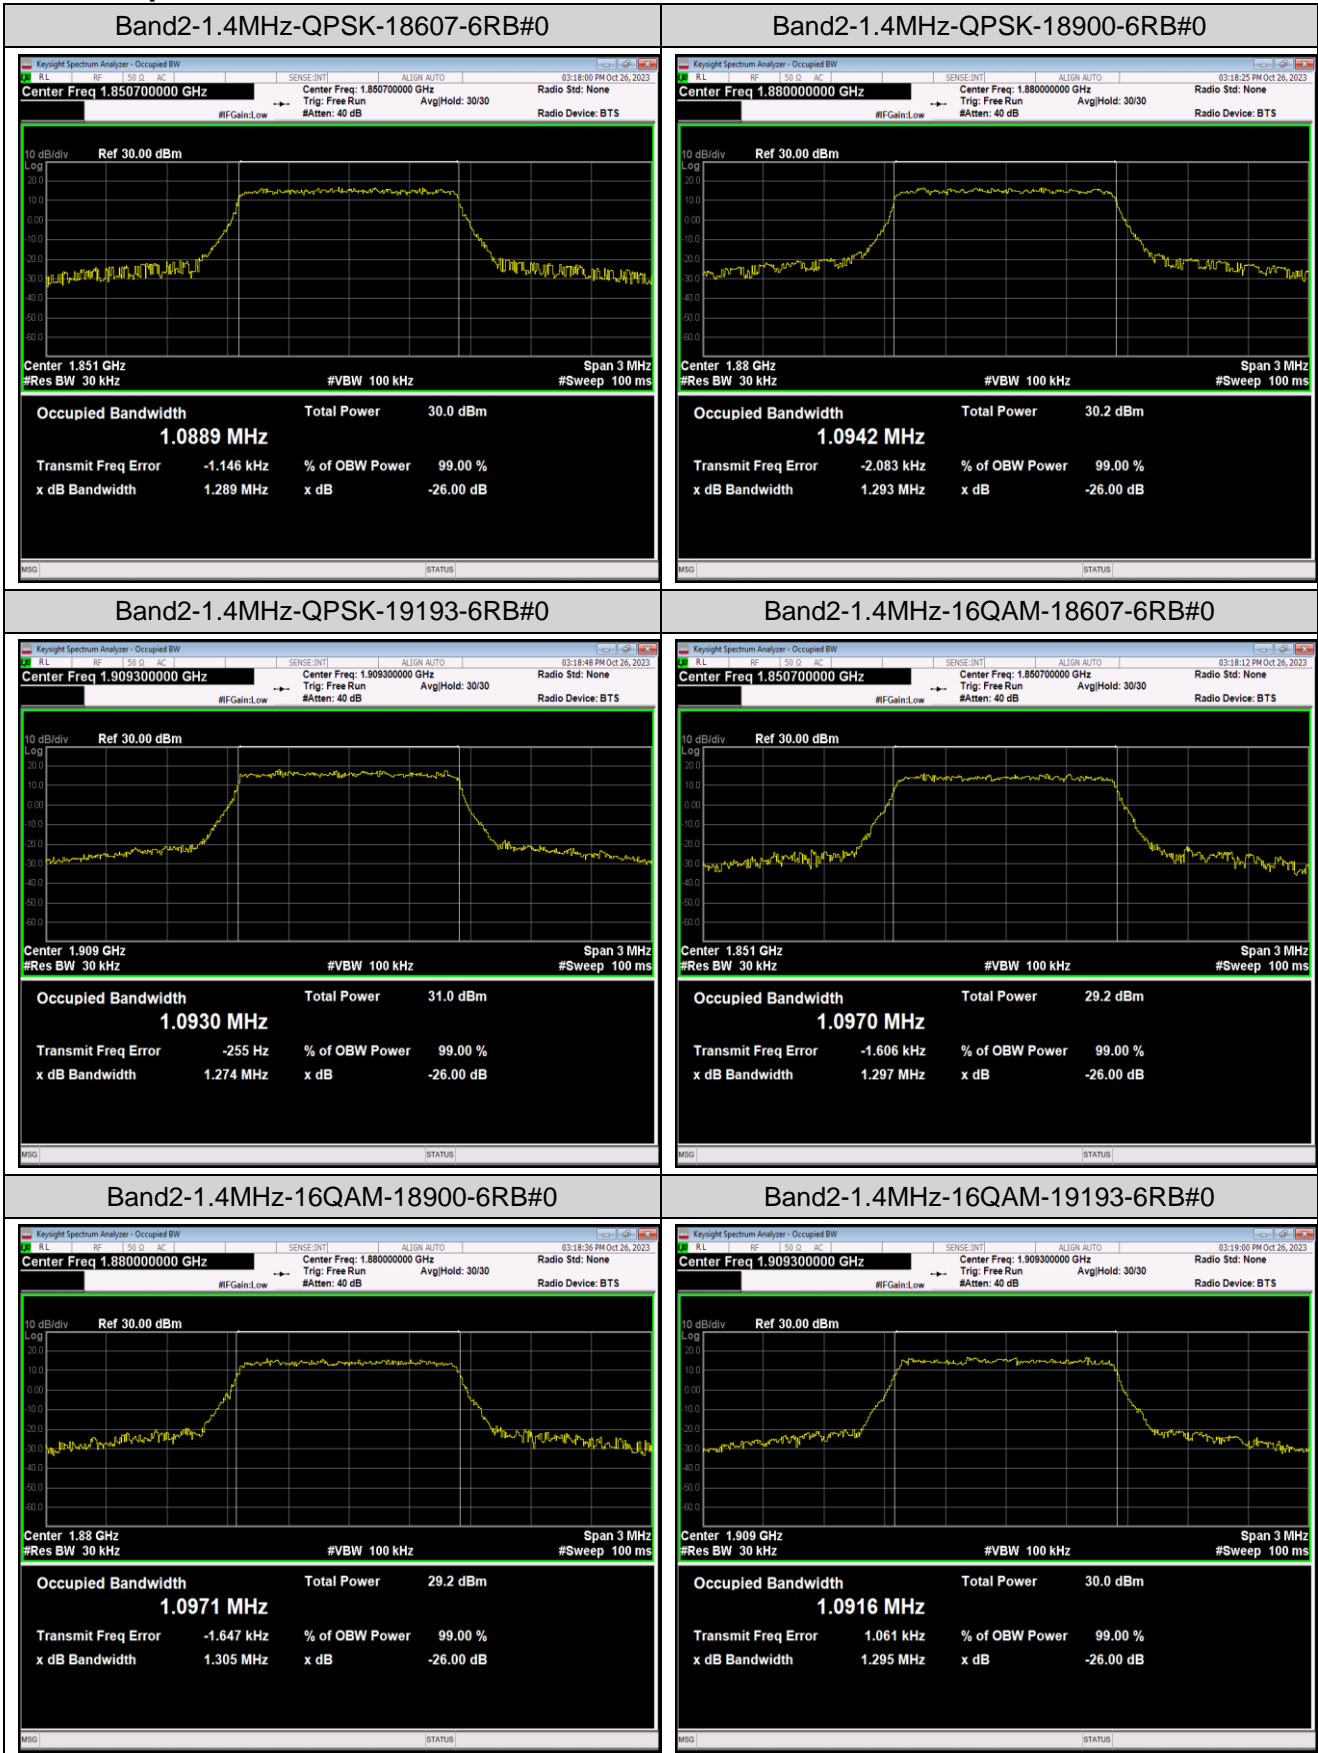

Test Graphs