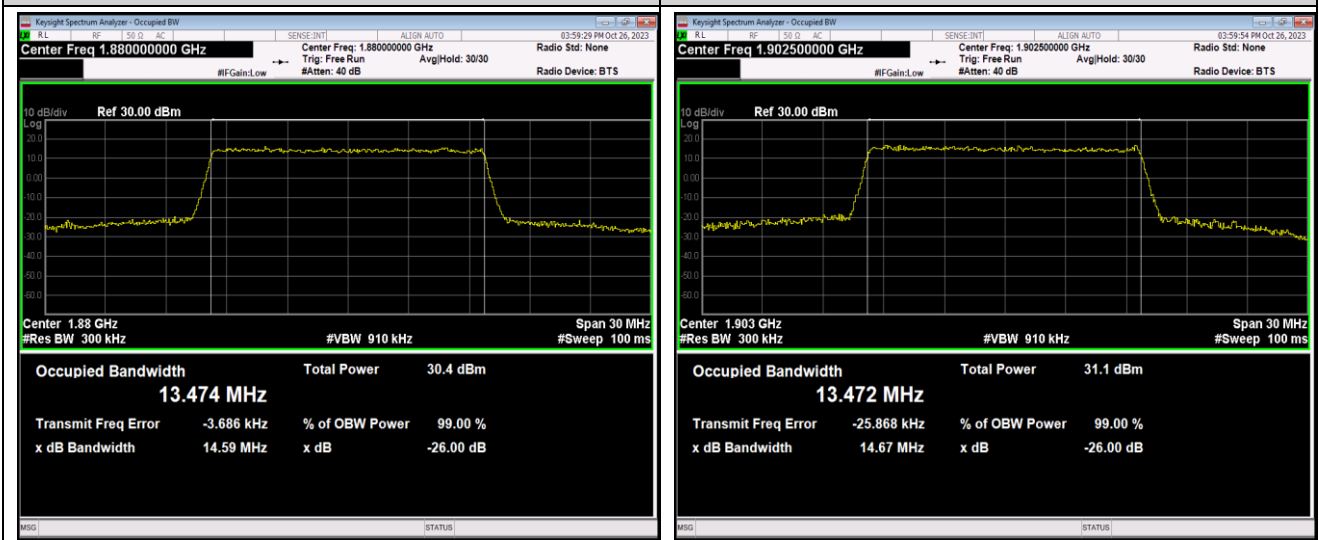

Band2-15MHz-16QAM-18900-75RB#0

Band2-15MHz-16QAM-19125-75RB#0

Band2-20MHz-QPSK-18700-100RB#0

Band2-20MHz-QPSK-18900-100RB#0