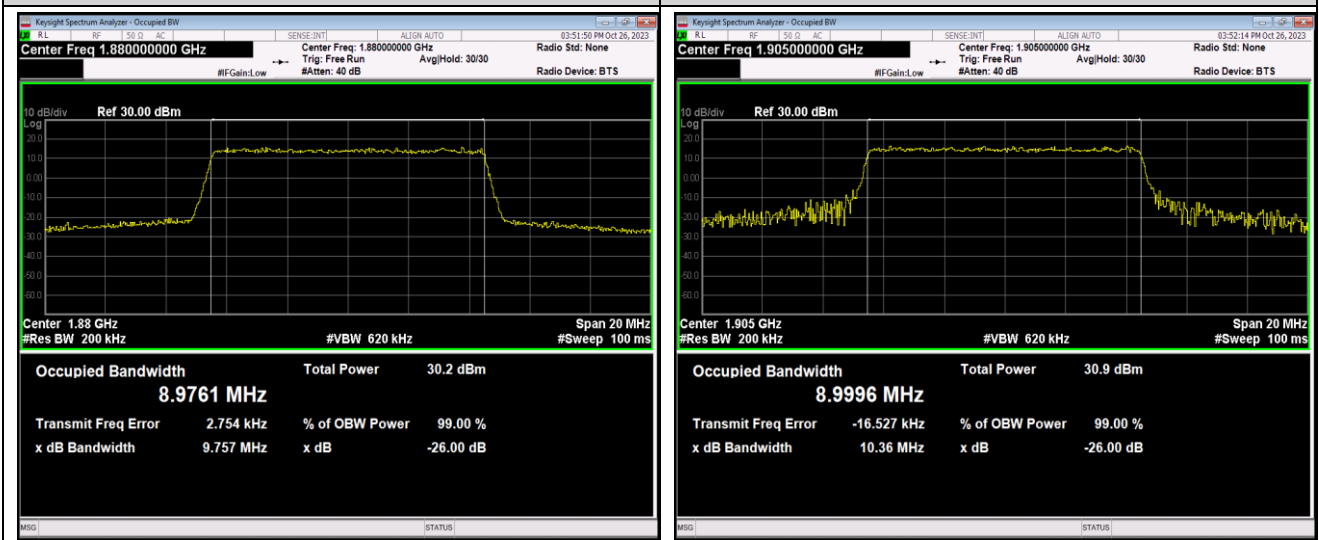

Test Graphs

Band2-10MHz-QPSK-19150-50RB#0

Band2-10MHz-16QAM-18650-50RB#0

Band2-10MHz-16QAM-18900-50RB#0

Band2-10MHz-16QAM-19150-50RB#0

Band2-15MHz-QPSK-18675-75RB#0

Band2-15MHz-QPSK-18900-75RB#0

Band2-15MHz-QPSK-19125-75RB#0