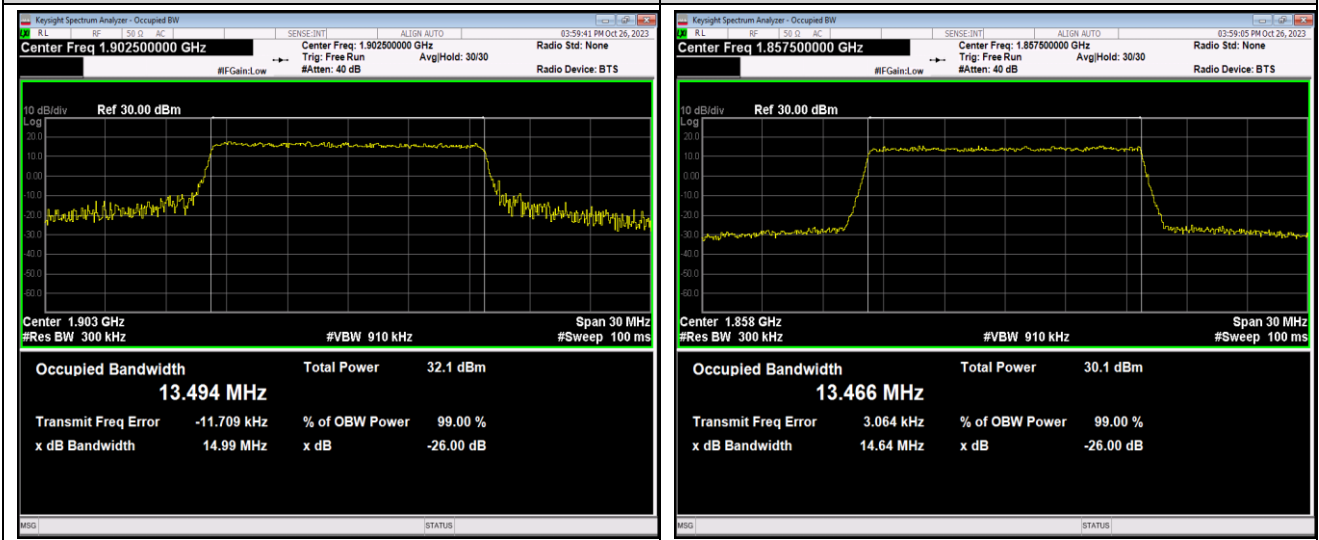

Band2-15MHz-QPSK-19125-75RB#0

Band2-15MHz-16QAM-18675-75RB#0

Band2-15MHz-16QAM-18900-75RB#0

Band2-15MHz-16QAM-19125-75RB#0