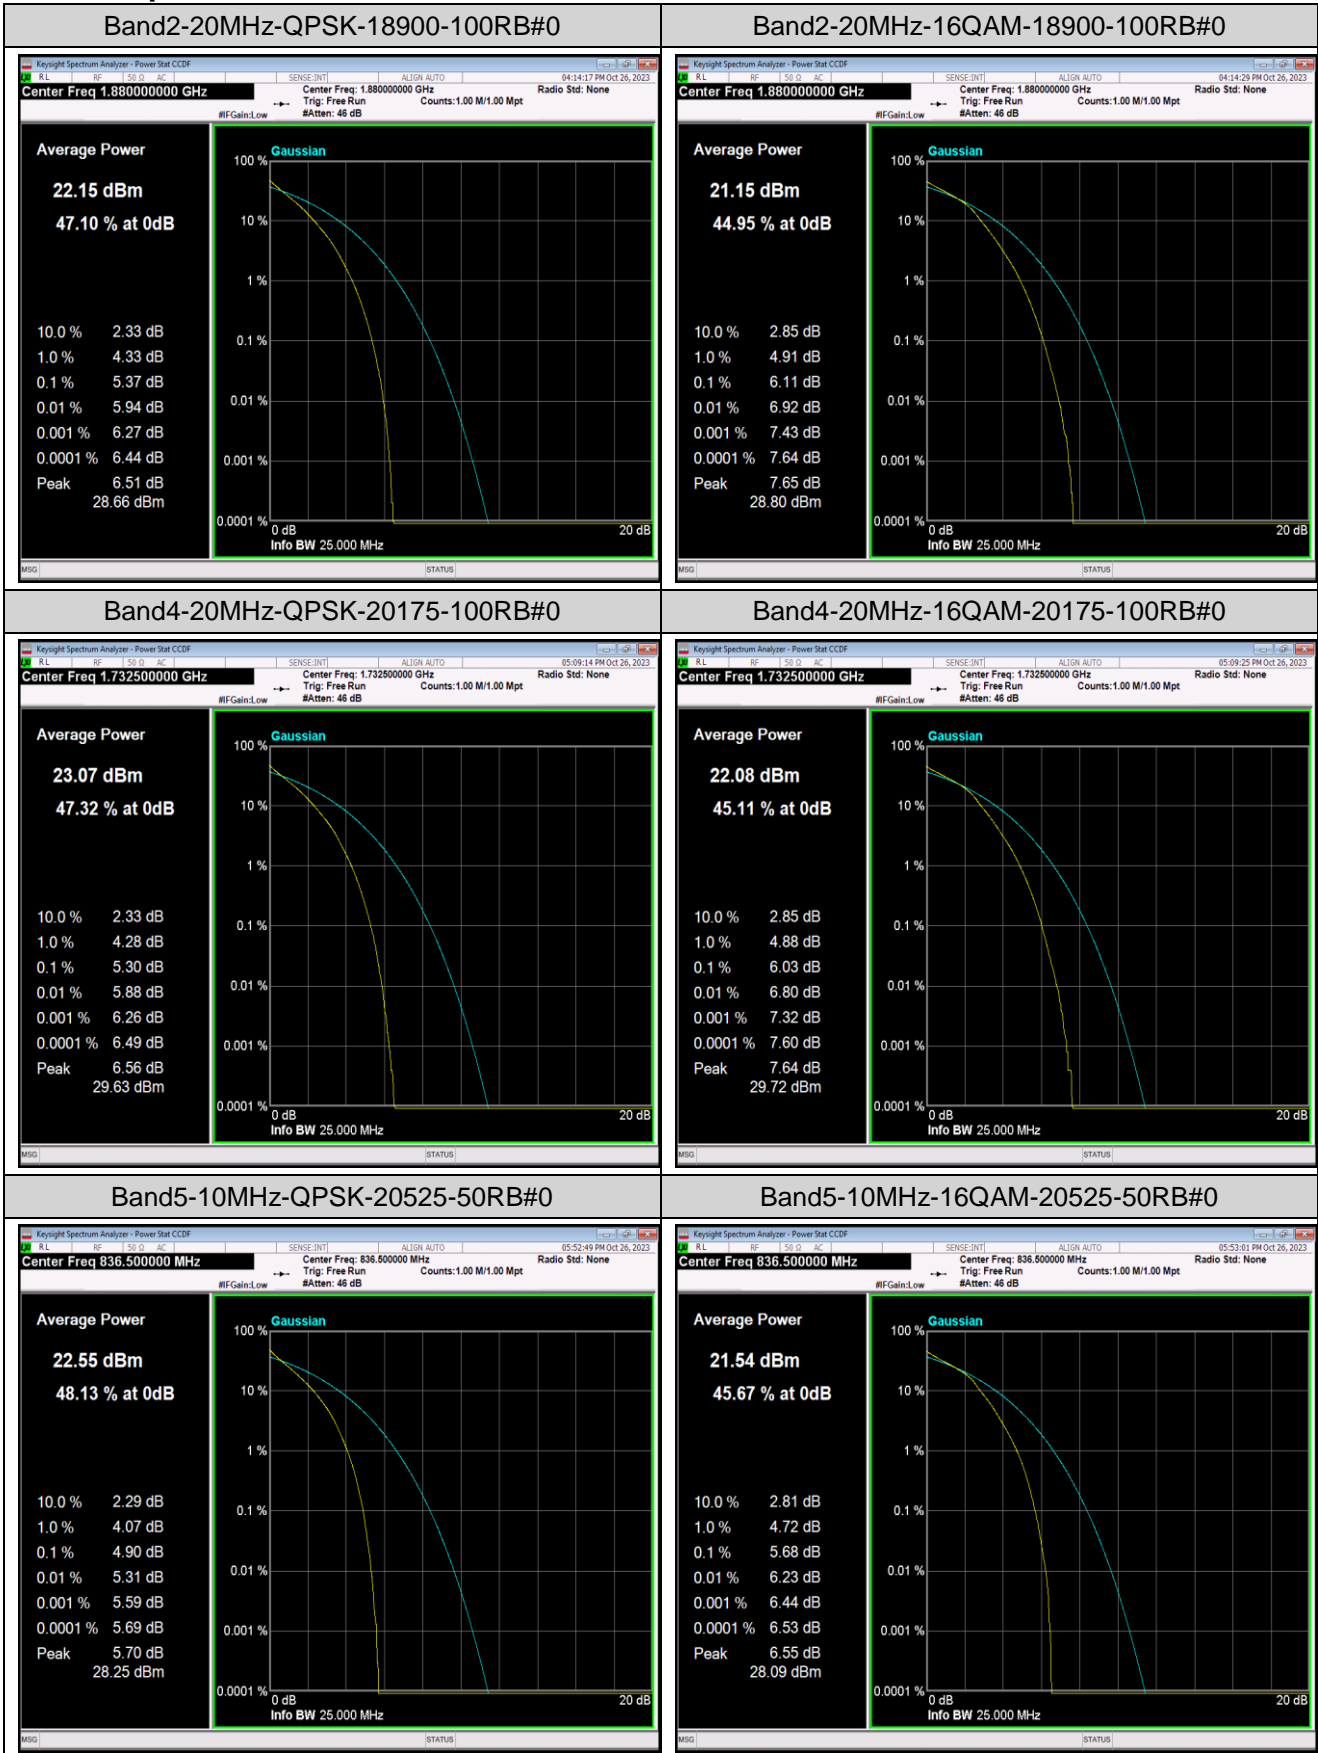

Test Graphs