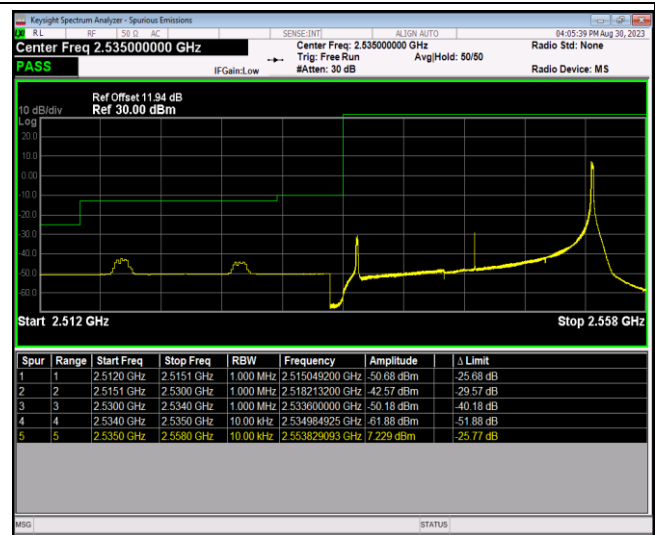

Band41-20MHz-16QAM-40140-100RB#0

Band41-20MHz-16QAM-41140-1RB#0

Band41-20MHz-16QAM-41140-1RB#99

Band41-20MHz-16QAM-41140-100RB#0

Band41-20MHz-64QAM-40140-1RB#0

Band41-20MHz-64QAM-40140-1RB#99

Band41-20MHz-64QAM-40140-100RB#0