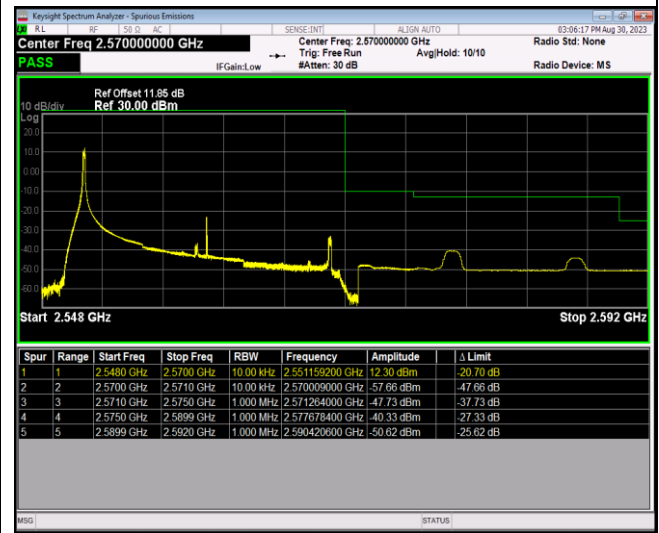

Band7-20MHz-64QAM-21350-1RB#0

Band7-20MHz-64QAM-21350-100RB#0