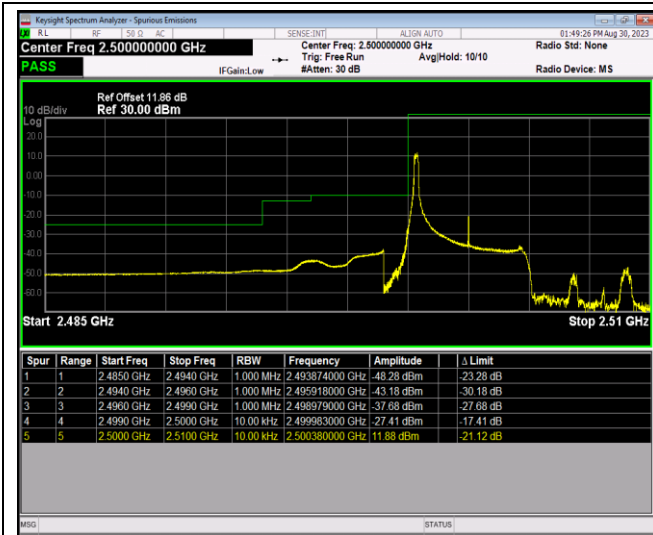

Band5-10MHz-64QAM-20600-1RB#0

Band5-10MHz-64QAM-20600-1RB#49

Band5-10MHz-64QAM-20600-50RB#0

Band7-5MHz-QPSK-20775-1RB#0

Band7-5MHz-QPSK-20775-1RB#24

Band7-5MHz-QPSK-20775-25RB#0

Band7-5MHz-QPSK-21425-1RB#0

Band7-5MHz-QPSK-21425-1RB#24