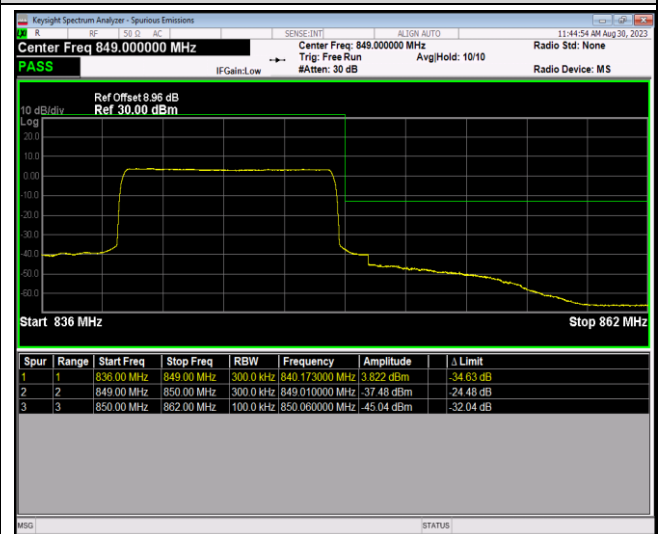

Band5-10MHz-64QAM-20600-1RB#0

Band5-10MHz-64QAM-20600-1RB#49

Band5-10MHz-64QAM-20600-50RB#0

Band7-5MHz-QPSK-20775-1RB#0

Band7-5MHz-QPSK-20775-1RB#24

Band7-5MHz-QPSK-20775-25RB#0

Band7-5MHz-QPSK-21425-1RB#0

Band7-5MHz-QPSK-21425-1RB#24