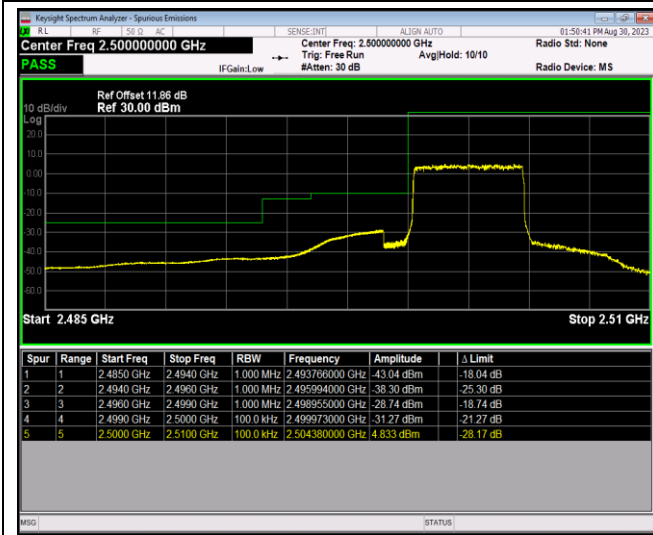

Band5-10MHz-64QAM-20600-1RB#0

Band5-10MHz-64QAM-20600-1RB#49

Band5-10MHz-64QAM-20600-50RB#0

Band7-5MHz-QPSK-20775-1RB#0

Band7-5MHz-QPSK-20775-1RB#24

Band7-5MHz-QPSK-20775-25RB#0

Band7-5MHz-QPSK-21425-1RB#0

Band7-5MHz-QPSK-21425-1RB#24