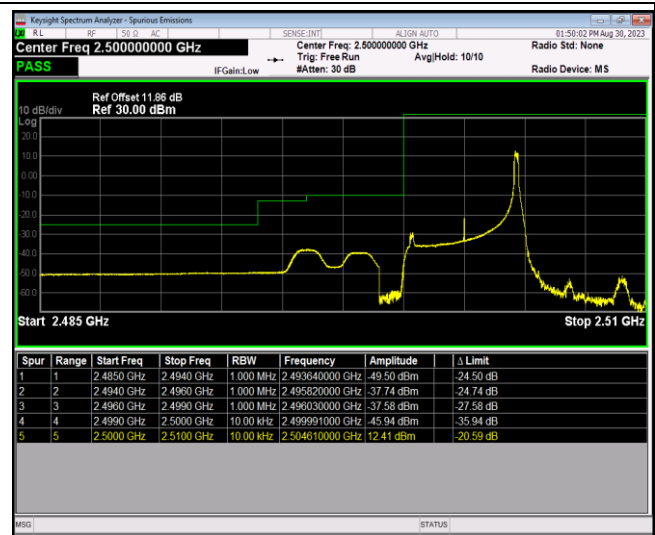

Band5-10MHz-64QAM-20600-1RB#0

Band5-10MHz-64QAM-20600-1RB#49

Band5-10MHz-64QAM-20600-50RB#0

Band7-5MHz-QPSK-20775-1RB#0

Band7-5MHz-QPSK-20775-1RB#24

Band7-5MHz-QPSK-20775-25RB#0

Band7-5MHz-QPSK-21425-1RB#0

Band7-5MHz-QPSK-21425-1RB#24