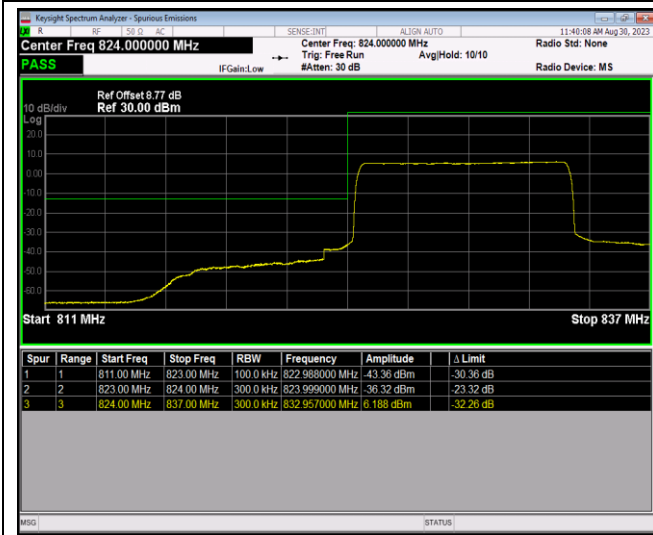

Band5-10MHz-QPSK-20450-50RB#0

Band5-10MHz-QPSK-20600-1RB#49