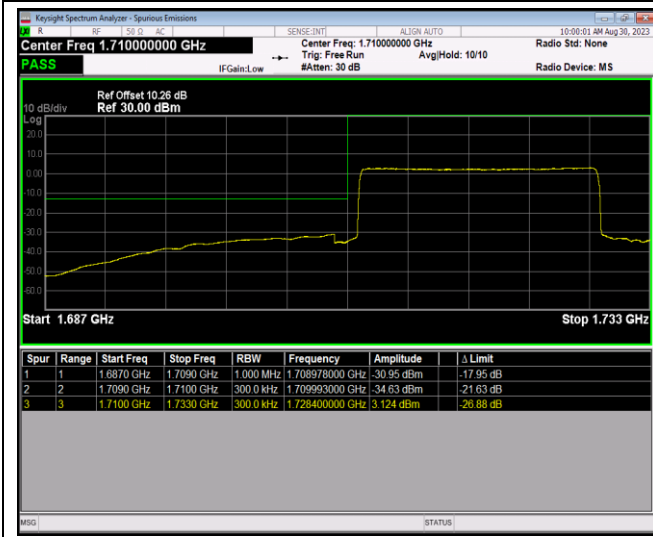

Band4-20MHz-16QAM-20300-1RB#0

Band4-20MHz-16QAM-20300-1RB#99

Band4-20MHz-16QAM-20300-100RB#0

Band4-20MHz-64QAM-20050-1RB#0

Band4-20MHz-64QAM-20050-1RB#99

Band4-20MHz-64QAM-20050-100RB#0

Band4-20MHz-64QAM-20300-1RB#0