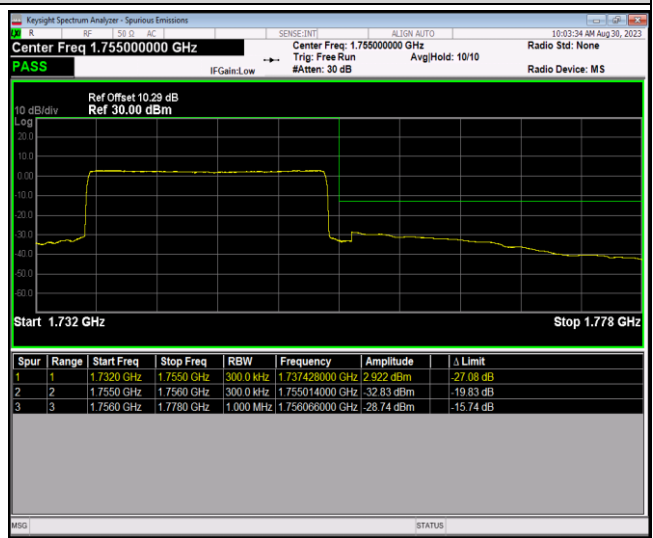

Band4-20MHz-16QAM-20300-1RB#0

Band4-20MHz-16QAM-20300-1RB#99

Band4-20MHz-16QAM-20300-100RB#0

Band4-20MHz-64QAM-20050-1RB#0

Band4-20MHz-64QAM-20050-1RB#99

Band4-20MHz-64QAM-20050-100RB#0

Band4-20MHz-64QAM-20300-1RB#0

Band4-20MHz-64QAM-20300-1RB#99

Band4-20MHz-64QAM-20300-100RB#0

Band5-1.4MHz-QPSK-20407-1RB#0

Band5-1.4MHz-QPSK-20407-1RB#5

Band5-1.4MHz-QPSK-20407-6RB#0

Band5-1.4MHz-QPSK-20643-1RB#0

Band5-1.4MHz-QPSK-20643-1RB#5