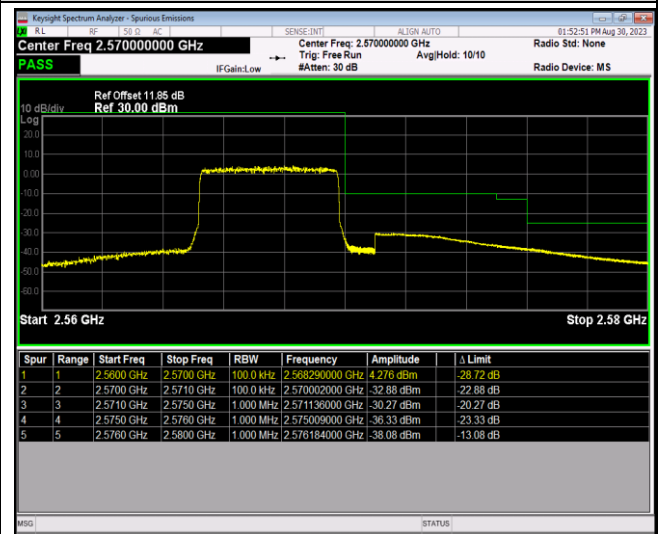

Band7-5MHz-16QAM-21425-25RB#0

Band7-5MHz-64QAM-20775-1RB#24