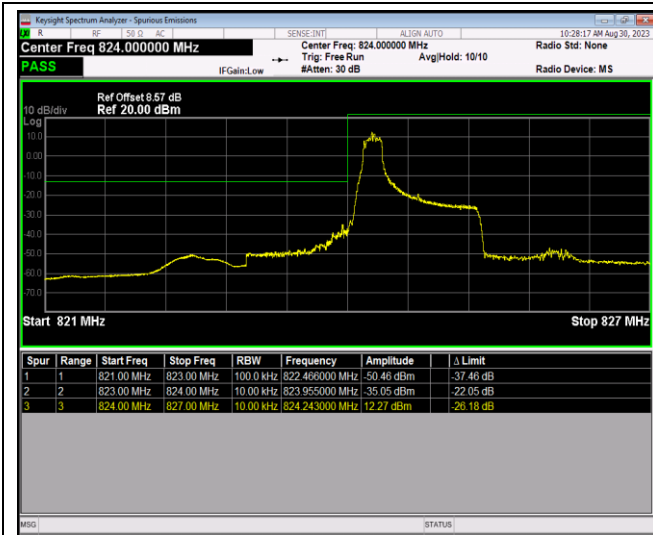

Band5-1.4MHz-64QAM-20407-1RB#0

Band5-1.4MHz-64QAM-20407-6RB#0