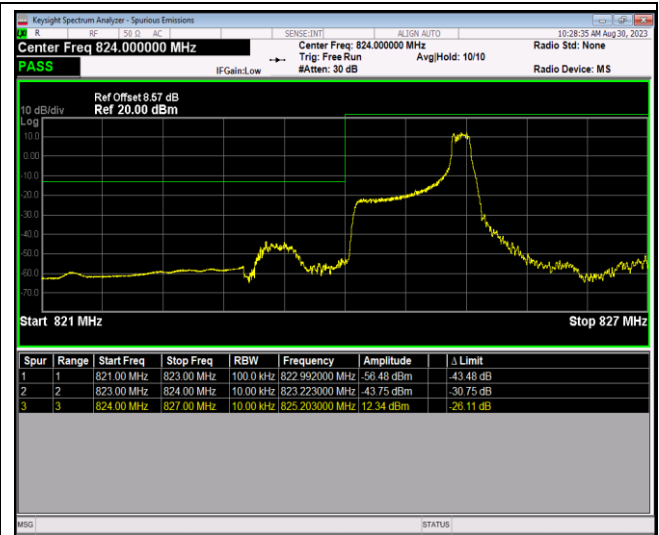

Band4-20MHz-64QAM-20300-1RB#99

Band4-20MHz-64QAM-20300-100RB#0

Band5-1.4MHz-QPSK-20407-1RB#0

Band5-1.4MHz-QPSK-20407-1RB#5

Band5-1.4MHz-QPSK-20407-6RB#0

Band5-1.4MHz-QPSK-20643-1RB#0

Band5-1.4MHz-QPSK-20643-1RB#5