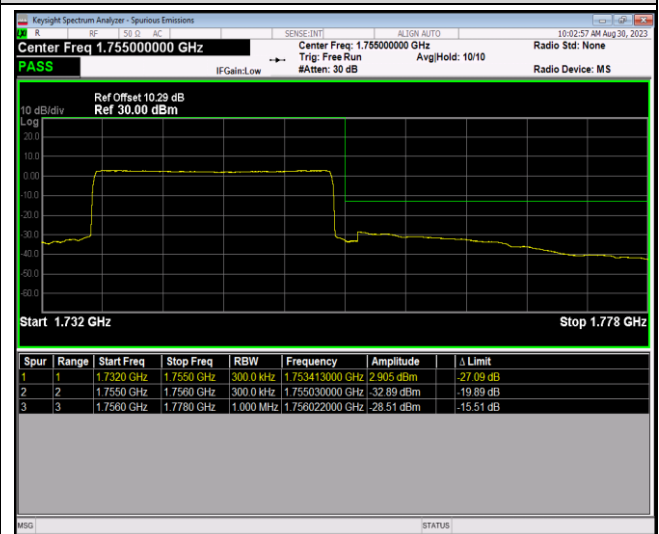

Band4-20MHz-16QAM-20300-1RB#0

Band4-20MHz-16QAM-20300-1RB#99

Band4-20MHz-16QAM-20300-100RB#0

Band4-20MHz-64QAM-20050-1RB#0

Band4-20MHz-64QAM-20050-1RB#99

Band4-20MHz-64QAM-20050-100RB#0

Band4-20MHz-64QAM-20300-1RB#0