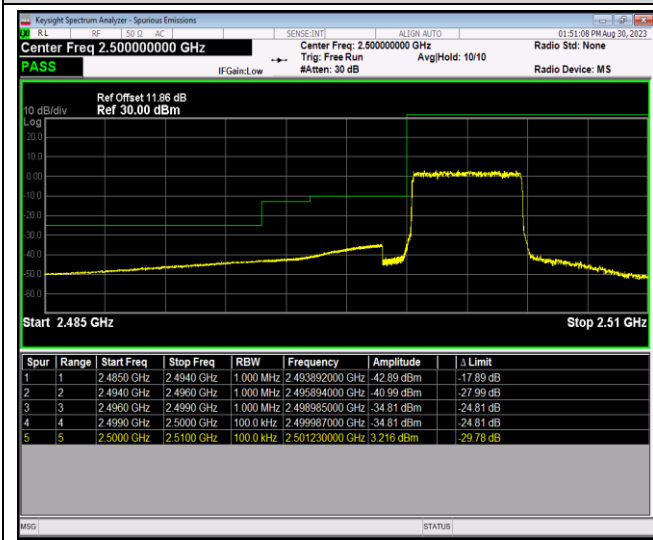

Band7-5MHz-64QAM-20775-25RB#0

Band7-5MHz-64QAM-21425-1RB#24