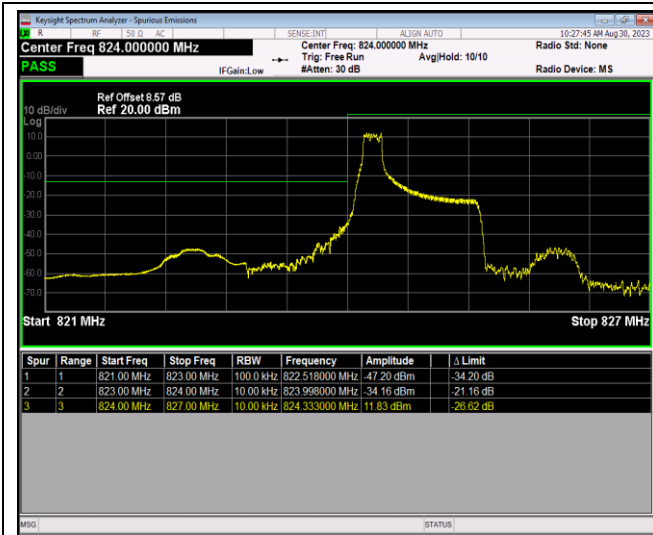

Band4-20MHz-64QAM-20300-1RB#99

Band4-20MHz-64QAM-20300-100RB#0

Band5-1.4MHz-QPSK-20407-1RB#0

Band5-1.4MHz-QPSK-20407-1RB#5

Band5-1.4MHz-QPSK-20407-6RB#0

Band5-1.4MHz-QPSK-20643-1RB#0

Band5-1.4MHz-QPSK-20643-1RB#5