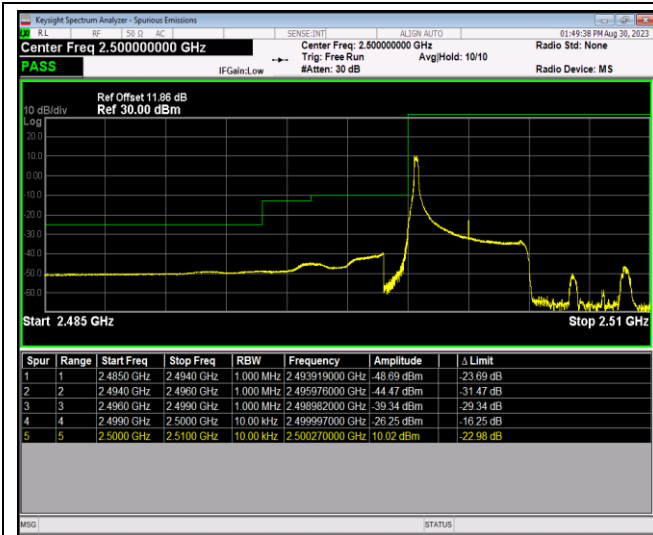

Band7-5MHz-16QAM-20775-1RB#0

Band7-5MHz-16QAM-20775-25RB#0