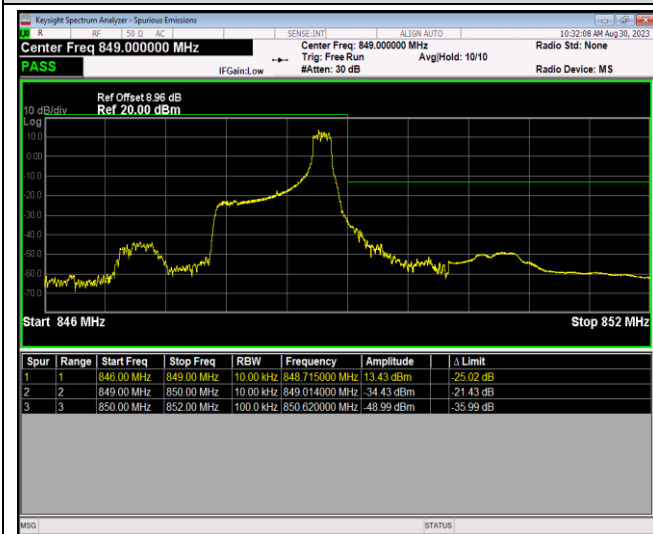

Band5-1.4MHz-QPSK-20643-1RB#5

Band5-1.4MHz-16QAM-20407-1RB#0