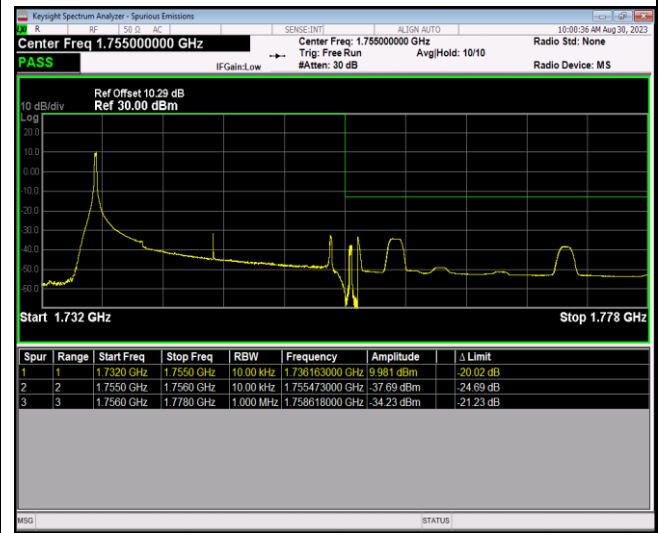

Band4-20MHz-16QAM-20300-1RB#0

Band4-20MHz-16QAM-20300-100RB#0