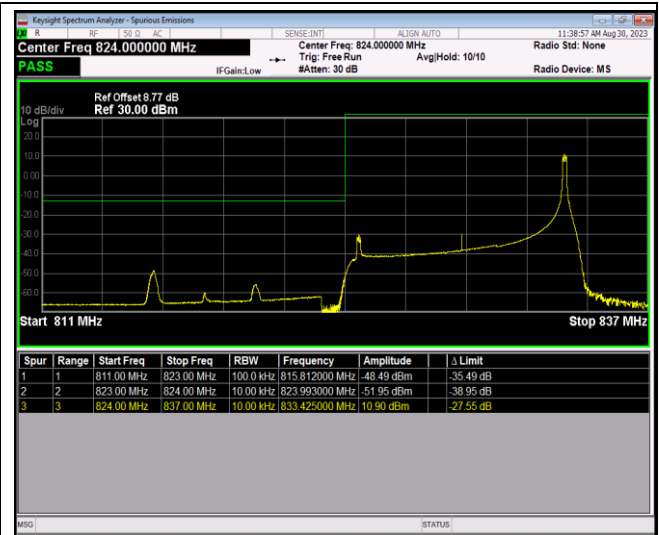

Band5-10MHz-QPSK-20450-1RB#49

Band5-10MHz-QPSK-20600-1RB#0