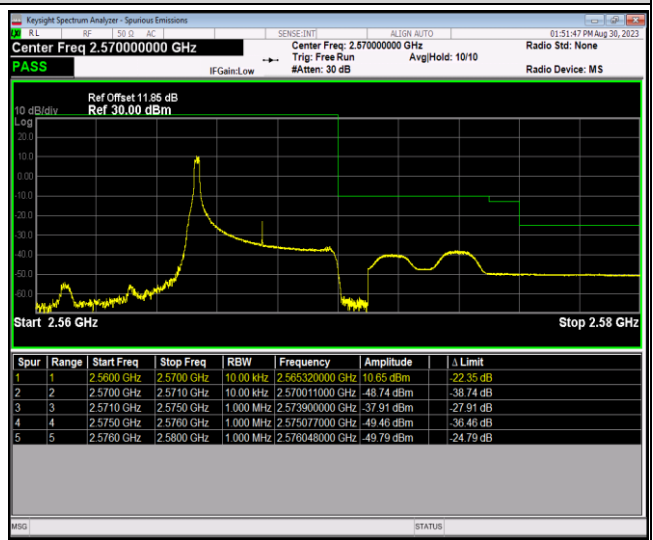

Band7-5MHz-64QAM-21425-1RB#0

Band7-5MHz-64QAM-21425-25RB#0