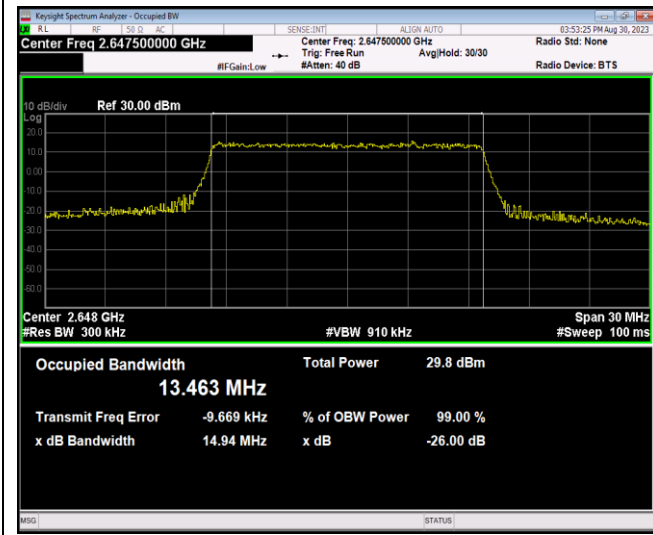

Band41-15MHz-64QAM-41165-75RB#0