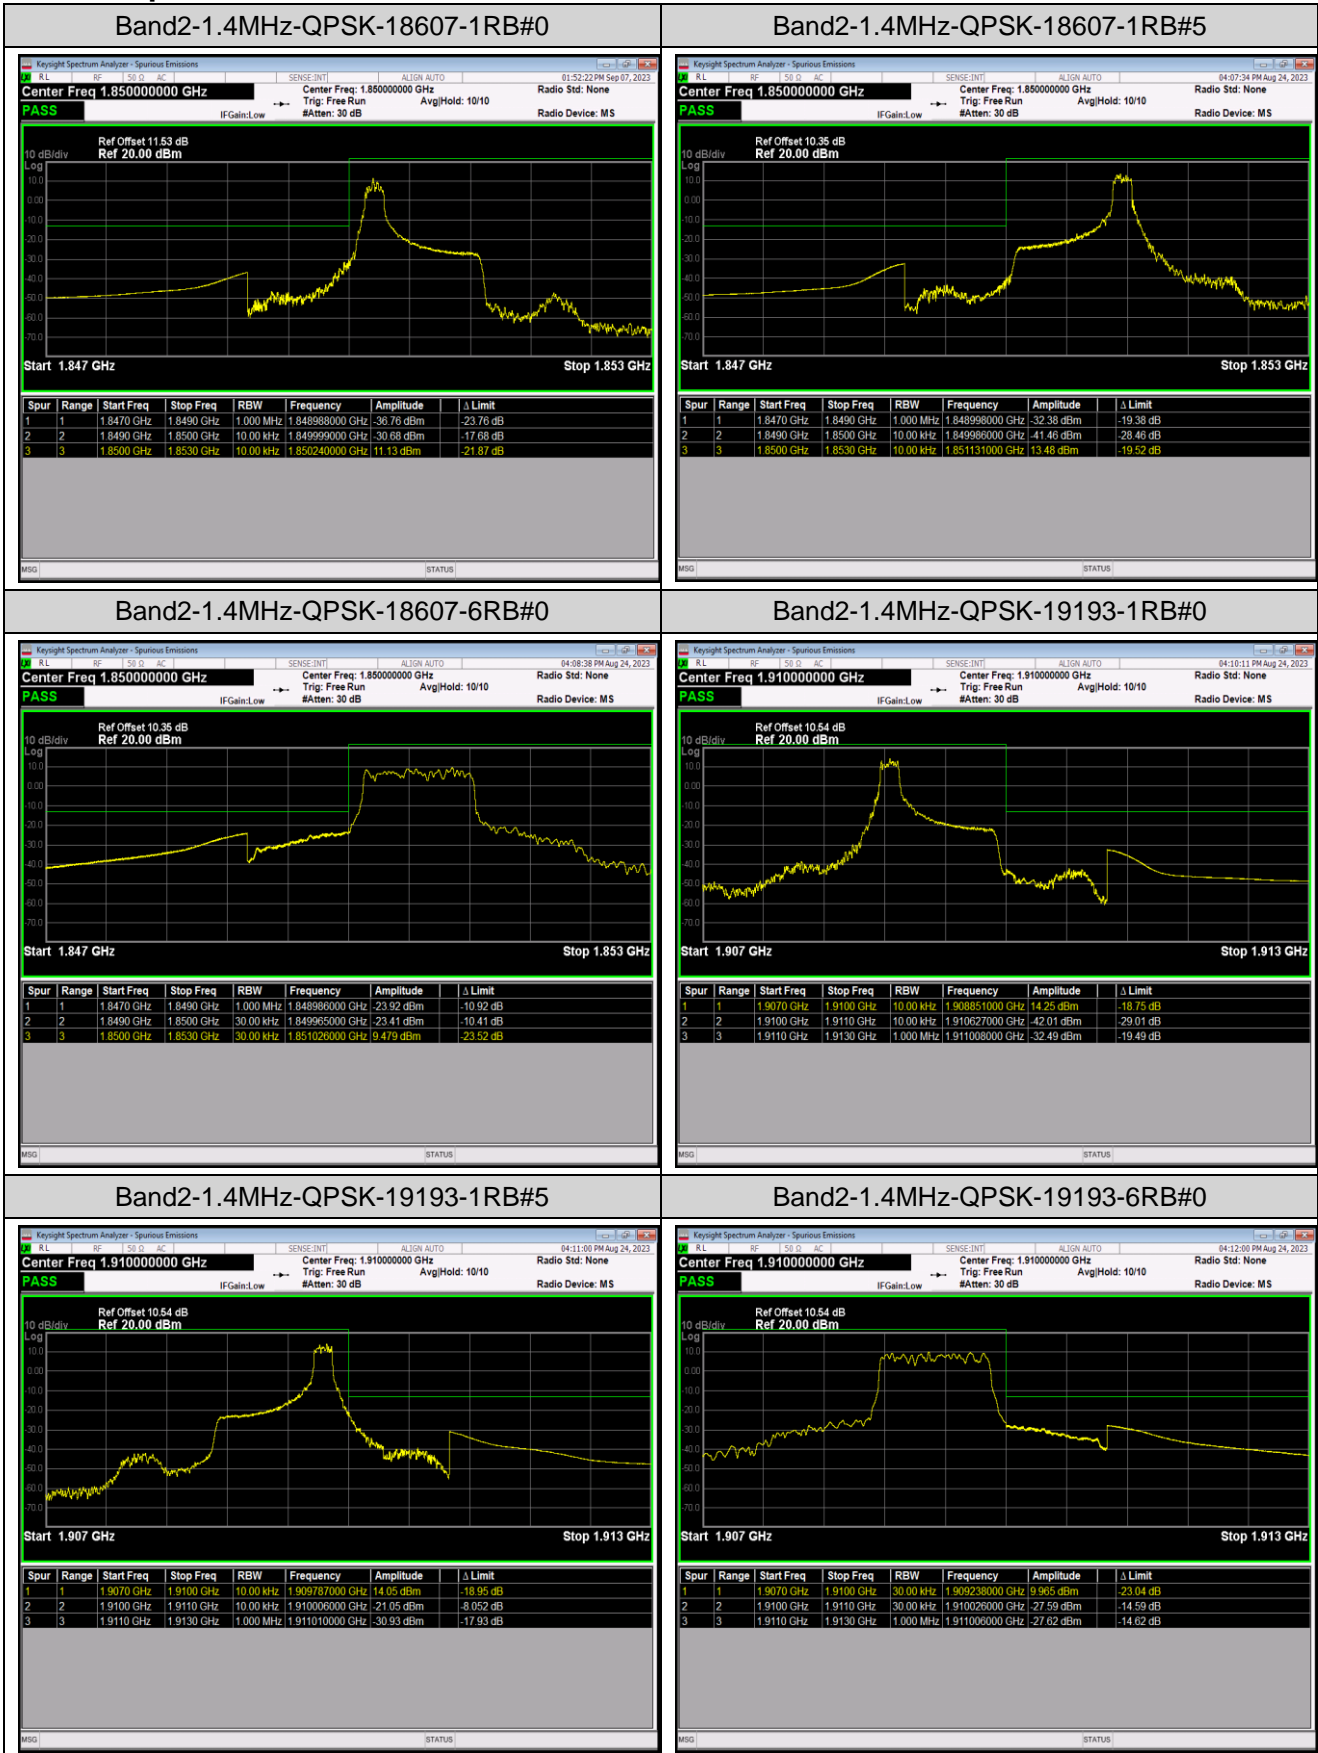

Test Graphs