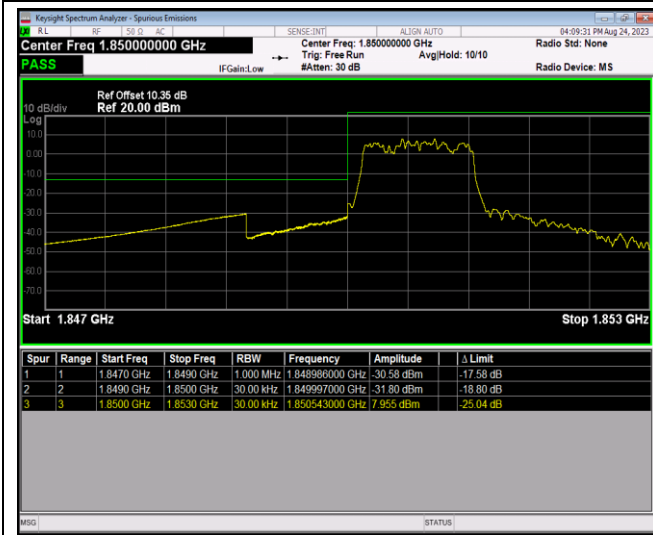

Remark: All bandwidth and all modulation had been tested, but only the worst case data displayed in this report.

Test Graphs

Band2-1.4MHz-64QAM-18607-6RB#0

Band2-1.4MHz-64QAM-19193-1RB#0

Band2-1.4MHz-64QAM-19193-1RB#5