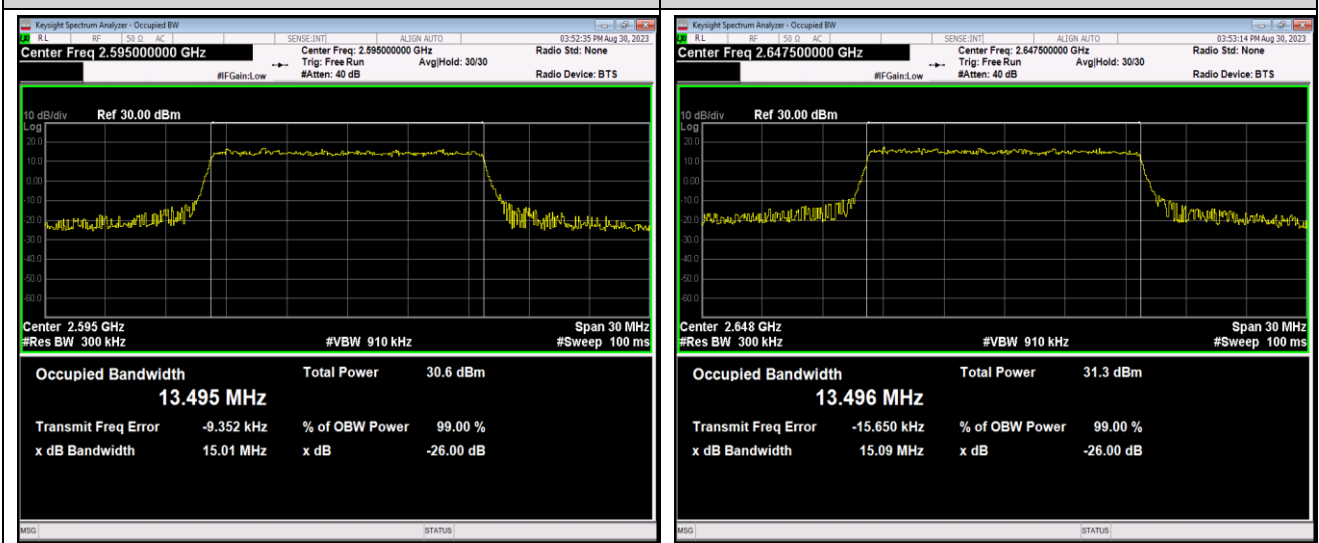

Band41-15MHz-QPSK-41165-75RB#0

Band41-15MHz-16QAM-40115-75RB#0

Band41-15MHz-16QAM-40640-75RB#0

Band41-15MHz-16QAM-41165-75RB#0

Band41-15MHz-64QAM-40115-75RB#0

Band41-15MHz-64QAM-40640-75RB#0

Band41-15MHz-64QAM-41165-75RB#0