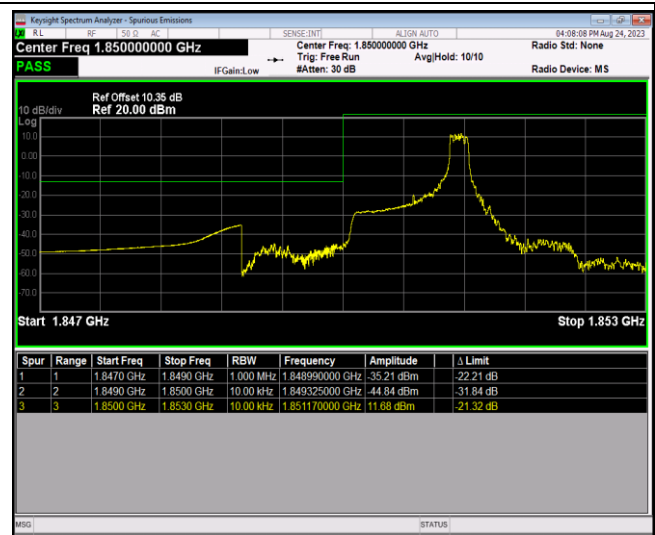

Remark: All bandwidth and all modulation had been tested, but only the worst case data displayed in this report.

Test Graphs

Band2-1.4MHz-64QAM-18607-6RB#0

Band2-1.4MHz-64QAM-19193-1RB#0

Band2-1.4MHz-64QAM-19193-1RB#5