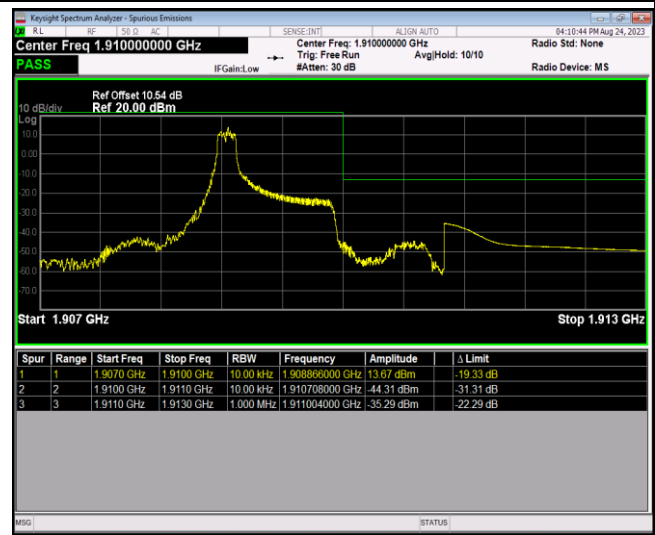

Remark: All bandwidth and all modulation had been tested, but only the worst case data displayed in this report.

Test Graphs

Band2-1.4MHz-64QAM-18607-6RB#0

Band2-1.4MHz-64QAM-19193-1RB#0

Band2-1.4MHz-64QAM-19193-1RB#5