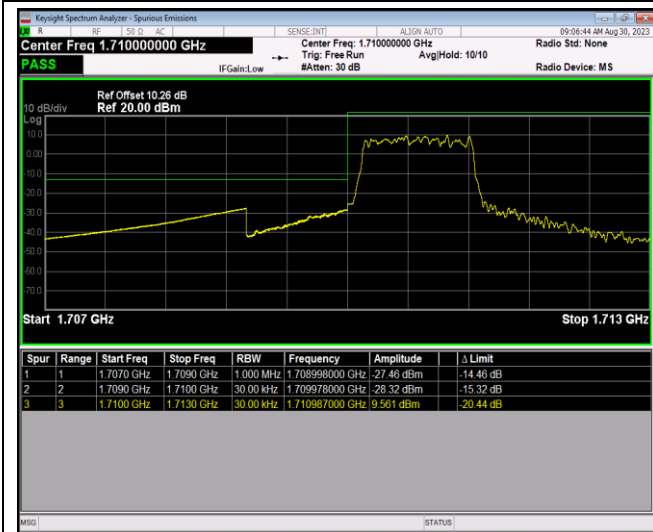

Band4-1.4MHz-16QAM-20393-1RB#0

Band4-1.4MHz-16QAM-20393-1RB#5

Band4-1.4MHz-16QAM-20393-6RB#0

Band4-1.4MHz-64QAM-19957-1RB#0

Band4-1.4MHz-64QAM-19957-1RB#5

Band4-1.4MHz-64QAM-19957-6RB#0

Band4-1.4MHz-64QAM-20393-1RB#0