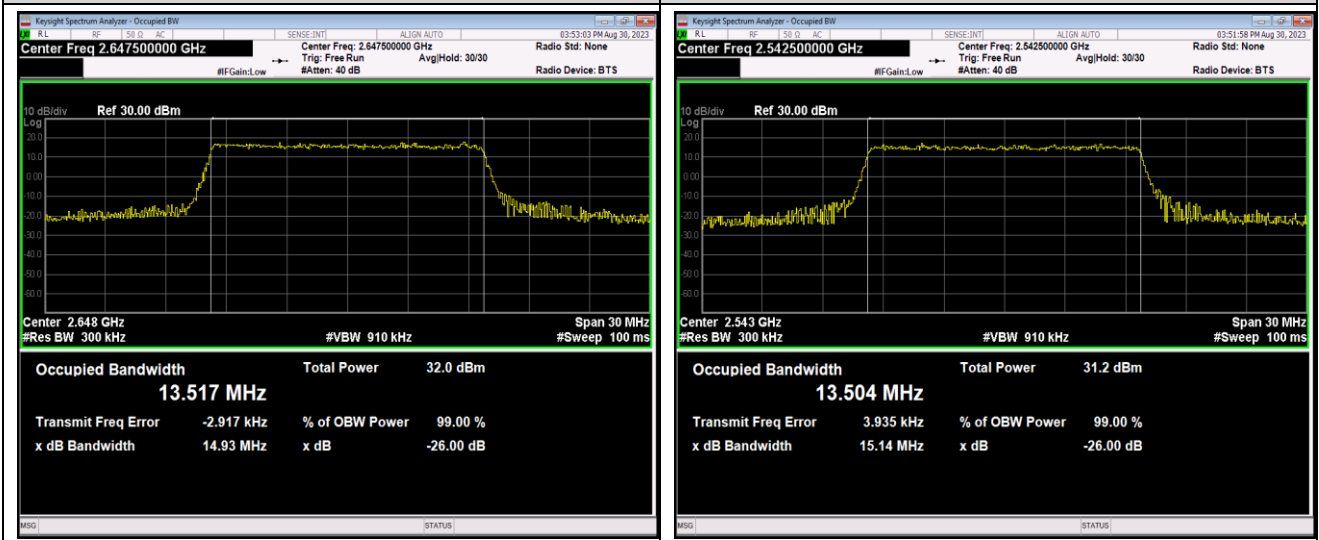

Band41-15MHz-QPSK-41165-75RB#0

Band41-15MHz-16QAM-40115-75RB#0

Band41-15MHz-16QAM-40640-75RB#0

Band41-15MHz-16QAM-41165-75RB#0

Band41-15MHz-64QAM-40115-75RB#0

Band41-15MHz-64QAM-40640-75RB#0

Band41-15MHz-64QAM-41165-75RB#0