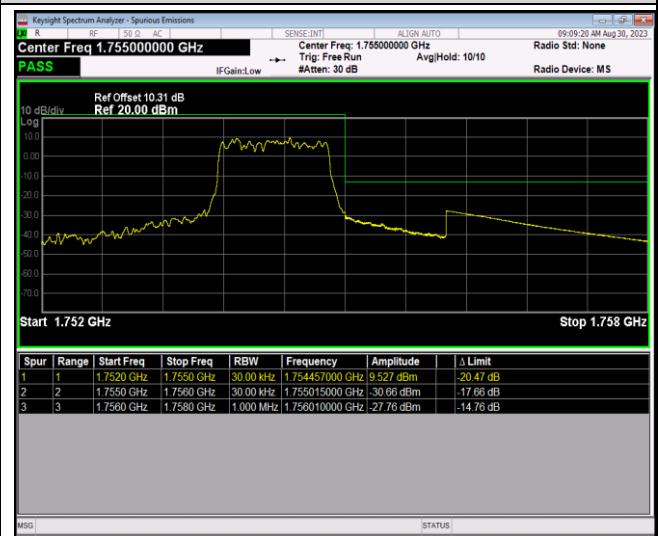

Band4-1.4MHz-16QAM-20393-1RB#0

Band4-1.4MHz-16QAM-20393-1RB#5

Band4-1.4MHz-16QAM-20393-6RB#0

Band4-1.4MHz-64QAM-19957-1RB#0

Band4-1.4MHz-64QAM-19957-1RB#5

Band4-1.4MHz-64QAM-19957-6RB#0

Band4-1.4MHz-64QAM-20393-1RB#0