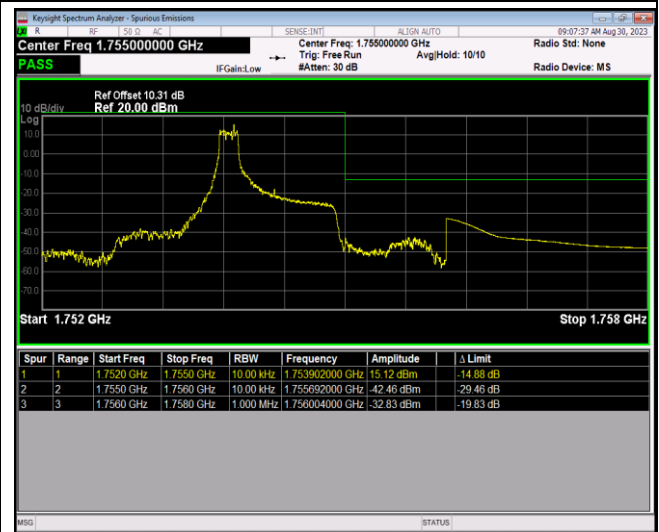

Band4-1.4MHz-64QAM-20393-1RB#0