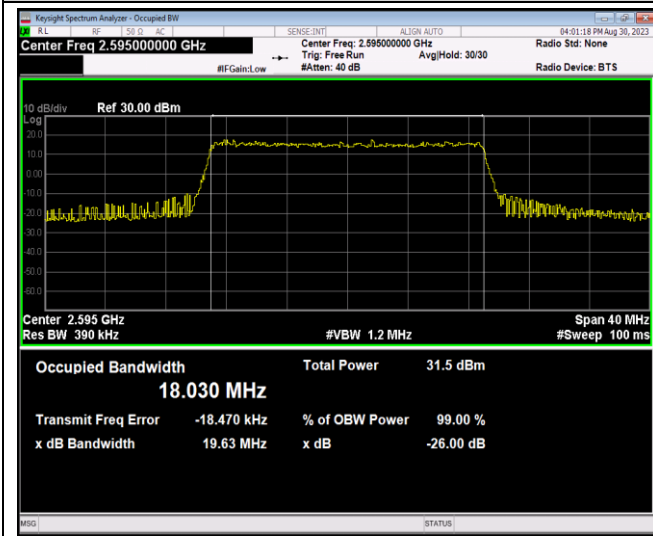

Band41-20MHz-QPSK-40640-100RB#0