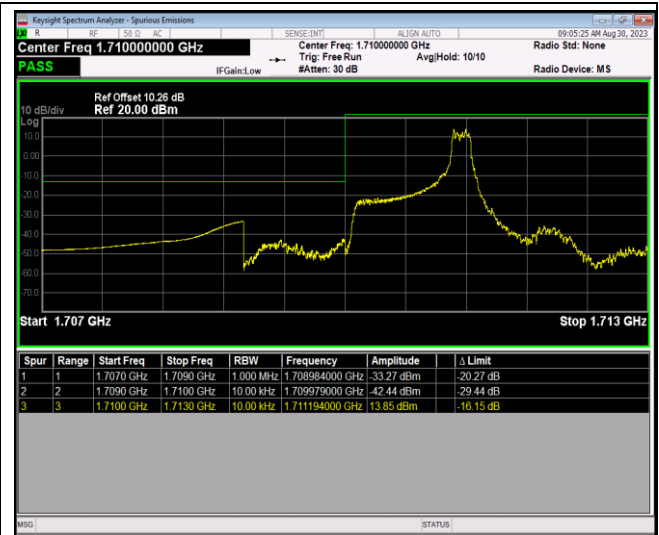

Band4-1.4MHz-16QAM-20393-1RB#0

Band4-1.4MHz-16QAM-20393-1RB#5

Band4-1.4MHz-16QAM-20393-6RB#0

Band4-1.4MHz-64QAM-19957-1RB#0

Band4-1.4MHz-64QAM-19957-1RB#5

Band4-1.4MHz-64QAM-19957-6RB#0

Band4-1.4MHz-64QAM-20393-1RB#0