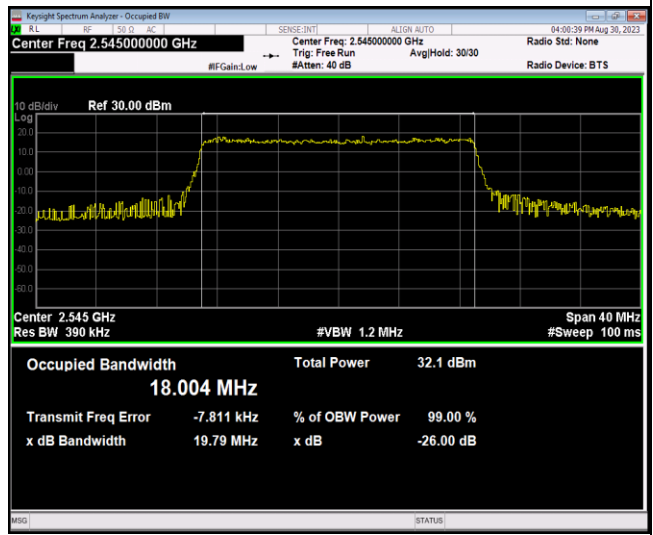

Band41-20MHz-QPSK-40140-100RB#0