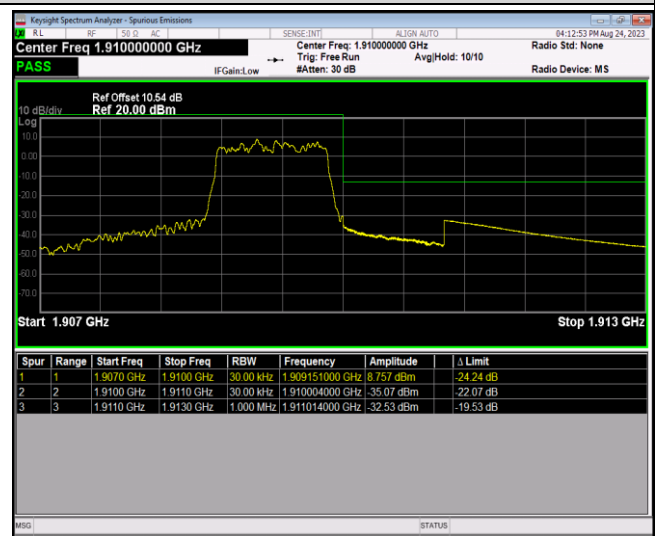

Band2-1.4MHz-64QAM-19193-1RB#5

Band2-1.4MHz-64QAM-19193-6RB#0