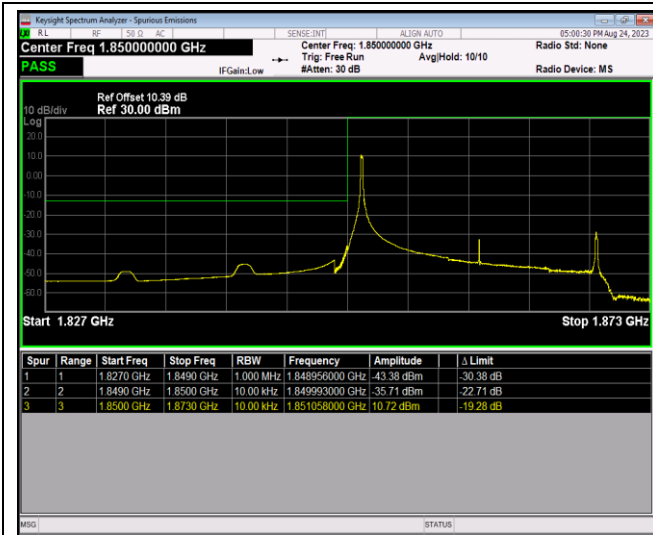

Band2-20MHz-QPSK-18700-1RB#0