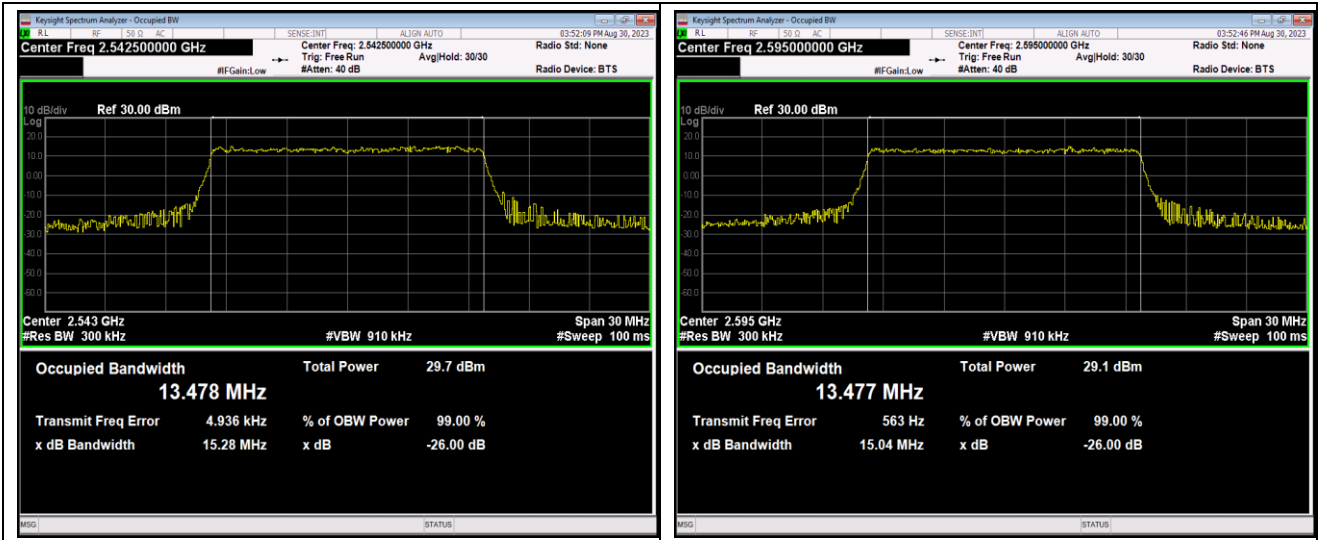

Band41-15MHz-QPSK-41165-75RB#0

Band41-15MHz-16QAM-40115-75RB#0

Band41-15MHz-16QAM-40640-75RB#0

Band41-15MHz-16QAM-41165-75RB#0

Band41-15MHz-64QAM-40115-75RB#0

Band41-15MHz-64QAM-40640-75RB#0

Band41-15MHz-64QAM-41165-75RB#0