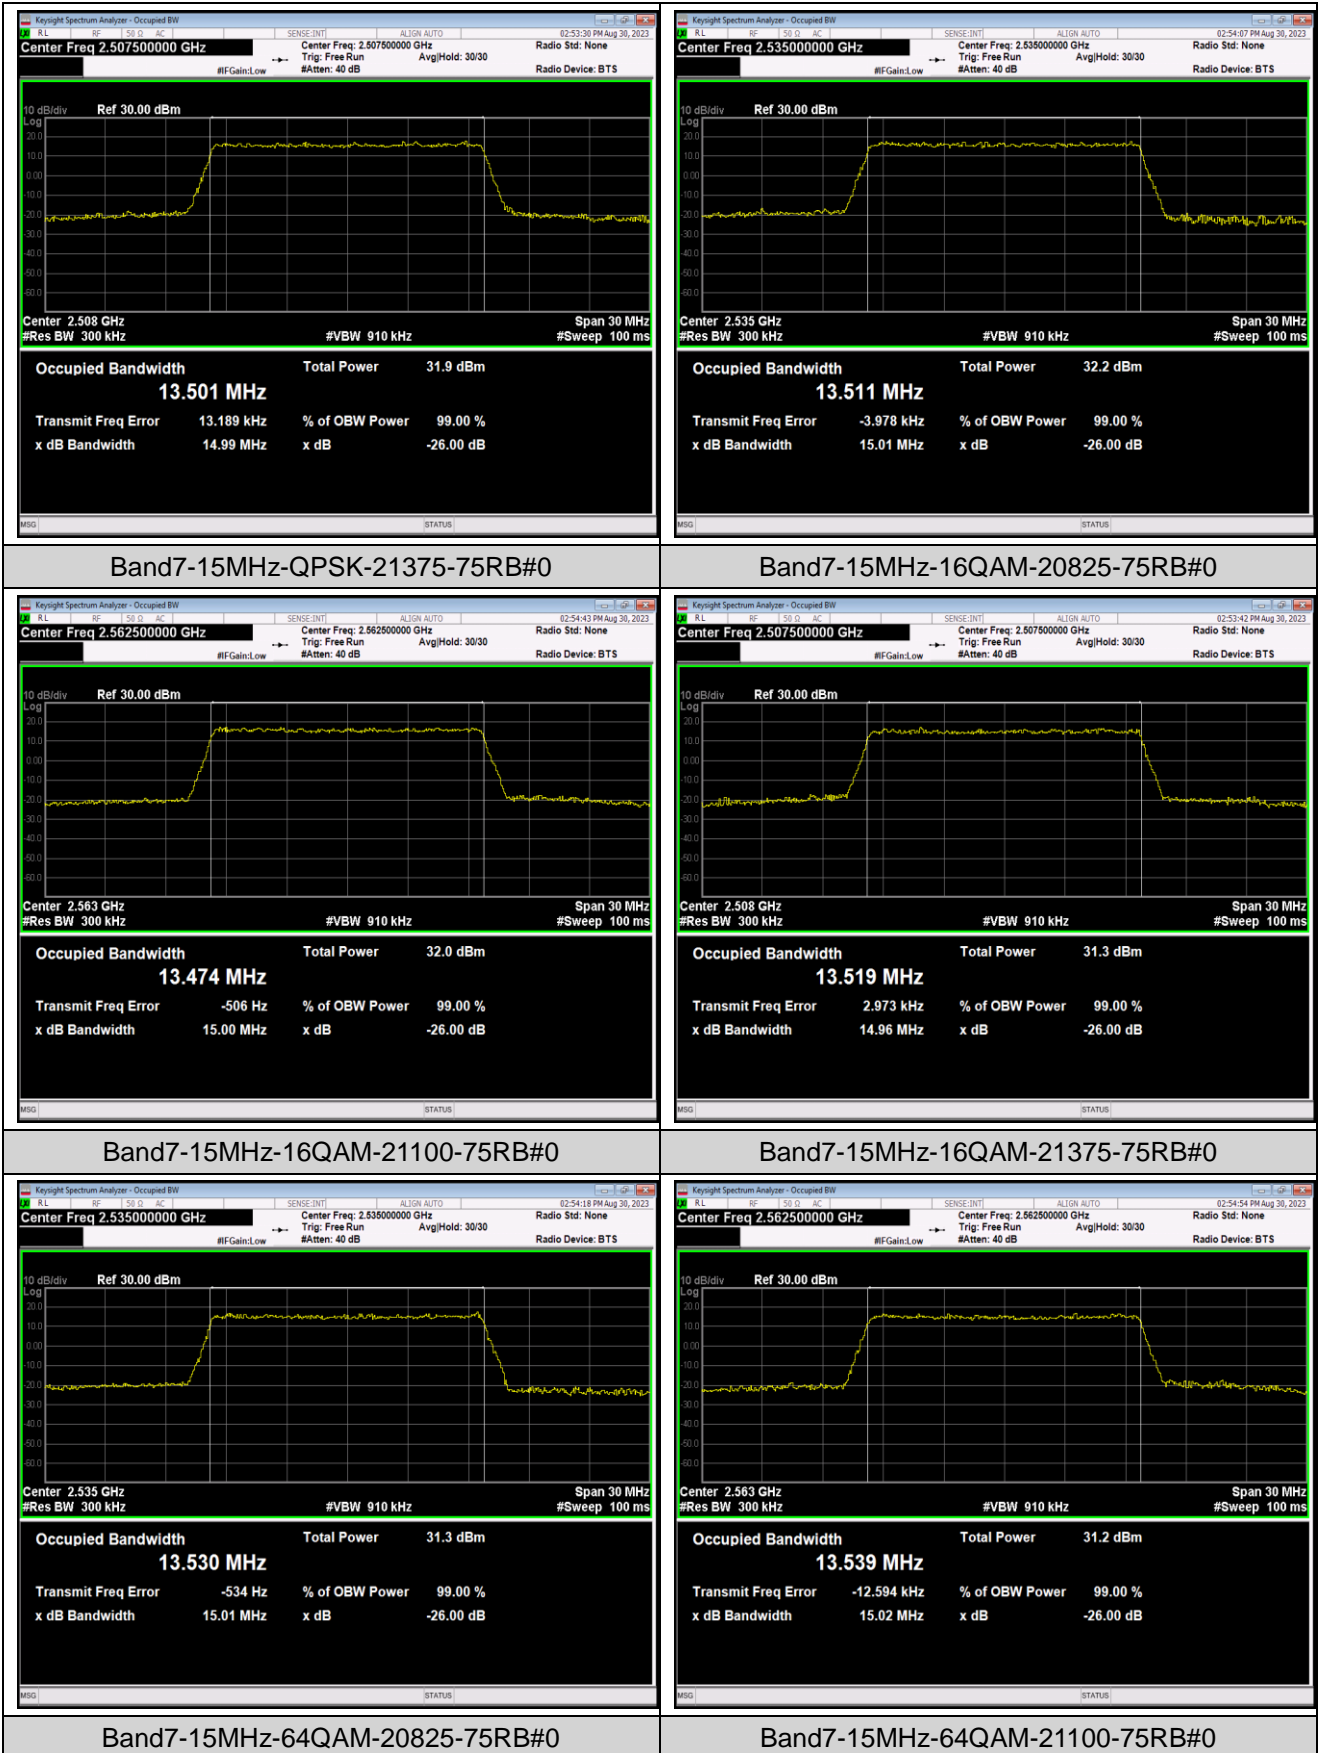

Band7-10MHz-16QAM-21400-50RB#0

Band7-10MHz-64QAM-20800-50RB#0

Band7-10MHz-64QAM-21100-50RB#0

Band7-10MHz-64QAM-21400-50RB#0

Band7-15MHz-QPSK-20825-75RB#0

Band7-15MHz-QPSK-21100-75RB#0

Band7-20MHz-16QAM-21350-100RB#0

Band7-20MHz-64QAM-20850-100RB#0

Band7-20MHz-64QAM-21100-100RB#0

Band7-20MHz-64QAM-21350-100RB#0

Band41-5MHz-QPSK-40065-25RB#0

Band41-5MHz-QPSK-40640-25RB#0