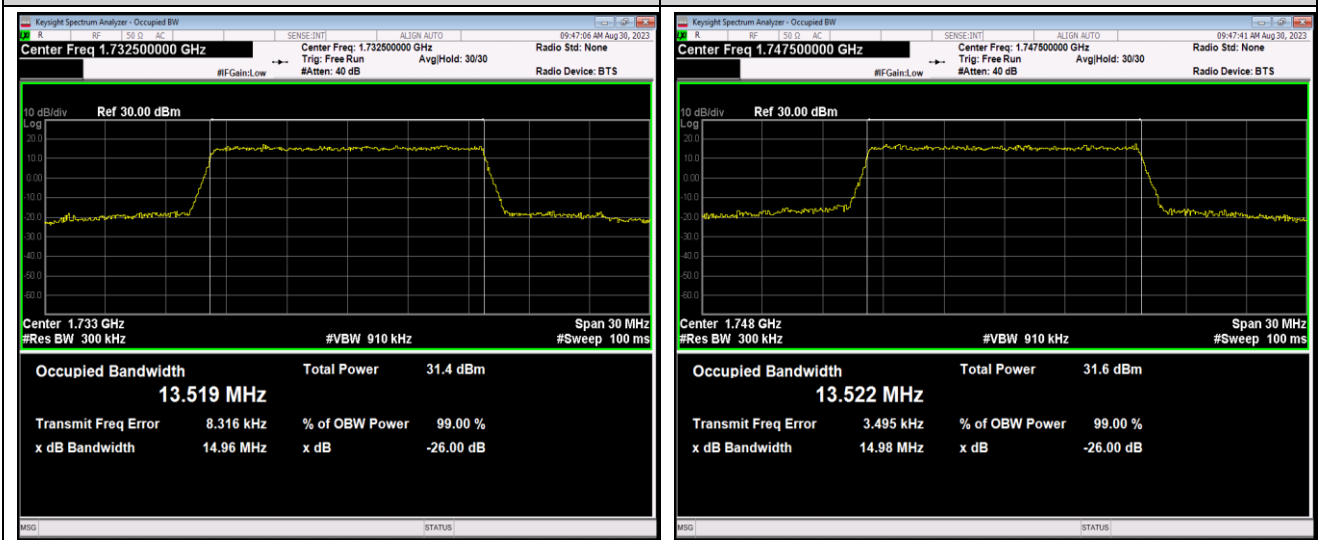

Band4-15MHz-16QAM-20175-75RB#0

Band4-15MHz-16QAM-20325-75RB#0

Band4-15MHz-64QAM-20025-75RB#0

Band4-15MHz-64QAM-20175-75RB#0