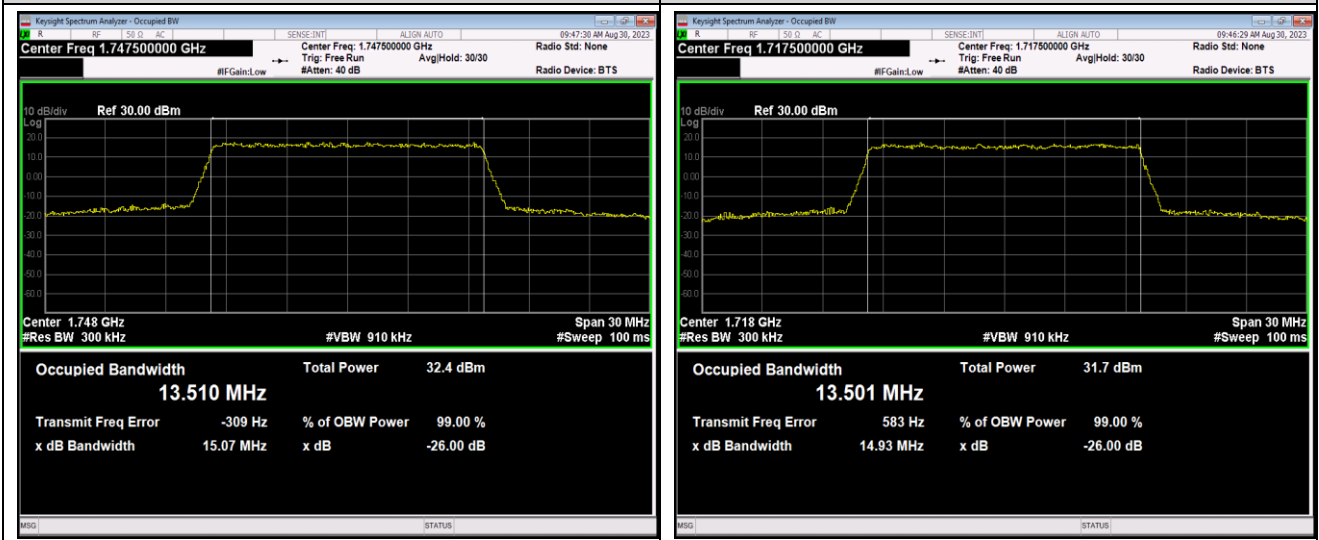

Band4-15MHz-QPSK-20325-75RB#0

Band4-15MHz-16QAM-20025-75RB#0

Band4-15MHz-16QAM-20175-75RB#0

Band4-15MHz-16QAM-20325-75RB#0