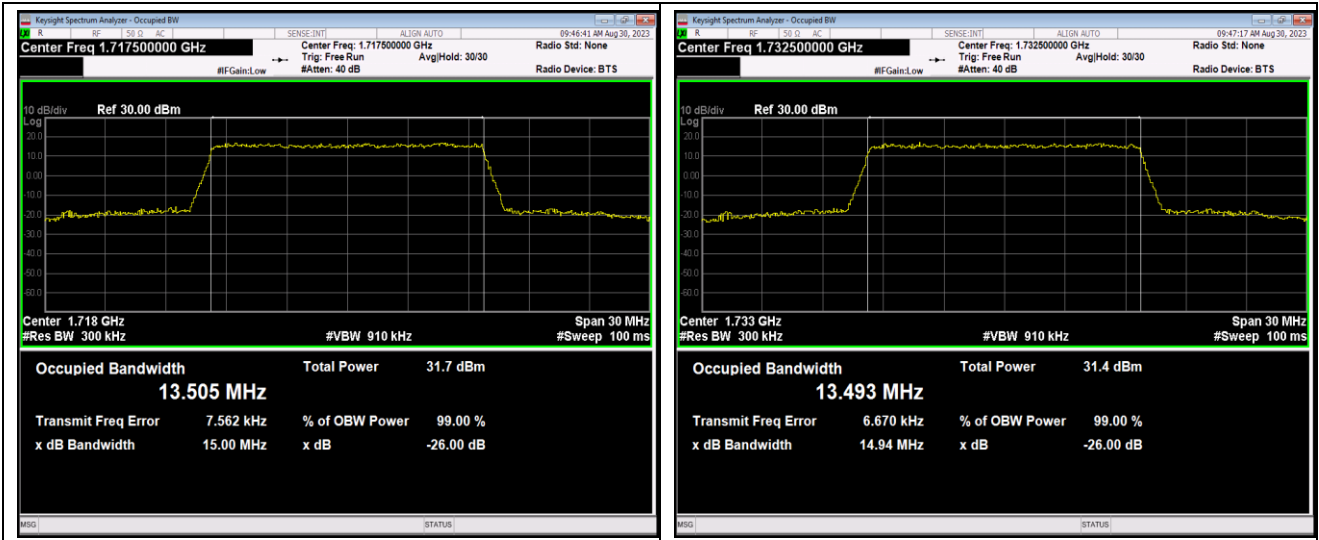

Band4-15MHz-QPSK-20325-75RB#0

Band4-15MHz-16QAM-20025-75RB#0

Band4-15MHz-16QAM-20175-75RB#0

Band4-15MHz-16QAM-20325-75RB#0

Band4-15MHz-64QAM-20025-75RB#0

Band4-15MHz-64QAM-20175-75RB#0

Band4-20MHz-16QAM-20300-100RB#0