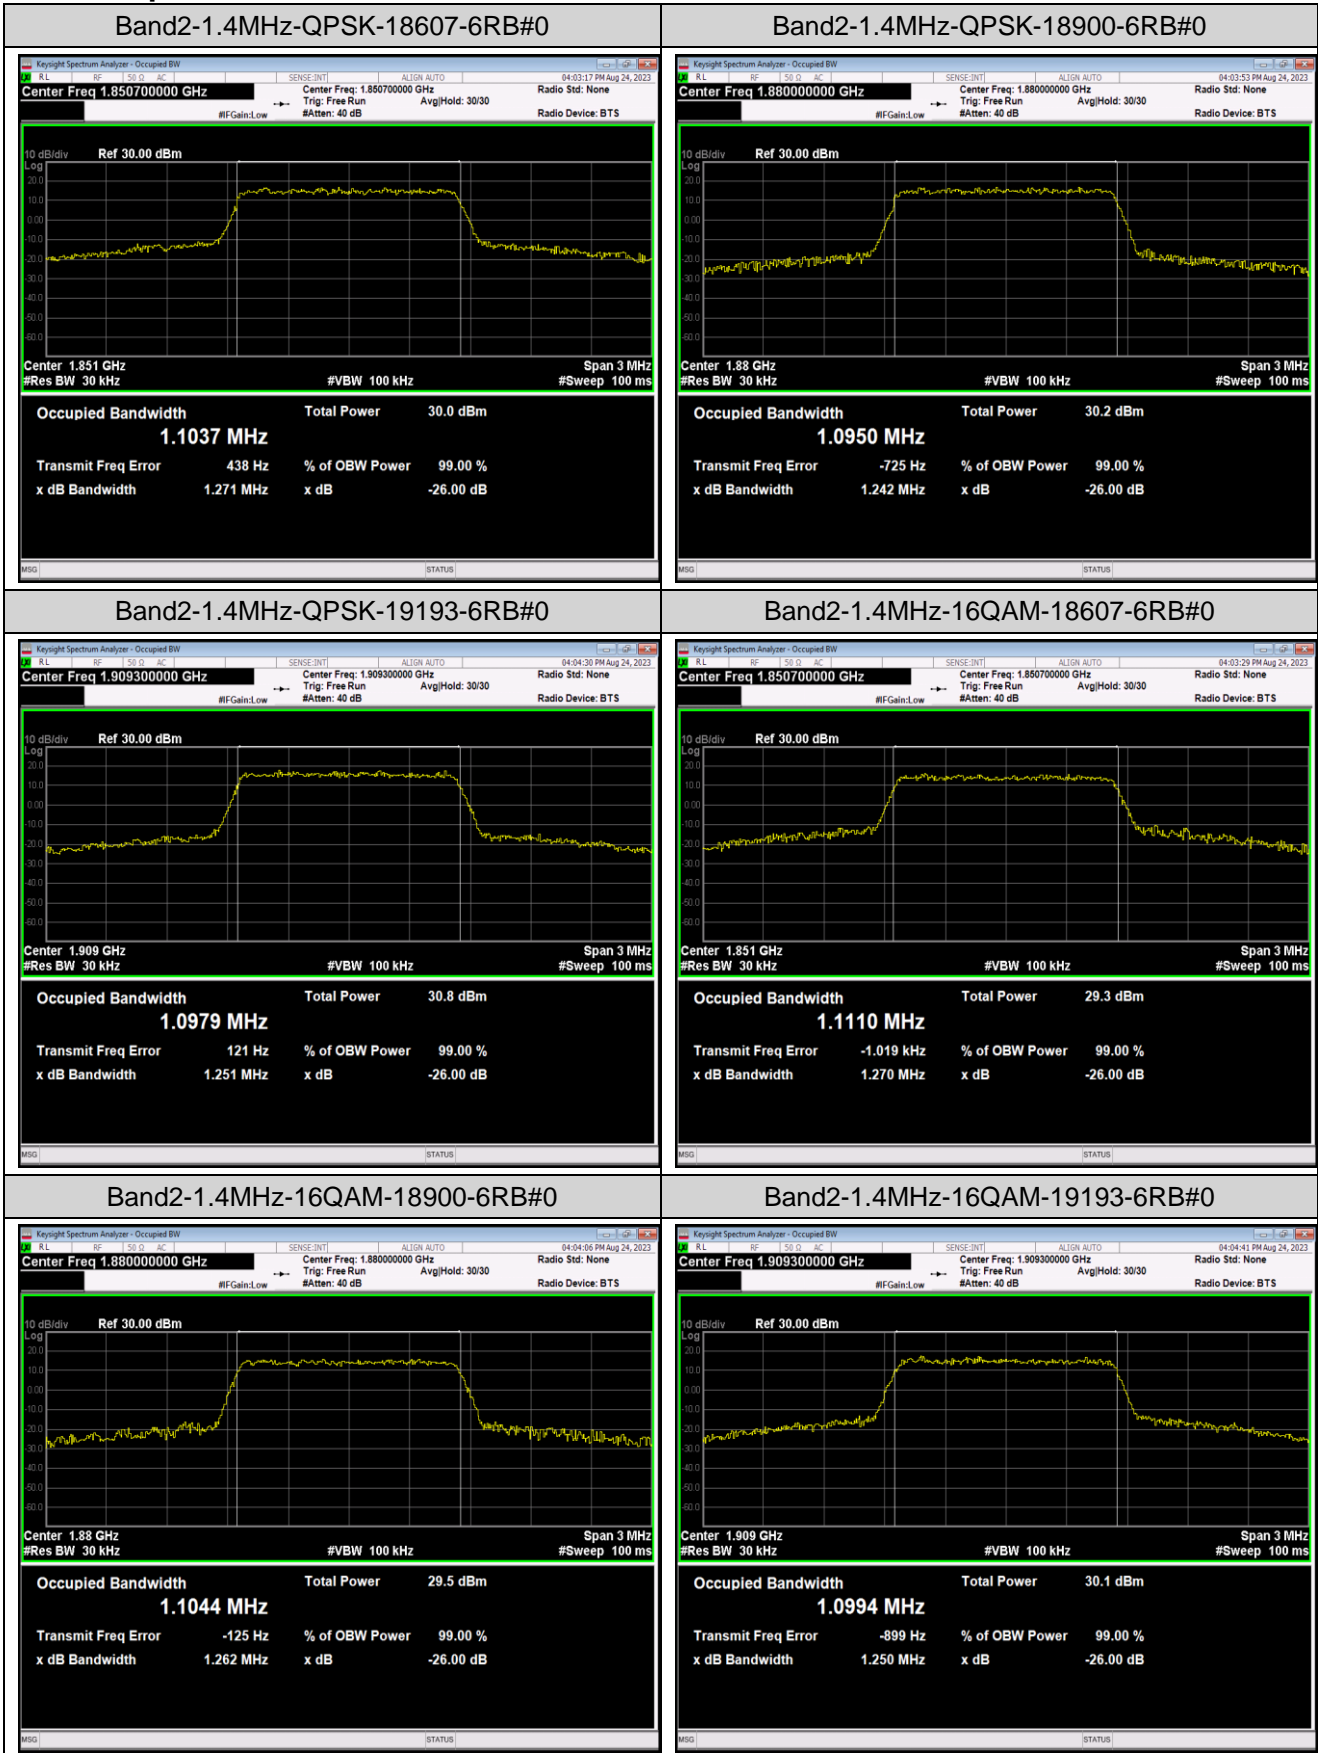

Test Graphs