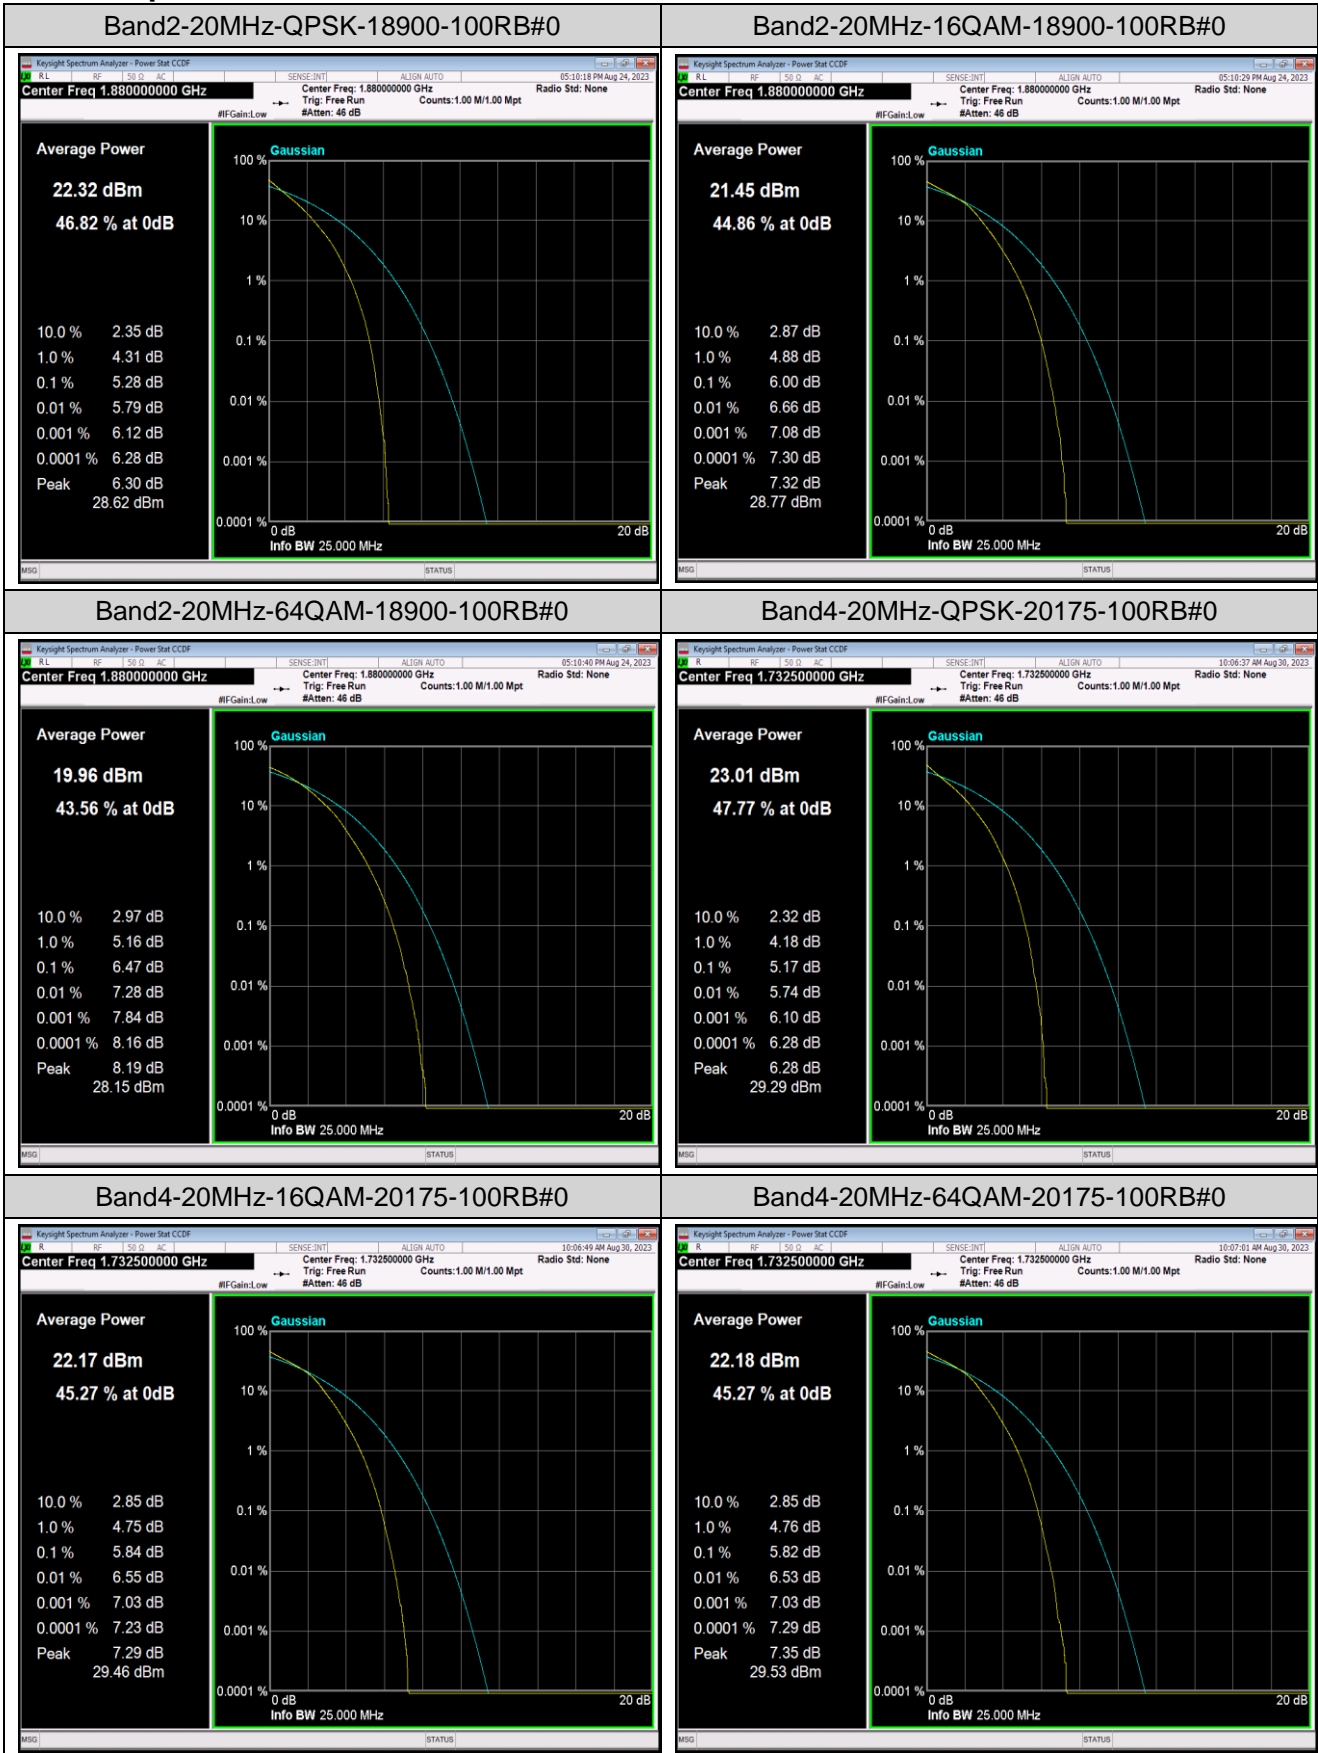

Test Graphs