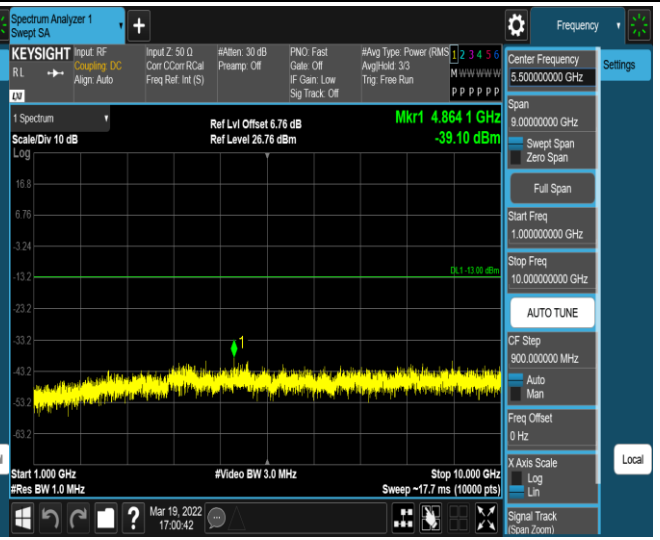

Band5-1.4MHz-16QAM-20525-1RB#0-Range2:1000~10000MHz

Band5-1.4MHz-16QAM-20643-1RB#0-Range1:30~1000MHz

Band5-1.4MHz-16QAM-20643-1RB#0-Range2:1000~10000MHz

Band5-10MHz-16QAM-20450-1RB#0-Range1:30~1000MHz

Band5-10MHz-16QAM-20450-1RB#0-Range2:1000~10000MHz