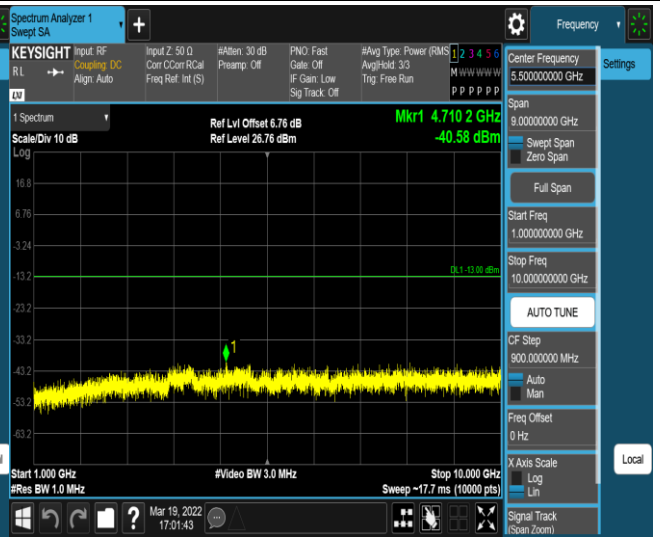

Band5-10MHz-16QAM-20525-1RB#0-Range2:1000~10000MHz