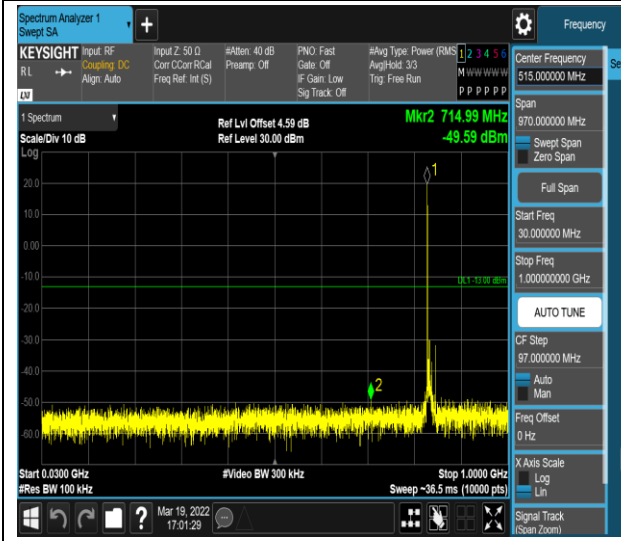

Band5-10MHz-16QAM-20525-1RB#0-Range1:30~1000MHz