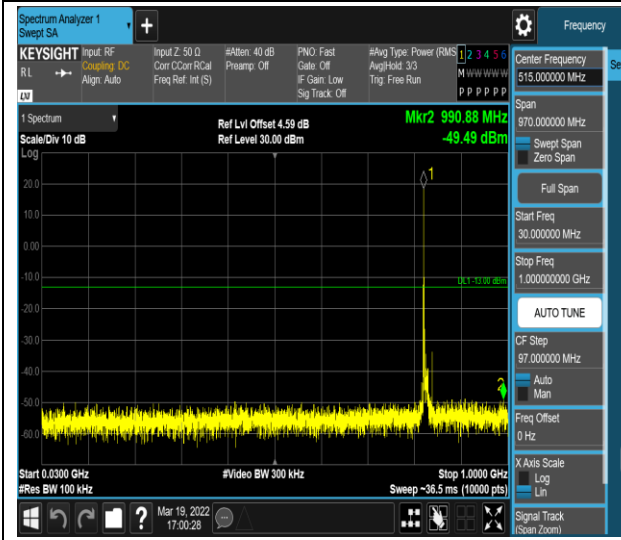

Band5-1.4MHz-16QAM-20525-1RB#0-Range2:1000~10000MHz

Band5-1.4MHz-16QAM-20643-1RB#0-Range1:30~1000MHz

Band5-1.4MHz-16QAM-20643-1RB#0-Range2:1000~10000MHz

Band5-10MHz-16QAM-20450-1RB#0-Range1:30~1000MHz

Band5-10MHz-16QAM-20450-1RB#0-Range2:1000~10000MHz