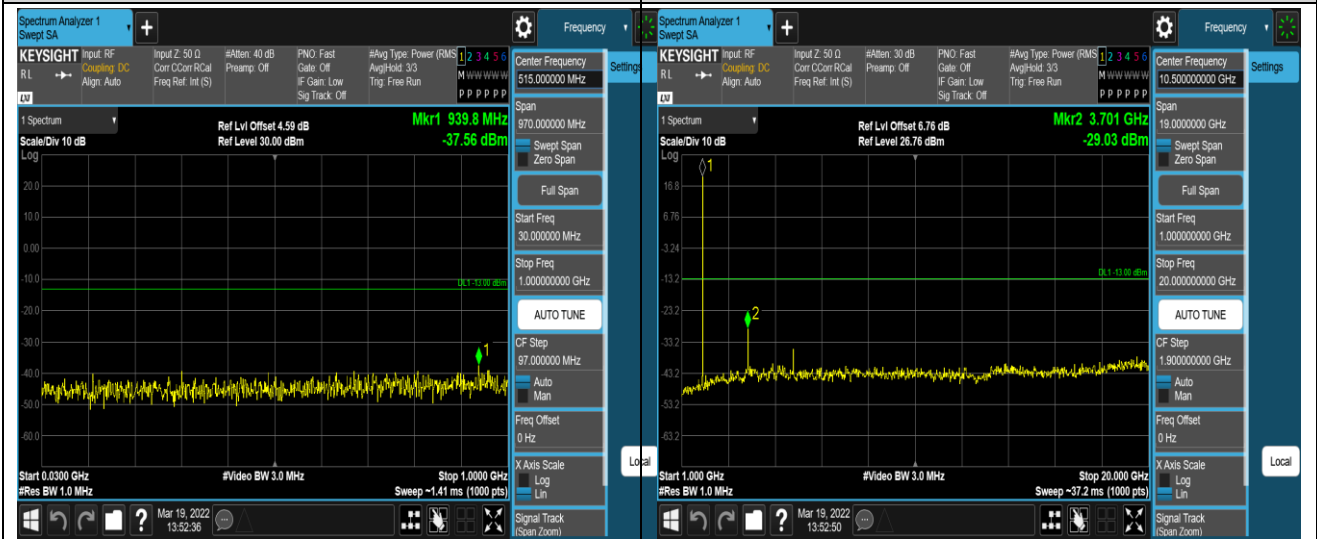

Remark: All bandwidth and all modulation had been tested, but only the worst case data displayed in this report.

Test Graphs

Band2-1.4MHz-16QAM-18607-1RB#0-Range1:30~1000MHz

Band2-1.4MHz-16QAM-18607-1RB#0-Range2:1000~2000MHz

Band2-1.4MHz-16QAM-18900-1RB#0-Range1:30~1000MHz

Band2-1.4MHz-16QAM-18900-1RB#0-Range2:1000~2000MHz

Band2-20MHz-QPSK-19100-1RB#0-Range1:30~1000MHz

Band2-20MHz-QPSK-19100-1RB#0-Range2:1000~20000MHz

Band2-20MHz-16QAM-18700-1RB#0-Range1:30~1000MHz