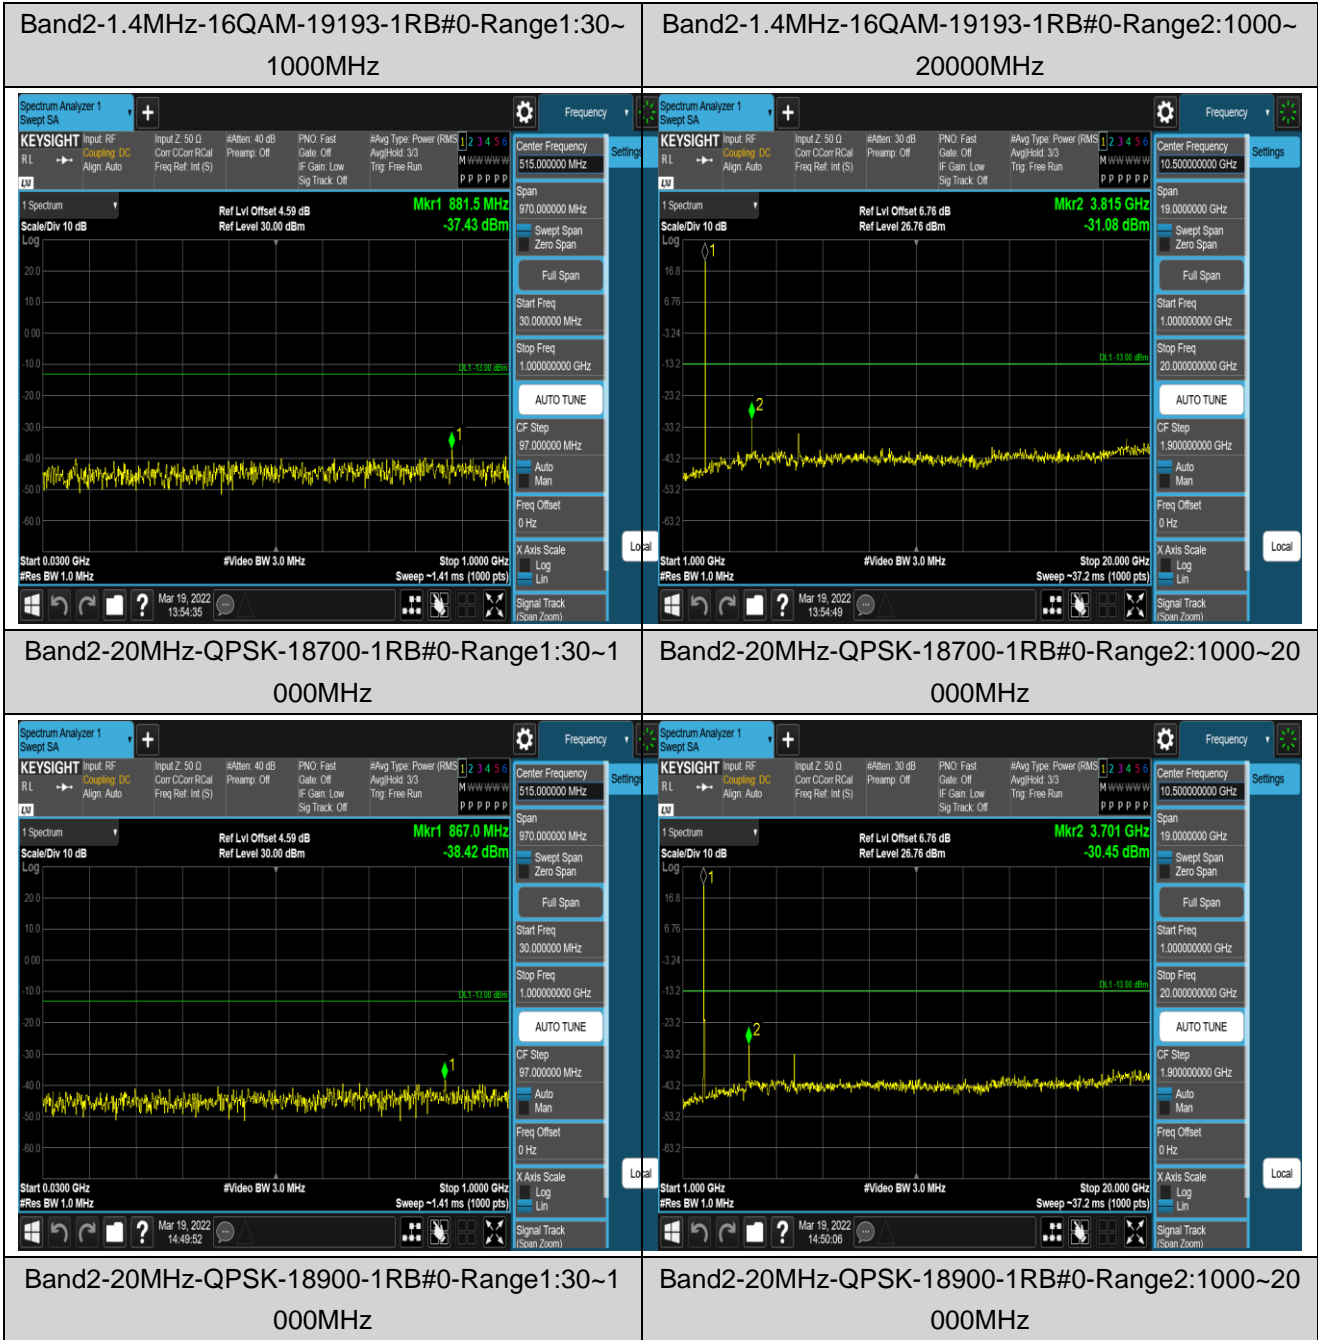

Remark: All bandwidth and all modulation had been tested, but only the worst case data displayed in this report.

Test Graphs

Band2-1.4MHz-16QAM-18607-1RB#0-Range1:30~1000MHz

Band2-1.4MHz-16QAM-18607-1RB#0-Range2:1000~2000MHz

Band2-1.4MHz-16QAM-18900-1RB#0-Range1:30~1000MHz

Band2-1.4MHz-16QAM-18900-1RB#0-Range2:1000~2000MHz

Band2-20MHz-QPSK-19100-1RB#0-Range1:30~1000MHz

Band2-20MHz-QPSK-19100-1RB#0-Range2:1000~20000MHz

Band2-20MHz-16QAM-18700-1RB#0-Range1:30~1000MHz