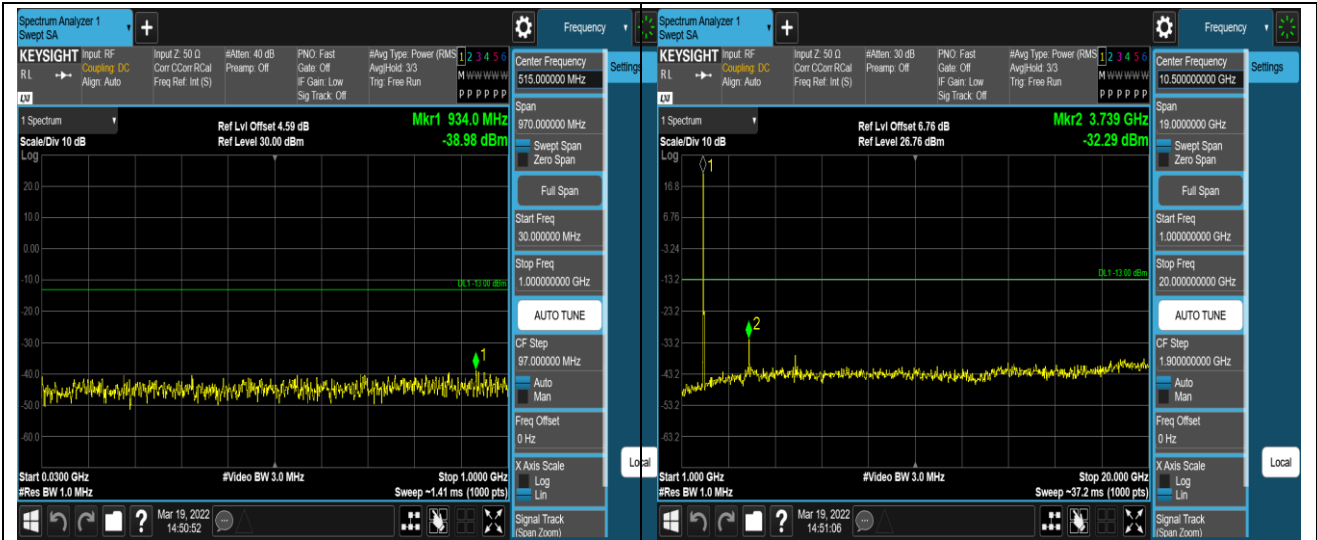

Remark: All bandwidth and all modulation had been tested, but only the worst case data displayed in this report.

Test Graphs

Band2-1.4MHz-16QAM-18607-1RB#0-Range1:30~1000MHz

Band2-1.4MHz-16QAM-18607-1RB#0-Range2:1000~2000MHz

Band2-1.4MHz-16QAM-18900-1RB#0-Range1:30~1000MHz

Band2-1.4MHz-16QAM-18900-1RB#0-Range2:1000~2000MHz

Band2-20MHz-QPSK-19100-1RB#0-Range1:30~1000MHz

Band2-20MHz-QPSK-19100-1RB#0-Range2:1000~20000MHz

Band2-20MHz-16QAM-18700-1RB#0-Range1:30~1000MHz