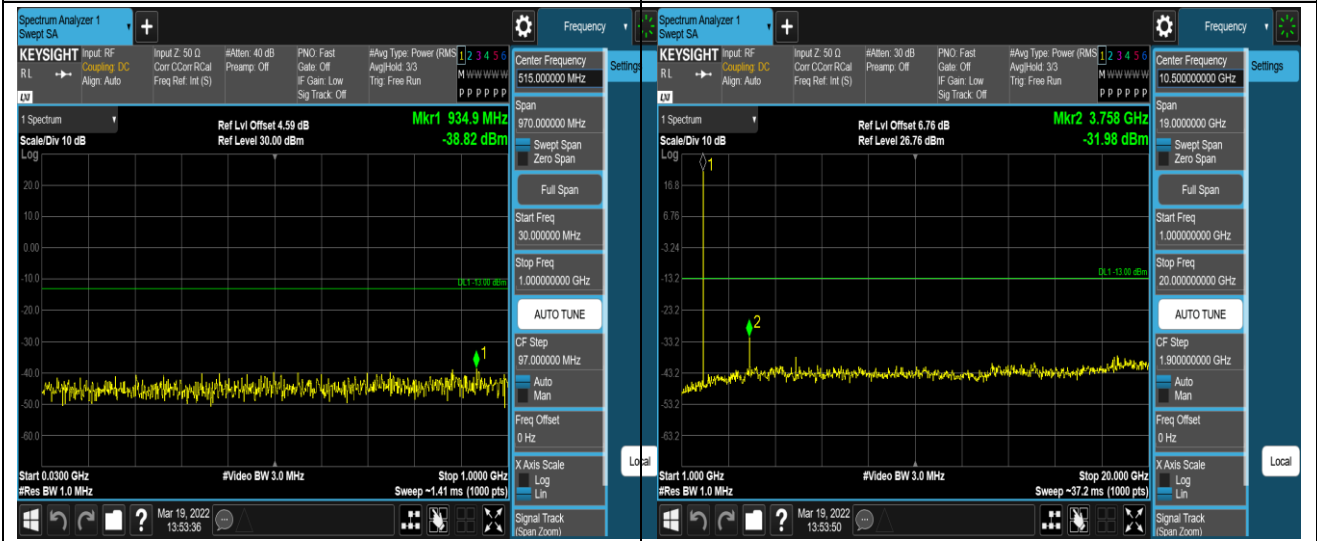

Band2-1.4MHz-16QAM-18900-1RB#0-Range1:30~1000MHz

Band2-1.4MHz-16QAM-18900-1RB#0-Range2:1000~2000MHz