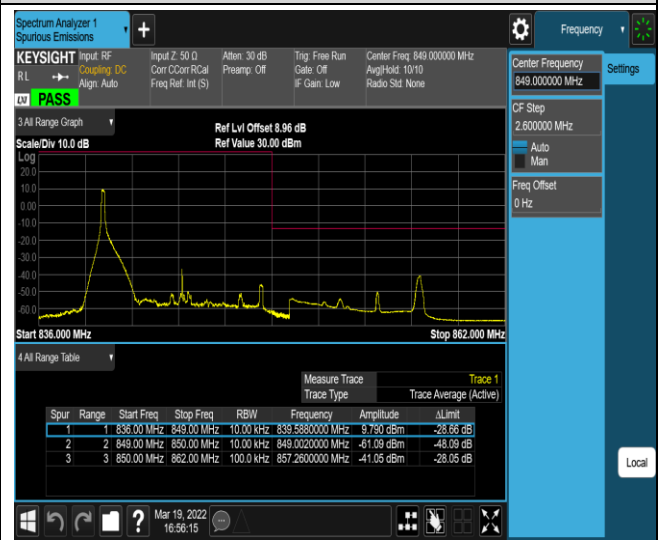

Band5-1.4MHz-QPSK-20407-6RB#0

Band5-1.4MHz-QPSK-20643-1RB#0

Band5-1.4MHz-QPSK-20643-1RB#5

Band5-1.4MHz-QPSK-20643-6RB#0

Band5-1.4MHz-16QAM-20407-1RB#0

Band5-1.4MHz-16QAM-20407-1RB#5

Band5-10MHz-QPSK-20450-50RB#0

Band5-10MHz-QPSK-20600-1RB#0

Band5-10MHz-QPSK-20600-1RB#49

Band5-10MHz-QPSK-20600-50RB#0

Band5-10MHz-16QAM-20450-1RB#0

Band5-10MHz-16QAM-20450-1RB#49

Band5-10MHz-16QAM-20450-50RB#0

Band5-10MHz-16QAM-20600-1RB#0