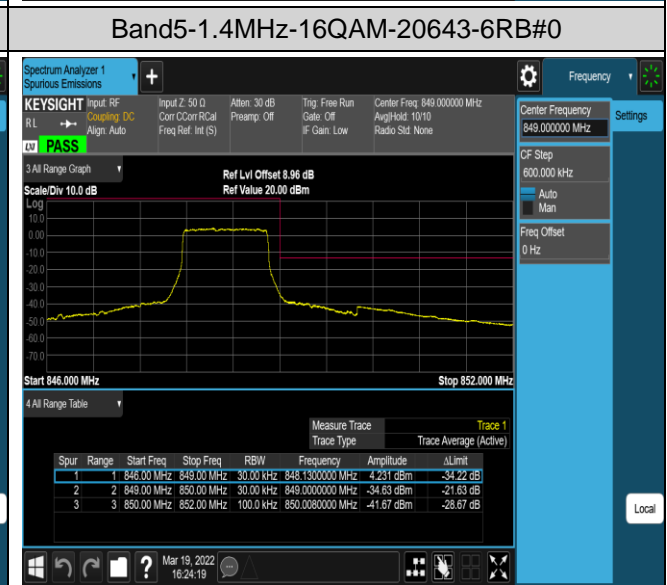

Band5-1.4MHz-QPSK-20407-6RB#0

Band5-1.4MHz-QPSK-20643-1RB#0

Band5-1.4MHz-QPSK-20643-1RB#5

Band5-1.4MHz-QPSK-20643-6RB#0

Band5-1.4MHz-16QAM-20407-1RB#0

Band5-1.4MHz-16QAM-20407-1RB#5

Band5-10MHz-QPSK-20450-50RB#0

Band5-10MHz-QPSK-20600-1RB#0

Band5-10MHz-QPSK-20600-1RB#49

Band5-10MHz-QPSK-20600-50RB#0

Band5-10MHz-16QAM-20450-1RB#0

Band5-10MHz-16QAM-20450-1RB#49

Band5-10MHz-16QAM-20450-50RB#0

Band5-10MHz-16QAM-20600-1RB#0