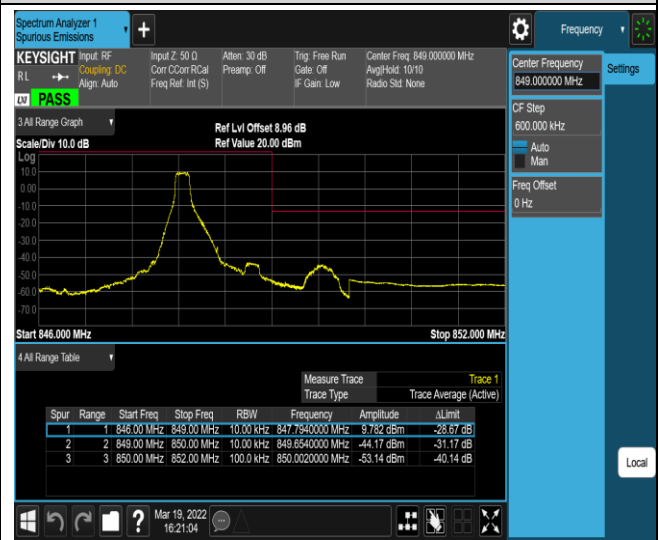

Band5-1.4MHz-QPSK-20407-6RB#0

Band5-1.4MHz-QPSK-20643-1RB#0

Band5-1.4MHz-QPSK-20643-1RB#5

Band5-1.4MHz-QPSK-20643-6RB#0

Band5-1.4MHz-16QAM-20407-1RB#0

Band5-1.4MHz-16QAM-20407-1RB#5

Band5-10MHz-QPSK-20450-50RB#0

Band5-10MHz-QPSK-20600-1RB#0

Band5-10MHz-QPSK-20600-1RB#49

Band5-10MHz-QPSK-20600-50RB#0

Band5-10MHz-16QAM-20450-1RB#0

Band5-10MHz-16QAM-20450-1RB#49

Band5-10MHz-16QAM-20450-50RB#0

Band5-10MHz-16QAM-20600-1RB#0