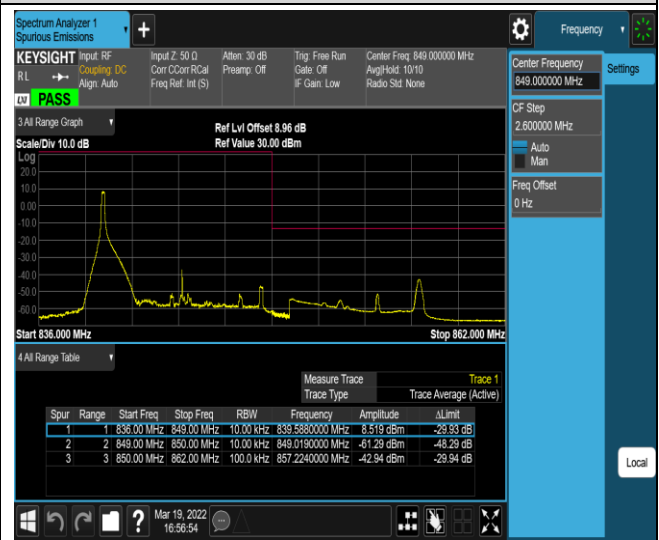

Band5-10MHz-QPSK-20600-1RB#0

Band5-10MHz-QPSK-20600-1RB#49

Band5-10MHz-QPSK-20600-50RB#0

Band5-10MHz-16QAM-20450-1RB#0

Band5-10MHz-16QAM-20450-1RB#49

Band5-10MHz-16QAM-20450-50RB#0

Band5-10MHz-16QAM-20600-1RB#0