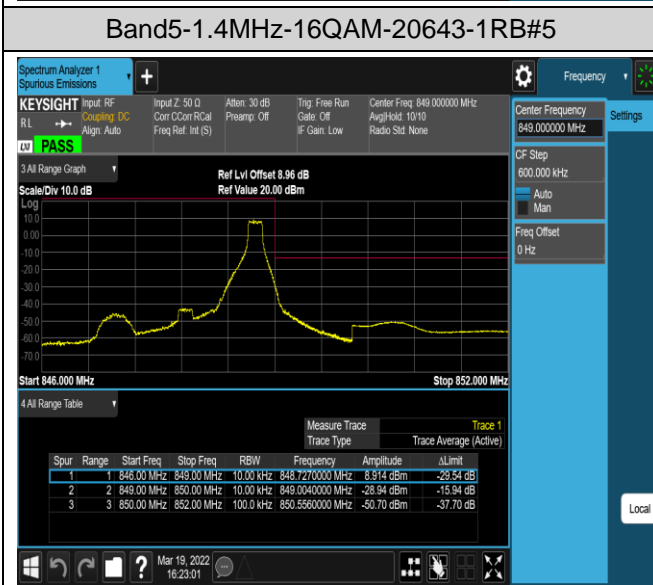

Band5-1.4MHz-QPSK-20407-6RB#0

Band5-1.4MHz-QPSK-20643-1RB#0

Band5-1.4MHz-QPSK-20643-1RB#5

Band5-1.4MHz-QPSK-20643-6RB#0

Band5-1.4MHz-16QAM-20407-1RB#0

Band5-1.4MHz-16QAM-20407-1RB#5

Band5-10MHz-QPSK-20450-50RB#0

Band5-10MHz-QPSK-20600-1RB#0

Band5-10MHz-QPSK-20600-1RB#49

Band5-10MHz-QPSK-20600-50RB#0

Band5-10MHz-16QAM-20450-1RB#0

Band5-10MHz-16QAM-20450-1RB#49

Band5-10MHz-16QAM-20450-50RB#0

Band5-10MHz-16QAM-20600-1RB#0