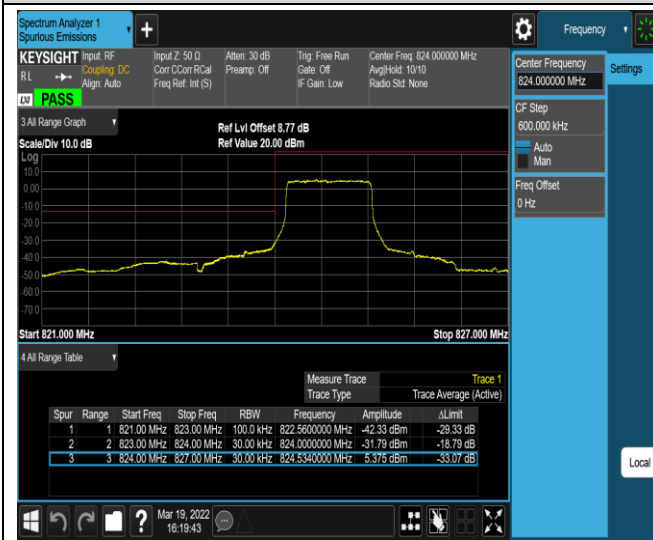

Band5-1.4MHz-QPSK-20407-6RB#0

Band5-1.4MHz-QPSK-20643-1RB#0

Band5-1.4MHz-QPSK-20643-1RB#5

Band5-1.4MHz-QPSK-20643-6RB#0

Band5-1.4MHz-16QAM-20407-1RB#0

Band5-1.4MHz-16QAM-20407-1RB#5

Band5-10MHz-QPSK-20450-50RB#0

Band5-10MHz-QPSK-20600-1RB#0

Band5-10MHz-QPSK-20600-1RB#49

Band5-10MHz-QPSK-20600-50RB#0

Band5-10MHz-16QAM-20450-1RB#0

Band5-10MHz-16QAM-20450-1RB#49

Band5-10MHz-16QAM-20450-50RB#0

Band5-10MHz-16QAM-20600-1RB#0