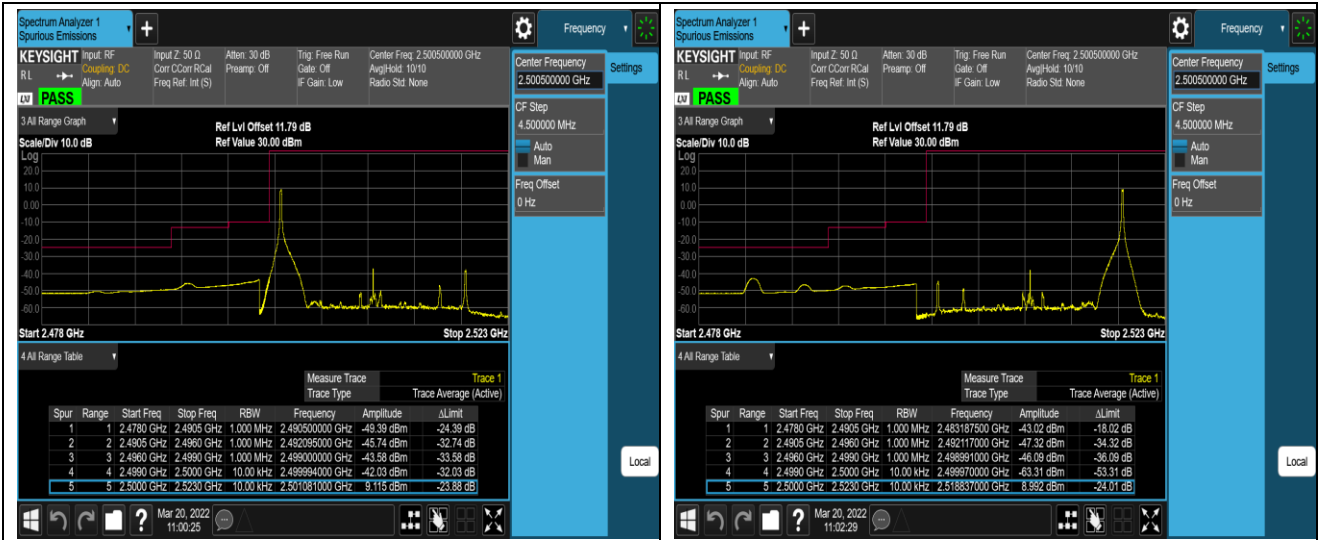

Band7-20MHz-QPSK-20850-100RB#0

Band7-20MHz-QPSK-21350-1RB#0