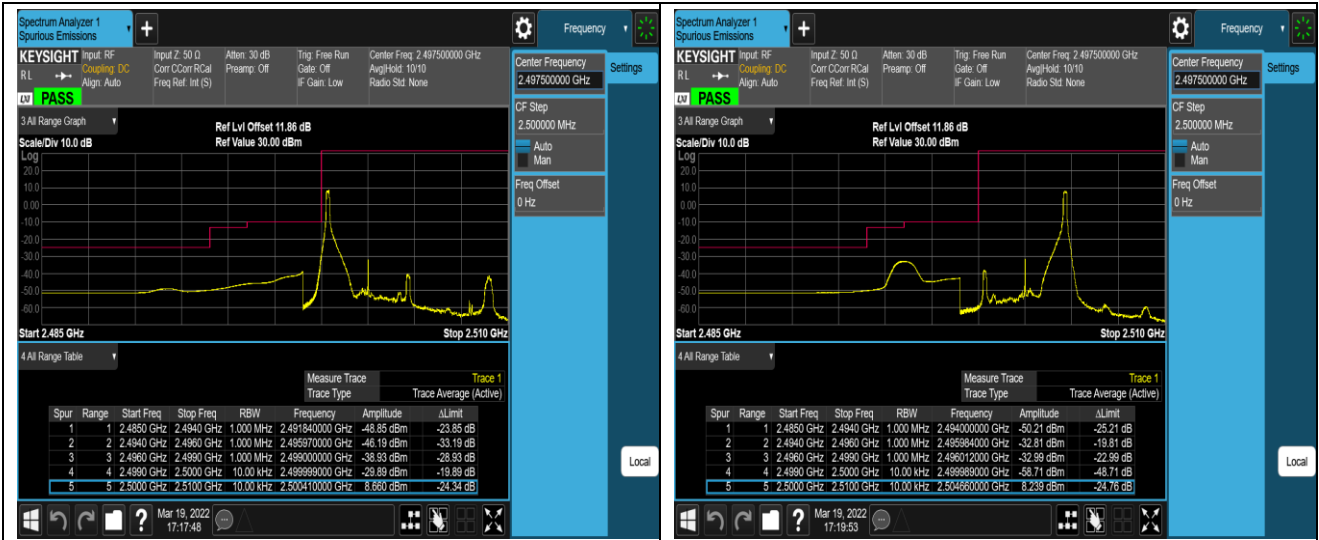

Band7-5MHz-16QAM-20775-1RB#0

Band7-5MHz-16QAM-20775-1RB#24