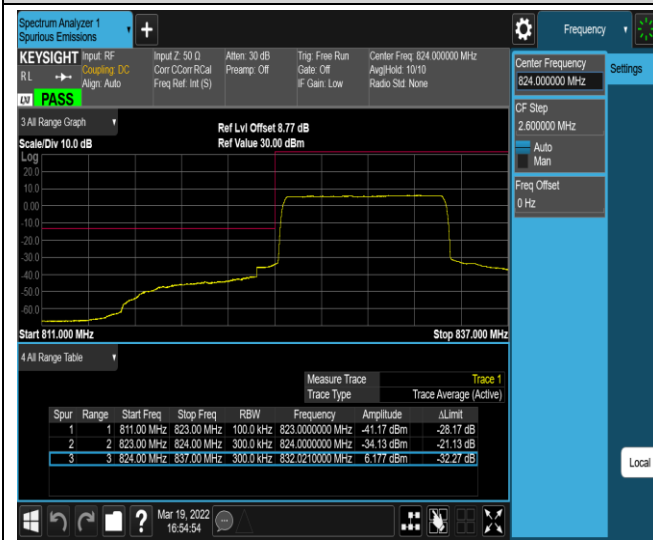

Band5-1.4MHz-QPSK-20407-6RB#0

Band5-1.4MHz-QPSK-20643-1RB#0

Band5-1.4MHz-QPSK-20643-1RB#5

Band5-1.4MHz-QPSK-20643-6RB#0

Band5-1.4MHz-16QAM-20407-1RB#0

Band5-1.4MHz-16QAM-20407-1RB#5

Band5-10MHz-QPSK-20450-50RB#0

Band5-10MHz-QPSK-20600-1RB#0

Band5-10MHz-QPSK-20600-1RB#49

Band5-10MHz-QPSK-20600-50RB#0

Band5-10MHz-16QAM-20450-1RB#0

Band5-10MHz-16QAM-20450-1RB#49

Band5-10MHz-16QAM-20450-50RB#0

Band5-10MHz-16QAM-20600-1RB#0