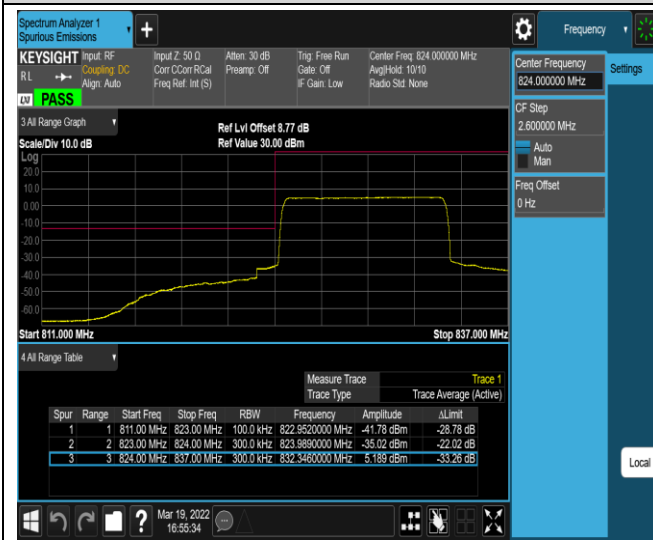

Band5-10MHz-QPSK-20600-1RB#0

Band5-10MHz-QPSK-20600-1RB#49

Band5-10MHz-QPSK-20600-50RB#0

Band5-10MHz-16QAM-20450-1RB#0

Band5-10MHz-16QAM-20450-1RB#49

Band5-10MHz-16QAM-20450-50RB#0

Band5-10MHz-16QAM-20600-1RB#0

Band5-10MHz-16QAM-20600-1RB#49

Band5-10MHz-16QAM-20600-50RB#0

Band7-5MHz-QPSK-20775-1RB#0

Band7-5MHz-QPSK-20775-1RB#24

Band7-5MHz-QPSK-20775-25RB#0

Band7-5MHz-QPSK-21425-1RB#0

Band7-5MHz-QPSK-21425-1RB#24

Band7-5MHz-QPSK-21425-25RB#0