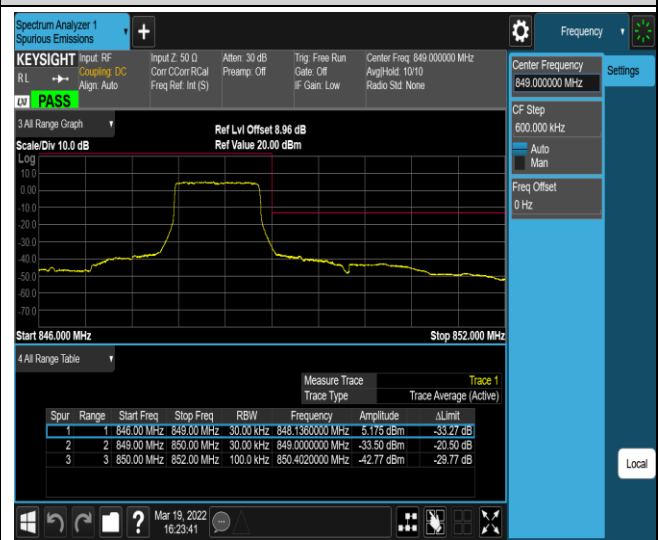

Band5-1.4MHz-QPSK-20407-6RB#0

Band5-1.4MHz-QPSK-20643-1RB#0

Band5-1.4MHz-QPSK-20643-1RB#5

Band5-1.4MHz-QPSK-20643-6RB#0

Band5-1.4MHz-16QAM-20407-1RB#0

Band5-1.4MHz-16QAM-20407-1RB#5

Band5-10MHz-QPSK-20450-50RB#0

Band5-10MHz-QPSK-20600-1RB#0

Band5-10MHz-QPSK-20600-1RB#49

Band5-10MHz-QPSK-20600-50RB#0

Band5-10MHz-16QAM-20450-1RB#0

Band5-10MHz-16QAM-20450-1RB#49

Band5-10MHz-16QAM-20450-50RB#0

Band5-10MHz-16QAM-20600-1RB#0