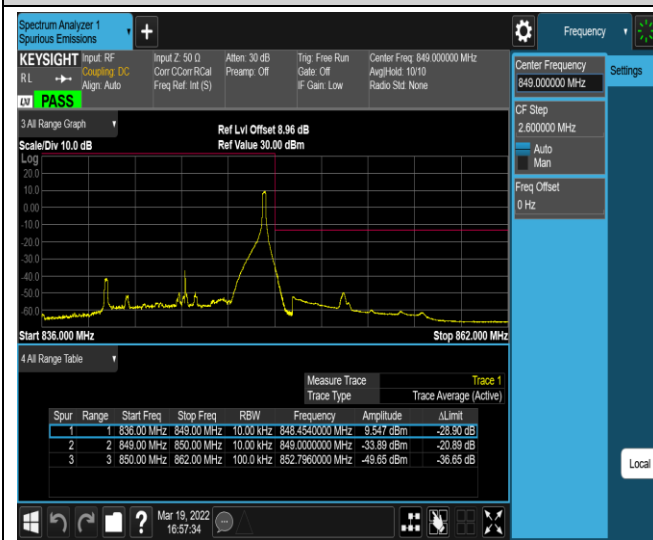

Band5-1.4MHz-QPSK-20407-6RB#0

Band5-1.4MHz-QPSK-20643-1RB#0

Band5-1.4MHz-QPSK-20643-1RB#5

Band5-1.4MHz-QPSK-20643-6RB#0

Band5-1.4MHz-16QAM-20407-1RB#0

Band5-1.4MHz-16QAM-20407-1RB#5

Band5-10MHz-QPSK-20450-50RB#0

Band5-10MHz-QPSK-20600-1RB#0

Band5-10MHz-QPSK-20600-1RB#49

Band5-10MHz-QPSK-20600-50RB#0

Band5-10MHz-16QAM-20450-1RB#0

Band5-10MHz-16QAM-20450-1RB#49

Band5-10MHz-16QAM-20450-50RB#0

Band5-10MHz-16QAM-20600-1RB#0