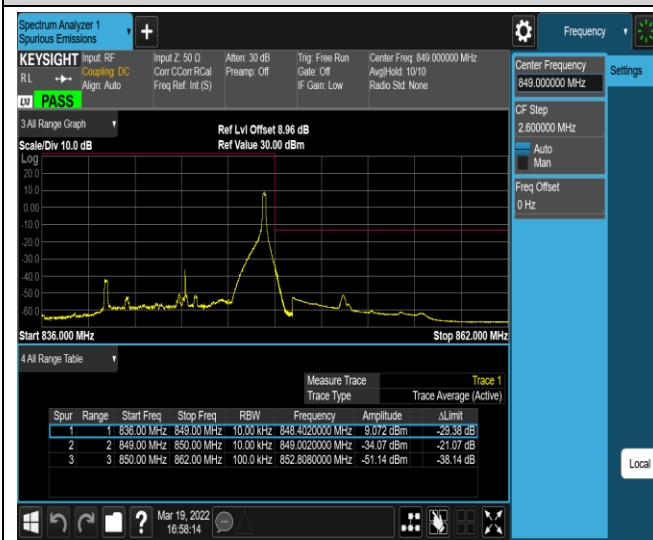

Band5-10MHz-QPSK-20600-1RB#0

Band5-10MHz-QPSK-20600-1RB#49

Band5-10MHz-QPSK-20600-50RB#0

Band5-10MHz-16QAM-20450-1RB#0

Band5-10MHz-16QAM-20450-1RB#49

Band5-10MHz-16QAM-20450-50RB#0

Band5-10MHz-16QAM-20600-1RB#0

Band5-10MHz-16QAM-20600-1RB#49

Band5-10MHz-16QAM-20600-50RB#0

Band7-5MHz-QPSK-20775-1RB#0

Band7-5MHz-QPSK-20775-1RB#24

Band7-5MHz-QPSK-20775-25RB#0

Band7-5MHz-QPSK-21425-1RB#0

Band7-5MHz-QPSK-21425-1RB#24

Band7-5MHz-QPSK-21425-25RB#0