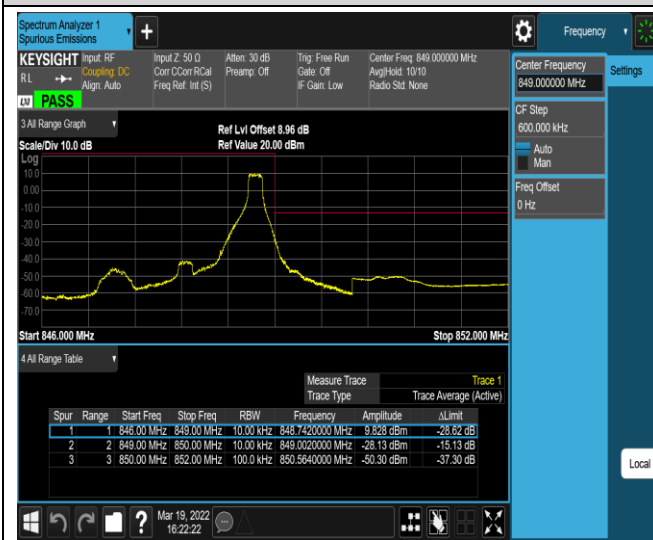

Band5-1.4MHz-QPSK-20407-6RB#0

Band5-1.4MHz-QPSK-20643-1RB#0

Band5-1.4MHz-QPSK-20643-1RB#5

Band5-1.4MHz-QPSK-20643-6RB#0

Band5-1.4MHz-16QAM-20407-1RB#0

Band5-1.4MHz-16QAM-20407-1RB#5

Band5-10MHz-QPSK-20450-50RB#0

Band5-10MHz-QPSK-20600-1RB#0

Band5-10MHz-QPSK-20600-1RB#49

Band5-10MHz-QPSK-20600-50RB#0

Band5-10MHz-16QAM-20450-1RB#0

Band5-10MHz-16QAM-20450-1RB#49

Band5-10MHz-16QAM-20450-50RB#0

Band5-10MHz-16QAM-20600-1RB#0