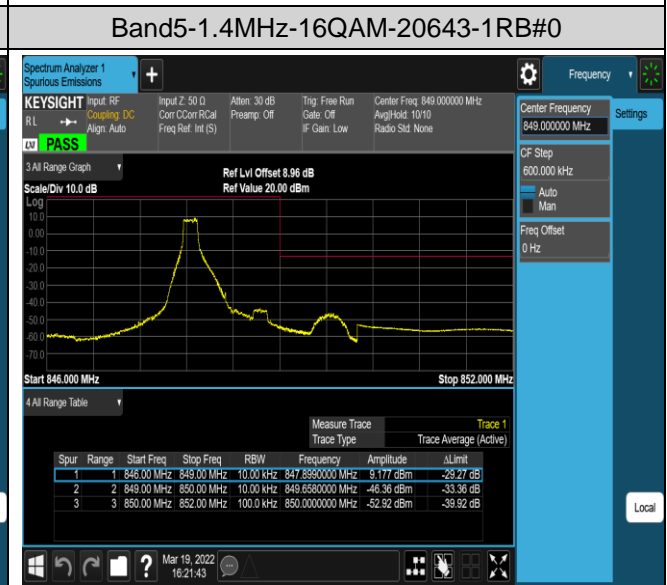

Band5-1.4MHz-QPSK-20407-6RB#0

Band5-1.4MHz-QPSK-20643-1RB#0

Band5-1.4MHz-QPSK-20643-1RB#5

Band5-1.4MHz-QPSK-20643-6RB#0

Band5-1.4MHz-16QAM-20407-1RB#0

Band5-1.4MHz-16QAM-20407-1RB#5

Band5-10MHz-QPSK-20450-50RB#0

Band5-10MHz-QPSK-20600-1RB#0

Band5-10MHz-QPSK-20600-1RB#49

Band5-10MHz-QPSK-20600-50RB#0

Band5-10MHz-16QAM-20450-1RB#0

Band5-10MHz-16QAM-20450-1RB#49

Band5-10MHz-16QAM-20450-50RB#0

Band5-10MHz-16QAM-20600-1RB#0