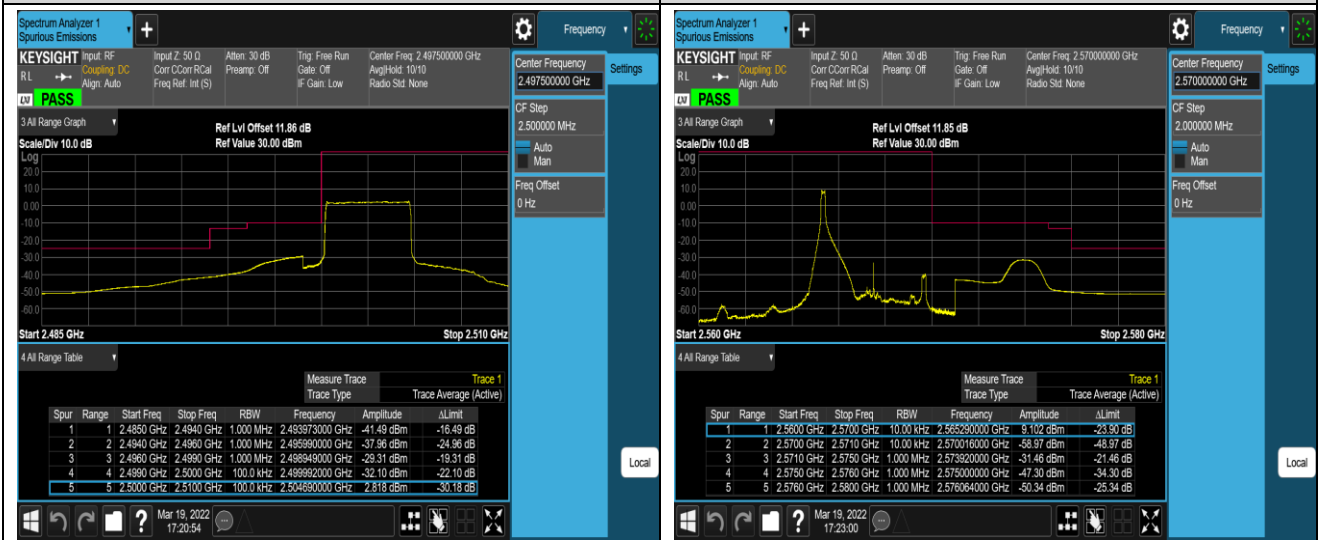

Band5-10MHz-16QAM-20600-1RB#49

Band5-10MHz-16QAM-20600-50RB#0

Band7-5MHz-QPSK-20775-1RB#0

Band7-5MHz-QPSK-20775-1RB#24

Band7-5MHz-QPSK-20775-25RB#0

Band7-5MHz-QPSK-21425-1RB#0

Band7-5MHz-QPSK-21425-1RB#24

Band7-5MHz-QPSK-21425-25RB#0