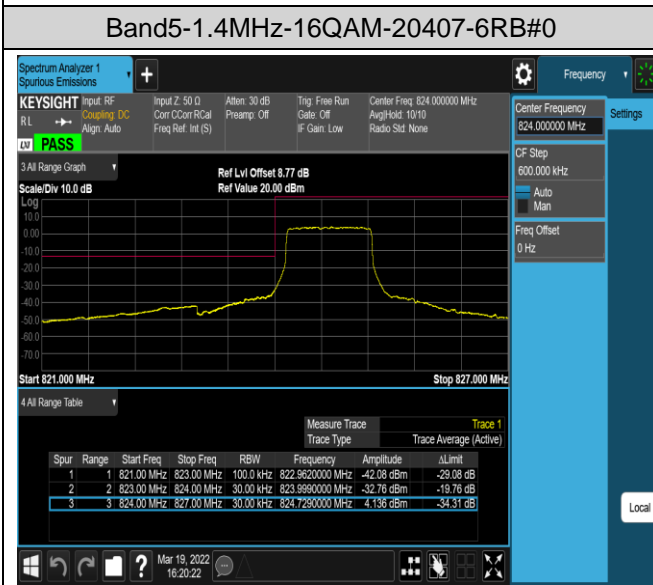

Band5-1.4MHz-QPSK-20407-6RB#0

Band5-1.4MHz-QPSK-20643-1RB#0

Band5-1.4MHz-QPSK-20643-1RB#5

Band5-1.4MHz-QPSK-20643-6RB#0

Band5-1.4MHz-16QAM-20407-1RB#0

Band5-1.4MHz-16QAM-20407-1RB#5

Band5-10MHz-QPSK-20450-50RB#0

Band5-10MHz-QPSK-20600-1RB#0

Band5-10MHz-QPSK-20600-1RB#49

Band5-10MHz-QPSK-20600-50RB#0

Band5-10MHz-16QAM-20450-1RB#0

Band5-10MHz-16QAM-20450-1RB#49

Band5-10MHz-16QAM-20450-50RB#0

Band5-10MHz-16QAM-20600-1RB#0