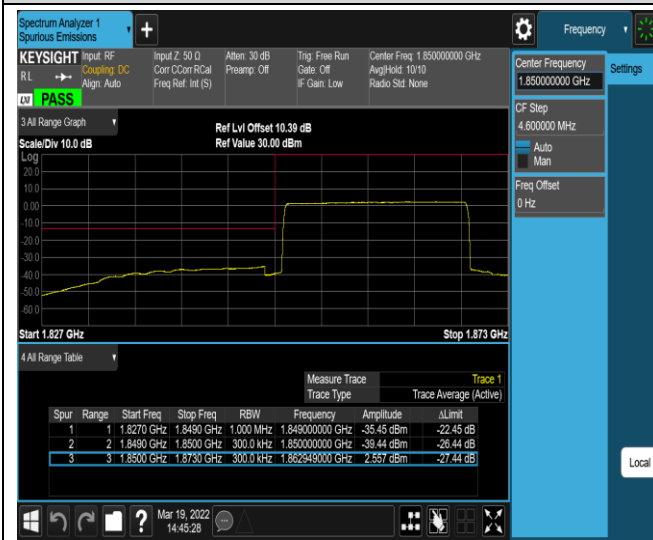

Remark: All bandwidth and all modulation had been tested, but only the worst case data displayed in this report.

Test Graphs

Band2-20MHz-QPSK-18700-100RB#0

Band2-20MHz-QPSK-19100-1RB#0

Band2-20MHz-QPSK-19100-1RB#99

Band2-20MHz-QPSK-19100-100RB#0

Band2-20MHz-16QAM-18700-1RB#0

Band2-20MHz-16QAM-18700-1RB#99

Band2-20MHz-16QAM-18700-100RB#0

Band2-20MHz-16QAM-19100-1RB#0

Band2-20MHz-16QAM-19100-1RB#99

Band2-20MHz-16QAM-19100-100RB#0