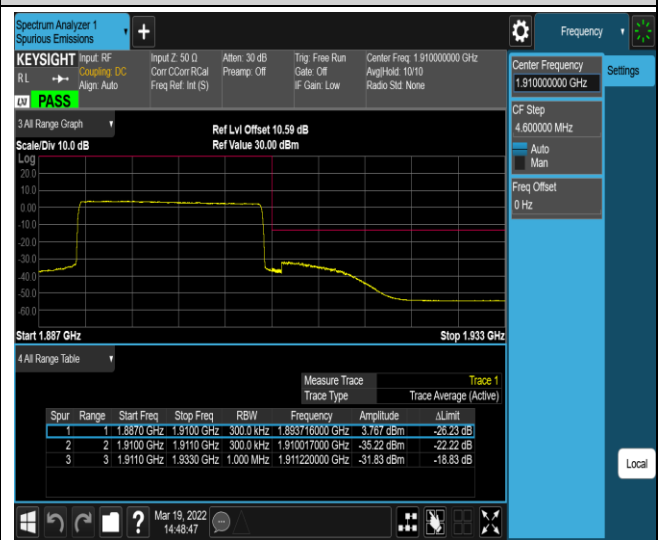

Band2-20MHz-QPSK-19100-100RB#0