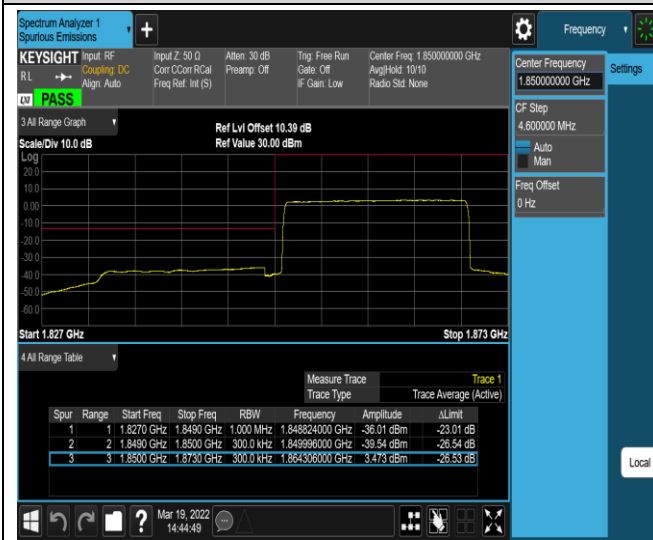

Remark: All bandwidth and all modulation had been tested, but only the worst case data displayed in this report.

Test Graphs

Band2-20MHz-QPSK-18700-100RB#0

Band2-20MHz-QPSK-19100-1RB#0

Band2-20MHz-QPSK-19100-1RB#99