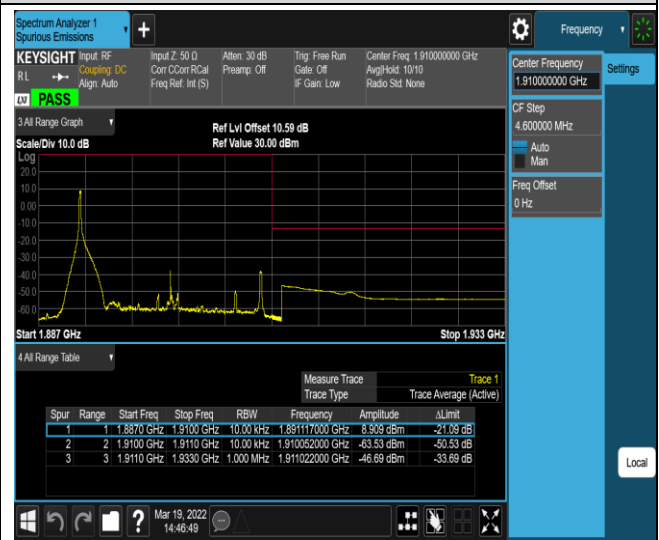

Remark: All bandwidth and all modulation had been tested, but only the worst case data displayed in this report.

Test Graphs

Band2-20MHz-QPSK-18700-100RB#0

Band2-20MHz-QPSK-19100-1RB#0

Band2-20MHz-QPSK-19100-1RB#99

Band2-20MHz-QPSK-19100-100RB#0

Band2-20MHz-16QAM-18700-1RB#0

Band2-20MHz-16QAM-18700-1RB#99

Band2-20MHz-16QAM-18700-100RB#0

Band2-20MHz-16QAM-19100-1RB#0

Band2-20MHz-16QAM-19100-1RB#99

Band2-20MHz-16QAM-19100-100RB#0