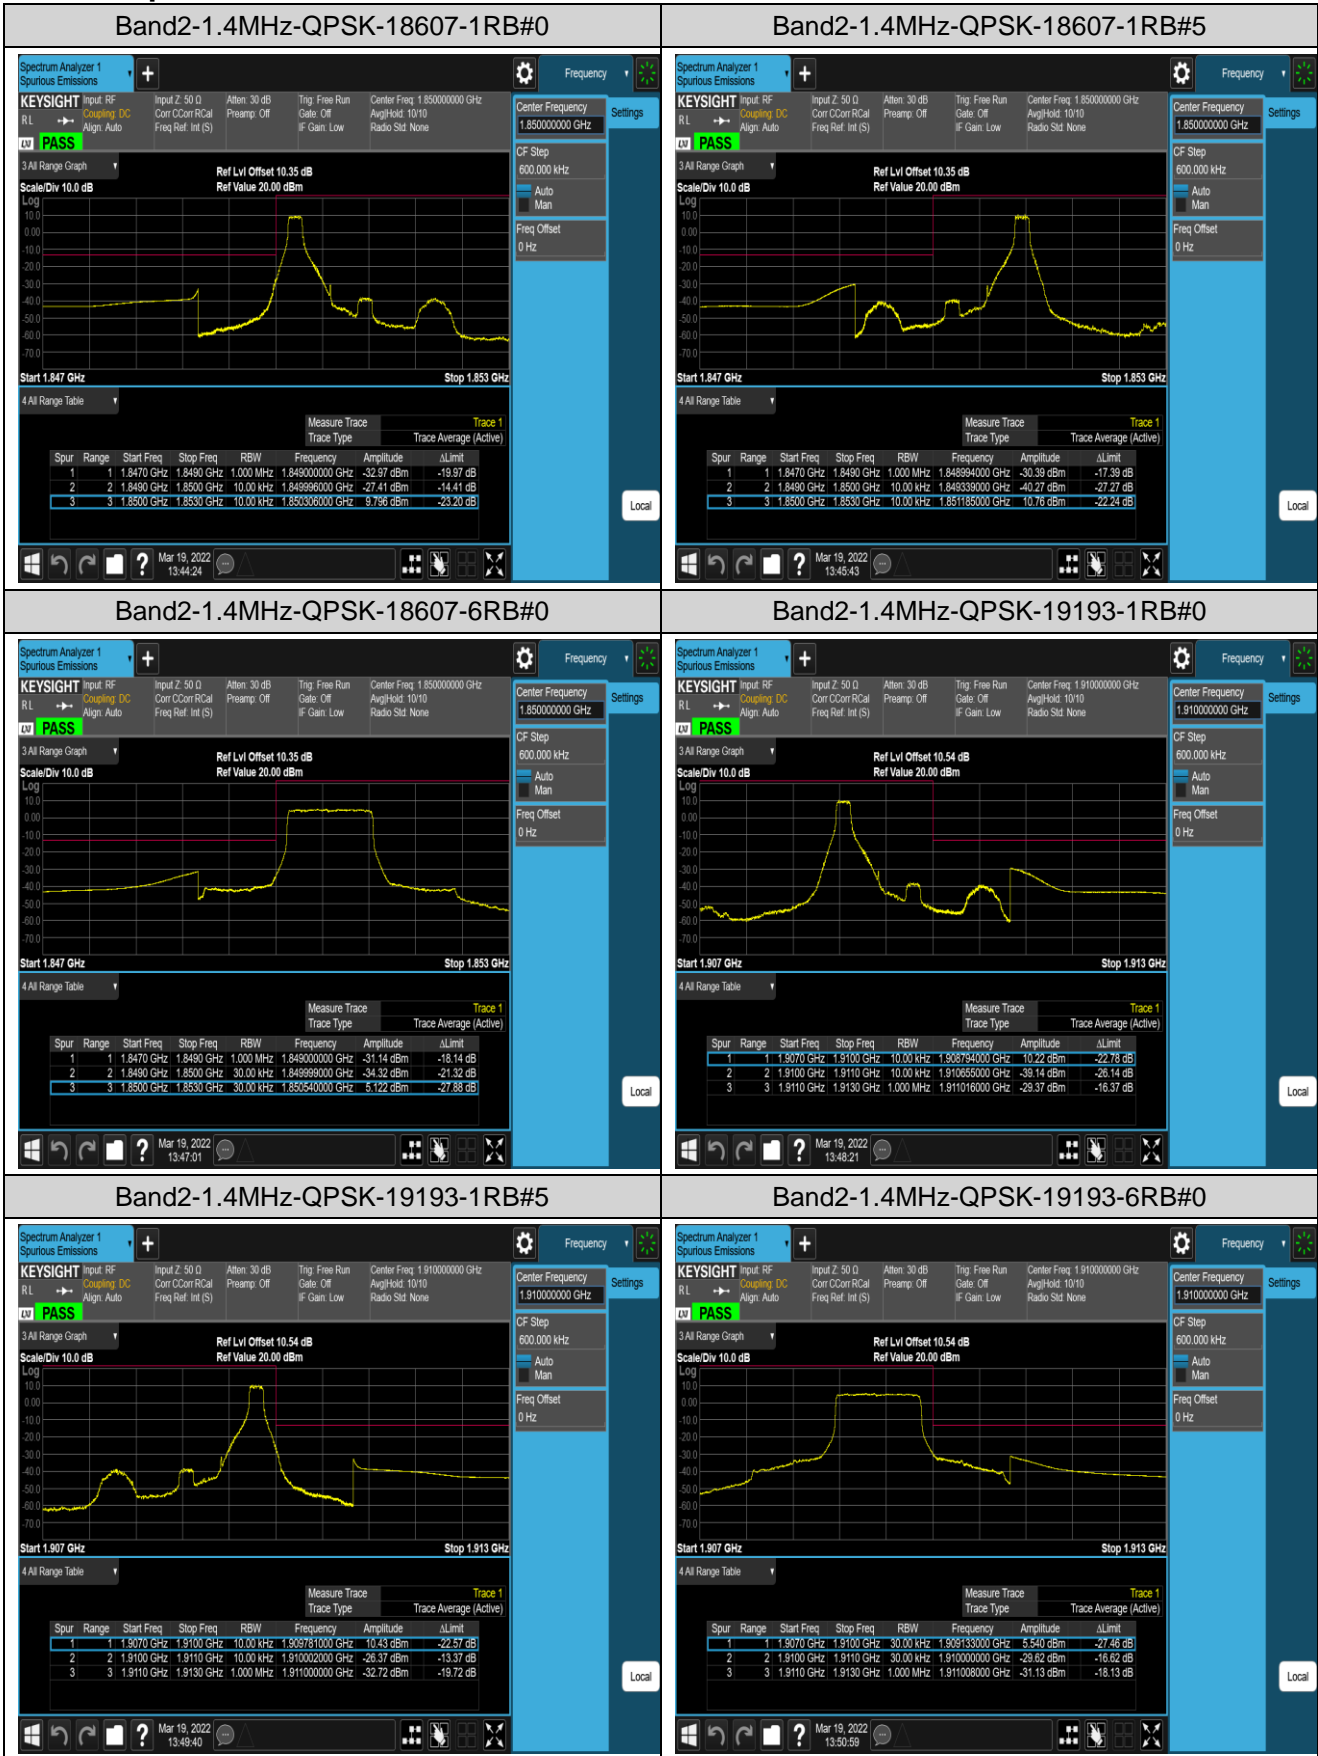

Test Graphs