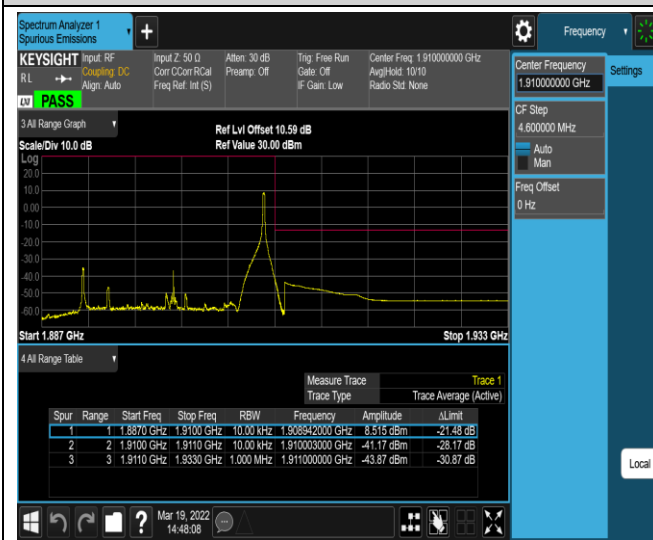

Remark: All bandwidth and all modulation had been tested, but only the worst case data displayed in this report.

Test Graphs

Band2-20MHz-QPSK-18700-100RB#0

Band2-20MHz-QPSK-19100-1RB#0

Band2-20MHz-QPSK-19100-1RB#99

Band2-20MHz-QPSK-19100-100RB#0

Band2-20MHz-16QAM-18700-1RB#0

Band2-20MHz-16QAM-18700-1RB#99

Band2-20MHz-16QAM-18700-100RB#0

Band2-20MHz-16QAM-19100-1RB#0

Band2-20MHz-16QAM-19100-1RB#99

Band2-20MHz-16QAM-19100-100RB#0