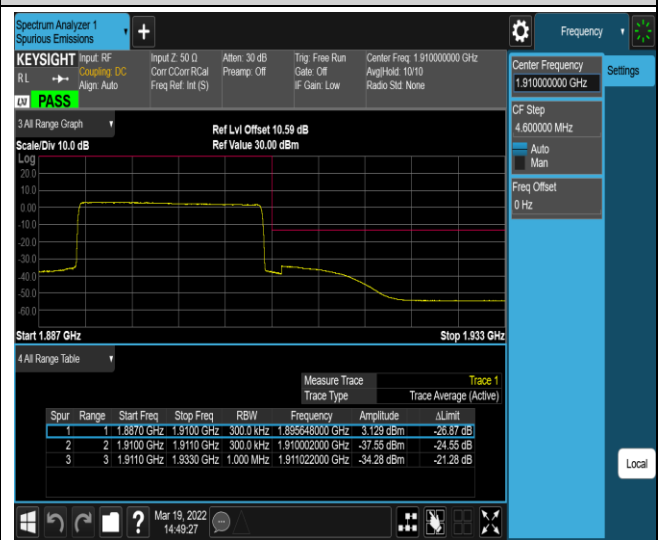

Band2-20MHz-16QAM-19100-100RB#0