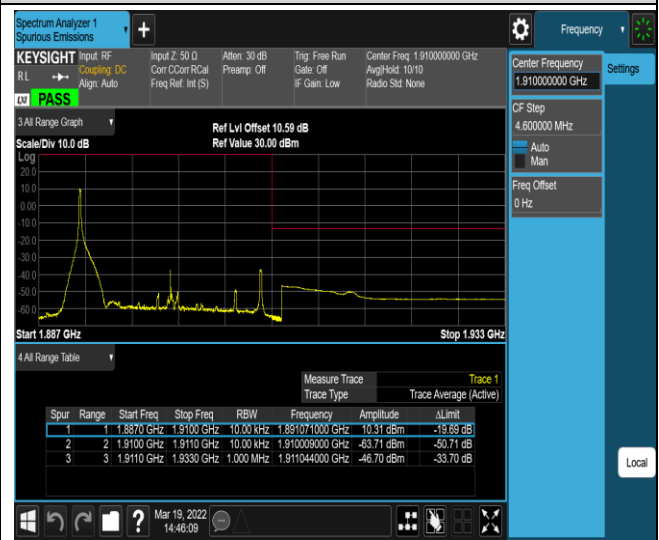

Remark: All bandwidth and all modulation had been tested, but only the worst case data displayed in this report.

Test Graphs

Band2-20MHz-QPSK-18700-100RB#0

Band2-20MHz-QPSK-19100-1RB#0

Band2-20MHz-QPSK-19100-1RB#99