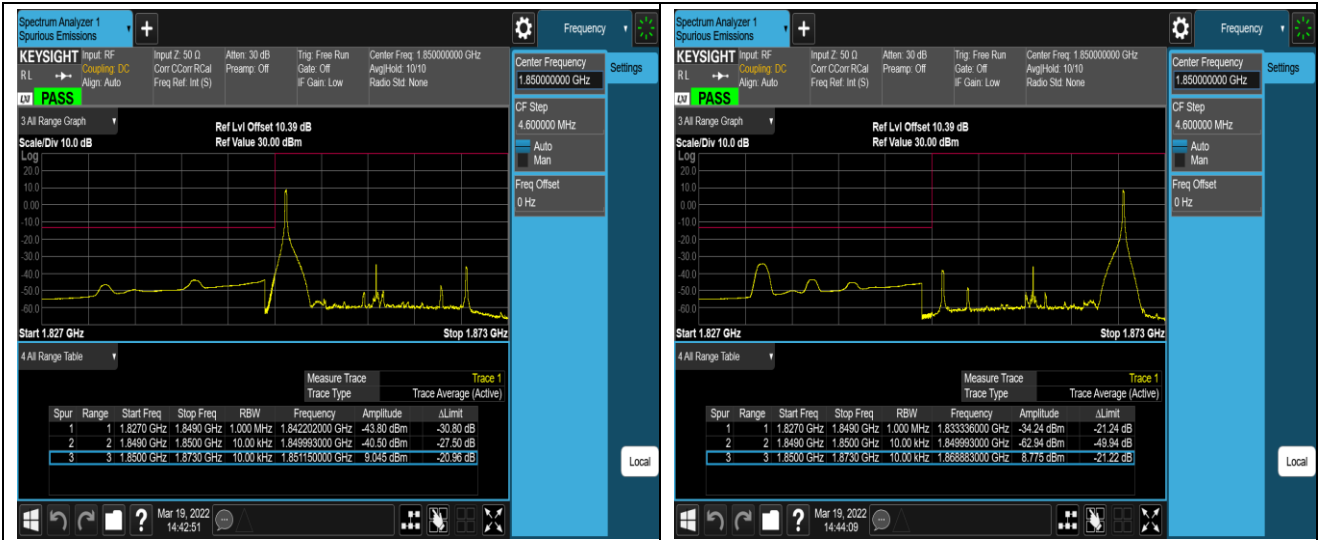

Band2-20MHz-16QAM-18700-1RB#0

Band2-20MHz-16QAM-18700-1RB#99