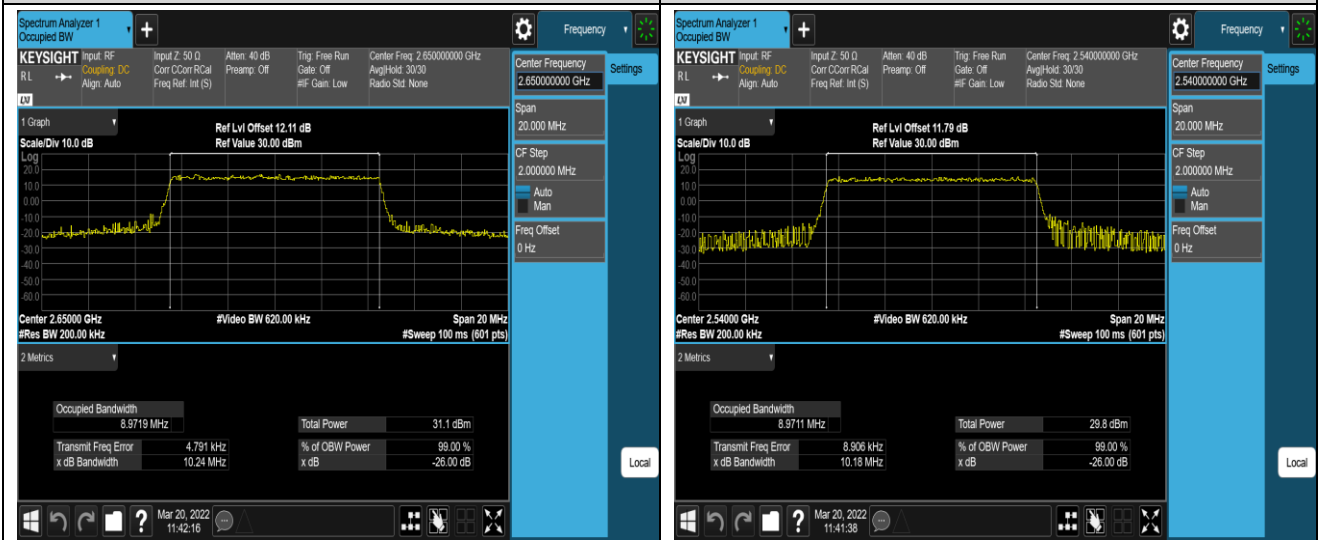

Band41-10MHz-QPSK-41190-50RB#0

Band41-10MHz-16QAM-40090-50RB#0