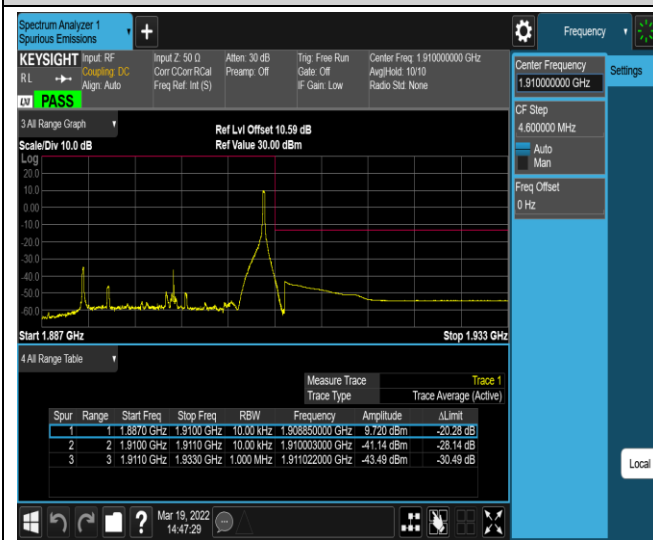

Remark: All bandwidth and all modulation had been tested, but only the worst case data displayed in this report.

Test Graphs

Band2-20MHz-QPSK-18700-100RB#0

Band2-20MHz-QPSK-19100-1RB#0

Band2-20MHz-QPSK-19100-1RB#99

Band2-20MHz-QPSK-19100-100RB#0

Band2-20MHz-16QAM-18700-1RB#0

Band2-20MHz-16QAM-18700-1RB#99

Band2-20MHz-16QAM-18700-100RB#0

Band2-20MHz-16QAM-19100-1RB#0

Band2-20MHz-16QAM-19100-1RB#99

Band2-20MHz-16QAM-19100-100RB#0