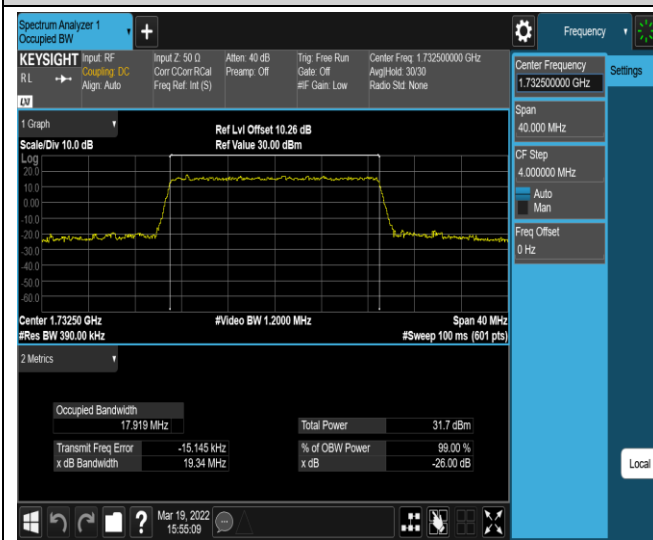

Band4-15MHz-16QAM-20025-75RB#0

Band4-15MHz-16QAM-20175-75RB#0

Band4-15MHz-16QAM-20325-75RB#0

Band4-20MHz-QPSK-20050-100RB#0

Band4-20MHz-QPSK-20175-100RB#0

Band4-20MHz-QPSK-20300-100RB#0

Band4-20MHz-16QAM-20050-100RB#0

Band4-20MHz-16QAM-20175-100RB#0

Band4-20MHz-16QAM-20300-100RB#0

Band5-1.4MHz-QPSK-20407-6RB#0

Band5-1.4MHz-QPSK-20525-6RB#0

Band5-1.4MHz-QPSK-20643-6RB#0

Band5-1.4MHz-16QAM-20407-6RB#0

Band5-1.4MHz-16QAM-20525-6RB#0