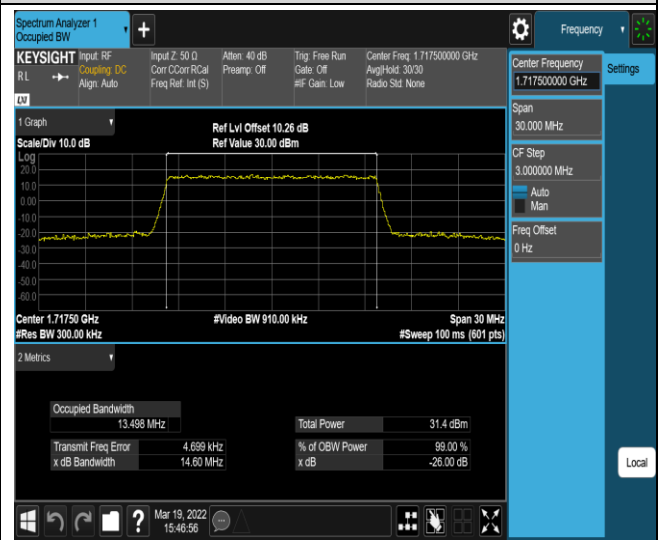

Band4-10MHz-QPSK-20350-50RB#0

Band4-10MHz-16QAM-20000-50RB#0

Band4-10MHz-16QAM-20175-50RB#0

Band4-10MHz-16QAM-20350-50RB#0

Band4-15MHz-QPSK-20025-75RB#0

Band4-15MHz-QPSK-20175-75RB#0

Band4-15MHz-QPSK-20325-75RB#0

Band4-15MHz-16QAM-20025-75RB#0

Band4-15MHz-16QAM-20175-75RB#0

Band4-15MHz-16QAM-20325-75RB#0

Band4-20MHz-QPSK-20050-100RB#0

Band4-20MHz-QPSK-20175-100RB#0

Band4-20MHz-QPSK-20300-100RB#0

Band4-20MHz-16QAM-20050-100RB#0