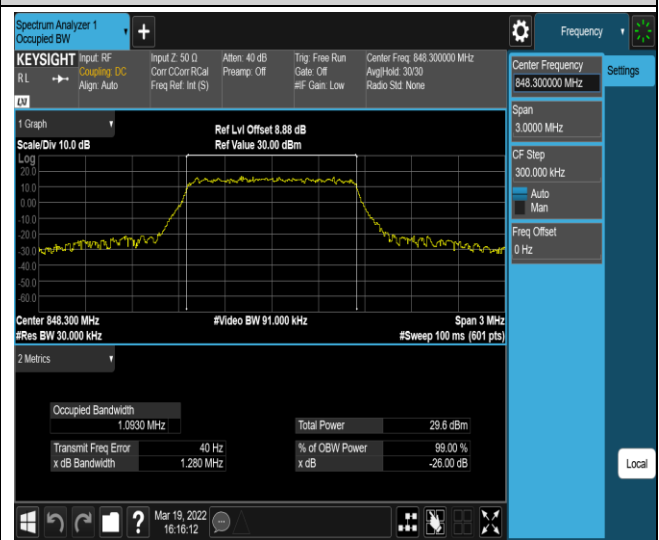

Band5-1.4MHz-16QAM-20643-6RB#0

Band5-3MHz-QPSK-20525-15RB#0