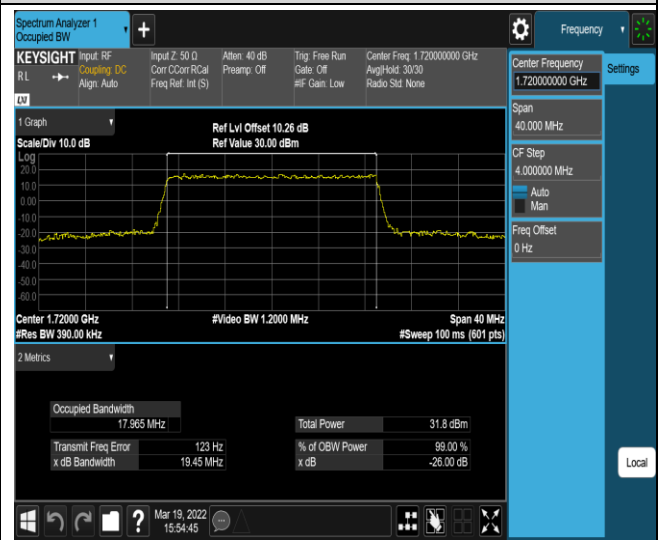

Band4-15MHz-16QAM-20025-75RB#0

Band4-15MHz-16QAM-20175-75RB#0

Band4-15MHz-16QAM-20325-75RB#0

Band4-20MHz-QPSK-20050-100RB#0

Band4-20MHz-QPSK-20175-100RB#0

Band4-20MHz-QPSK-20300-100RB#0

Band4-20MHz-16QAM-20050-100RB#0