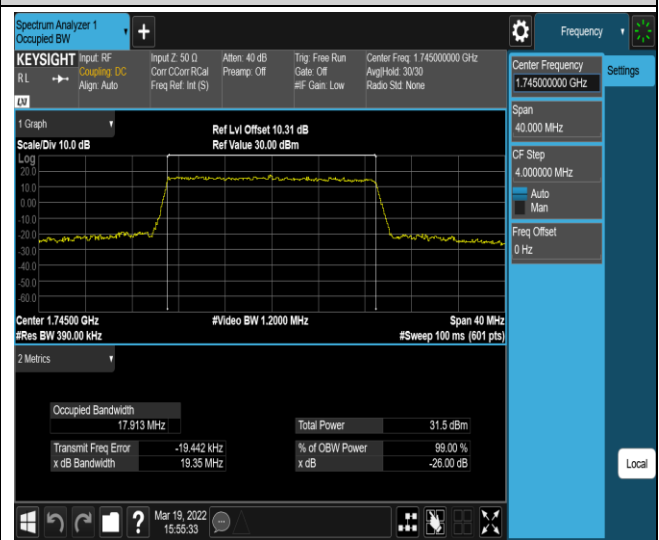

Band4-15MHz-16QAM-20025-75RB#0

Band4-15MHz-16QAM-20175-75RB#0

Band4-15MHz-16QAM-20325-75RB#0

Band4-20MHz-QPSK-20050-100RB#0

Band4-20MHz-QPSK-20175-100RB#0

Band4-20MHz-QPSK-20300-100RB#0

Band4-20MHz-16QAM-20050-100RB#0

Band4-20MHz-16QAM-20175-100RB#0

Band4-20MHz-16QAM-20300-100RB#0

Band5-1.4MHz-QPSK-20407-6RB#0

Band5-1.4MHz-QPSK-20525-6RB#0

Band5-1.4MHz-QPSK-20643-6RB#0

Band5-1.4MHz-16QAM-20407-6RB#0

Band5-1.4MHz-16QAM-20525-6RB#0