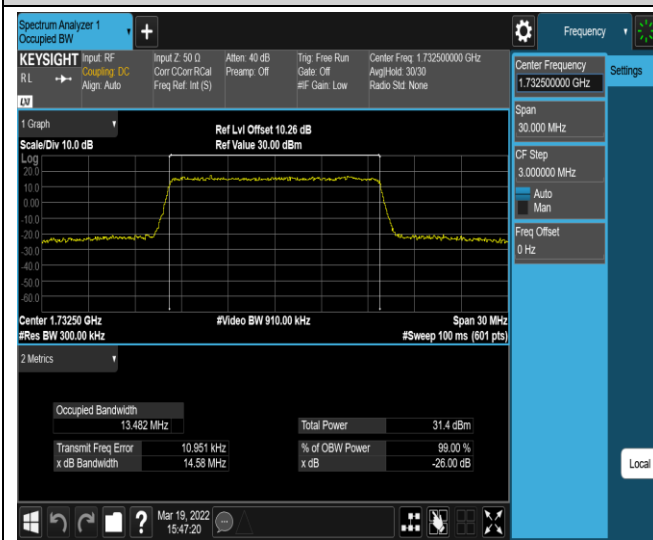

Band4-15MHz-16QAM-20175-75RB#0

Band4-20MHz-QPSK-20050-100RB#0