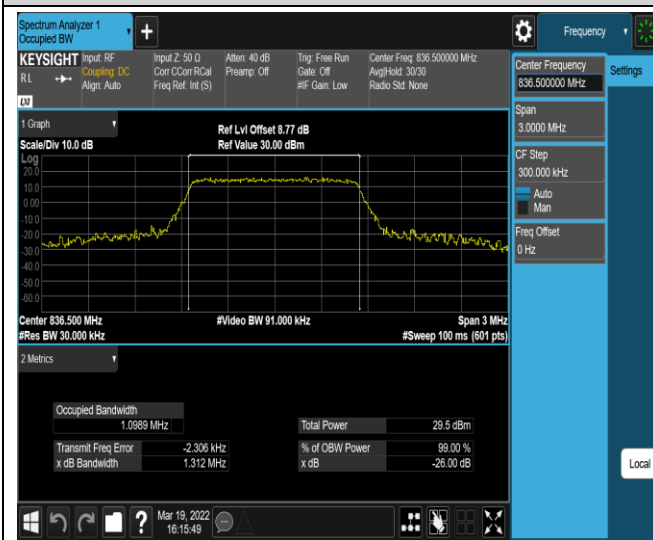

Band5-1.4MHz-16QAM-20525-6RB#0

Band5-3MHz-QPSK-20415-15RB#0