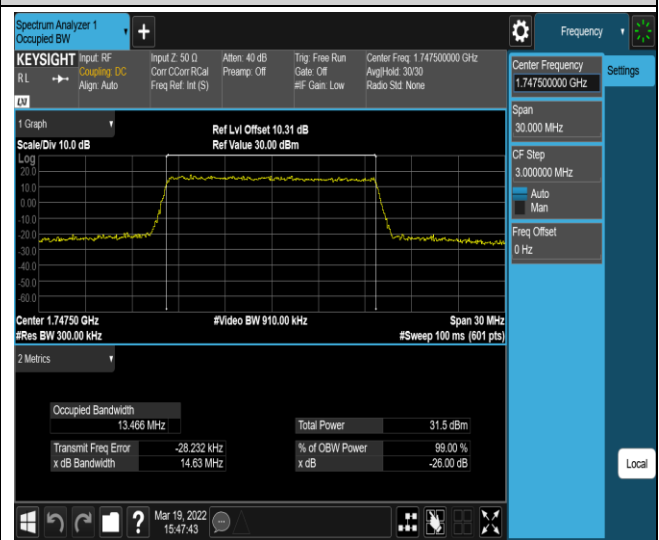

Band4-15MHz-16QAM-20025-75RB#0

Band4-15MHz-16QAM-20175-75RB#0

Band4-15MHz-16QAM-20325-75RB#0

Band4-20MHz-QPSK-20050-100RB#0

Band4-20MHz-QPSK-20175-100RB#0

Band4-20MHz-QPSK-20300-100RB#0

Band4-20MHz-16QAM-20050-100RB#0