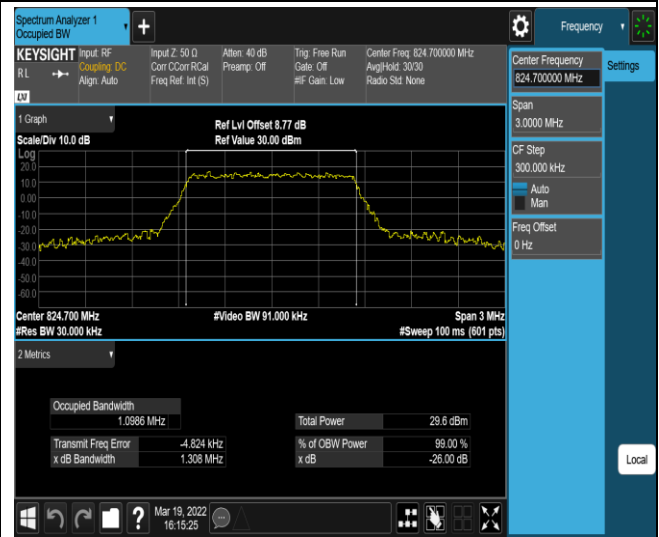

Band4-20MHz-16QAM-20175-100RB#0

Band4-20MHz-16QAM-20300-100RB#0

Band5-1.4MHz-QPSK-20407-6RB#0

Band5-1.4MHz-QPSK-20525-6RB#0

Band5-1.4MHz-QPSK-20643-6RB#0

Band5-1.4MHz-16QAM-20407-6RB#0

Band5-1.4MHz-16QAM-20525-6RB#0