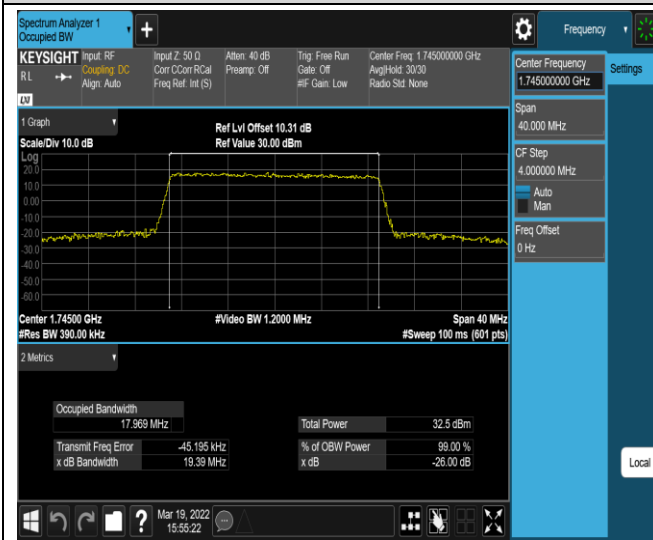

Band4-15MHz-16QAM-20025-75RB#0

Band4-15MHz-16QAM-20175-75RB#0

Band4-15MHz-16QAM-20325-75RB#0

Band4-20MHz-QPSK-20050-100RB#0

Band4-20MHz-QPSK-20175-100RB#0

Band4-20MHz-QPSK-20300-100RB#0

Band4-20MHz-16QAM-20050-100RB#0