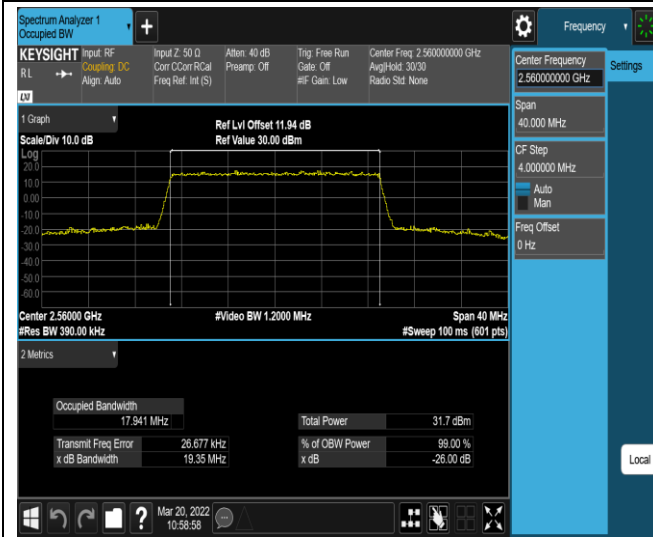

Band7-20MHz-QPSK-21350-100RB#0

Band7-20MHz-16QAM-21100-100RB#0