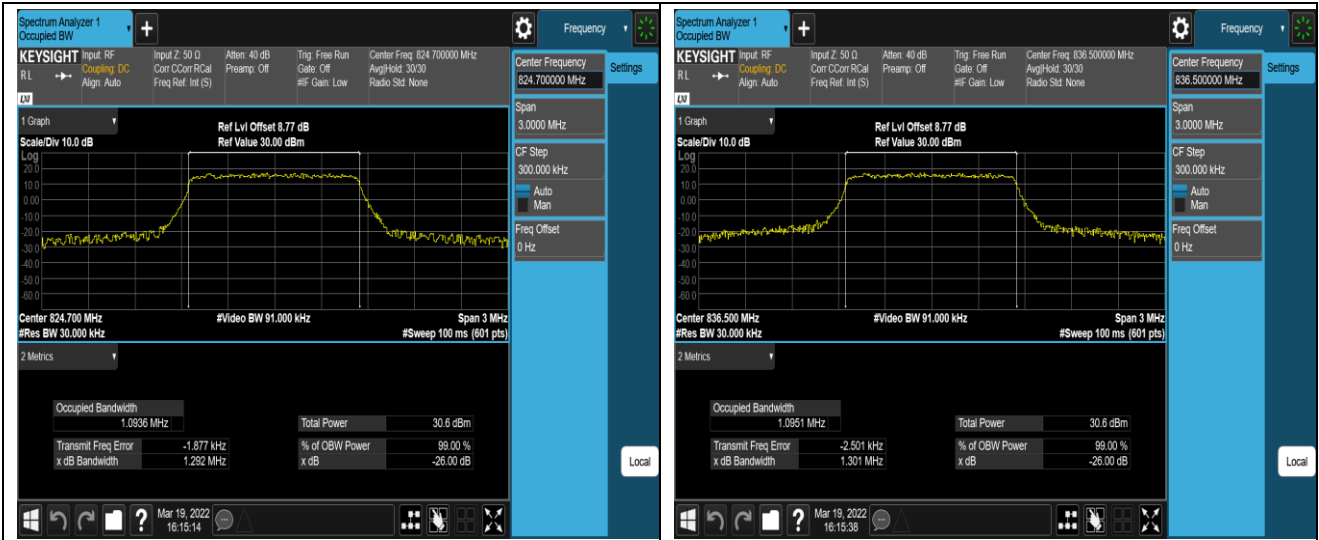

Band5-1.4MHz-QPSK-20407-6RB#0

Band5-1.4MHz-QPSK-20525-6RB#0

Band5-1.4MHz-QPSK-20643-6RB#0

Band5-1.4MHz-16QAM-20407-6RB#0