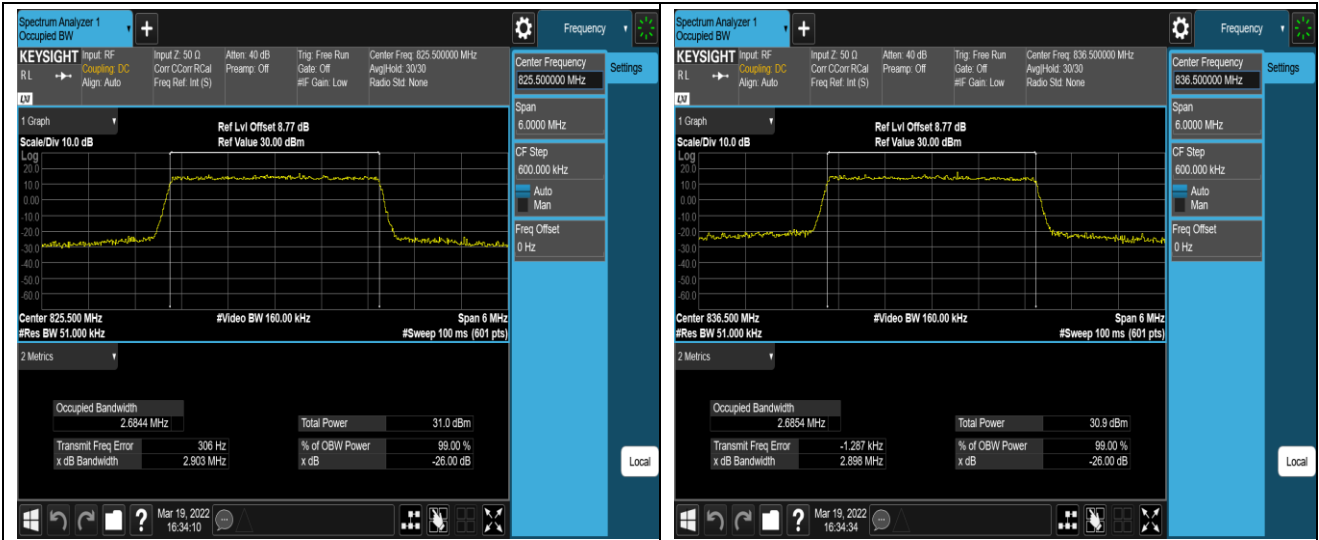

Band5-3MHz-QPSK-20415-15RB#0

Band5-3MHz-QPSK-20525-15RB#0