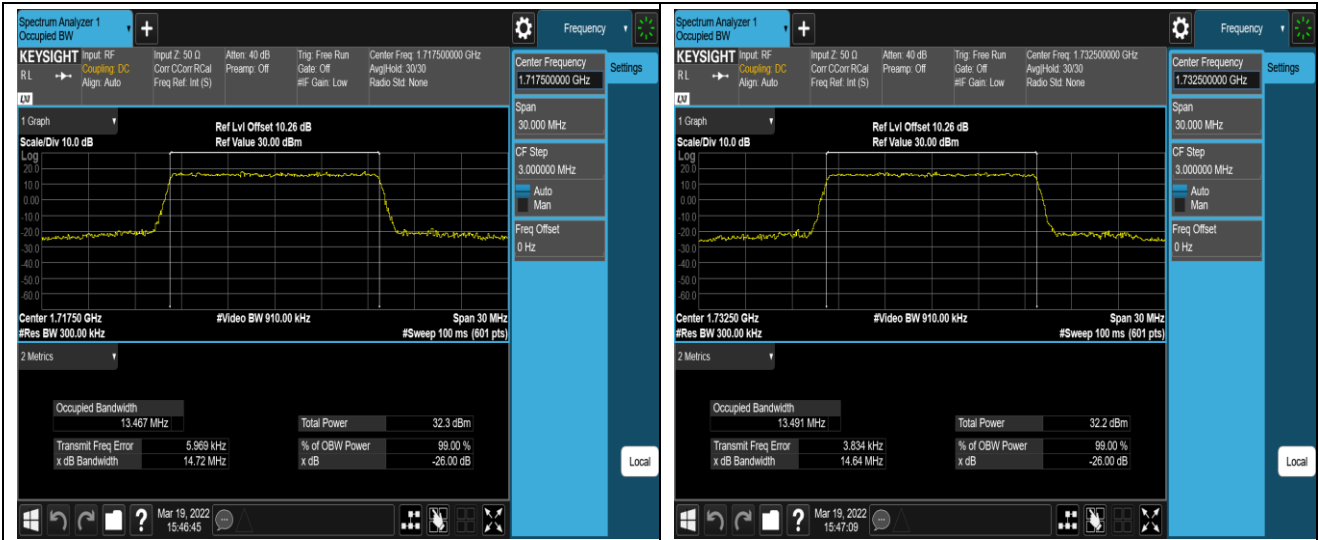

Band4-10MHz-QPSK-20350-50RB#0

Band4-10MHz-16QAM-20000-50RB#0

Band4-10MHz-16QAM-20175-50RB#0

Band4-10MHz-16QAM-20350-50RB#0

Band4-15MHz-QPSK-20025-75RB#0

Band4-15MHz-QPSK-20175-75RB#0

Band4-15MHz-QPSK-20325-75RB#0

Band4-15MHz-16QAM-20025-75RB#0

Band4-15MHz-16QAM-20175-75RB#0

Band4-15MHz-16QAM-20325-75RB#0

Band4-20MHz-QPSK-20050-100RB#0

Band4-20MHz-QPSK-20175-100RB#0

Band4-20MHz-QPSK-20300-100RB#0

Band4-20MHz-16QAM-20050-100RB#0