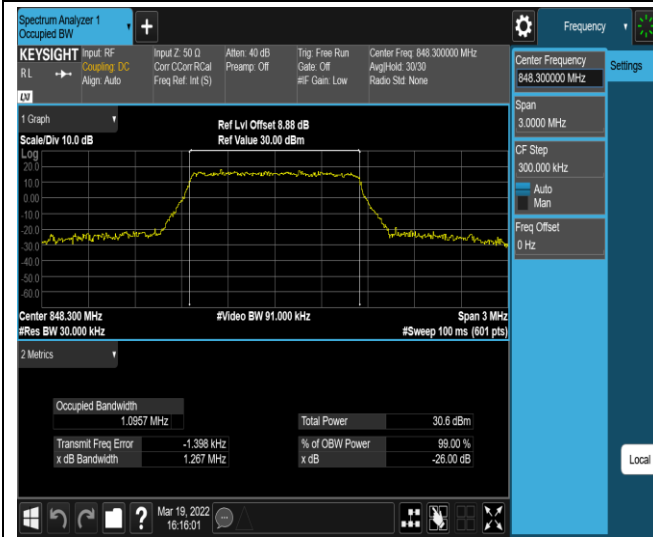

Band4-20MHz-16QAM-20175-100RB#0

Band4-20MHz-16QAM-20300-100RB#0

Band5-1.4MHz-QPSK-20407-6RB#0

Band5-1.4MHz-QPSK-20525-6RB#0

Band5-1.4MHz-QPSK-20643-6RB#0

Band5-1.4MHz-16QAM-20407-6RB#0

Band5-1.4MHz-16QAM-20525-6RB#0