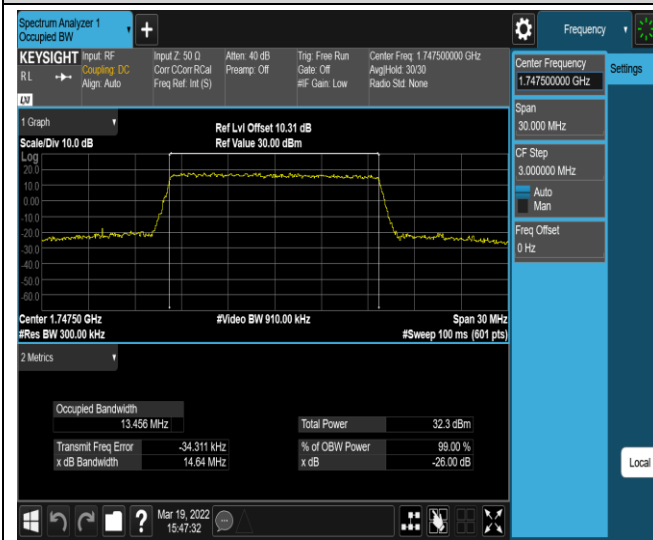

Band4-10MHz-QPSK-20350-50RB#0

Band4-10MHz-16QAM-20000-50RB#0

Band4-10MHz-16QAM-20175-50RB#0

Band4-10MHz-16QAM-20350-50RB#0

Band4-15MHz-QPSK-20025-75RB#0

Band4-15MHz-QPSK-20175-75RB#0

Band4-15MHz-QPSK-20325-75RB#0

Band4-15MHz-16QAM-20025-75RB#0

Band4-15MHz-16QAM-20175-75RB#0

Band4-15MHz-16QAM-20325-75RB#0

Band4-20MHz-QPSK-20050-100RB#0

Band4-20MHz-QPSK-20175-100RB#0

Band4-20MHz-QPSK-20300-100RB#0

Band4-20MHz-16QAM-20050-100RB#0