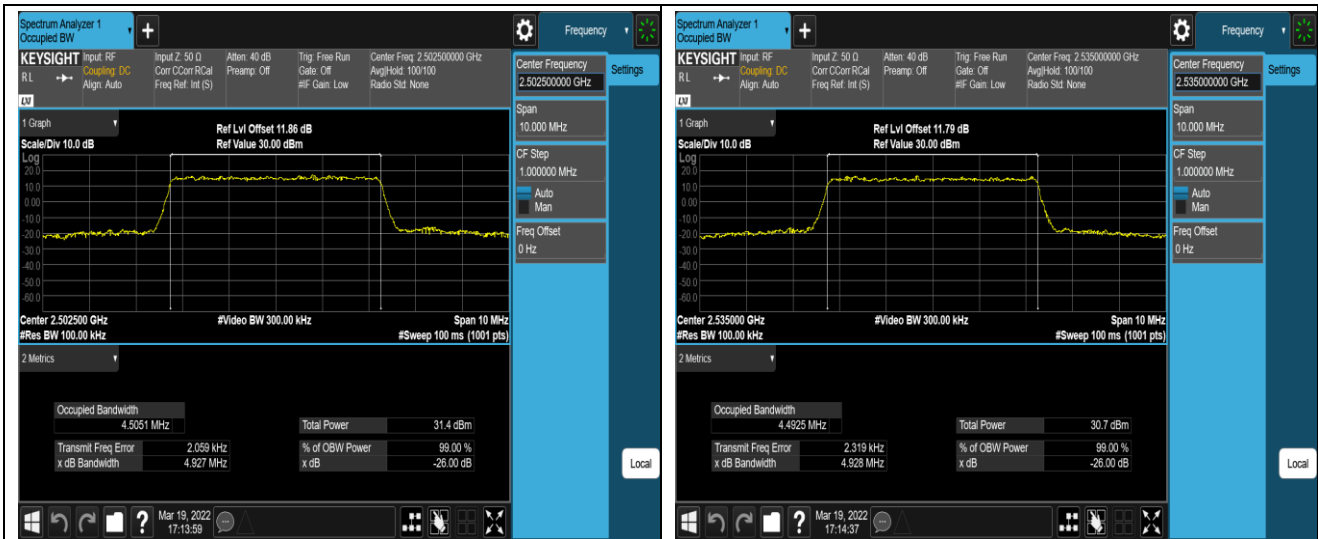

Band7-5MHz-QPSK-21425-25RB#0

Band7-5MHz-16QAM-20775-25RB#0