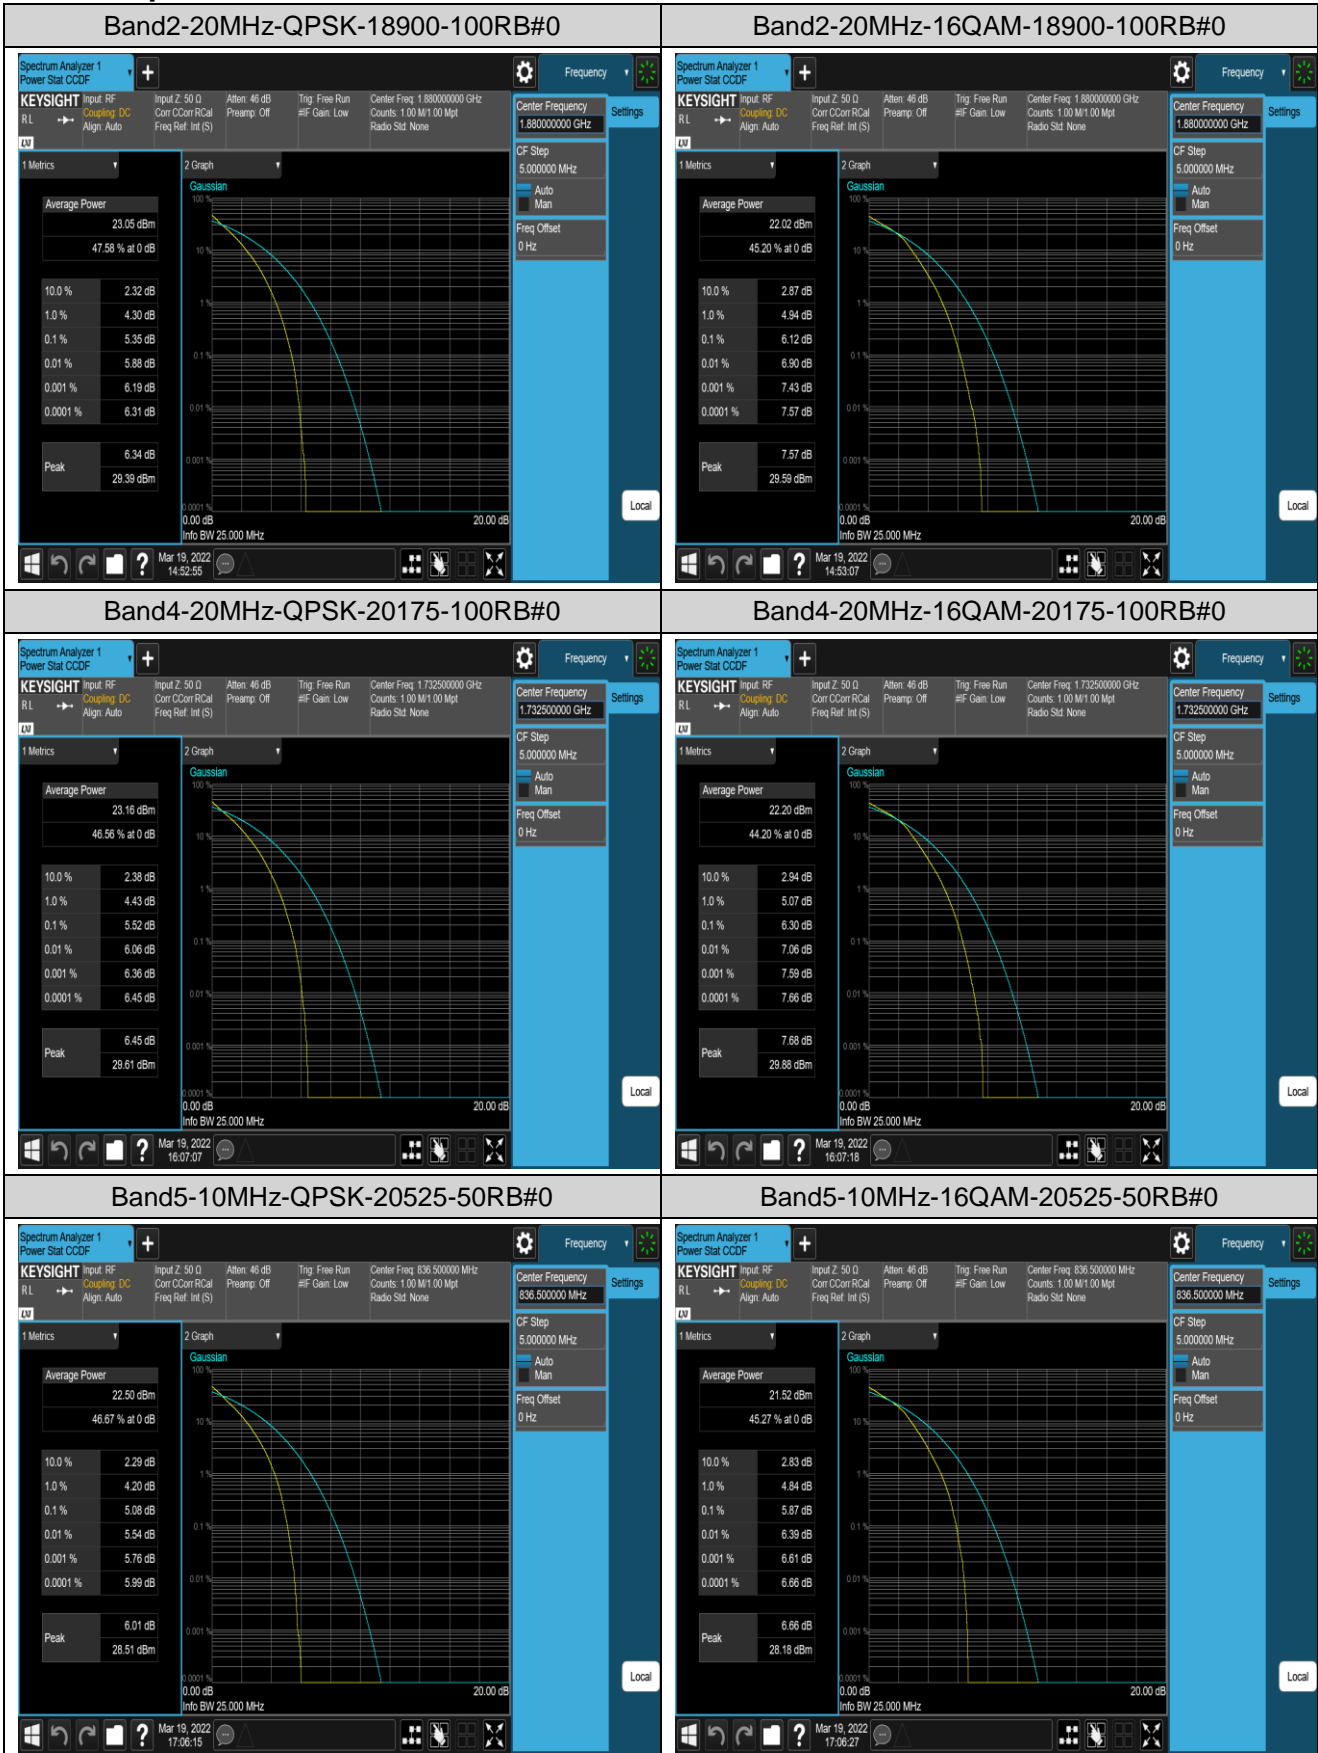

Test Graphs