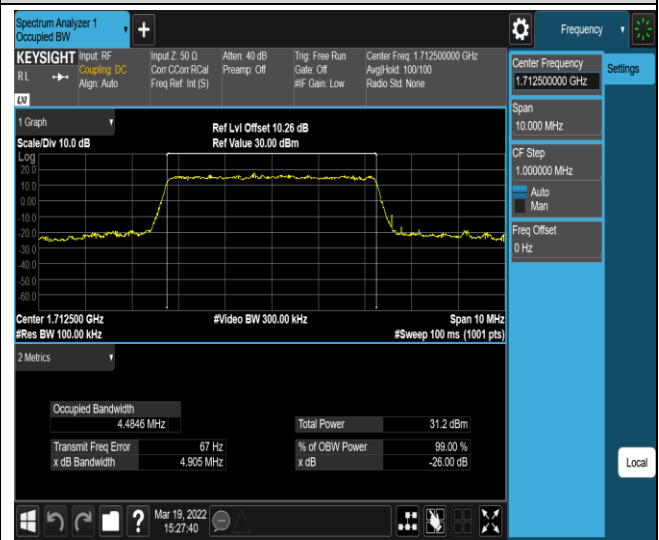

Band4-5MHz-16QAM-19975-25RB#0

Band4-5MHz-16QAM-20375-25RB#0