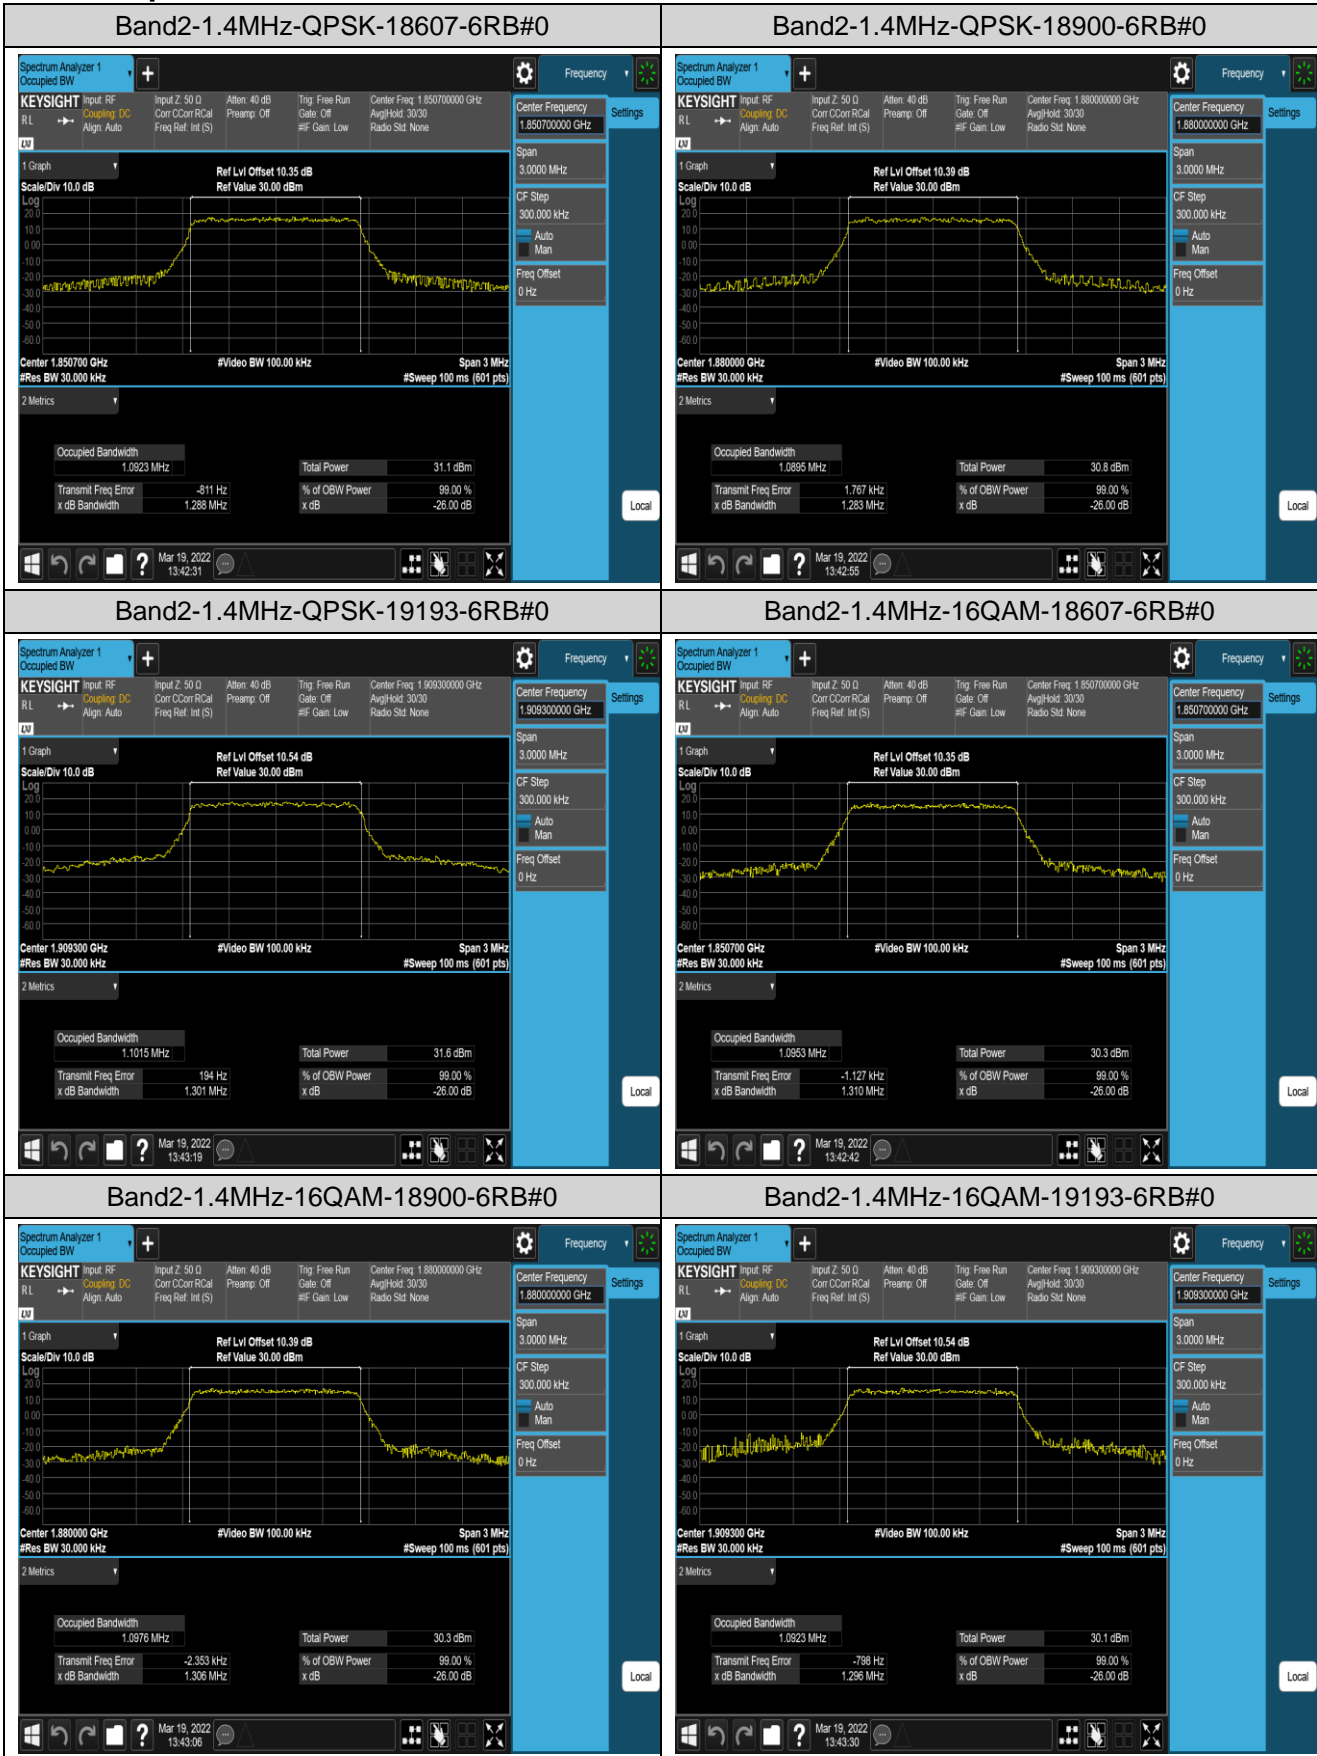

Test Graphs