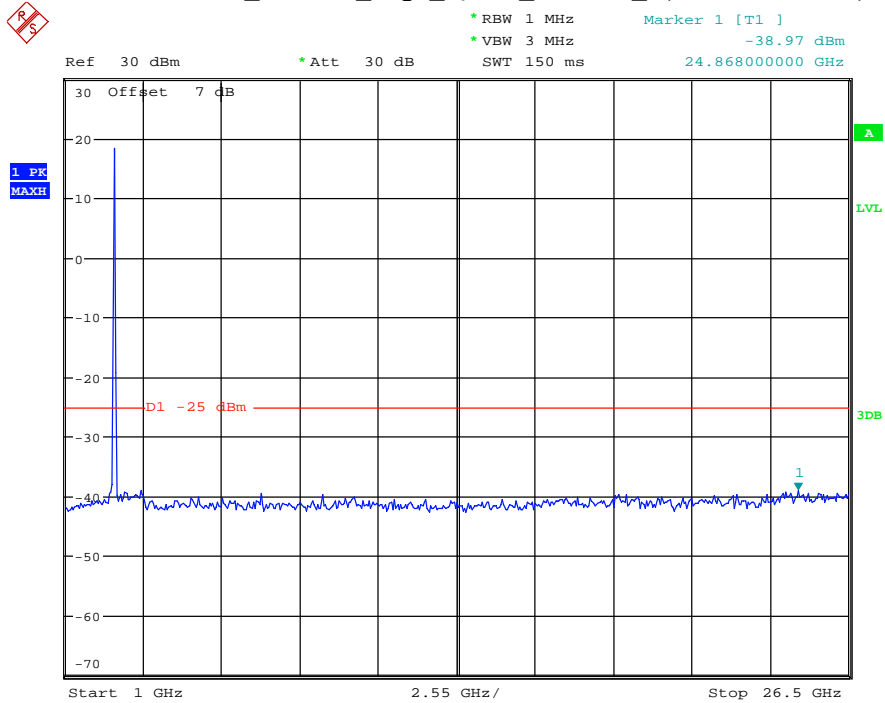

Date: 17.AUG.2021 14:27:45

Band 38_15 MHz_Middle_QPSK_RB75#0_2(1GHz-26.5GHz)

Date: 17.AUG.2021 14:27:55

Band 38_15 MHz_High_QPSK_RB75#0_1(30MHz-1GHz)

Date: 17.AUG.2021 14:28:19

Band 38_15 MHz_High_QPSK_RB75#0_2(1GHz-26.5GHz)