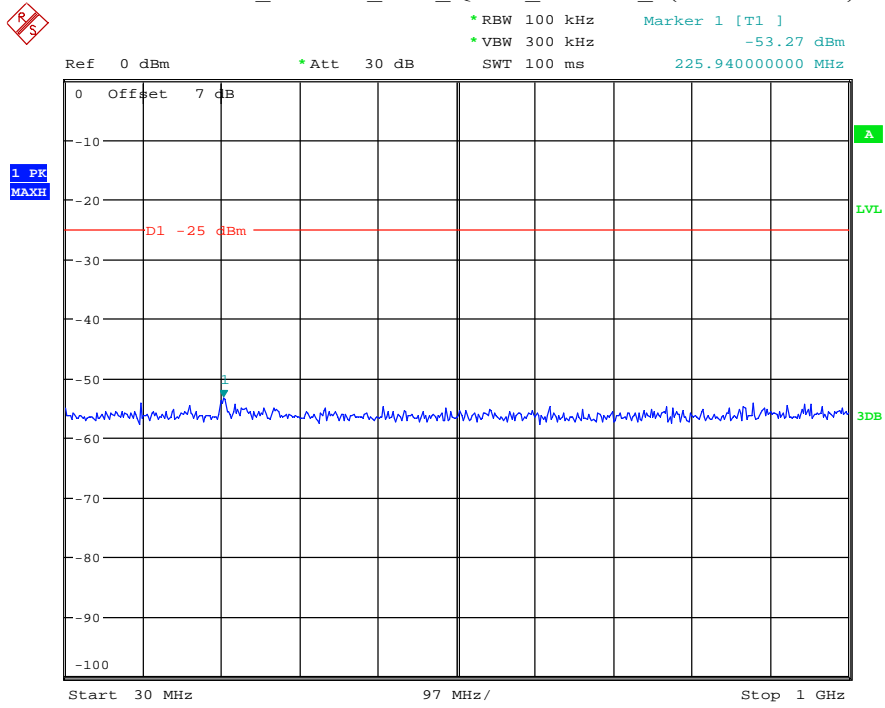

Band 41_10 MHz_Low_QPSK_RB50#0_1(30MHz-1GHz)

Date: 17.AUG.2021 14:18:57