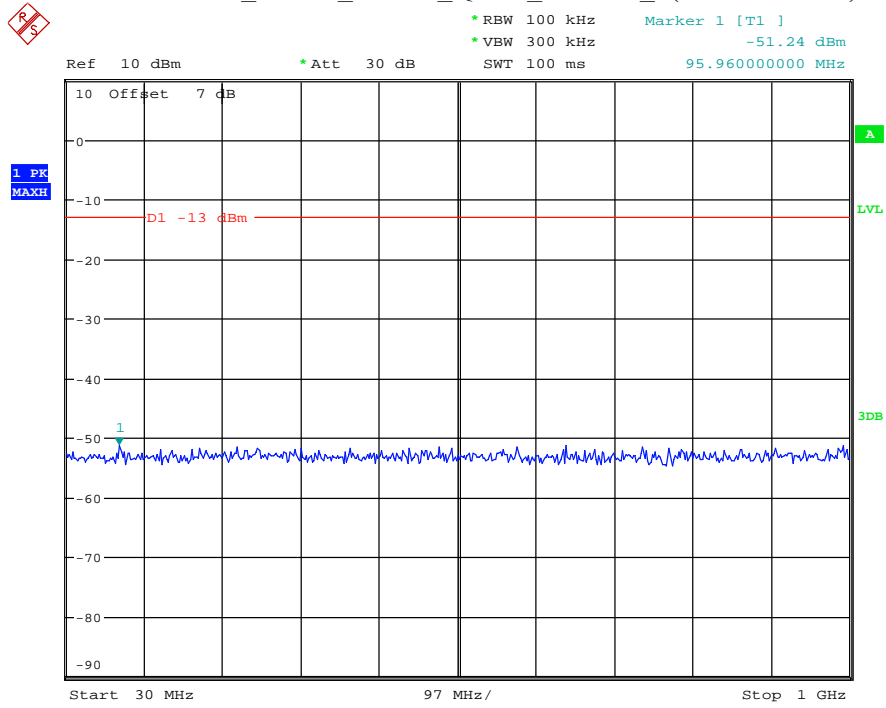

Date: 16.AUG.2021 14:06:17

Band 4_5 MHz_Low_QPSK_RB25#0_1(30MHz-1GHz)

Date: 16.AUG.2021 14:06:36

Band 4_5 MHz_Low_QPSK_RB25#0_2(1GHz-20GHz)

Date: 16.AUG.2021 14:06:46

Band 4_5 MHz_Middle_QPSK_RB25#0_1(30MHz-1GHz)