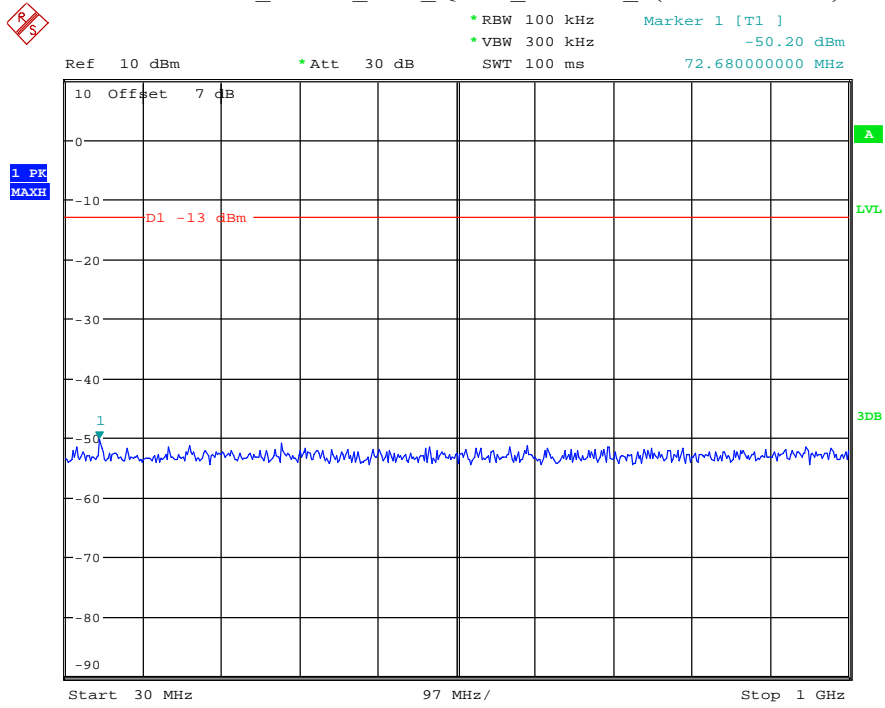

Band 4_3 MHz_Low_QPSK_RB15#0_1(30MHz-1GHz)

Date: 16.AUG.2021 14:05:11