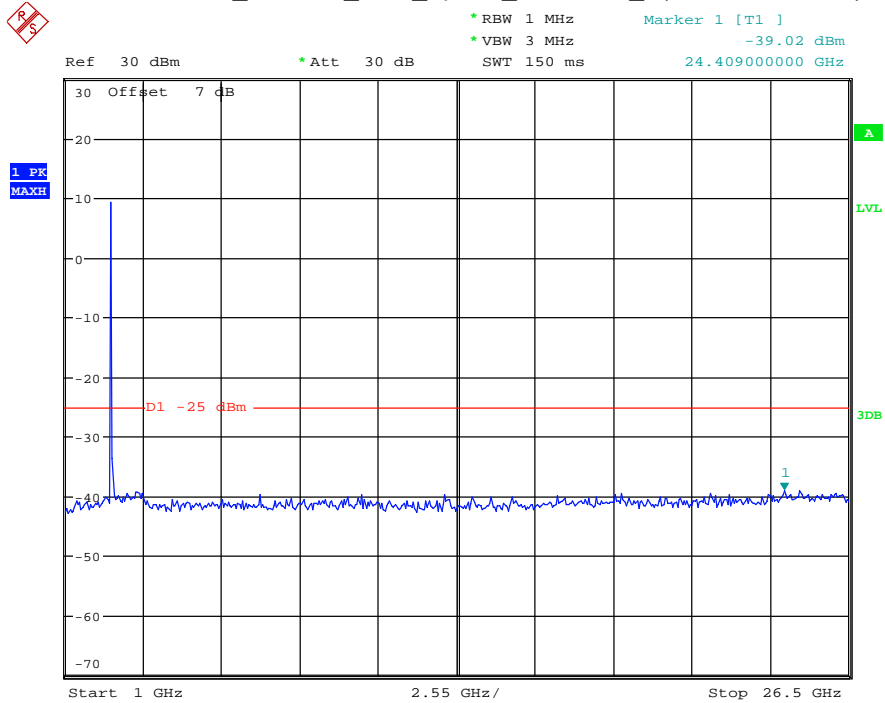

Band 7_20 MHz_Low_QPSK_RB100#0_2(1GHz-26.5GHz)

Date: 16.AUG.2021 14:24:18