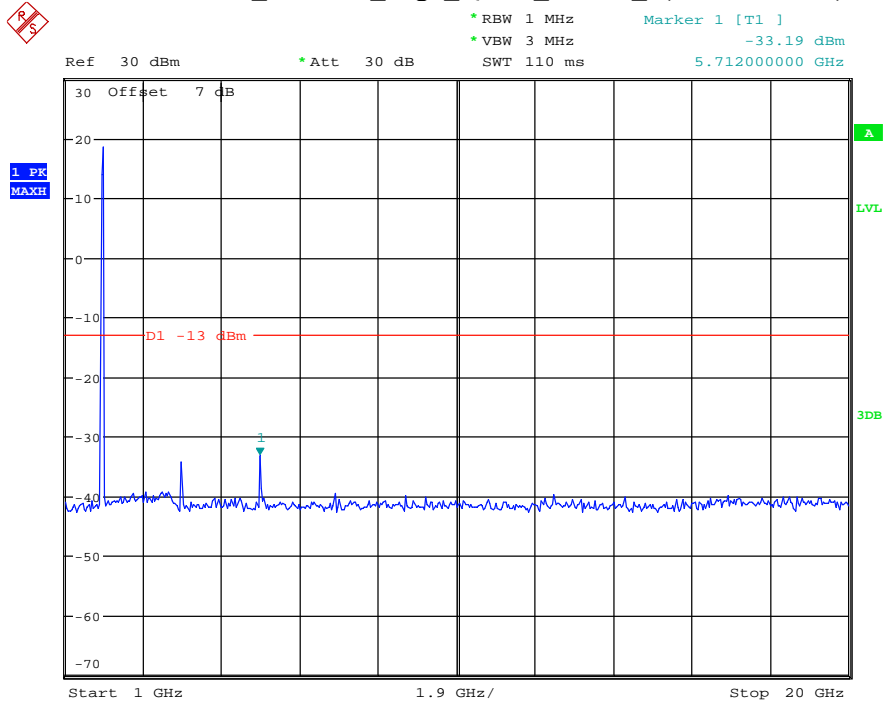

Date: 16.AUG.2021 13:54:47

Band 2_1.4 MHz_Middle_QPSK_RB6#0_2(1GHz-20GHz)

Date: 16.AUG.2021 13:54:58

Band 2_1.4 MHz_High_QPSK_RB6#0_1(30MHz-1GHz)

Date: 16.AUG.2021 13:55:14

Band 2_1.4 MHz_High_QPSK_RB6#0_2(1GHz-20GHz)