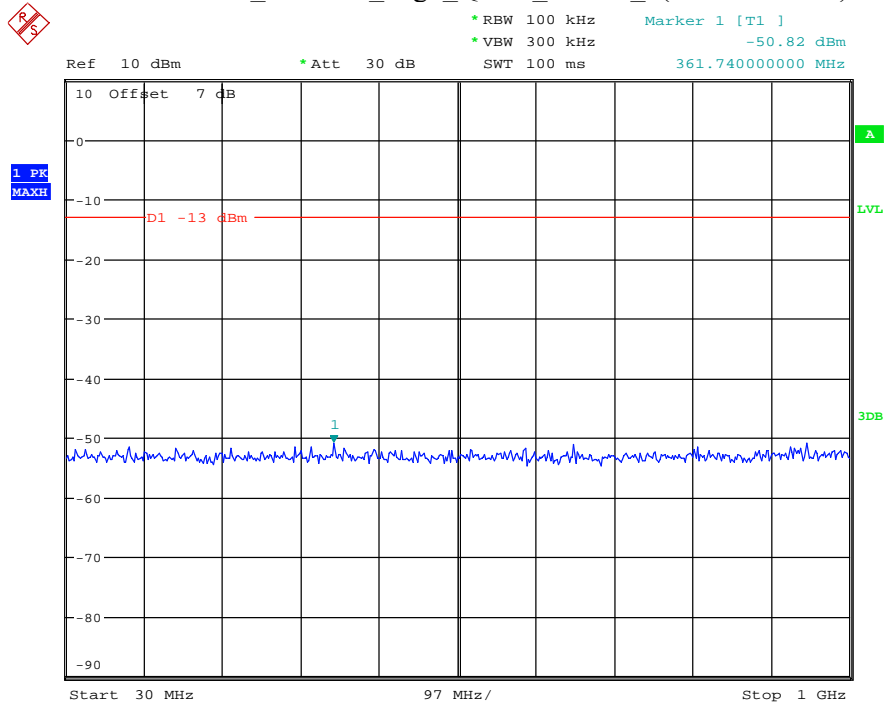

Band 4_1.4 MHz_High_QPSK_RB6#0_1(30MHz-1GHz)

Date: 16.AUG.2021 14:04:42