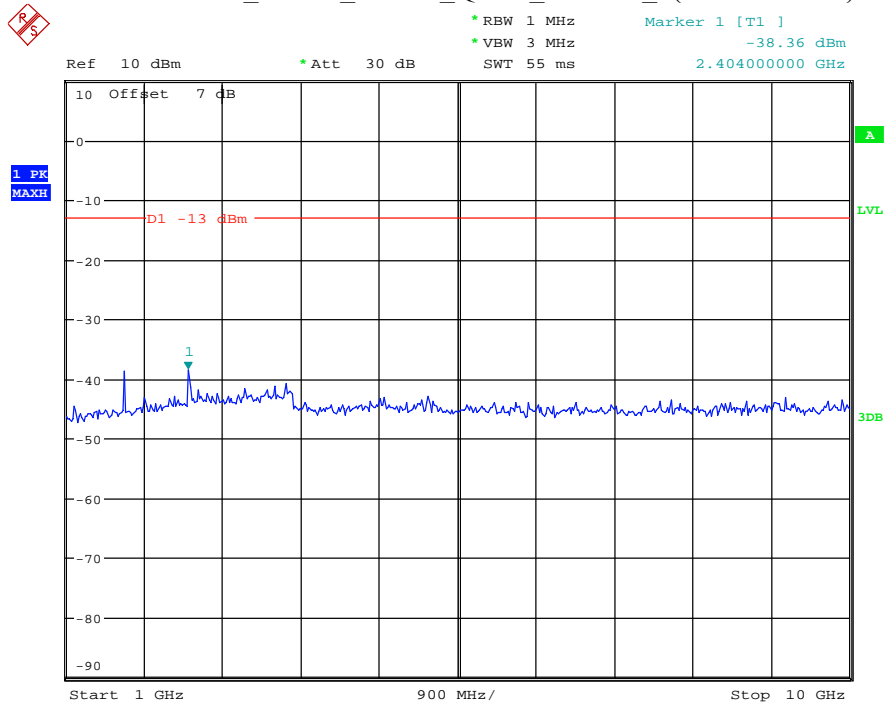

Band 5_3 MHz_Middle_QPSK_RB15#0_2(1GHz-10GHz)

Date: 16.AUG.2021 14:15:14