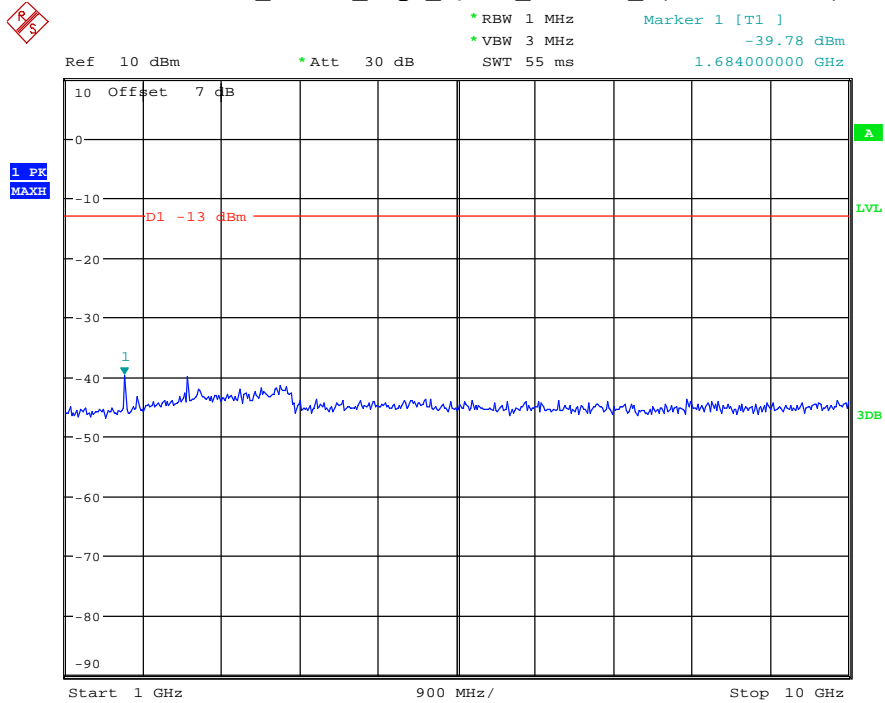

Date: 16.AUG.2021 14:15:04

Band 5_3 MHz_Middle_QPSK_RB15#0_2(1GHz-10GHz)

Date: 16.AUG.2021 14:15:14

Band 5_3 MHz_High_QPSK_RB15#0_1(30MHz-1GHz)

Date: 16.AUG.2021 14:15:31

Band 5_3 MHz_High_QPSK_RB15#0_2(1GHz-10GHz)

Date: 16.AUG.2021 14:15:42

Band 5_5 MHz_Low_QPSK_RB25#0_1(30MHz-1GHz)

Date: 16.AUG.2021 14:16:04

Band 5_5 MHz_Low_QPSK_RB25#0_2(1GHz-10GHz)

Date: 16.AUG.2021 14:16:14

Band 5_5 MHz_Middle_QPSK_RB25#0_1(30MHz-1GHz)