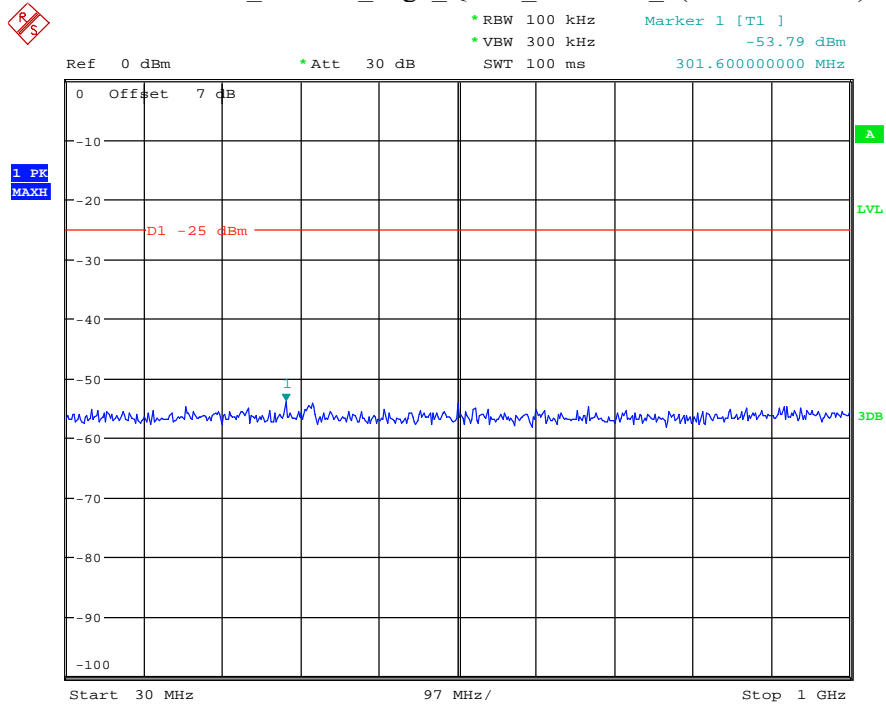

Band 41_20 MHz_High_QPSK_RB100#0_1(30MHz-1GHz)

Date: 17.AUG.2021 14:23:31