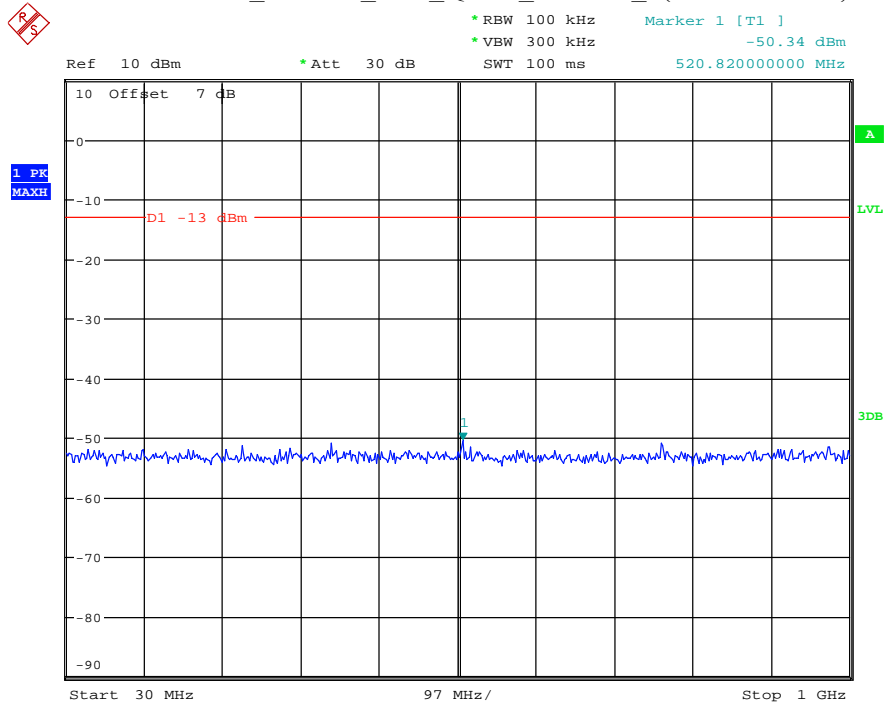

Band 2_10 MHz_Low_QPSK_RB50#0_1(30MHz-1GHz)

Date: 16.AUG.2021 13:58:37