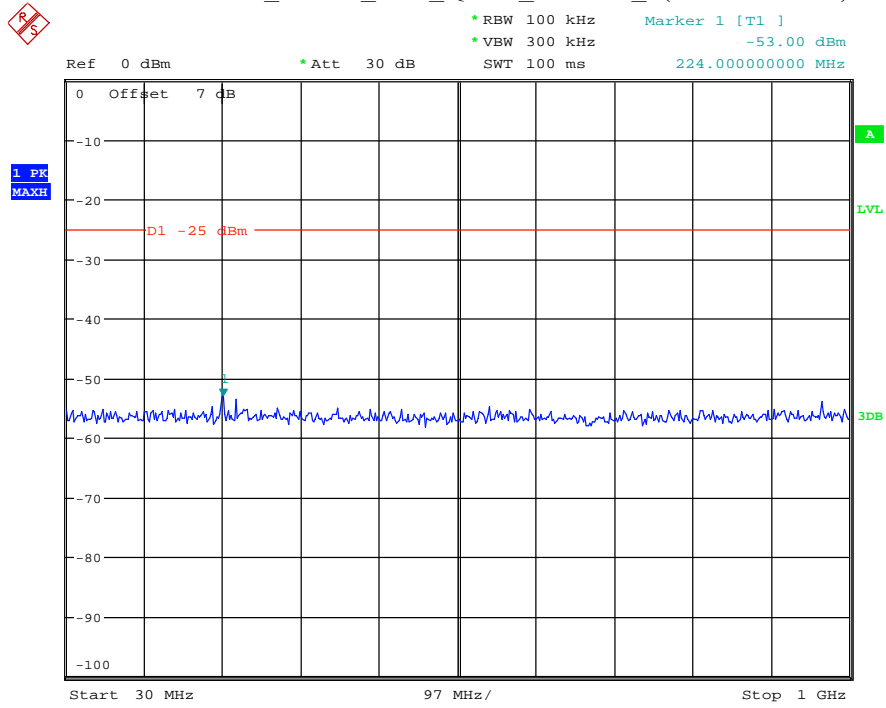

Band 41_5 MHz_Low_QPSK_RB25#0_1(30MHz-1GHz)

Date: 17.AUG.2021 14:17:25