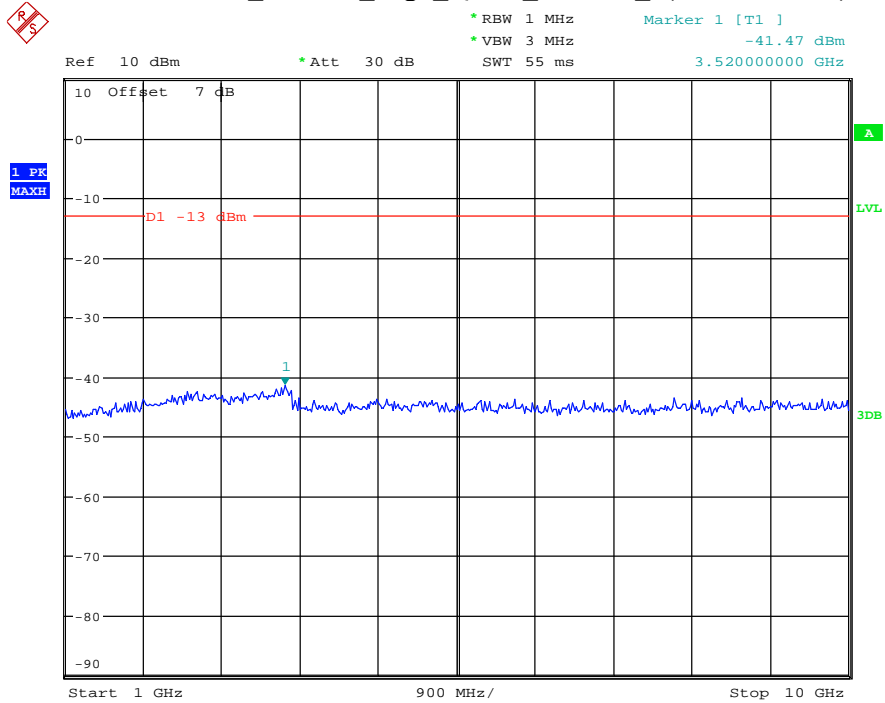

Date: 16.AUG.2021 14:17:59

Band 5_10 MHz_Middle_QPSK_RB50#0_2(1GHz-10GHz)

Date: 16.AUG.2021 14:18:24

Band 5_10 MHz_High_QPSK_RB50#0_1(30MHz-1GHz)

Date: 16.AUG.2021 14:18:43

Band 5_10 MHz_High_QPSK_RB50#0_2(1GHz-10GHz)

Date: 16.AUG.2021 14:18:54

Band 7_5 MHz_Low_QPSK_RB25#0_1(30MHz-1GHz)

Date: 16.AUG.2021 14:19:16

Band 7_5 MHz_Low_QPSK_RB25#0_2(1GHz-26.5GHz)

Date: 16.AUG.2021 14:19:26

Band 7_5 MHz_Middle_QPSK_RB25#0_1(30MHz-1GHz)