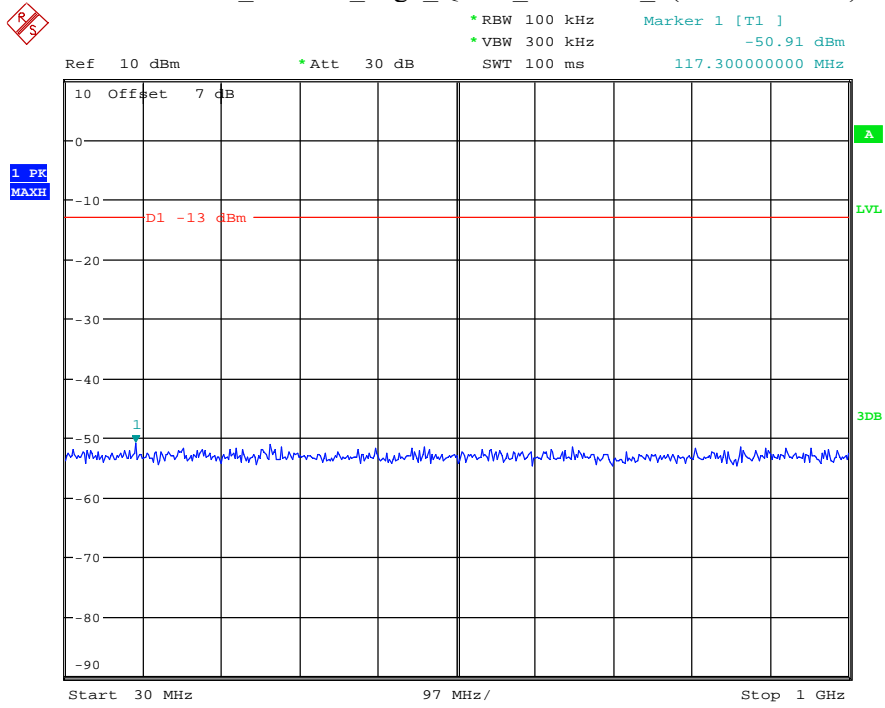

Band 4_20 MHz_High_QPSK_RB100#0_1(30MHz-1GHz)

Date: 16.AUG.2021 14:12:34