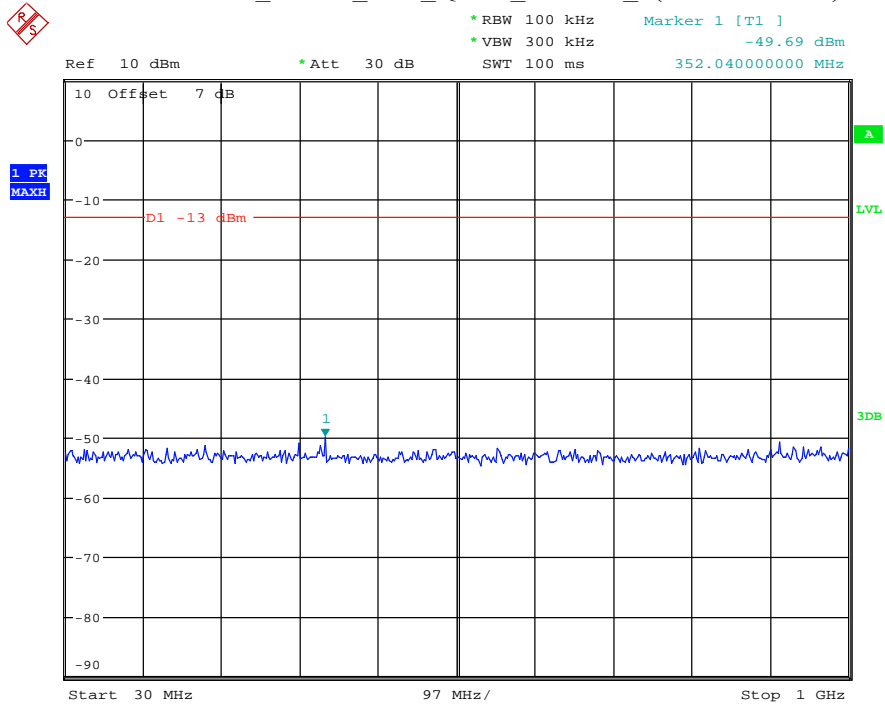

Band 4_5 MHz_Low_QPSK_RB25#0_1(30MHz-1GHz)

Date: 16.AUG.2021 14:06:36