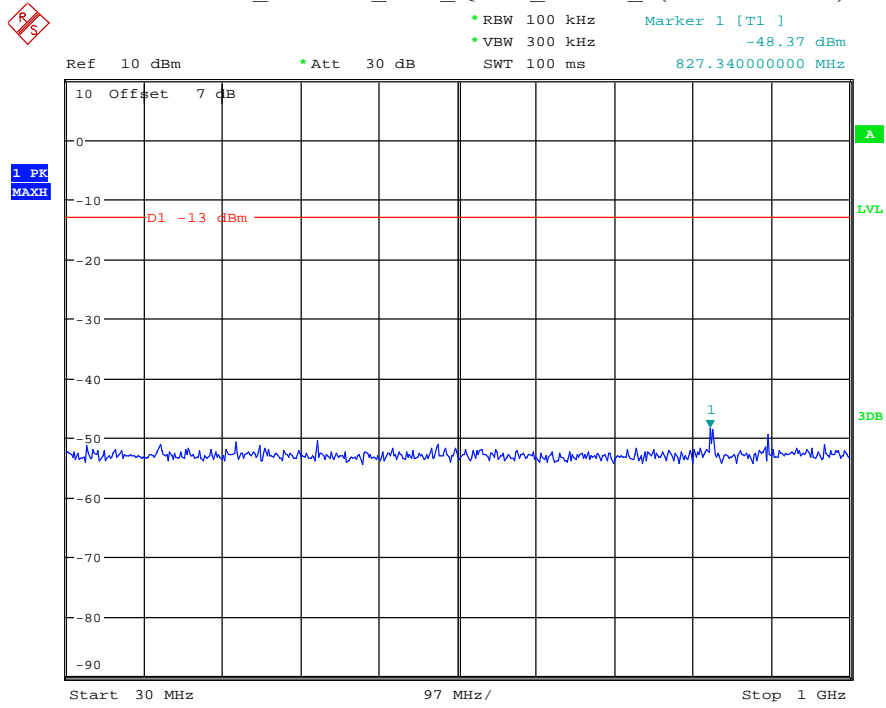

Please refer to following plots:

Band 2_1.4 MHz_Low_QPSK_RB6#0_1(30MHz-1GHz)

Date: 16.AUG.2021 13:54:20

Band 2_1.4 MHz_Low_QPSK_RB6#0_2(1GHz-20GHz)

Date: 16.AUG.2021 13:54:30

Band 2_1.4 MHz_Middle_QPSK_RB6#0_1(30MHz-1GHz)