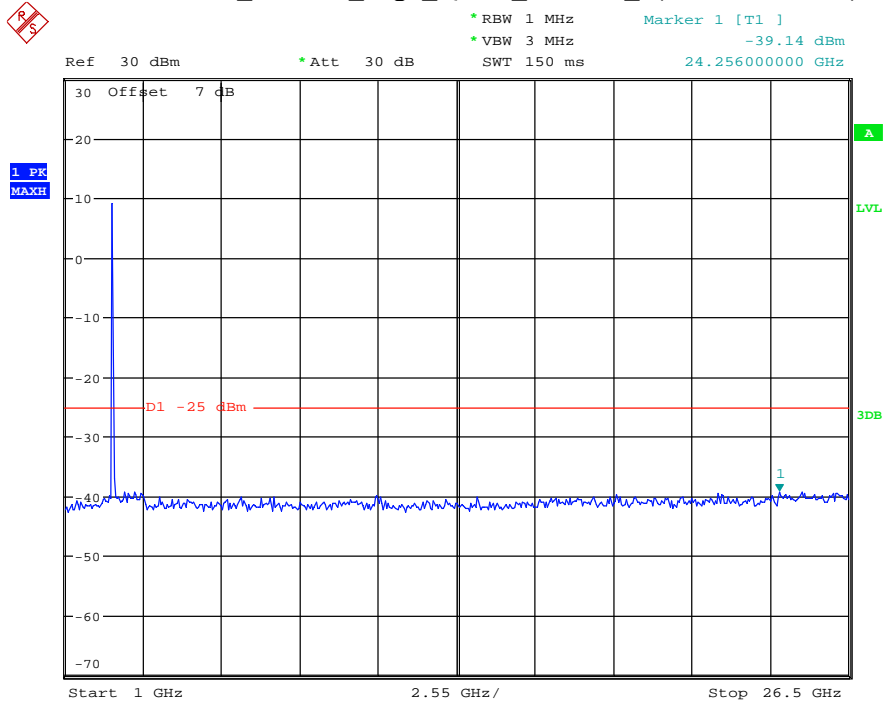

Date: 16.AUG.2021 14:22:54

Band 7_15 MHz_Middle_QPSK_RB75#0_2(1GHz-26.5GHz)

Date: 16.AUG.2021 14:23:05

Band 7_15 MHz_High_QPSK_RB75#0_1(30MHz-1GHz)

Date: 16.AUG.2021 14:23:32

Band 7_15 MHz_High_QPSK_RB75#0_2(1GHz-26.5GHz)