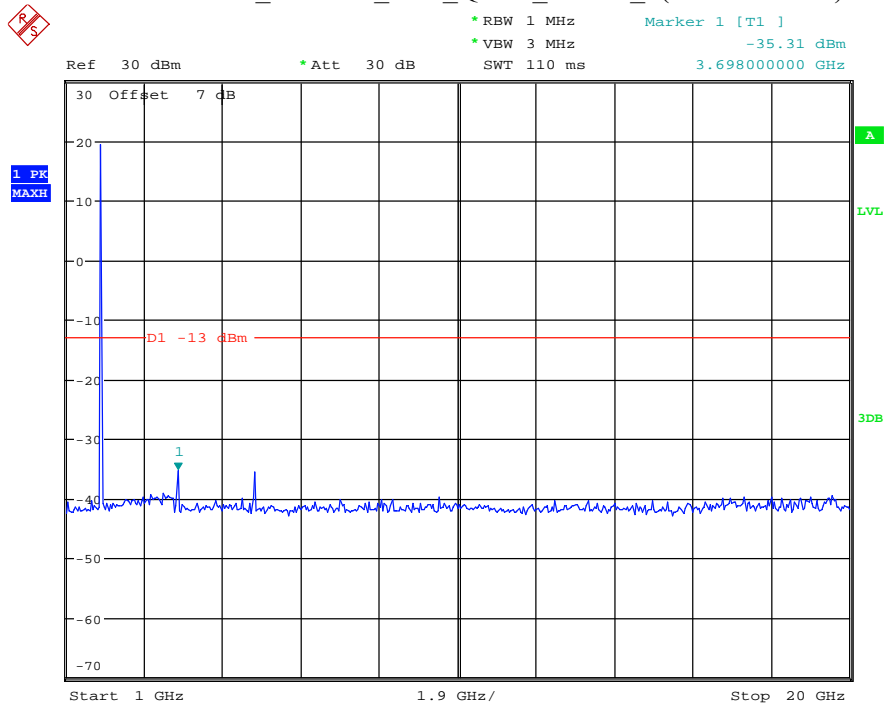

Please refer to following plots:

Band 2_1.4 MHz_Low_QPSK_RB6#0_1(30MHz-1GHz)

Date: 16.AUG.2021 13:54:20

Band 2_1.4 MHz_Low_QPSK_RB6#0_2(1GHz-20GHz)

Date: 16.AUG.2021 13:54:30

Band 2_1.4 MHz_Middle_QPSK_RB6#0_1(30MHz-1GHz)