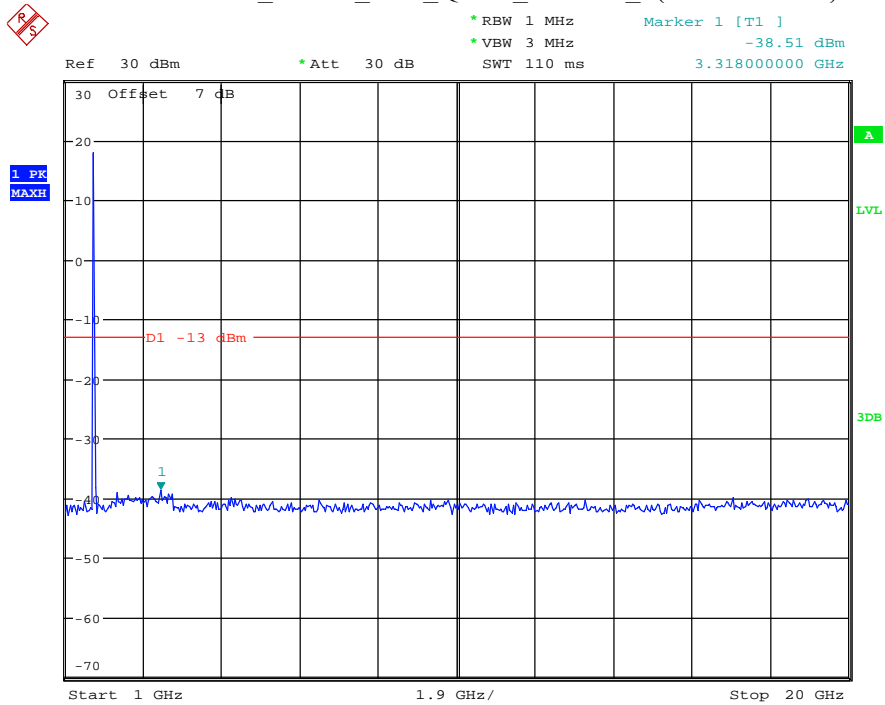

Band 4_3 MHz_Low_QPSK_RB15#0_2(1GHz-20GHz)

Date: 16.AUG.2021 14:05:22