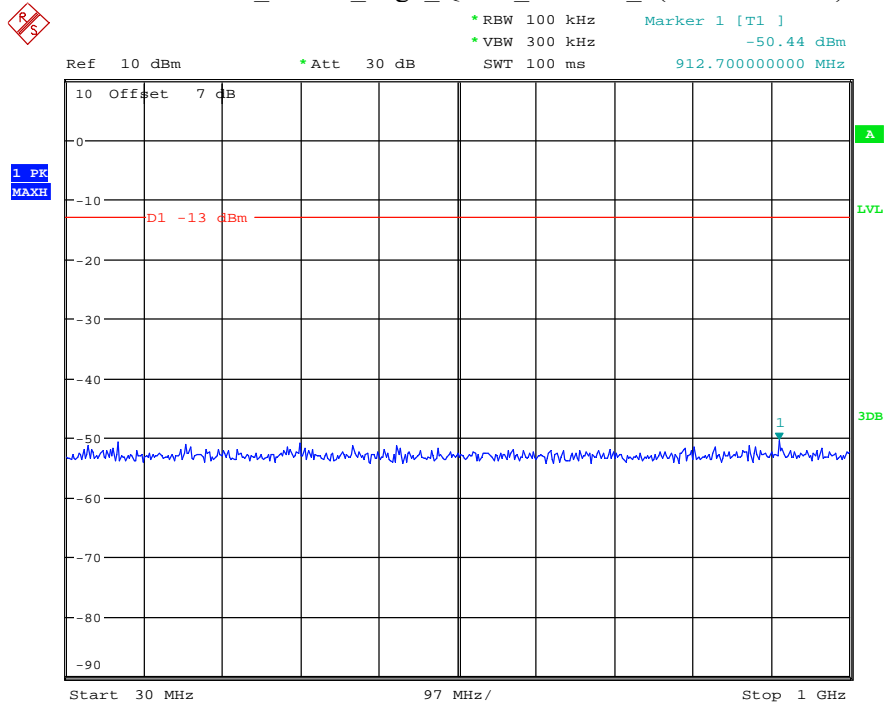

Band 2_5 MHz_High_QPSK_RB25#0_1(30MHz-1GHz)

Date: 16.AUG.2021 13:58:06