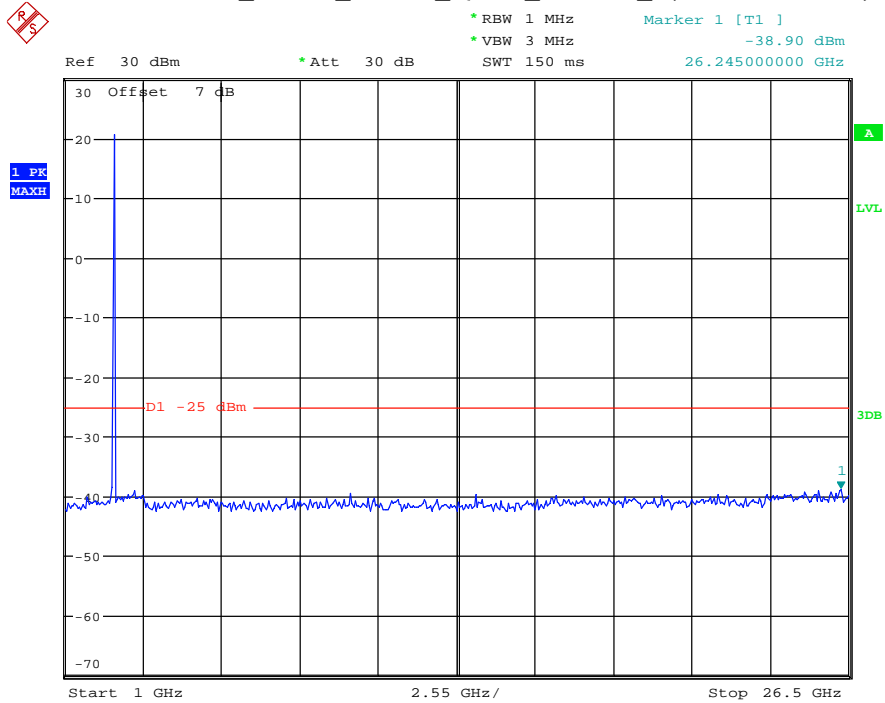

Band 38_5 MHz_Middle_QPSK_RB25#0_2(1GHz-26.5GHz)

Date: 17.AUG.2021 14:24:38