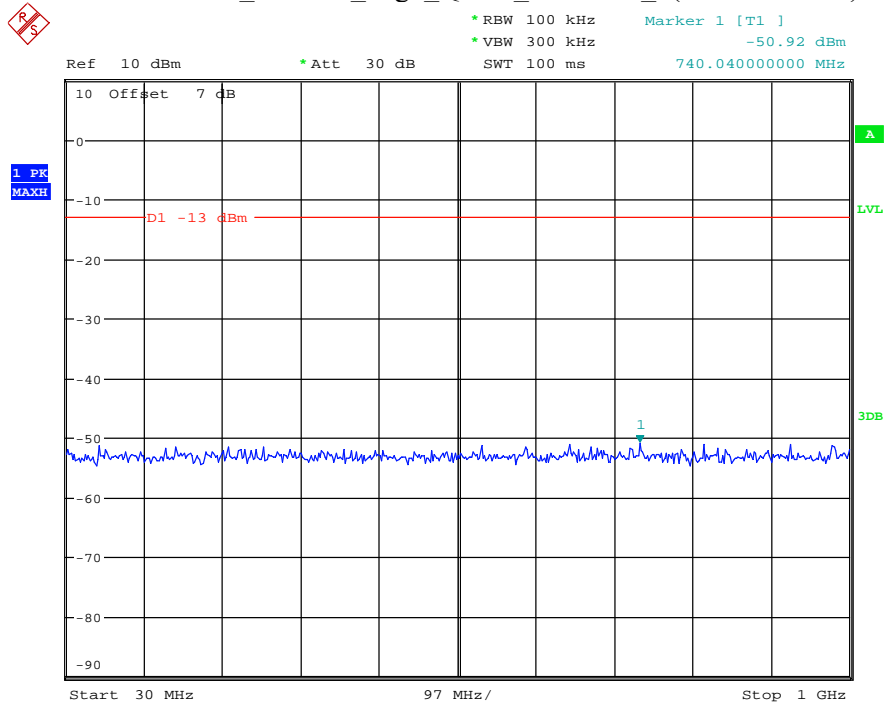

Band 2_20 MHz_High_QPSK_RB100#0_1(30MHz-1GHz)

Date: 16.AUG.2021 14:03:14