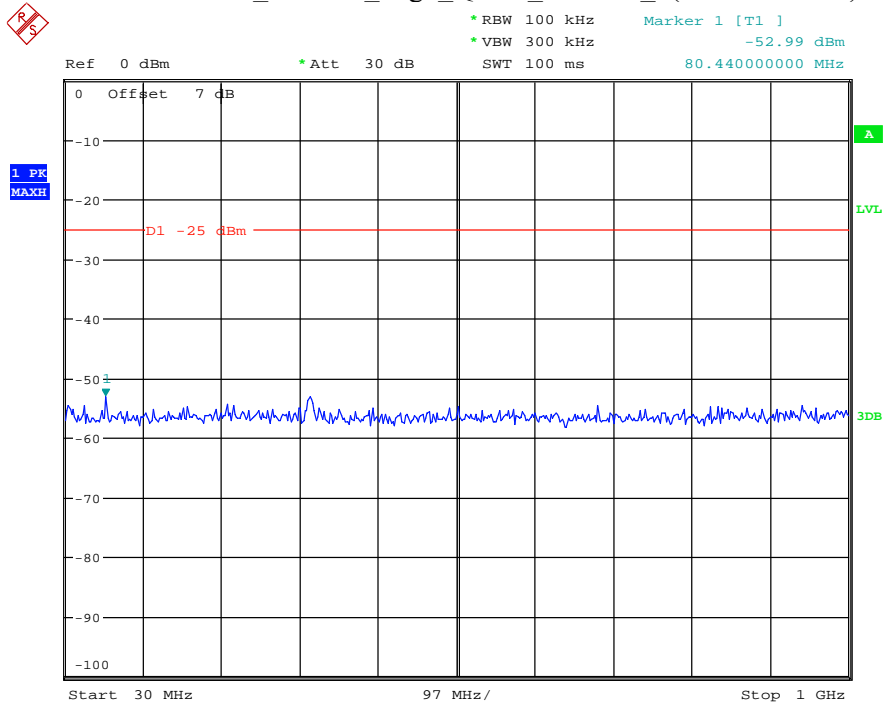

Band 41_15 MHz_High_QPSK_RB75#0_1(30MHz-1GHz)

Date: 17.AUG.2021 14:21:43