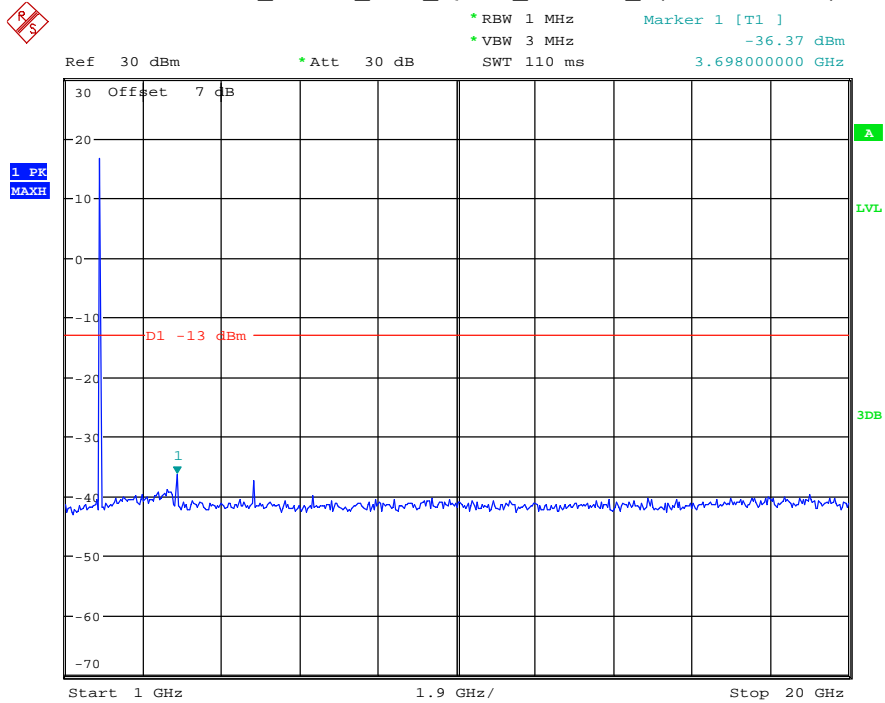

Band 2_3 MHz_Low_QPSK_RB15#0_2(1GHz-20GHz)

Date: 16.AUG.2021 13:55:54