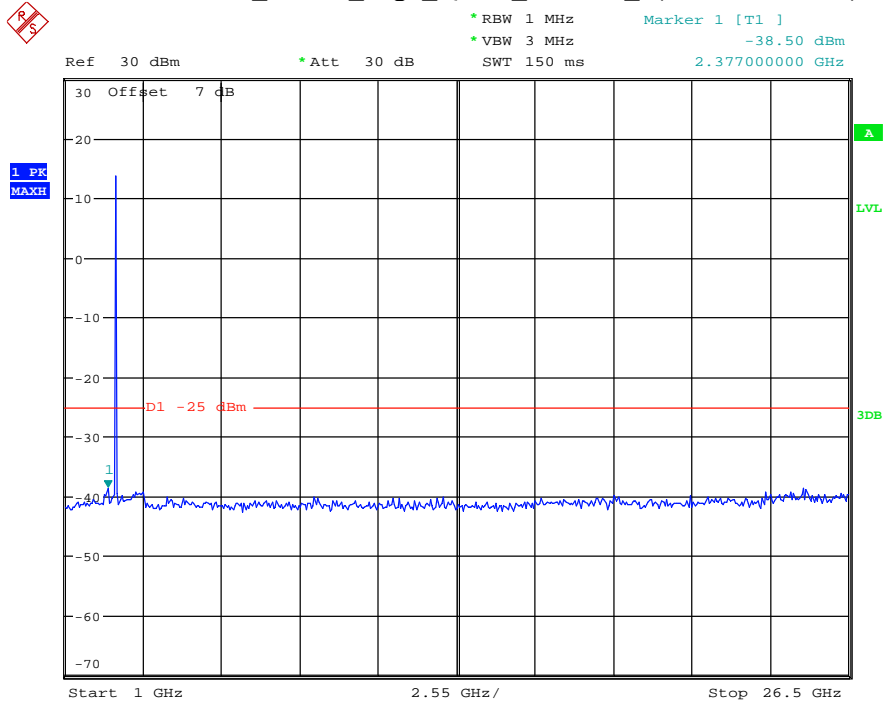

Date: 17.AUG.2021 14:17:55

Band 41_5 MHz_Middle_QPSK_RB25#0_2(1GHz-26.5GHz)

Date: 17.AUG.2021 14:18:06

Band 41_5 MHz_High_QPSK_RB25#0_1(30MHz-1GHz)

Date: 17.AUG.2021 14:18:22

Band 41_5 MHz_High_QPSK_RB25#0_2(1GHz-26.5GHz)