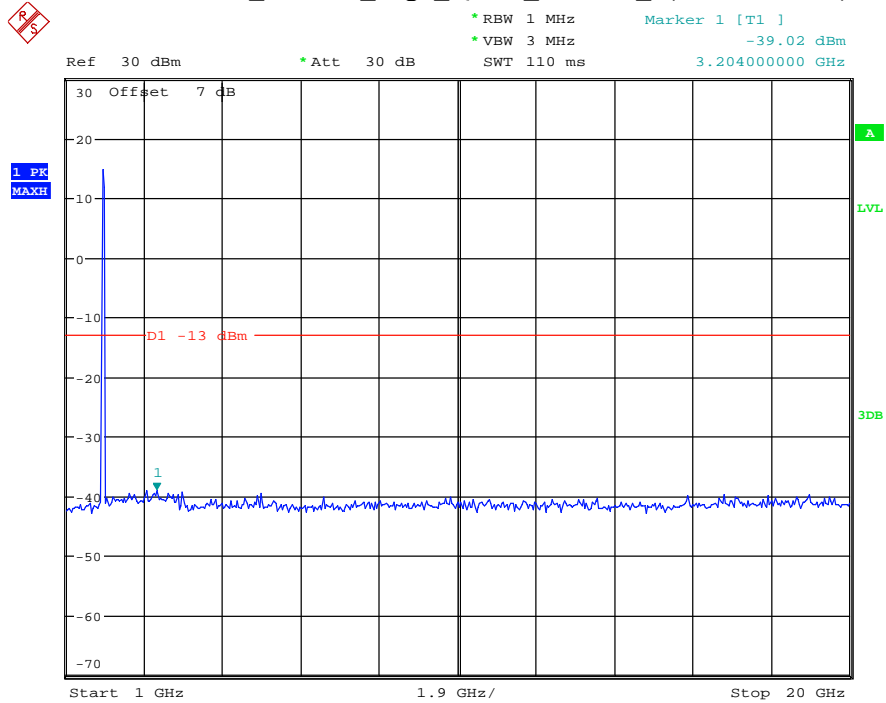

Date: 16.AUG.2021 13:59:10

Band 2_10 MHz_Middle_QPSK_RB50#0_2(1GHz-20GHz)

Date: 16.AUG.2021 13:59:21

Band 2_10 MHz_High_QPSK_RB50#0_1(30MHz-1GHz)

Date: 16.AUG.2021 13:59:40

Band 2_10 MHz_High_QPSK_RB50#0_2(1GHz-20GHz)