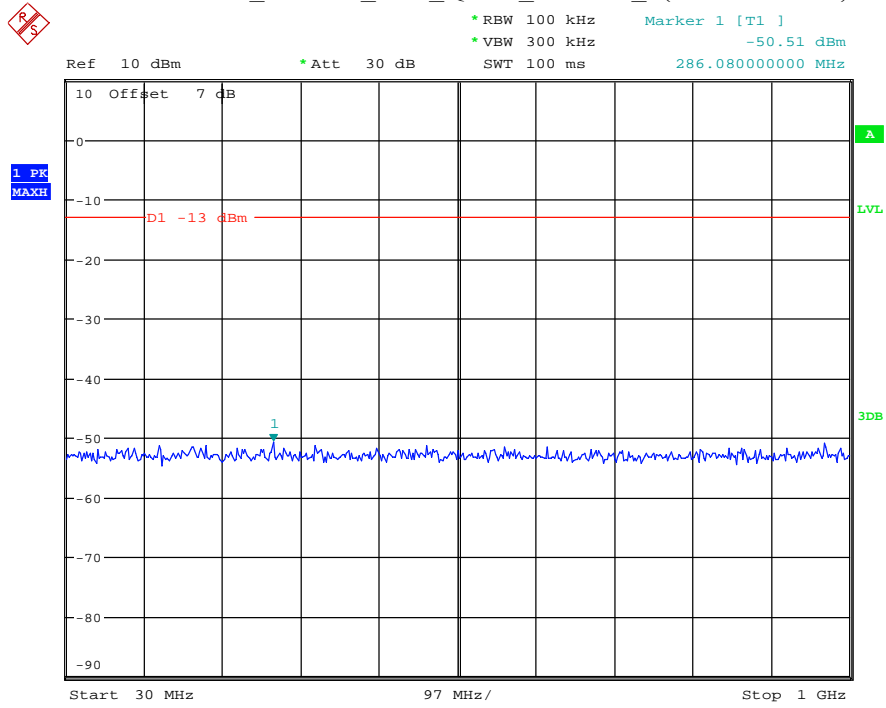

Band 2_15 MHz_Low_QPSK_RB75#0_1(30MHz-1GHz)

Date: 16.AUG.2021 14:00:19