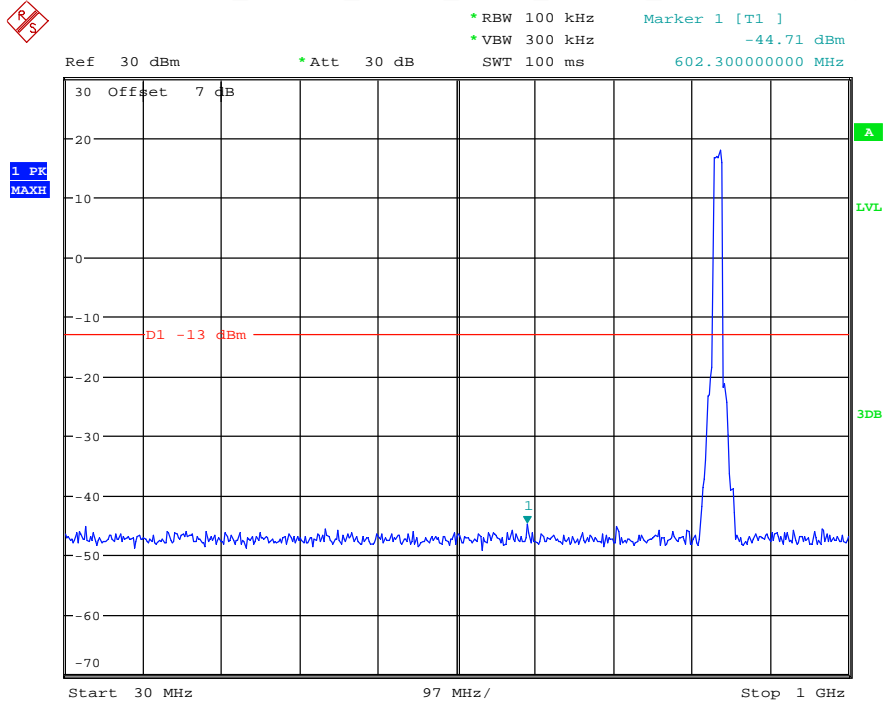

Date: 16.AUG.2021 14:17:09

Band 5_10 MHz_Low_QPSK_RB50#0_1(30MHz-1GHz)

Date: 16.AUG.2021 14:17:30

Band 5_10 MHz_Low_QPSK_RB50#0_2(1GHz-10GHz)

Date: 16.AUG.2021 14:17:40

Band 5_10 MHz_Middle_QPSK_RB50#0_1(30MHz-1GHz)