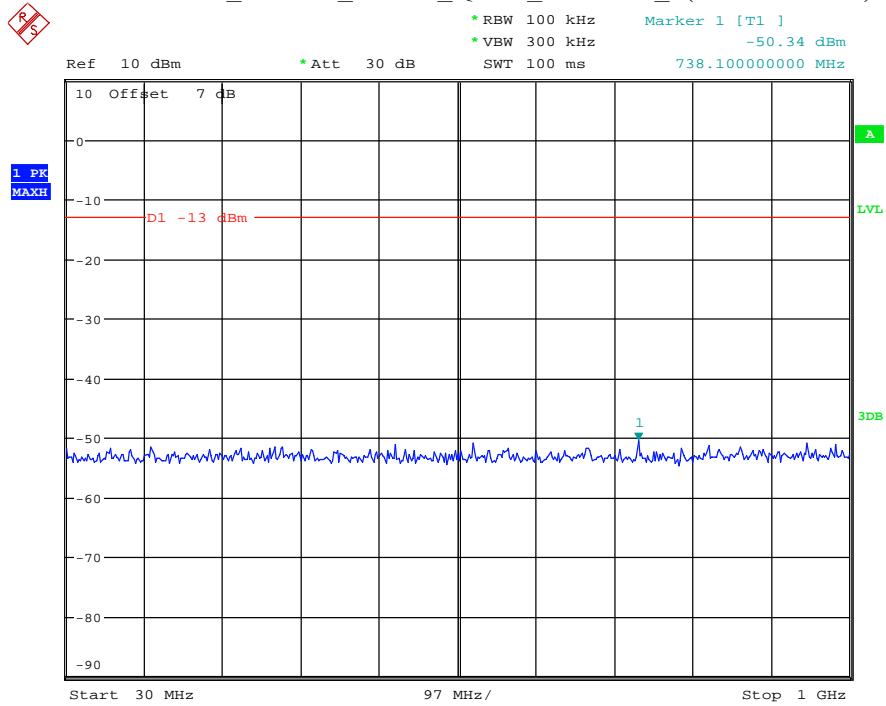

Date: 16.AUG.2021 14:01:41

Band 2_20 MHz_Low_QPSK_RB100#0_1(30MHz-1GHz)

Date: 16.AUG.2021 14:02:06

Band 2_20 MHz_Low_QPSK_RB100#0_2(1GHz-20GHz)

Date: 16.AUG.2021 14:02:17

Band 2_20 MHz_Middle_QPSK_RB100#0_1(30MHz-1GHz)