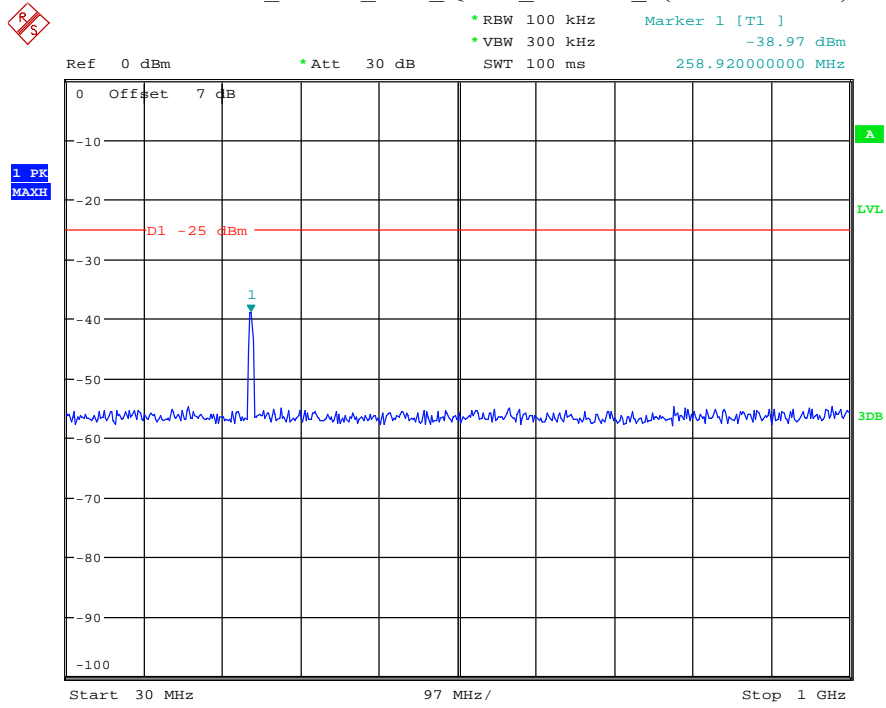

Band 38_5 MHz_Low_QPSK_RB25#0_1(30MHz-1GHz)

Date: 17.AUG.2021 14:24:00