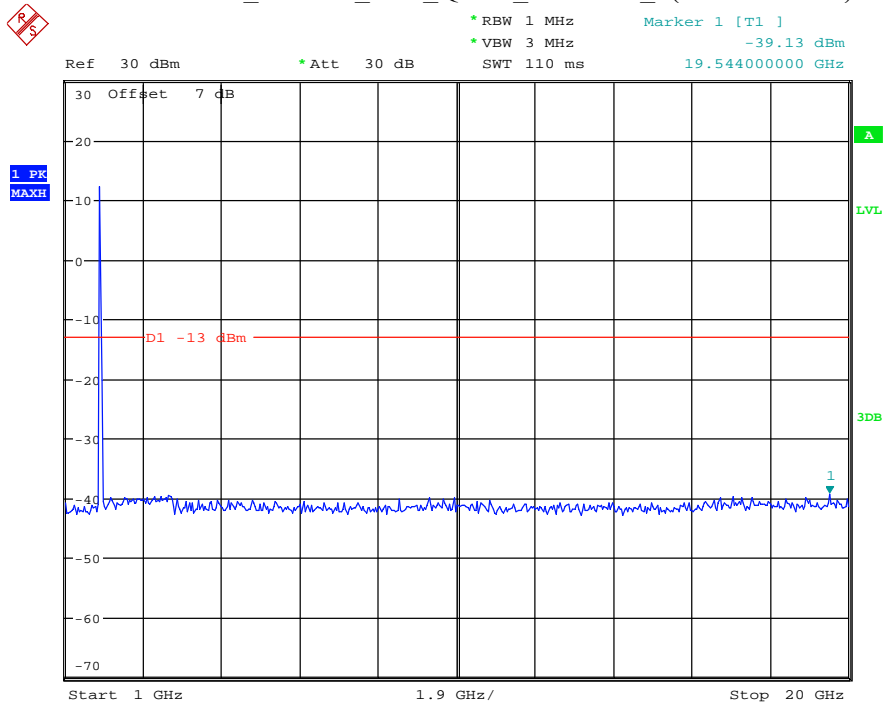

Band 2_20 MHz_Low_QPSK_RB100#0_2(1GHz-20GHz)

Date: 16.AUG.2021 14:02:17