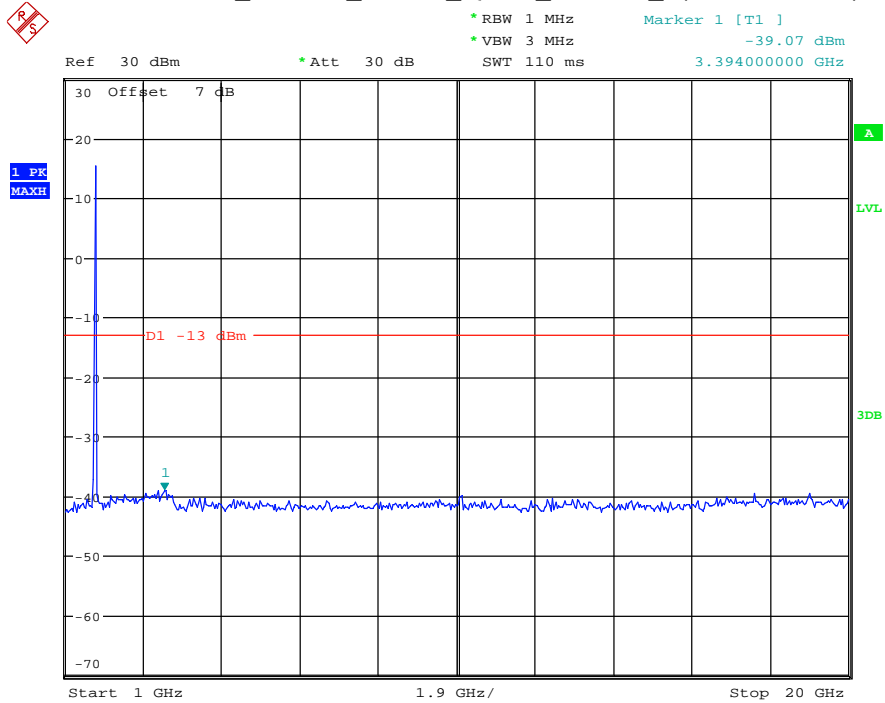

Band 4_10 MHz_Middle_QPSK_RB50#0_2(1GHz-20GHz)

Date: 16.AUG.2021 14:08:42