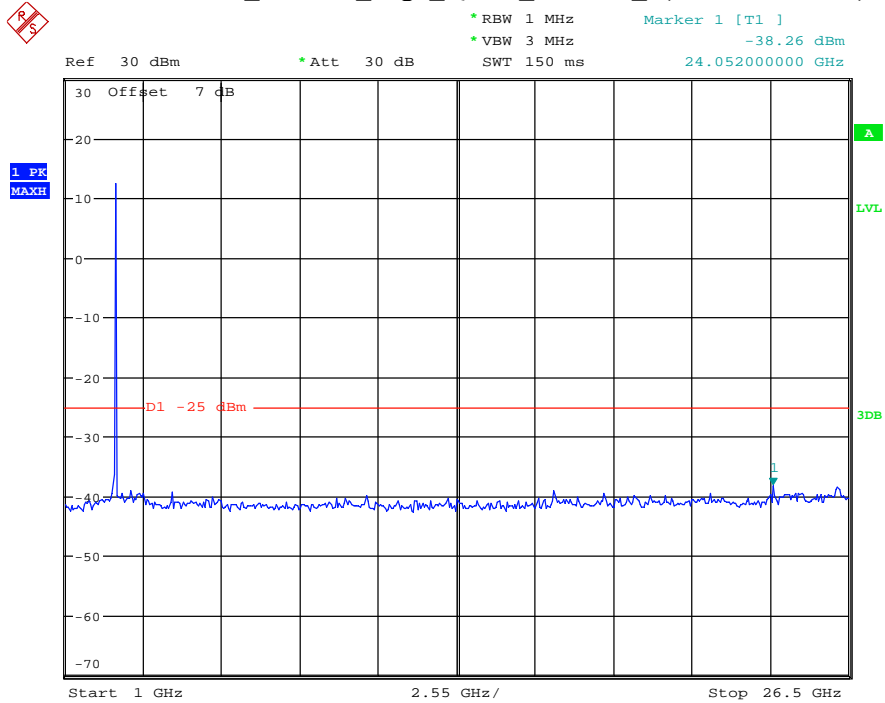

Date: 17.AUG.2021 14:21:09

Band 41_15 MHz_Middle_QPSK_RB75#0_2(1GHz-26.5GHz)

Date: 17.AUG.2021 14:21:20

Band 41_15 MHz_High_QPSK_RB75#0_1(30MHz-1GHz)

Date: 17.AUG.2021 14:21:43

Band 41_15 MHz_High_QPSK_RB75#0_2(1GHz-26.5GHz)