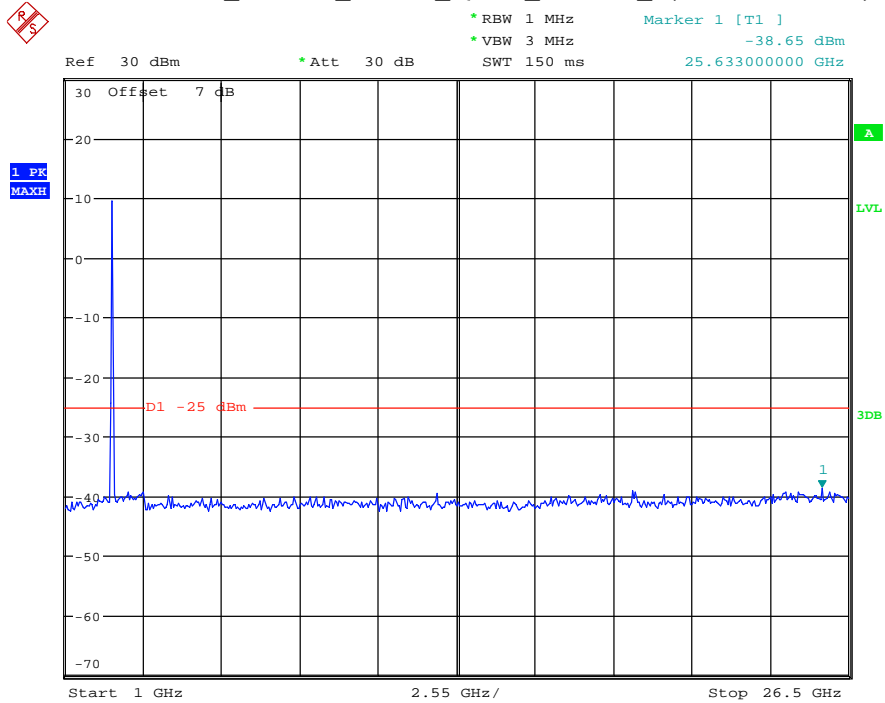

Band 7_15 MHz_Middle_QPSK_RB75#0_2(1GHz-26.5GHz)

Date: 16.AUG.2021 14:23:05