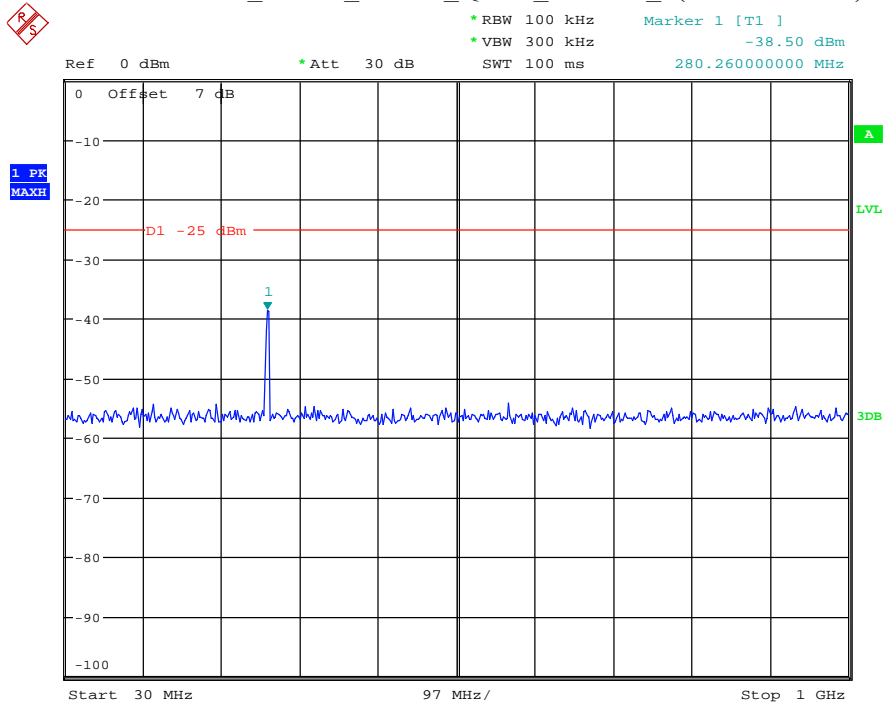

Date: 17.AUG.2021 14:23:41

Band 38_5 MHz_Low_QPSK_RB25#0_1(30MHz-1GHz)

Date: 17.AUG.2021 14:24:00

Band 38_5 MHz_Low_QPSK_RB25#0_2(1GHz-26.5GHz)

Date: 17.AUG.2021 14:24:10

Band 38_5 MHz_Middle_QPSK_RB25#0_1(30MHz-1GHz)