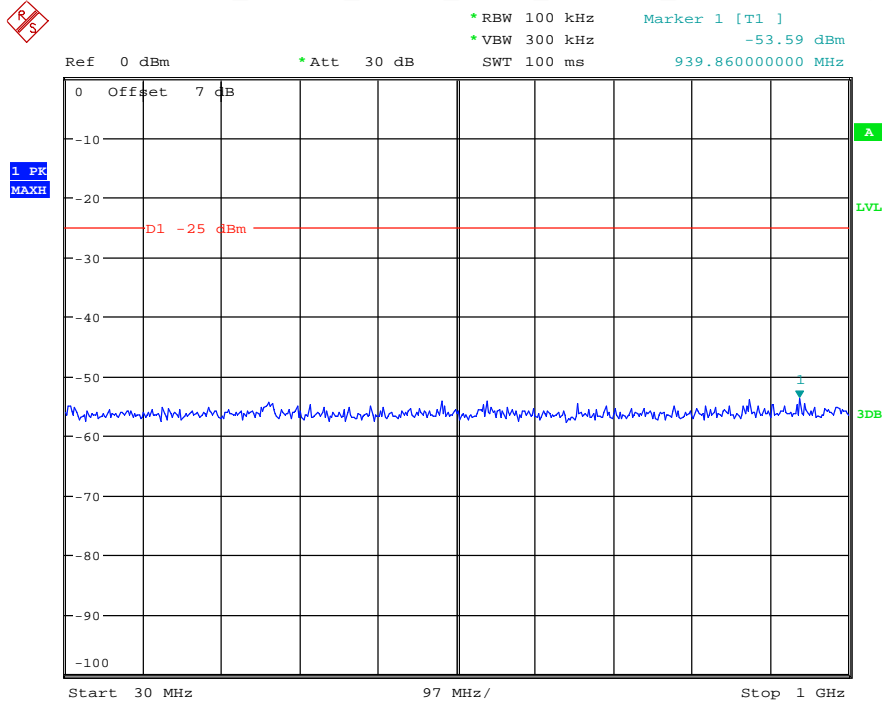

Date: 17.AUG.2021 14:21:54

Band 41_20 MHz_Low_QPSK_RB100#0_1(30MHz-1GHz)

Date: 17.AUG.2021 14:22:20

Band 41_20 MHz_Low_QPSK_RB100#0_2(1GHz-26.5GHz)

Date: 17.AUG.2021 14:22:30

Band 41_20 MHz_Middle_QPSK_RB100#0_1(30MHz-1GHz)