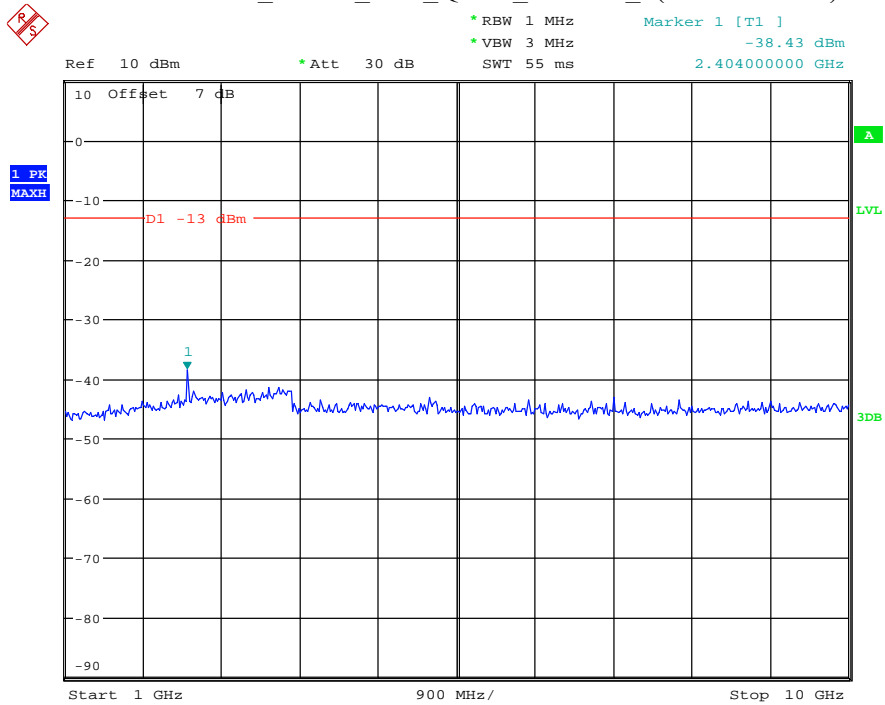

Band 5_3 MHz_Low_QPSK_RB15#0_2(1GHz-10GHz)

Date: 16.AUG.2021 14:14:47