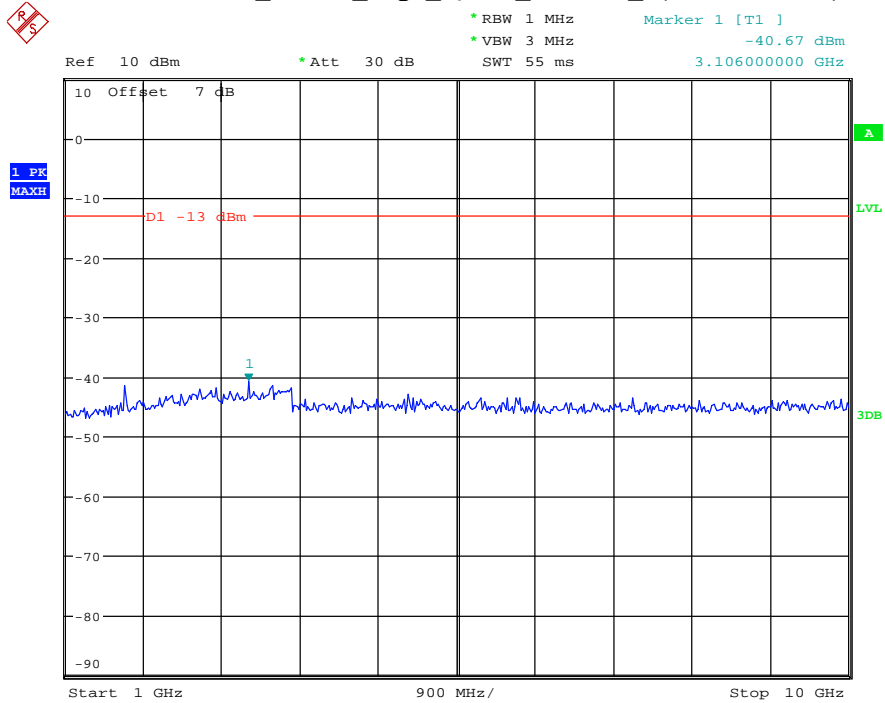

Date: 16.AUG.2021 14:15:42

Band 5_5 MHz_Low_QPSK_RB25#0_1(30MHz-1GHz)

Date: 16.AUG.2021 14:16:04

Band 5_5 MHz_Low_QPSK_RB25#0_2(1GHz-10GHz)

Date: 16.AUG.2021 14:16:14

Band 5_5 MHz_Middle_QPSK_RB25#0_1(30MHz-1GHz)

Date: 16.AUG.2021 14:16:31

Band 5_5 MHz_Middle_QPSK_RB25#0_2(1GHz-10GHz)

Date: 16.AUG.2021 14:16:42

Band 5_5 MHz_High_QPSK_RB25#0_1(30MHz-1GHz)

Date: 16.AUG.2021 14:16:58

Band 5_5 MHz_High_QPSK_RB25#0_2(1GHz-10GHz)