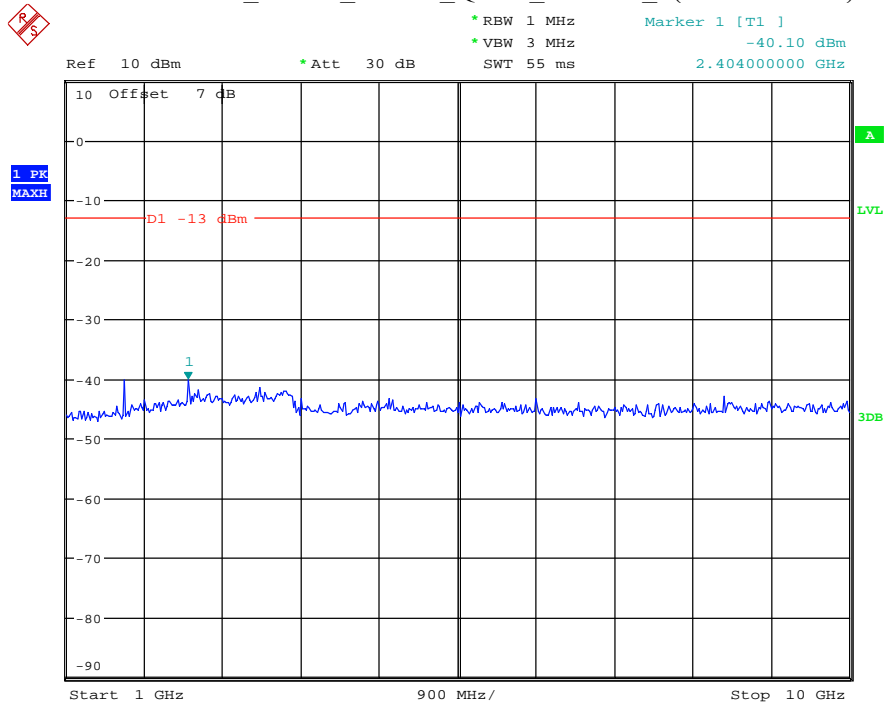

Band 5_5 MHz_Middle_QPSK_RB25#0_2(1GHz-10GHz)

Date: 16.AUG.2021 14:16:42