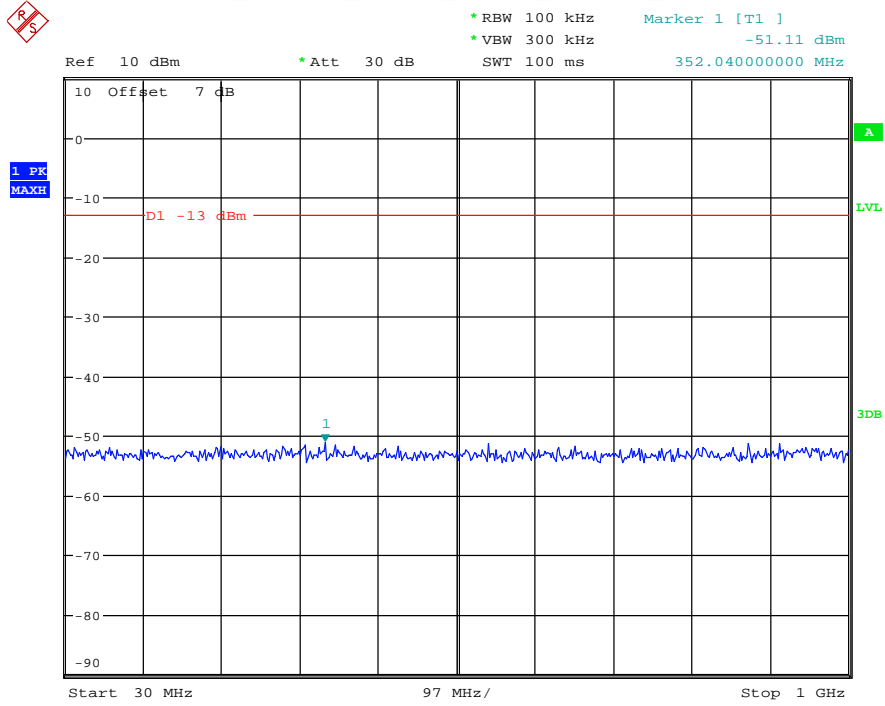

Date: 16.AUG.2021 13:59:50

Band 2_15 MHz_Low_QPSK_RB75#0_1(30MHz-1GHz)

Date: 16.AUG.2021 14:00:19

Band 2_15 MHz_Low_QPSK_RB75#0_2(1GHz-20GHz)

Date: 16.AUG.2021 14:00:30

Band 2_15 MHz_Middle_QPSK_RB75#0_1(30MHz-1GHz)