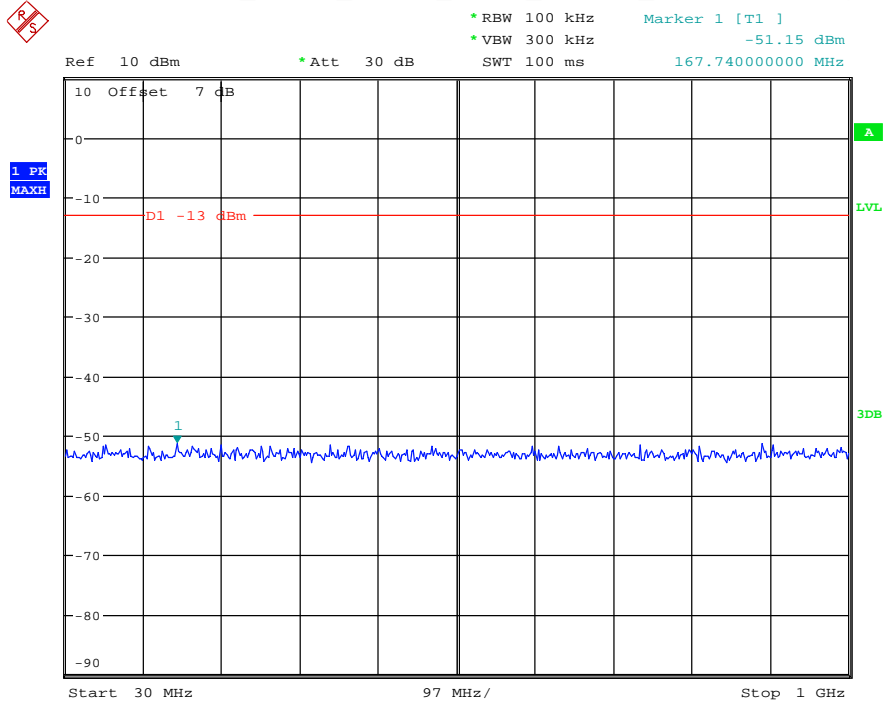

Date: 16.AUG.2021 14:04:52

Band 4_3 MHz_Low_QPSK_RB15#0_1(30MHz-1GHz)

Date: 16.AUG.2021 14:05:11

Band 4_3 MHz_Low_QPSK_RB15#0_2(1GHz-20GHz)

Date: 16.AUG.2021 14:05:22

Band 4_3 MHz_Middle_QPSK_RB15#0_1(30MHz-1GHz)