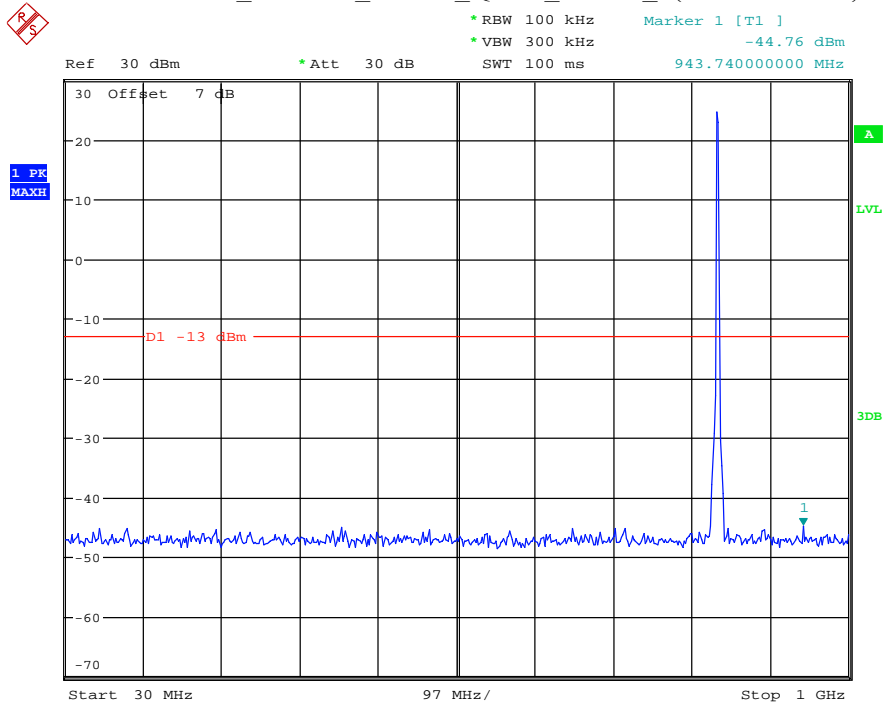

Date: 16.AUG.2021 14:12:44

Band 5_1.4 MHz_Low_QPSK_RB6#0_1(30MHz-1GHz)

Date: 16.AUG.2021 14:13:06

Band 5_1.4 MHz_Low_QPSK_RB6#0_2(1GHz-10GHz)

Date: 16.AUG.2021 14:13:17

Band 5_1.4 MHz_Middle_QPSK_RB6#0_1(30MHz-1GHz)