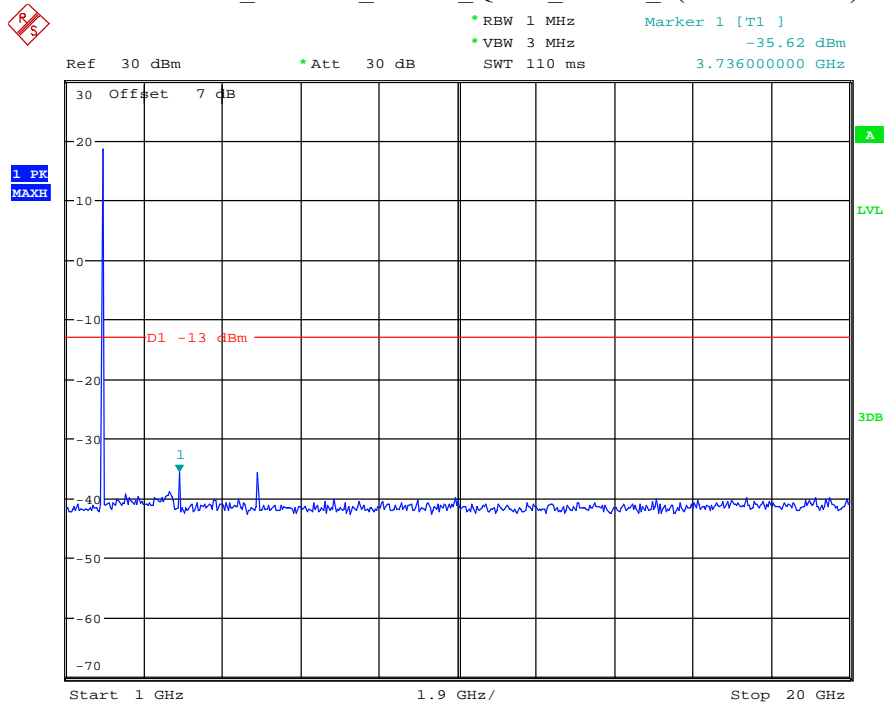

Band 2_1.4 MHz_Middle_QPSK_RB6#0_2(1GHz-20GHz)

Date: 16.AUG.2021 13:54:58