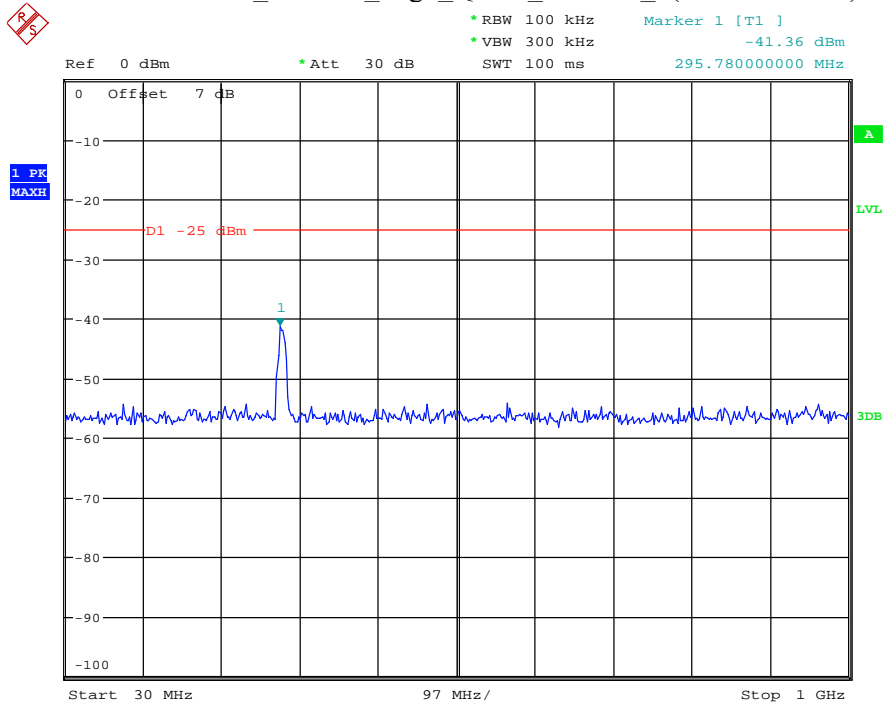

Band 38_15 MHz_High_QPSK_RB75#0_1(30MHz-1GHz)

Date: 17.AUG.2021 14:28:19