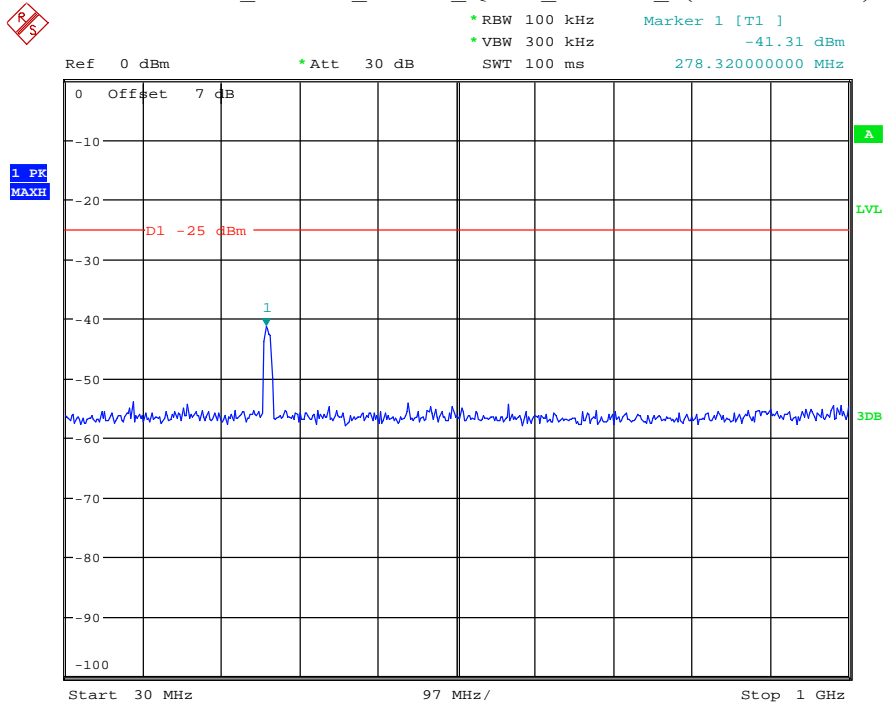

Date: 17.AUG.2021 14:25:05

Band 38_10 MHz_Low_QPSK_RB50#0_1(30MHz-1GHz)

Date: 17.AUG.2021 14:25:29

Band 38_10 MHz_Low_QPSK_RB50#0_2(1GHz-26.5GHz)

Date: 17.AUG.2021 14:25:40

Band 38_10 MHz_Middle_QPSK_RB50#0_1(30MHz-1GHz)