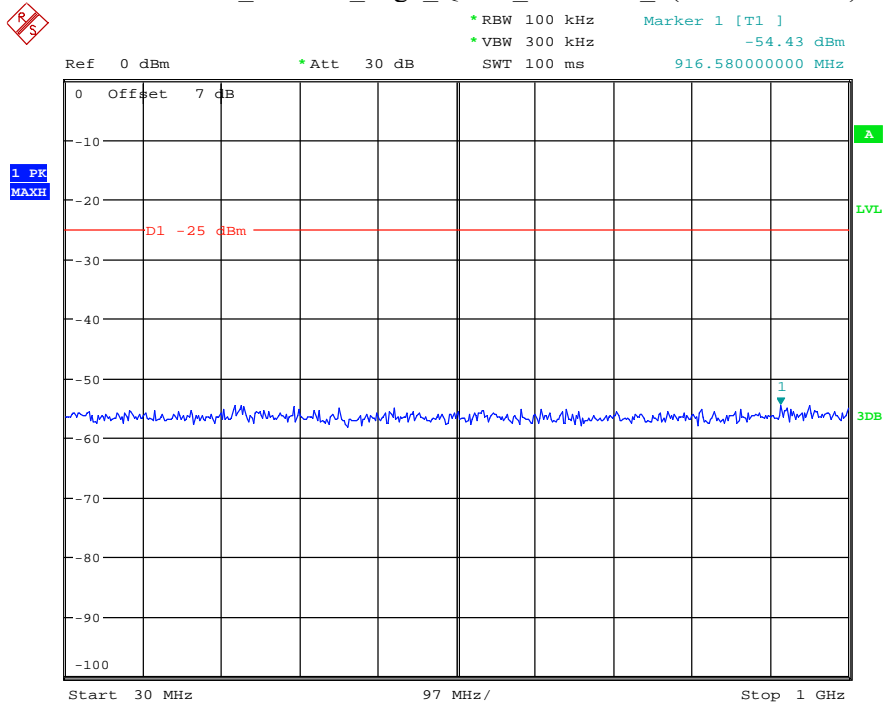

Band 7_20 MHz_High_QPSK_RB100#0_1(30MHz-1GHz)

Date: 16.AUG.2021 14:25:19