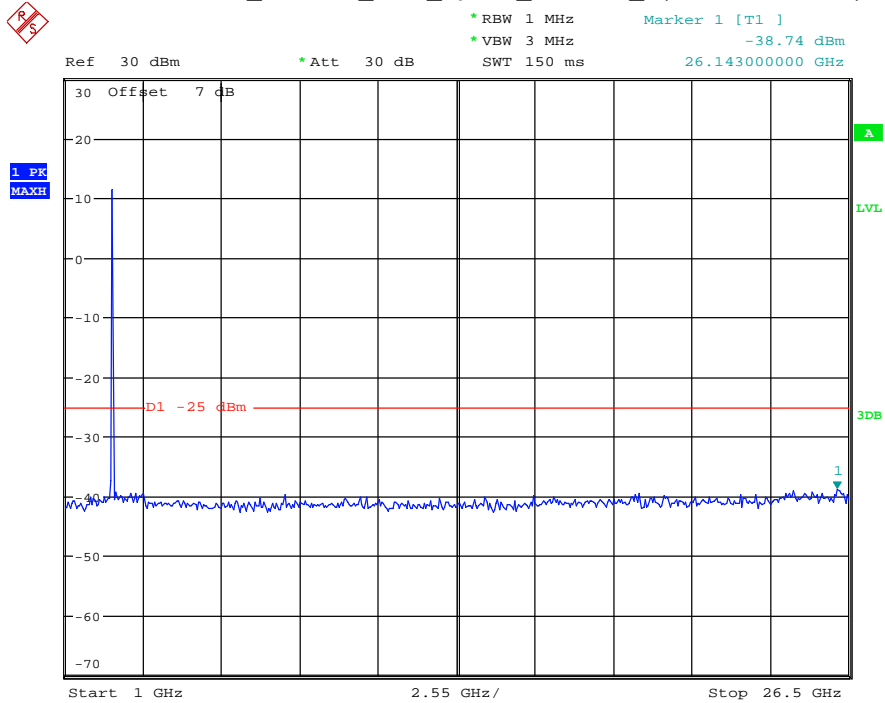

Band 41_10 MHz_Low_QPSK_RB50#0_2(1GHz-26.5GHz)

Date: 17.AUG.2021 14:19:08