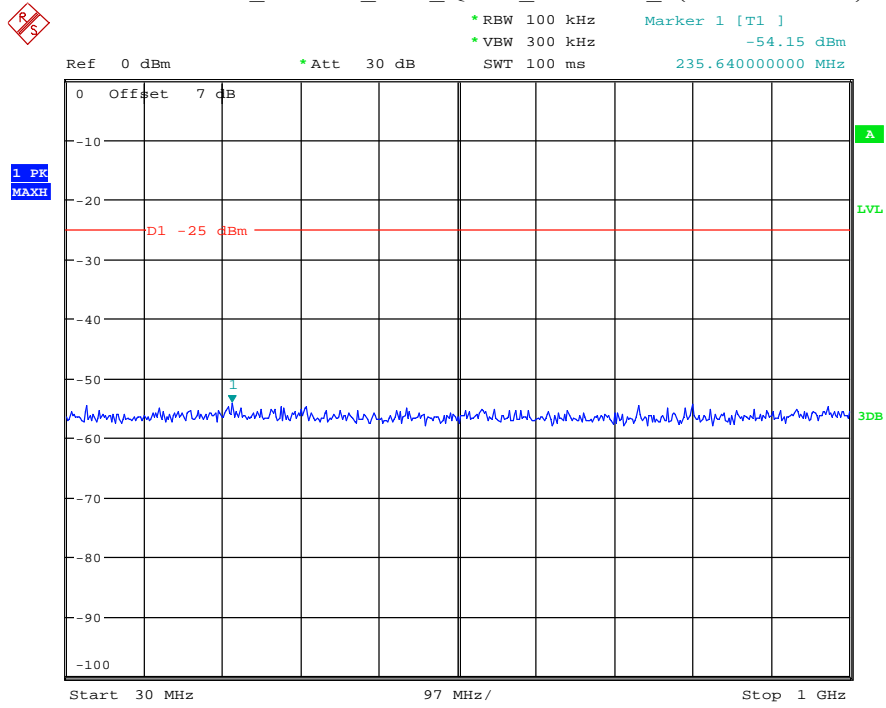

Band 41_20 MHz_Low_QPSK_RB100#0_1(30MHz-1GHz)

Date: 17.AUG.2021 14:22:20