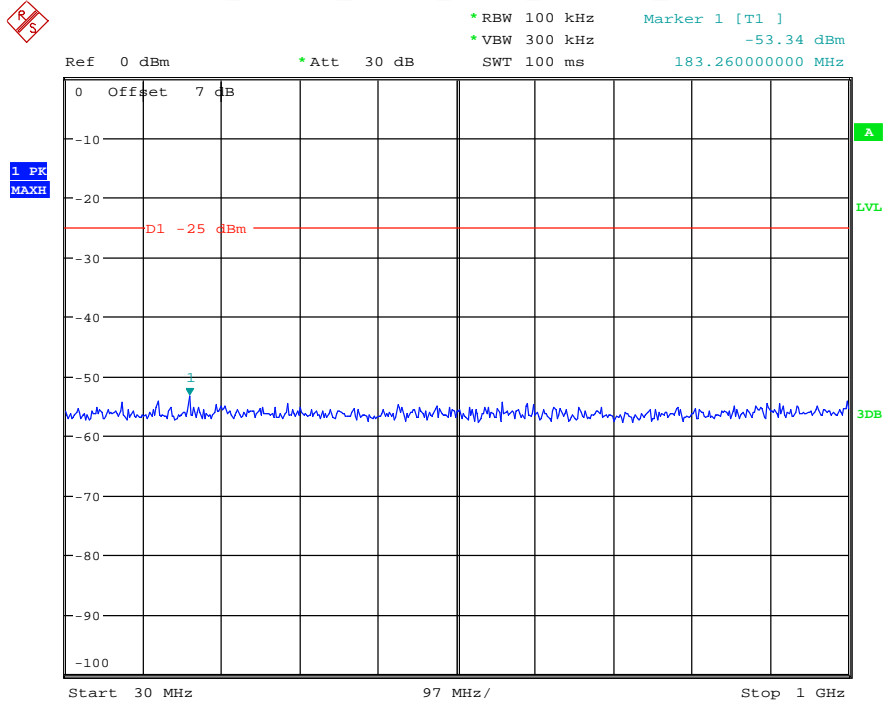

Date: 16.AUG.2021 14:23:42

Band 7_20 MHz_Low_QPSK_RB100#0_1(30MHz-1GHz)

Date: 16.AUG.2021 14:24:08

Band 7_20 MHz_Low_QPSK_RB100#0_2(1GHz-26.5GHz)

Date: 16.AUG.2021 14:24:18

Band 7_20 MHz_Middle_QPSK_RB100#0_1(30MHz-1GHz)