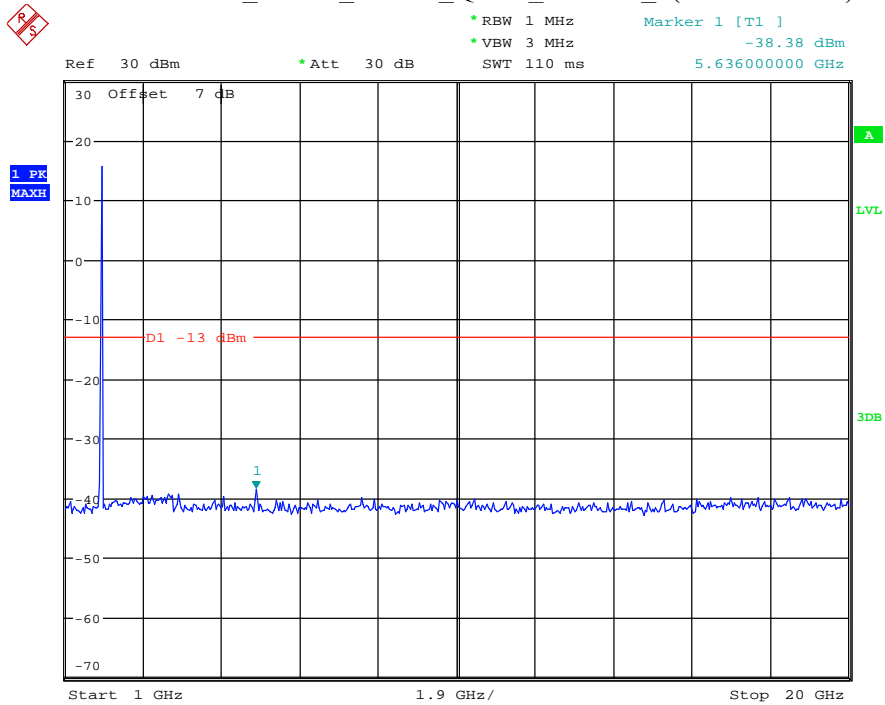

Band 2_5 MHz_Middle_QPSK_RB25#0_2(1GHz-20GHz)

Date: 16.AUG.2021 13:57:46