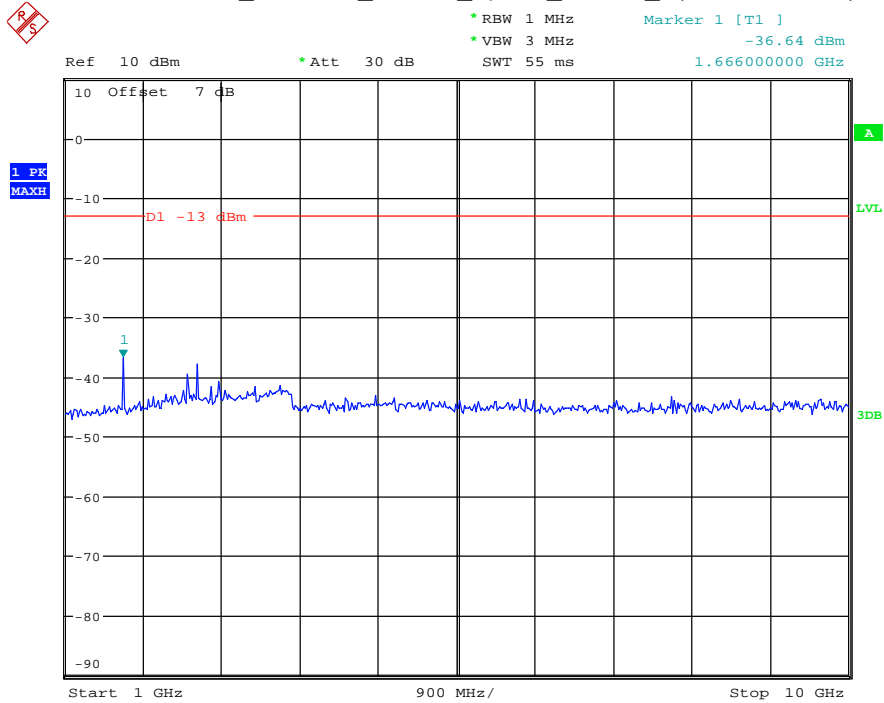

Band 5_1.4 MHz_Middle_QPSK_RB6#0_2(1GHz-10GHz)

Date: 16.AUG.2021 14:13:47