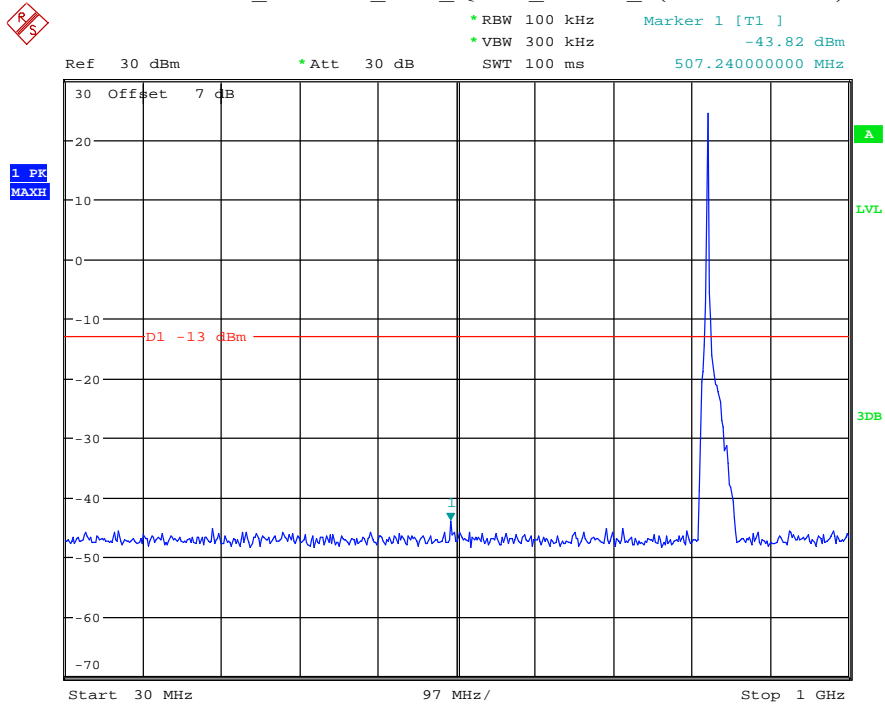

Band 5_1.4 MHz_Low_QPSK_RB6#0_1(30MHz-1GHz)

Date: 16.AUG.2021 14:13:06