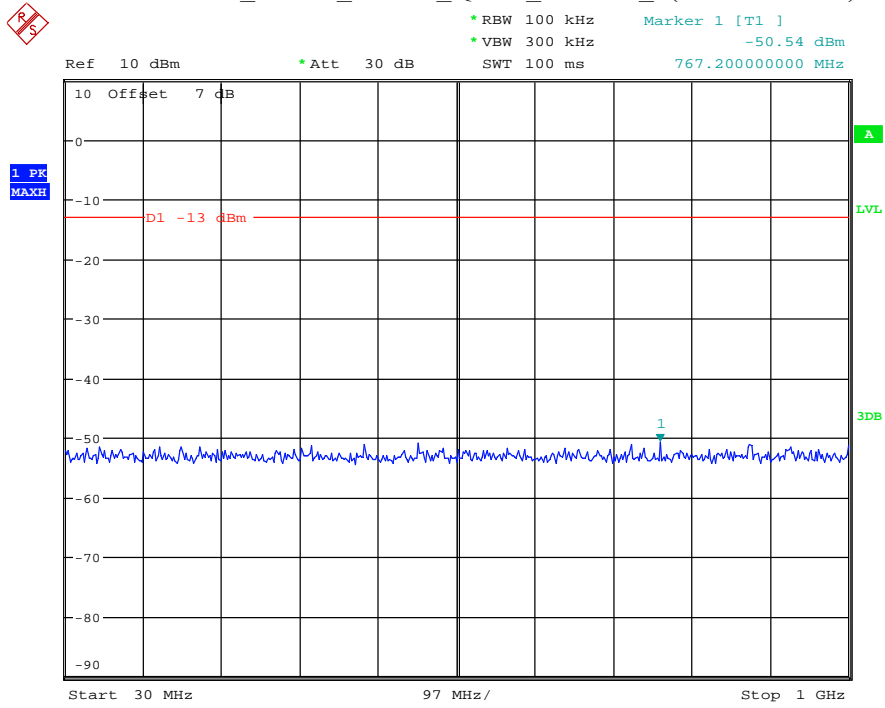

Date: 16.AUG.2021 13:56:49

Band 2_5 MHz_Low_QPSK_RB25#0_1(30MHz-1GHz)

Date: 16.AUG.2021 13:57:08

Band 2_5 MHz_Low_QPSK_RB25#0_2(1GHz-20GHz)

Date: 16.AUG.2021 13:57:18

Band 2_5 MHz_Middle_QPSK_RB25#0_1(30MHz-1GHz)