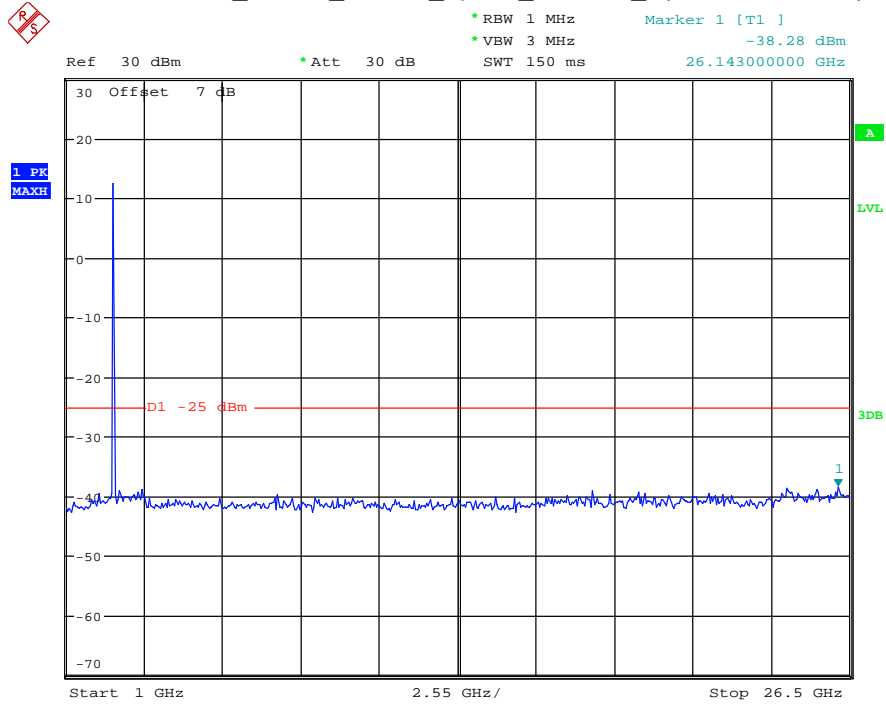

Band 7_5 MHz_Middle_QPSK_RB25#0_2(1GHz-26.5GHz)

Date: 16.AUG.2021 14:19:54