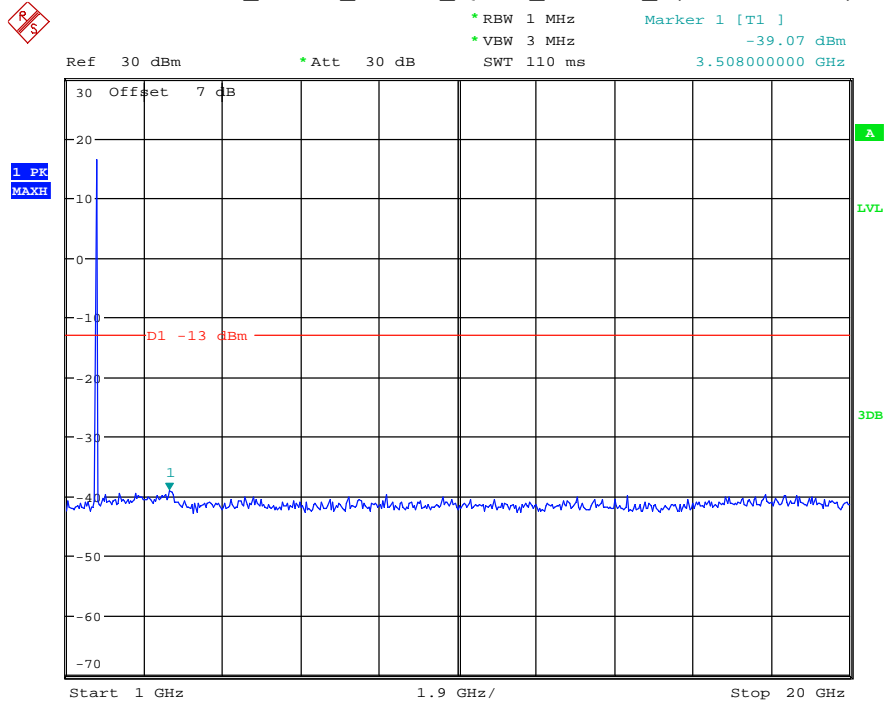

Band 4_5 MHz_Middle_QPSK_RB25#0_2(1GHz-20GHz)

Date: 16.AUG.2021 14:07:14