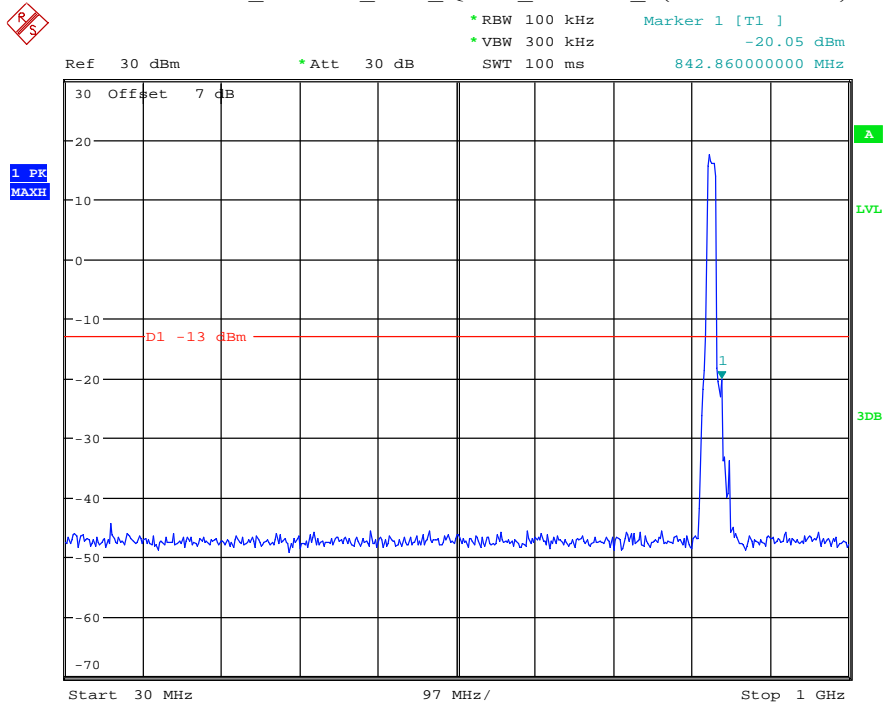

Band 5_10 MHz_Low_QPSK_RB50#0_1(30MHz-1GHz)

Date: 16.AUG.2021 14:17:30