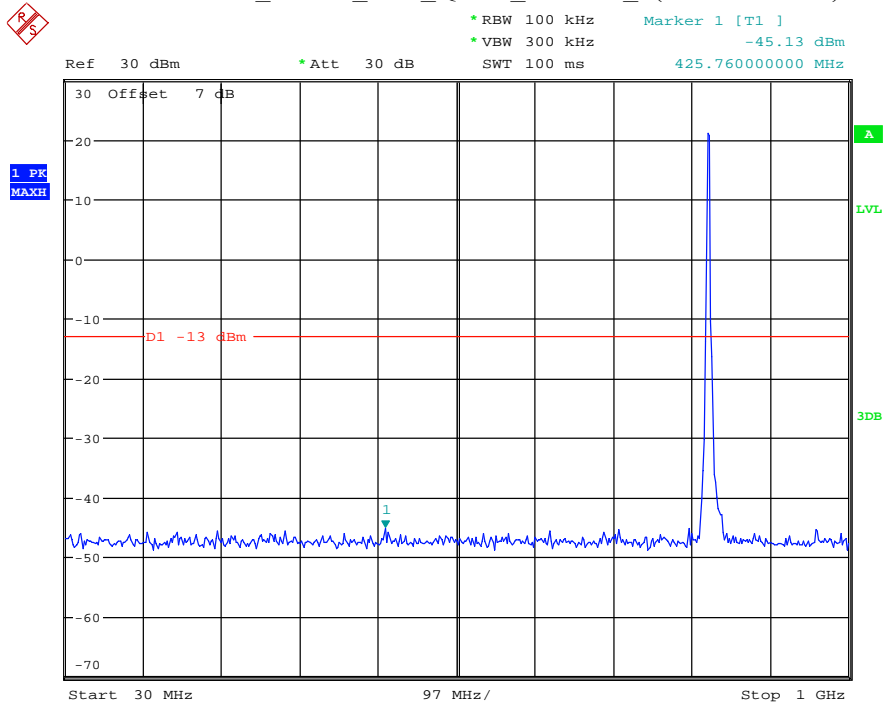

Band 5_3 MHz_Low_QPSK_RB15#0_1(30MHz-1GHz)

Date: 16.AUG.2021 14:14:36