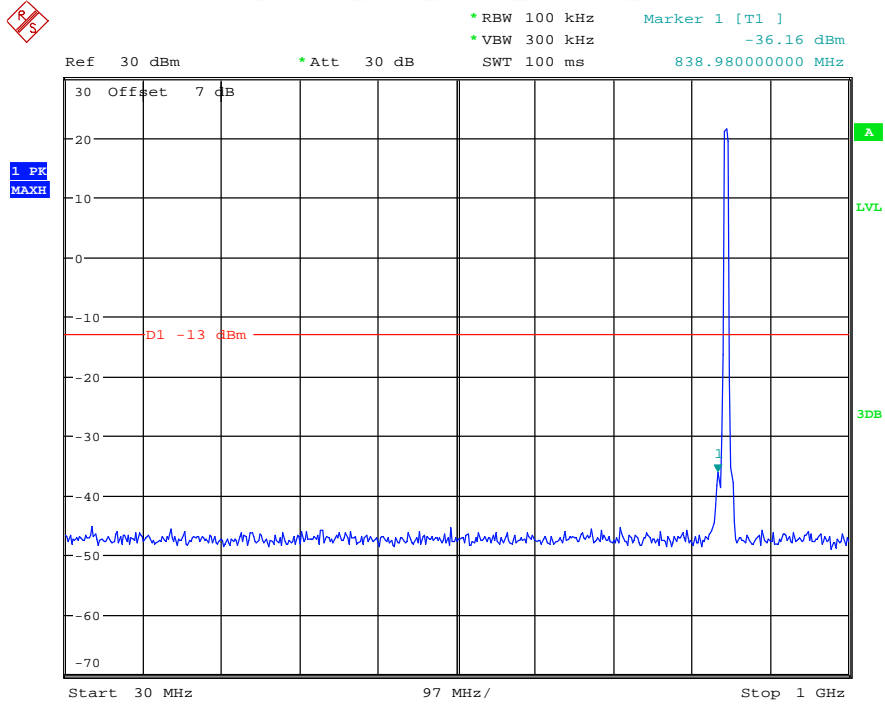

Band 5_3 MHz_High_QPSK_RB15#0_1(30MHz-1GHz)

Date: 16.AUG.2021 14:15:31