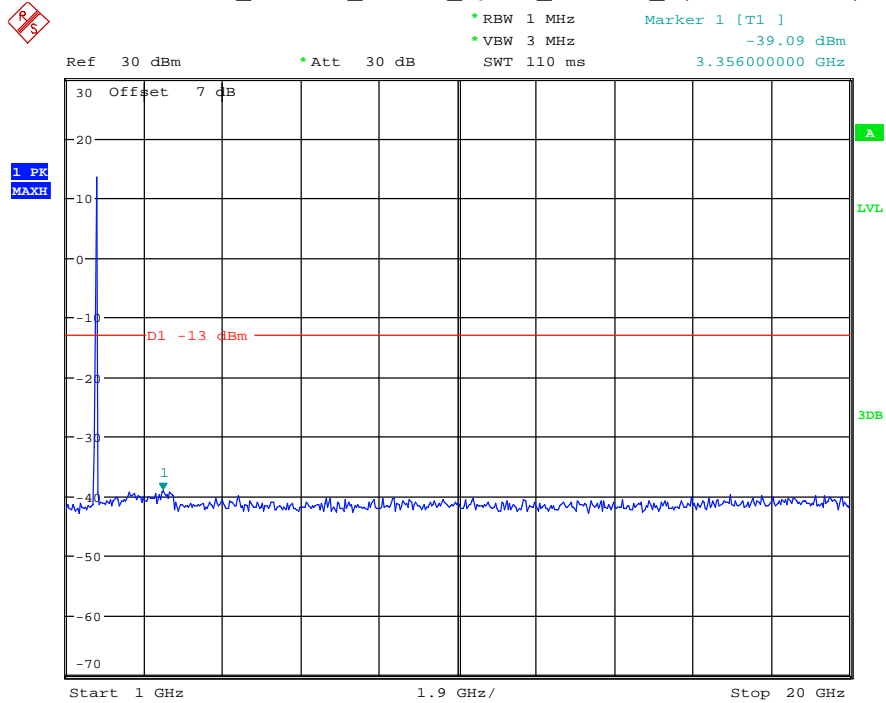

Band 4_15 MHz_Middle_QPSK_RB75#0_2(1GHz-20GHz)

Date: 16.AUG.2021 14:10:26