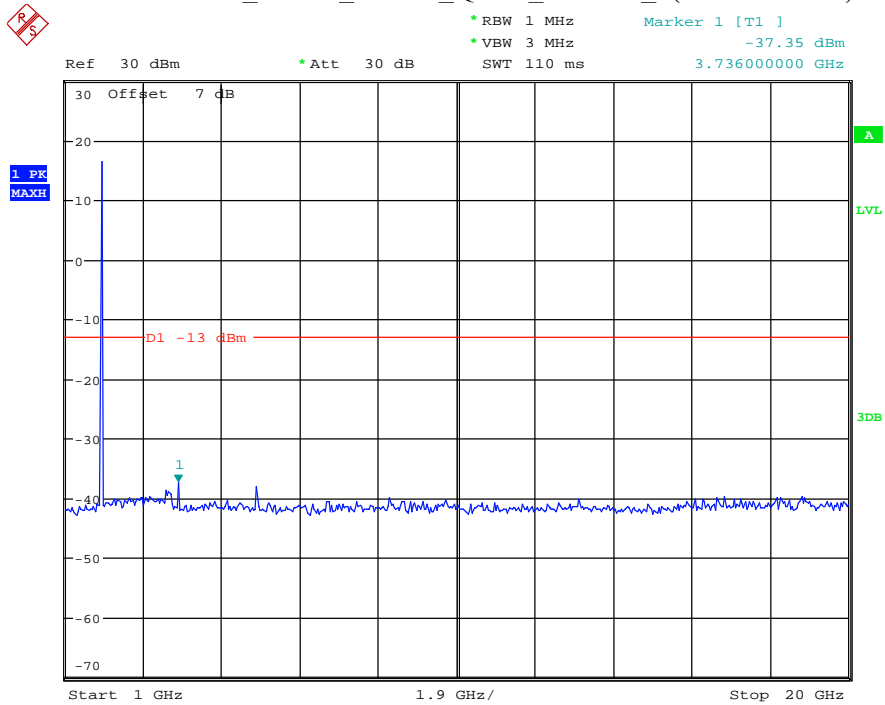

Band 2_3 MHz_Middle_QPSK_RB15#0_2(1GHz-20GHz)

Date: 16.AUG.2021 13:56:22