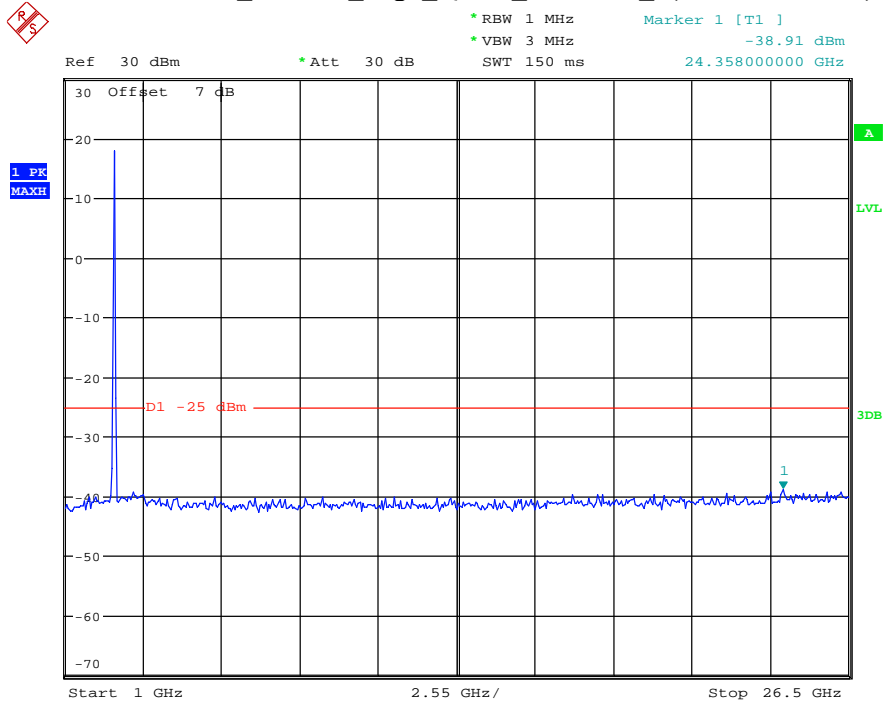

Date: 17.AUG.2021 14:29:32

Band 38_20 MHz_Middle_QPSK_RB100#0_2(1GHz-26.5GHz)

Date: 17.AUG.2021 14:29:42

Band 38_20 MHz_High_QPSK_RB100#0_1(30MHz-1GHz)

Date: 17.AUG.2021 14:30:09

Band 38_20 MHz_High_QPSK_RB100#0_2(1GHz-26.5GHz)