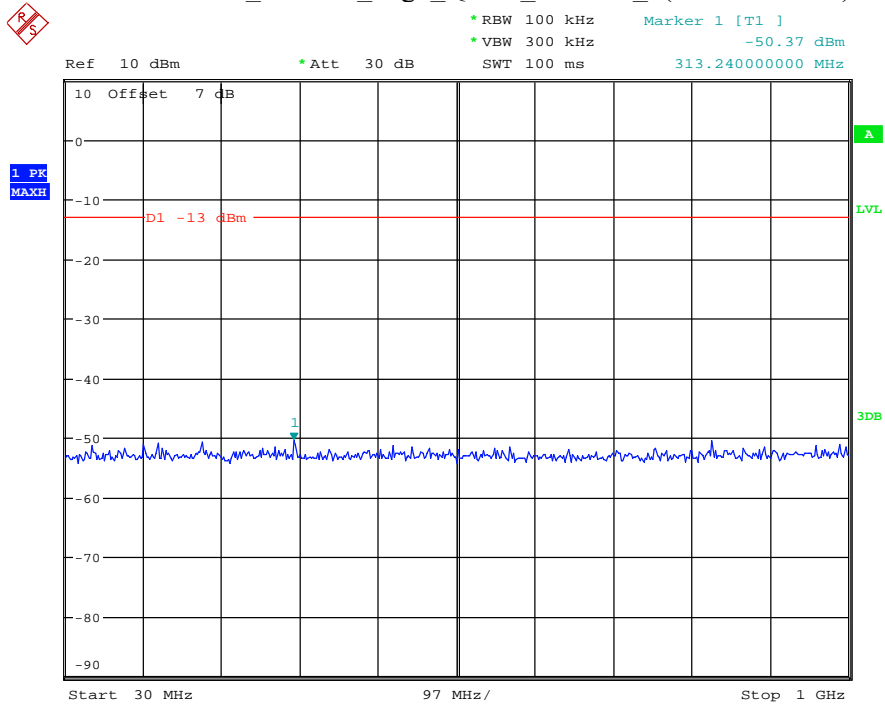

Band 2_15 MHz_High_QPSK_RB75#0_1(30MHz-1GHz)

Date: 16.AUG.2021 14:01:30