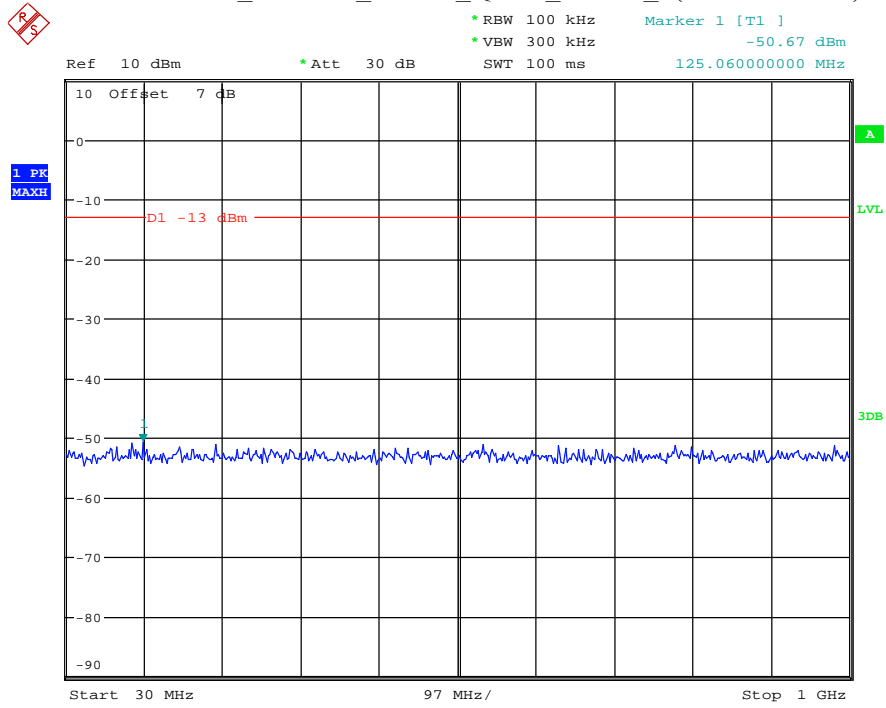

Please refer to following plots:

Band 2_1.4 MHz_Low_QPSK_RB6#0_1(30MHz-1GHz)

Date: 16.AUG.2021 13:54:20

Band 2_1.4 MHz_Low_QPSK_RB6#0_2(1GHz-20GHz)

Date: 16.AUG.2021 13:54:30

Band 2_1.4 MHz_Middle_QPSK_RB6#0_1(30MHz-1GHz)