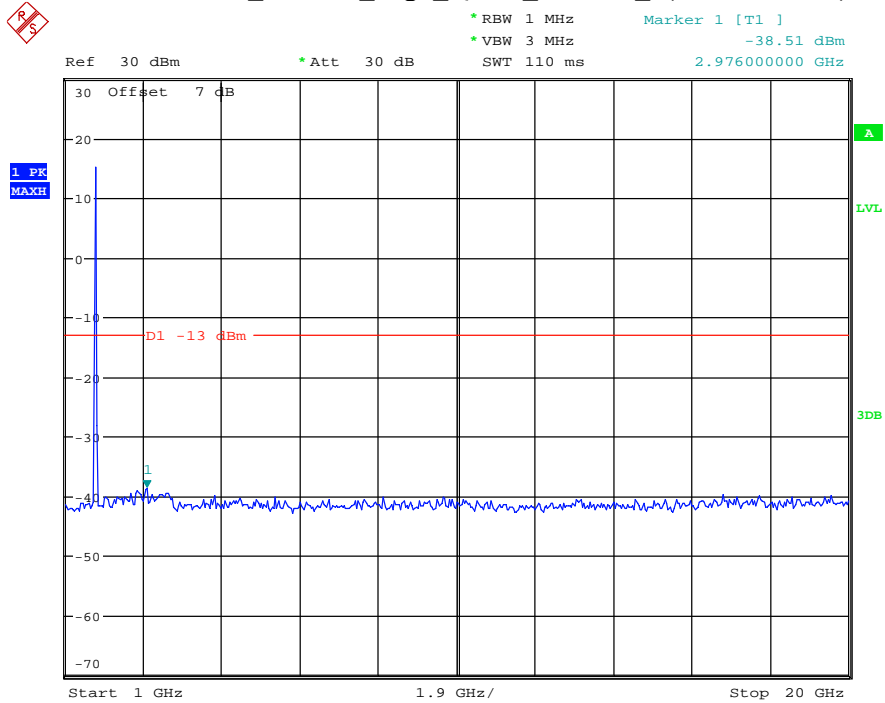

Date: 16.AUG.2021 14:08:32

Band 4_10 MHz_Middle_QPSK_RB50#0_2(1GHz-20GHz)

Date: 16.AUG.2021 14:08:42

Band 4_10 MHz_High_QPSK_RB50#0_1(30MHz-1GHz)

Date: 16.AUG.2021 14:09:02

Band 4_10 MHz_High_QPSK_RB50#0_2(1GHz-20GHz)