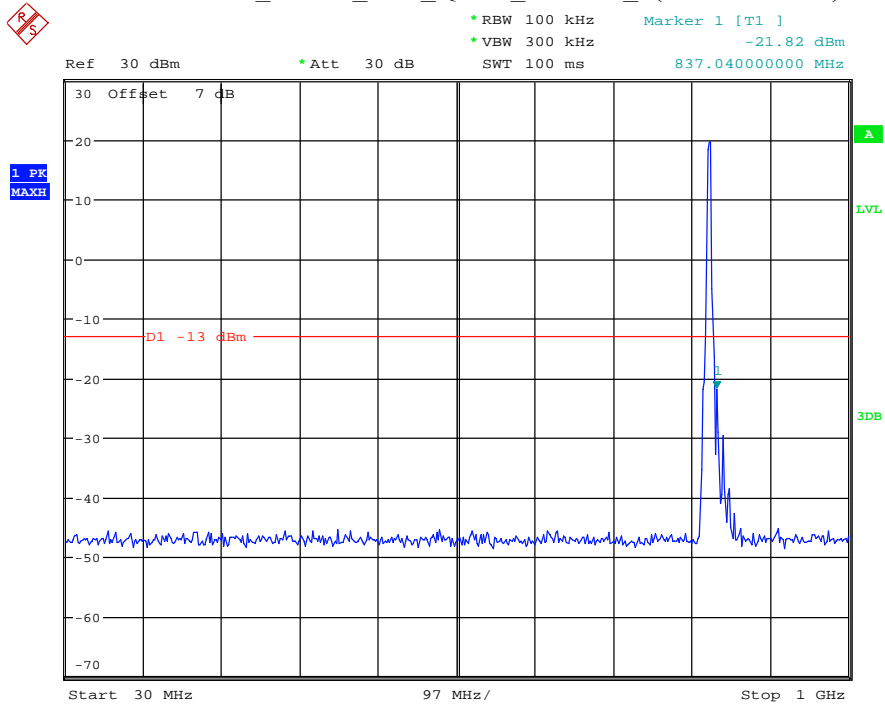

Band 5_5 MHz_Low_QPSK_RB25#0_1(30MHz-1GHz)

Date: 16.AUG.2021 14:16:04