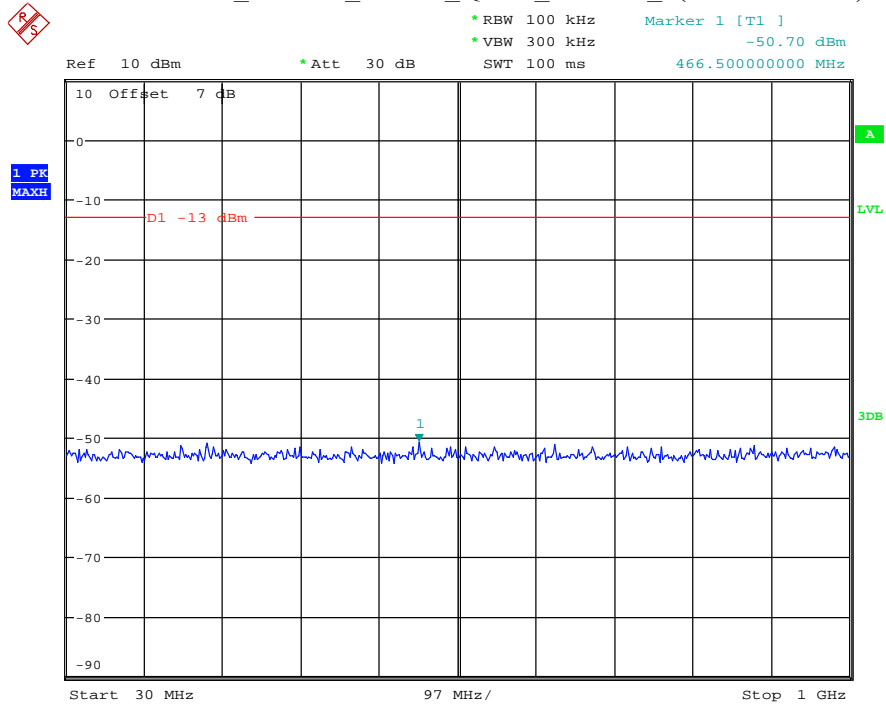

Date: 16.AUG.2021 14:09:12

Band 4_15 MHz_Low_QPSK_RB75#0_1(30MHz-1GHz)

Date: 16.AUG.2021 14:09:38

Band 4_15 MHz_Low_QPSK_RB75#0_2(1GHz-20GHz)

Date: 16.AUG.2021 14:09:48

Band 4_15 MHz_Middle_QPSK_RB75#0_1(30MHz-1GHz)