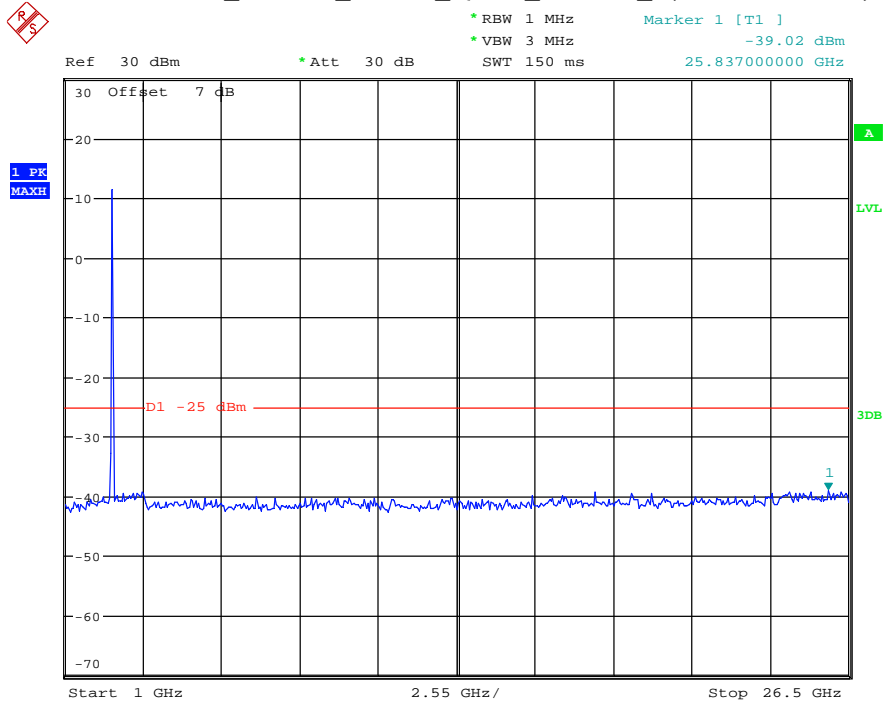

Band 7_10 MHz_Middle_QPSK_RB50#0_2(1GHz-26.5GHz)

Date: 16.AUG.2021 14:21:22