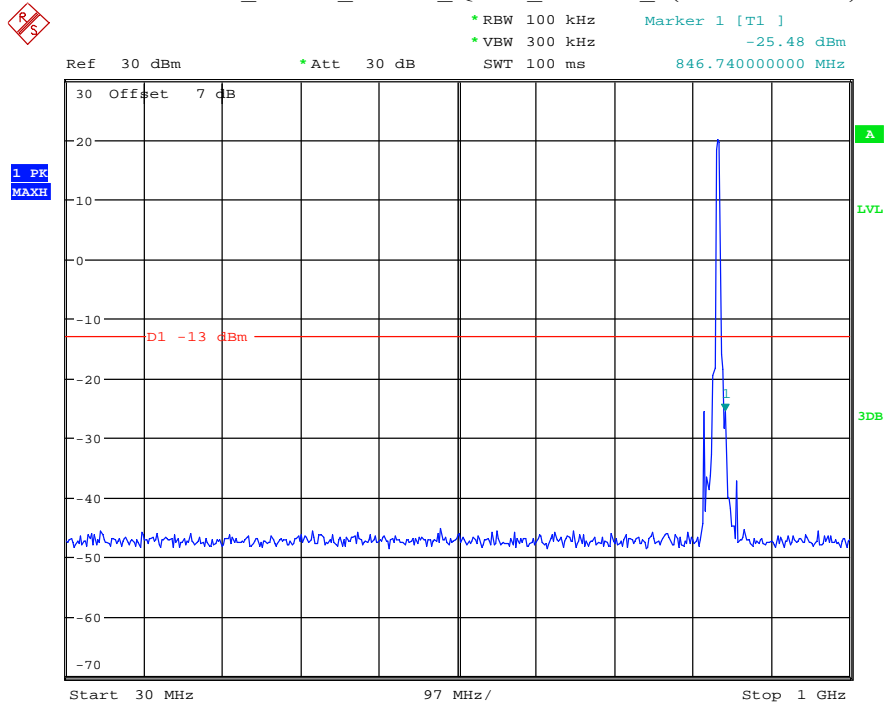

Date: 16.AUG.2021 14:15:42

Band 5_5 MHz_Low_QPSK_RB25#0_1(30MHz-1GHz)

Date: 16.AUG.2021 14:16:04

Band 5_5 MHz_Low_QPSK_RB25#0_2(1GHz-10GHz)

Date: 16.AUG.2021 14:16:14

Band 5_5 MHz_Middle_QPSK_RB25#0_1(30MHz-1GHz)