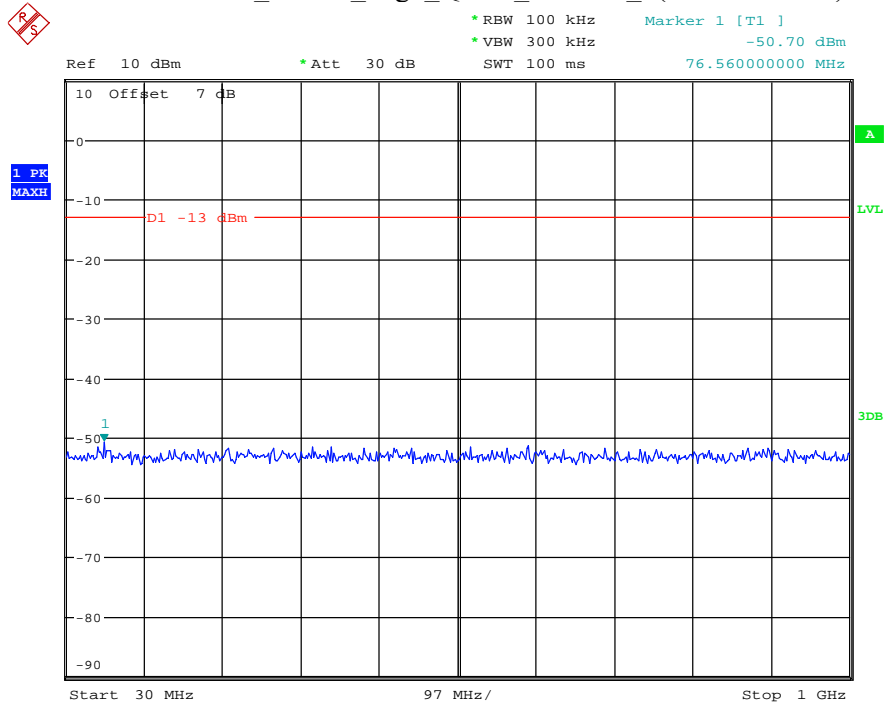

Band 4_3 MHz_High_QPSK_RB15#0_1(30MHz-1GHz)

Date: 16.AUG.2021 14:06:06