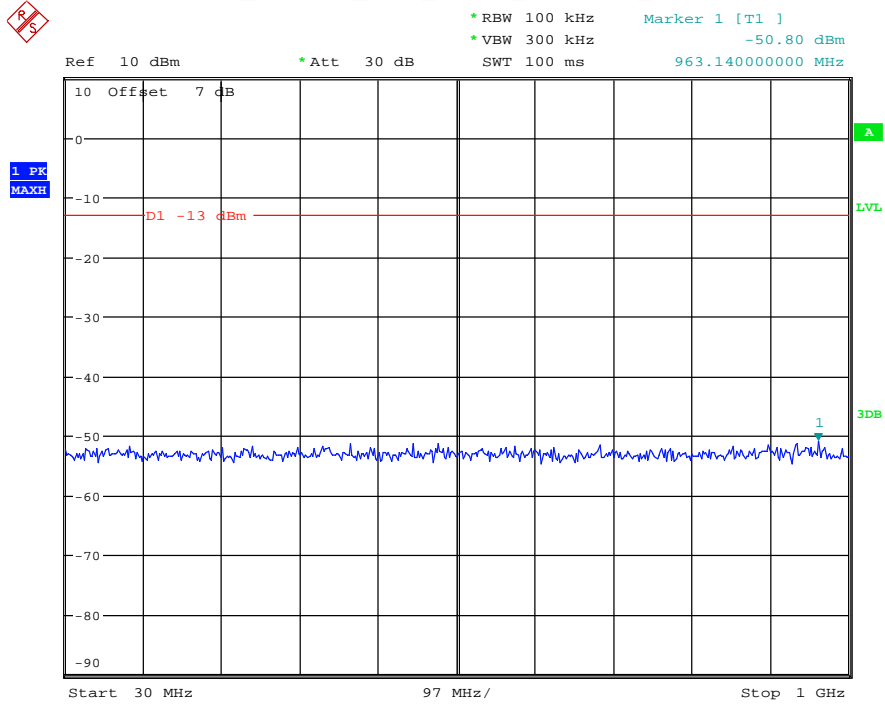

Band 4_20 MHz_Low_QPSK_RB100#0_1(30MHz-1GHz)

Date: 16.AUG.2021 14:11:25