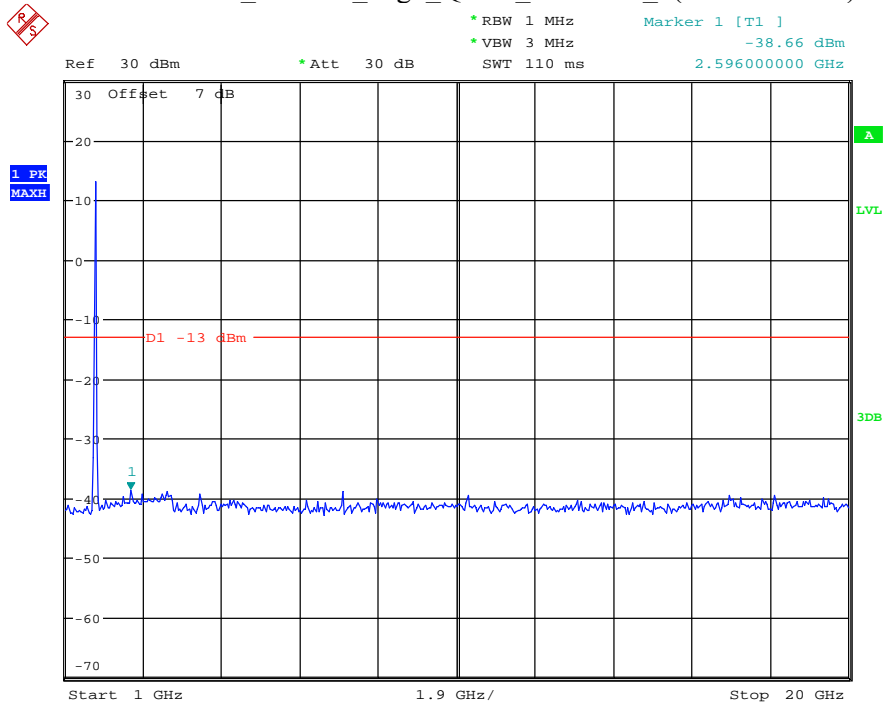

Date: 16.AUG.2021 14:11:59

Band 4_20 MHz_Middle_QPSK_RB100#0_2(1GHz-20GHz)

Date: 16.AUG.2021 14:12:10

Band 4_20 MHz_High_QPSK_RB100#0_1(30MHz-1GHz)

Date: 16.AUG.2021 14:12:34

Band 4_20 MHz_High_QPSK_RB100#0_2(1GHz-20GHz)