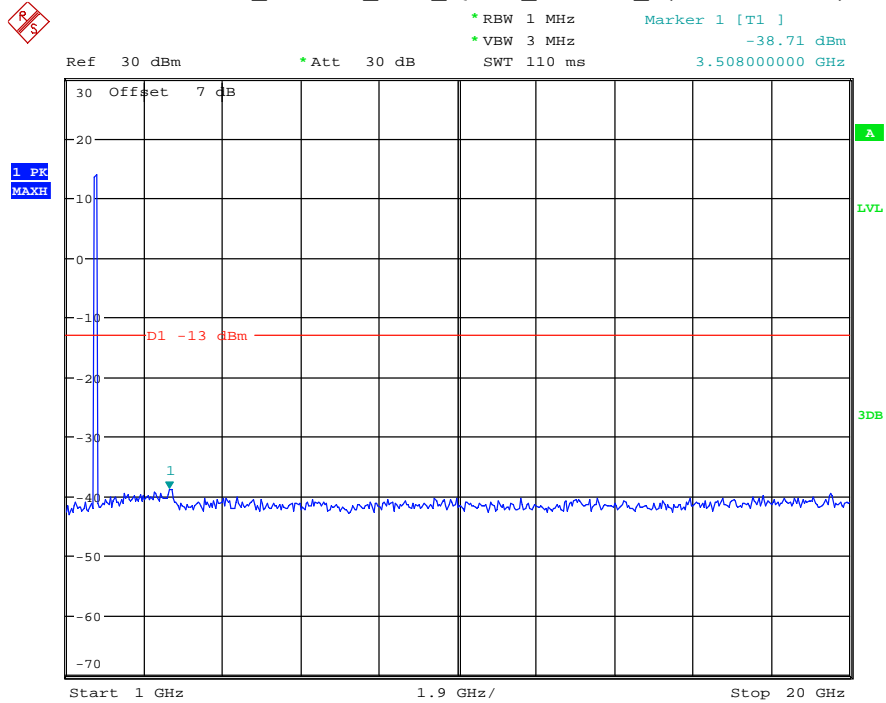

Band 4_15 MHz_Low_QPSK_RB75#0_2(1GHz-20GHz)

Date: 16.AUG.2021 14:09:48