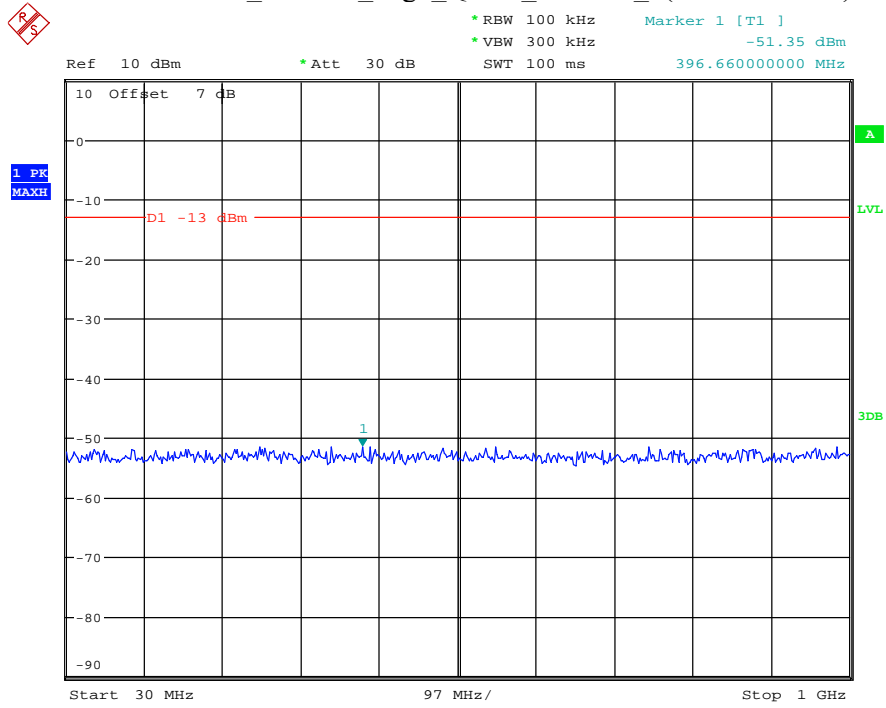

Band 2_10 MHz_High_QPSK_RB50#0_1(30MHz-1GHz)

Date: 16.AUG.2021 13:59:40