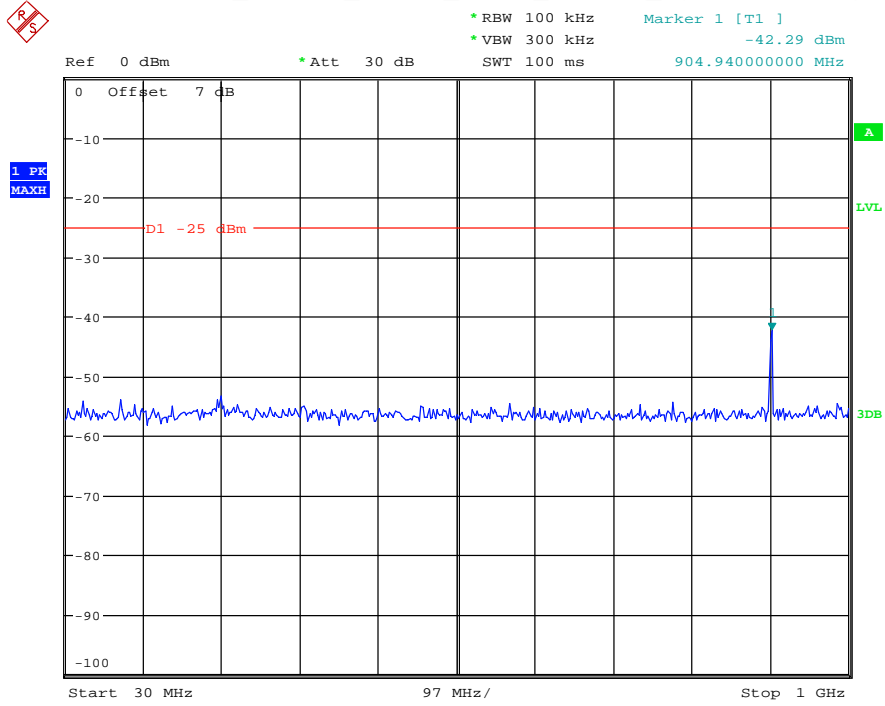

Date: 16.AUG.2021 14:21:52

Band 7_15 MHz_Low_QPSK_RB75#0_1(30MHz-1GHz)

Date: 16.AUG.2021 14:22:20

Band 7_15 MHz_Low_QPSK_RB75#0_2(1GHz-26.5GHz)

Date: 16.AUG.2021 14:22:31

Band 7_15 MHz_Middle_QPSK_RB75#0_1(30MHz-1GHz)