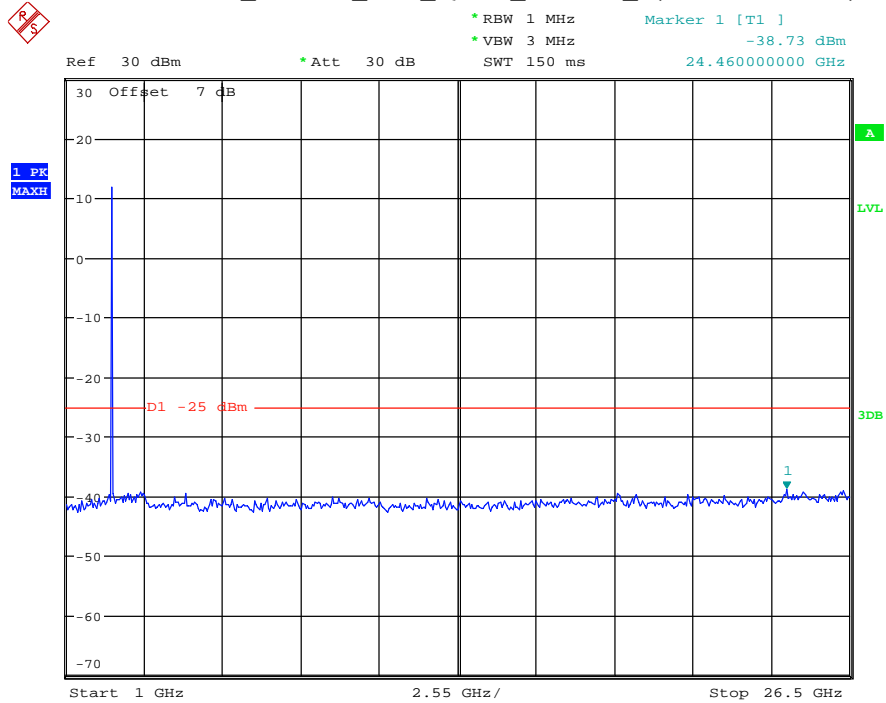

Band 7_10 MHz_Low_QPSK_RB50#0_2(1GHz-26.5GHz)

Date: 16.AUG.2021 14:20:52