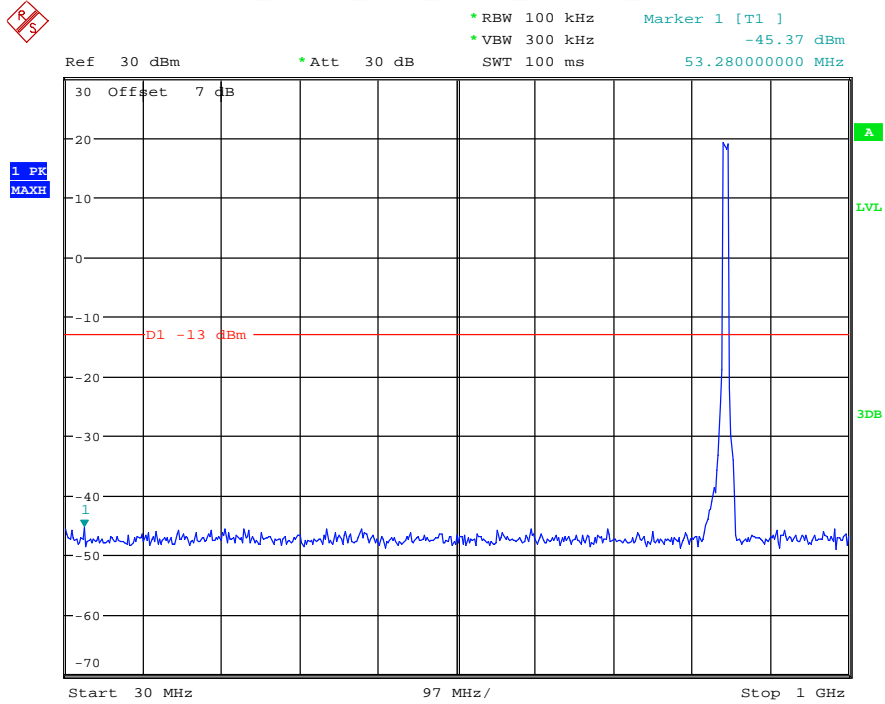

Band 5_5 MHz_High_QPSK_RB25#0_1(30MHz-1GHz)

Date: 16.AUG.2021 14:16:58