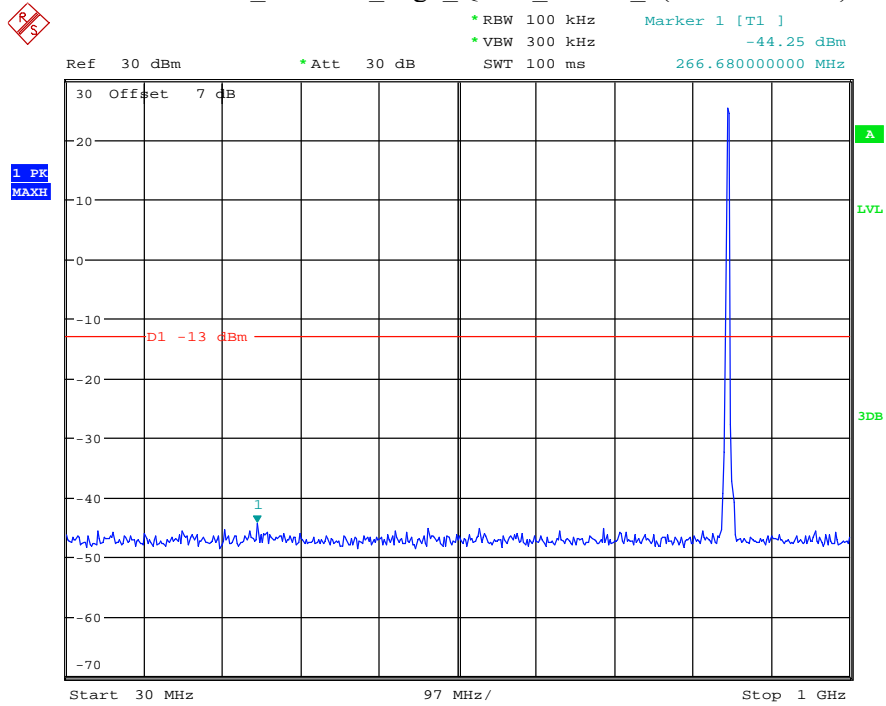

Band 5_1.4 MHz_High_QPSK_RB6#0_1(30MHz-1GHz)

Date: 16.AUG.2021 14:14:07