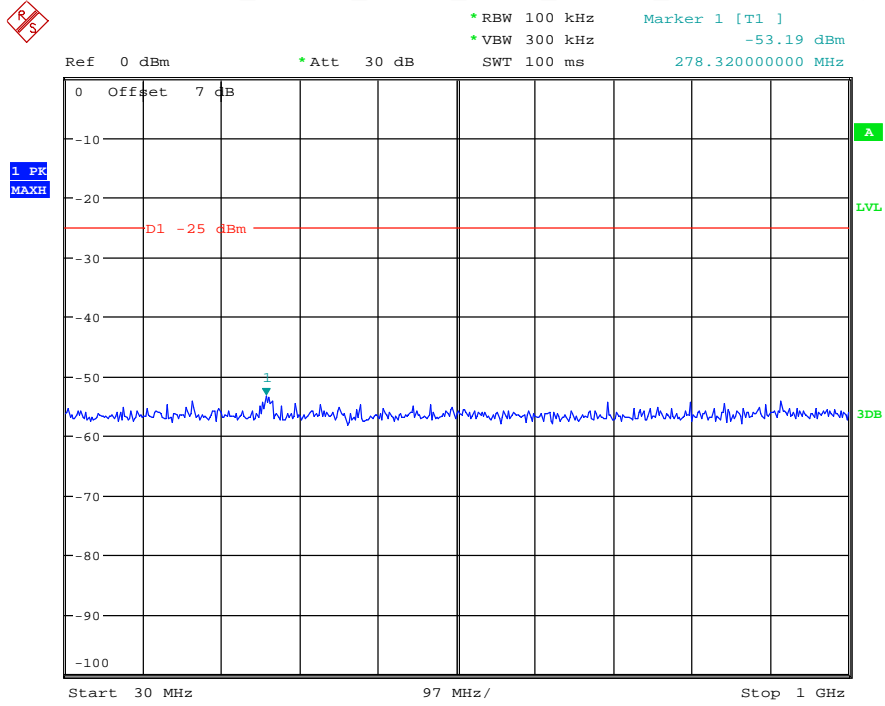

Date: 17.AUG.2021 14:20:10

Band 41_15 MHz_Low_QPSK_RB75#0_1(30MHz-1GHz)

Date: 17.AUG.2021 14:20:35

Band 41_15 MHz_Low_QPSK_RB75#0_2(1GHz-26.5GHz)

Date: 17.AUG.2021 14:20:46

Band 41_15 MHz_Middle_QPSK_RB75#0_1(30MHz-1GHz)