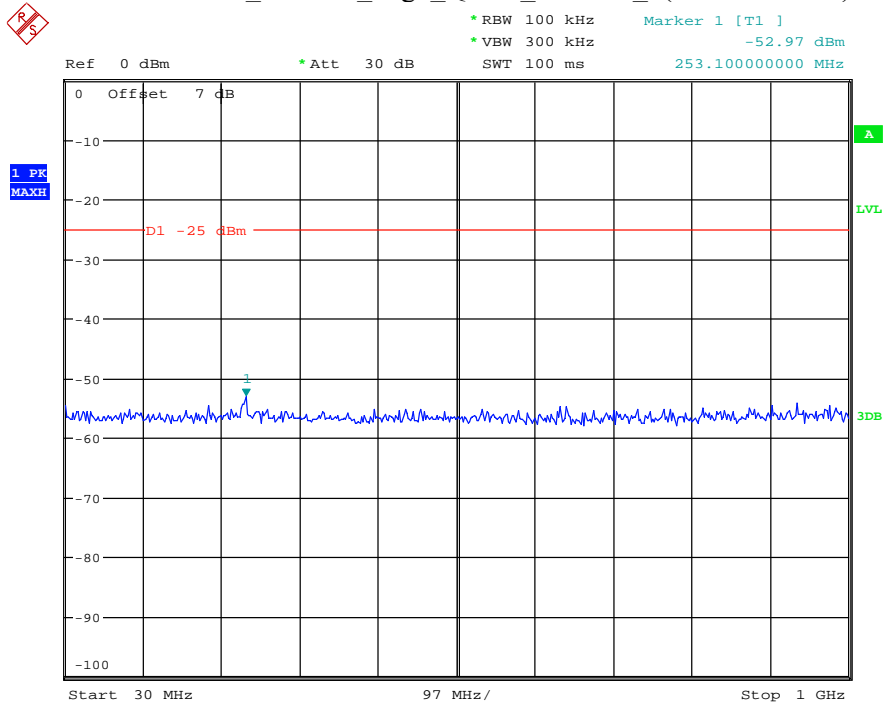

Band 7_10 MHz_High_QPSK_RB50#0_1(30MHz-1GHz)

Date: 16.AUG.2021 14:21:41