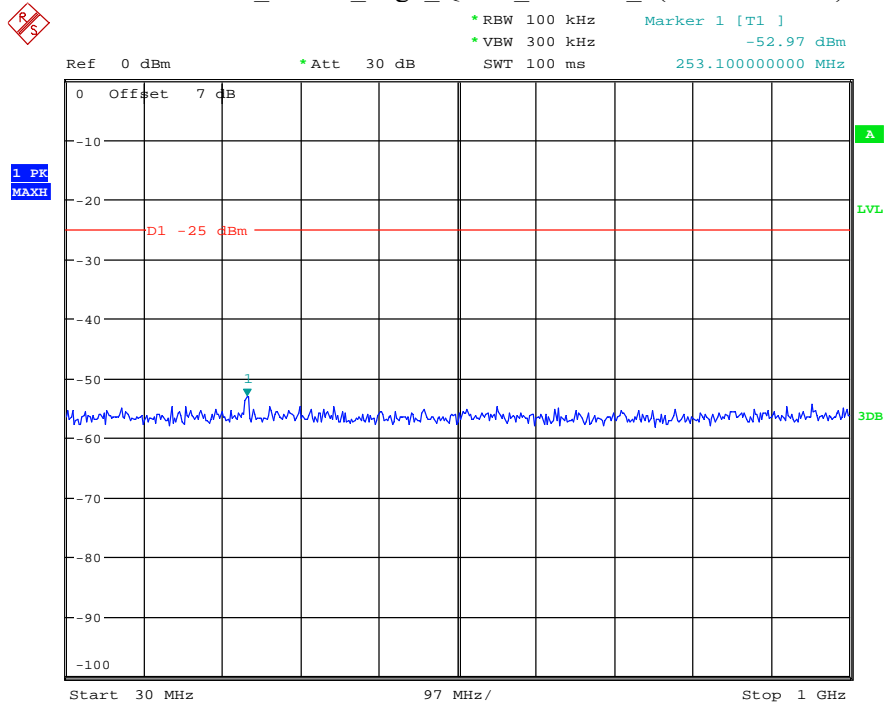

Band 7_5 MHz_High_QPSK_RB25#0_1(30MHz-1GHz)

Date: 16.AUG.2021 14:20:10