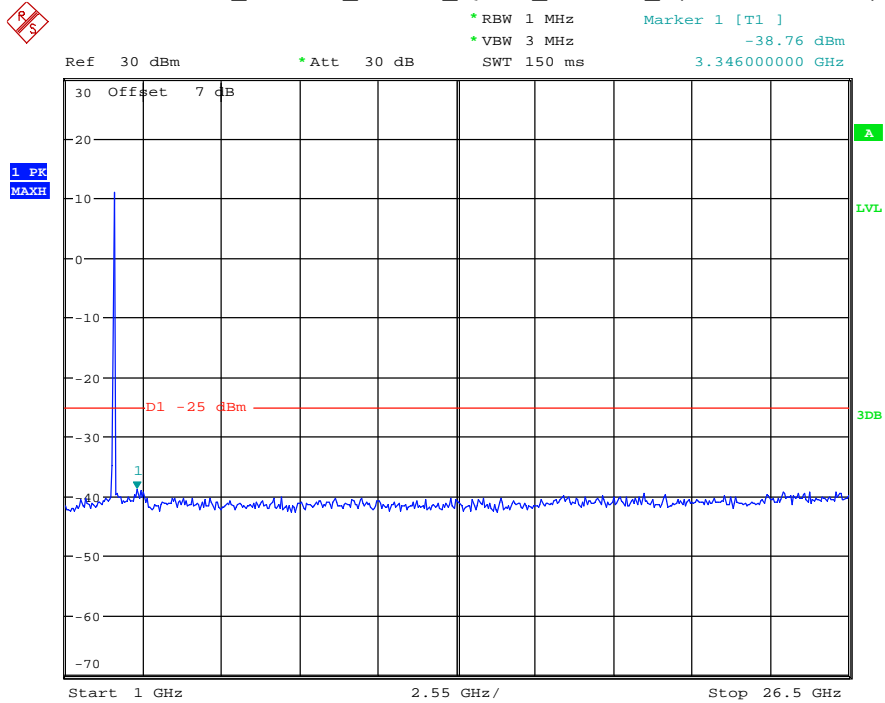

Band 41_15 MHz_Middle_QPSK_RB75#0_2(1GHz-26.5GHz)

Date: 17.AUG.2021 14:21:20