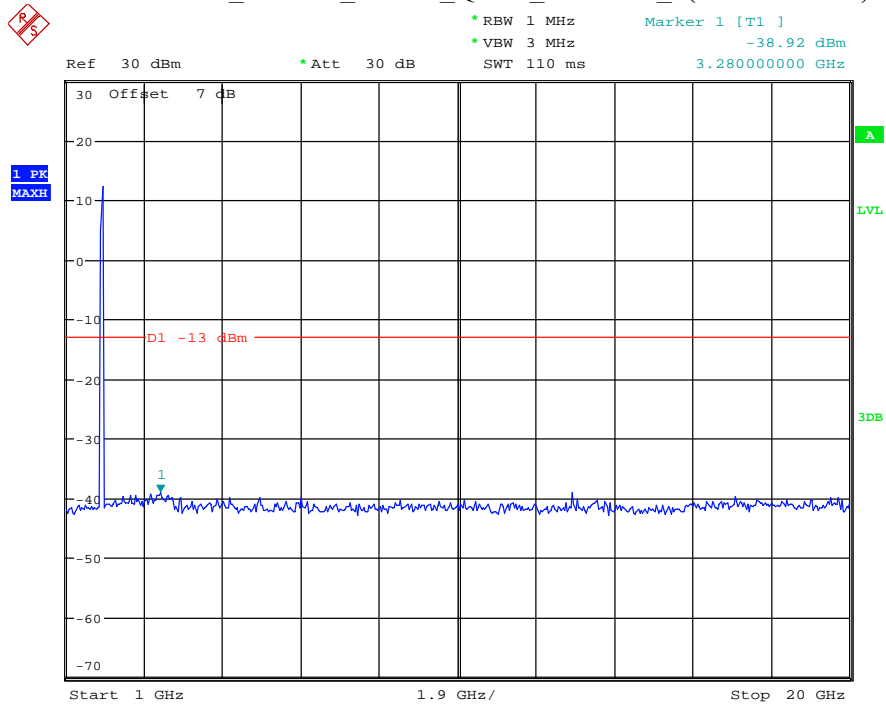

Band 2_20 MHz_Middle_QPSK_RB100#0_2(1GHz-20GHz)

Date: 16.AUG.2021 14:02:51