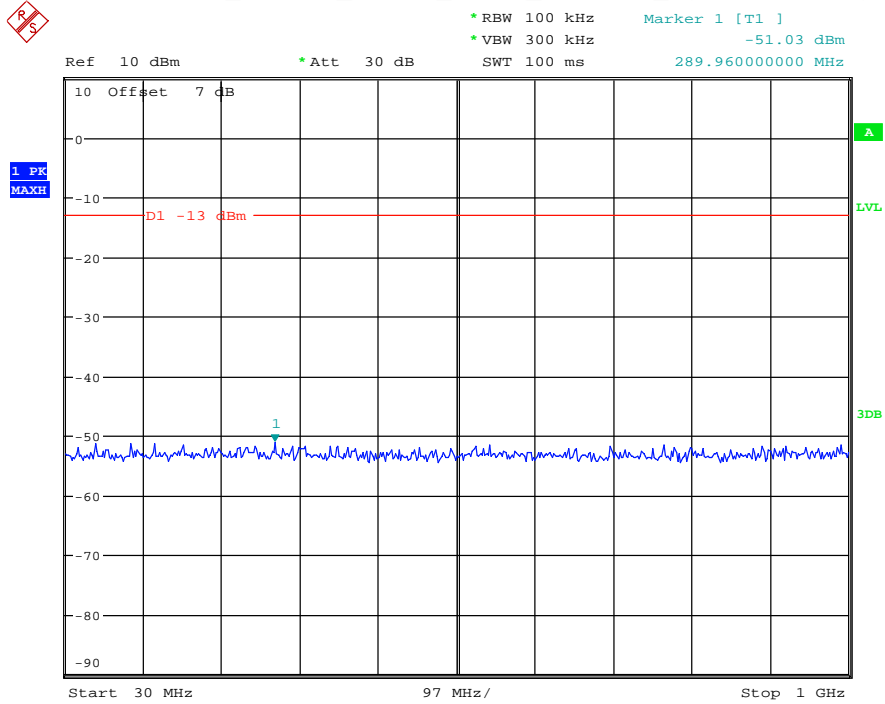

Date: 16.AUG.2021 14:11:00

Band 4_20 MHz_Low_QPSK_RB100#0_1(30MHz-1GHz)

Date: 16.AUG.2021 14:11:25

Band 4_20 MHz_Low_QPSK_RB100#0_2(1GHz-20GHz)

Date: 16.AUG.2021 14:11:36

Band 4_20 MHz_Middle_QPSK_RB100#0_1(30MHz-1GHz)