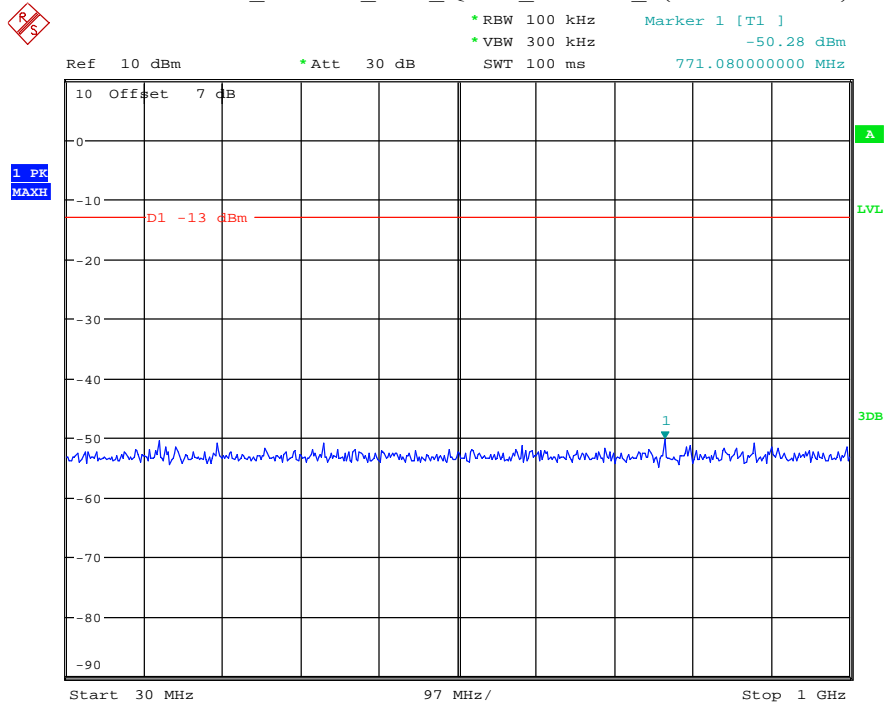

Band 4_15 MHz_Low_QPSK_RB75#0_1(30MHz-1GHz)

Date: 16.AUG.2021 14:09:38