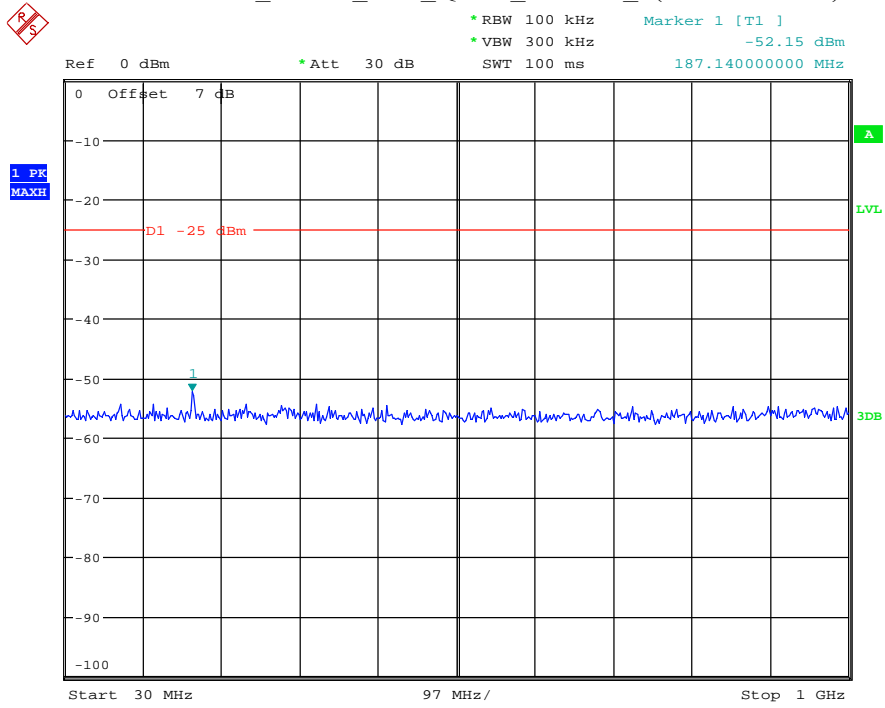

Band 7_5 MHz_Low_QPSK_RB25#0_1(30MHz-1GHz)

Date: 16.AUG.2021 14:19:16