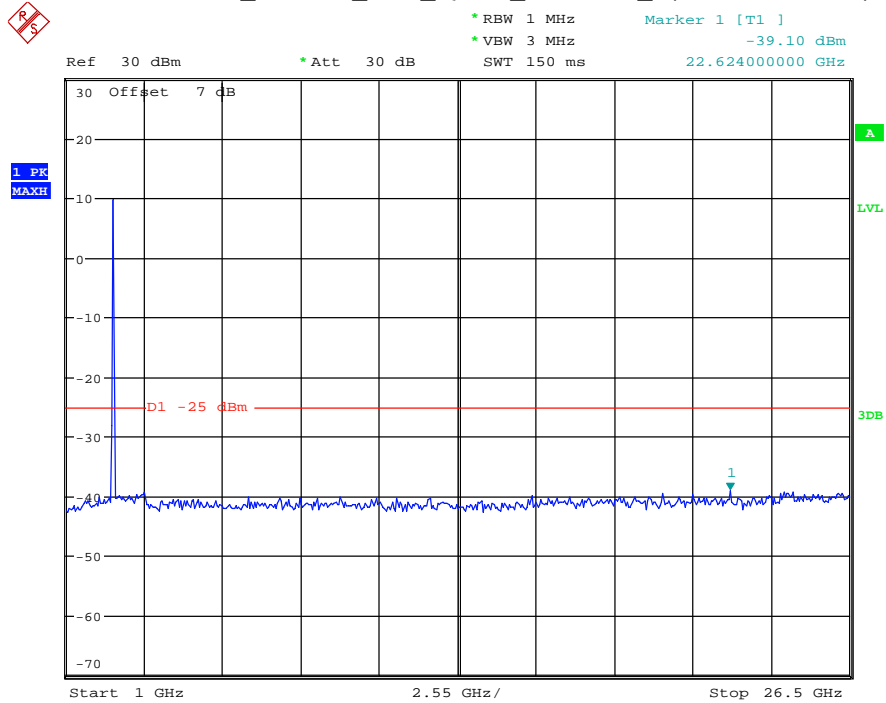

Band 41_20 MHz_Low_QPSK_RB100#0_2(1GHz-26.5GHz)

Date: 17.AUG.2021 14:22:30