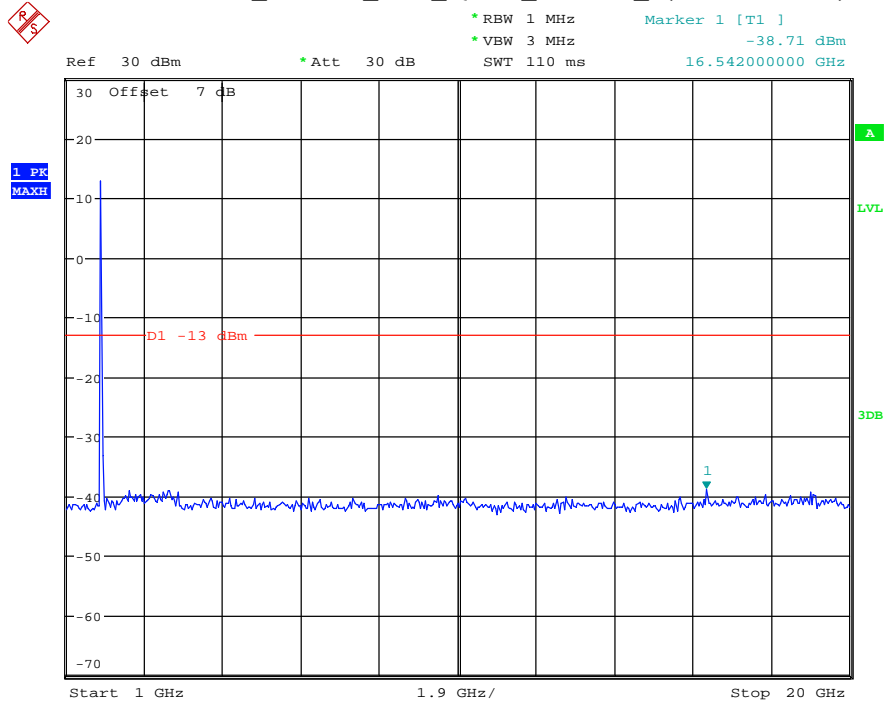

Band 2_15 MHz_Low_QPSK_RB75#0_2(1GHz-20GHz)

Date: 16.AUG.2021 14:00:30