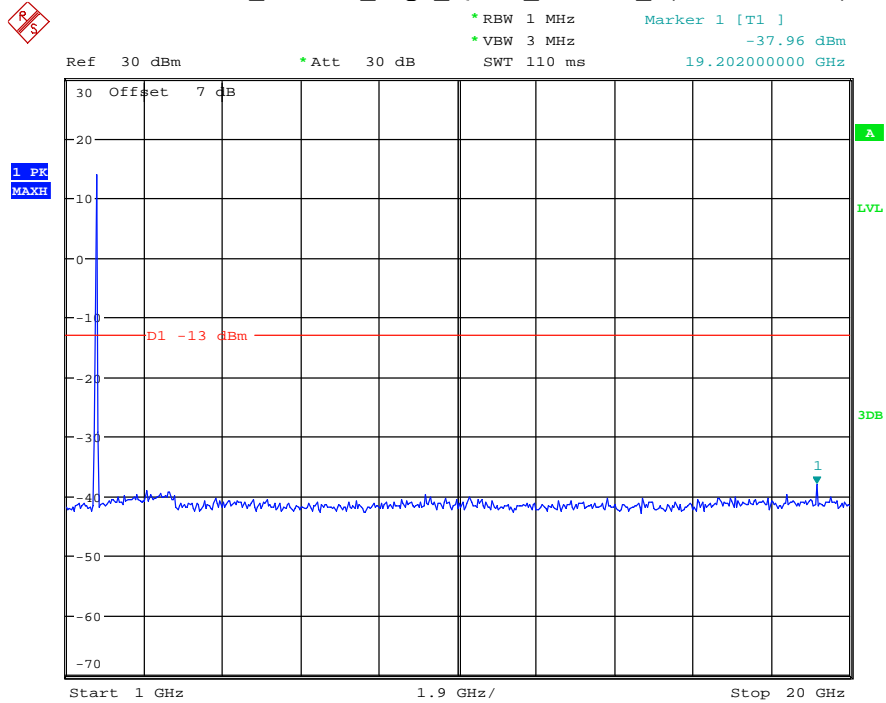

Date: 16.AUG.2021 14:10:15

Band 4_15 MHz_Middle_QPSK_RB75#0_2(1GHz-20GHz)

Date: 16.AUG.2021 14:10:26

Band 4_15 MHz_High_QPSK_RB75#0_1(30MHz-1GHz)

Date: 16.AUG.2021 14:10:49

Band 4_15 MHz_High_QPSK_RB75#0_2(1GHz-20GHz)