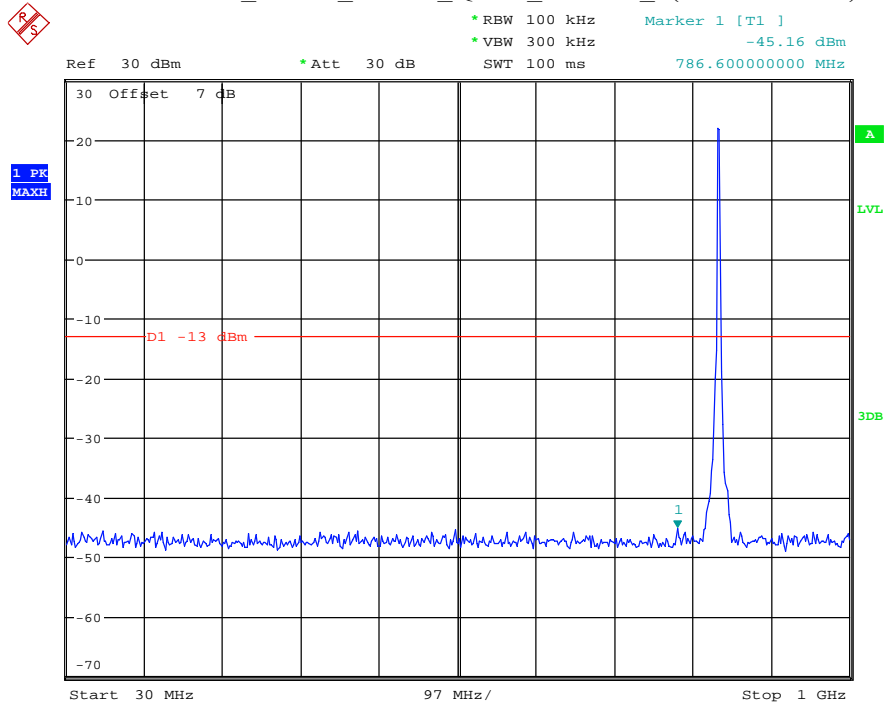

Date: 16.AUG.2021 14:14:18

Band 5_3 MHz_Low_QPSK_RB15#0_1(30MHz-1GHz)

Date: 16.AUG.2021 14:14:36

Band 5_3 MHz_Low_QPSK_RB15#0_2(1GHz-10GHz)

Date: 16.AUG.2021 14:14:47

Band 5_3 MHz_Middle_QPSK_RB15#0_1(30MHz-1GHz)