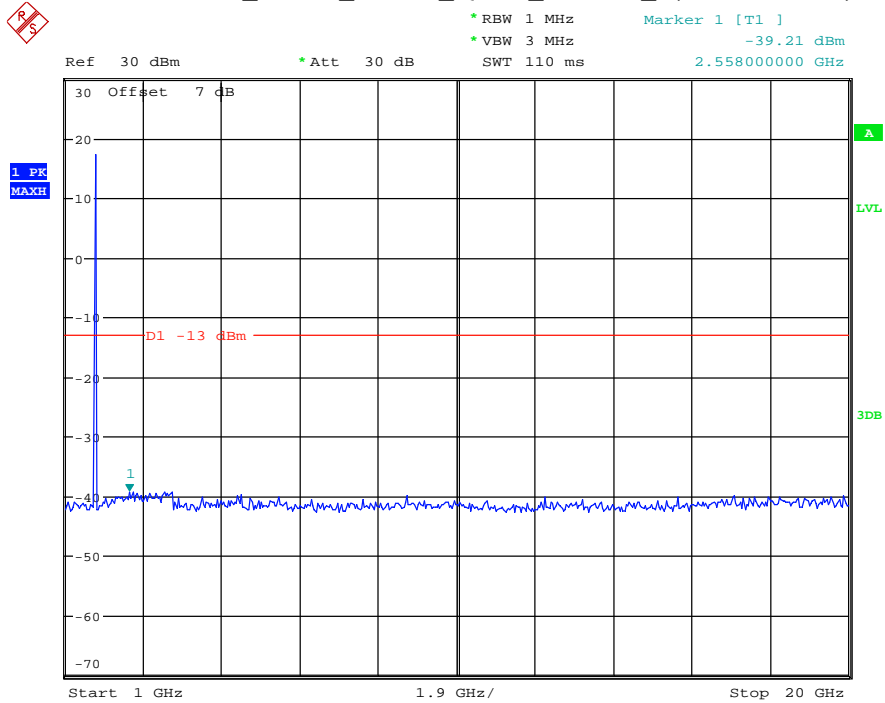

Band 4_3 MHz_Middle_QPSK_RB15#0_2(1GHz-20GHz)

Date: 16.AUG.2021 14:05:49