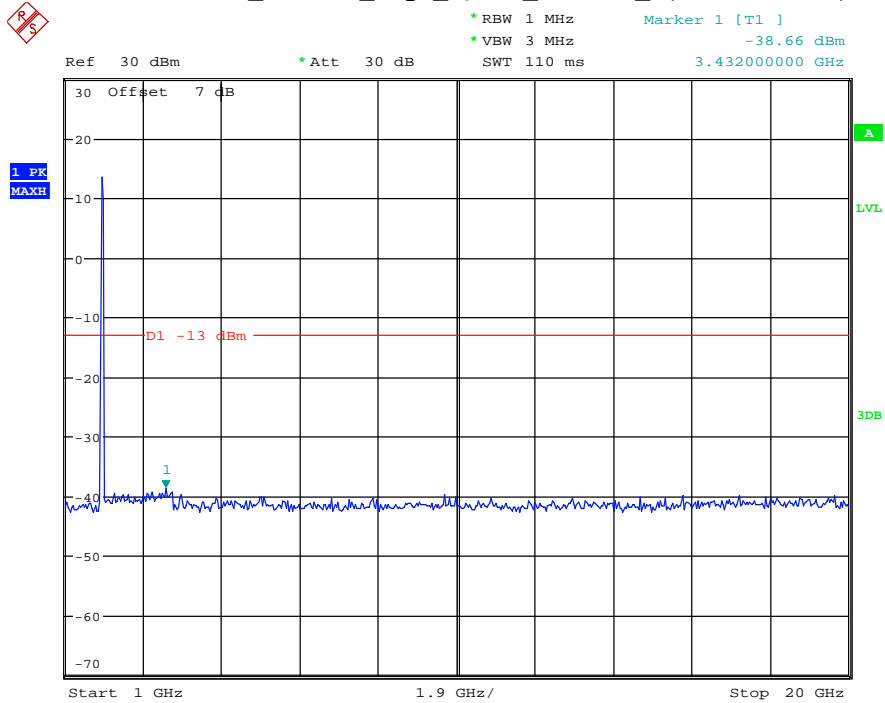

Date: 16.AUG.2021 14:00:53

Band 2_15 MHz_Middle_QPSK_RB75#0_2(1GHz-20GHz)

Date: 16.AUG.2021 14:01:04

Band 2_15 MHz_High_QPSK_RB75#0_1(30MHz-1GHz)

Date: 16.AUG.2021 14:01:30

Band 2_15 MHz_High_QPSK_RB75#0_2(1GHz-20GHz)