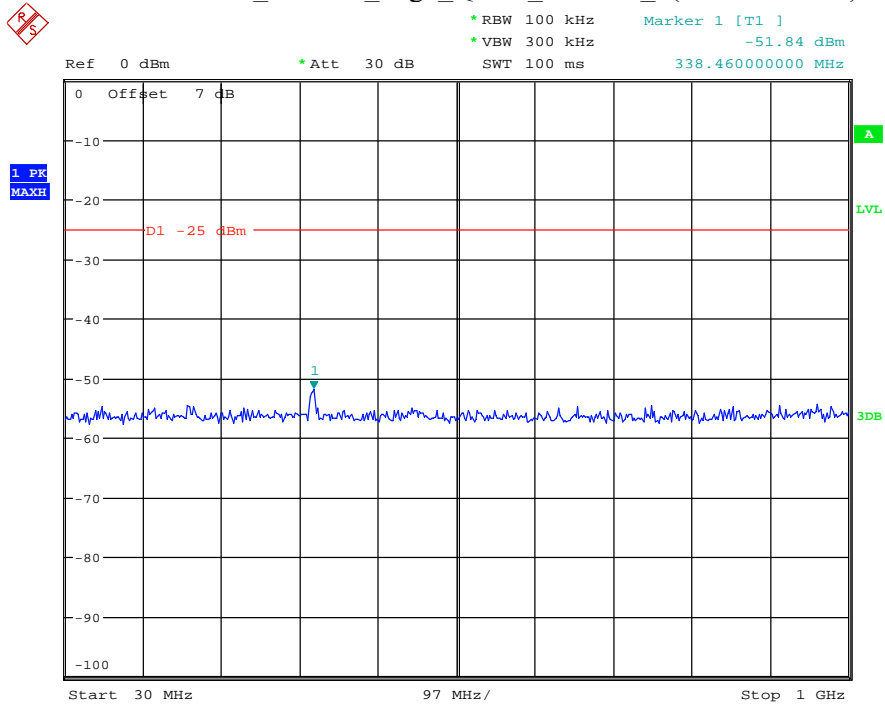

Band 41_10 MHz_High_QPSK_RB50#0_1(30MHz-1GHz)

Date: 17.AUG.2021 14:19:59