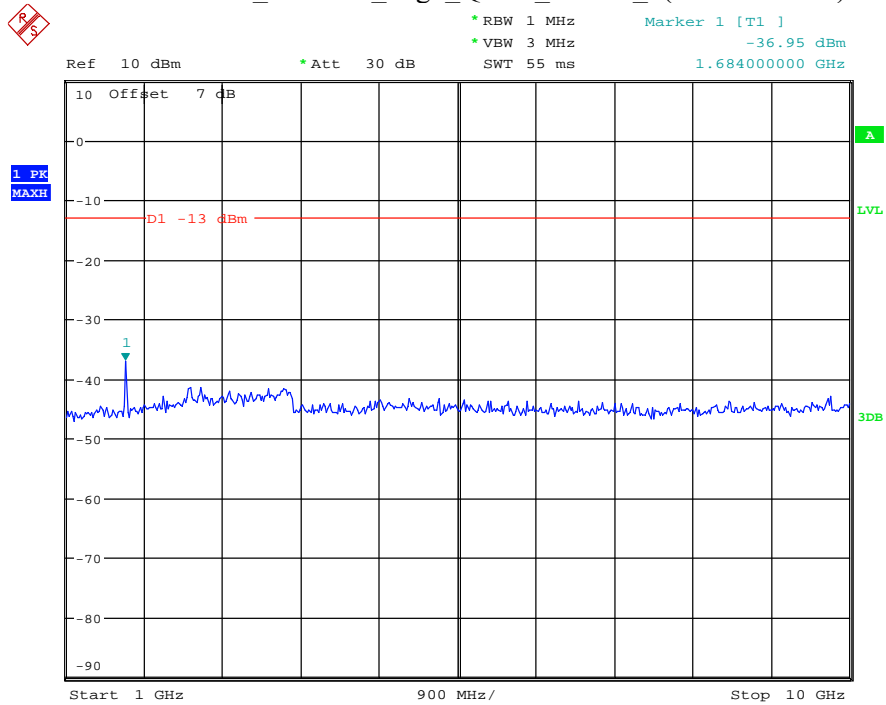

Date: 16.AUG.2021 14:13:37

Band 5_1.4 MHz_Middle_QPSK_RB6#0_2(1GHz-10GHz)

Date: 16.AUG.2021 14:13:47

Band 5_1.4 MHz_High_QPSK_RB6#0_1(30MHz-1GHz)

Date: 16.AUG.2021 14:14:07

Band 5_1.4 MHz_High_QPSK_RB6#0_2(1GHz-10GHz)