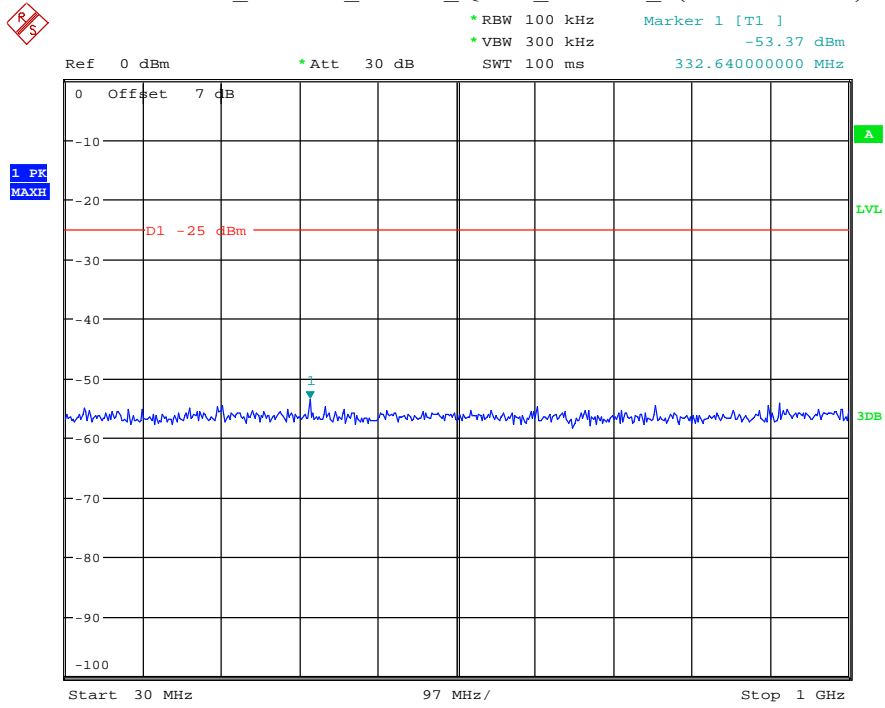

Date: 16.AUG.2021 14:20:21

Band 7_10 MHz_Low_QPSK_RB50#0_1(30MHz-1GHz)

Date: 16.AUG.2021 14:20:42

Band 7_10 MHz_Low_QPSK_RB50#0_2(1GHz-26.5GHz)

Date: 16.AUG.2021 14:20:52

Band 7_10 MHz_Middle_QPSK_RB50#0_1(30MHz-1GHz)