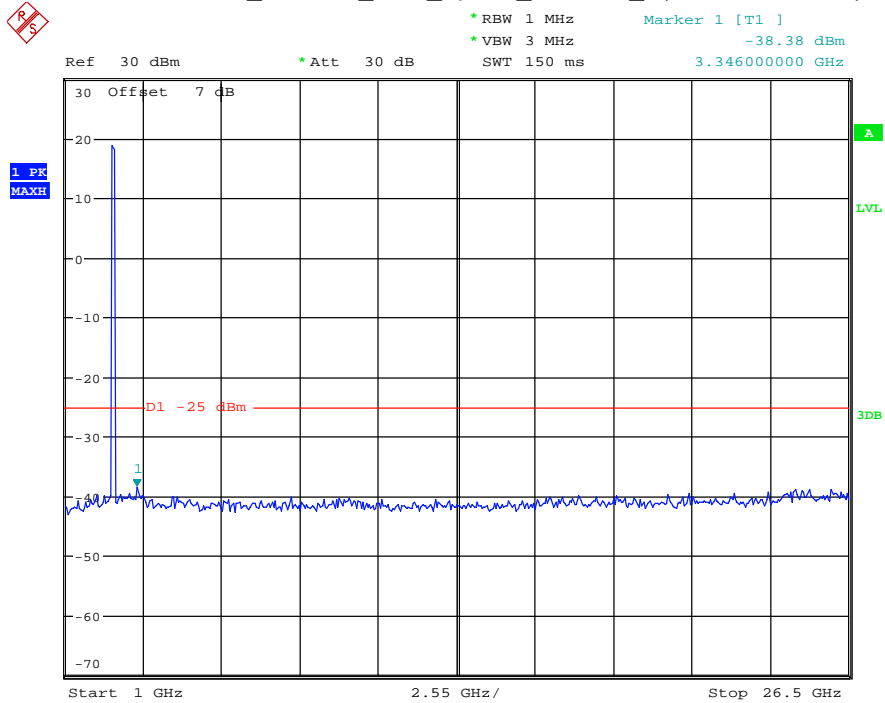

Band 38_10 MHz_Low_QPSK_RB50#0_2(1GHz-26.5GHz)

Date: 17.AUG.2021 14:25:40