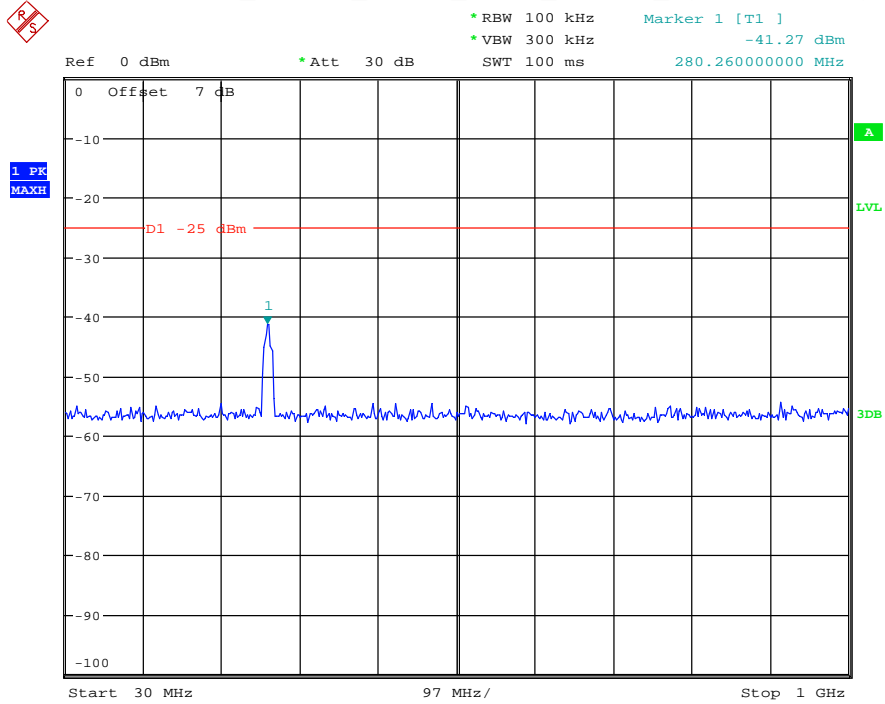

Date: 17.AUG.2021 14:26:42

Band 38_15 MHz_Low_QPSK_RB75#0_1(30MHz-1GHz)

Date: 17.AUG.2021 14:27:11

Band 38_15 MHz_Low_QPSK_RB75#0_2(1GHz-26.5GHz)

Date: 17.AUG.2021 14:27:21

Band 38_15 MHz_Middle_QPSK_RB75#0_1(30MHz-1GHz)