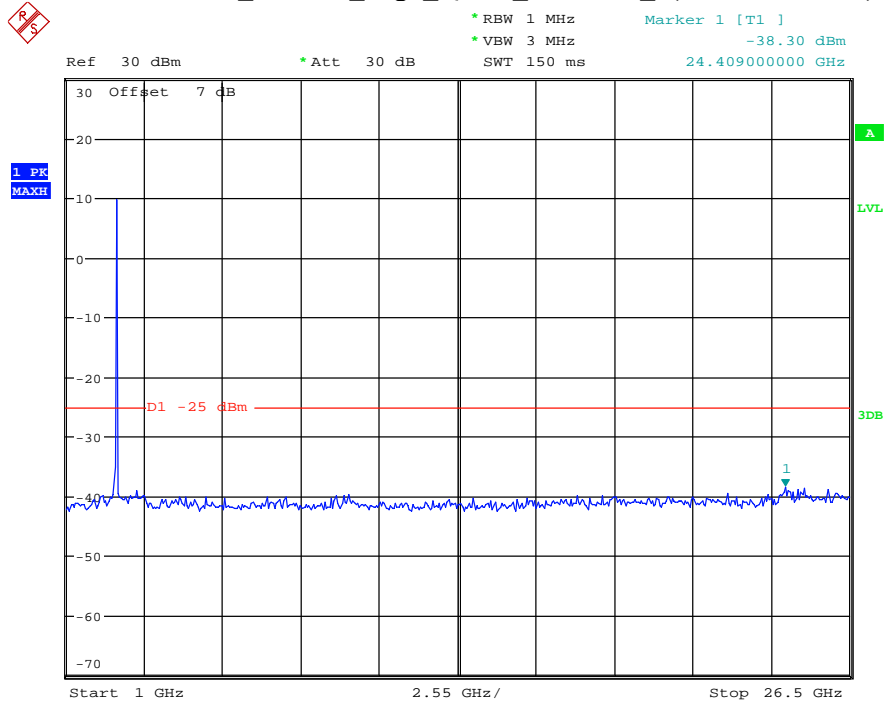

Date: 17.AUG.2021 14:22:57

Band 41_20 MHz_Middle_QPSK_RB100#0_2(1GHz-26.5GHz)

Date: 17.AUG.2021 14:23:07

Band 41_20 MHz_High_QPSK_RB100#0_1(30MHz-1GHz)

Date: 17.AUG.2021 14:23:31

Band 41_20 MHz_High_QPSK_RB100#0_2(1GHz-26.5GHz)