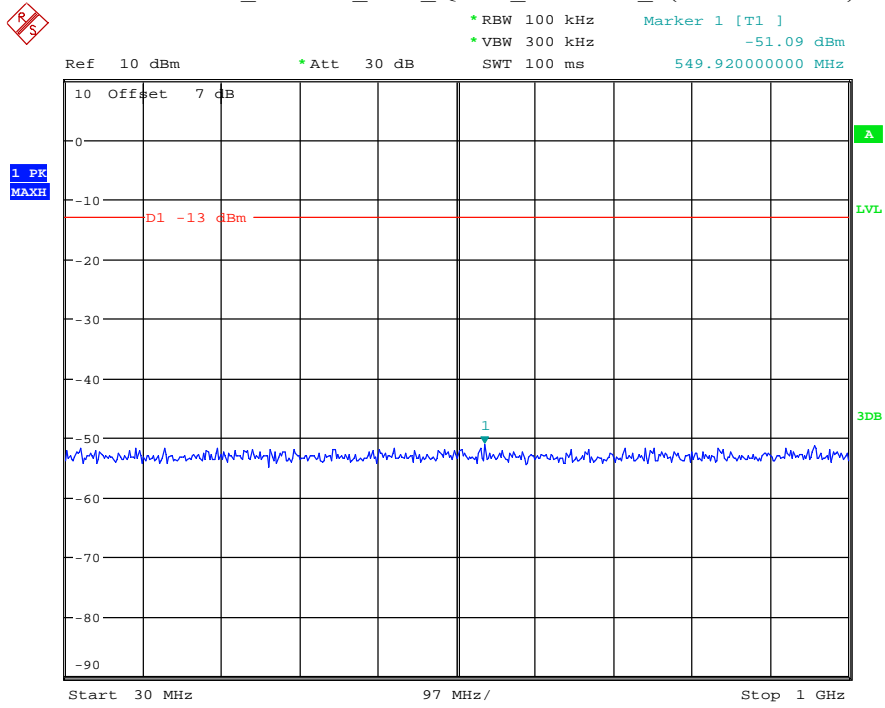

Band 2_20 MHz_Low_QPSK_RB100#0_1(30MHz-1GHz)

Date: 16.AUG.2021 14:02:06