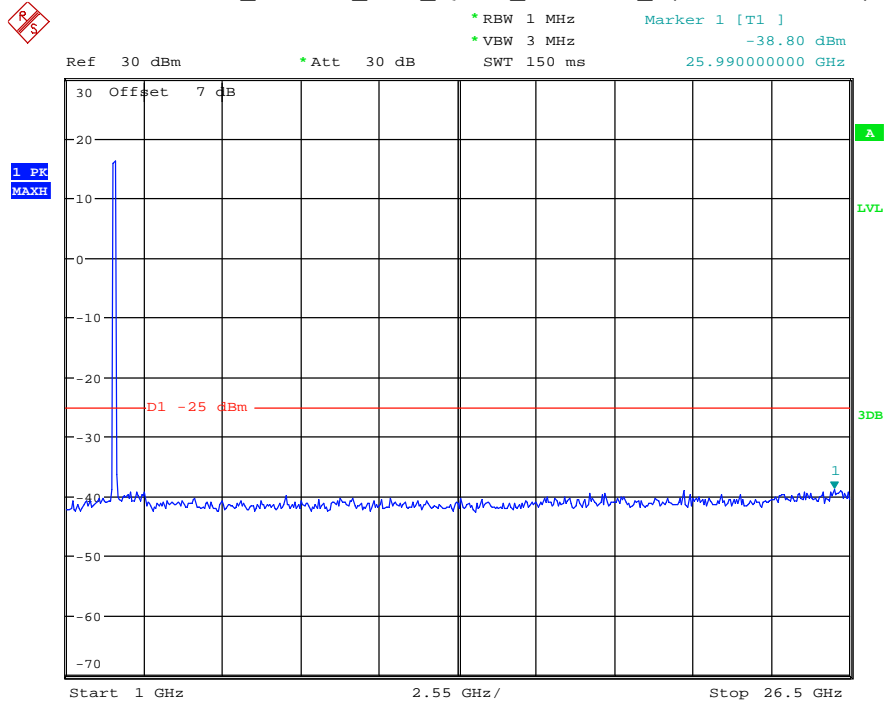

Band 38_20 MHz_Low_QPSK_RB100#0_2(1GHz-26.5GHz)

Date: 17.AUG.2021 14:29:05