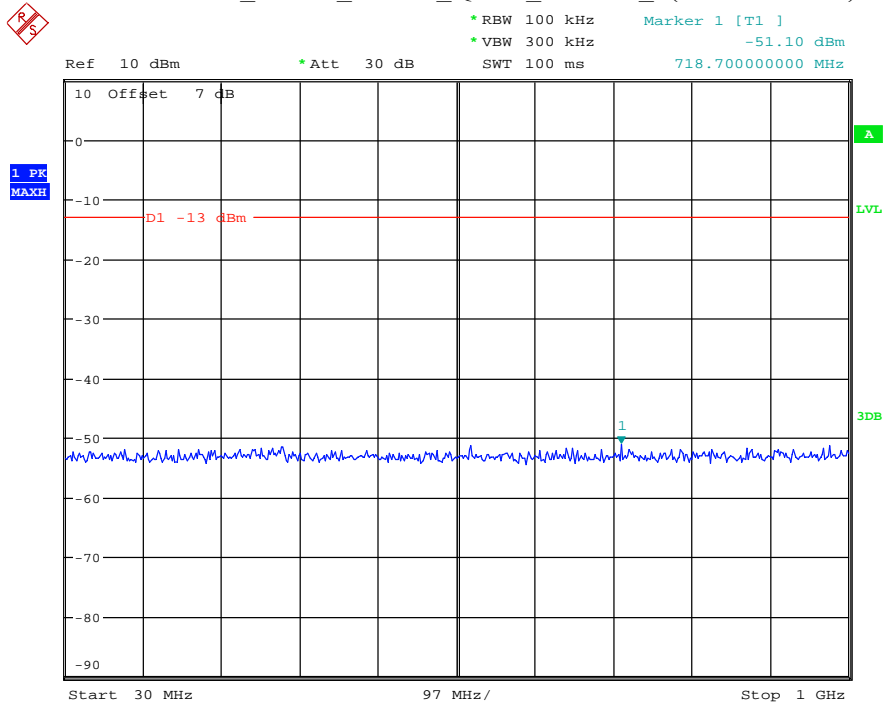

Date: 16.AUG.2021 13:55:25

Band 2_3 MHz_Low_QPSK_RB15#0_1(30MHz-1GHz)

Date: 16.AUG.2021 13:55:44

Band 2_3 MHz_Low_QPSK_RB15#0_2(1GHz-20GHz)

Date: 16.AUG.2021 13:55:54

Band 2_3 MHz_Middle_QPSK_RB15#0_1(30MHz-1GHz)