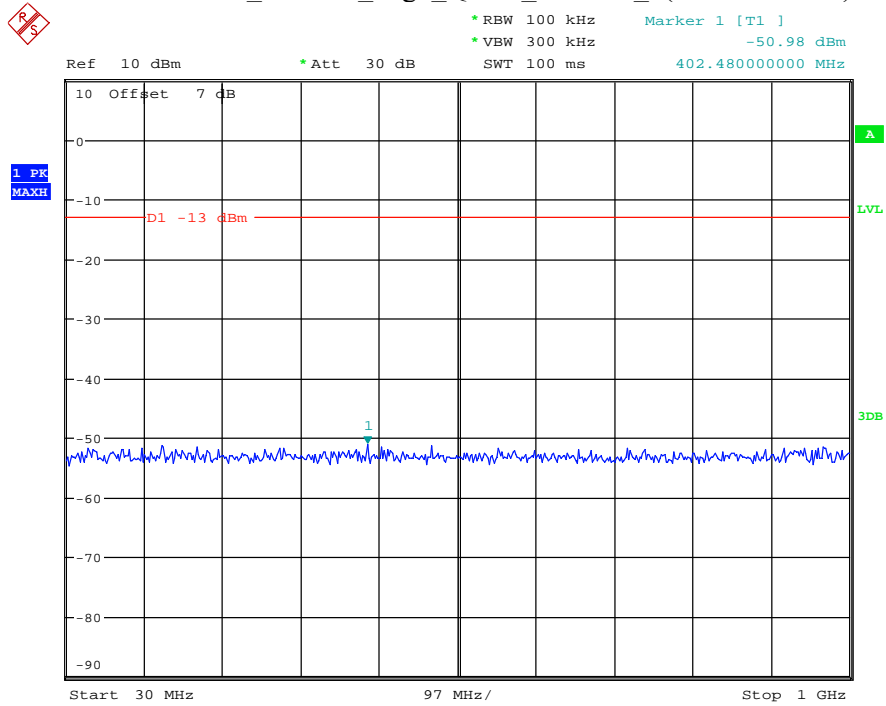

Band 4_15 MHz_High_QPSK_RB75#0_1(30MHz-1GHz)

Date: 16.AUG.2021 14:10:49