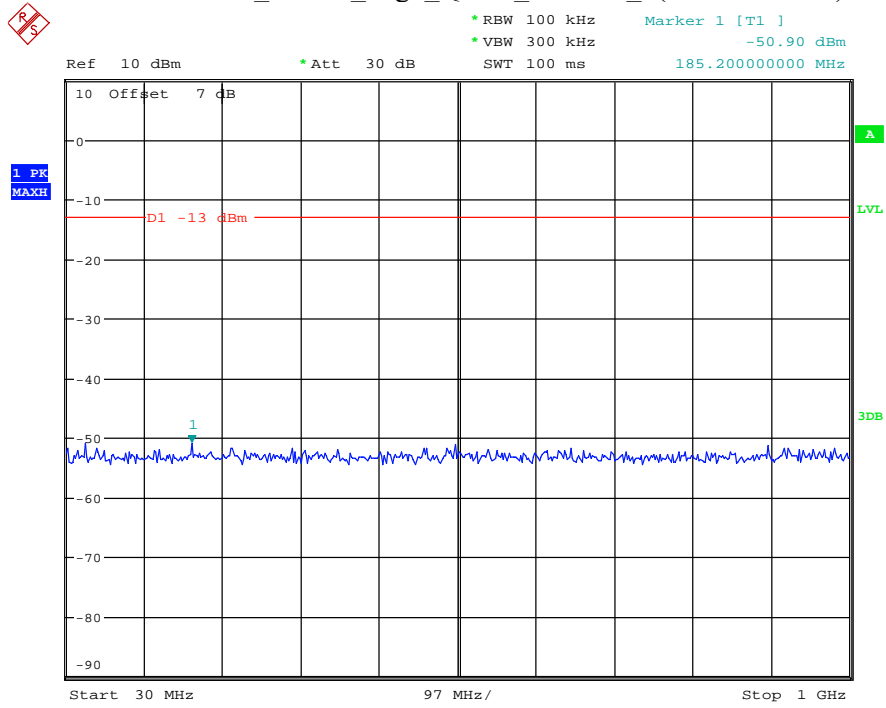

Band 2_3 MHz_High_QPSK_RB15#0_1(30MHz-1GHz)

Date: 16.AUG.2021 13:56:38