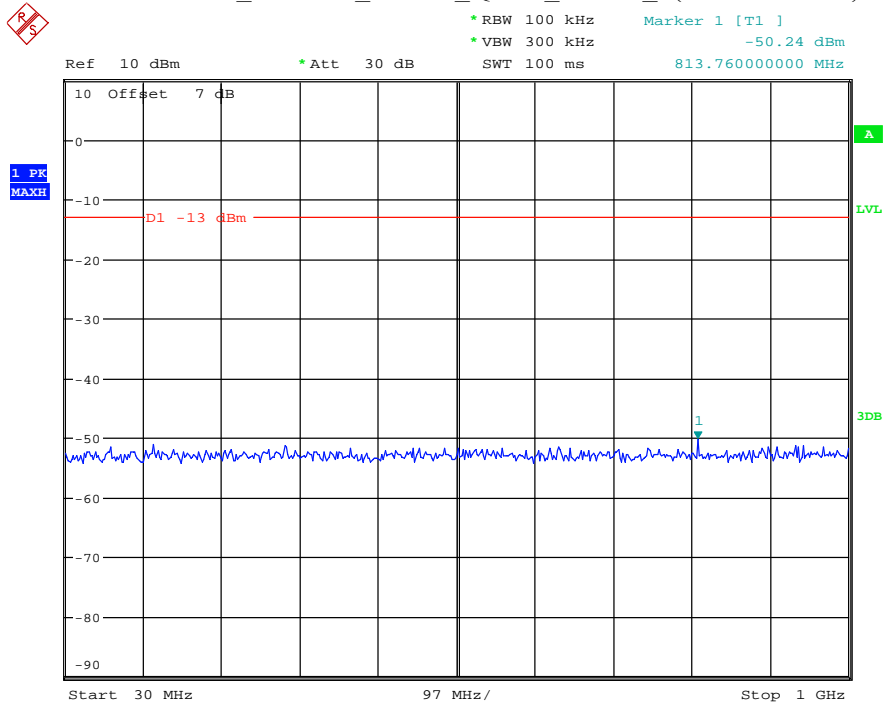

Date: 16.AUG.2021 14:03:25

Band 4_1.4 MHz_Low_QPSK_RB6#0_1(30MHz-1GHz)

Date: 16.AUG.2021 14:03:44

Band 4_1.4 MHz_Low_QPSK_RB6#0_2(1GHz-20GHz)

Date: 16.AUG.2021 14:03:54

Band 4_1.4 MHz_Middle_QPSK_RB6#0_1(30MHz-1GHz)