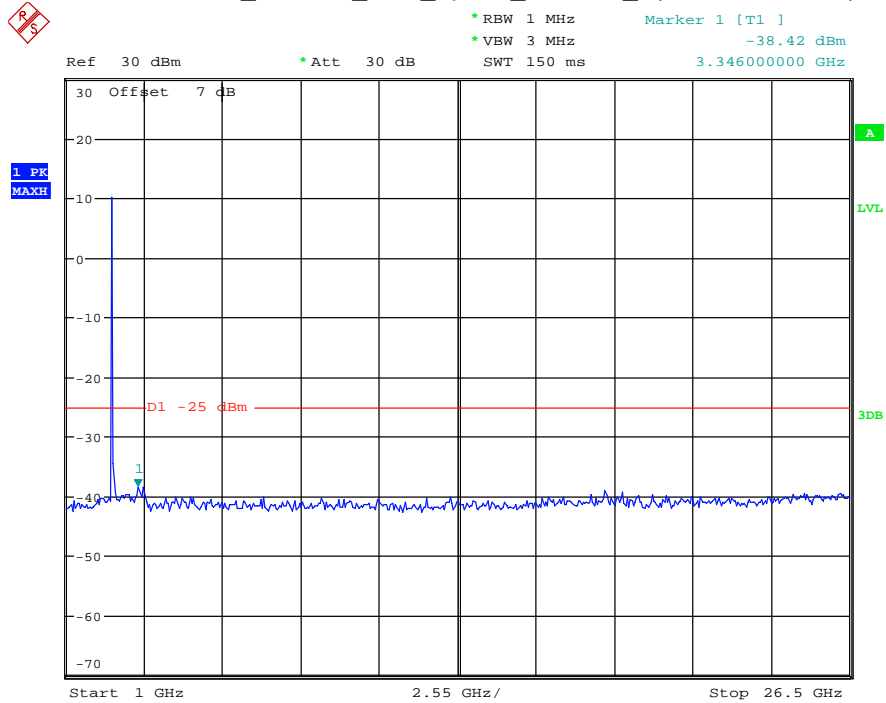

Band 7_15 MHz_Low_QPSK_RB75#0_2(1GHz-26.5GHz)

Date: 16.AUG.2021 14:22:31