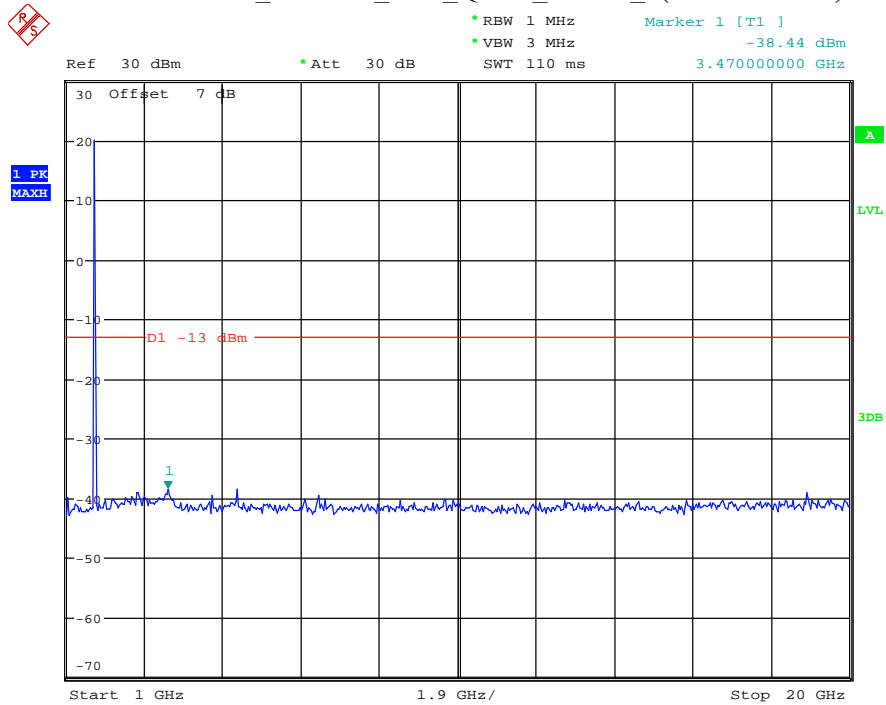

Band 4_1.4 MHz_Low_QPSK_RB6#0_2(1GHz-20GHz)

Date: 16.AUG.2021 14:03:54