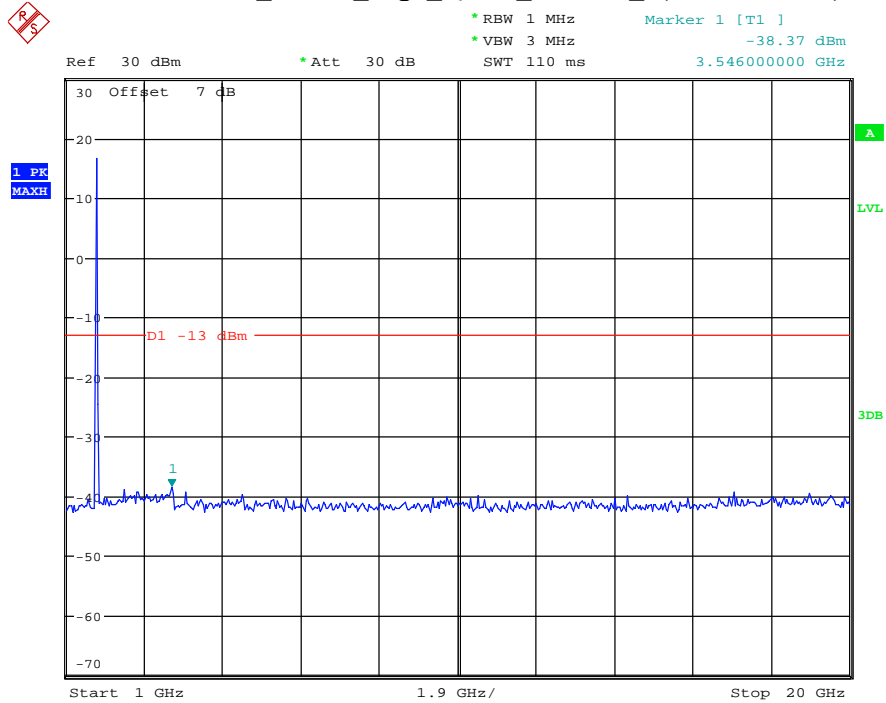

Date: 16.AUG.2021 14:07:03

Band 4_5 MHz_Middle_QPSK_RB25#0_2(1GHz-20GHz)

Date: 16.AUG.2021 14:07:14

Band 4_5 MHz_High_QPSK_RB25#0_1(30MHz-1GHz)

Date: 16.AUG.2021 14:07:31

Band 4_5 MHz_High_QPSK_RB25#0_2(1GHz-20GHz)