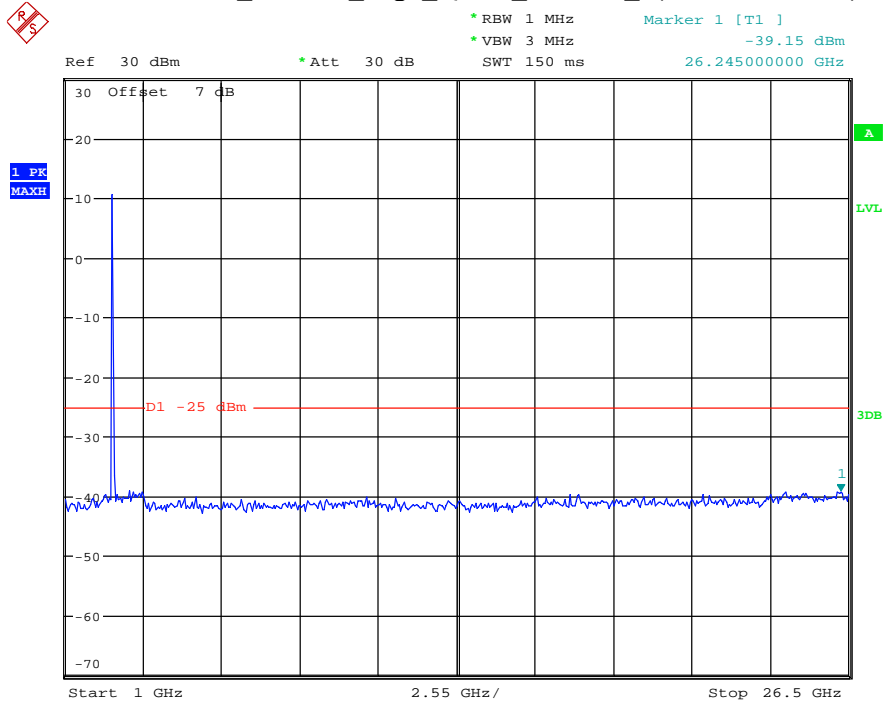

Date: 16.AUG.2021 14:21:11

Band 7_10 MHz_Middle_QPSK_RB50#0_2(1GHz-26.5GHz)

Date: 16.AUG.2021 14:21:22

Band 7_10 MHz_High_QPSK_RB50#0_1(30MHz-1GHz)

Date: 16.AUG.2021 14:21:41

Band 7_10 MHz_High_QPSK_RB50#0_2(1GHz-26.5GHz)