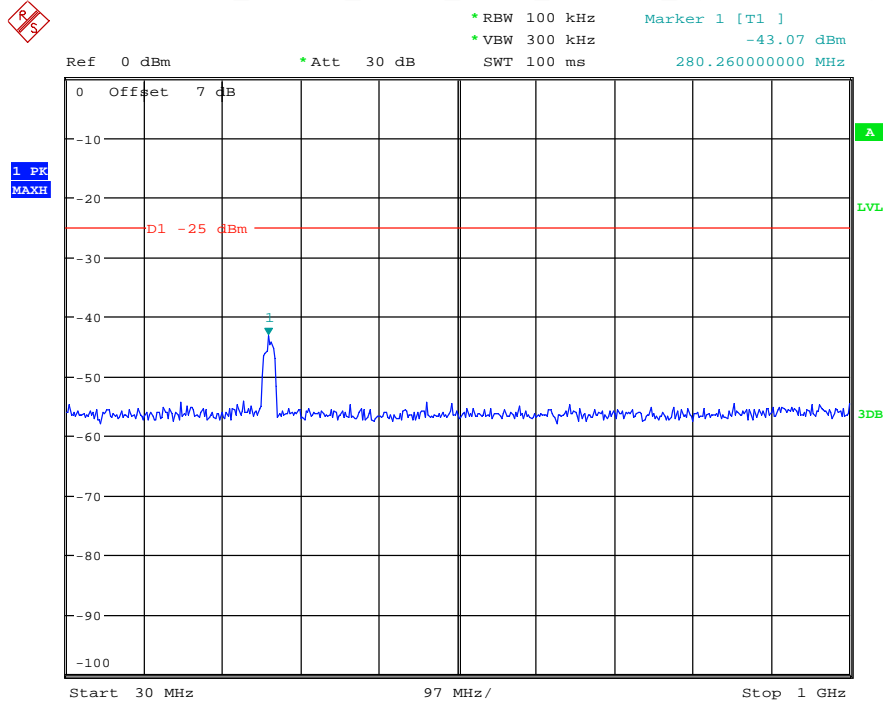

Date: 17.AUG.2021 14:28:29

Band 38_20 MHz_Low_QPSK_RB100#0_1(30MHz-1GHz)

Date: 17.AUG.2021 14:28:55

Band 38_20 MHz_Low_QPSK_RB100#0_2(1GHz-26.5GHz)

Date: 17.AUG.2021 14:29:05

Band 38_20 MHz_Middle_QPSK_RB100#0_1(30MHz-1GHz)