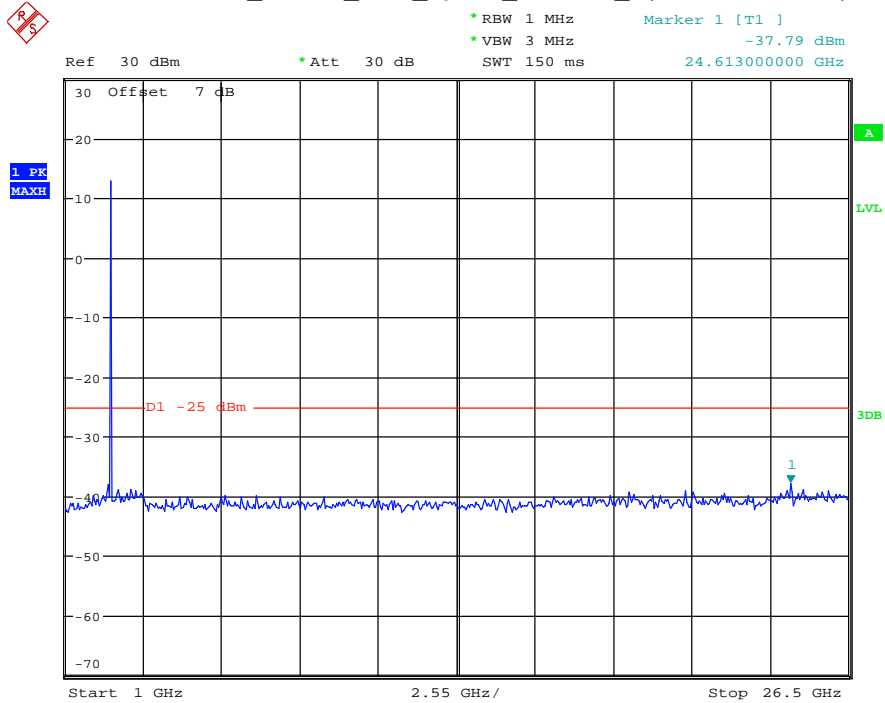

Band 7_5 MHz_Low_QPSK_RB25#0_2(1GHz-26.5GHz)

Date: 16.AUG.2021 14:19:26