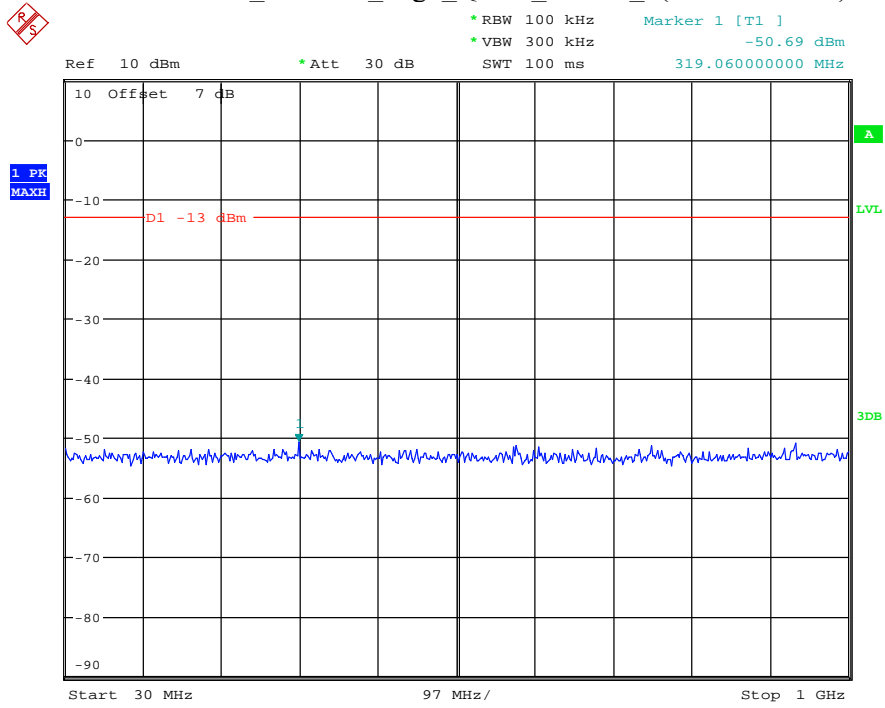

Band 2_1.4 MHz_High_QPSK_RB6#0_1(30MHz-1GHz)

Date: 16.AUG.2021 13:55:14