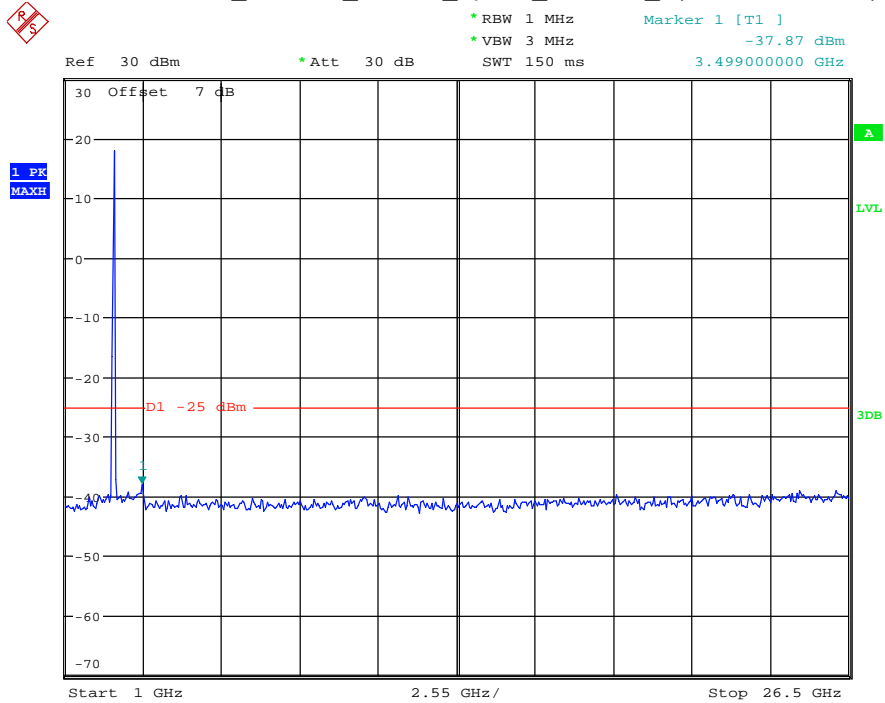

Band 38_15 MHz_Middle_QPSK_RB75#0_2(1GHz-26.5GHz)

Date: 17.AUG.2021 14:27:55