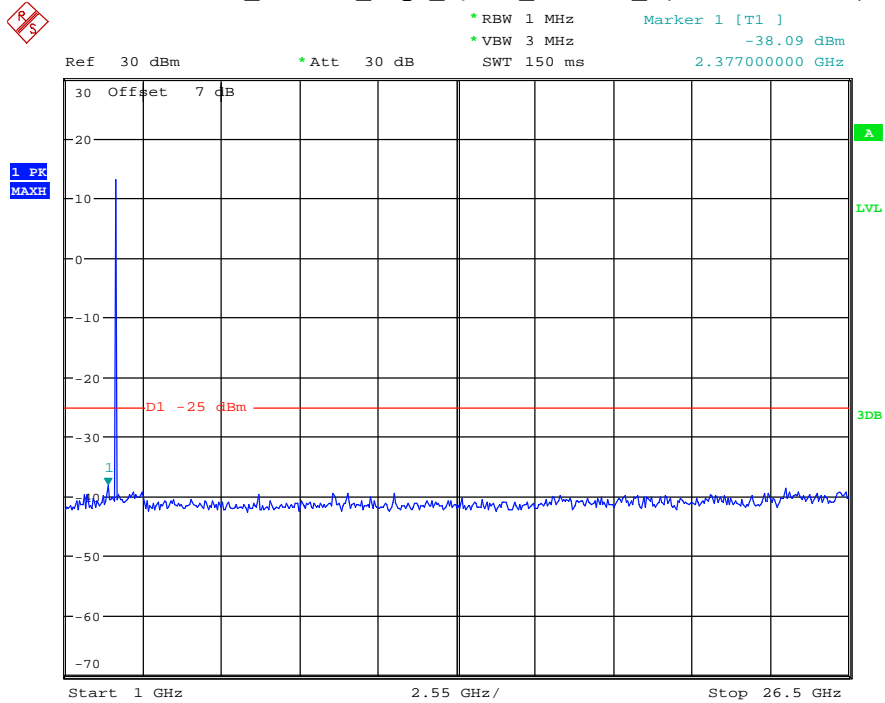

Date: 17.AUG.2021 14:19:27

Band 41_10 MHz_Middle_QPSK_RB50#0_2(1GHz-26.5GHz)

Date: 17.AUG.2021 14:19:37

Band 41_10 MHz_High_QPSK_RB50#0_1(30MHz-1GHz)

Date: 17.AUG.2021 14:19:59

Band 41_10 MHz_High_QPSK_RB50#0_2(1GHz-26.5GHz)