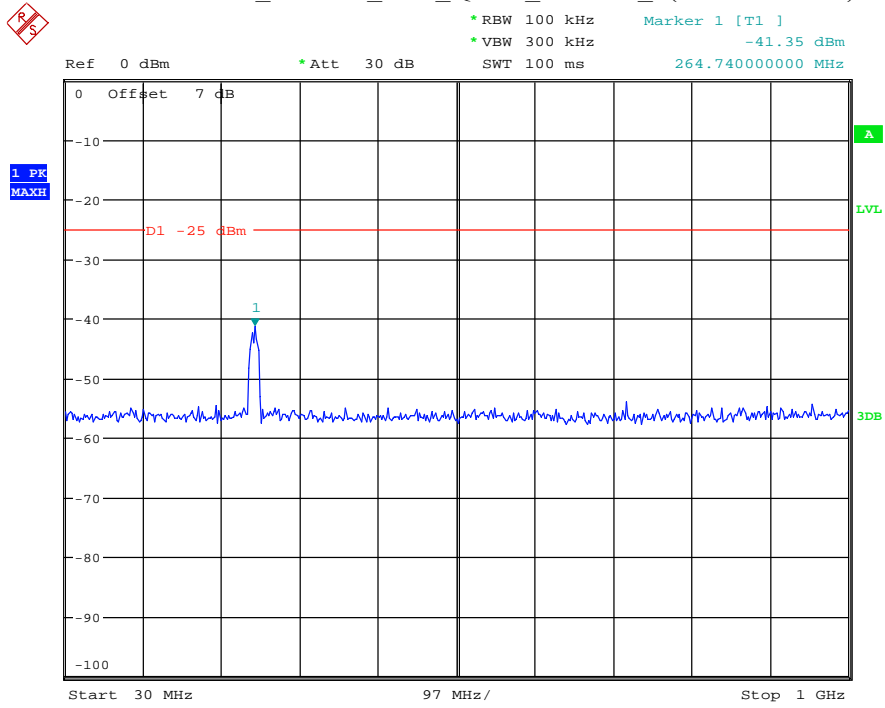

Band 38_15 MHz_Low_QPSK_RB75#0_1(30MHz-1GHz)

Date: 17.AUG.2021 14:27:11