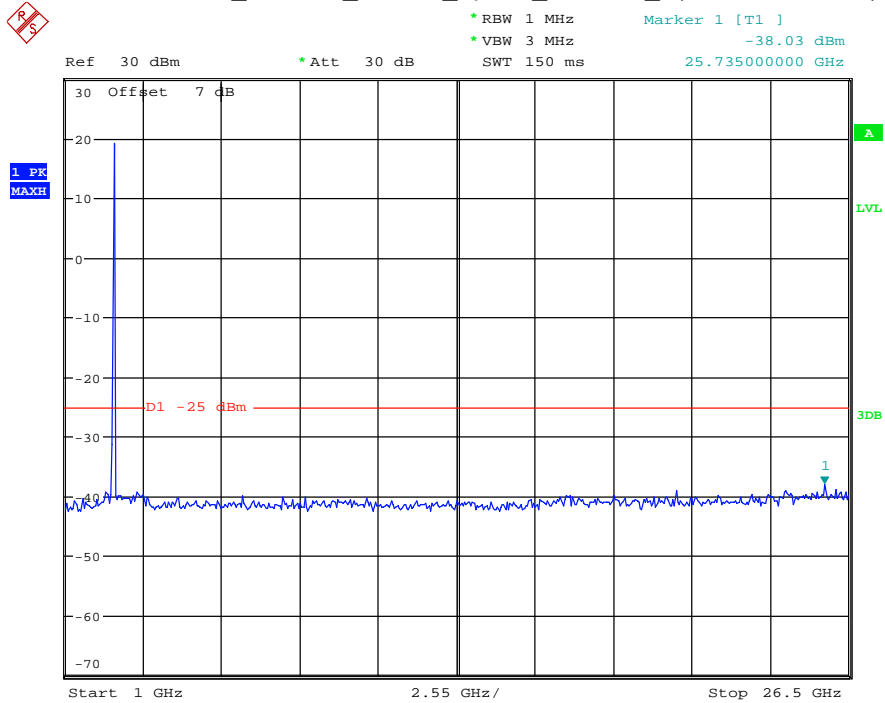

Band 38_10 MHz_Middle_QPSK_RB50#0_2(1GHz-26.5GHz)

Date: 17.AUG.2021 14:26:09