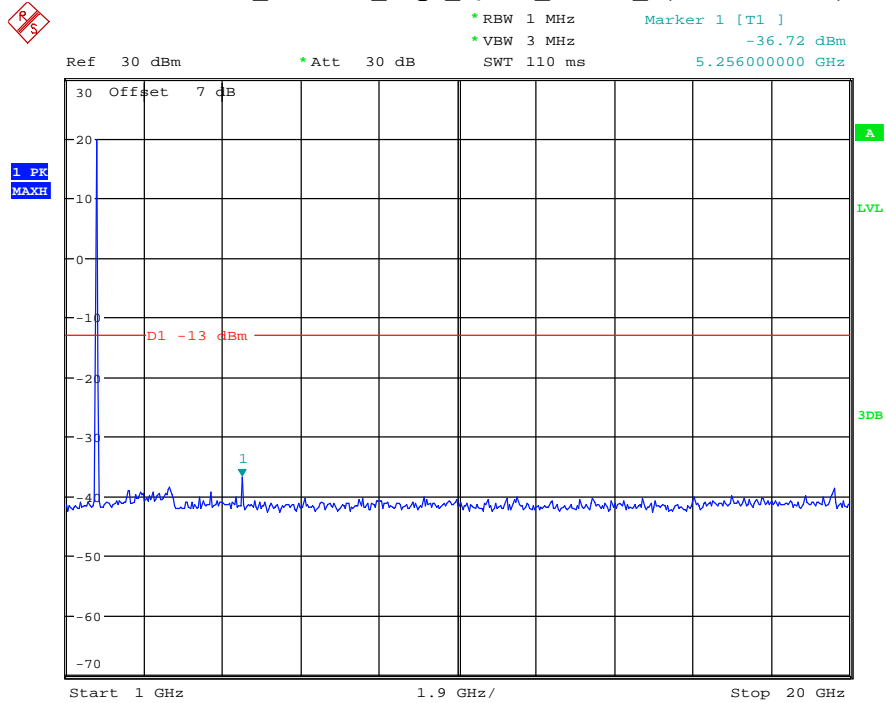

Date: 16.AUG.2021 14:04:14

Band 4_1.4 MHz_Middle_QPSK_RB6#0_2(1GHz-20GHz)

Date: 16.AUG.2021 14:04:25

Band 4_1.4 MHz_High_QPSK_RB6#0_1(30MHz-1GHz)

Date: 16.AUG.2021 14:04:42

Band 4_1.4 MHz_High_QPSK_RB6#0_2(1GHz-20GHz)