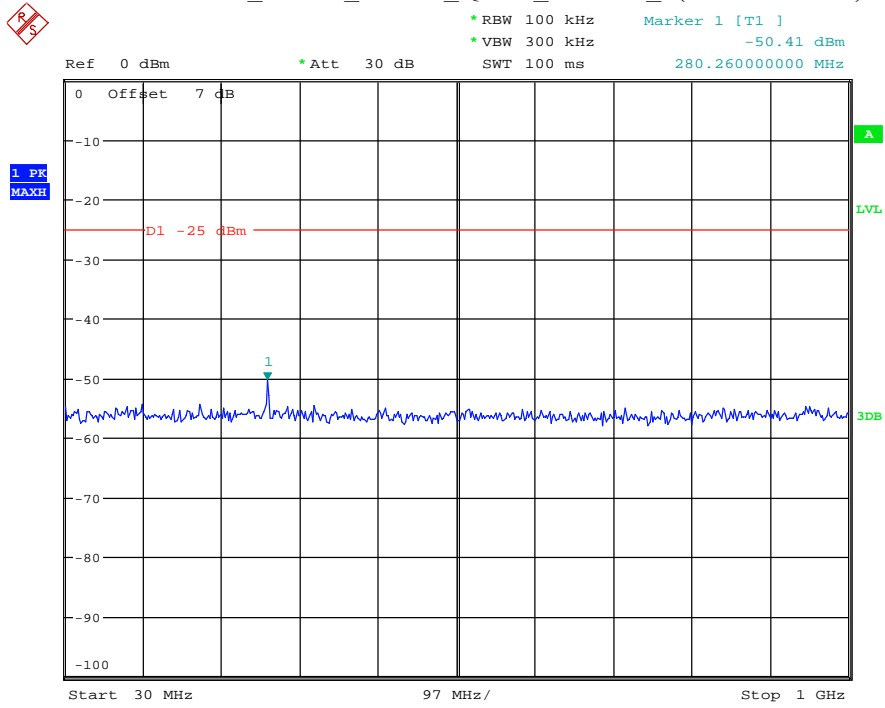

Date: 16.AUG.2021 14:25:30

Band 41_5 MHz_Low_QPSK_RB25#0_1(30MHz-1GHz)

Date: 17.AUG.2021 14:17:25

Band 41_5 MHz_Low_QPSK_RB25#0_2(1GHz-26.5GHz)

Date: 17.AUG.2021 14:17:35

Band 41_5 MHz_Middle_QPSK_RB25#0_1(30MHz-1GHz)