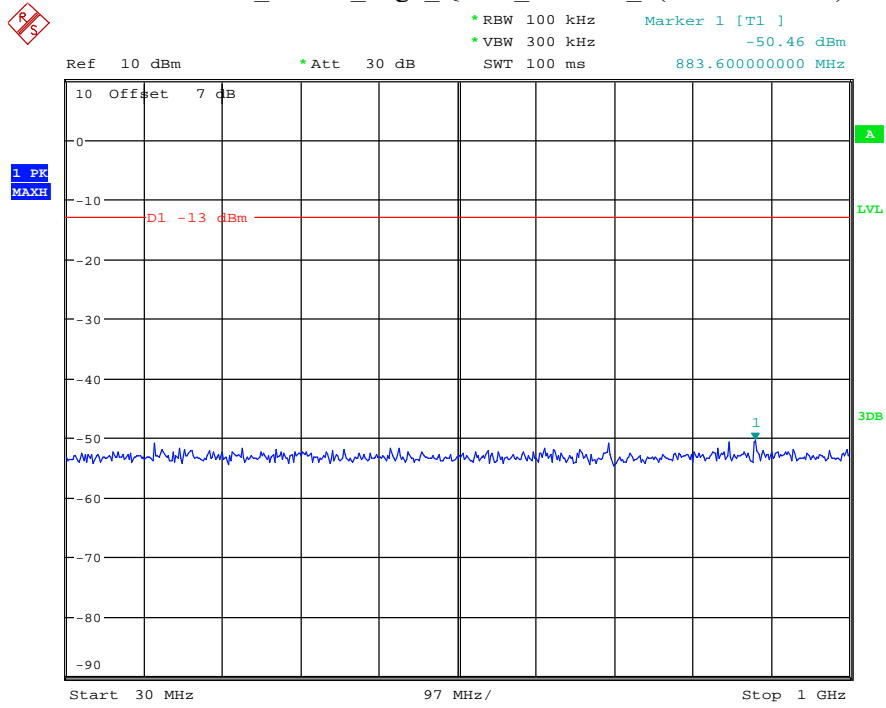

Band 4_5 MHz_High_QPSK_RB25#0_1(30MHz-1GHz)

Date: 16.AUG.2021 14:07:31