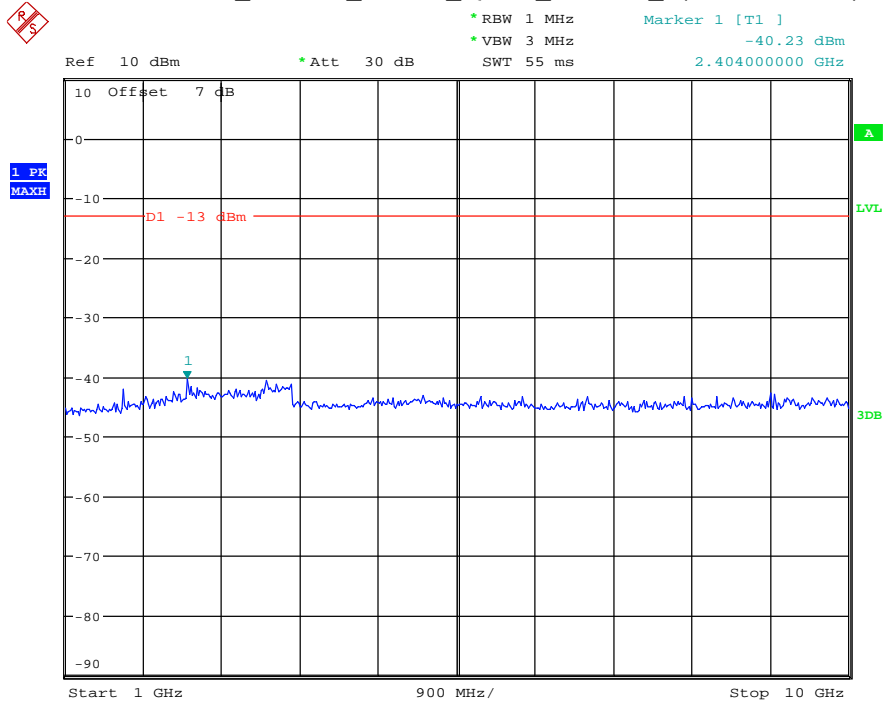

Band 5_10 MHz_Middle_QPSK_RB50#0_2(1GHz-10GHz)

Date: 16.AUG.2021 14:18:24