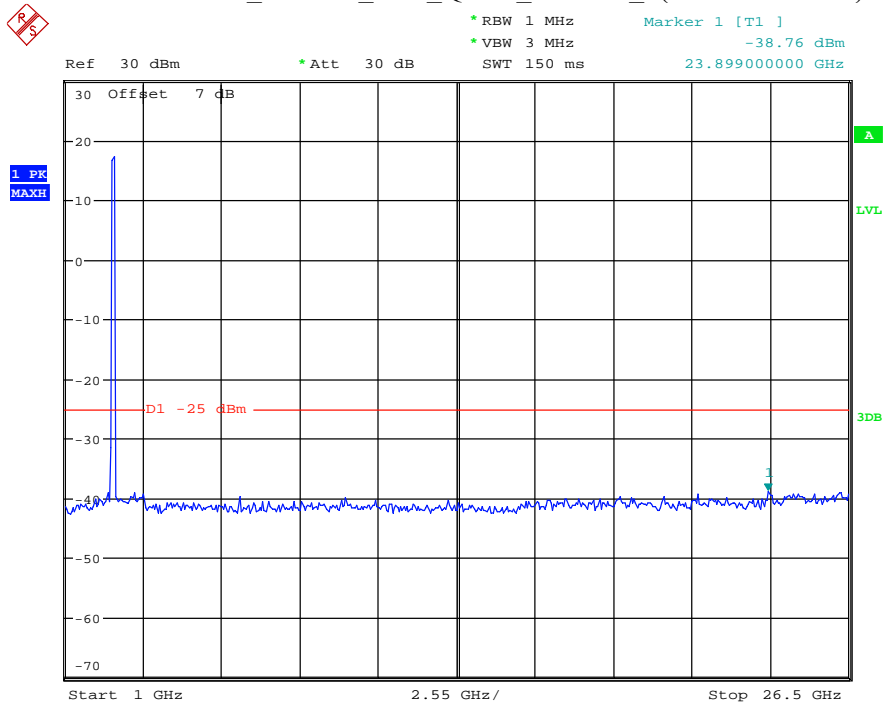

Band 38_15 MHz_Low_QPSK_RB75#0_2(1GHz-26.5GHz)

Date: 17.AUG.2021 14:27:21