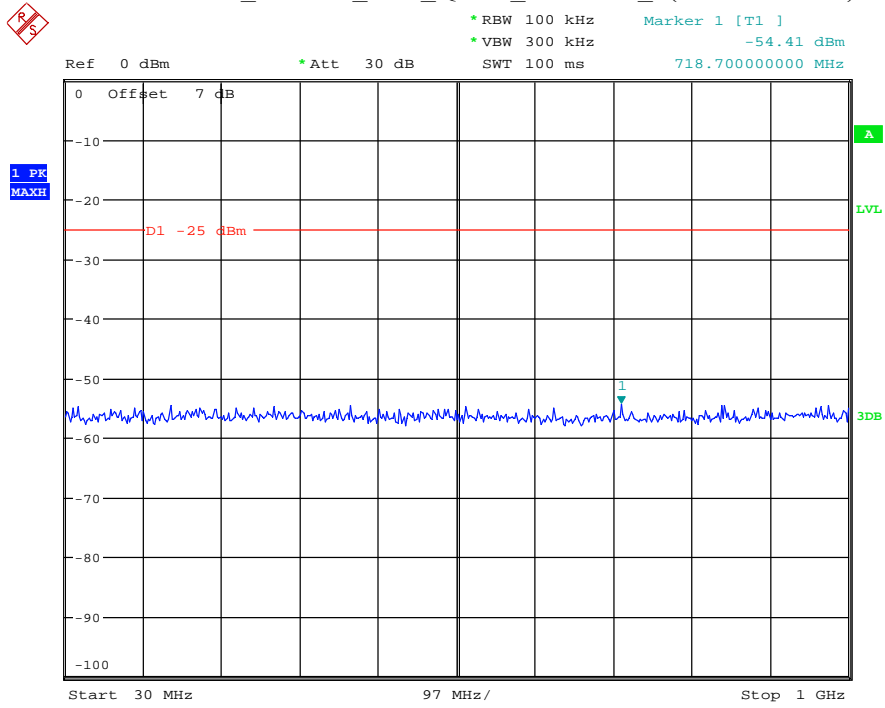

Band 7_20 MHz_Low_QPSK_RB100#0_1(30MHz-1GHz)

Date: 16.AUG.2021 14:24:08