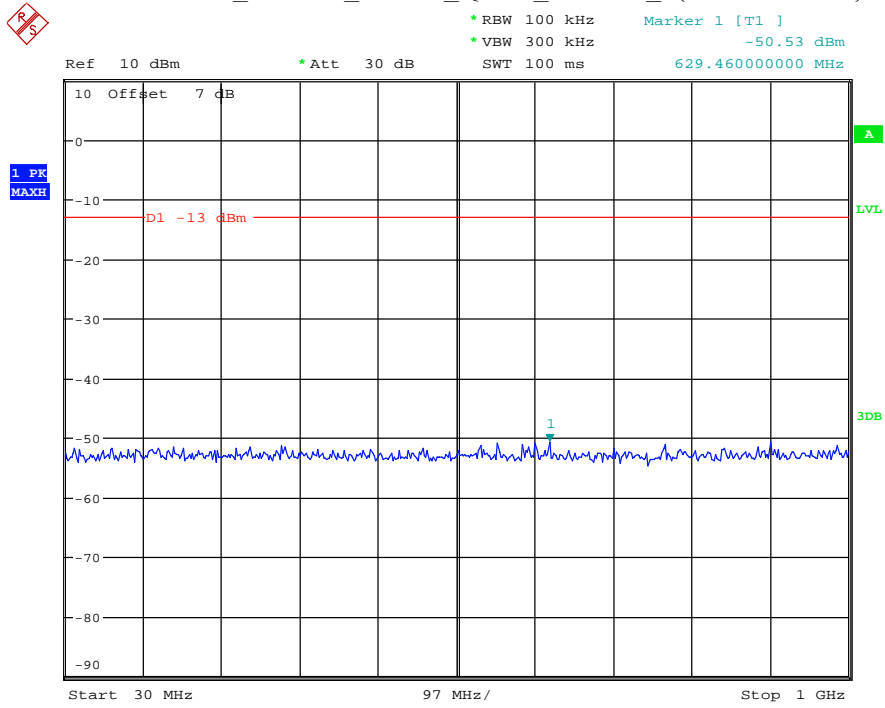

Date: 16.AUG.2021 13:58:16

Band 2_10 MHz_Low_QPSK_RB50#0_1(30MHz-1GHz)

Date: 16.AUG.2021 13:58:37

Band 2_10 MHz_Low_QPSK_RB50#0_2(1GHz-20GHz)

Date: 16.AUG.2021 13:58:48

Band 2_10 MHz_Middle_QPSK_RB50#0_1(30MHz-1GHz)