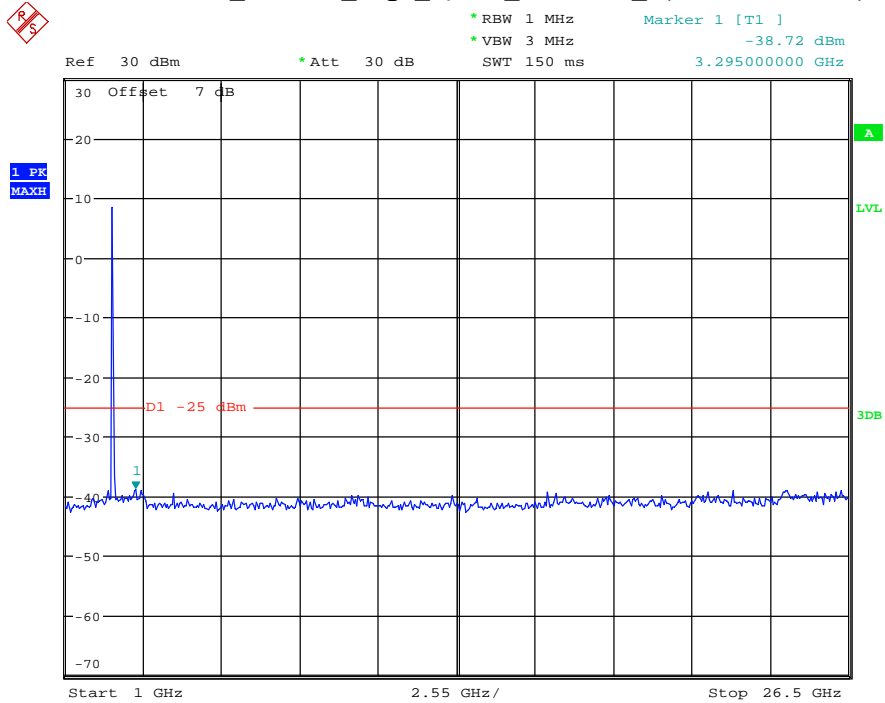

Date: 16.AUG.2021 14:24:45

Band 7_20 MHz_Middle_QPSK_RB100#0_2(1GHz-26.5GHz)

Date: 16.AUG.2021 14:24:56

Band 7_20 MHz_High_QPSK_RB100#0_1(30MHz-1GHz)

Date: 16.AUG.2021 14:25:19

Band 7_20 MHz_High_QPSK_RB100#0_2(1GHz-26.5GHz)