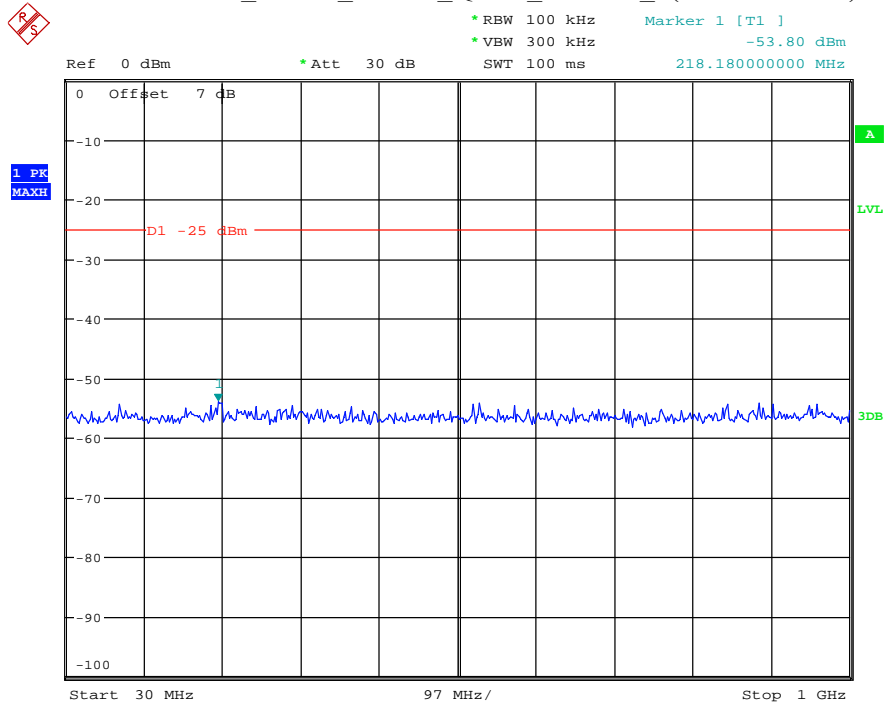

Date: 16.AUG.2021 14:18:54

Band 7_5 MHz_Low_QPSK_RB25#0_1(30MHz-1GHz)

Date: 16.AUG.2021 14:19:16

Band 7_5 MHz_Low_QPSK_RB25#0_2(1GHz-26.5GHz)

Date: 16.AUG.2021 14:19:26

Band 7_5 MHz_Middle_QPSK_RB25#0_1(30MHz-1GHz)