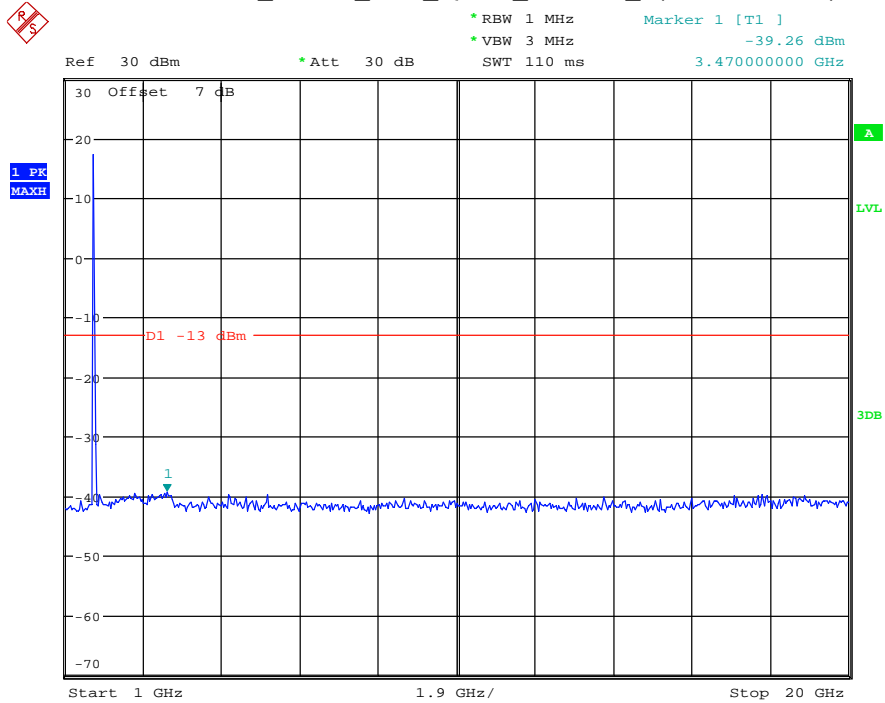

Band 4_5 MHz_Low_QPSK_RB25#0_2(1GHz-20GHz)

Date: 16.AUG.2021 14:06:46