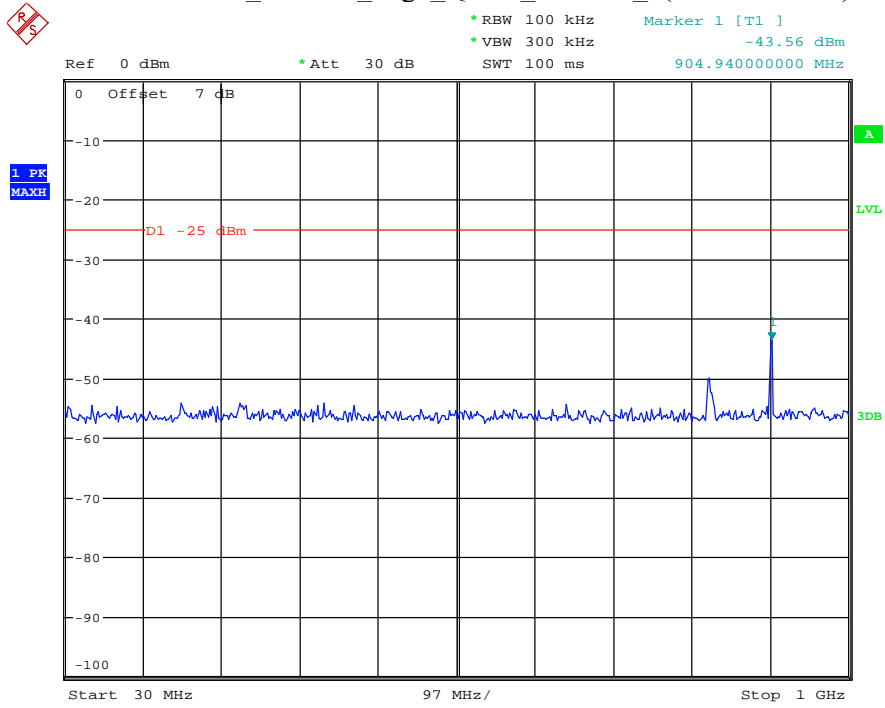

Band 7_15 MHz_High_QPSK_RB75#0_1(30MHz-1GHz)

Date: 16.AUG.2021 14:23:32