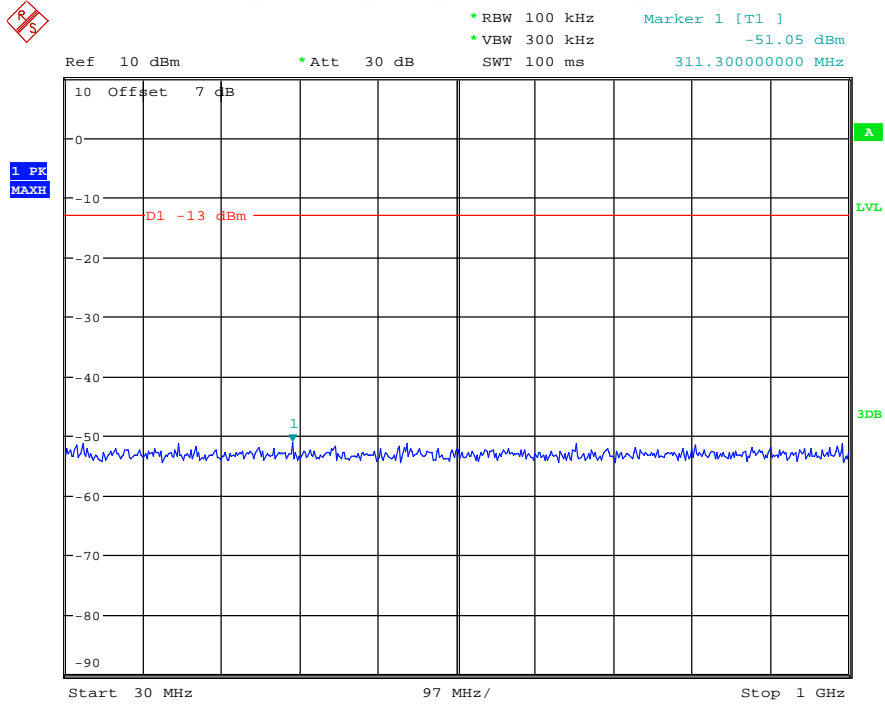

Band 4_10 MHz_High_QPSK_RB50#0_1(30MHz-1GHz)

Date: 16.AUG.2021 14:09:02