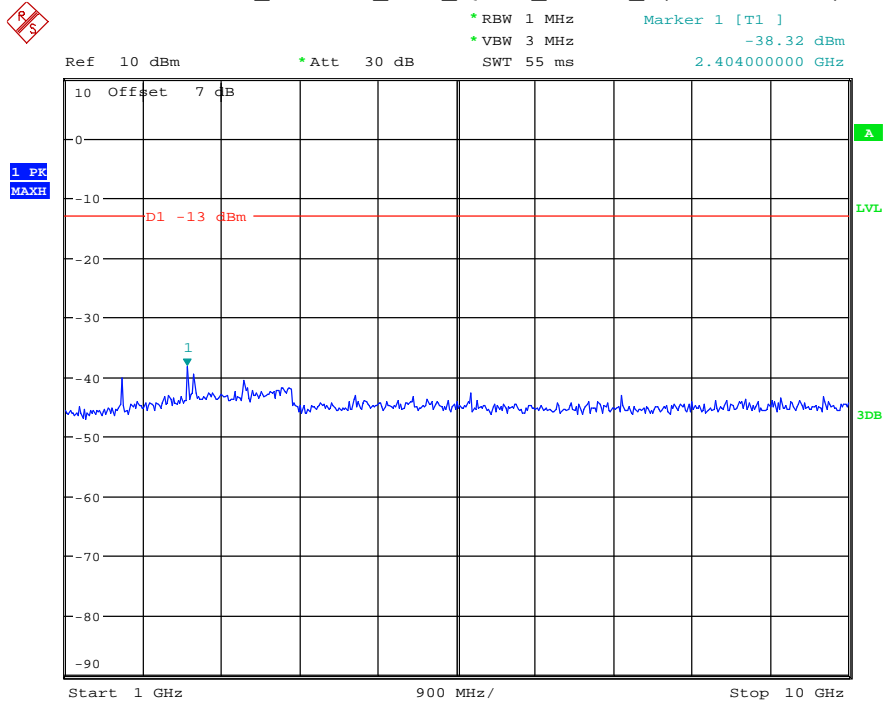

Date: 16.AUG.2021 14:11:59

Band 4_20 MHz_Middle_QPSK_RB100#0_2(1GHz-20GHz)

Date: 16.AUG.2021 14:12:10

Band 4_20 MHz_High_QPSK_RB100#0_1(30MHz-1GHz)

Date: 16.AUG.2021 14:12:34

Band 4_20 MHz_High_QPSK_RB100#0_2(1GHz-20GHz)

Date: 16.AUG.2021 14:12:44

Band 5_1.4 MHz_Low_QPSK_RB6#0_1(30MHz-1GHz)

Date: 16.AUG.2021 14:13:06

Band 5_1.4 MHz_Low_QPSK_RB6#0_2(1GHz-10GHz)

Date: 16.AUG.2021 14:13:17

Band 5_1.4 MHz_Middle_QPSK_RB6#0_1(30MHz-1GHz)