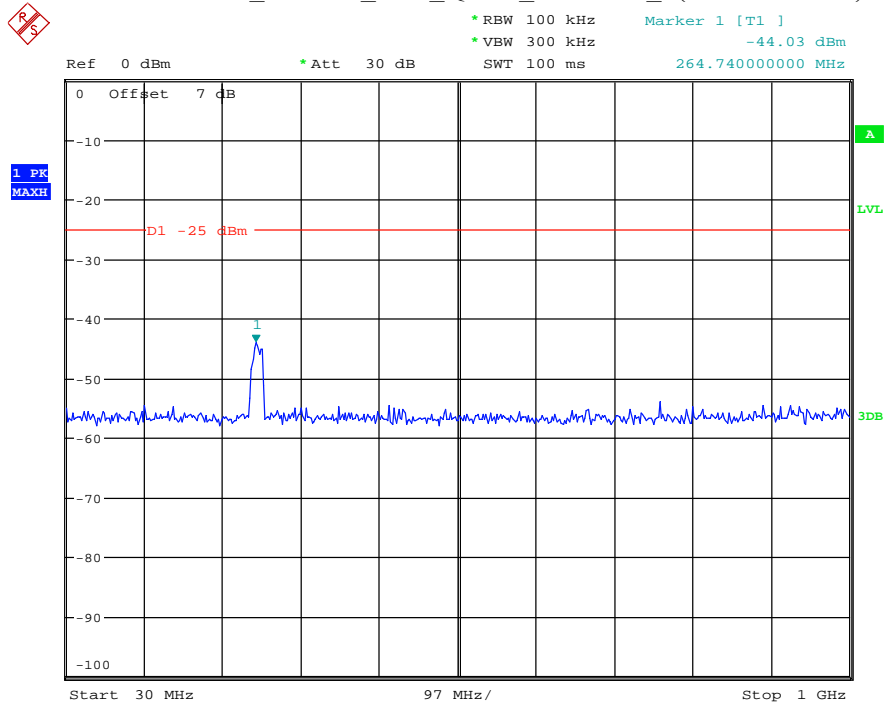

Band 38_20 MHz_Low_QPSK_RB100#0_1(30MHz-1GHz)

Date: 17.AUG.2021 14:28:55