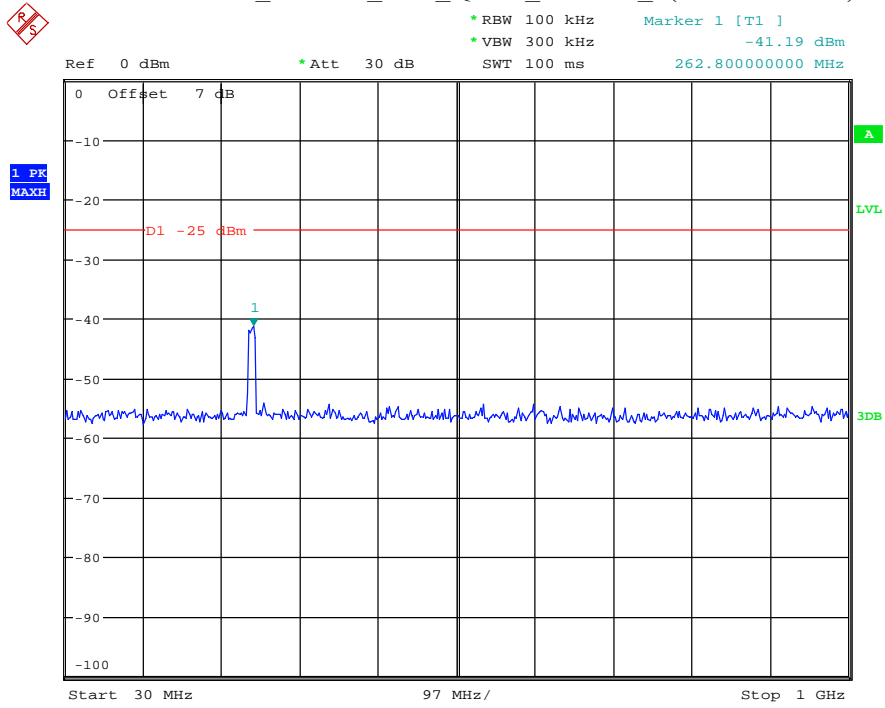

Band 38_10 MHz_Low_QPSK_RB50#0_1(30MHz-1GHz)

Date: 17.AUG.2021 14:25:29