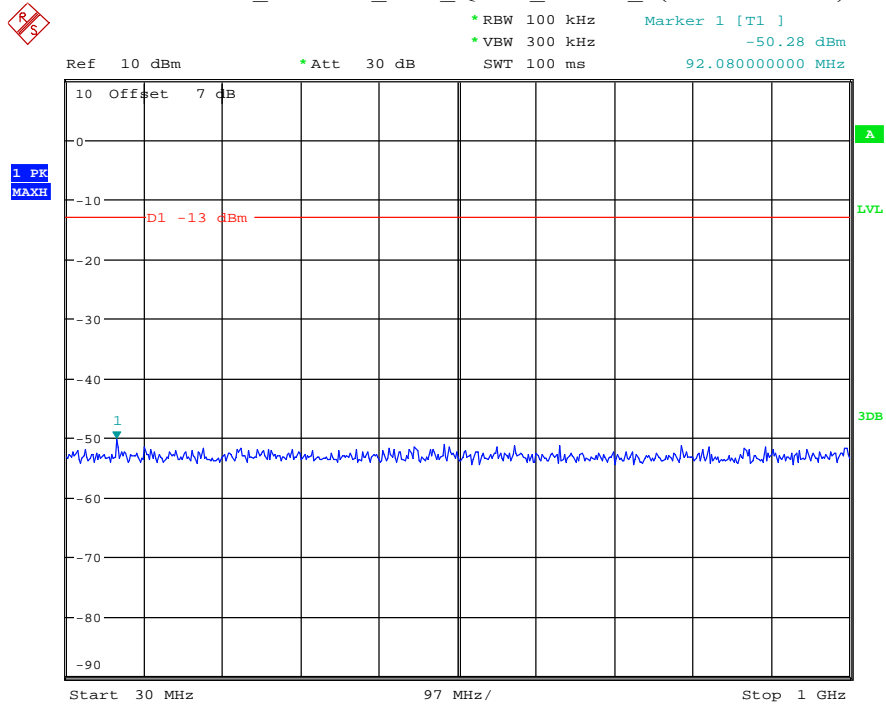

Band 4_1.4 MHz_Low_QPSK_RB6#0_1(30MHz-1GHz)

Date: 16.AUG.2021 14:03:44