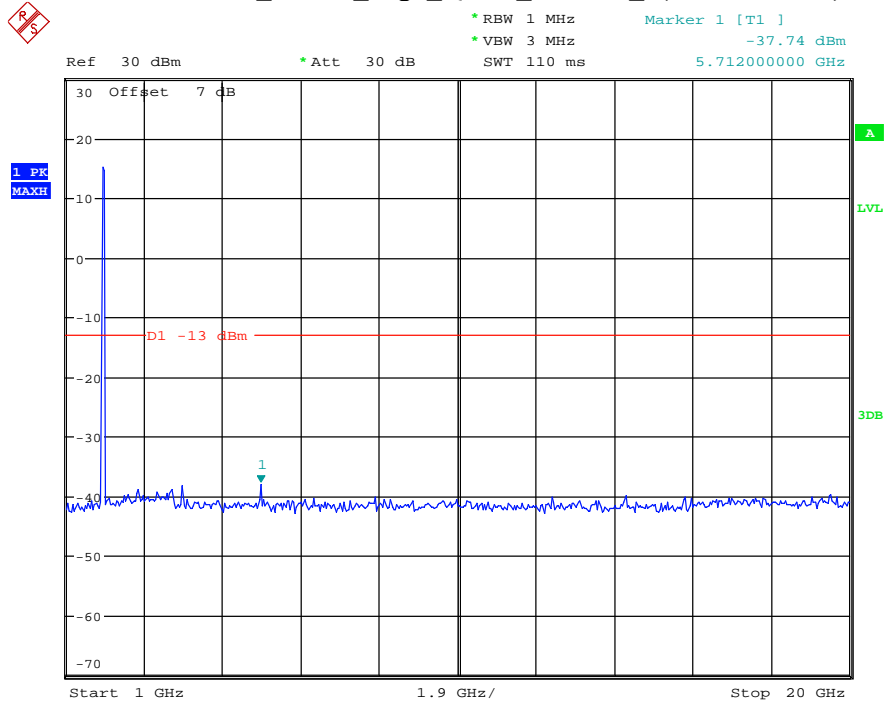

Date: 16.AUG.2021 13:57:35

Band 2_5 MHz_Middle_QPSK_RB25#0_2(1GHz-20GHz)

Date: 16.AUG.2021 13:57:46

Band 2_5 MHz_High_QPSK_RB25#0_1(30MHz-1GHz)

Date: 16.AUG.2021 13:58:06

Band 2_5 MHz_High_QPSK_RB25#0_2(1GHz-20GHz)