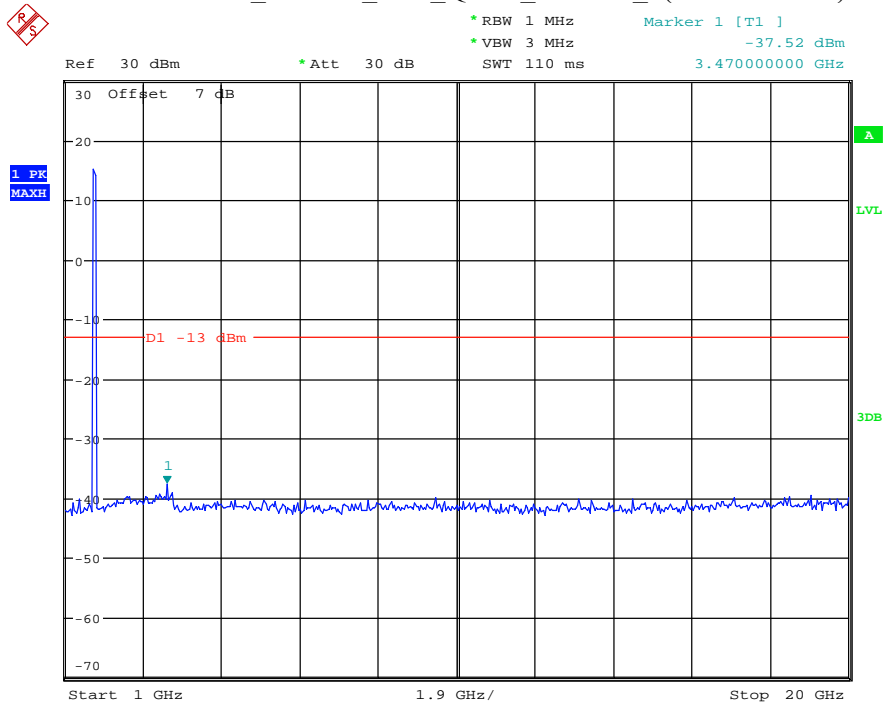

Band 4_10 MHz_Low_QPSK_RB50#0_2(1GHz-20GHz)

Date: 16.AUG.2021 14:08:13