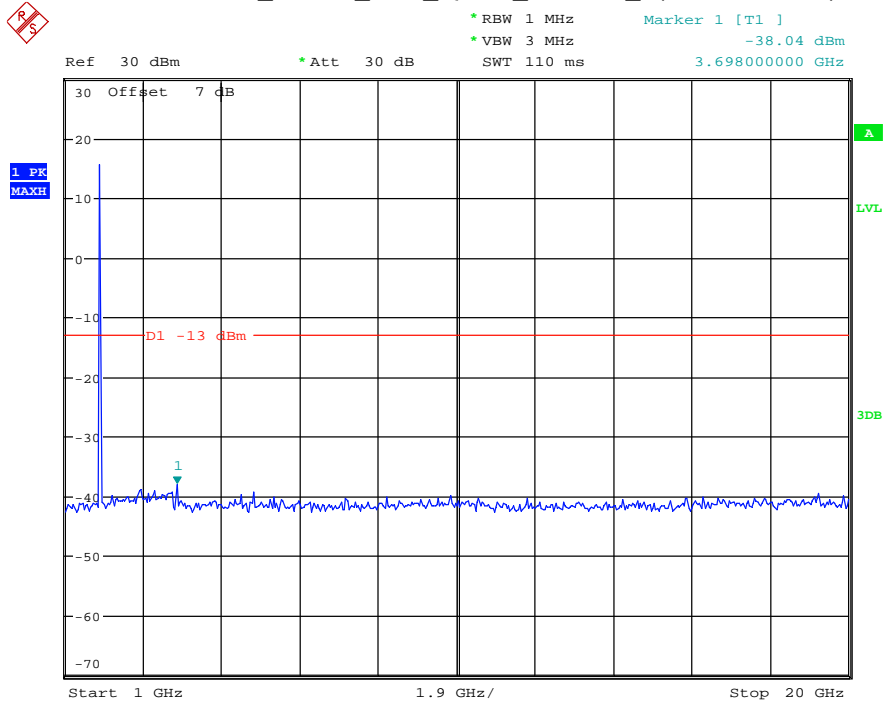

Band 2_5 MHz_Low_QPSK_RB25#0_2(1GHz-20GHz)

Date: 16.AUG.2021 13:57:18