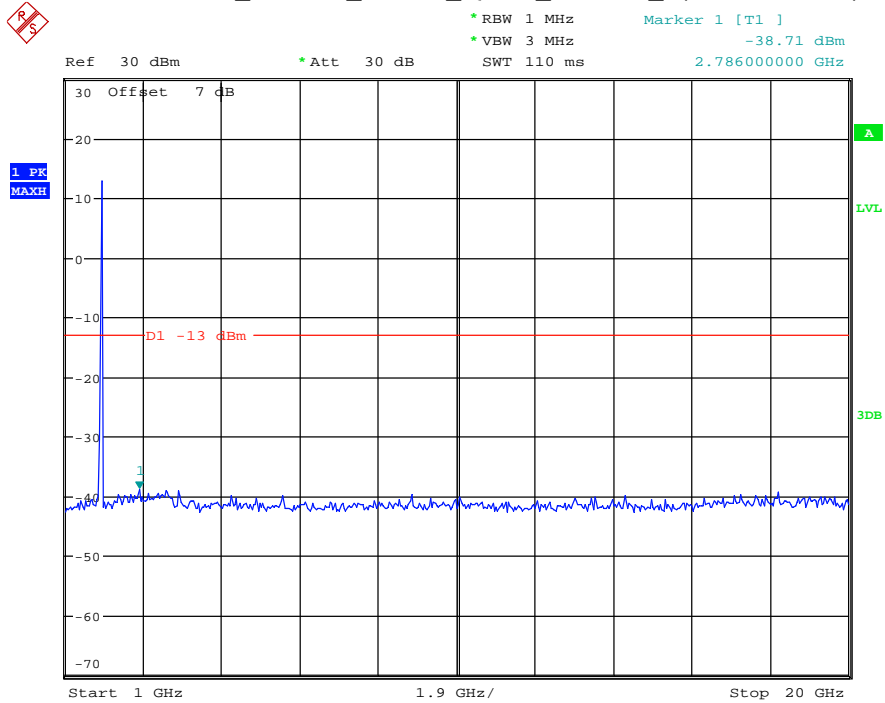

Band 2_15 MHz_Middle_QPSK_RB75#0_2(1GHz-20GHz)

Date: 16.AUG.2021 14:01:04