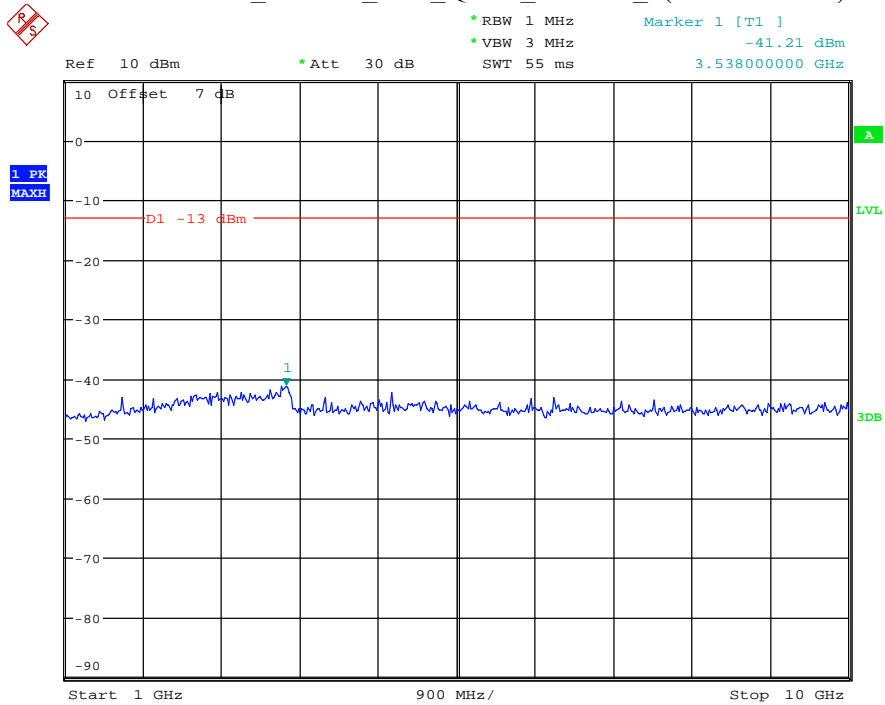

Band 5_10 MHz_Low_QPSK_RB50#0_2(1GHz-10GHz)

Date: 16.AUG.2021 14:17:40