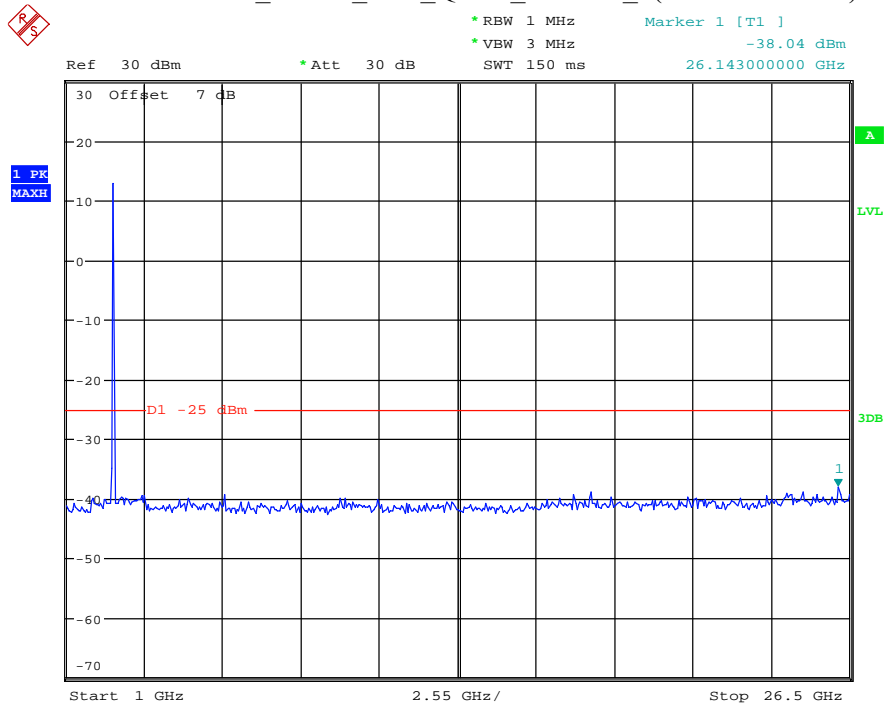

Band 41_5 MHz_Low_QPSK_RB25#0_2(1GHz-26.5GHz)

Date: 17.AUG.2021 14:17:35