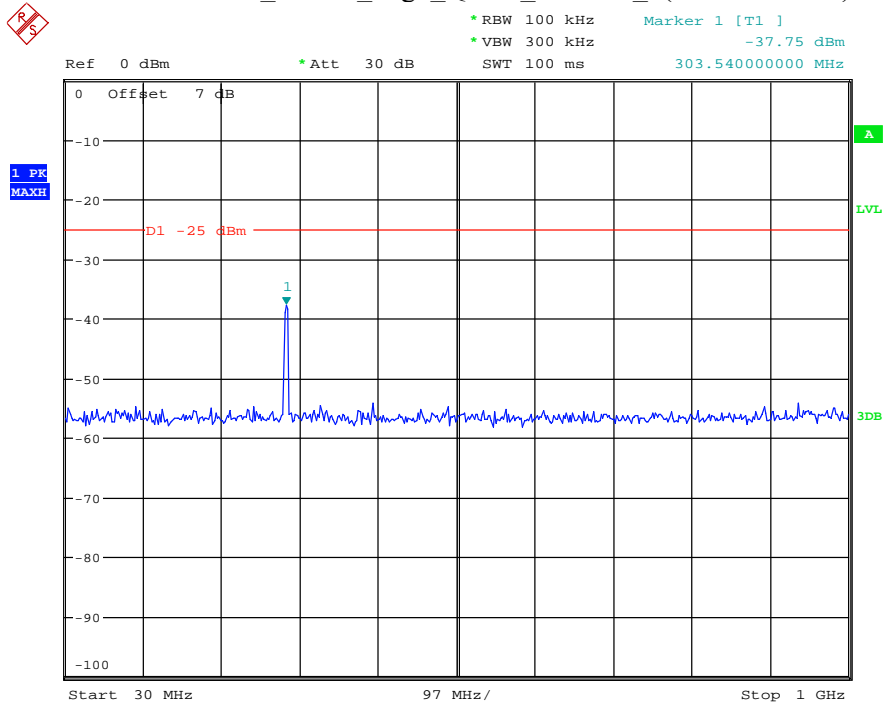

Band 38_5 MHz_High_QPSK_RB25#0_1(30MHz-1GHz)

Date: 17.AUG.2021 14:24:54