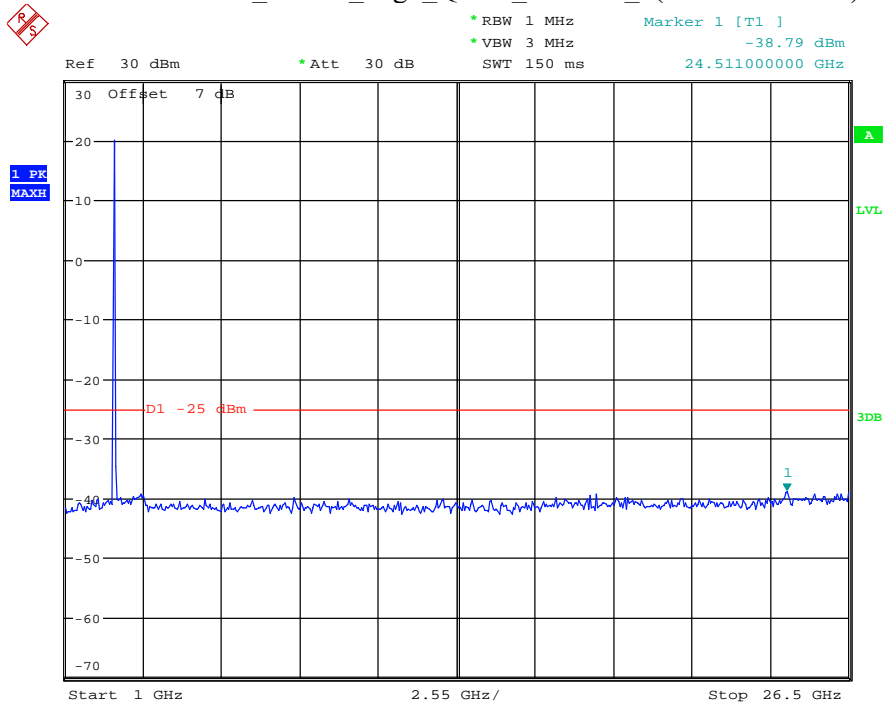

Date: 17.AUG.2021 14:24:27

Band 38_5 MHz_Middle_QPSK_RB25#0_2(1GHz-26.5GHz)

Date: 17.AUG.2021 14:24:38

Band 38_5 MHz_High_QPSK_RB25#0_1(30MHz-1GHz)

Date: 17.AUG.2021 14:24:54

Band 38_5 MHz_High_QPSK_RB25#0_2(1GHz-26.5GHz)