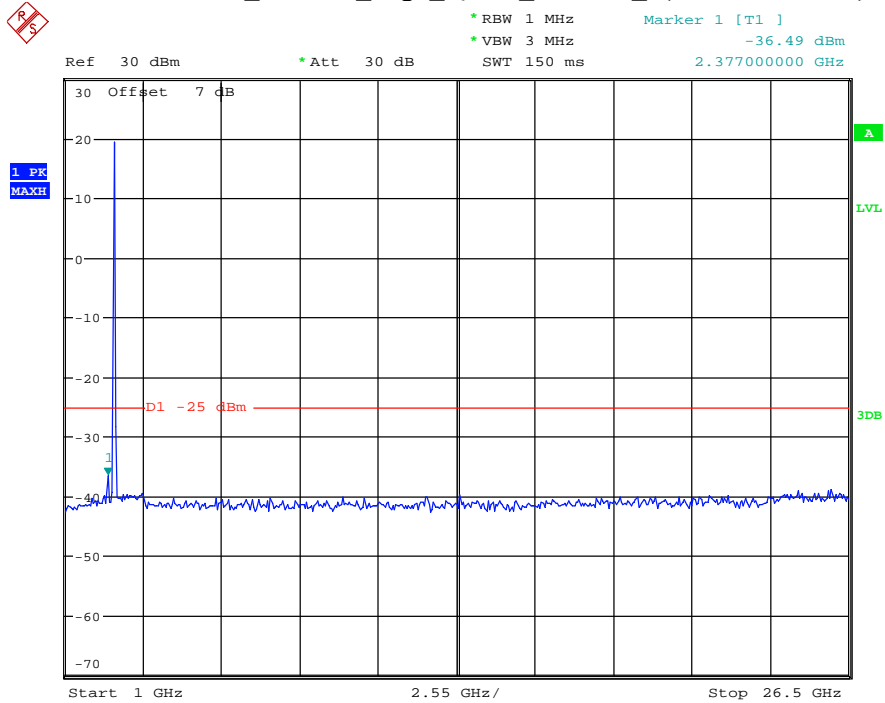

Date: 17.AUG.2021 14:25:59

Band 38_10 MHz_Middle_QPSK_RB50#0_2(1GHz-26.5GHz)

Date: 17.AUG.2021 14:26:09

Band 38_10 MHz_High_QPSK_RB50#0_1(30MHz-1GHz)

Date: 17.AUG.2021 14:26:32

Band 38_10 MHz_High_QPSK_RB50#0_2(1GHz-26.5GHz)