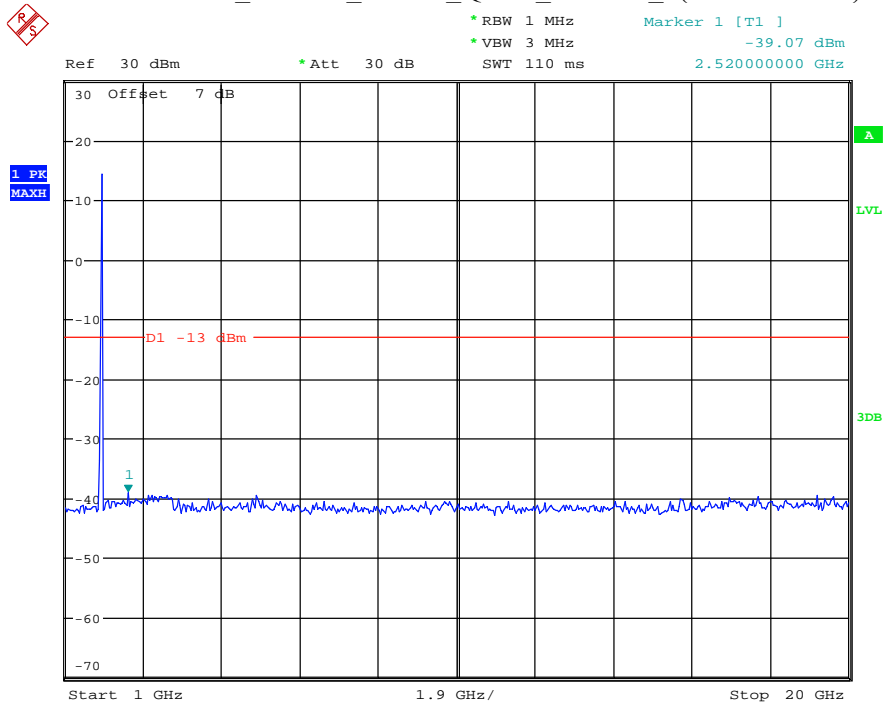

Band 2_10 MHz_Middle_QPSK_RB50#0_2(1GHz-20GHz)

Date: 16.AUG.2021 13:59:21