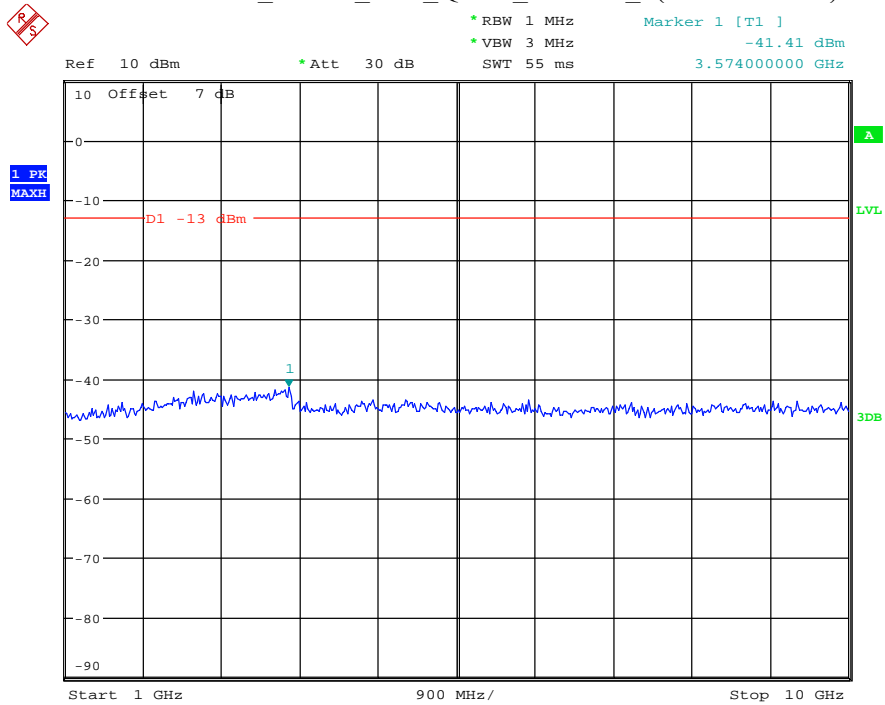

Date: 16.AUG.2021 14:15:04

Band 5_3 MHz_Middle_QPSK_RB15#0_2(1GHz-10GHz)

Date: 16.AUG.2021 14:15:14

Band 5_3 MHz_High_QPSK_RB15#0_1(30MHz-1GHz)

Date: 16.AUG.2021 14:15:31

Band 5_3 MHz_High_QPSK_RB15#0_2(1GHz-10GHz)

Date: 16.AUG.2021 14:15:42

Band 5_5 MHz_Low_QPSK_RB25#0_1(30MHz-1GHz)

Date: 16.AUG.2021 14:16:04

Band 5_5 MHz_Low_QPSK_RB25#0_2(1GHz-10GHz)

Date: 16.AUG.2021 14:16:14

Band 5_5 MHz_Middle_QPSK_RB25#0_1(30MHz-1GHz)