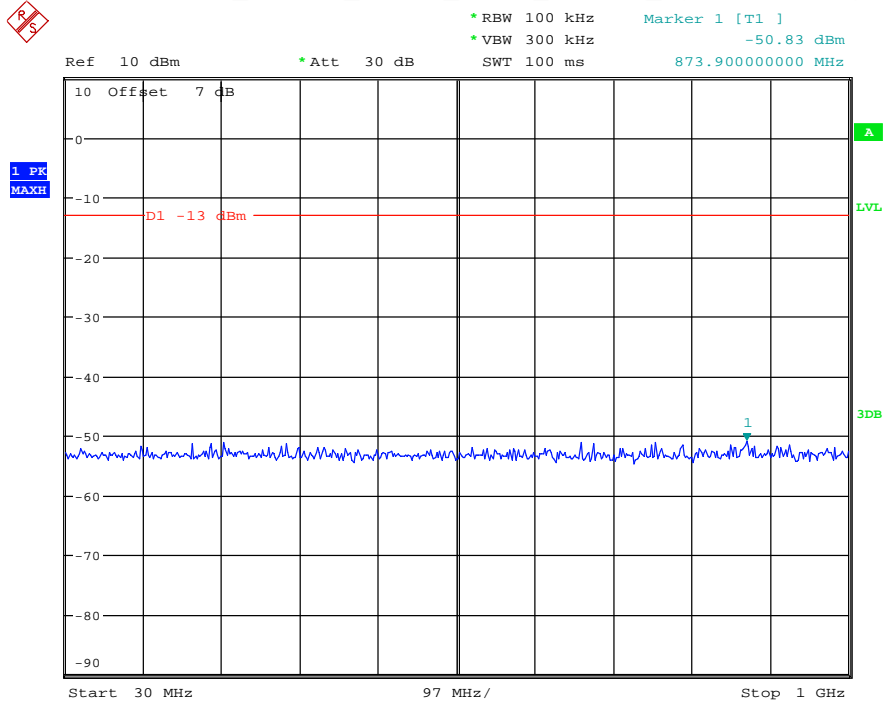

Date: 16.AUG.2021 14:07:41

Band 4_10 MHz_Low_QPSK_RB50#0_1(30MHz-1GHz)

Date: 16.AUG.2021 14:08:02

Band 4_10 MHz_Low_QPSK_RB50#0_2(1GHz-20GHz)

Date: 16.AUG.2021 14:08:13

Band 4_10 MHz_Middle_QPSK_RB50#0_1(30MHz-1GHz)