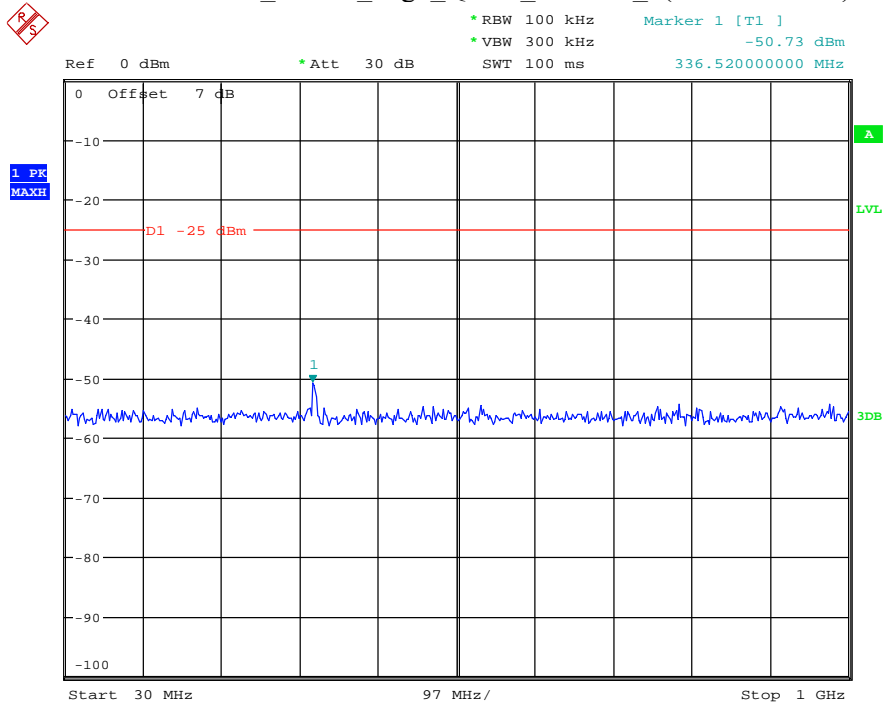

Band 41_5 MHz_High_QPSK_RB25#0_1(30MHz-1GHz)

Date: 17.AUG.2021 14:18:22