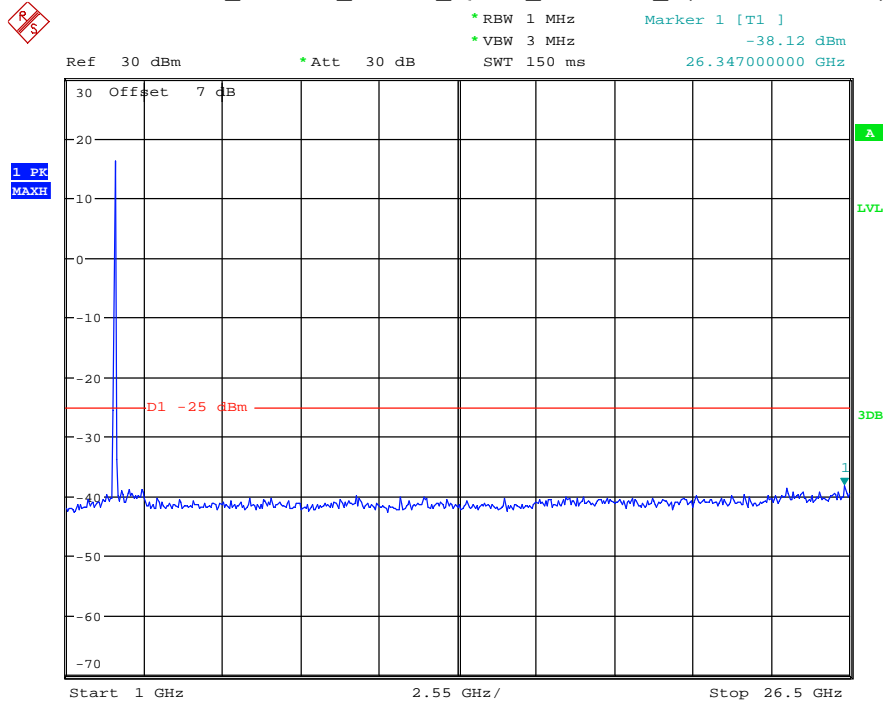

Band 38_20 MHz_Middle_QPSK_RB100#0_2(1GHz-26.5GHz)

Date: 17.AUG.2021 14:29:42