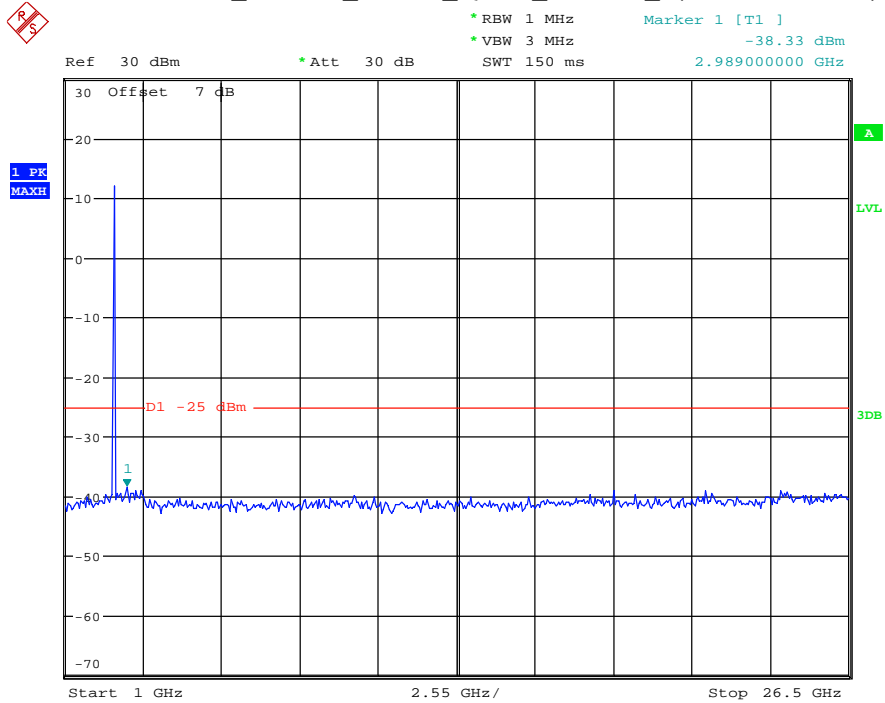

Band 41_10 MHz_Middle_QPSK_RB50#0_2(1GHz-26.5GHz)

Date: 17.AUG.2021 14:19:37