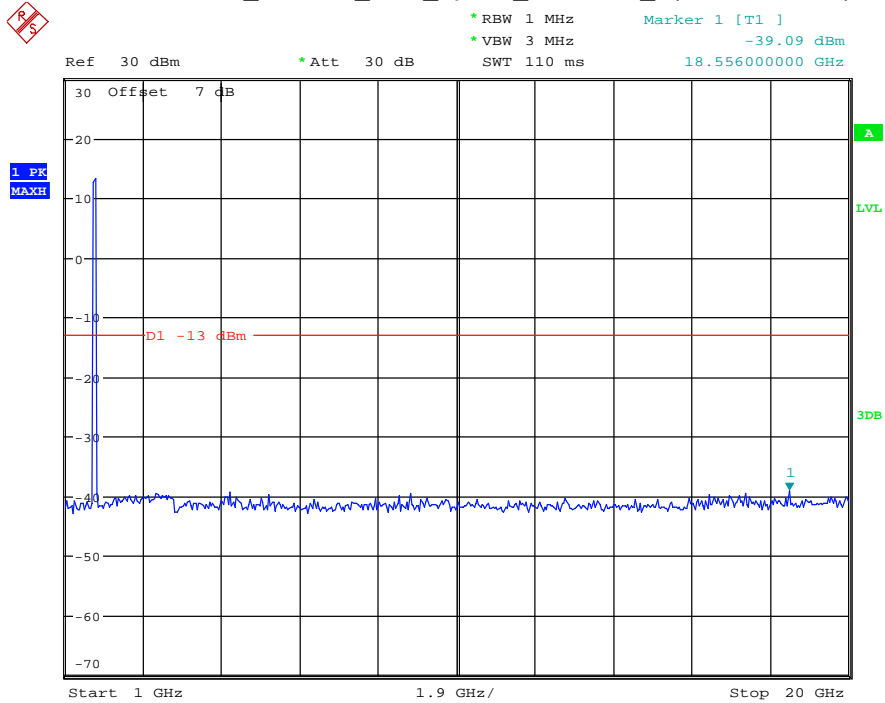

Band 4_20 MHz_Low_QPSK_RB100#0_2(1GHz-20GHz)

Date: 16.AUG.2021 14:11:36