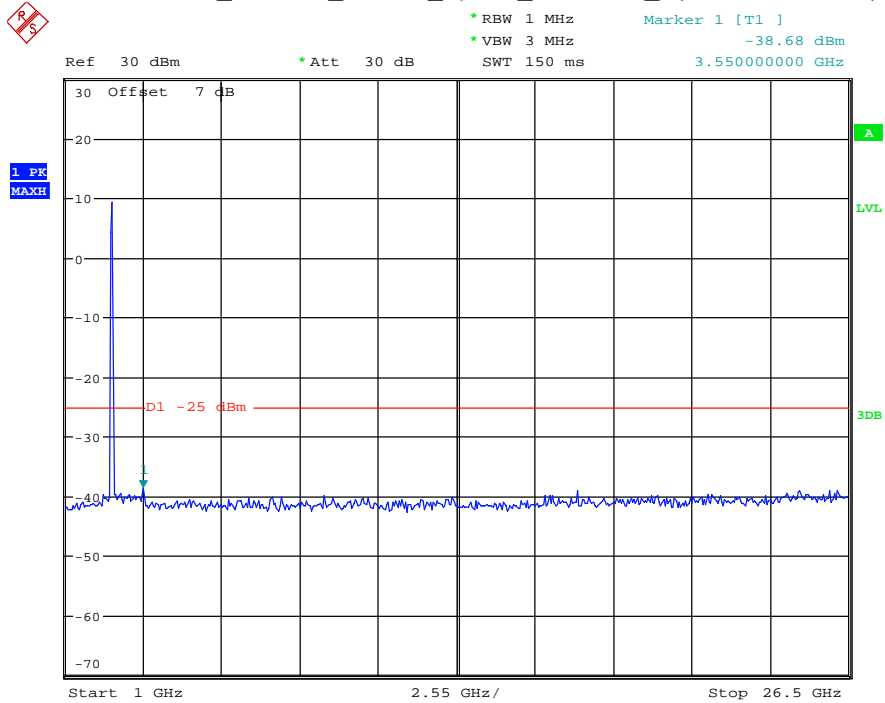

Band 7_20 MHz_Middle_QPSK_RB100#0_2(1GHz-26.5GHz)

Date: 16.AUG.2021 14:24:56