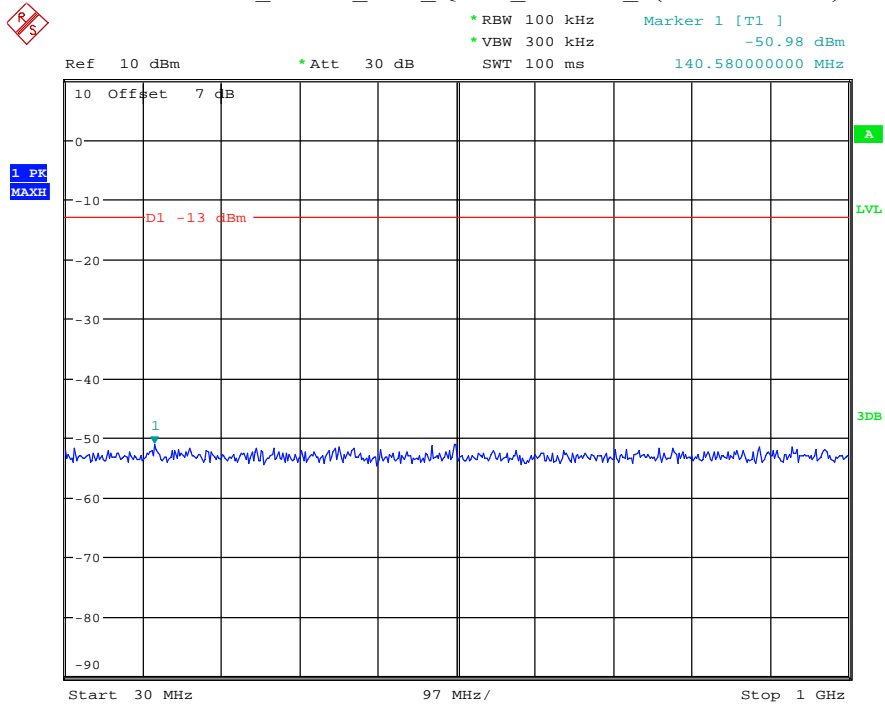

Band 2_5 MHz_Low_QPSK_RB25#0_1(30MHz-1GHz)

Date: 16.AUG.2021 13:57:08