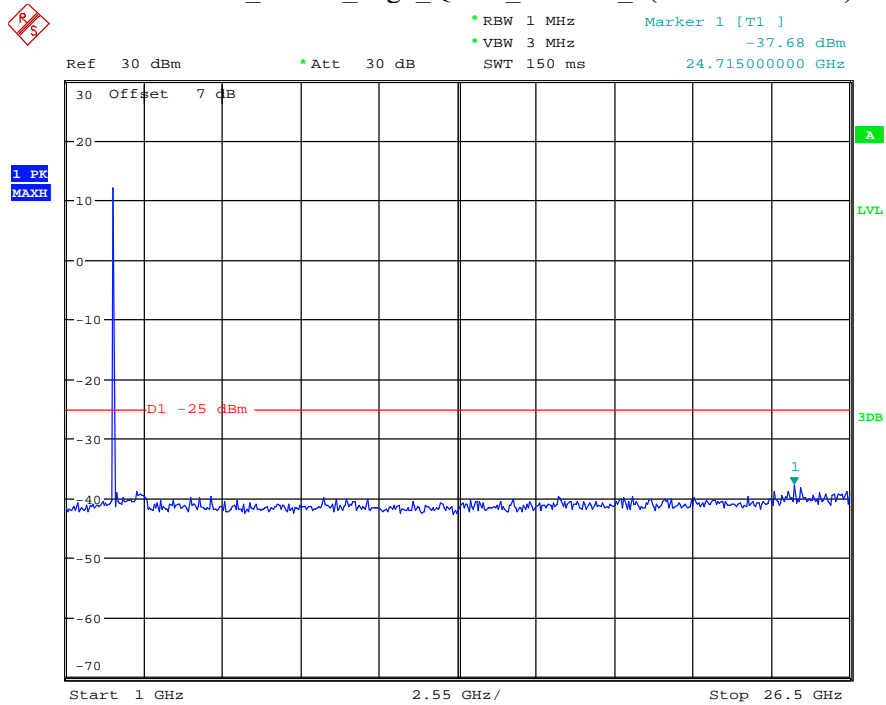

Date: 16.AUG.2021 14:19:43

Band 7_5 MHz_Middle_QPSK_RB25#0_2(1GHz-26.5GHz)

Date: 16.AUG.2021 14:19:54

Band 7_5 MHz_High_QPSK_RB25#0_1(30MHz-1GHz)

Date: 16.AUG.2021 14:20:10

Band 7_5 MHz_High_QPSK_RB25#0_2(1GHz-26.5GHz)