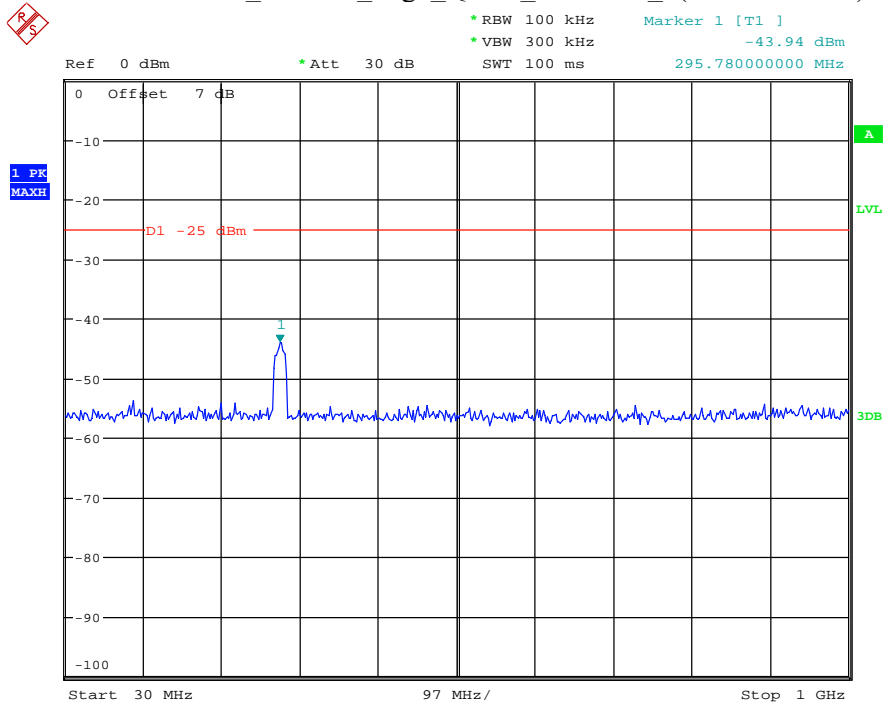

Band 38_20 MHz_High_QPSK_RB100#0_1(30MHz-1GHz)

Date: 17.AUG.2021 14:30:09