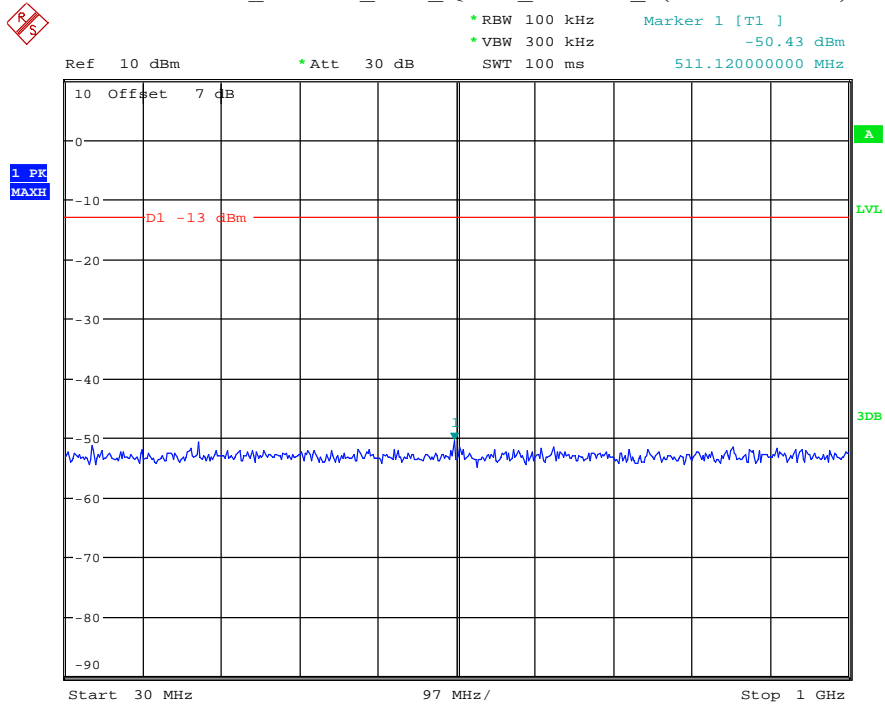

Band 4_10 MHz_Low_QPSK_RB50#0_1(30MHz-1GHz)

Date: 16.AUG.2021 14:08:02