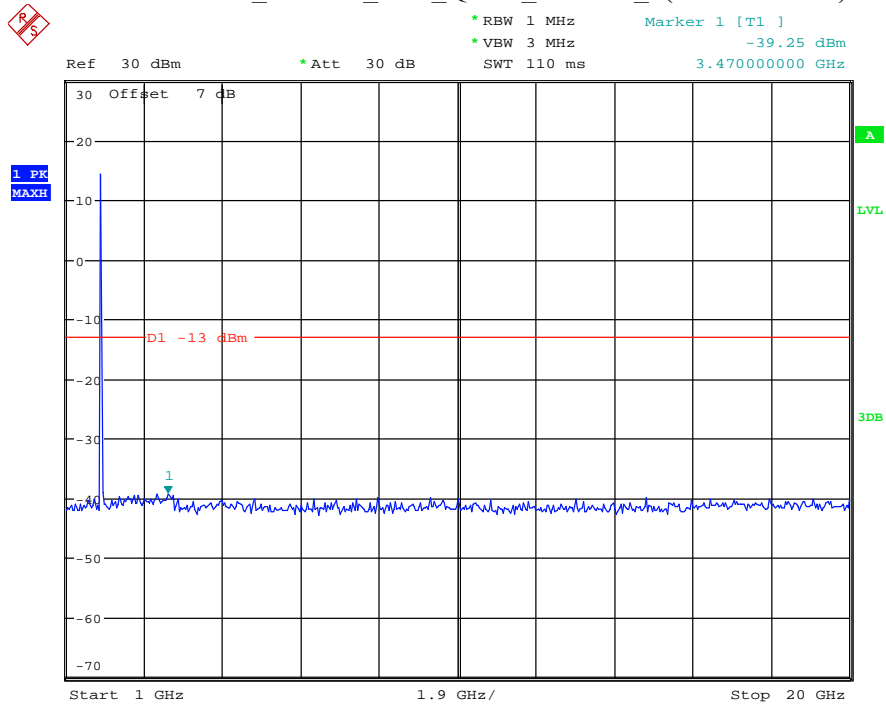

Band 2_10 MHz_Low_QPSK_RB50#0_2(1GHz-20GHz)

Date: 16.AUG.2021 13:58:48