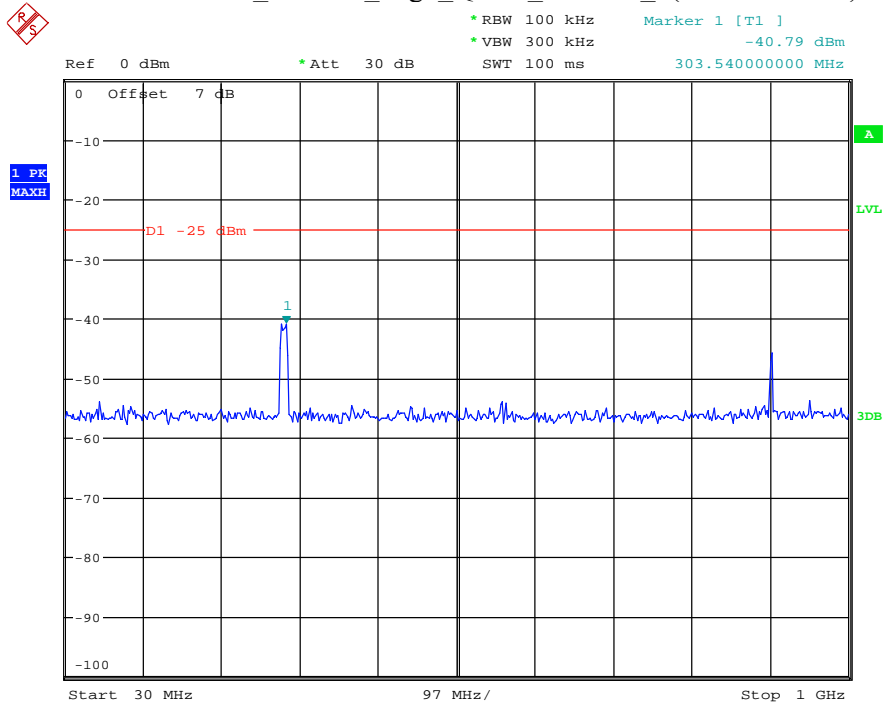

Band 38_10 MHz_High_QPSK_RB50#0_1(30MHz-1GHz)

Date: 17.AUG.2021 14:26:32