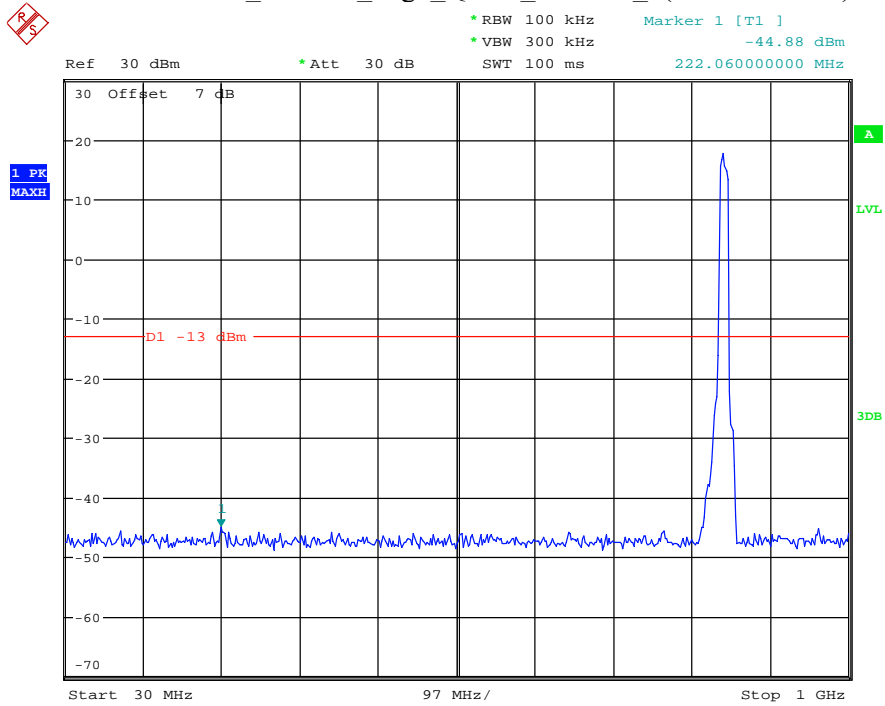

Band 5_10 MHz_High_QPSK_RB50#0_1(30MHz-1GHz)

Date: 16.AUG.2021 14:18:43