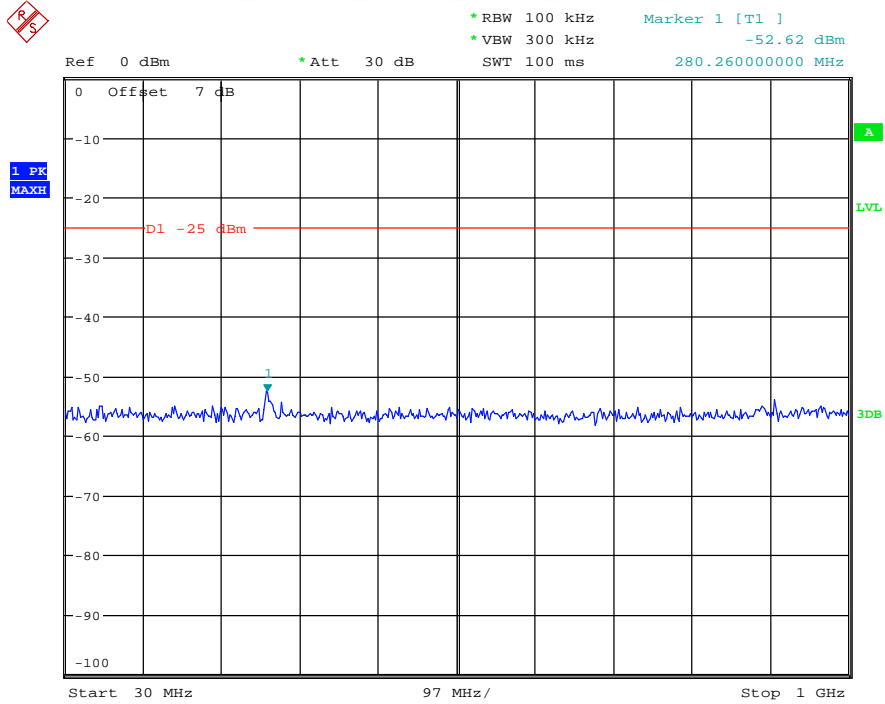

Date: 17.AUG.2021 14:18:33

Band 41_10 MHz_Low_QPSK_RB50#0_1(30MHz-1GHz)

Date: 17.AUG.2021 14:18:57

Band 41_10 MHz_Low_QPSK_RB50#0_2(1GHz-26.5GHz)

Date: 17.AUG.2021 14:19:08

Band 41_10 MHz_Middle_QPSK_RB50#0_1(30MHz-1GHz)