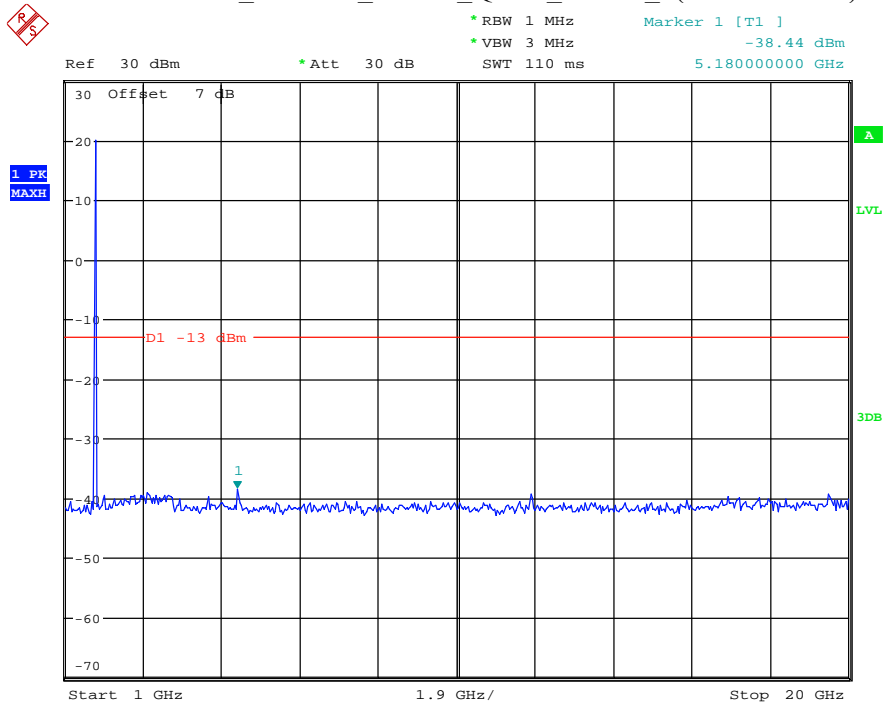

Band 4_1.4 MHz_Middle_QPSK_RB6#0_2(1GHz-20GHz)

Date: 16.AUG.2021 14:04:25