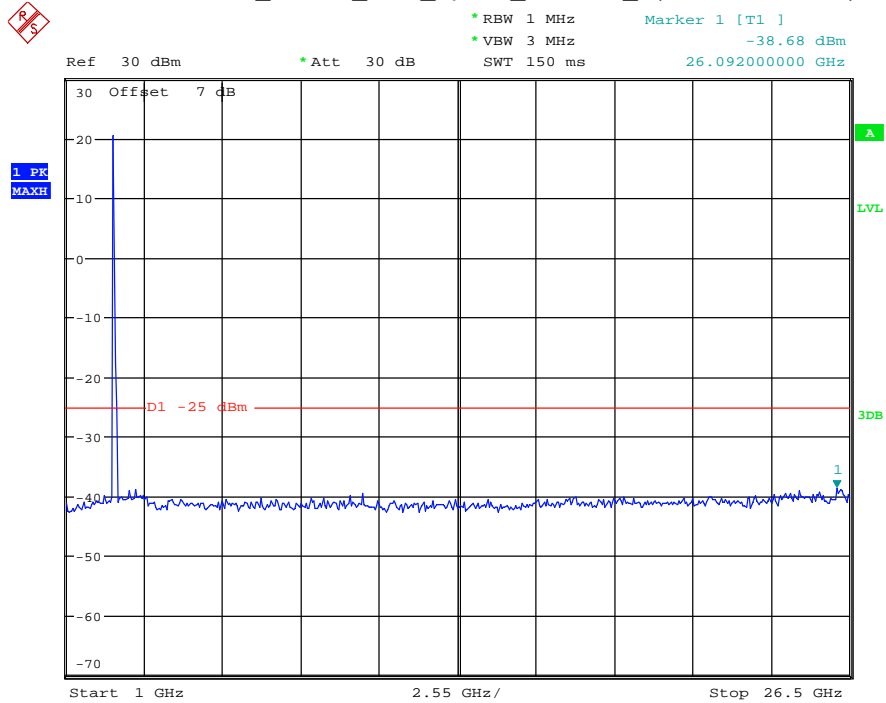

Band 38_5 MHz_Low_QPSK_RB25#0_2(1GHz-26.5GHz)

Date: 17.AUG.2021 14:24:10