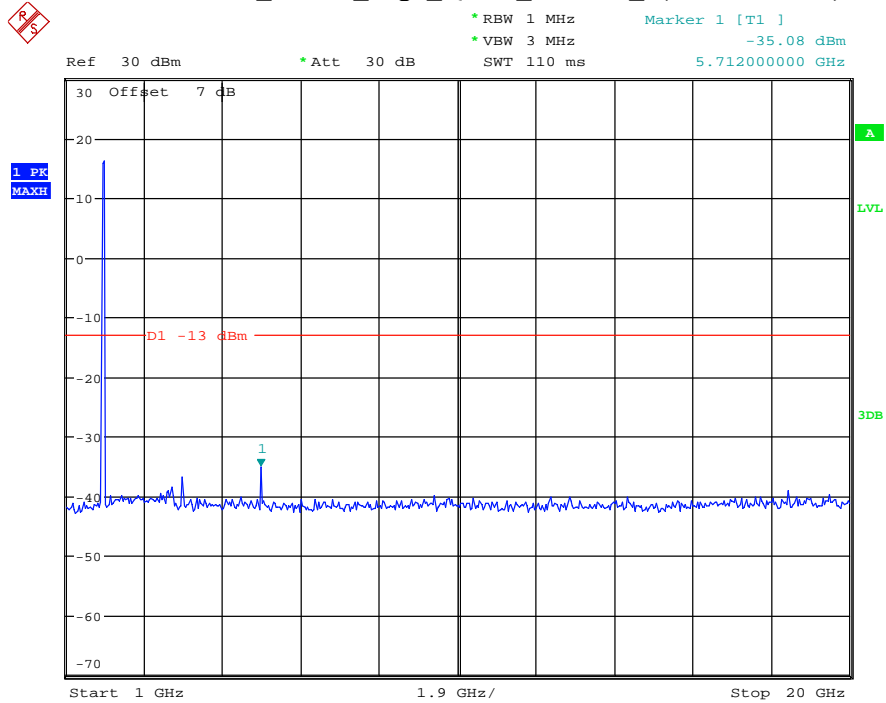

Date: 16.AUG.2021 13:56:11

Band 2_3 MHz_Middle_QPSK_RB15#0_2(1GHz-20GHz)

Date: 16.AUG.2021 13:56:22

Band 2_3 MHz_High_QPSK_RB15#0_1(30MHz-1GHz)

Date: 16.AUG.2021 13:56:38

Band 2_3 MHz_High_QPSK_RB15#0_2(1GHz-20GHz)