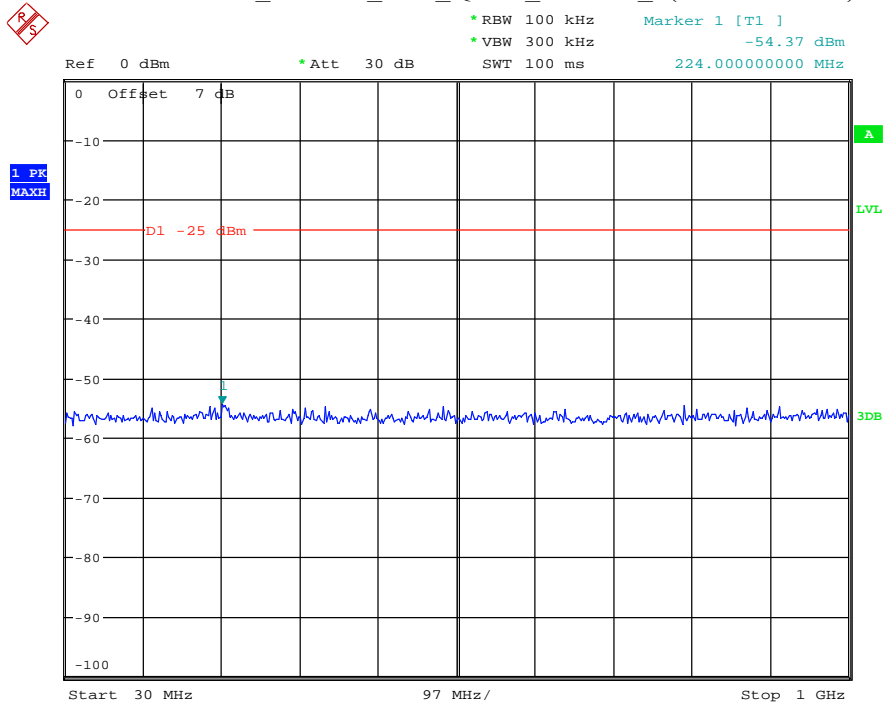

Band 41_15 MHz_Low_QPSK_RB75#0_1(30MHz-1GHz)

Date: 17.AUG.2021 14:20:35