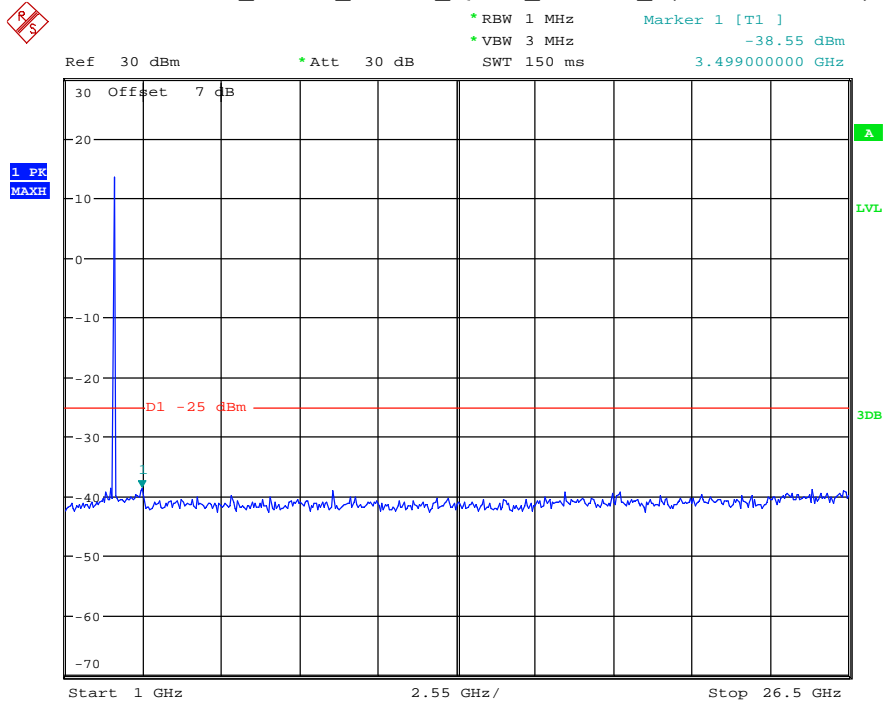

Band 41_5 MHz_Middle_QPSK_RB25#0_2(1GHz-26.5GHz)

Date: 17.AUG.2021 14:18:06