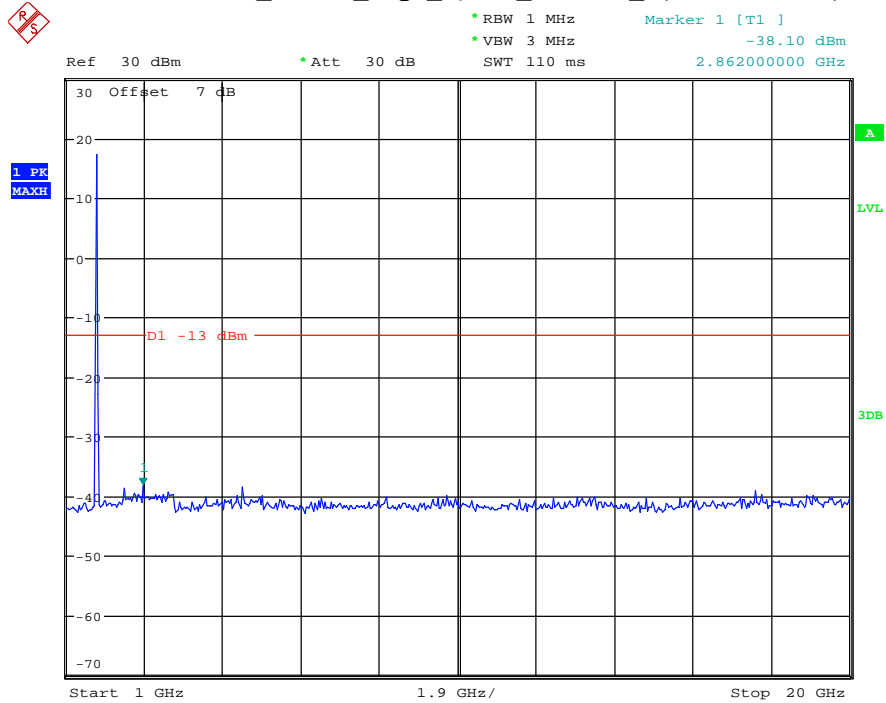

Date: 16.AUG.2021 14:05:39

Band 4_3 MHz_Middle_QPSK_RB15#0_2(1GHz-20GHz)

Date: 16.AUG.2021 14:05:49

Band 4_3 MHz_High_QPSK_RB15#0_1(30MHz-1GHz)

Date: 16.AUG.2021 14:06:06

Band 4_3 MHz_High_QPSK_RB15#0_2(1GHz-20GHz)