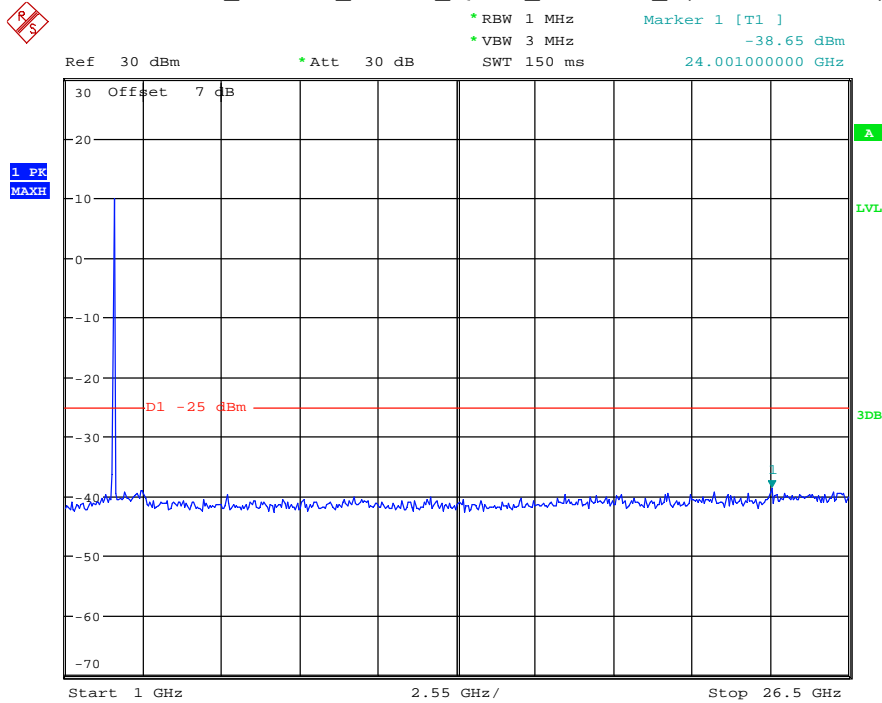

Band 41_20 MHz_Middle_QPSK_RB100#0_2(1GHz-26.5GHz)

Date: 17.AUG.2021 14:23:07