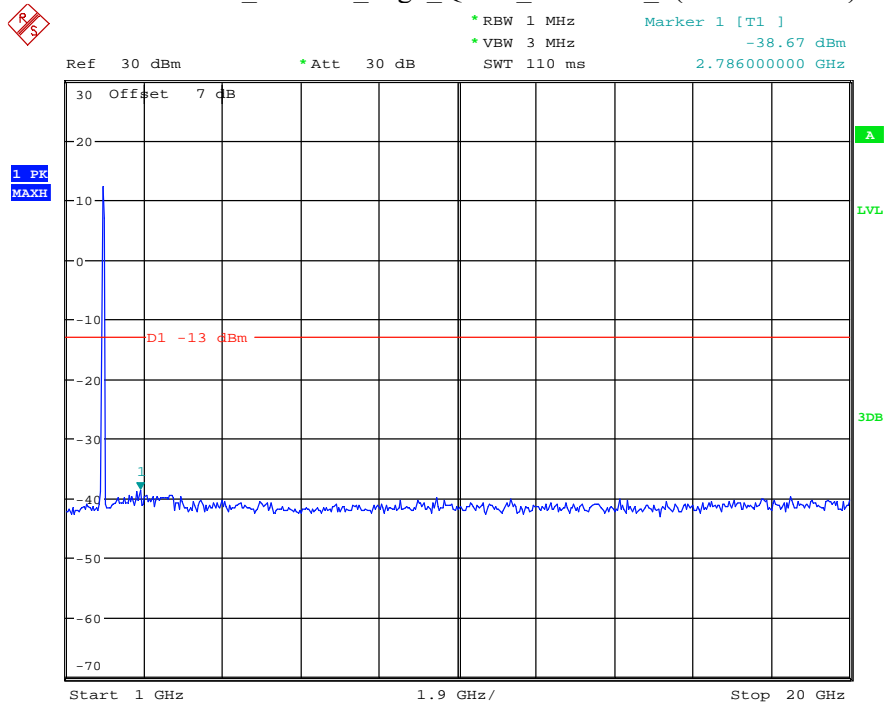

Date: 16.AUG.2021 14:02:40

Band 2_20 MHz_Middle_QPSK_RB100#0_2(1GHz-20GHz)

Date: 16.AUG.2021 14:02:51

Band 2_20 MHz_High_QPSK_RB100#0_1(30MHz-1GHz)

Date: 16.AUG.2021 14:03:14

Band 2_20 MHz_High_QPSK_RB100#0_2(1GHz-20GHz)