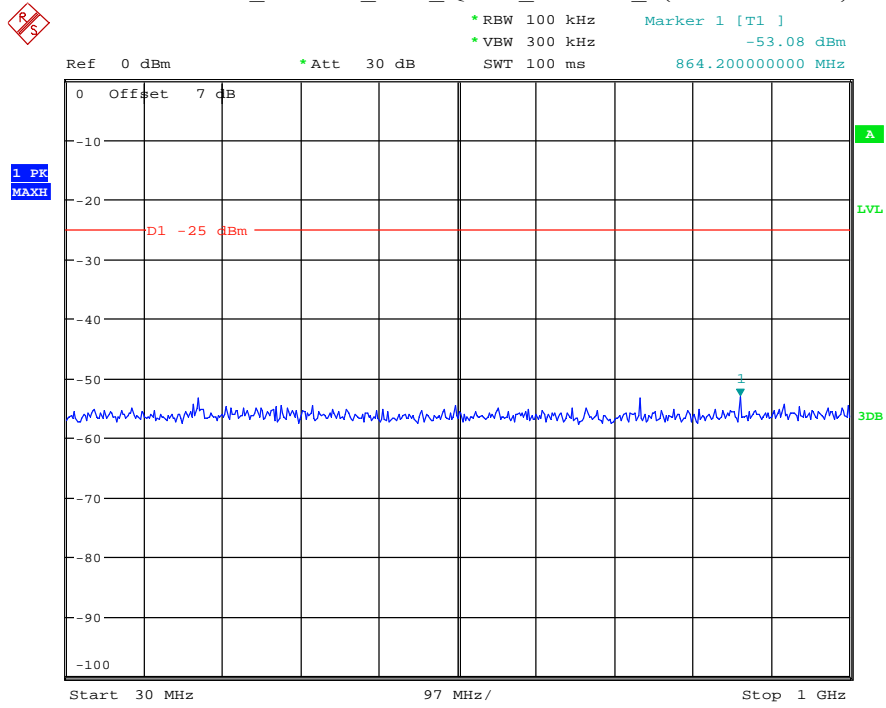

Band 7_15 MHz_Low_QPSK_RB75#0_1(30MHz-1GHz)

Date: 16.AUG.2021 14:22:20