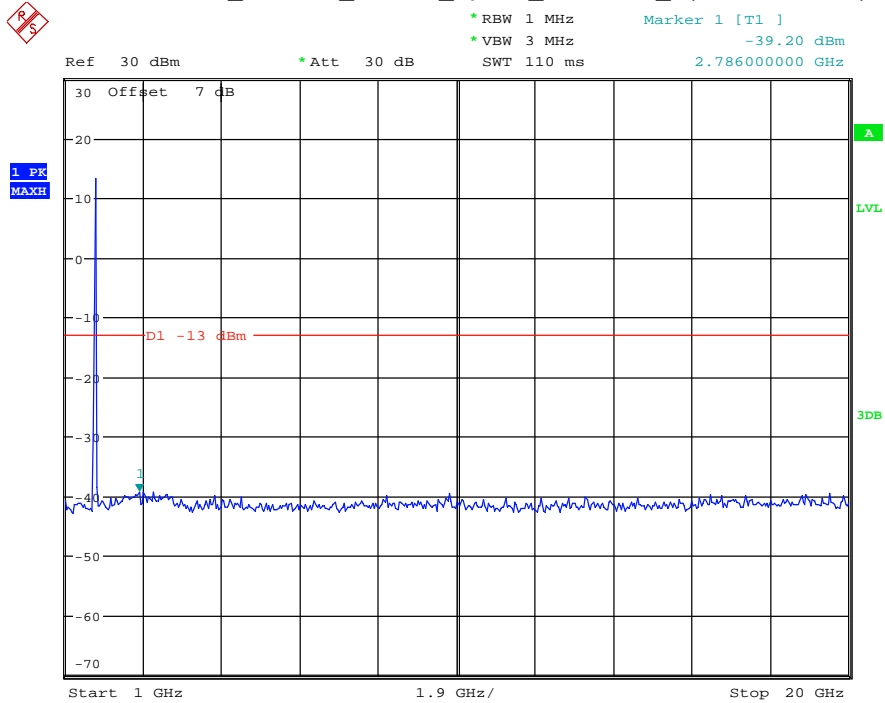

Band 4_20 MHz_Middle_QPSK_RB100#0_2(1GHz-20GHz)

Date: 16.AUG.2021 14:12:10