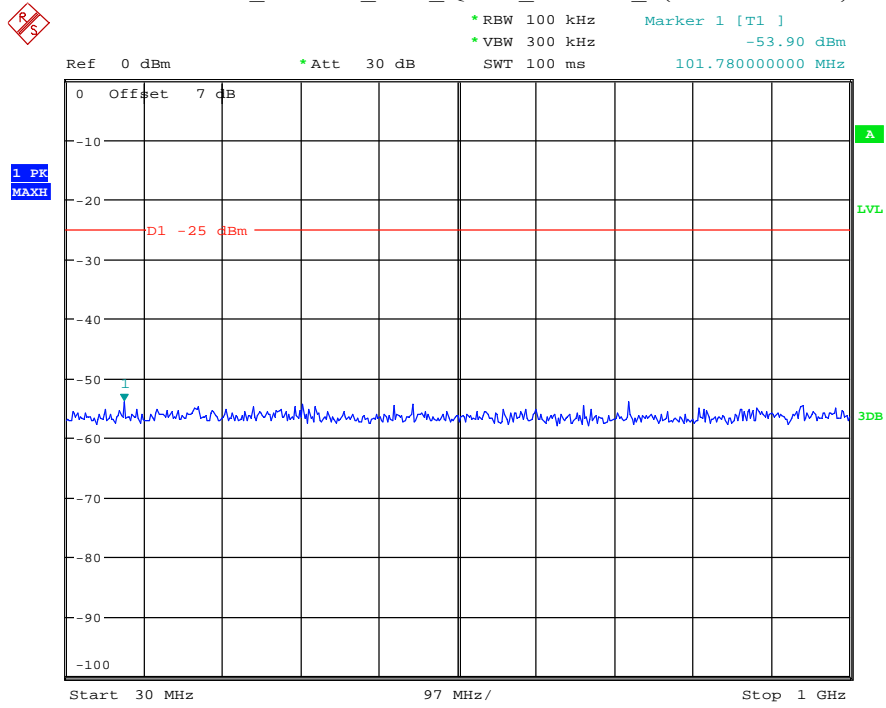

Band 7_10 MHz_Low_QPSK_RB50#0_1(30MHz-1GHz)

Date: 16.AUG.2021 14:20:42