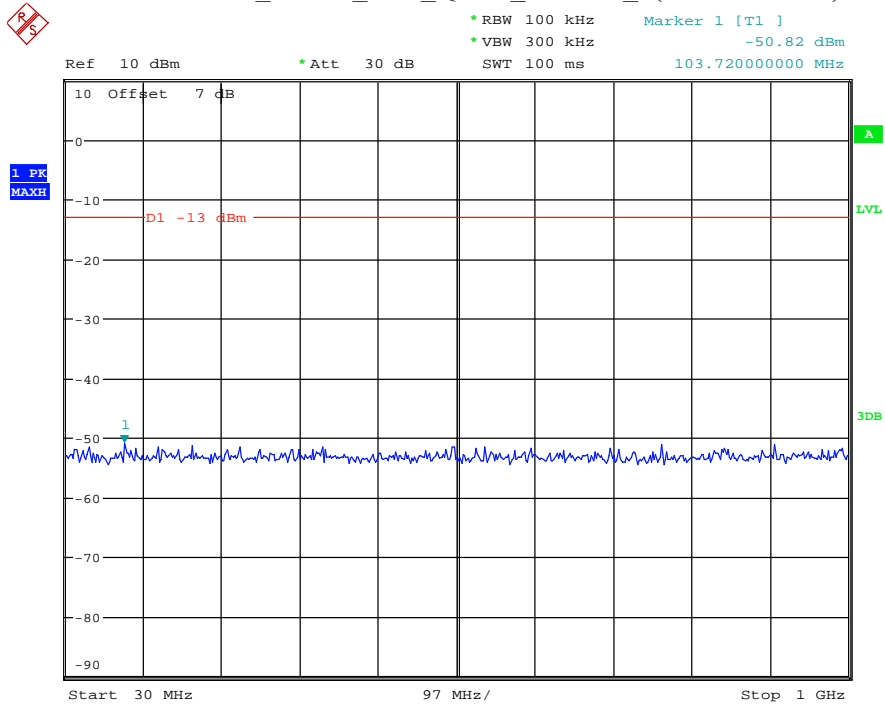

Band 2_3 MHz_Low_QPSK_RB15#0_1(30MHz-1GHz)

Date: 16.AUG.2021 13:55:44