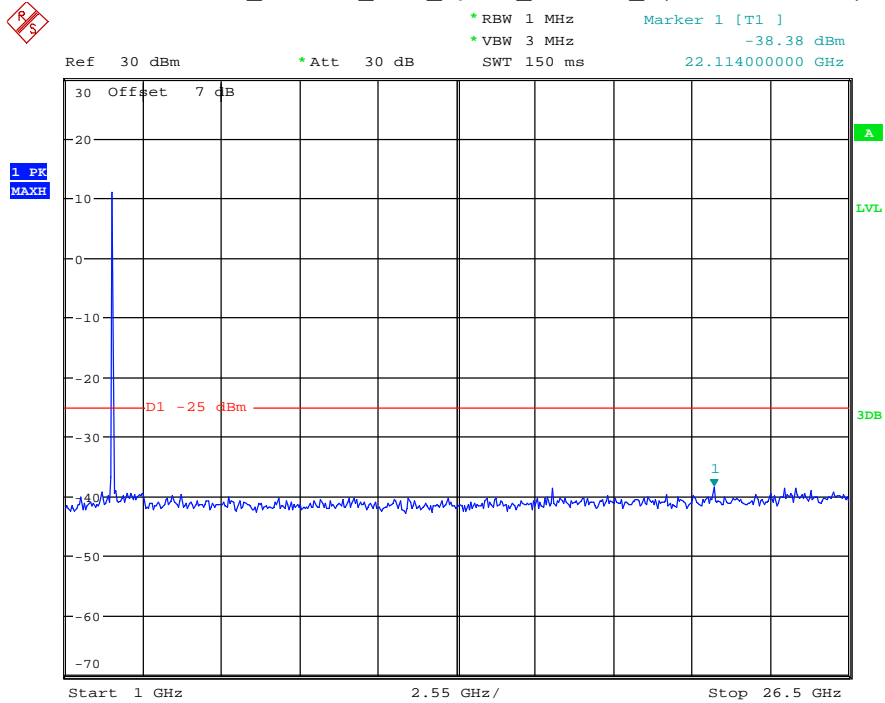

Band 41_15 MHz_Low_QPSK_RB75#0_2(1GHz-26.5GHz)

Date: 17.AUG.2021 14:20:46