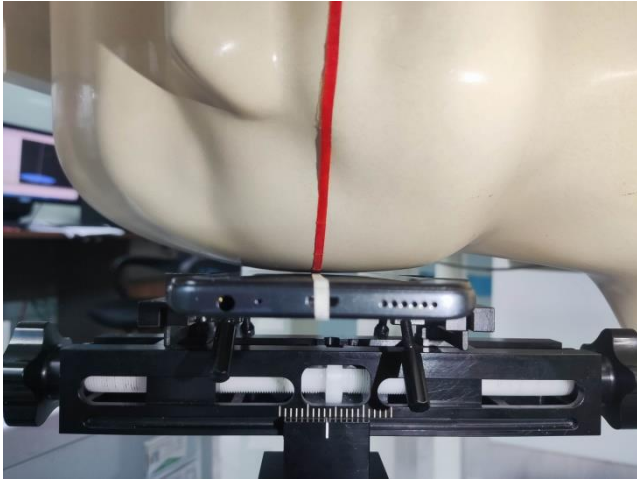

EUT Photos (Model: X6511B)

EUT Antenna Locations

SAR Test Setup Photos

Head

Right Cheek

Right Tilted

Left Cheek

Left Tilted

Body

Front side (10mm)

Back side(10mm)

Left side(10mm)

Right side(10mm)

Top side(10mm)