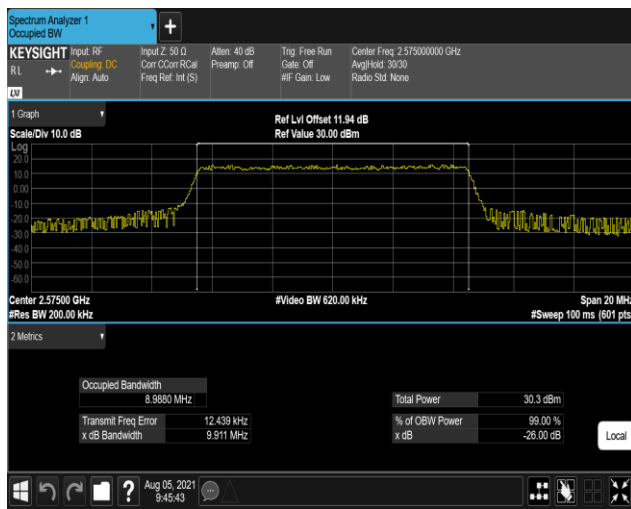

Band38-10MHz-QPSK-37800-50RB#0

Band38-10MHz-QPSK-38000-50RB#0

Band38-10MHz-QPSK-38200-50RB#0

Band38-10MHz-16QAM-37800-50RB#0

Band38-10MHz-16QAM-38000-50RB#0

Band38-10MHz-16QAM-38200-50RB#0