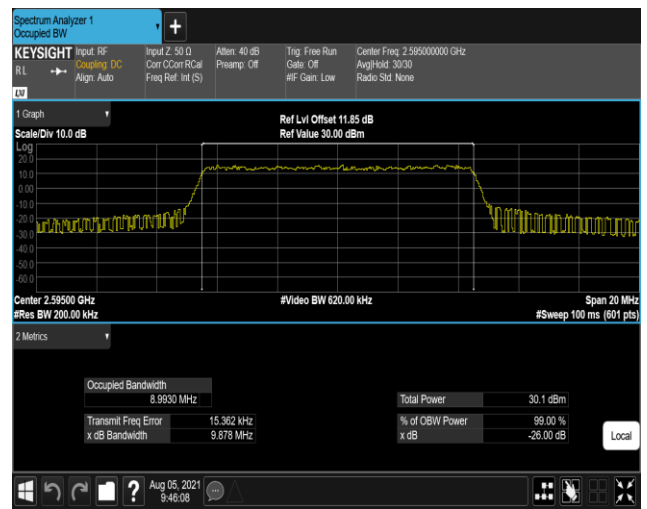

Band38-10MHz-QPSK-37800-50RB#0

Band38-10MHz-QPSK-38000-50RB#0

Band38-10MHz-QPSK-38200-50RB#0

Band38-10MHz-16QAM-37800-50RB#0

Band38-10MHz-16QAM-38000-50RB#0

Band38-10MHz-16QAM-38200-50RB#0