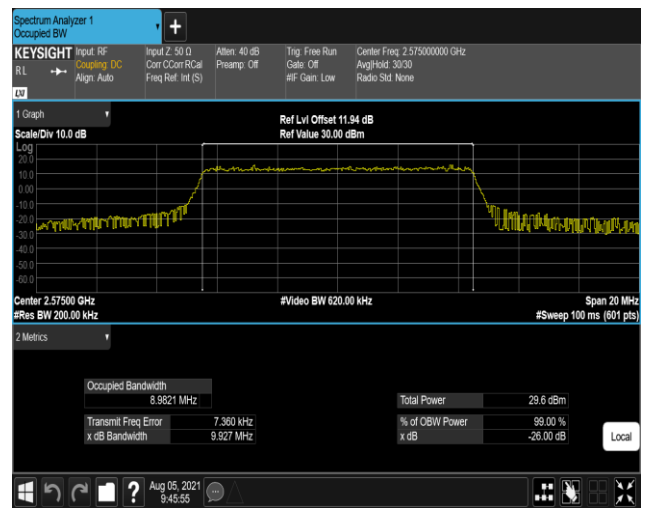

Band38-10MHz-QPSK-37800-50RB#0

Band38-10MHz-QPSK-38000-50RB#0

Band38-10MHz-QPSK-38200-50RB#0

Band38-10MHz-16QAM-37800-50RB#0

Band38-10MHz-16QAM-38000-50RB#0

Band38-10MHz-16QAM-38200-50RB#0