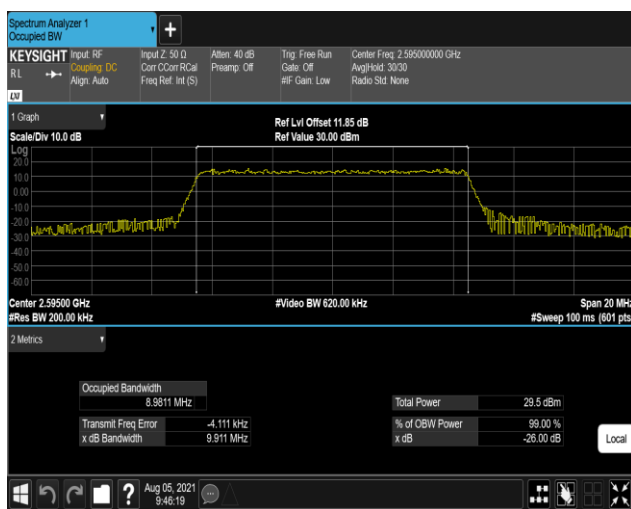

Band38-10MHz-QPSK-37800-50RB#0

Band38-10MHz-QPSK-38000-50RB#0

Band38-10MHz-QPSK-38200-50RB#0

Band38-10MHz-16QAM-37800-50RB#0

Band38-10MHz-16QAM-38000-50RB#0

Band38-10MHz-16QAM-38200-50RB#0