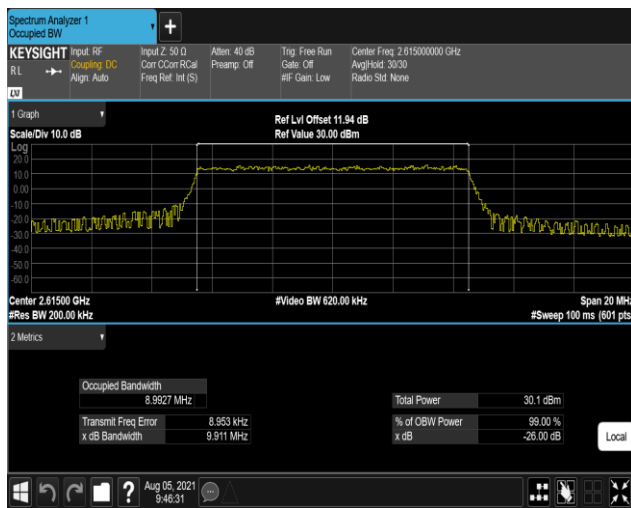

Band38-10MHz-QPSK-37800-50RB#0

Band38-10MHz-QPSK-38000-50RB#0

Band38-10MHz-QPSK-38200-50RB#0

Band38-10MHz-16QAM-37800-50RB#0

Band38-10MHz-16QAM-38000-50RB#0

Band38-10MHz-16QAM-38200-50RB#0