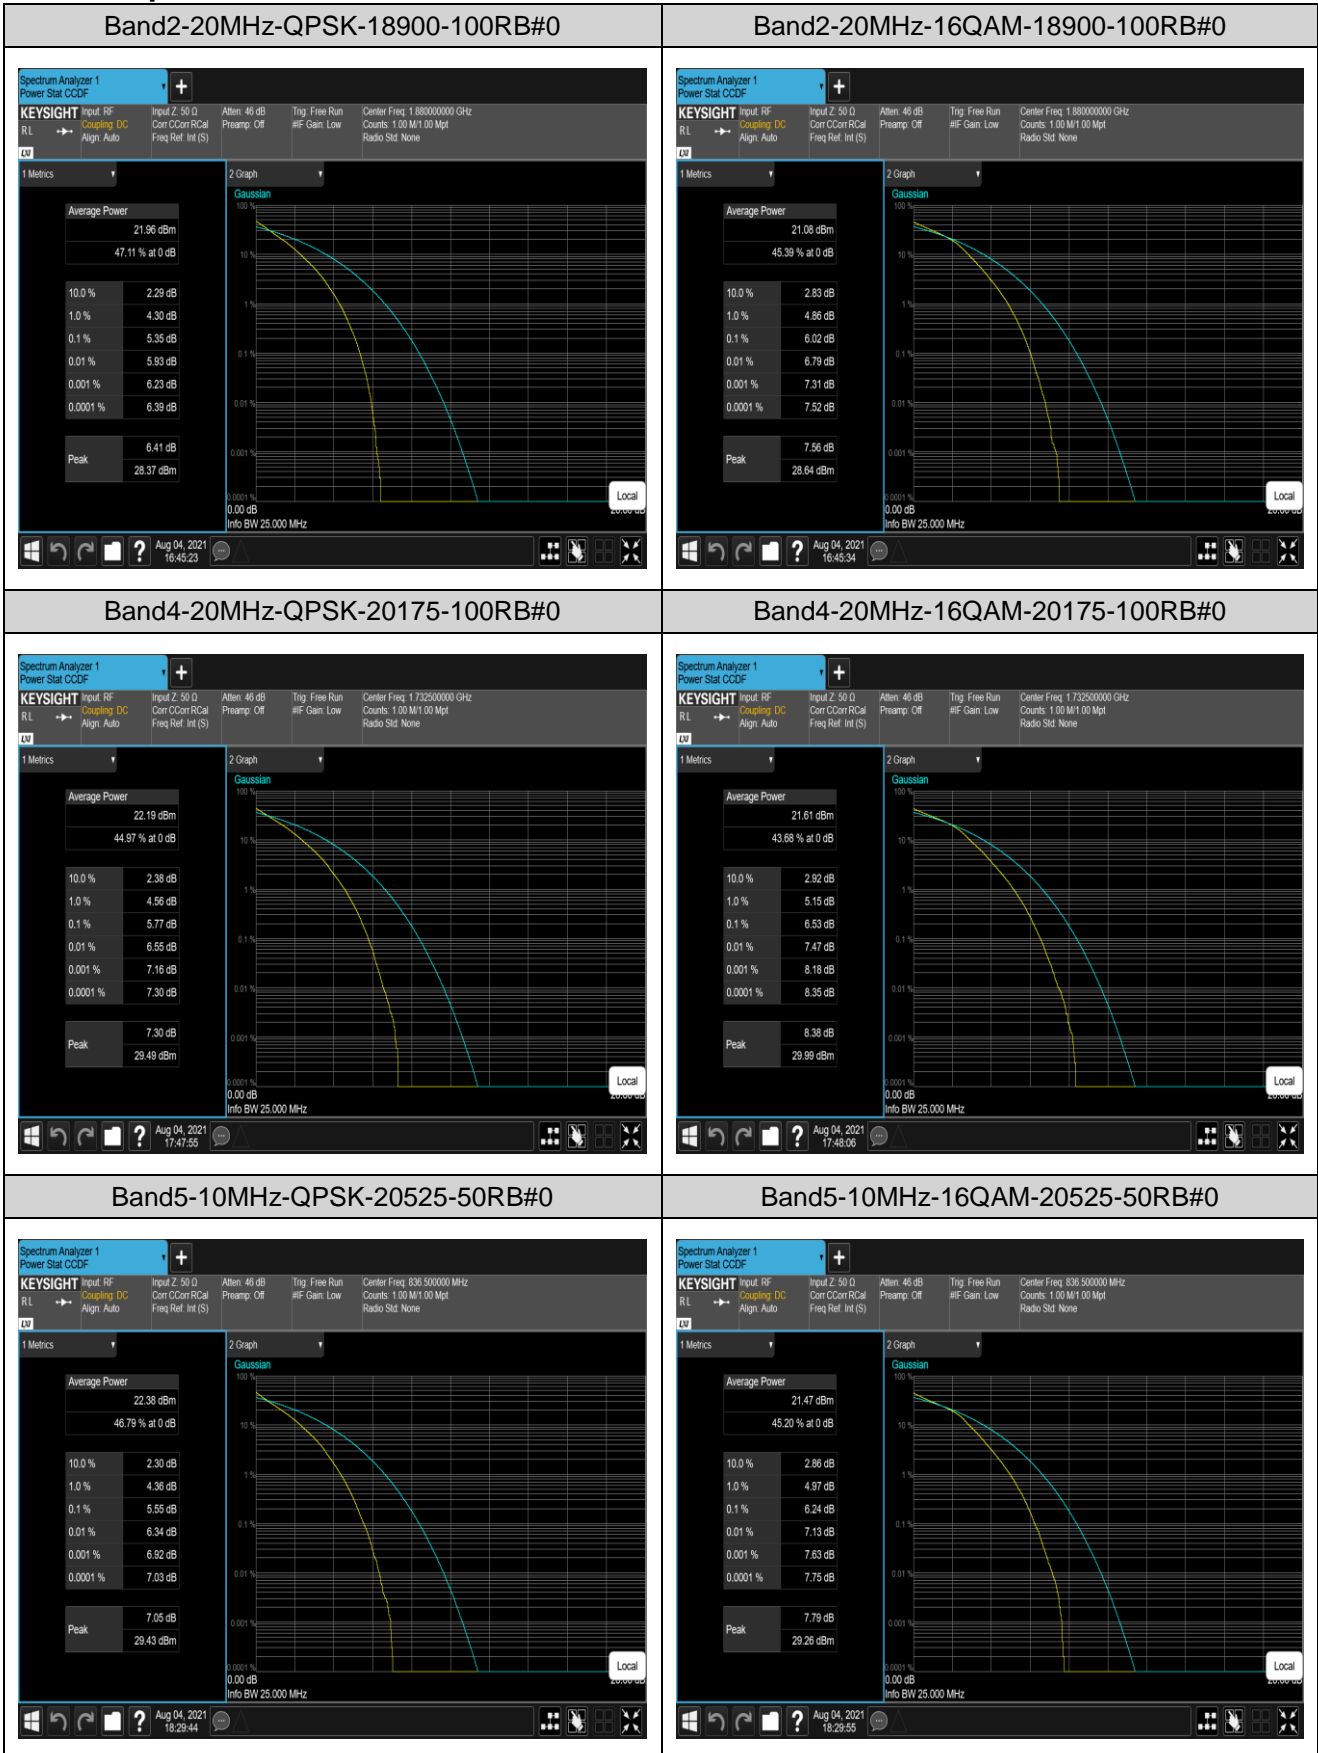

Band7-20MHz-QPSK-21100-100RB#0

Band7-20MHz-16QAM-21100-100RB#0

Test Graphs