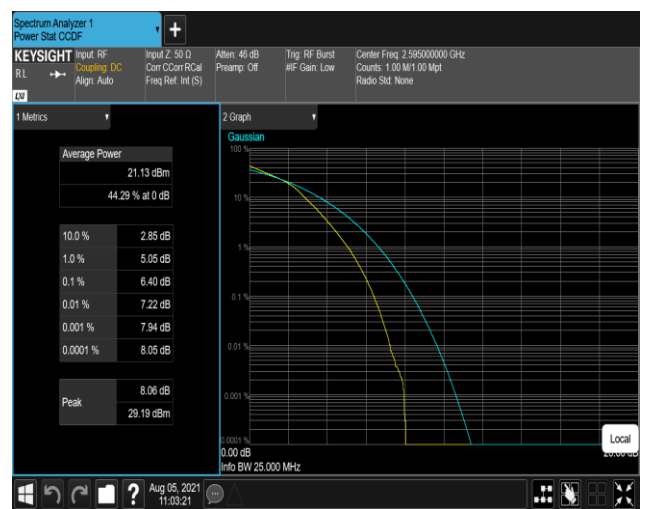

*Remark: All bandwidth and all modulation had been tested, but only the worst case data displayed in this report.*

Test Graphs

Band7-20MHz-QPSK-21100-100RB#0

Band7-20MHz-16QAM-21100-100RB#0

Band38-20MHz-QPSK-38000-100RB#0

## Appendix C: 26dB Bandwidth and Occupied Bandwidth