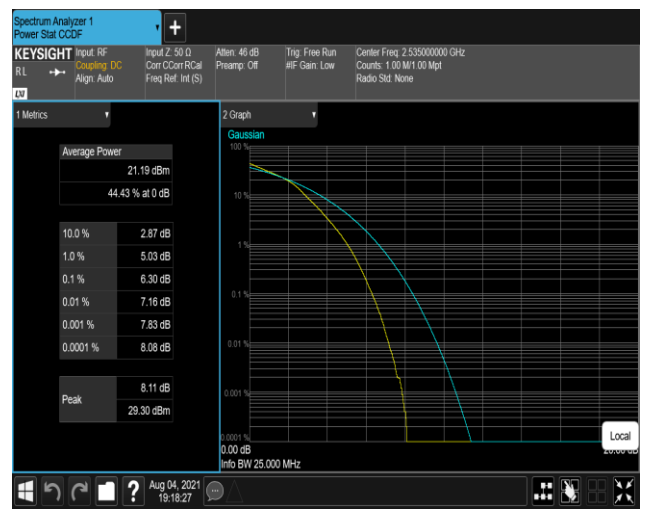

*Remark: All bandwidth and all modulation had been tested, but only the worst case data displayed in this report.*

Test Graphs

Band7-20MHz-QPSK-21100-100RB#0

Band7-20MHz-16QAM-21100-100RB#0

Band38-20MHz-QPSK-38000-100RB#0