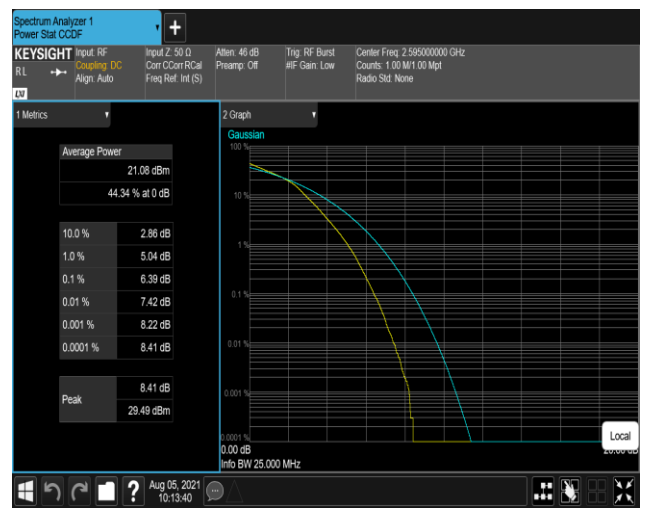

Band41-20MHz-16QAM-40640-100RB#0