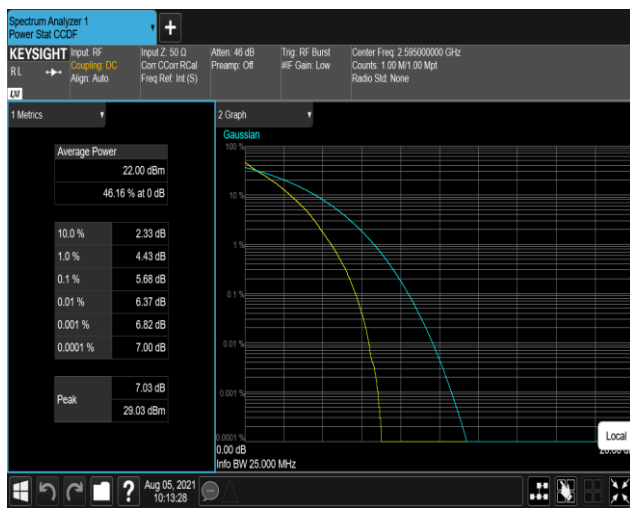

*Remark: All bandwidth and all modulation had been tested, but only the worst case data displayed in this report.*

Test Graphs

Band7-20MHz-QPSK-21100-100RB#0

Band7-20MHz-16QAM-21100-100RB#0

Band38-20MHz-QPSK-38000-100RB#0

## Appendix C: 26dB Bandwidth and Occupied Bandwidth