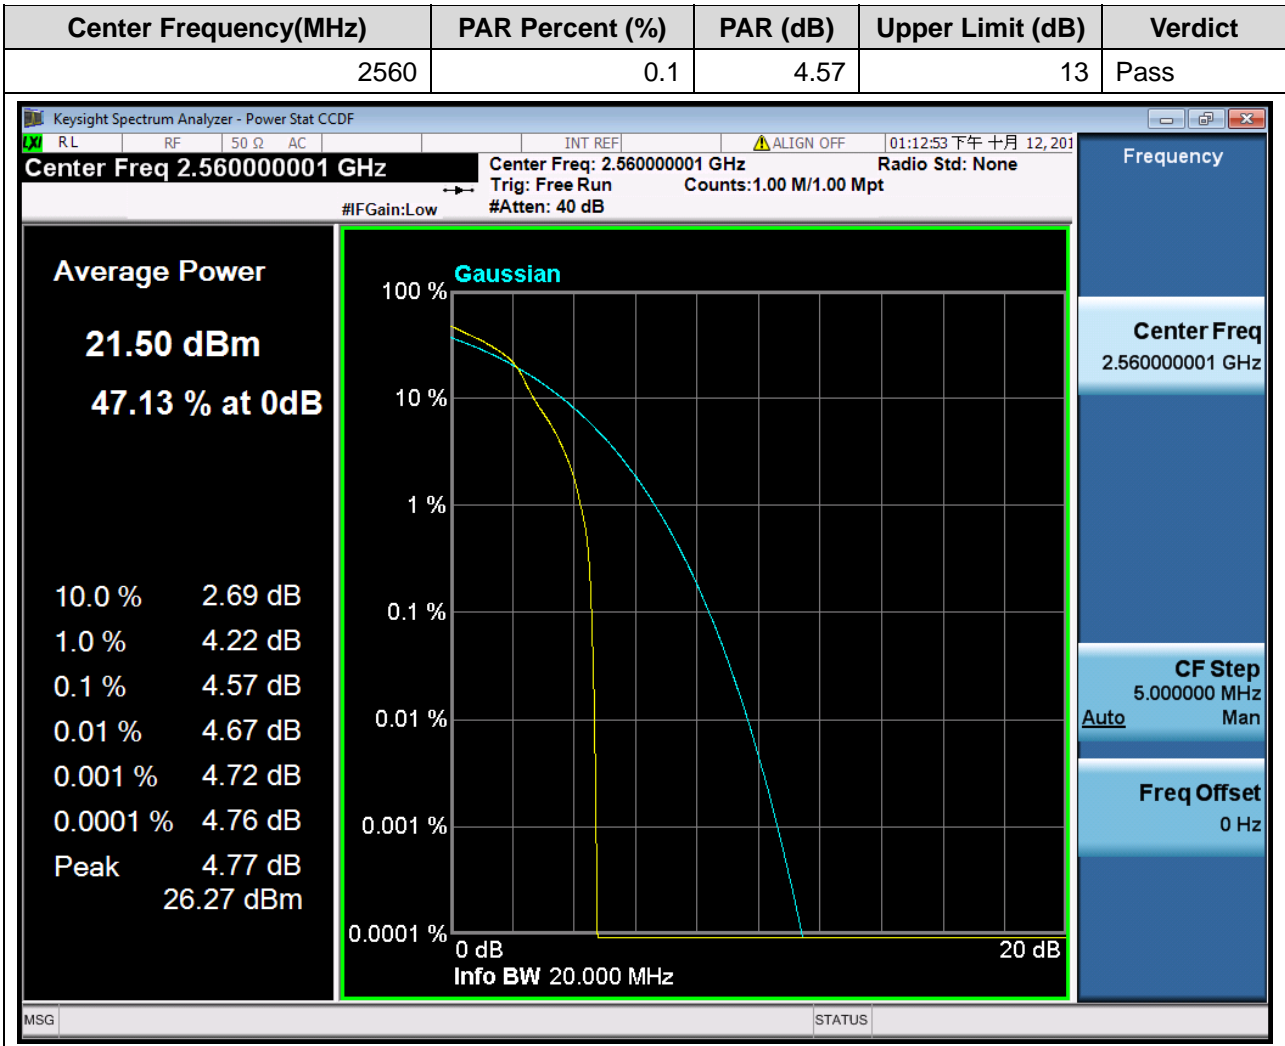

1.167. LTE Peak to Average Ratio(NTNV)(Subtest:167, Channel:21350, Bandwidth:20, Modulation:Q16, RB Number: 1, RB Position:MID)

1.168. LTE Peak to Average Ratio(NTNV)(Subtest:168, Channel:21350, Bandwidth:20, Modulation:Q16, RB Number: 1, RB Position:HIGH)