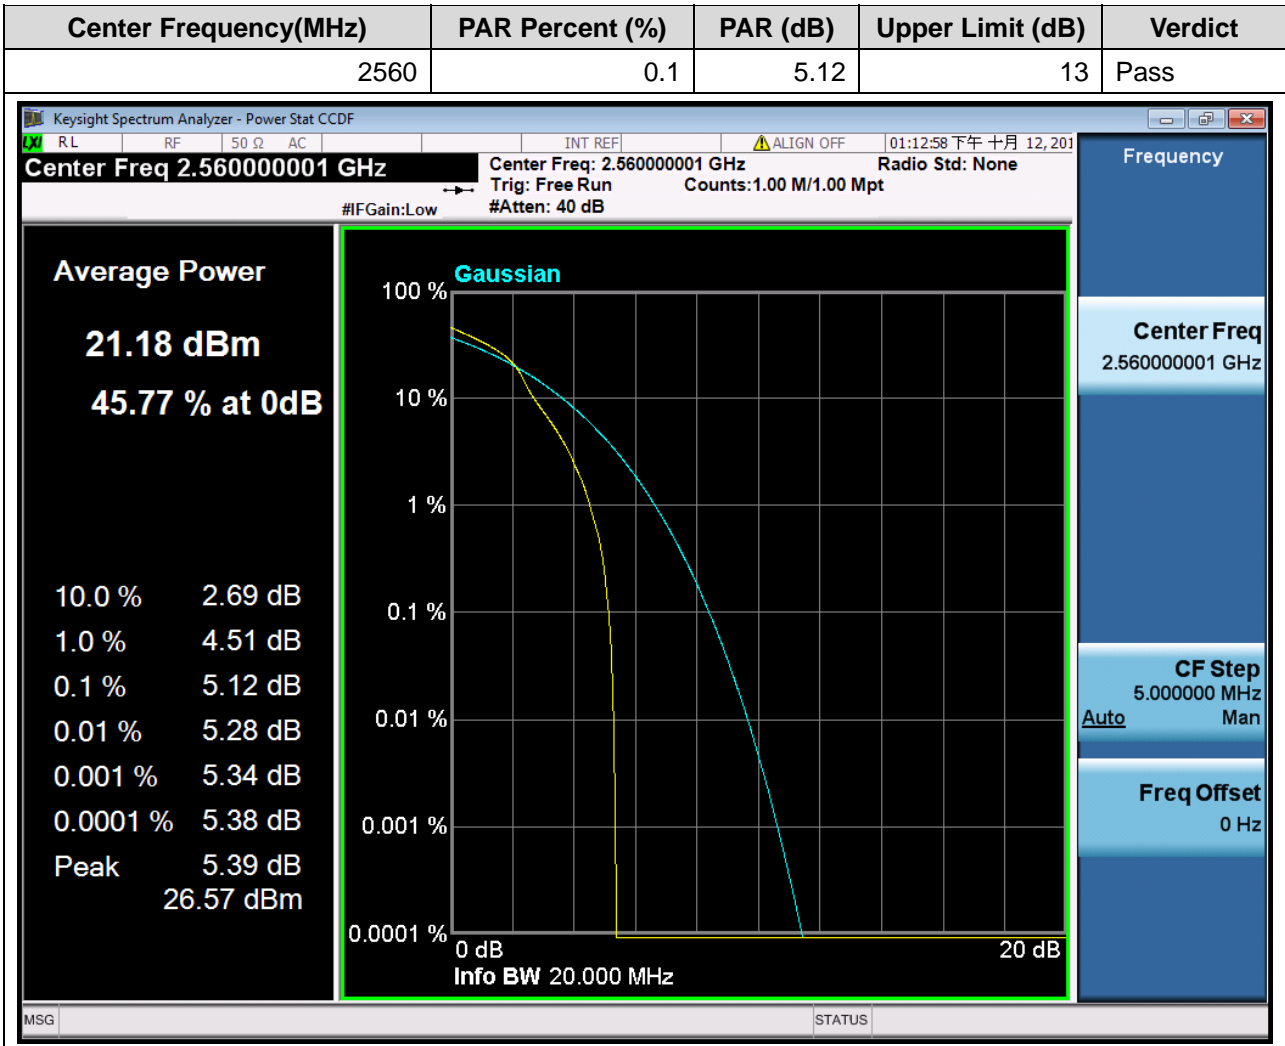

1.167. LTE Peak to Average Ratio(NTNV)(Subtest:167, Channel:21350, Bandwidth:20, Modulation:Q16, RB Number: 1, RB Position:MID)

1.168. LTE Peak to Average Ratio(NTNV)(Subtest:168, Channel:21350, Bandwidth:20, Modulation:Q16, RB Number: 1, RB Position:HIGH)