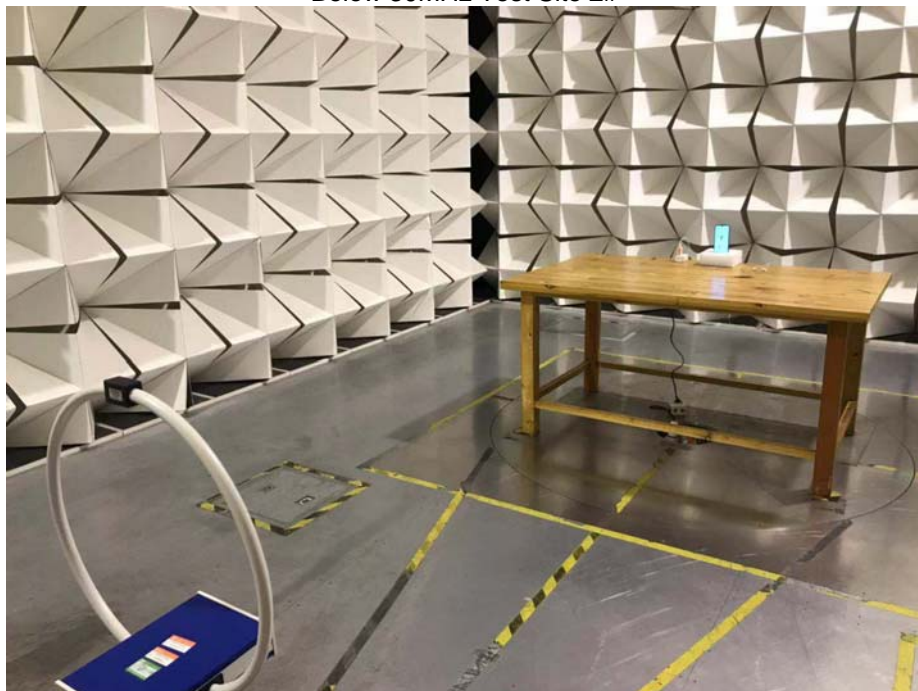

Photographs –Constructional Details

WiFi/BT/BLE Setup photo Model X650B FCC ID: 2A1ZN-X650B

Photograph – Conducted Emission Test Setup

Test Site 1#

Photograph - Spurious Emissions Radiated Test Setup

Below 30MHz Test Site 2#