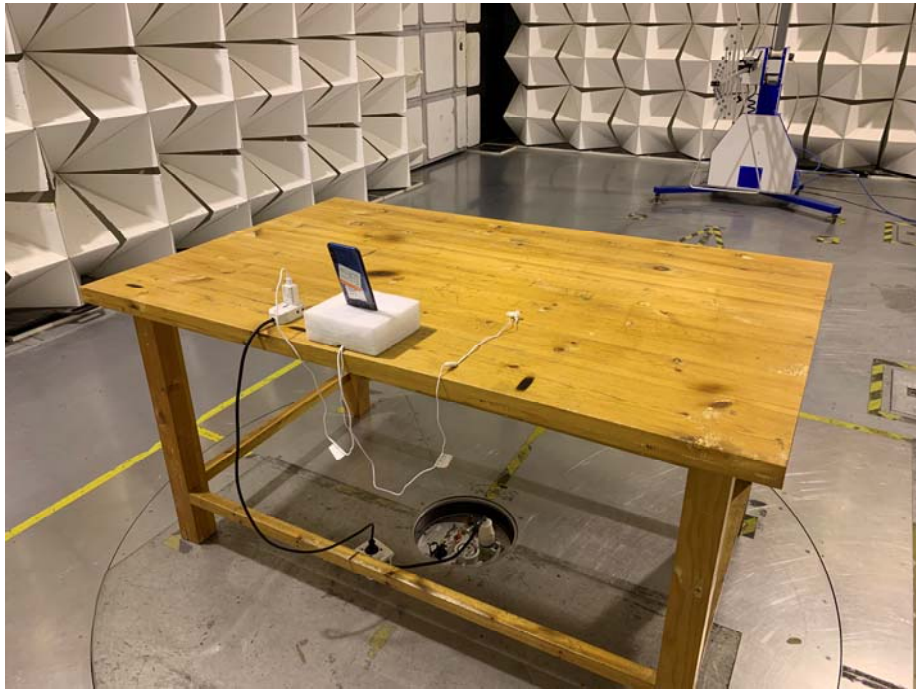

Photographs –Constructional Details

WiFi/BT/BLE Setup photo Model X650B FCC ID: 2A1ZN-X650B

Photograph – Conducted Emission Test Setup

Test Site 1#

Photograph - Spurious Emissions Radiated Test Setup

Below 30MHz Test Site 2#

Appendix-X650B-Photos

For 30MHz-1000MHz Test Site 2#

For Above 1GHz Test Site 1#