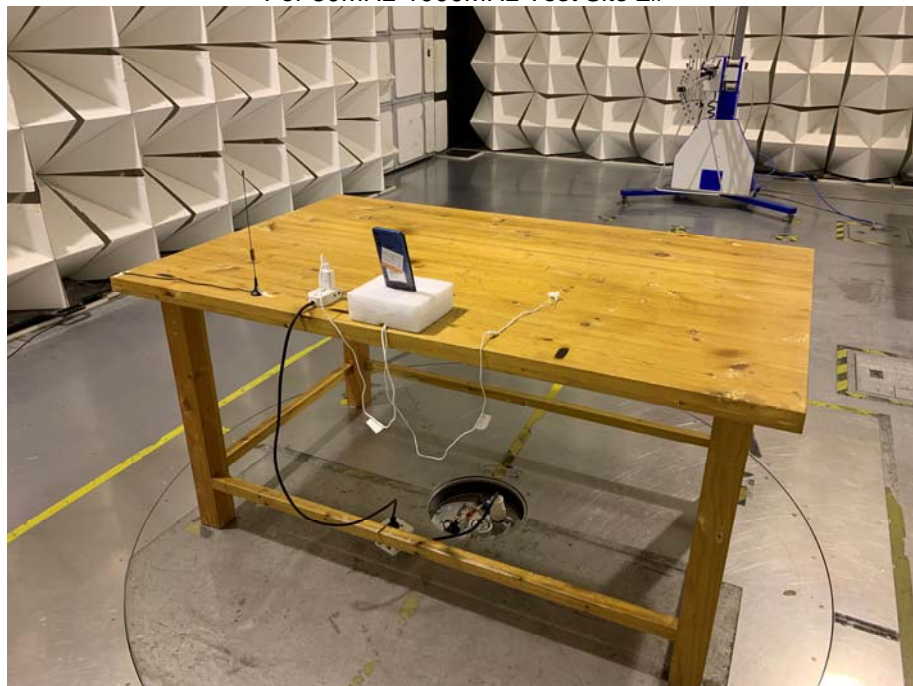

2G/3G/4G Setup photo Model X650B FCC ID: 2AIZN-X650B

Photograph - Spurious Emissions Radiated Test Setup

Below 30MHz Test Site 2#

For 30MHz-1000MHz Test Site 2#

Appendix-X650B-Photos

For Above 1GHz Test Site 1#