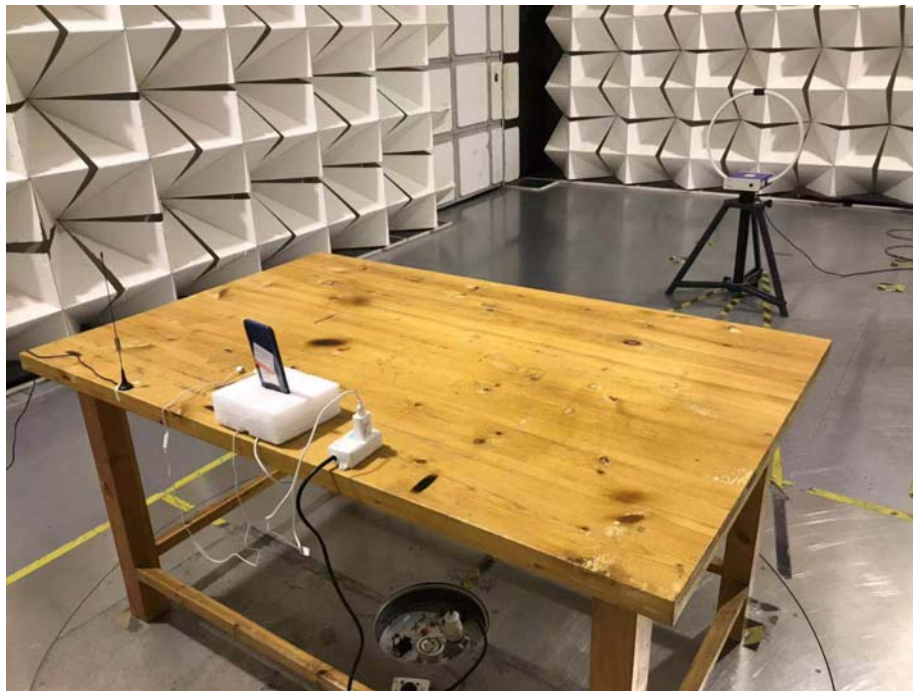

2G/3G/4G Setup photo Model X650B FCC ID: 2AIZN-X650B

Photograph - Spurious Emissions Radiated Test Setup

Below 30MHz Test Site 2#

For 30MHz-1000MHz Test Site 2#

Appendix-X650B-Photos

For Above 1GHz Test Site 1#