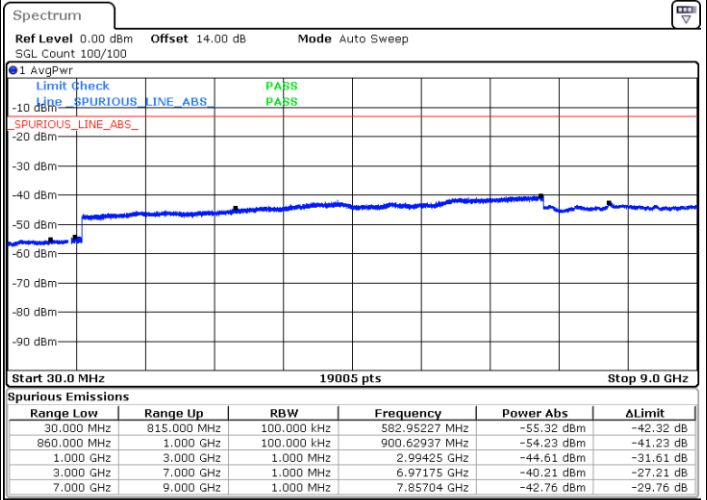

Date: 17.JUL.2018 10:48:32

Highest Channel / QPSK

Date: 17.JUL.2018 10:56:36

Highest Channel / 16QAM

Date: 17.JUL.2018 10:57:29

LTE Band 5 / 5MHz

Lowest Channel / QPSK

Lowest Channel / 16QAM

Date: 17.JUL.2018 11:05:33

Date: 17.JUL.2018 11:06:26

Middle Channel / QPSK

Middle Channel / 16QAM

Date: 17.JUL.2018 11:07:59

Date: 17.JUL.2018 11:08:52

LTE Band 5 / 5MHz

Highest Channel / QPSK

Date: 17 JUL 2018 11:16:56

Highest Channel / 16QAM

Date: 17 JUL 2018 11:17:49

LTE Band 5 / 10MHz

Lowest Channel / QPSK

Date: 17 JUL 2018 11:25:53

Lowest Channel / 16QAM

Date: 17 JUL 2018 11:26:46

LTE Band 5 / 10MHz

Middle Channel / QPSK

Middle Channel / 16QAM

Date: 17.JUL.2018 11:28:19

Date: 17.JUL.2018 11:29:12

Highest Channel / QPSK

Highest Channel / 16QAM

Date: 17.JUL.2018 11:37:16