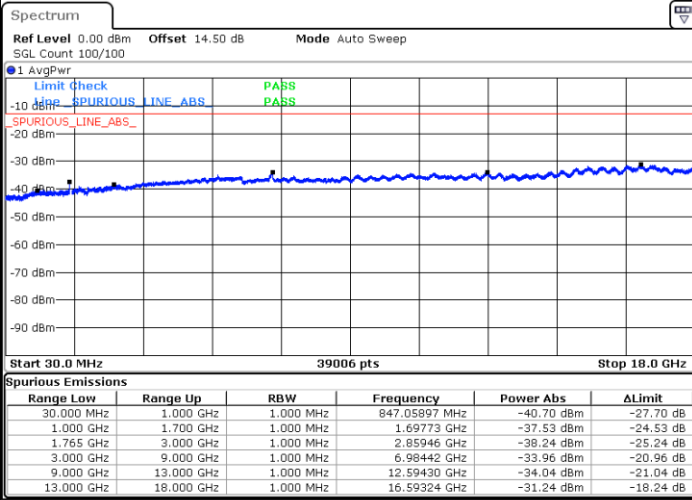

Date: 17.JUL.2018 20:26:20

Highest Channel / 16QAM

Date: 17.JUL.2018 20:27:16

LTE Band 4 / 10MHz

Lowest Channel / QPSK

Date: 17.JUL.2018 20:33:30

Lowest Channel / 16QAM

Date: 17.JUL.2018 20:34:26

LTE Band 4 / 10MHz

Middle Channel / QPSK

Date: 17.JUL.2018 20:36:03

Middle Channel / 16QAM

Date: 17.JUL.2018 20:36:59

Highest Channel / QPSK

Date: 17.JUL.2018 20:43:13

Highest Channel / 16QAM

Date: 17.JUL.2018 20:44:09

LTE Band 4 / 15MHz

Lowest Channel / QPSK

Lowest Channel / 16QAM

Date: 17.JUL.2018 20:50:24

Date: 17.JUL.2018 20:51:20

Middle Channel / QPSK

Middle Channel / 16QAM