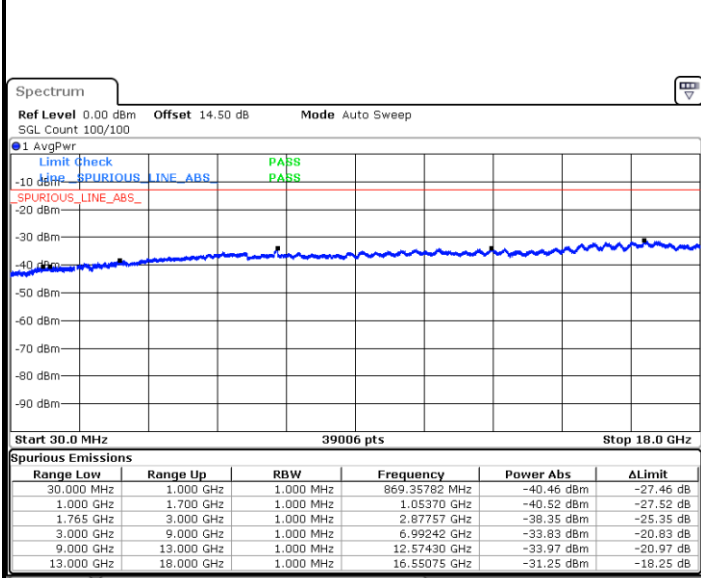

Date: 17.JUL.2018 19:19:55

Date: 17.JUL.2018 19:20:51

LTE Band 4 / 1.4MHz

Highest Channel / QPSK

Date: 17.JUL.2018 19:27:06

Highest Channel / 16QAM

Date: 17.JUL.2018 19:28:02

LTE Band 4 / 3MHz

Lowest Channel / QPSK

Date: 17.JUL.2018 19:59:46

Lowest Channel / 16QAM

Date: 17.JUL.2018 20:00:42

LTE Band 4 / 3MHz

Middle Channel / QPSK

Date: 17.JUL.2018 20:02:18

Middle Channel / 16QAM

Date: 17.JUL.2018 20:03:14

Highest Channel / QPSK

Date: 17.JUL.2018 20:09:28

Highest Channel / 16QAM

Date: 17.JUL.2018 20:10:24

LTE Band 4 / 5MHz

Lowest Channel / QPSK

Lowest Channel / 16QAM

Date: 17.JUL.2018 20:16:38

Date: 17.JUL.2018 20:17:34

Middle Channel / QPSK

Middle Channel / 16QAM

Date: 17.JUL.2018 20:19:10

Date: 17.JUL.2018 20:20:06

LTE Band 4 / 5MHz

Highest Channel / QPSK