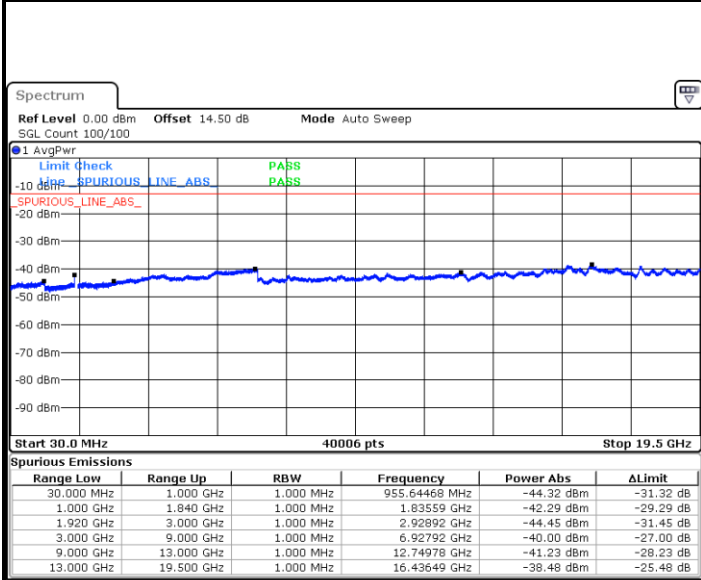

Date: 17.JUL.2018 15:47:30

Date: 17.JUL.2018 15:48:23

Middle Channel / QPSK

Middle Channel / 16QAM

Date: 17.JUL.2018 15:49:56

Date: 17.JUL.2018 15:50:49

LTE Band 2 / 15MHz

Highest Channel / QPSK

Date: 17 JUL 2018 15:56:53

Highest Channel / 16QAM

Date: 17 JUL 2018 15:57:47

LTE Band 2 / 20MHz

Lowest Channel / QPSK

Date: 17 JUL 2018 16:03:51

Lowest Channel / 16QAM

Date: 17 JUL 2018 16:04:44

LTE Band 2 / 20MHz

Middle Channel / QPSK

Date: 17.JUL.2018 16:06:17

Middle Channel / 16QAM

Date: 17.JUL.2018 16:07:10

Highest Channel / QPSK

Date: 17.JUL.2018 16:13:14

Highest Channel / 16QAM