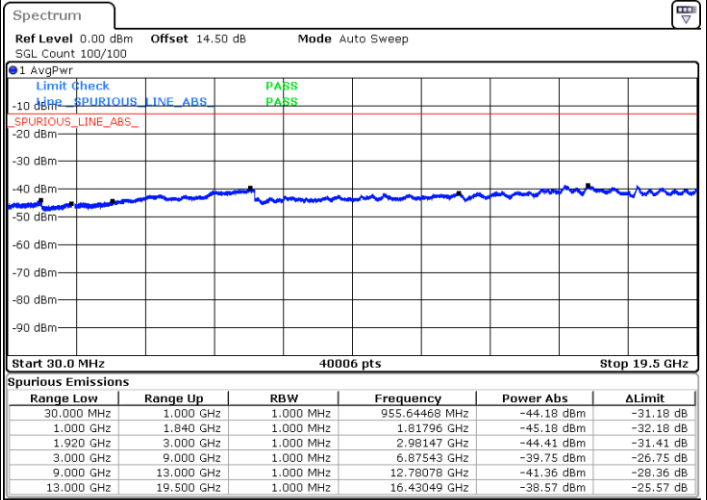

Middle Channel / 16QAM

Date: 17.JUL.2018 15:18:08

LTE Band 2 / 5MHz

Highest Channel / QPSK

Date: 17.JUL.2018 15:24:12

Highest Channel / 16QAM

Date: 17.JUL.2018 15:25:06

LTE Band 2 / 10MHz

Lowest Channel / QPSK

Date: 17.JUL.2018 15:31:10

Lowest Channel / 16QAM

Date: 17.JUL.2018 15:32:03

LTE Band 2 / 10MHz

Middle Channel / QPSK

Middle Channel / 16QAM

Date: 17.JUL.2018 15:33:35

Date: 17.JUL.2018 15:34:29

Highest Channel / QPSK

Highest Channel / 16QAM

Date: 17.JUL.2018 15:40:33

Date: 17.JUL.2018 15:41:26

LTE Band 2 / 15MHz

Lowest Channel / QPSK

Lowest Channel / 16QAM

Date: 17.JUL.2018 15:47:30

Date: 17.JUL.2018 15:48:23

Middle Channel / QPSK

Middle Channel / 16QAM

Date: 17.JUL.2018 15:49:56

Date: 17.JUL.2018 15:50:49

LTE Band 2 / 15MHz

Highest Channel / QPSK