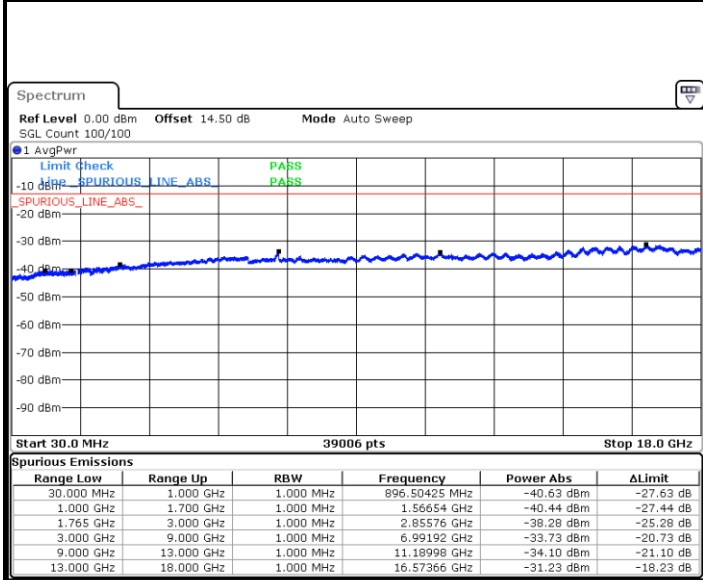

Date: 17.JUL.2018 16:14:07

LTE Band 4 / 1.4MHz

Lowest Channel / QPSK

Lowest Channel / 16QAM

Date: 17.JUL.2018 19:17:24

Date: 17.JUL.2018 19:18:20

Middle Channel / QPSK

Middle Channel / 16QAM

Date: 17.JUL.2018 19:19:55

Date: 17.JUL.2018 19:20:51

LTE Band 4 / 1.4MHz

Highest Channel / QPSK

Date: 17.JUL.2018 19:27:06

Highest Channel / 16QAM

Date: 17.JUL.2018 19:28:02

LTE Band 4 / 3MHz

Lowest Channel / QPSK

Date: 17.JUL.2018 19:59:46

Lowest Channel / 16QAM

Date: 17.JUL.2018 20:00:42

LTE Band 4 / 3MHz

Middle Channel / QPSK

Date: 17.JUL.2018 20:02:18

Middle Channel / 16QAM