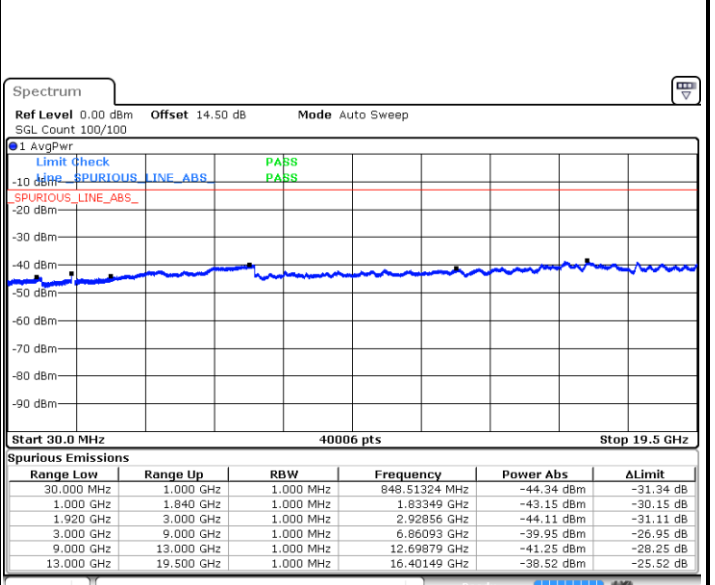

Date: 17.JUL.2018 15:47:30

Date: 17.JUL.2018 15:48:23

Middle Channel / QPSK

Middle Channel / 16QAM

Date: 17.JUL.2018 15:49:56

Date: 17.JUL.2018 15:50:49

LTE Band 2 / 15MHz

Highest Channel / QPSK

Date: 17 JUL 2018 15:56:53

Highest Channel / 16QAM

Date: 17 JUL 2018 15:57:47

LTE Band 2 / 20MHz

Lowest Channel / QPSK

Date: 17 JUL 2018 16:03:51

Lowest Channel / 16QAM

Date: 17 JUL 2018 16:04:44

LTE Band 2 / 20MHz

Middle Channel / QPSK

Date: 17.JUL.2018 16:06:17

Middle Channel / 16QAM

Date: 17.JUL.2018 16:07:10

Highest Channel / QPSK

Date: 17.JUL.2018 16:13:14

Highest Channel / 16QAM

Date: 17.JUL.2018 16:14:07

LTE Band 4 / 1.4MHz

Lowest Channel / QPSK

Lowest Channel / 16QAM

Date: 17.JUL.2018 19:17:24

Date: 17.JUL.2018 19:18:20

Middle Channel / QPSK

Middle Channel / 16QAM