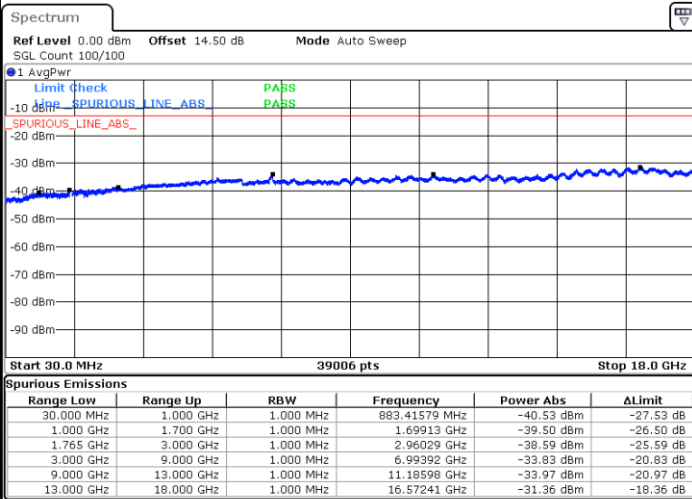

LTE Band 4 / 10MHz

Middle Channel / QPSK

Date: 17.JUL.2018 20:36:03

Middle Channel / 16QAM

Date: 17.JUL.2018 20:36:59

Highest Channel / QPSK

Date: 17.JUL.2018 20:43:13

Highest Channel / 16QAM

Date: 17.JUL.2018 20:44:09

LTE Band 4 / 15MHz

Lowest Channel / QPSK

Lowest Channel / 16QAM

Date: 17.JUL.2018 20:50:24

Date: 17.JUL.2018 20:51:20

Middle Channel / QPSK

Middle Channel / 16QAM

Date: 17.JUL.2018 20:52:56

Date: 17.JUL.2018 20:53:52

LTE Band 4 / 15MHz

Highest Channel / QPSK

Date: 17.JUL.2018 21:00:05

Highest Channel / 16QAM

Date: 17.JUL.2018 21:01:01

LTE Band 4 / 20MHz