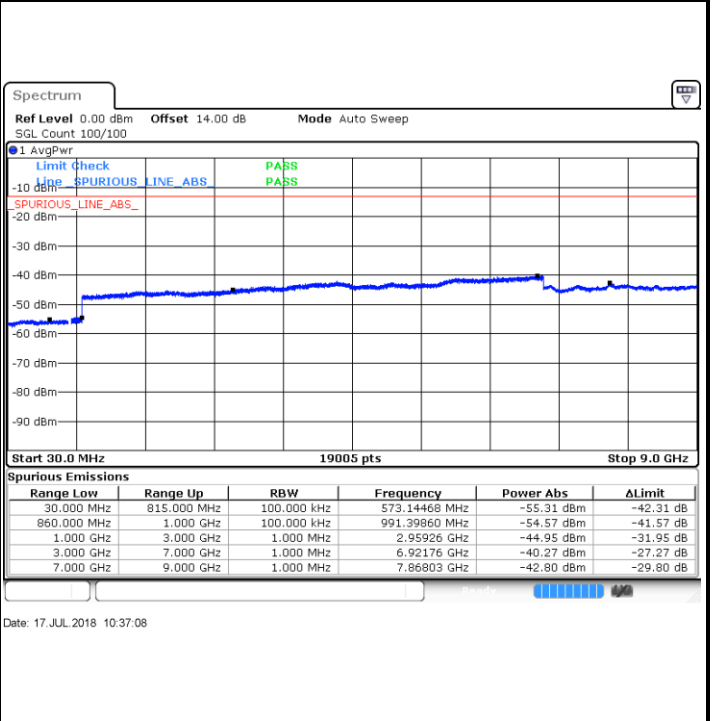

Date: 17.JUL.2018 21:10:44

Highest Channel / QPSK

Date: 17.JUL.2018 21:16:58

Highest Channel / 16QAM

Date: 17.JUL.2018 21:17:54

LTE Band 5 / 1.4MHz

Lowest Channel / QPSK

Lowest Channel / 16QAM

Date: 17.JUL.2018 10:24:52

Date: 17.JUL.2018 10:25:46

Middle Channel / QPSK

Middle Channel / 16QAM

Date: 17.JUL.2018 10:27:18

Date: 17.JUL.2018 10:28:11

LTE Band 5 / 1.4MHz

Highest Channel / QPSK

Highest Channel / 16QAM

LTE Band 5 / 3MHz

Lowest Channel / QPSK

Lowest Channel / 16QAM

LTE Band 5 / 3MHz

Middle Channel / QPSK

Date: 17.JUL.2018 10:47:39

Middle Channel / 16QAM

Date: 17.JUL.2018 10:48:32

Highest Channel / QPSK

Date: 17.JUL.2018 10:56:36

Highest Channel / 16QAM

Date: 17.JUL.2018 10:57:29

LTE Band 5 / 5MHz

Lowest Channel / QPSK

Lowest Channel / 16QAM