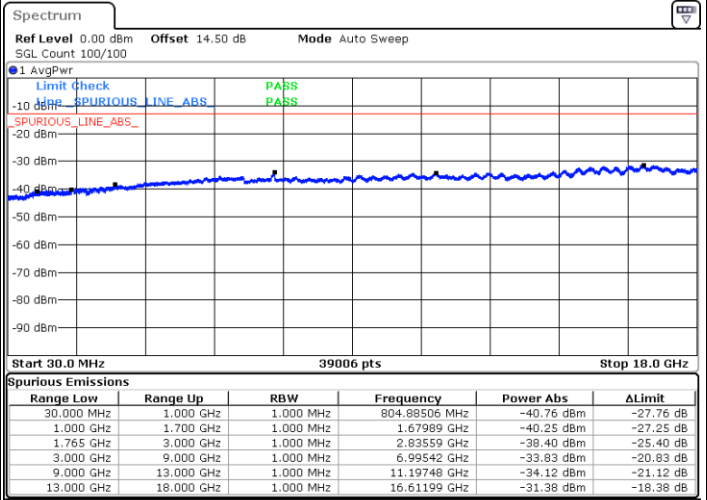

Lowest Channel / QPSK

Date: 17.JUL.2018 19:59:46

Lowest Channel / 16QAM

Date: 17.JUL.2018 20:00:42

LTE Band 4 / 3MHz

Middle Channel / QPSK

Date: 17.JUL.2018 20:02:18

Middle Channel / 16QAM

Date: 17.JUL.2018 20:03:14

Highest Channel / QPSK

Date: 17.JUL.2018 20:09:28

Highest Channel / 16QAM

Date: 17.JUL.2018 20:10:24

LTE Band 4 / 5MHz

Lowest Channel / QPSK

Lowest Channel / 16QAM

Date: 17.JUL.2018 20:16:38

Date: 17.JUL.2018 20:17:34

Middle Channel / QPSK

Middle Channel / 16QAM

Date: 17.JUL.2018 20:19:10

Date: 17.JUL.2018 20:20:06

LTE Band 4 / 5MHz

Highest Channel / QPSK

Date: 17.JUL.2018 20:26:20

Highest Channel / 16QAM

Date: 17.JUL.2018 20:27:16

LTE Band 4 / 10MHz

Lowest Channel / QPSK

Date: 17.JUL.2018 20:33:30

Lowest Channel / 16QAM

Date: 17.JUL.2018 20:34:26