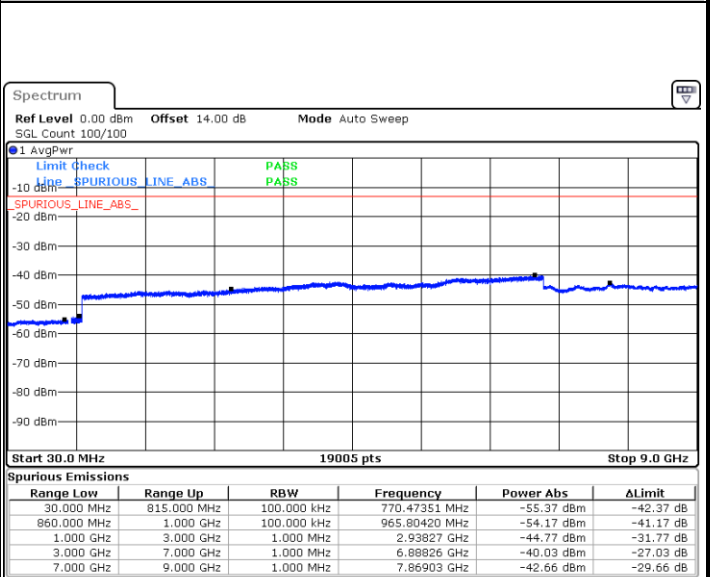

Date: 17.JUL.2018 10:48:32

Highest Channel / QPSK

Date: 17.JUL.2018 10:56:36

Highest Channel / 16QAM

Date: 17.JUL.2018 10:57:29

LTE Band 5 / 5MHz

Lowest Channel / QPSK

Lowest Channel / 16QAM

Date: 17.JUL.2018 11:05:33

Date: 17.JUL.2018 11:06:26

Middle Channel / QPSK

Middle Channel / 16QAM

Date: 17.JUL.2018 11:07:59

Date: 17.JUL.2018 11:08:52

LTE Band 5 / 5MHz

Highest Channel / QPSK

Date: 17 JUL 2018 11:16:56

Highest Channel / 16QAM

Date: 17 JUL 2018 11:17:49

LTE Band 5 / 10MHz

Lowest Channel / QPSK

Date: 17 JUL 2018 11:25:53

Lowest Channel / 16QAM

Date: 17 JUL 2018 11:26:46

LTE Band 5 / 10MHz

Middle Channel / QPSK

Middle Channel / 16QAM

Date: 17.JUL.2018 11:28:19

Date: 17.JUL.2018 11:29:12

Highest Channel / QPSK

Highest Channel / 16QAM

Date: 17.JUL.2018 11:37:16