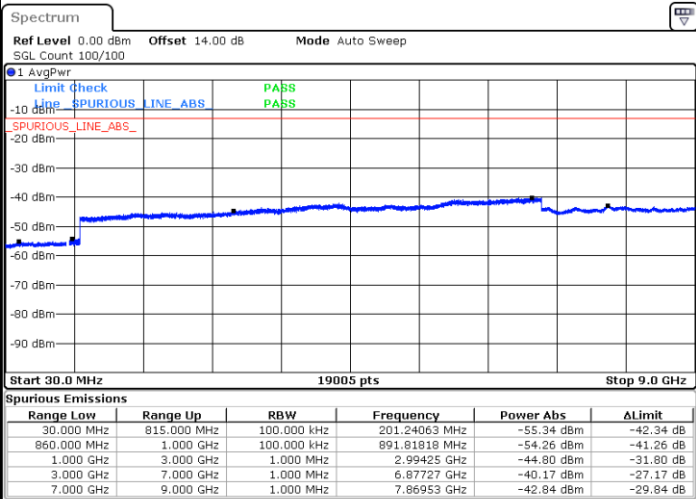

Date: 17 JUL 2018 11:16:56

Highest Channel / 16QAM

Date: 17 JUL 2018 11:17:49

LTE Band 5 / 10MHz

Lowest Channel / QPSK

Date: 17 JUL 2018 11:25:53

Lowest Channel / 16QAM

Date: 17 JUL 2018 11:26:46

LTE Band 5 / 10MHz

Middle Channel / QPSK

Middle Channel / 16QAM

Date: 17.JUL.2018 11:28:19

Date: 17.JUL.2018 11:29:12

Highest Channel / QPSK

Highest Channel / 16QAM

Date: 17.JUL.2018 11:37:16