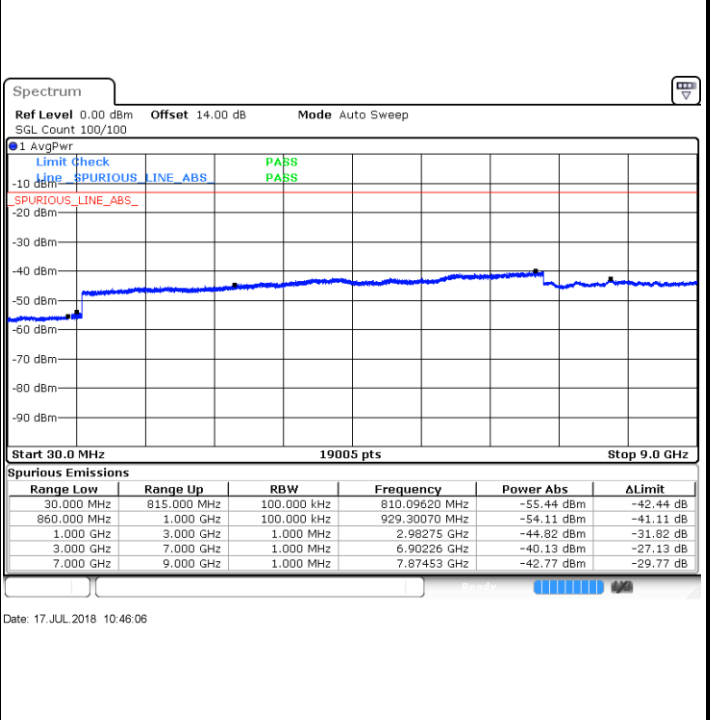

Date: 17.JUL.2018 21:10:44

Highest Channel / QPSK

Date: 17.JUL.2018 21:16:58

Highest Channel / 16QAM

Date: 17.JUL.2018 21:17:54

LTE Band 5 / 1.4MHz

Lowest Channel / QPSK

Lowest Channel / 16QAM

Date: 17.JUL.2018 10:24:52

Date: 17.JUL.2018 10:25:46

Middle Channel / QPSK

Middle Channel / 16QAM

Date: 17.JUL.2018 10:27:18

Date: 17.JUL.2018 10:28:11

LTE Band 5 / 1.4MHz

Highest Channel / QPSK

Highest Channel / 16QAM

LTE Band 5 / 3MHz

Lowest Channel / QPSK

Lowest Channel / 16QAM

LTE Band 5 / 3MHz

Middle Channel / QPSK

Date: 17.JUL.2018 10:47:39

Middle Channel / 16QAM

Date: 17.JUL.2018 10:48:32

Highest Channel / QPSK

Date: 17.JUL.2018 10:56:36

Highest Channel / 16QAM

Date: 17.JUL.2018 10:57:29

LTE Band 5 / 5MHz

Lowest Channel / QPSK

Lowest Channel / 16QAM