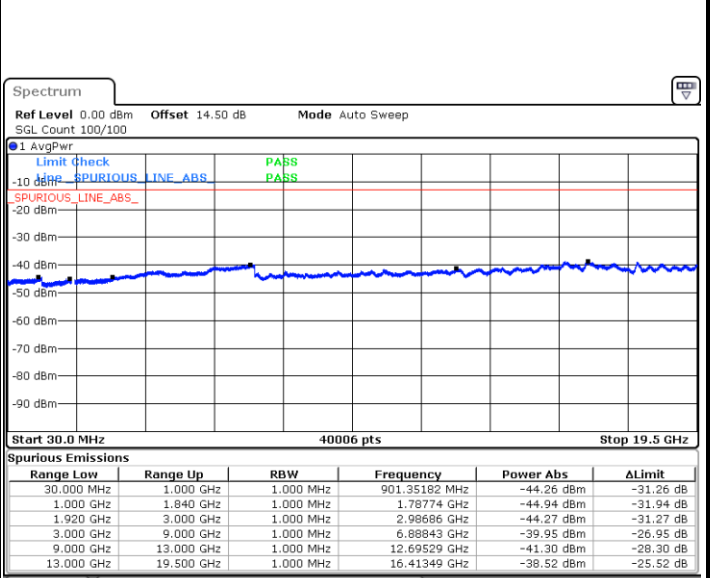

Date: 17 JUL 2018 15:56:53

Highest Channel / 16QAM

Date: 17 JUL 2018 15:57:47

LTE Band 2 / 20MHz

Lowest Channel / QPSK

Date: 17 JUL 2018 16:03:51

Lowest Channel / 16QAM

Date: 17 JUL 2018 16:04:44

LTE Band 2 / 20MHz

Middle Channel / QPSK

Date: 17.JUL.2018 16:06:17

Middle Channel / 16QAM

Date: 17.JUL.2018 16:07:10

Highest Channel / QPSK

Date: 17.JUL.2018 16:13:14

Highest Channel / 16QAM

Date: 17.JUL.2018 16:14:07

LTE Band 4 / 1.4MHz

Lowest Channel / QPSK

Lowest Channel / 16QAM

Date: 17.JUL.2018 19:17:24

Date: 17.JUL.2018 19:18:20

Middle Channel / QPSK

Middle Channel / 16QAM

Date: 17.JUL.2018 19:19:55

Date: 17.JUL.2018 19:20:51

LTE Band 4 / 1.4MHz

Highest Channel / QPSK

Date: 17.JUL.2018 19:27:06

Highest Channel / 16QAM

Date: 17.JUL.2018 19:28:02

LTE Band 4 / 3MHz