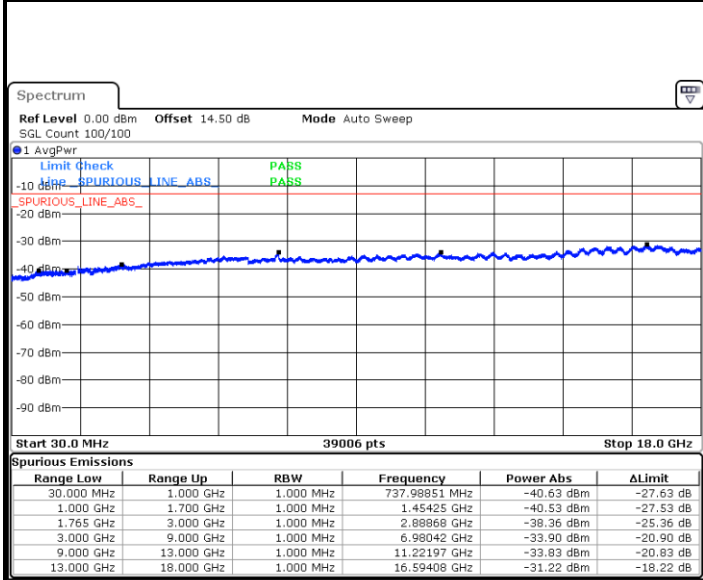

LTE Band 4 / 10MHz

Middle Channel / QPSK

Date: 17.JUL.2018 20:36:03

Middle Channel / 16QAM

Date: 17.JUL.2018 20:36:59

Highest Channel / QPSK

Date: 17.JUL.2018 20:43:13

Highest Channel / 16QAM

Date: 17.JUL.2018 20:44:09

LTE Band 4 / 15MHz

Lowest Channel / QPSK

Lowest Channel / 16QAM

Date: 17.JUL.2018 20:50:24

Date: 17.JUL.2018 20:51:20

Middle Channel / QPSK

Middle Channel / 16QAM

Date: 17.JUL.2018 20:52:56

Date: 17.JUL.2018 20:53:52

LTE Band 4 / 15MHz

Highest Channel / QPSK

Date: 17.JUL.2018 21:00:05

Highest Channel / 16QAM

Date: 17.JUL.2018 21:01:01

LTE Band 4 / 20MHz