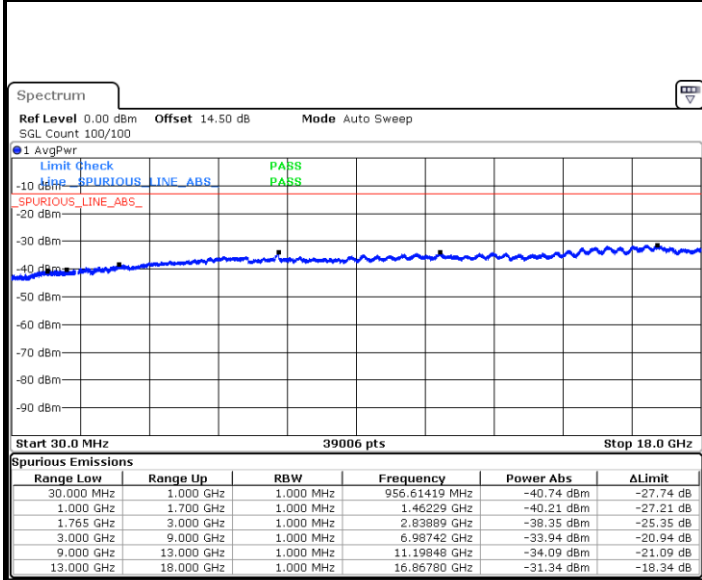

Date: 17.JUL.2018 20:03:14

Highest Channel / QPSK

Date: 17.JUL.2018 20:09:28

Highest Channel / 16QAM

Date: 17.JUL.2018 20:10:24

LTE Band 4 / 5MHz

Lowest Channel / QPSK

Lowest Channel / 16QAM

Date: 17.JUL.2018 20:16:38

Date: 17.JUL.2018 20:17:34

Middle Channel / QPSK

Middle Channel / 16QAM

Date: 17.JUL.2018 20:19:10

Date: 17.JUL.2018 20:20:06

LTE Band 4 / 5MHz

Highest Channel / QPSK

Date: 17.JUL.2018 20:26:20

Highest Channel / 16QAM

Date: 17.JUL.2018 20:27:16

LTE Band 4 / 10MHz

Lowest Channel / QPSK

Date: 17.JUL.2018 20:33:30

Lowest Channel / 16QAM

Date: 17.JUL.2018 20:34:26