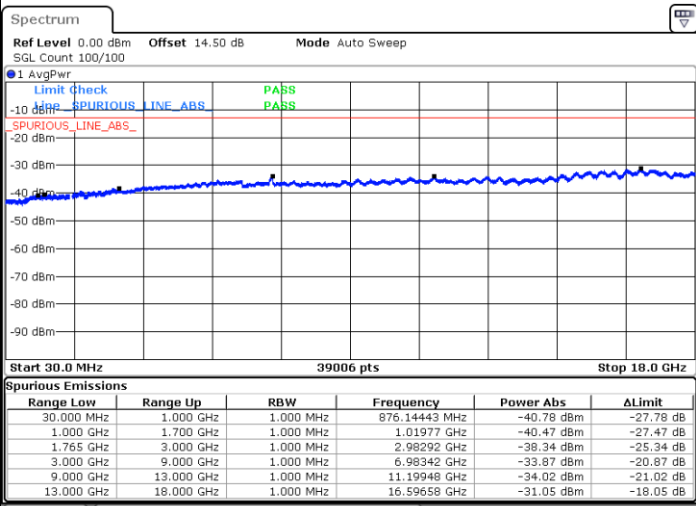

Lowest Channel / QPSK

Date: 17.JUL.2018 19:59:46

Lowest Channel / 16QAM

Date: 17.JUL.2018 20:00:42

LTE Band 4 / 3MHz

Middle Channel / QPSK

Date: 17.JUL.2018 20:02:18

Middle Channel / 16QAM

Date: 17.JUL.2018 20:03:14

Highest Channel / QPSK

Date: 17.JUL.2018 20:09:28

Highest Channel / 16QAM

Date: 17.JUL.2018 20:10:24

LTE Band 4 / 5MHz

Lowest Channel / QPSK

Lowest Channel / 16QAM

Date: 17.JUL.2018 20:16:38

Date: 17.JUL.2018 20:17:34

Middle Channel / QPSK

Middle Channel / 16QAM

Date: 17.JUL.2018 20:19:10

Date: 17.JUL.2018 20:20:06

LTE Band 4 / 5MHz

Highest Channel / QPSK