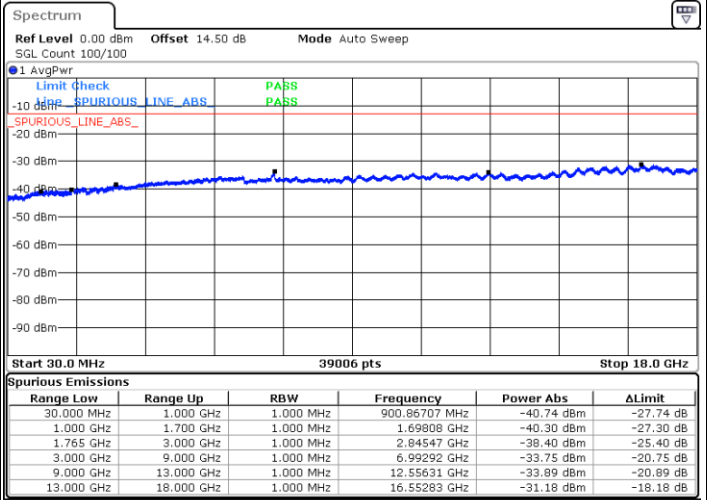

Date: 17.JUL.2018 20:26:20

Highest Channel / 16QAM

Date: 17.JUL.2018 20:27:16

LTE Band 4 / 10MHz

Lowest Channel / QPSK

Date: 17.JUL.2018 20:33:30

Lowest Channel / 16QAM

Date: 17.JUL.2018 20:34:26

LTE Band 4 / 10MHz

Middle Channel / QPSK

Date: 17.JUL.2018 20:36:03

Middle Channel / 16QAM

Date: 17.JUL.2018 20:36:59

Highest Channel / QPSK

Date: 17.JUL.2018 20:43:13

Highest Channel / 16QAM

Date: 17.JUL.2018 20:44:09

LTE Band 4 / 15MHz

Lowest Channel / QPSK

Lowest Channel / 16QAM

Date: 17.JUL.2018 20:50:24

Date: 17.JUL.2018 20:51:20

Middle Channel / QPSK

Middle Channel / 16QAM

Date: 17.JUL.2018 20:52:56

Date: 17.JUL.2018 20:53:52

LTE Band 4 / 15MHz

Highest Channel / QPSK

Date: 17.JUL.2018 21:00:05

Highest Channel / 16QAM

Date: 17.JUL.2018 21:01:01

LTE Band 4 / 20MHz