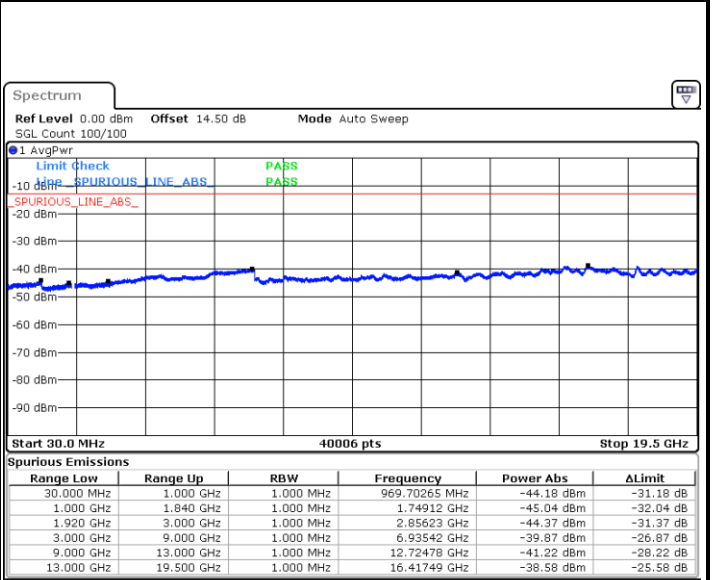

Date: 17.JUL.2018 15:34:29

Highest Channel / QPSK

Highest Channel / 16QAM

Date: 17.JUL.2018 15:40:33

Date: 17.JUL.2018 15:41:26

LTE Band 2 / 15MHz

Lowest Channel / QPSK

Lowest Channel / 16QAM

Date: 17.JUL.2018 15:47:30

Date: 17.JUL.2018 15:48:23

Middle Channel / QPSK

Middle Channel / 16QAM

Date: 17.JUL.2018 15:49:56

Date: 17.JUL.2018 15:50:49

LTE Band 2 / 15MHz

Highest Channel / QPSK

Date: 17 JUL 2018 15:56:53

Highest Channel / 16QAM

Date: 17 JUL 2018 15:57:47

LTE Band 2 / 20MHz

Lowest Channel / QPSK

Date: 17 JUL 2018 16:03:51

Lowest Channel / 16QAM

Date: 17 JUL 2018 16:04:44