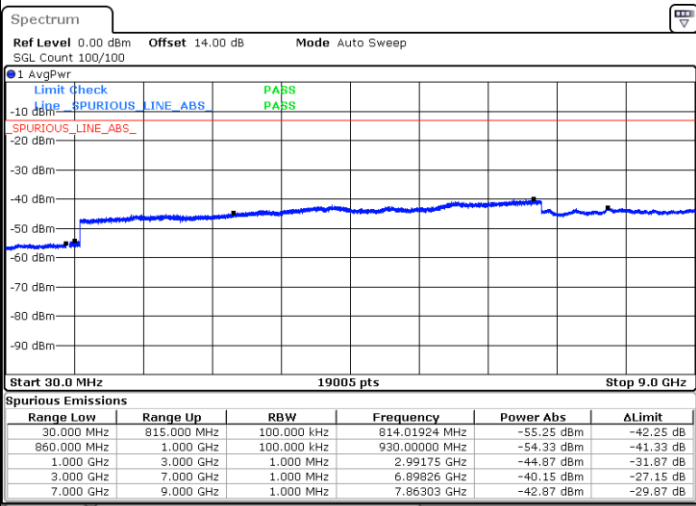

Highest Channel / 16QAM

LTE Band 5 / 3MHz

Lowest Channel / QPSK

Lowest Channel / 16QAM

LTE Band 5 / 3MHz

Middle Channel / QPSK

Date: 17.JUL.2018 10:47:39

Middle Channel / 16QAM

Date: 17.JUL.2018 10:48:32

Highest Channel / QPSK

Date: 17.JUL.2018 10:56:36

Highest Channel / 16QAM

Date: 17.JUL.2018 10:57:29

LTE Band 5 / 5MHz

Lowest Channel / QPSK

Lowest Channel / 16QAM

Date: 17.JUL.2018 11:05:33

Date: 17.JUL.2018 11:06:26

Middle Channel / QPSK

Middle Channel / 16QAM

Date: 17.JUL.2018 11:07:59

Date: 17.JUL.2018 11:08:52

LTE Band 5 / 5MHz

Highest Channel / QPSK

Date: 17 JUL 2018 11:16:56

Highest Channel / 16QAM

Date: 17 JUL 2018 11:17:49

LTE Band 5 / 10MHz

Lowest Channel / QPSK

Date: 17 JUL 2018 11:25:53

Lowest Channel / 16QAM

Date: 17 JUL 2018 11:26:46