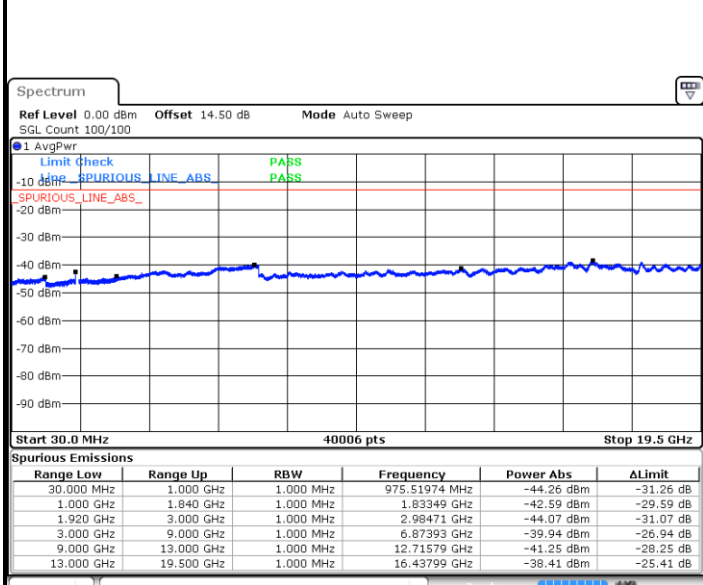

Date: 17.JUL.2018 15:08:45

LTE Band 2 / 5MHz

Lowest Channel / QPSK

Date: 17.JUL.2018 15:14:49

Lowest Channel / 16QAM

Date: 17.JUL.2018 15:15:42

Middle Channel / QPSK

Date: 17.JUL.2018 15:17:15

Middle Channel / 16QAM

Date: 17.JUL.2018 15:18:08

LTE Band 2 / 5MHz

Highest Channel / QPSK

Date: 17.JUL.2018 15:24:12

Highest Channel / 16QAM

Date: 17.JUL.2018 15:25:06

LTE Band 2 / 10MHz

Lowest Channel / QPSK

Date: 17.JUL.2018 15:31:10

Lowest Channel / 16QAM

Date: 17.JUL.2018 15:32:03

LTE Band 2 / 10MHz

Middle Channel / QPSK

Middle Channel / 16QAM

Date: 17.JUL.2018 15:33:35

Date: 17.JUL.2018 15:34:29

Highest Channel / QPSK

Highest Channel / 16QAM

Date: 17.JUL.2018 15:40:33

Date: 17.JUL.2018 15:41:26

LTE Band 2 / 15MHz

Lowest Channel / QPSK

Lowest Channel / 16QAM