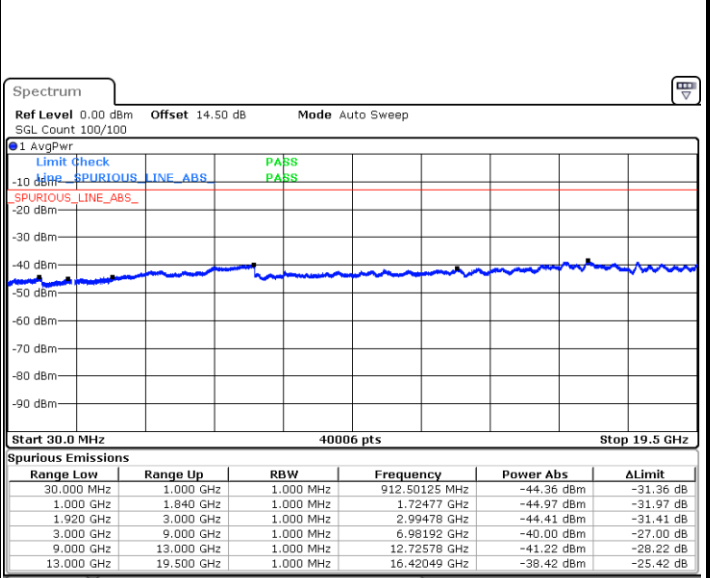

LTE Band 2 / 3MHz

Middle Channel / QPSK

Date: 17.JUL.2018 15:00:53

Middle Channel / 16QAM

Date: 17.JUL.2018 15:01:46

Highest Channel / QPSK

Date: 17.JUL.2018 15:07:51

Highest Channel / 16QAM

Date: 17.JUL.2018 15:08:45

LTE Band 2 / 5MHz

Lowest Channel / QPSK

Date: 17.JUL.2018 15:14:49

Lowest Channel / 16QAM

Date: 17.JUL.2018 15:15:42

Middle Channel / QPSK

Date: 17.JUL.2018 15:17:15

Middle Channel / 16QAM

Date: 17.JUL.2018 15:18:08

LTE Band 2 / 5MHz

Highest Channel / QPSK

Date: 17.JUL.2018 15:24:12

Highest Channel / 16QAM

Date: 17.JUL.2018 15:25:06

LTE Band 2 / 10MHz