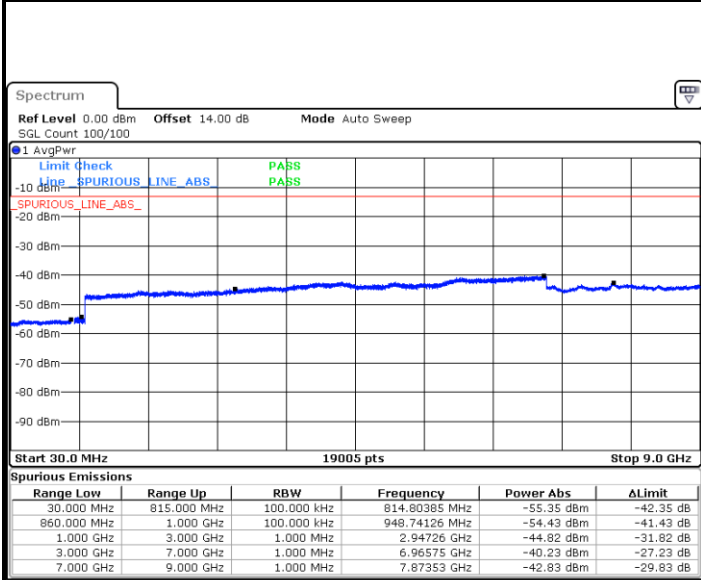

Date: 17.JUL.2018 10:48:32

Highest Channel / QPSK

Date: 17.JUL.2018 10:56:36

Highest Channel / 16QAM

Date: 17.JUL.2018 10:57:29

LTE Band 5 / 5MHz

Lowest Channel / QPSK

Lowest Channel / 16QAM

Date: 17.JUL.2018 11:05:33

Date: 17.JUL.2018 11:06:26

Middle Channel / QPSK

Middle Channel / 16QAM

Date: 17.JUL.2018 11:07:59

Date: 17.JUL.2018 11:08:52

LTE Band 5 / 5MHz

Highest Channel / QPSK

Date: 17 JUL 2018 11:16:56

Highest Channel / 16QAM

Date: 17 JUL 2018 11:17:49

LTE Band 5 / 10MHz

Lowest Channel / QPSK

Date: 17 JUL 2018 11:25:53

Lowest Channel / 16QAM

Date: 17 JUL 2018 11:26:46

LTE Band 5 / 10MHz

Middle Channel / QPSK

Middle Channel / 16QAM

Date: 17.JUL.2018 11:28:19

Date: 17.JUL.2018 11:29:12

Highest Channel / QPSK

Highest Channel / 16QAM

Date: 17.JUL.2018 11:37:16