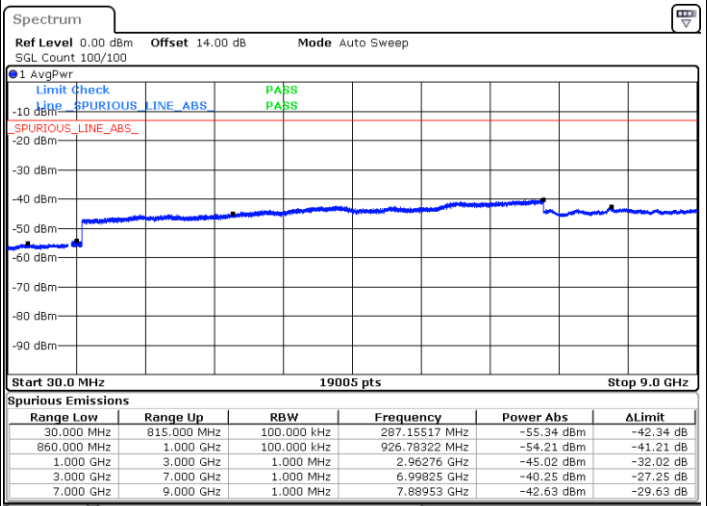

Highest Channel / 16QAM

LTE Band 5 / 3MHz

Lowest Channel / QPSK

Lowest Channel / 16QAM

LTE Band 5 / 3MHz

Middle Channel / QPSK

Date: 17.JUL.2018 10:47:39

Middle Channel / 16QAM

Date: 17.JUL.2018 10:48:32

Highest Channel / QPSK

Date: 17.JUL.2018 10:56:36

Highest Channel / 16QAM

Date: 17.JUL.2018 10:57:29

LTE Band 5 / 5MHz

Lowest Channel / QPSK

Lowest Channel / 16QAM

Date: 17.JUL.2018 11:05:33

Date: 17.JUL.2018 11:06:26

Middle Channel / QPSK

Middle Channel / 16QAM

Date: 17.JUL.2018 11:07:59

Date: 17.JUL.2018 11:08:52

LTE Band 5 / 5MHz

Highest Channel / QPSK

Date: 17 JUL 2018 11:16:56

Highest Channel / 16QAM

Date: 17 JUL 2018 11:17:49

LTE Band 5 / 10MHz

Lowest Channel / QPSK

Date: 17 JUL 2018 11:25:53

Lowest Channel / 16QAM

Date: 17 JUL 2018 11:26:46