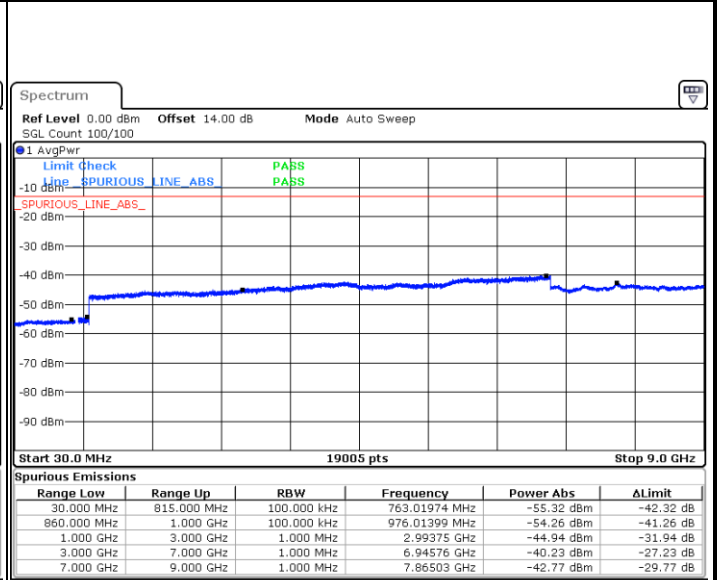

Date: 17.JUL.2018 21:10:44

Highest Channel / QPSK

Date: 17.JUL.2018 21:16:58

Highest Channel / 16QAM

Date: 17.JUL.2018 21:17:54

LTE Band 5 / 1.4MHz

Lowest Channel / QPSK

Lowest Channel / 16QAM

Date: 17.JUL.2018 10:24:52

Date: 17.JUL.2018 10:25:46

Middle Channel / QPSK

Middle Channel / 16QAM

Date: 17.JUL.2018 10:27:18

Date: 17.JUL.2018 10:28:11

LTE Band 5 / 1.4MHz

Highest Channel / QPSK

Highest Channel / 16QAM

LTE Band 5 / 3MHz

Lowest Channel / QPSK

Lowest Channel / 16QAM

LTE Band 5 / 3MHz

Middle Channel / QPSK

Date: 17.JUL.2018 10:47:39

Middle Channel / 16QAM

Date: 17.JUL.2018 10:48:32

Highest Channel / QPSK

Date: 17.JUL.2018 10:56:36

Highest Channel / 16QAM

Date: 17.JUL.2018 10:57:29

LTE Band 5 / 5MHz

Lowest Channel / QPSK

Lowest Channel / 16QAM