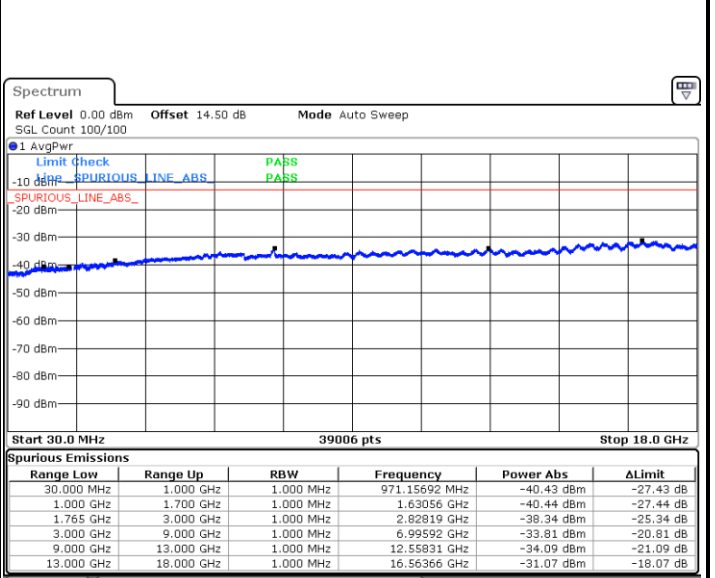

Date: 17.JUL.2018 19:19:55

Date: 17.JUL.2018 19:20:51

LTE Band 4 / 1.4MHz

Highest Channel / QPSK

Date: 17.JUL.2018 19:27:06

Highest Channel / 16QAM

Date: 17.JUL.2018 19:28:02

LTE Band 4 / 3MHz

Lowest Channel / QPSK

Date: 17.JUL.2018 19:59:46

Lowest Channel / 16QAM

Date: 17.JUL.2018 20:00:42

LTE Band 4 / 3MHz

Middle Channel / QPSK

Date: 17.JUL.2018 20:02:18

Middle Channel / 16QAM

Date: 17.JUL.2018 20:03:14

Highest Channel / QPSK

Date: 17.JUL.2018 20:09:28

Highest Channel / 16QAM

Date: 17.JUL.2018 20:10:24

LTE Band 4 / 5MHz

Lowest Channel / QPSK

Lowest Channel / 16QAM