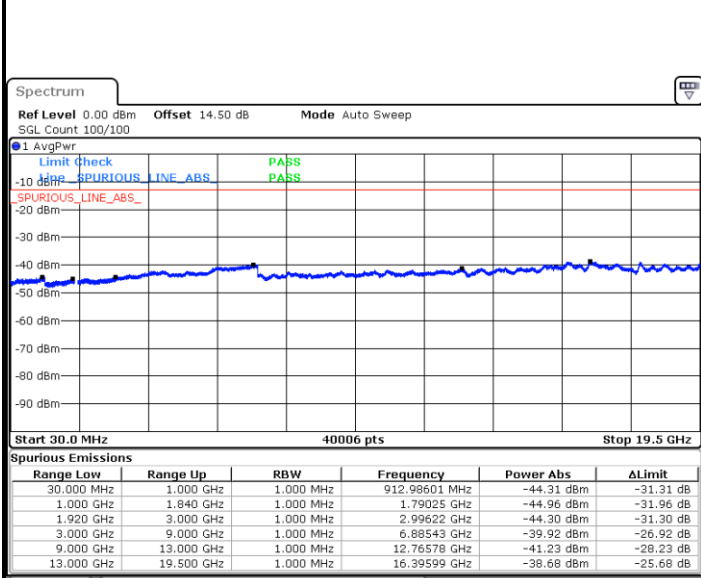

LTE Band 2 / 3MHz

Middle Channel / QPSK

Date: 17.JUL.2018 15:00:53

Middle Channel / 16QAM

Date: 17.JUL.2018 15:01:46

Highest Channel / QPSK

Date: 17.JUL.2018 15:07:51

Highest Channel / 16QAM

Date: 17.JUL.2018 15:08:45

LTE Band 2 / 5MHz

Lowest Channel / QPSK

Date: 17.JUL.2018 15:14:49

Lowest Channel / 16QAM

Date: 17.JUL.2018 15:15:42

Middle Channel / QPSK

Date: 17.JUL.2018 15:17:15

Middle Channel / 16QAM

Date: 17.JUL.2018 15:18:08

LTE Band 2 / 5MHz

Highest Channel / QPSK

Date: 17.JUL.2018 15:24:12

Highest Channel / 16QAM

Date: 17.JUL.2018 15:25:06

LTE Band 2 / 10MHz