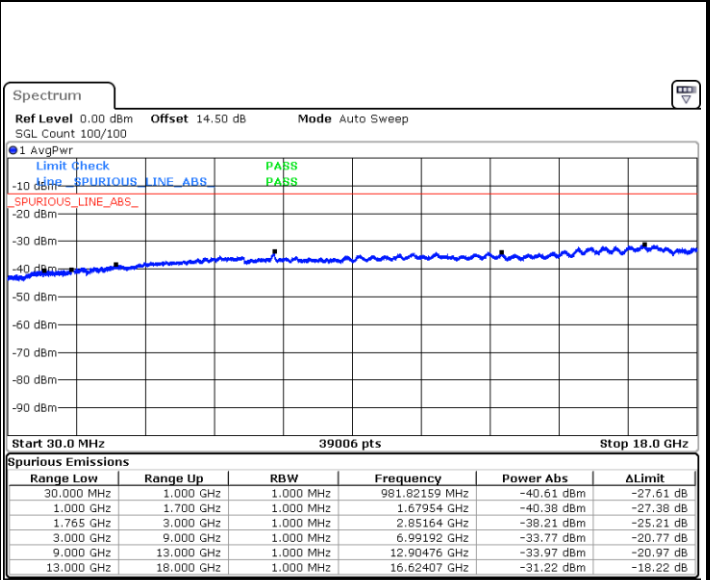

Date: 17.JUL.2018 19:19:55

Date: 17.JUL.2018 19:20:51

LTE Band 4 / 1.4MHz

Highest Channel / QPSK

Date: 17.JUL.2018 19:27:06

Highest Channel / 16QAM

Date: 17.JUL.2018 19:28:02

LTE Band 4 / 3MHz

Lowest Channel / QPSK

Date: 17.JUL.2018 19:59:46

Lowest Channel / 16QAM

Date: 17.JUL.2018 20:00:42

LTE Band 4 / 3MHz

Middle Channel / QPSK

Date: 17.JUL.2018 20:02:18

Middle Channel / 16QAM

Date: 17.JUL.2018 20:03:14

Highest Channel / QPSK

Date: 17.JUL.2018 20:09:28

Highest Channel / 16QAM

Date: 17.JUL.2018 20:10:24

LTE Band 4 / 5MHz

Lowest Channel / QPSK

Lowest Channel / 16QAM