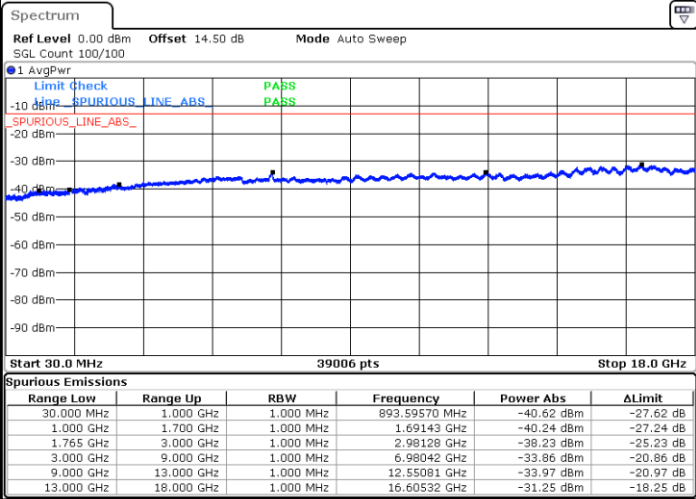

Date: 17.JUL.2018 16:14:07

LTE Band 4 / 1.4MHz

Lowest Channel / QPSK

Lowest Channel / 16QAM

Date: 17.JUL.2018 19:17:24

Date: 17.JUL.2018 19:18:20

Middle Channel / QPSK

Middle Channel / 16QAM

Date: 17.JUL.2018 19:19:55

Date: 17.JUL.2018 19:20:51

LTE Band 4 / 1.4MHz

Highest Channel / QPSK

Date: 17.JUL.2018 19:27:06

Highest Channel / 16QAM

Date: 17.JUL.2018 19:28:02

LTE Band 4 / 3MHz