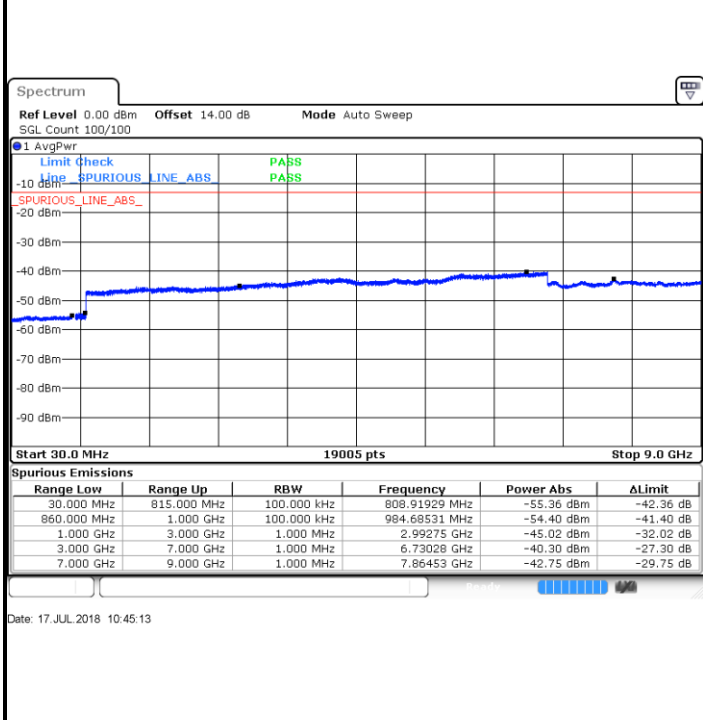

Date: 17.JUL.2018 21:10:44

Highest Channel / QPSK

Date: 17.JUL.2018 21:16:58

Highest Channel / 16QAM

Date: 17.JUL.2018 21:17:54

LTE Band 5 / 1.4MHz

Lowest Channel / QPSK

Lowest Channel / 16QAM

Date: 17.JUL.2018 10:24:52

Date: 17.JUL.2018 10:25:46

Middle Channel / QPSK

Middle Channel / 16QAM

Date: 17.JUL.2018 10:27:18

Date: 17.JUL.2018 10:28:11

LTE Band 5 / 1.4MHz

Highest Channel / QPSK

Highest Channel / 16QAM

LTE Band 5 / 3MHz

Lowest Channel / QPSK

Lowest Channel / 16QAM

LTE Band 5 / 3MHz

Middle Channel / QPSK

Date: 17.JUL.2018 10:47:39

Middle Channel / 16QAM

Date: 17.JUL.2018 10:48:32

Highest Channel / QPSK

Date: 17.JUL.2018 10:56:36

Highest Channel / 16QAM

Date: 17.JUL.2018 10:57:29

LTE Band 5 / 5MHz

Lowest Channel / QPSK

Lowest Channel / 16QAM