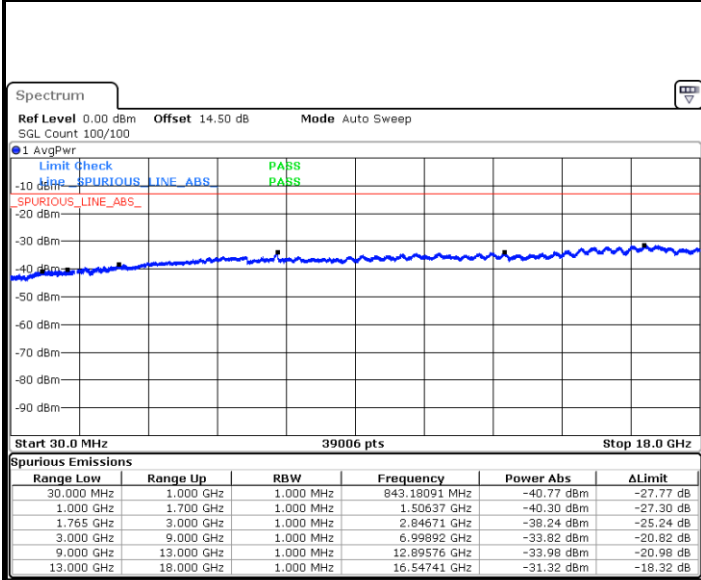

Date: 17.JUL.2018 20:52:56

Date: 17.JUL.2018 20:53:52

LTE Band 4 / 15MHz

Highest Channel / QPSK

Date: 17.JUL.2018 21:00:05

Highest Channel / 16QAM

Date: 17.JUL.2018 21:01:01

LTE Band 4 / 20MHz

Lowest Channel / QPSK

Date: 17.JUL.2018 21:07:16

Lowest Channel / 16QAM

Date: 17.JUL.2018 21:08:12

LTE Band 4 / 20MHz

Middle Channel / QPSK

Date: 17.JUL.2018 21:09:48

Middle Channel / 16QAM

Date: 17.JUL.2018 21:10:44

Highest Channel / QPSK

Date: 17.JUL.2018 21:16:58

Highest Channel / 16QAM

Date: 17.JUL.2018 21:17:54

LTE Band 5 / 1.4MHz

Lowest Channel / QPSK

Lowest Channel / 16QAM