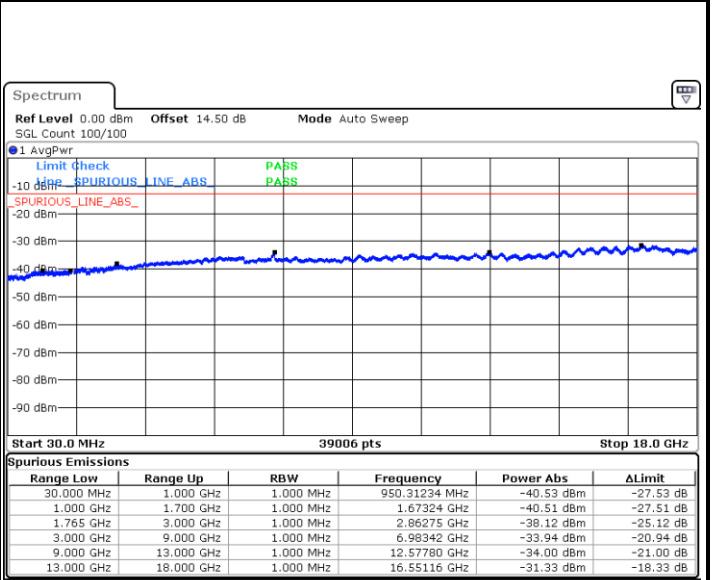

Date: 17.JUL.2018 20:16:38

Date: 17.JUL.2018 20:17:34

Middle Channel / QPSK

Middle Channel / 16QAM

Date: 17.JUL.2018 20:19:10

Date: 17.JUL.2018 20:20:06

LTE Band 4 / 5MHz

Highest Channel / QPSK

Date: 17.JUL.2018 20:26:20

Highest Channel / 16QAM

Date: 17.JUL.2018 20:27:16

LTE Band 4 / 10MHz

Lowest Channel / QPSK

Date: 17.JUL.2018 20:33:30

Lowest Channel / 16QAM

Date: 17.JUL.2018 20:34:26

LTE Band 4 / 10MHz

Middle Channel / QPSK

Date: 17.JUL.2018 20:36:03

Middle Channel / 16QAM

Date: 17.JUL.2018 20:36:59

Highest Channel / QPSK

Date: 17.JUL.2018 20:43:13

Highest Channel / 16QAM