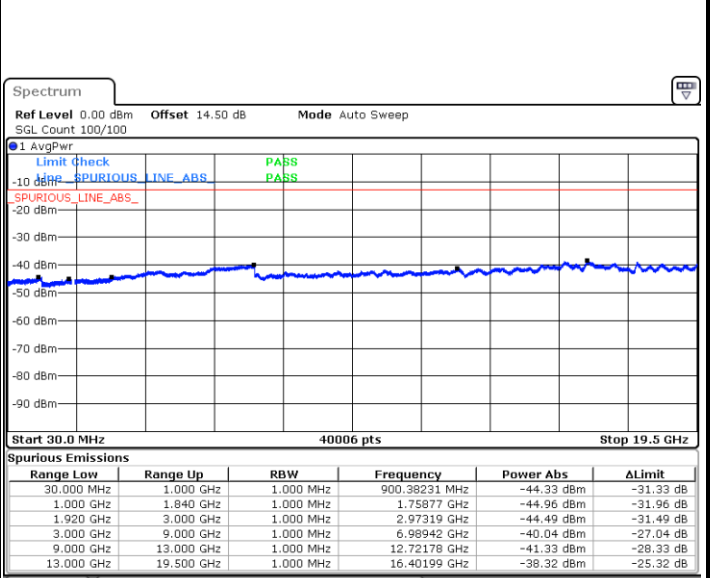

Date: 17.JUL.2018 15:08:45

LTE Band 2 / 5MHz

Lowest Channel / QPSK

Date: 17.JUL.2018 15:14:49

Lowest Channel / 16QAM

Date: 17.JUL.2018 15:15:42

Middle Channel / QPSK

Date: 17.JUL.2018 15:17:15

Middle Channel / 16QAM

Date: 17.JUL.2018 15:18:08

LTE Band 2 / 5MHz

Highest Channel / QPSK

Date: 17.JUL.2018 15:24:12

Highest Channel / 16QAM

Date: 17.JUL.2018 15:25:06

LTE Band 2 / 10MHz