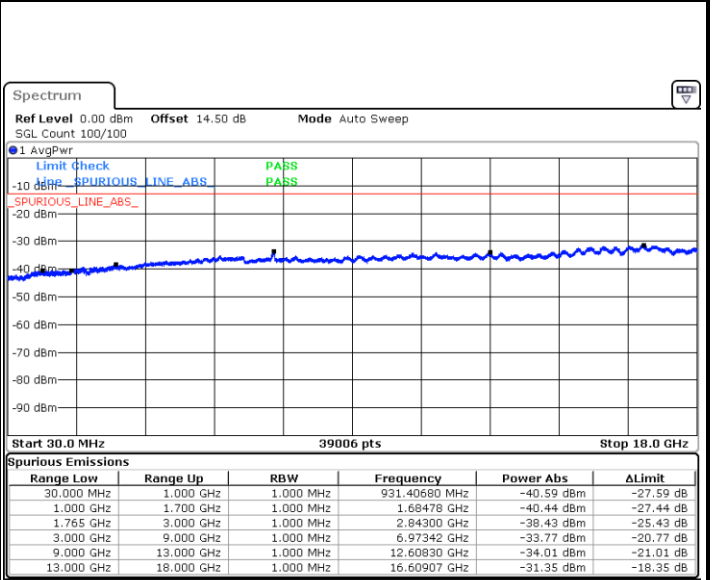

Date: 17.JUL.2018 16:14:07

LTE Band 4 / 1.4MHz

Lowest Channel / QPSK

Lowest Channel / 16QAM

Date: 17.JUL.2018 19:17:24

Date: 17.JUL.2018 19:18:20

Middle Channel / QPSK

Middle Channel / 16QAM

Date: 17.JUL.2018 19:19:55

Date: 17.JUL.2018 19:20:51

LTE Band 4 / 1.4MHz

Highest Channel / QPSK

Date: 17.JUL.2018 19:27:06

Highest Channel / 16QAM

Date: 17.JUL.2018 19:28:02

LTE Band 4 / 3MHz

Lowest Channel / QPSK

Date: 17.JUL.2018 19:59:46

Lowest Channel / 16QAM

Date: 17.JUL.2018 20:00:42

LTE Band 4 / 3MHz

Middle Channel / QPSK

Date: 17.JUL.2018 20:02:18

Middle Channel / 16QAM