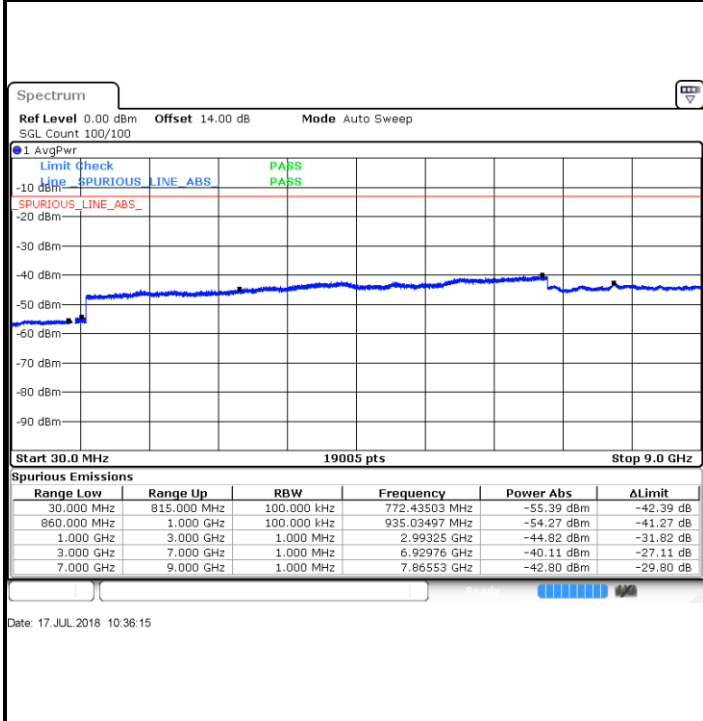

Date: 17.JUL.2018 21:10:44

Highest Channel / QPSK

Date: 17.JUL.2018 21:16:58

Highest Channel / 16QAM

Date: 17.JUL.2018 21:17:54

LTE Band 5 / 1.4MHz

Lowest Channel / QPSK

Lowest Channel / 16QAM

Date: 17.JUL.2018 10:24:52

Date: 17.JUL.2018 10:25:46

Middle Channel / QPSK

Middle Channel / 16QAM

Date: 17.JUL.2018 10:27:18

Date: 17.JUL.2018 10:28:11

LTE Band 5 / 1.4MHz

Highest Channel / QPSK

Highest Channel / 16QAM

LTE Band 5 / 3MHz

Lowest Channel / QPSK

Lowest Channel / 16QAM

LTE Band 5 / 3MHz

Middle Channel / QPSK

Date: 17.JUL.2018 10:47:39

Middle Channel / 16QAM

Date: 17.JUL.2018 10:48:32

Highest Channel / QPSK

Date: 17.JUL.2018 10:56:36

Highest Channel / 16QAM

Date: 17.JUL.2018 10:57:29

LTE Band 5 / 5MHz

Lowest Channel / QPSK

Lowest Channel / 16QAM