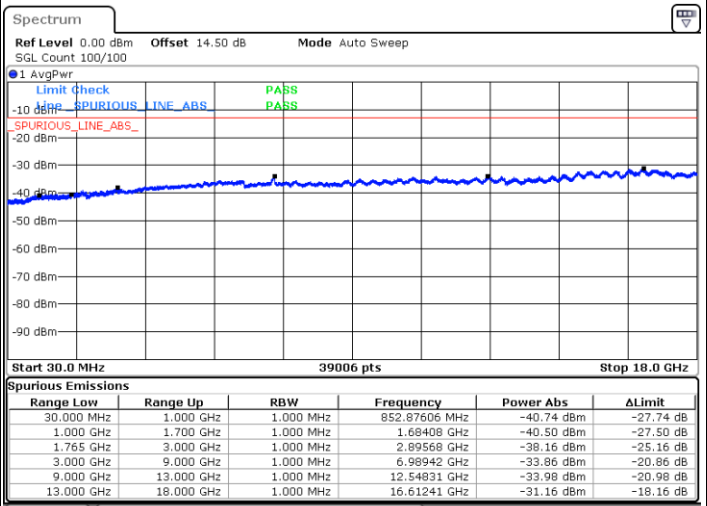

Lowest Channel / QPSK

Date: 17.JUL.2018 19:59:46

Lowest Channel / 16QAM

Date: 17.JUL.2018 20:00:42

LTE Band 4 / 3MHz

Middle Channel / QPSK

Date: 17.JUL.2018 20:02:18

Middle Channel / 16QAM

Date: 17.JUL.2018 20:03:14

Highest Channel / QPSK

Date: 17.JUL.2018 20:09:28

Highest Channel / 16QAM

Date: 17.JUL.2018 20:10:24

LTE Band 4 / 5MHz

Lowest Channel / QPSK

Lowest Channel / 16QAM

Date: 17.JUL.2018 20:16:38

Date: 17.JUL.2018 20:17:34

Middle Channel / QPSK

Middle Channel / 16QAM

Date: 17.JUL.2018 20:19:10

Date: 17.JUL.2018 20:20:06

LTE Band 4 / 5MHz

Highest Channel / QPSK