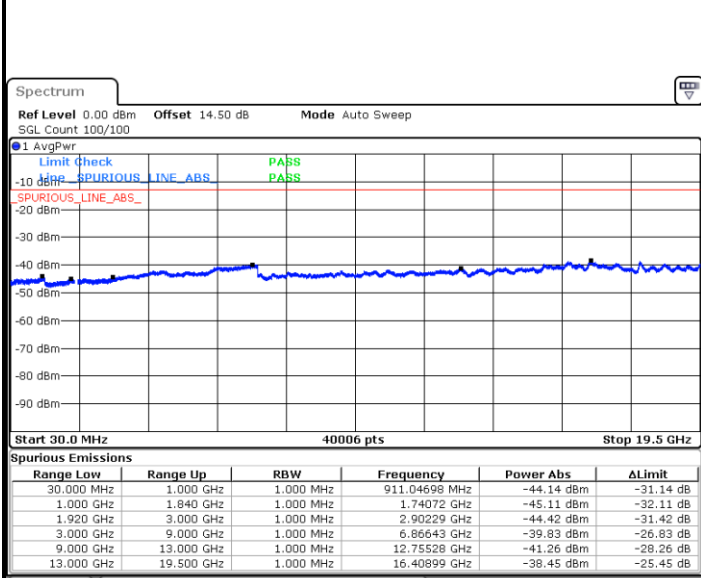

Date: 17 JUL 2018 15:56:53

Highest Channel / 16QAM

Date: 17 JUL 2018 15:57:47

LTE Band 2 / 20MHz

Lowest Channel / QPSK

Date: 17 JUL 2018 16:03:51

Lowest Channel / 16QAM

Date: 17 JUL 2018 16:04:44

LTE Band 2 / 20MHz

Middle Channel / QPSK

Date: 17.JUL.2018 16:06:17

Middle Channel / 16QAM

Date: 17.JUL.2018 16:07:10

Highest Channel / QPSK

Date: 17.JUL.2018 16:13:14

Highest Channel / 16QAM

Date: 17.JUL.2018 16:14:07

LTE Band 4 / 1.4MHz

Lowest Channel / QPSK

Lowest Channel / 16QAM

Date: 17.JUL.2018 19:17:24

Date: 17.JUL.2018 19:18:20

Middle Channel / QPSK

Middle Channel / 16QAM

Date: 17.JUL.2018 19:19:55

Date: 17.JUL.2018 19:20:51

LTE Band 4 / 1.4MHz

Highest Channel / QPSK

Date: 17.JUL.2018 19:27:06

Highest Channel / 16QAM

Date: 17.JUL.2018 19:28:02

LTE Band 4 / 3MHz