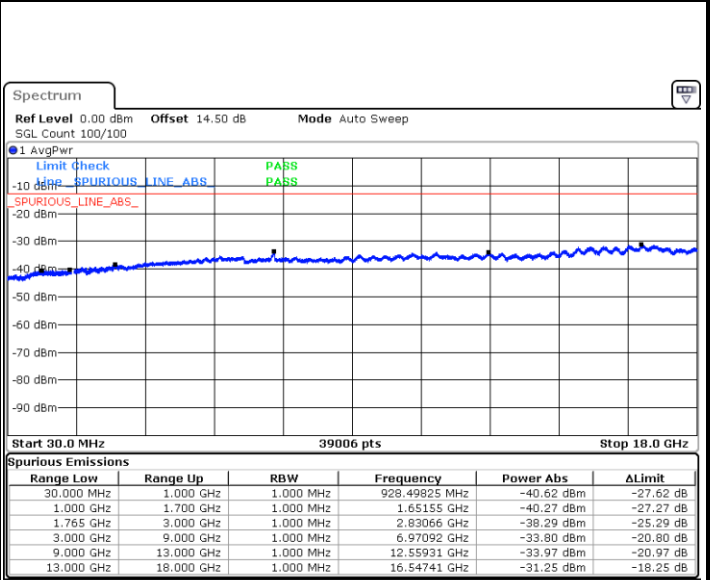

Date: 17.JUL.2018 20:03:14

Highest Channel / QPSK

Date: 17.JUL.2018 20:09:28

Highest Channel / 16QAM

Date: 17.JUL.2018 20:10:24

LTE Band 4 / 5MHz

Lowest Channel / QPSK

Lowest Channel / 16QAM

Date: 17.JUL.2018 20:16:38

Date: 17.JUL.2018 20:17:34

Middle Channel / QPSK

Middle Channel / 16QAM

Date: 17.JUL.2018 20:19:10

Date: 17.JUL.2018 20:20:06

LTE Band 4 / 5MHz

Highest Channel / QPSK

Date: 17.JUL.2018 20:26:20

Highest Channel / 16QAM

Date: 17.JUL.2018 20:27:16

LTE Band 4 / 10MHz

Lowest Channel / QPSK

Date: 17.JUL.2018 20:33:30

Lowest Channel / 16QAM

Date: 17.JUL.2018 20:34:26