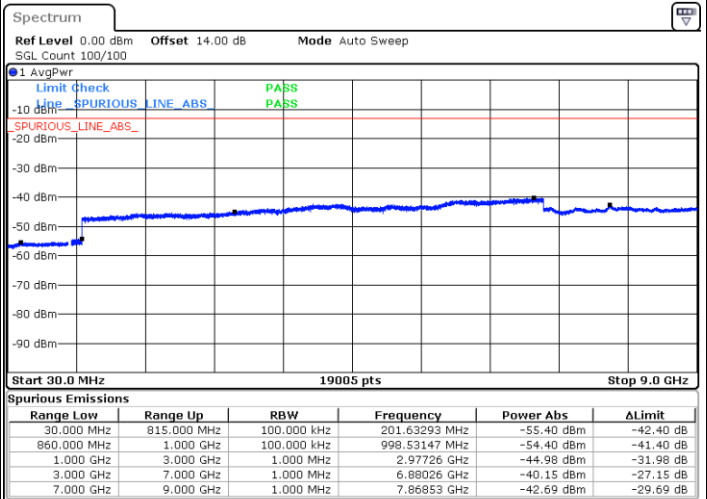

Lowest Channel / QPSK

Date: 17.JUL.2018 21:07:16

Lowest Channel / 16QAM

Date: 17.JUL.2018 21:08:12

LTE Band 4 / 20MHz

Middle Channel / QPSK

Date: 17.JUL.2018 21:09:48

Middle Channel / 16QAM

Date: 17.JUL.2018 21:10:44

Highest Channel / QPSK

Date: 17.JUL.2018 21:16:58

Highest Channel / 16QAM

Date: 17.JUL.2018 21:17:54

LTE Band 5 / 1.4MHz

Lowest Channel / QPSK

Lowest Channel / 16QAM

Date: 17.JUL.2018 10:24:52

Date: 17.JUL.2018 10:25:46

Middle Channel / QPSK

Middle Channel / 16QAM

Date: 17.JUL.2018 10:27:18

Date: 17.JUL.2018 10:28:11

LTE Band 5 / 1.4MHz

Highest Channel / QPSK