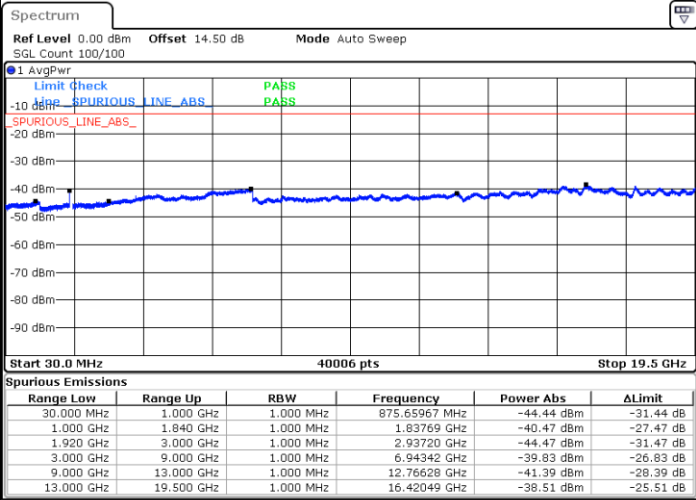

Lowest Channel / QPSK

Date: 17.JUL.2018 15:31:10

Lowest Channel / 16QAM

Date: 17.JUL.2018 15:32:03

LTE Band 2 / 10MHz

Middle Channel / QPSK

Middle Channel / 16QAM

Date: 17.JUL.2018 15:33:35

Date: 17.JUL.2018 15:34:29

Highest Channel / QPSK

Highest Channel / 16QAM

Date: 17.JUL.2018 15:40:33

Date: 17.JUL.2018 15:41:26

LTE Band 2 / 15MHz

Lowest Channel / QPSK

Lowest Channel / 16QAM

Date: 17.JUL.2018 15:47:30

Date: 17.JUL.2018 15:48:23

Middle Channel / QPSK

Middle Channel / 16QAM

Date: 17.JUL.2018 15:49:56

Date: 17.JUL.2018 15:50:49

LTE Band 2 / 15MHz

Highest Channel / QPSK