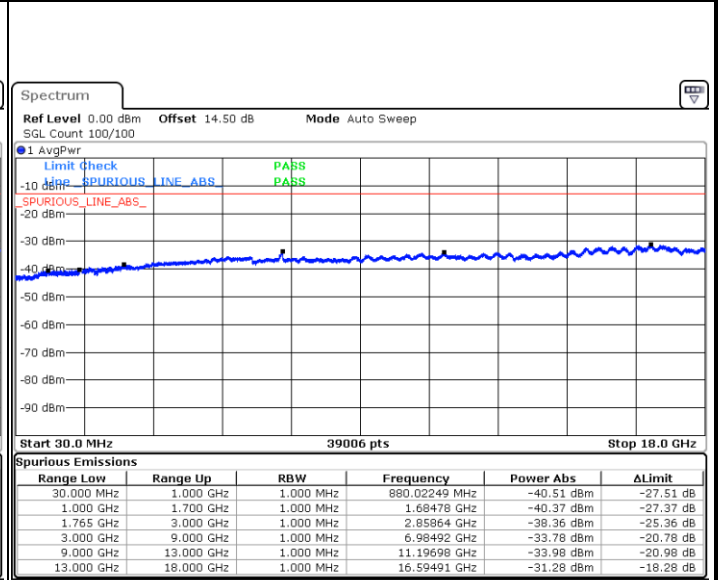

Date: 17.JUL.2018 20:52:56

Date: 17.JUL.2018 20:53:52

LTE Band 4 / 15MHz

Highest Channel / QPSK

Date: 17.JUL.2018 21:00:05

Highest Channel / 16QAM

Date: 17.JUL.2018 21:01:01

LTE Band 4 / 20MHz

Lowest Channel / QPSK

Date: 17.JUL.2018 21:07:16

Lowest Channel / 16QAM

Date: 17.JUL.2018 21:08:12

LTE Band 4 / 20MHz

Middle Channel / QPSK

Date: 17.JUL.2018 21:09:48

Middle Channel / 16QAM

Date: 17.JUL.2018 21:10:44

Highest Channel / QPSK

Date: 17.JUL.2018 21:16:58

Highest Channel / 16QAM

Date: 17.JUL.2018 21:17:54

LTE Band 5 / 1.4MHz

Lowest Channel / QPSK

Lowest Channel / 16QAM