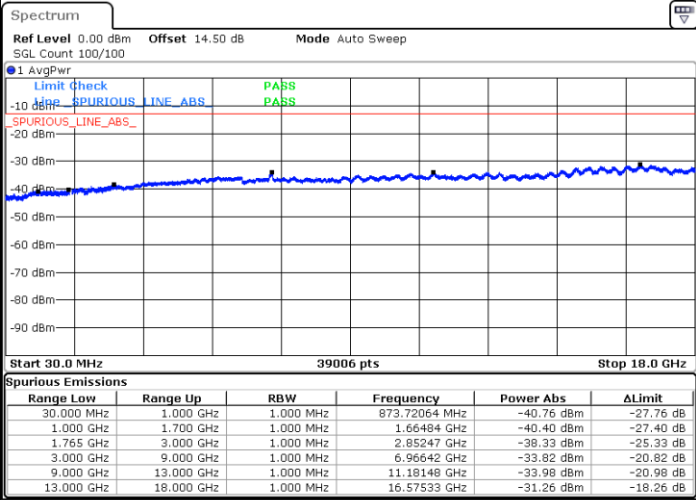

Lowest Channel / QPSK

Date: 17.JUL.2018 19:59:46

Lowest Channel / 16QAM

Date: 17.JUL.2018 20:00:42

LTE Band 4 / 3MHz

Middle Channel / QPSK

Date: 17.JUL.2018 20:02:18

Middle Channel / 16QAM

Date: 17.JUL.2018 20:03:14

Highest Channel / QPSK

Date: 17.JUL.2018 20:09:28

Highest Channel / 16QAM

Date: 17.JUL.2018 20:10:24

LTE Band 4 / 5MHz

Lowest Channel / QPSK

Lowest Channel / 16QAM

Date: 17.JUL.2018 20:16:38

Date: 17.JUL.2018 20:17:34

Middle Channel / QPSK

Middle Channel / 16QAM

Date: 17.JUL.2018 20:19:10

Date: 17.JUL.2018 20:20:06

LTE Band 4 / 5MHz

Highest Channel / QPSK