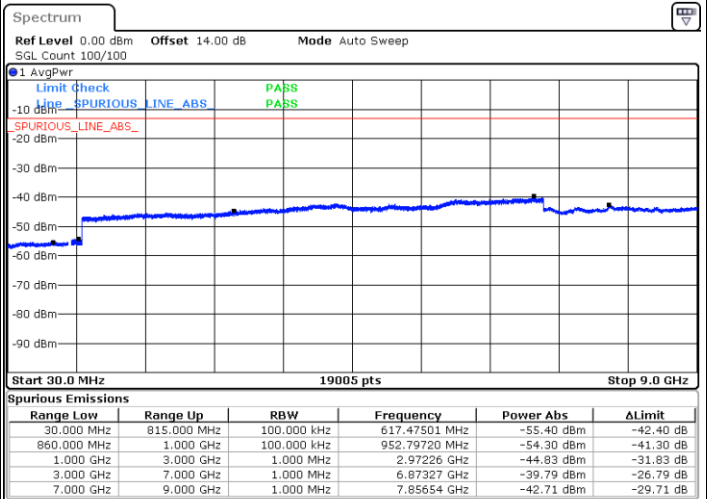

Date: 17 JUL 2018 11:16:56

Highest Channel / 16QAM

Date: 17 JUL 2018 11:17:49

LTE Band 5 / 10MHz

Lowest Channel / QPSK

Date: 17 JUL 2018 11:25:53

Lowest Channel / 16QAM

Date: 17 JUL 2018 11:26:46

LTE Band 5 / 10MHz

Middle Channel / QPSK

Middle Channel / 16QAM

Date: 17.JUL.2018 11:28:19

Date: 17.JUL.2018 11:29:12

Highest Channel / QPSK

Highest Channel / 16QAM

Date: 17.JUL.2018 11:37:16