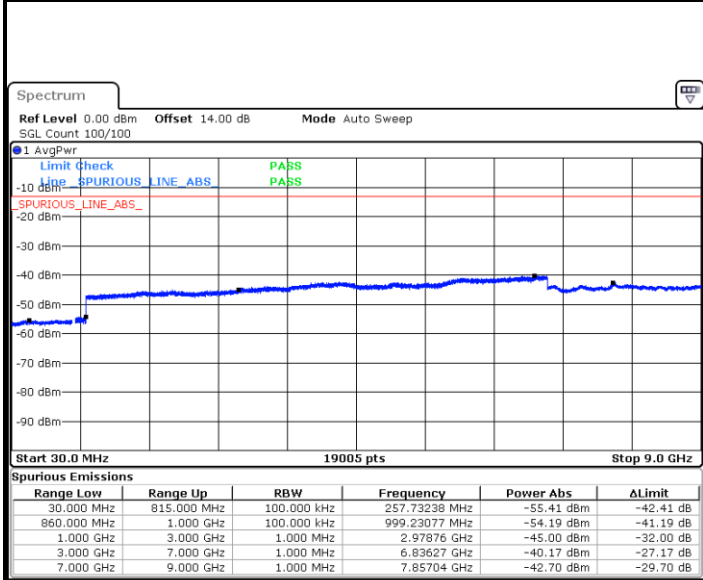

Date: 17.JUL.2018 21:10:44

Highest Channel / QPSK

Date: 17.JUL.2018 21:16:58

Highest Channel / 16QAM

Date: 17.JUL.2018 21:17:54

LTE Band 5 / 1.4MHz

Lowest Channel / QPSK

Lowest Channel / 16QAM

Date: 17.JUL.2018 10:24:52

Date: 17.JUL.2018 10:25:46

Middle Channel / QPSK

Middle Channel / 16QAM

Date: 17.JUL.2018 10:27:18

Date: 17.JUL.2018 10:28:11

LTE Band 5 / 1.4MHz

Highest Channel / QPSK

Highest Channel / 16QAM

LTE Band 5 / 3MHz

Lowest Channel / QPSK

Lowest Channel / 16QAM

LTE Band 5 / 3MHz

Middle Channel / QPSK

Date: 17.JUL.2018 10:47:39

Middle Channel / 16QAM

Date: 17.JUL.2018 10:48:32

Highest Channel / QPSK

Date: 17.JUL.2018 10:56:36

Highest Channel / 16QAM

Date: 17.JUL.2018 10:57:29

LTE Band 5 / 5MHz

Lowest Channel / QPSK

Lowest Channel / 16QAM