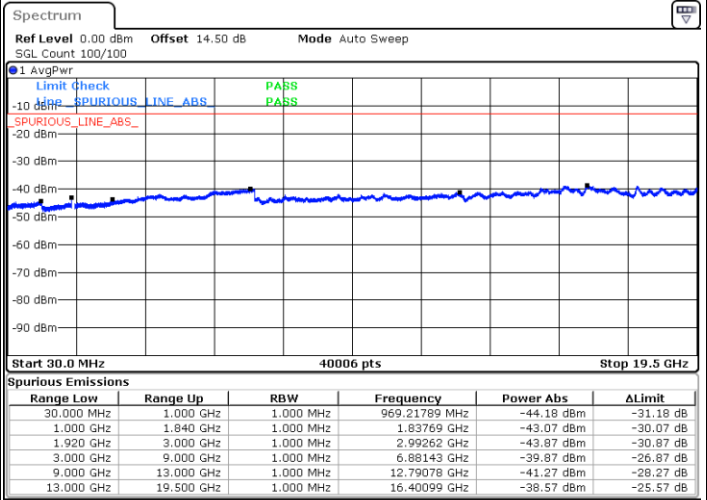

Lowest Channel / QPSK

Date: 17.JUL.2018 15:31:10

Lowest Channel / 16QAM

Date: 17.JUL.2018 15:32:03

LTE Band 2 / 10MHz

Middle Channel / QPSK

Middle Channel / 16QAM

Date: 17.JUL.2018 15:33:35

Date: 17.JUL.2018 15:34:29

Highest Channel / QPSK

Highest Channel / 16QAM

Date: 17.JUL.2018 15:40:33

Date: 17.JUL.2018 15:41:26

LTE Band 2 / 15MHz

Lowest Channel / QPSK

Lowest Channel / 16QAM

Date: 17.JUL.2018 15:47:30

Date: 17.JUL.2018 15:48:23

Middle Channel / QPSK

Middle Channel / 16QAM

Date: 17.JUL.2018 15:49:56

Date: 17.JUL.2018 15:50:49

LTE Band 2 / 15MHz

Highest Channel / QPSK

Date: 17 JUL 2018 15:56:53

Highest Channel / 16QAM

Date: 17 JUL 2018 15:57:47

LTE Band 2 / 20MHz

Lowest Channel / QPSK

Date: 17 JUL 2018 16:03:51

Lowest Channel / 16QAM

Date: 17 JUL 2018 16:04:44