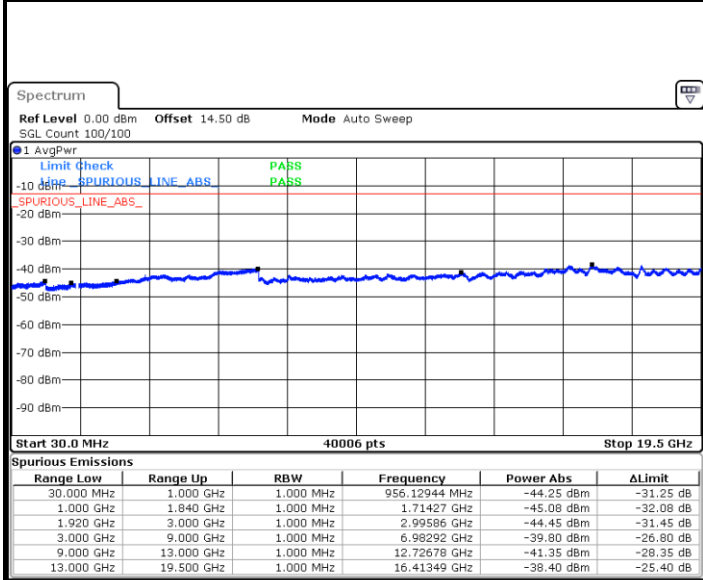

Date: 17.JUL.2018 15:34:29

Highest Channel / QPSK

Highest Channel / 16QAM

Date: 17.JUL.2018 15:40:33

Date: 17.JUL.2018 15:41:26

LTE Band 2 / 15MHz

Lowest Channel / QPSK

Lowest Channel / 16QAM

Date: 17.JUL.2018 15:47:30

Date: 17.JUL.2018 15:48:23

Middle Channel / QPSK

Middle Channel / 16QAM

Date: 17.JUL.2018 15:49:56

Date: 17.JUL.2018 15:50:49

LTE Band 2 / 15MHz

Highest Channel / QPSK

Date: 17 JUL 2018 15:56:53

Highest Channel / 16QAM

Date: 17 JUL 2018 15:57:47

LTE Band 2 / 20MHz

Lowest Channel / QPSK

Date: 17 JUL 2018 16:03:51

Lowest Channel / 16QAM

Date: 17 JUL 2018 16:04:44