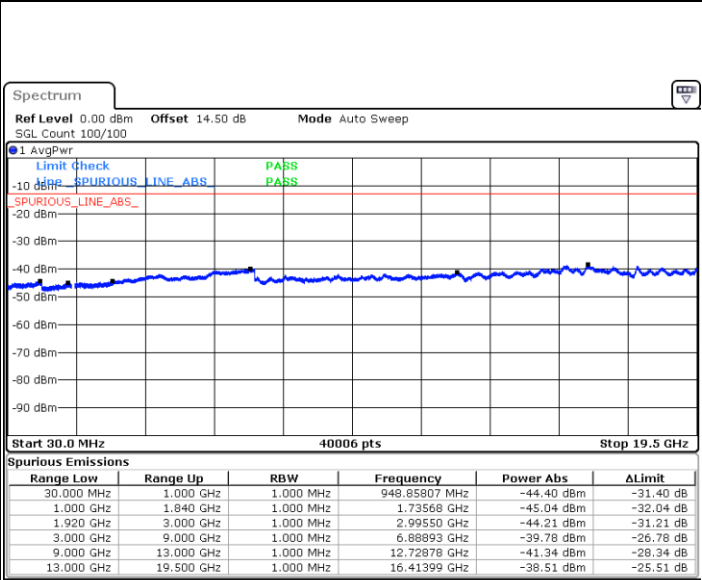

Date: 17.JUL.2018 15:08:45

LTE Band 2 / 5MHz

Lowest Channel / QPSK

Date: 17.JUL.2018 15:14:49

Lowest Channel / 16QAM

Date: 17.JUL.2018 15:15:42

Middle Channel / QPSK

Date: 17.JUL.2018 15:17:15

Middle Channel / 16QAM

Date: 17.JUL.2018 15:18:08

LTE Band 2 / 5MHz

Highest Channel / QPSK

Date: 17.JUL.2018 15:24:12

Highest Channel / 16QAM

Date: 17.JUL.2018 15:25:06

LTE Band 2 / 10MHz

Lowest Channel / QPSK

Date: 17.JUL.2018 15:31:10

Lowest Channel / 16QAM

Date: 17.JUL.2018 15:32:03

LTE Band 2 / 10MHz

Middle Channel / QPSK

Middle Channel / 16QAM

Date: 17.JUL.2018 15:33:35

Date: 17.JUL.2018 15:34:29

Highest Channel / QPSK

Highest Channel / 16QAM

Date: 17.JUL.2018 15:40:33

Date: 17.JUL.2018 15:41:26

LTE Band 2 / 15MHz

Lowest Channel / QPSK

Lowest Channel / 16QAM