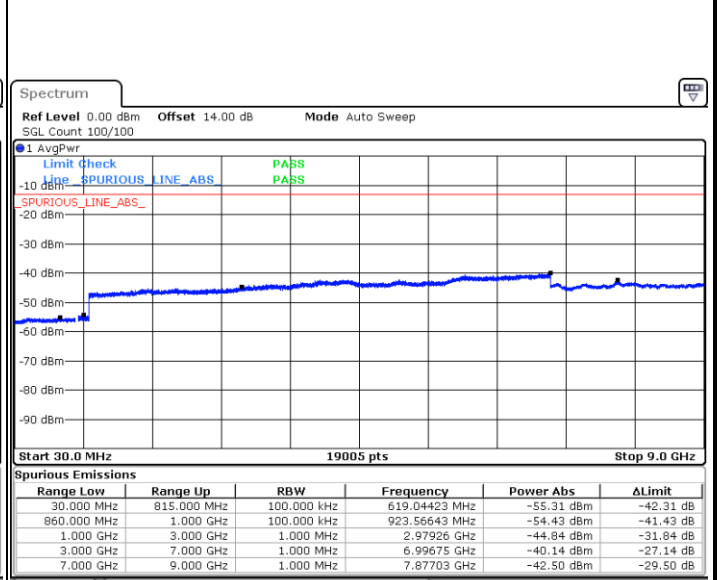

Date: 17.JUL.2018 21:10:44

Highest Channel / QPSK

Date: 17.JUL.2018 21:16:58

Highest Channel / 16QAM

Date: 17.JUL.2018 21:17:54

LTE Band 5 / 1.4MHz

Lowest Channel / QPSK

Lowest Channel / 16QAM

Date: 17.JUL.2018 10:24:52

Date: 17.JUL.2018 10:25:46

Middle Channel / QPSK

Middle Channel / 16QAM

Date: 17.JUL.2018 10:27:18

Date: 17.JUL.2018 10:28:11

LTE Band 5 / 1.4MHz

Highest Channel / QPSK

Highest Channel / 16QAM

LTE Band 5 / 3MHz

Lowest Channel / QPSK

Lowest Channel / 16QAM

LTE Band 5 / 3MHz

Middle Channel / QPSK

Date: 17.JUL.2018 10:47:39

Middle Channel / 16QAM

Date: 17.JUL.2018 10:48:32

Highest Channel / QPSK

Date: 17.JUL.2018 10:56:36

Highest Channel / 16QAM

Date: 17.JUL.2018 10:57:29

LTE Band 5 / 5MHz

Lowest Channel / QPSK

Lowest Channel / 16QAM