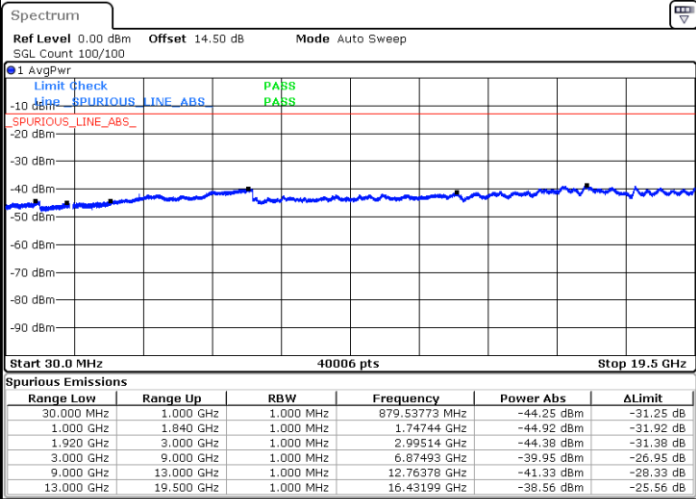

Middle Channel / 16QAM

Date: 17.JUL.2018 15:18:08

LTE Band 2 / 5MHz

Highest Channel / QPSK

Date: 17.JUL.2018 15:24:12

Highest Channel / 16QAM

Date: 17.JUL.2018 15:25:06

LTE Band 2 / 10MHz

Lowest Channel / QPSK

Date: 17.JUL.2018 15:31:10

Lowest Channel / 16QAM

Date: 17.JUL.2018 15:32:03

LTE Band 2 / 10MHz

Middle Channel / QPSK

Middle Channel / 16QAM

Date: 17.JUL.2018 15:33:35

Date: 17.JUL.2018 15:34:29

Highest Channel / QPSK

Highest Channel / 16QAM

Date: 17.JUL.2018 15:40:33

Date: 17.JUL.2018 15:41:26

LTE Band 2 / 15MHz

Lowest Channel / QPSK

Lowest Channel / 16QAM