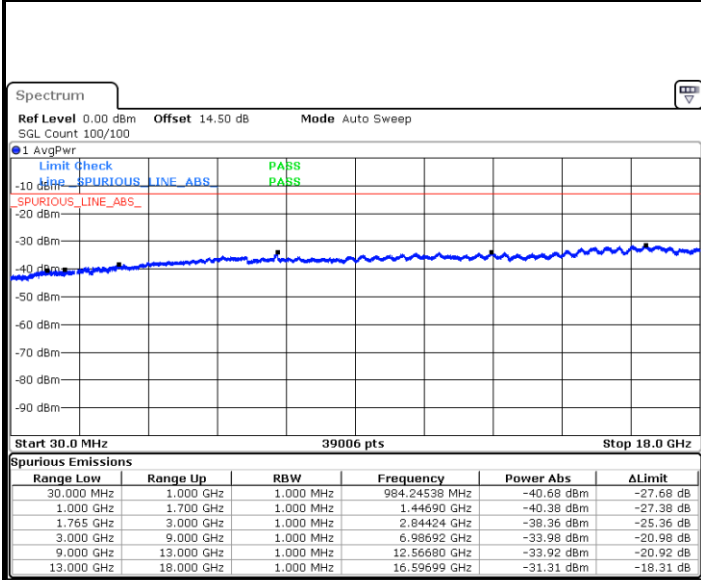

Date: 17.JUL.2018 19:19:55

Date: 17.JUL.2018 19:20:51

LTE Band 4 / 1.4MHz

Highest Channel / QPSK

Date: 17.JUL.2018 19:27:06

Highest Channel / 16QAM

Date: 17.JUL.2018 19:28:02

LTE Band 4 / 3MHz

Lowest Channel / QPSK

Date: 17.JUL.2018 19:59:46

Lowest Channel / 16QAM

Date: 17.JUL.2018 20:00:42

LTE Band 4 / 3MHz

Middle Channel / QPSK

Date: 17.JUL.2018 20:02:18

Middle Channel / 16QAM

Date: 17.JUL.2018 20:03:14

Highest Channel / QPSK

Date: 17.JUL.2018 20:09:28

Highest Channel / 16QAM

Date: 17.JUL.2018 20:10:24

LTE Band 4 / 5MHz

Lowest Channel / QPSK

Lowest Channel / 16QAM