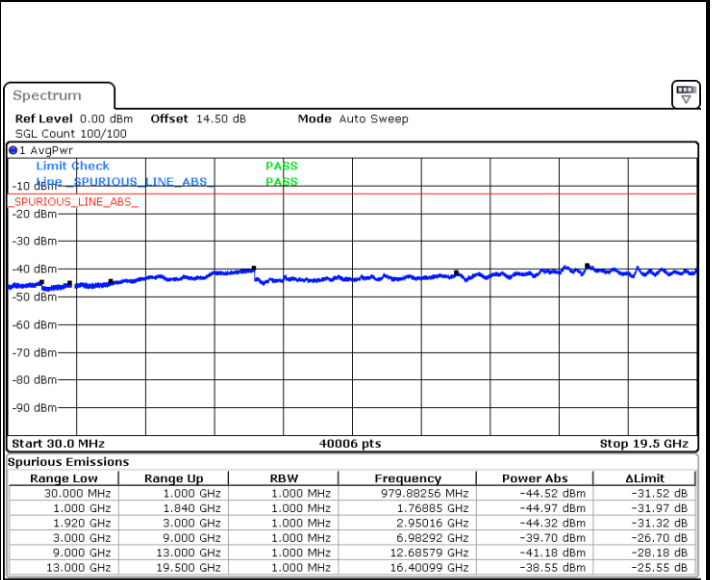

LTE Band 2 / 3MHz

Middle Channel / QPSK

Date: 17.JUL.2018 15:00:53

Middle Channel / 16QAM

Date: 17.JUL.2018 15:01:46

Highest Channel / QPSK

Date: 17.JUL.2018 15:07:51

Highest Channel / 16QAM

Date: 17.JUL.2018 15:08:45

LTE Band 2 / 5MHz

Lowest Channel / QPSK

Date: 17.JUL.2018 15:14:49

Lowest Channel / 16QAM

Date: 17.JUL.2018 15:15:42

Middle Channel / QPSK

Date: 17.JUL.2018 15:17:15

Middle Channel / 16QAM

Date: 17.JUL.2018 15:18:08

LTE Band 2 / 5MHz

Highest Channel / QPSK

Date: 17.JUL.2018 15:24:12

Highest Channel / 16QAM

Date: 17.JUL.2018 15:25:06

LTE Band 2 / 10MHz