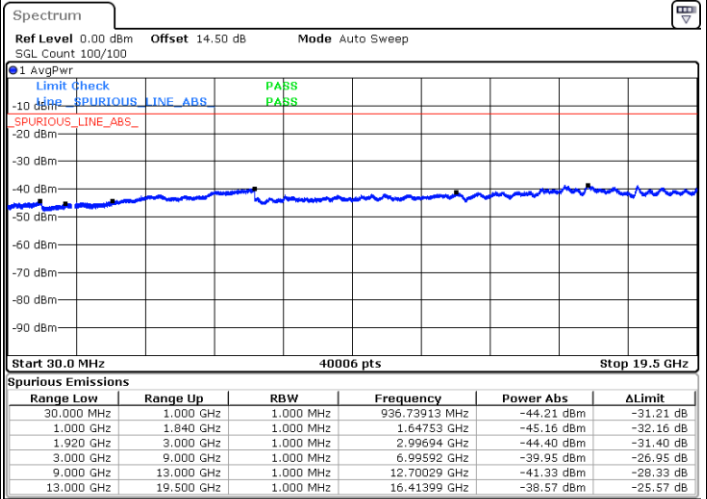

Middle Channel / 16QAM

Date: 17.JUL.2018 15:18:08

LTE Band 2 / 5MHz

Highest Channel / QPSK

Date: 17.JUL.2018 15:24:12

Highest Channel / 16QAM

Date: 17.JUL.2018 15:25:06

LTE Band 2 / 10MHz

Lowest Channel / QPSK

Date: 17.JUL.2018 15:31:10

Lowest Channel / 16QAM

Date: 17.JUL.2018 15:32:03

LTE Band 2 / 10MHz

Middle Channel / QPSK

Middle Channel / 16QAM

Date: 17.JUL.2018 15:33:35

Date: 17.JUL.2018 15:34:29

Highest Channel / QPSK

Highest Channel / 16QAM

Date: 17.JUL.2018 15:40:33

Date: 17.JUL.2018 15:41:26

LTE Band 2 / 15MHz

Lowest Channel / QPSK

Lowest Channel / 16QAM