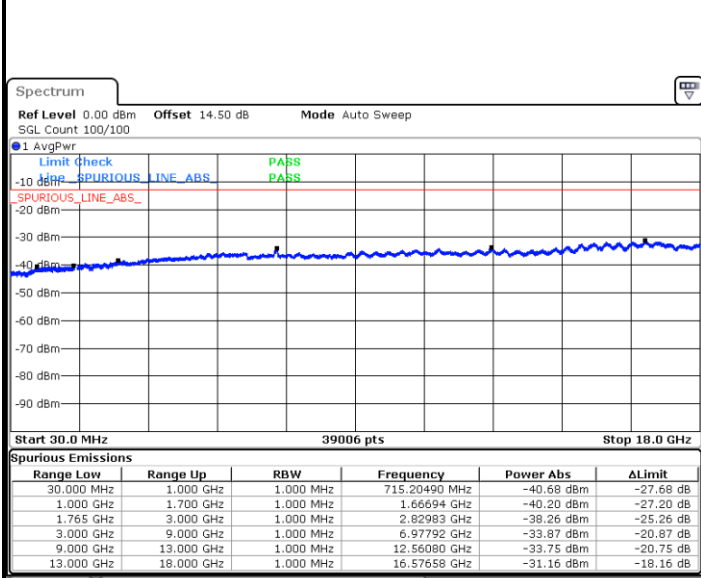

Date: 17.JUL.2018 20:52:56

Date: 17.JUL.2018 20:53:52

LTE Band 4 / 15MHz

Highest Channel / QPSK

Date: 17.JUL.2018 21:00:05

Highest Channel / 16QAM

Date: 17.JUL.2018 21:01:01

LTE Band 4 / 20MHz

Lowest Channel / QPSK

Date: 17.JUL.2018 21:07:16

Lowest Channel / 16QAM

Date: 17.JUL.2018 21:08:12

LTE Band 4 / 20MHz

Middle Channel / QPSK

Date: 17.JUL.2018 21:09:48

Middle Channel / 16QAM

Date: 17.JUL.2018 21:10:44

Highest Channel / QPSK

Date: 17.JUL.2018 21:16:58

Highest Channel / 16QAM

Date: 17.JUL.2018 21:17:54

LTE Band 5 / 1.4MHz

Lowest Channel / QPSK

Lowest Channel / 16QAM

Date: 17.JUL.2018 10:24:52

Date: 17.JUL.2018 10:25:46

Middle Channel / QPSK

Middle Channel / 16QAM

Date: 17.JUL.2018 10:27:18

Date: 17.JUL.2018 10:28:11

LTE Band 5 / 1.4MHz

Highest Channel / QPSK