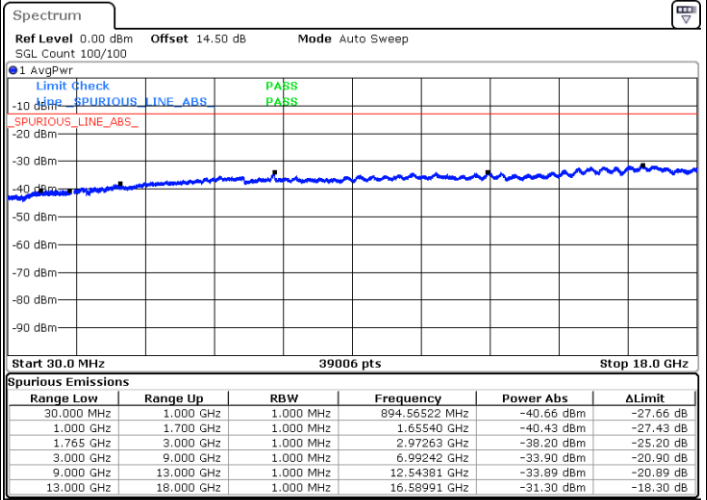

Date: 17 JUL 2018 15:56:53

Highest Channel / 16QAM

Date: 17 JUL 2018 15:57:47

LTE Band 2 / 20MHz

Lowest Channel / QPSK

Date: 17 JUL 2018 16:03:51

Lowest Channel / 16QAM

Date: 17 JUL 2018 16:04:44

LTE Band 2 / 20MHz

Middle Channel / QPSK

Date: 17.JUL.2018 16:06:17

Middle Channel / 16QAM

Date: 17.JUL.2018 16:07:10

Highest Channel / QPSK

Date: 17.JUL.2018 16:13:14

Highest Channel / 16QAM

Date: 17.JUL.2018 16:14:07

LTE Band 4 / 1.4MHz

Lowest Channel / QPSK

Lowest Channel / 16QAM

Date: 17.JUL.2018 19:17:24

Date: 17.JUL.2018 19:18:20

Middle Channel / QPSK

Middle Channel / 16QAM

Date: 17.JUL.2018 19:19:55

Date: 17.JUL.2018 19:20:51

LTE Band 4 / 1.4MHz

Highest Channel / QPSK

Date: 17.JUL.2018 19:27:06

Highest Channel / 16QAM

Date: 17.JUL.2018 19:28:02

LTE Band 4 / 3MHz