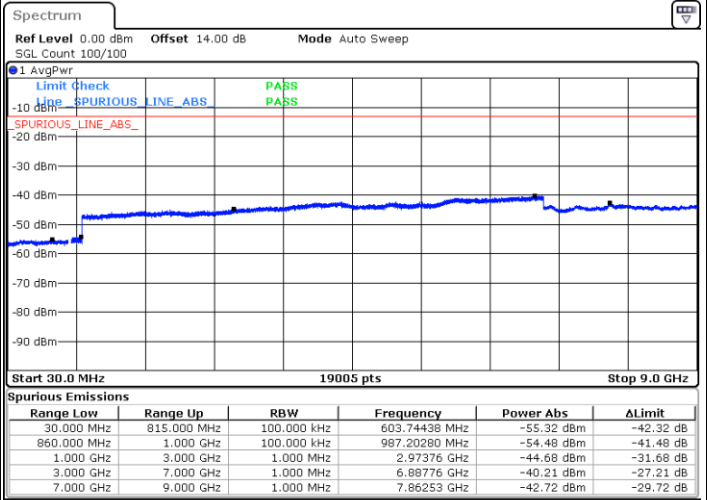

Highest Channel / 16QAM

LTE Band 5 / 3MHz

Lowest Channel / QPSK

Lowest Channel / 16QAM

LTE Band 5 / 3MHz

Middle Channel / QPSK

Date: 17.JUL.2018 10:47:39

Middle Channel / 16QAM

Date: 17.JUL.2018 10:48:32

Highest Channel / QPSK

Date: 17.JUL.2018 10:56:36

Highest Channel / 16QAM

Date: 17.JUL.2018 10:57:29

LTE Band 5 / 5MHz

Lowest Channel / QPSK

Lowest Channel / 16QAM

Date: 17.JUL.2018 11:05:33

Date: 17.JUL.2018 11:06:26

Middle Channel / QPSK

Middle Channel / 16QAM

Date: 17.JUL.2018 11:07:59

Date: 17.JUL.2018 11:08:52

LTE Band 5 / 5MHz

Highest Channel / QPSK

Date: 17 JUL 2018 11:16:56

Highest Channel / 16QAM

Date: 17 JUL 2018 11:17:49

LTE Band 5 / 10MHz

Lowest Channel / QPSK

Date: 17 JUL 2018 11:25:53

Lowest Channel / 16QAM

Date: 17 JUL 2018 11:26:46