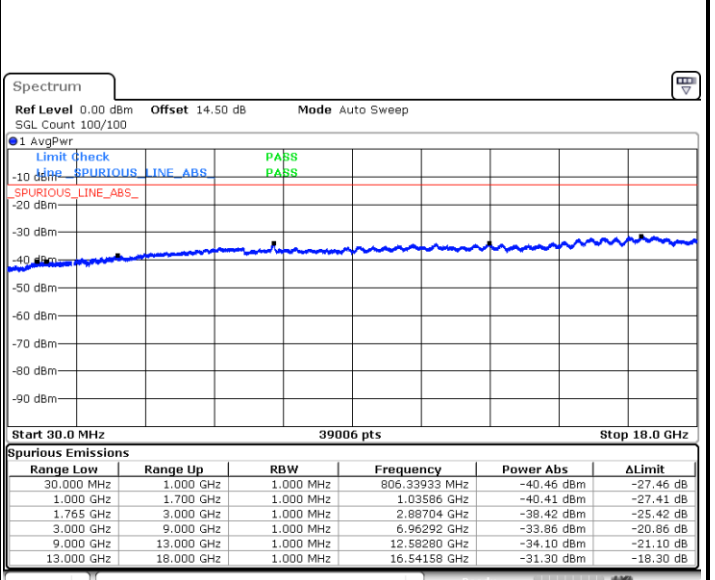

Date: 17.JUL.2018 20:16:38

Date: 17.JUL.2018 20:17:34

Middle Channel / QPSK

Middle Channel / 16QAM

Date: 17.JUL.2018 20:19:10

Date: 17.JUL.2018 20:20:06

LTE Band 4 / 5MHz

Highest Channel / QPSK

Date: 17.JUL.2018 20:26:20

Highest Channel / 16QAM

Date: 17.JUL.2018 20:27:16

LTE Band 4 / 10MHz

Lowest Channel / QPSK

Date: 17.JUL.2018 20:33:30

Lowest Channel / 16QAM

Date: 17.JUL.2018 20:34:26

LTE Band 4 / 10MHz

Middle Channel / QPSK

Date: 17.JUL.2018 20:36:03

Middle Channel / 16QAM

Date: 17.JUL.2018 20:36:59

Highest Channel / QPSK

Date: 17.JUL.2018 20:43:13

Highest Channel / 16QAM