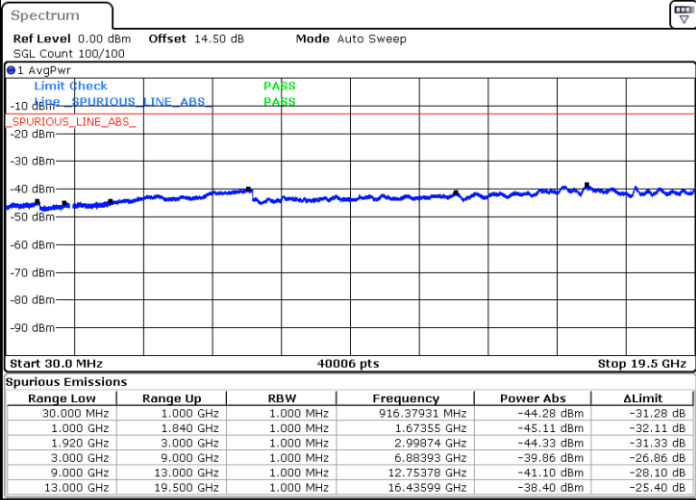

Middle Channel / 16QAM

Date: 17.JUL.2018 15:18:08

LTE Band 2 / 5MHz

Highest Channel / QPSK

Date: 17.JUL.2018 15:24:12

Highest Channel / 16QAM

Date: 17.JUL.2018 15:25:06

LTE Band 2 / 10MHz

Lowest Channel / QPSK

Date: 17.JUL.2018 15:31:10

Lowest Channel / 16QAM

Date: 17.JUL.2018 15:32:03

LTE Band 2 / 10MHz

Middle Channel / QPSK

Middle Channel / 16QAM

Date: 17.JUL.2018 15:33:35

Date: 17.JUL.2018 15:34:29

Highest Channel / QPSK

Highest Channel / 16QAM

Date: 17.JUL.2018 15:40:33

Date: 17.JUL.2018 15:41:26

LTE Band 2 / 15MHz

Lowest Channel / QPSK

Lowest Channel / 16QAM