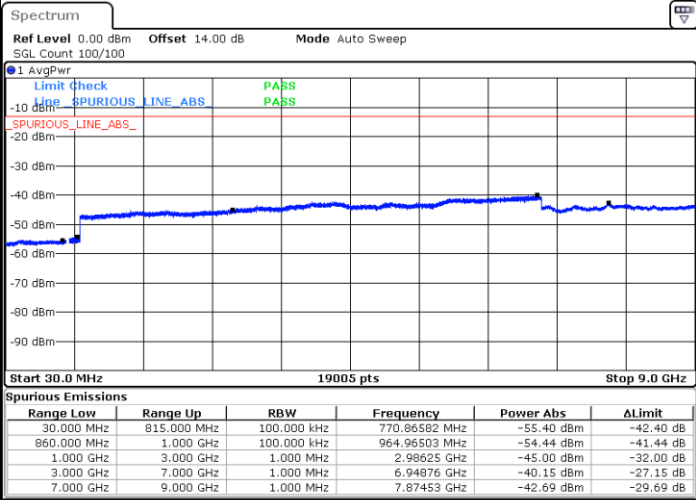

Lowest Channel / QPSK

Date: 17.JUL.2018 21:07:16

Lowest Channel / 16QAM

Date: 17.JUL.2018 21:08:12

LTE Band 4 / 20MHz

Middle Channel / QPSK

Date: 17.JUL.2018 21:09:48

Middle Channel / 16QAM

Date: 17.JUL.2018 21:10:44

Highest Channel / QPSK

Date: 17.JUL.2018 21:16:58

Highest Channel / 16QAM

Date: 17.JUL.2018 21:17:54

LTE Band 5 / 1.4MHz

Lowest Channel / QPSK

Lowest Channel / 16QAM

Date: 17.JUL.2018 10:24:52

Date: 17.JUL.2018 10:25:46

Middle Channel / QPSK

Middle Channel / 16QAM

Date: 17.JUL.2018 10:27:18

Date: 17.JUL.2018 10:28:11

LTE Band 5 / 1.4MHz

Highest Channel / QPSK