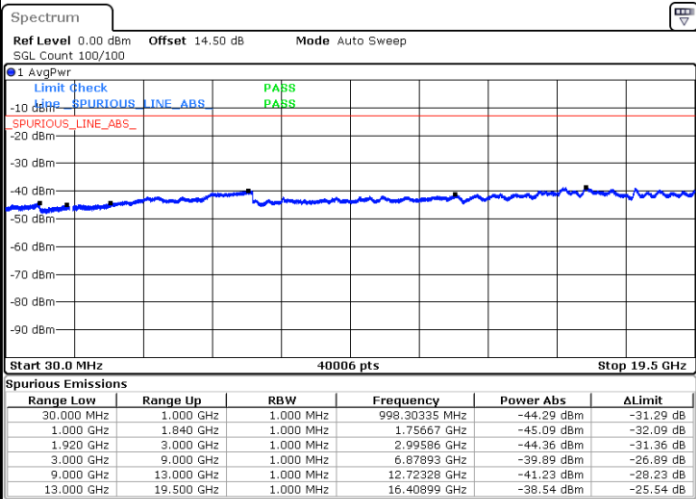

Lowest Channel / QPSK

Date: 17.JUL.2018 15:31:10

Lowest Channel / 16QAM

Date: 17.JUL.2018 15:32:03

LTE Band 2 / 10MHz

Middle Channel / QPSK

Middle Channel / 16QAM

Date: 17.JUL.2018 15:33:35

Date: 17.JUL.2018 15:34:29

Highest Channel / QPSK

Highest Channel / 16QAM

Date: 17.JUL.2018 15:40:33

Date: 17.JUL.2018 15:41:26

LTE Band 2 / 15MHz

Lowest Channel / QPSK

Lowest Channel / 16QAM

Date: 17.JUL.2018 15:47:30

Date: 17.JUL.2018 15:48:23

Middle Channel / QPSK

Middle Channel / 16QAM

Date: 17.JUL.2018 15:49:56

Date: 17.JUL.2018 15:50:49

LTE Band 2 / 15MHz

Highest Channel / QPSK