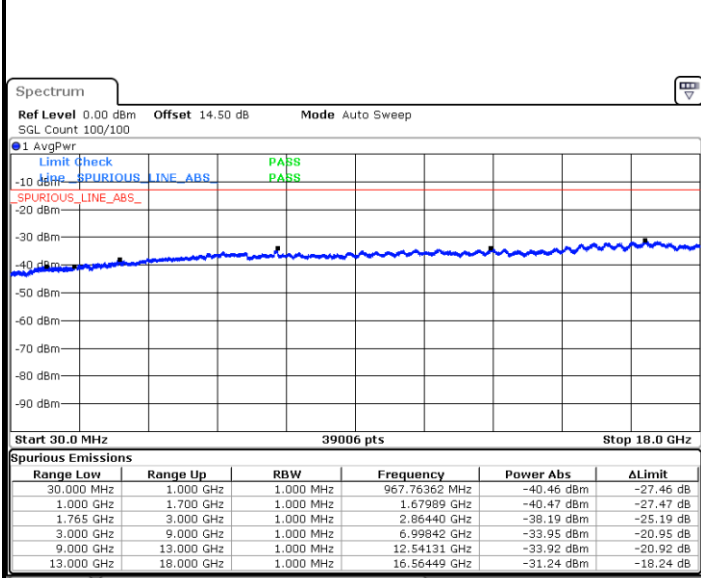

Date: 17.JUL.2018 20:26:20

Highest Channel / 16QAM

Date: 17.JUL.2018 20:27:16

LTE Band 4 / 10MHz

Lowest Channel / QPSK

Date: 17.JUL.2018 20:33:30

Lowest Channel / 16QAM

Date: 17.JUL.2018 20:34:26

LTE Band 4 / 10MHz

Middle Channel / QPSK

Date: 17.JUL.2018 20:36:03

Middle Channel / 16QAM

Date: 17.JUL.2018 20:36:59

Highest Channel / QPSK

Date: 17.JUL.2018 20:43:13

Highest Channel / 16QAM

Date: 17.JUL.2018 20:44:09

LTE Band 4 / 15MHz

Lowest Channel / QPSK

Lowest Channel / 16QAM

Date: 17.JUL.2018 20:50:24

Date: 17.JUL.2018 20:51:20

Middle Channel / QPSK

Middle Channel / 16QAM

Date: 17.JUL.2018 20:52:56

Date: 17.JUL.2018 20:53:52

LTE Band 4 / 15MHz

Highest Channel / QPSK

Date: 17.JUL.2018 21:00:05

Highest Channel / 16QAM

Date: 17.JUL.2018 21:01:01

LTE Band 4 / 20MHz