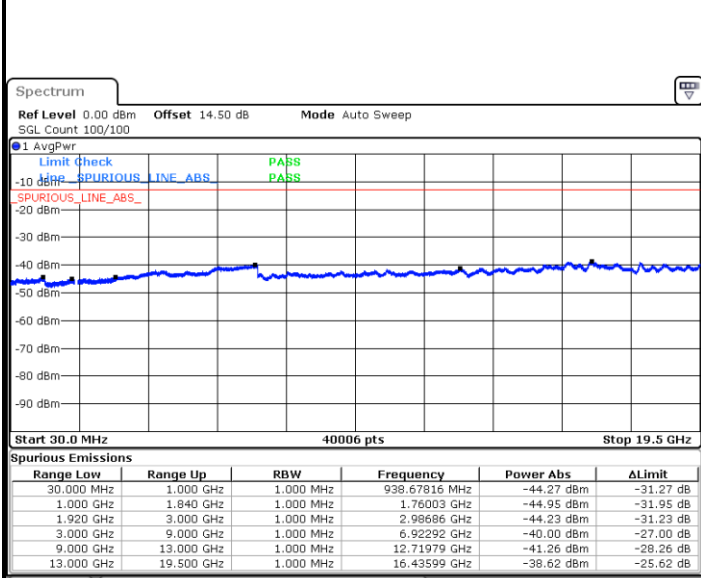

LTE Band 2 / 3MHz

Middle Channel / QPSK

Date: 17.JUL.2018 15:00:53

Middle Channel / 16QAM

Date: 17.JUL.2018 15:01:46

Highest Channel / QPSK

Date: 17.JUL.2018 15:07:51

Highest Channel / 16QAM

Date: 17.JUL.2018 15:08:45

LTE Band 2 / 5MHz

Lowest Channel / QPSK

Date: 17.JUL.2018 15:14:49

Lowest Channel / 16QAM

Date: 17.JUL.2018 15:15:42

Middle Channel / QPSK

Date: 17.JUL.2018 15:17:15

Middle Channel / 16QAM

Date: 17.JUL.2018 15:18:08

LTE Band 2 / 5MHz

Highest Channel / QPSK

Date: 17.JUL.2018 15:24:12

Highest Channel / 16QAM

Date: 17.JUL.2018 15:25:06

LTE Band 2 / 10MHz

Lowest Channel / QPSK

Date: 17.JUL.2018 15:31:10

Lowest Channel / 16QAM

Date: 17.JUL.2018 15:32:03

LTE Band 2 / 10MHz

Middle Channel / QPSK

Middle Channel / 16QAM

Date: 17.JUL.2018 15:33:35