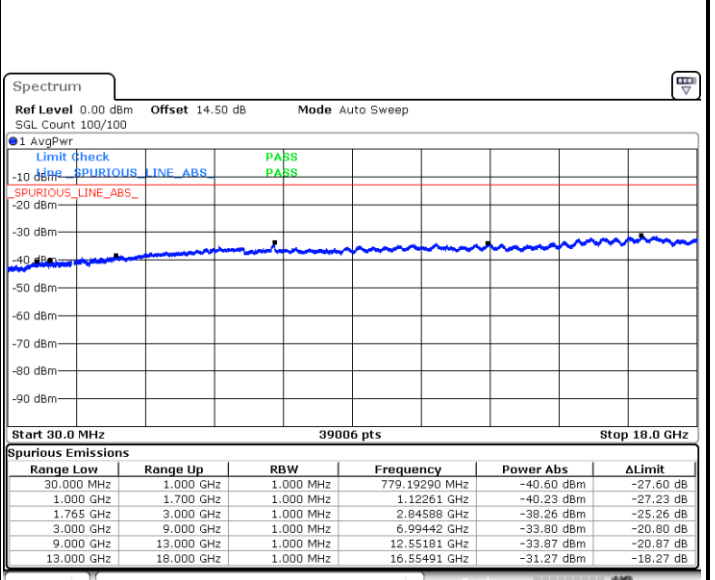

Date: 17.JUL.2018 16:14:07

LTE Band 4 / 1.4MHz

Lowest Channel / QPSK

Lowest Channel / 16QAM

Date: 17.JUL.2018 19:17:24

Date: 17.JUL.2018 19:18:20

Middle Channel / QPSK

Middle Channel / 16QAM

Date: 17.JUL.2018 19:19:55

Date: 17.JUL.2018 19:20:51

LTE Band 4 / 1.4MHz

Highest Channel / QPSK

Date: 17.JUL.2018 19:27:06

Highest Channel / 16QAM

Date: 17.JUL.2018 19:28:02

LTE Band 4 / 3MHz

Lowest Channel / QPSK

Date: 17.JUL.2018 19:59:46

Lowest Channel / 16QAM

Date: 17.JUL.2018 20:00:42

LTE Band 4 / 3MHz

Middle Channel / QPSK

Date: 17.JUL.2018 20:02:18

Middle Channel / 16QAM

Date: 17.JUL.2018 20:03:14

Highest Channel / QPSK

Date: 17.JUL.2018 20:09:28

Highest Channel / 16QAM

Date: 17.JUL.2018 20:10:24

LTE Band 4 / 5MHz

Lowest Channel / QPSK

Lowest Channel / 16QAM