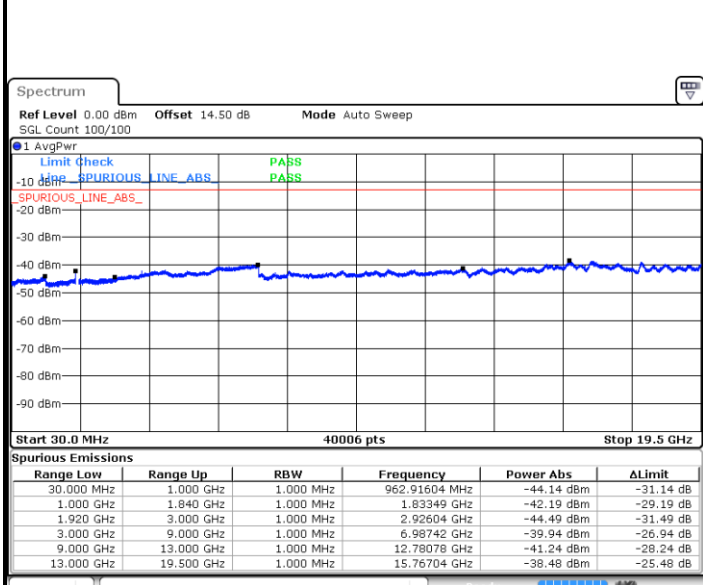

Date: 17.JUL.2018 15:34:29

Highest Channel / QPSK

Highest Channel / 16QAM

Date: 17.JUL.2018 15:40:33

Date: 17.JUL.2018 15:41:26

LTE Band 2 / 15MHz

Lowest Channel / QPSK

Lowest Channel / 16QAM

Date: 17.JUL.2018 15:47:30

Date: 17.JUL.2018 15:48:23

Middle Channel / QPSK

Middle Channel / 16QAM

Date: 17.JUL.2018 15:49:56

Date: 17.JUL.2018 15:50:49

LTE Band 2 / 15MHz

Highest Channel / QPSK

Date: 17 JUL 2018 15:56:53

Highest Channel / 16QAM

Date: 17 JUL 2018 15:57:47

LTE Band 2 / 20MHz

Lowest Channel / QPSK

Date: 17 JUL 2018 16:03:51

Lowest Channel / 16QAM

Date: 17 JUL 2018 16:04:44

LTE Band 2 / 20MHz

Middle Channel / QPSK

Date: 17.JUL.2018 16:06:17

Middle Channel / 16QAM

Date: 17.JUL.2018 16:07:10

Highest Channel / QPSK

Date: 17.JUL.2018 16:13:14

Highest Channel / 16QAM