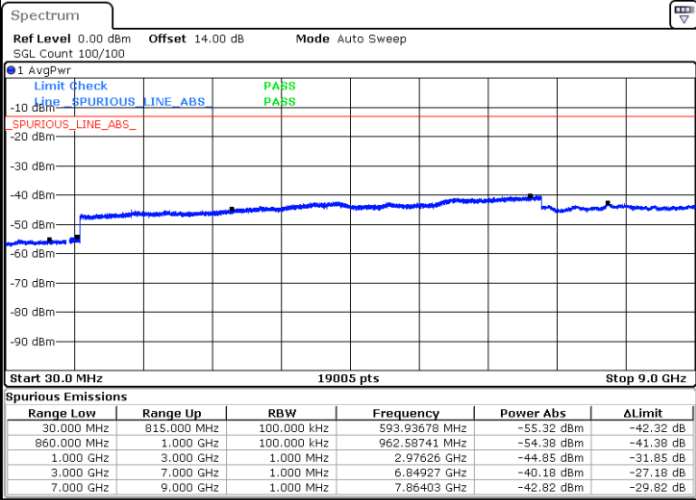

Date: 17.JUL.2018 10:48:32

Highest Channel / QPSK

Date: 17.JUL.2018 10:56:36

Highest Channel / 16QAM

Date: 17.JUL.2018 10:57:29

LTE Band 5 / 5MHz

Lowest Channel / QPSK

Lowest Channel / 16QAM

Date: 17.JUL.2018 11:05:33

Date: 17.JUL.2018 11:06:26

Middle Channel / QPSK

Middle Channel / 16QAM

Date: 17.JUL.2018 11:07:59

Date: 17.JUL.2018 11:08:52

LTE Band 5 / 5MHz

Highest Channel / QPSK

Date: 17 JUL 2018 11:16:56

Highest Channel / 16QAM

Date: 17 JUL 2018 11:17:49

LTE Band 5 / 10MHz

Lowest Channel / QPSK

Date: 17 JUL 2018 11:25:53

Lowest Channel / 16QAM

Date: 17 JUL 2018 11:26:46

LTE Band 5 / 10MHz

Middle Channel / QPSK

Middle Channel / 16QAM

Date: 17.JUL.2018 11:28:19

Date: 17.JUL.2018 11:29:12

Highest Channel / QPSK

Highest Channel / 16QAM

Date: 17.JUL.2018 11:37:16