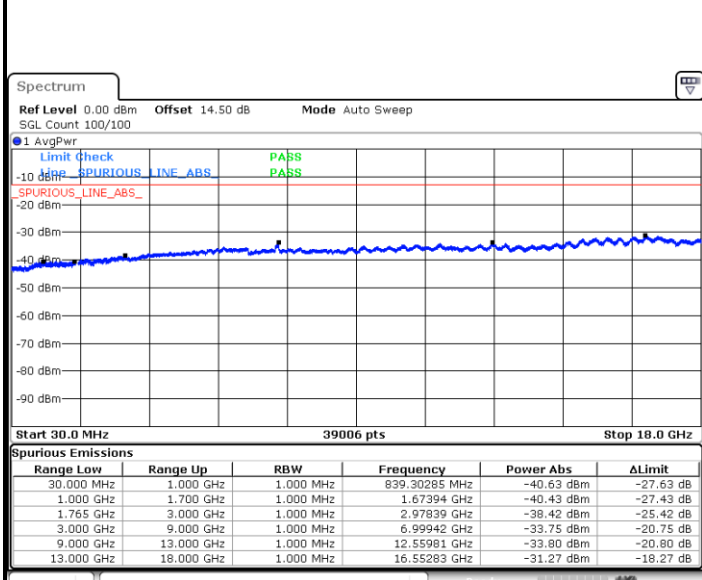

Date: 17.JUL.2018 20:03:14

Highest Channel / QPSK

Date: 17.JUL.2018 20:09:28

Highest Channel / 16QAM

Date: 17.JUL.2018 20:10:24

LTE Band 4 / 5MHz

Lowest Channel / QPSK

Lowest Channel / 16QAM

Date: 17.JUL.2018 20:16:38

Date: 17.JUL.2018 20:17:34

Middle Channel / QPSK

Middle Channel / 16QAM

Date: 17.JUL.2018 20:19:10

Date: 17.JUL.2018 20:20:06

LTE Band 4 / 5MHz

Highest Channel / QPSK

Date: 17.JUL.2018 20:26:20

Highest Channel / 16QAM

Date: 17.JUL.2018 20:27:16

LTE Band 4 / 10MHz

Lowest Channel / QPSK

Date: 17.JUL.2018 20:33:30

Lowest Channel / 16QAM

Date: 17.JUL.2018 20:34:26

LTE Band 4 / 10MHz

Middle Channel / QPSK

Date: 17.JUL.2018 20:36:03

Middle Channel / 16QAM

Date: 17.JUL.2018 20:36:59

Highest Channel / QPSK

Date: 17.JUL.2018 20:43:13

Highest Channel / 16QAM