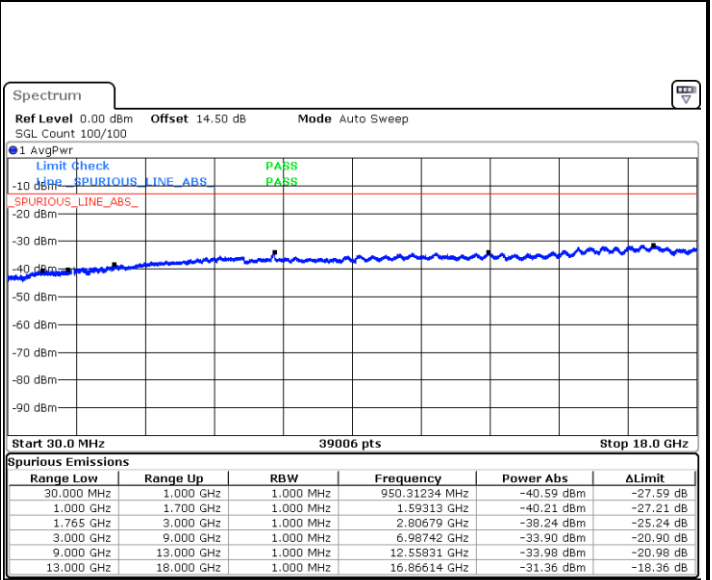

Date: 17.JUL.2018 20:44:09

LTE Band 4 / 15MHz

Lowest Channel / QPSK

Lowest Channel / 16QAM

Date: 17.JUL.2018 20:50:24

Date: 17.JUL.2018 20:51:20

Middle Channel / QPSK

Middle Channel / 16QAM

Date: 17.JUL.2018 20:52:56

Date: 17.JUL.2018 20:53:52

LTE Band 4 / 15MHz

Highest Channel / QPSK

Date: 17.JUL.2018 21:00:05

Highest Channel / 16QAM

Date: 17.JUL.2018 21:01:01

LTE Band 4 / 20MHz

Lowest Channel / QPSK

Date: 17.JUL.2018 21:07:16

Lowest Channel / 16QAM

Date: 17.JUL.2018 21:08:12

LTE Band 4 / 20MHz

Middle Channel / QPSK

Date: 17.JUL.2018 21:09:48

Middle Channel / 16QAM

Date: 17.JUL.2018 21:10:44

Highest Channel / QPSK

Date: 17.JUL.2018 21:16:58

Highest Channel / 16QAM

Date: 17.JUL.2018 21:17:54

LTE Band 5 / 1.4MHz

Lowest Channel / QPSK

Lowest Channel / 16QAM