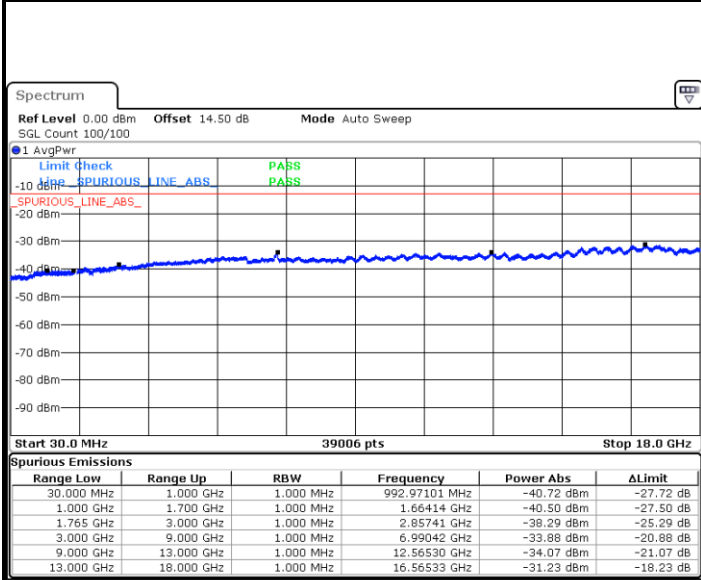

Date: 17.JUL.2018 20:16:38

Date: 17.JUL.2018 20:17:34

Middle Channel / QPSK

Middle Channel / 16QAM

Date: 17.JUL.2018 20:19:10

Date: 17.JUL.2018 20:20:06

LTE Band 4 / 5MHz

Highest Channel / QPSK

Date: 17.JUL.2018 20:26:20

Highest Channel / 16QAM

Date: 17.JUL.2018 20:27:16

LTE Band 4 / 10MHz

Lowest Channel / QPSK

Date: 17.JUL.2018 20:33:30

Lowest Channel / 16QAM

Date: 17.JUL.2018 20:34:26

LTE Band 4 / 10MHz

Middle Channel / QPSK

Date: 17.JUL.2018 20:36:03

Middle Channel / 16QAM

Date: 17.JUL.2018 20:36:59

Highest Channel / QPSK

Date: 17.JUL.2018 20:43:13

Highest Channel / 16QAM