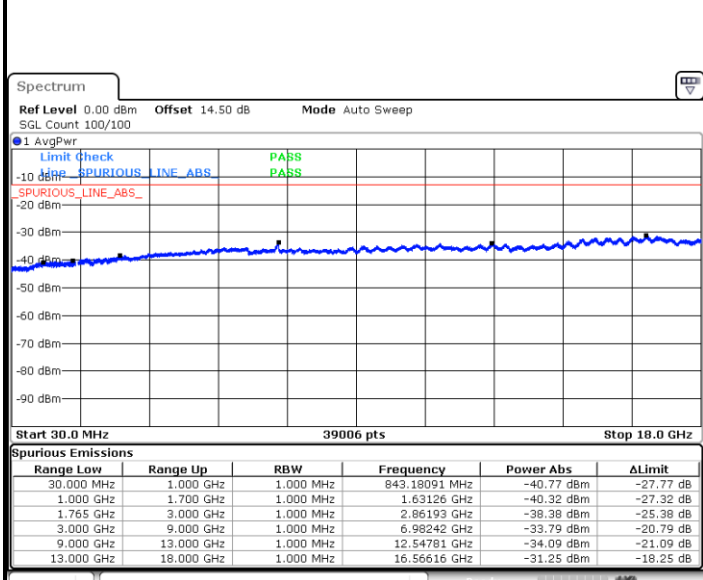

Date: 17.JUL.2018 16:14:07

LTE Band 4 / 1.4MHz

Lowest Channel / QPSK

Lowest Channel / 16QAM

Date: 17.JUL.2018 19:17:24

Date: 17.JUL.2018 19:18:20

Middle Channel / QPSK

Middle Channel / 16QAM

Date: 17.JUL.2018 19:19:55

Date: 17.JUL.2018 19:20:51

LTE Band 4 / 1.4MHz

Highest Channel / QPSK

Date: 17.JUL.2018 19:27:06

Highest Channel / 16QAM

Date: 17.JUL.2018 19:28:02

LTE Band 4 / 3MHz

Lowest Channel / QPSK

Date: 17.JUL.2018 19:59:46

Lowest Channel / 16QAM

Date: 17.JUL.2018 20:00:42

LTE Band 4 / 3MHz

Middle Channel / QPSK

Date: 17.JUL.2018 20:02:18

Middle Channel / 16QAM

Date: 17.JUL.2018 20:03:14

Highest Channel / QPSK

Date: 17.JUL.2018 20:09:28

Highest Channel / 16QAM

Date: 17.JUL.2018 20:10:24

LTE Band 4 / 5MHz

Lowest Channel / QPSK

Lowest Channel / 16QAM