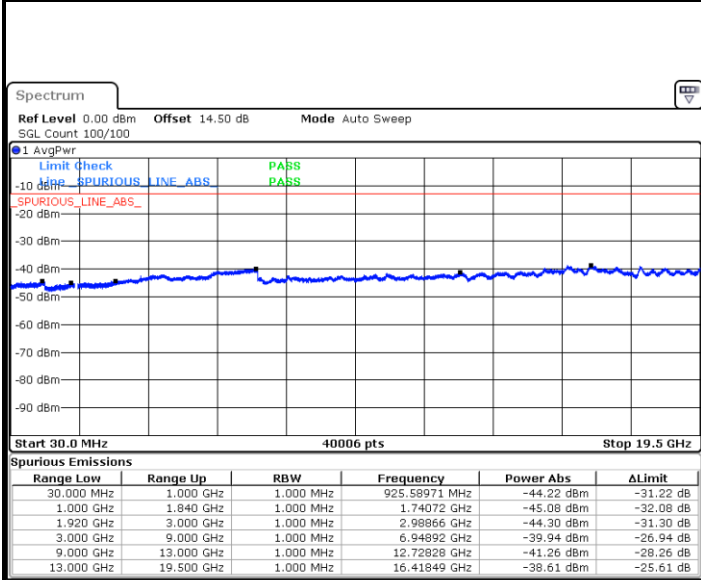

LTE Band 2 / 3MHz

Middle Channel / QPSK

Date: 17.JUL.2018 15:00:53

Middle Channel / 16QAM

Date: 17.JUL.2018 15:01:46

Highest Channel / QPSK

Date: 17.JUL.2018 15:07:51

Highest Channel / 16QAM

Date: 17.JUL.2018 15:08:45

LTE Band 2 / 5MHz

Lowest Channel / QPSK

Date: 17.JUL.2018 15:14:49

Lowest Channel / 16QAM

Date: 17.JUL.2018 15:15:42

Middle Channel / QPSK

Date: 17.JUL.2018 15:17:15

Middle Channel / 16QAM

Date: 17.JUL.2018 15:18:08

LTE Band 2 / 5MHz

Highest Channel / QPSK

Date: 17.JUL.2018 15:24:12

Highest Channel / 16QAM

Date: 17.JUL.2018 15:25:06

LTE Band 2 / 10MHz