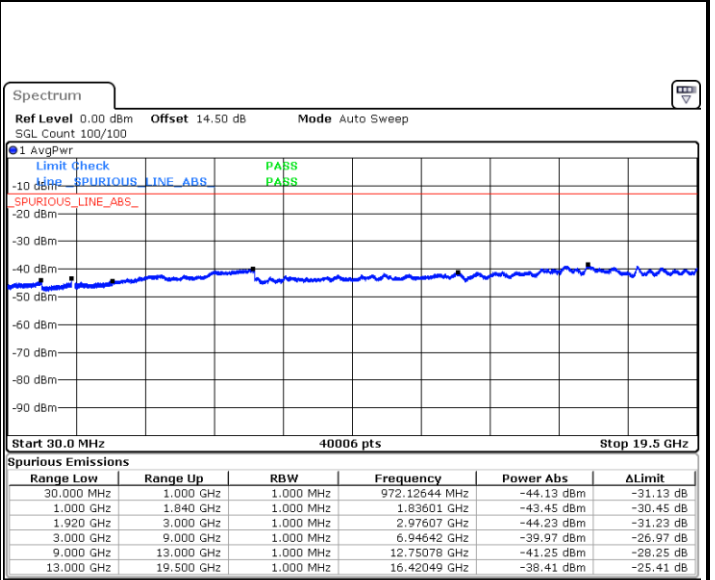

Date: 17.JUL.2018 15:47:30

Date: 17.JUL.2018 15:48:23

Middle Channel / QPSK

Middle Channel / 16QAM

Date: 17.JUL.2018 15:49:56

Date: 17.JUL.2018 15:50:49

LTE Band 2 / 15MHz

Highest Channel / QPSK

Date: 17 JUL 2018 15:56:53

Highest Channel / 16QAM

Date: 17 JUL 2018 15:57:47

LTE Band 2 / 20MHz

Lowest Channel / QPSK

Date: 17 JUL 2018 16:03:51

Lowest Channel / 16QAM

Date: 17 JUL 2018 16:04:44

LTE Band 2 / 20MHz

Middle Channel / QPSK

Date: 17.JUL.2018 16:06:17

Middle Channel / 16QAM

Date: 17.JUL.2018 16:07:10

Highest Channel / QPSK

Date: 17.JUL.2018 16:13:14

Highest Channel / 16QAM