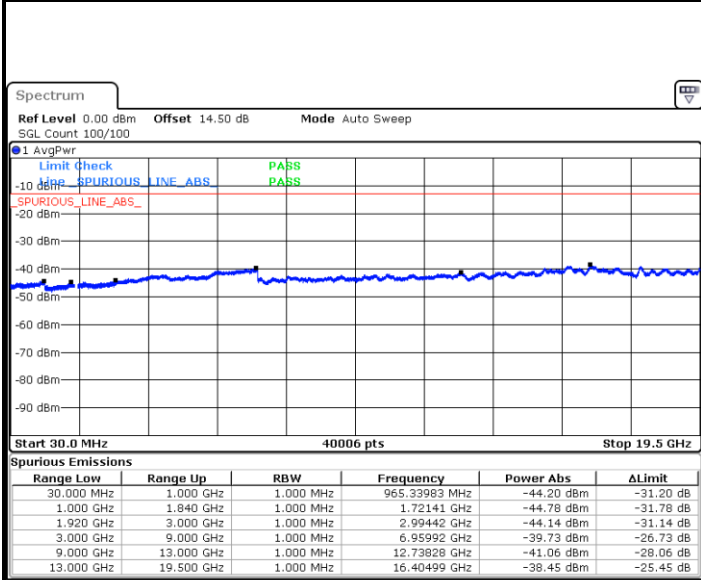

LTE Band 2 / 3MHz

Middle Channel / QPSK

Date: 17.JUL.2018 15:00:53

Middle Channel / 16QAM

Date: 17.JUL.2018 15:01:46

Highest Channel / QPSK

Date: 17.JUL.2018 15:07:51

Highest Channel / 16QAM

Date: 17.JUL.2018 15:08:45

LTE Band 2 / 5MHz

Lowest Channel / QPSK

Date: 17.JUL.2018 15:14:49

Lowest Channel / 16QAM

Date: 17.JUL.2018 15:15:42

Middle Channel / QPSK

Date: 17.JUL.2018 15:17:15

Middle Channel / 16QAM

Date: 17.JUL.2018 15:18:08

LTE Band 2 / 5MHz

Highest Channel / QPSK

Date: 17.JUL.2018 15:24:12

Highest Channel / 16QAM

Date: 17.JUL.2018 15:25:06

LTE Band 2 / 10MHz