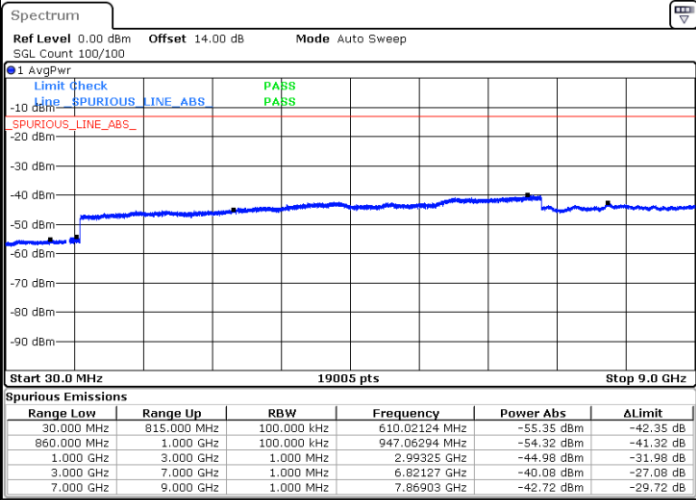

Highest Channel / 16QAM

LTE Band 5 / 3MHz

Lowest Channel / QPSK

Lowest Channel / 16QAM

LTE Band 5 / 3MHz

Middle Channel / QPSK

Date: 17.JUL.2018 10:47:39

Middle Channel / 16QAM

Date: 17.JUL.2018 10:48:32

Highest Channel / QPSK

Date: 17.JUL.2018 10:56:36

Highest Channel / 16QAM

Date: 17.JUL.2018 10:57:29

LTE Band 5 / 5MHz

Lowest Channel / QPSK

Lowest Channel / 16QAM

Date: 17.JUL.2018 11:05:33

Date: 17.JUL.2018 11:06:26

Middle Channel / QPSK

Middle Channel / 16QAM

Date: 17.JUL.2018 11:07:59

Date: 17.JUL.2018 11:08:52

LTE Band 5 / 5MHz

Highest Channel / QPSK

Date: 17 JUL 2018 11:16:56

Highest Channel / 16QAM

Date: 17 JUL 2018 11:17:49

LTE Band 5 / 10MHz

Lowest Channel / QPSK

Date: 17 JUL 2018 11:25:53

Lowest Channel / 16QAM

Date: 17 JUL 2018 11:26:46