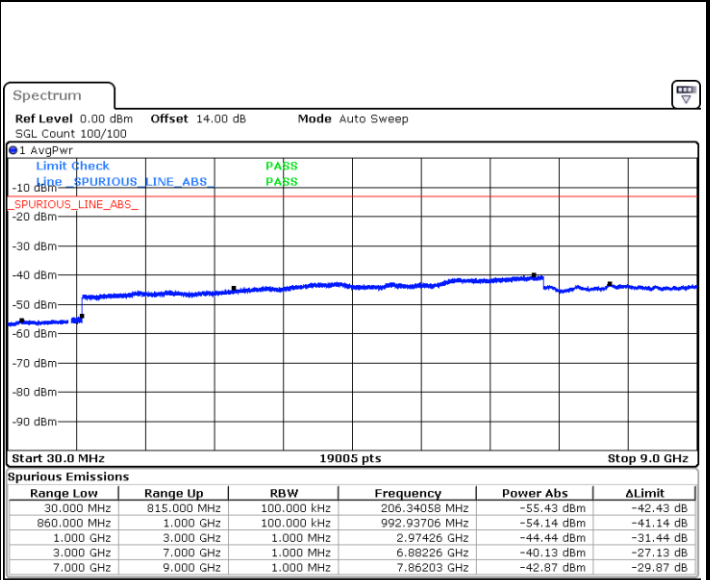

Date: 17.JUL.2018 10:48:32

Highest Channel / QPSK

Date: 17.JUL.2018 10:56:36

Highest Channel / 16QAM

Date: 17.JUL.2018 10:57:29

LTE Band 5 / 5MHz

Lowest Channel / QPSK

Lowest Channel / 16QAM

Date: 17.JUL.2018 11:05:33

Date: 17.JUL.2018 11:06:26

Middle Channel / QPSK

Middle Channel / 16QAM

Date: 17.JUL.2018 11:07:59

Date: 17.JUL.2018 11:08:52

LTE Band 5 / 5MHz

Highest Channel / QPSK

Date: 17 JUL 2018 11:16:56

Highest Channel / 16QAM

Date: 17 JUL 2018 11:17:49

LTE Band 5 / 10MHz

Lowest Channel / QPSK

Date: 17 JUL 2018 11:25:53

Lowest Channel / 16QAM

Date: 17 JUL 2018 11:26:46

LTE Band 5 / 10MHz

Middle Channel / QPSK

Middle Channel / 16QAM

Date: 17.JUL.2018 11:28:19

Date: 17.JUL.2018 11:29:12

Highest Channel / QPSK

Highest Channel / 16QAM

Date: 17.JUL.2018 11:37:16