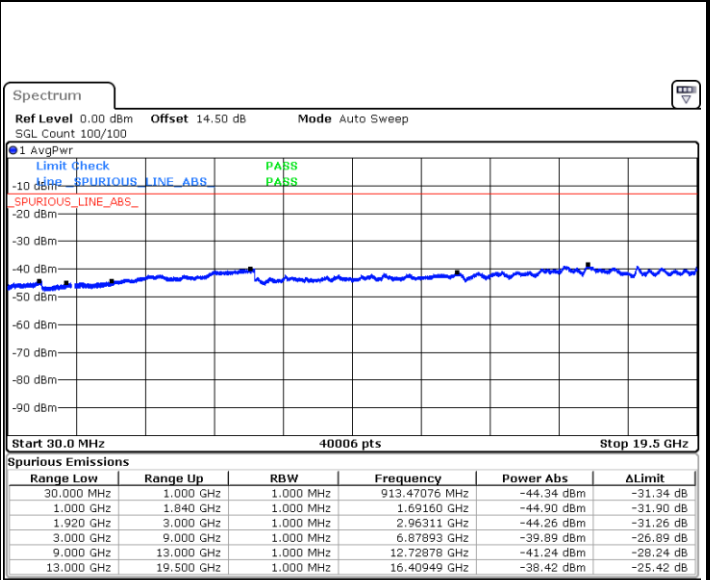

Date: 17.JUL.2018 15:08:45

LTE Band 2 / 5MHz

Lowest Channel / QPSK

Date: 17.JUL.2018 15:14:49

Lowest Channel / 16QAM

Date: 17.JUL.2018 15:15:42

Middle Channel / QPSK

Date: 17.JUL.2018 15:17:15

Middle Channel / 16QAM

Date: 17.JUL.2018 15:18:08

LTE Band 2 / 5MHz

Highest Channel / QPSK

Date: 17.JUL.2018 15:24:12

Highest Channel / 16QAM

Date: 17.JUL.2018 15:25:06

LTE Band 2 / 10MHz