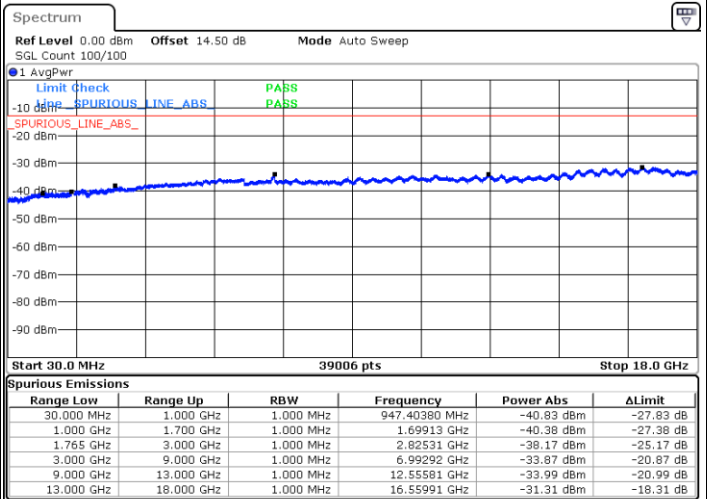

LTE Band 4 / 10MHz

Middle Channel / QPSK

Date: 17.JUL.2018 20:36:03

Middle Channel / 16QAM

Date: 17.JUL.2018 20:36:59

Highest Channel / QPSK

Date: 17.JUL.2018 20:43:13

Highest Channel / 16QAM

Date: 17.JUL.2018 20:44:09

LTE Band 4 / 15MHz

Lowest Channel / QPSK

Lowest Channel / 16QAM

Date: 17.JUL.2018 20:50:24

Date: 17.JUL.2018 20:51:20

Middle Channel / QPSK

Middle Channel / 16QAM

Date: 17.JUL.2018 20:52:56

Date: 17.JUL.2018 20:53:52

LTE Band 4 / 15MHz

Highest Channel / QPSK

Date: 17.JUL.2018 21:00:05

Highest Channel / 16QAM

Date: 17.JUL.2018 21:01:01

LTE Band 4 / 20MHz