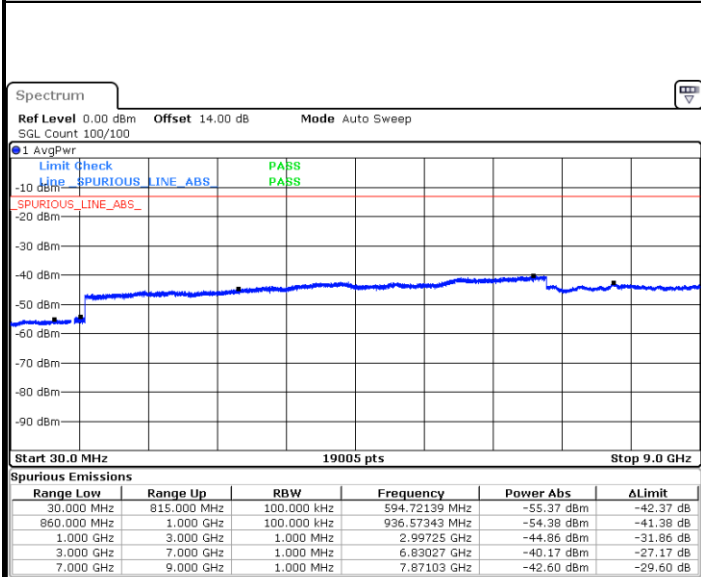

Date: 17.JUL.2018 10:48:32

Highest Channel / QPSK

Date: 17.JUL.2018 10:56:36

Highest Channel / 16QAM

Date: 17.JUL.2018 10:57:29

LTE Band 5 / 5MHz

Lowest Channel / QPSK

Lowest Channel / 16QAM

Date: 17.JUL.2018 11:05:33

Date: 17.JUL.2018 11:06:26

Middle Channel / QPSK

Middle Channel / 16QAM

Date: 17.JUL.2018 11:07:59

Date: 17.JUL.2018 11:08:52

LTE Band 5 / 5MHz

Highest Channel / QPSK

Date: 17 JUL 2018 11:16:56

Highest Channel / 16QAM

Date: 17 JUL 2018 11:17:49

LTE Band 5 / 10MHz

Lowest Channel / QPSK

Date: 17 JUL 2018 11:25:53

Lowest Channel / 16QAM

Date: 17 JUL 2018 11:26:46

LTE Band 5 / 10MHz

Middle Channel / QPSK

Middle Channel / 16QAM

Date: 17.JUL.2018 11:28:19

Date: 17.JUL.2018 11:29:12

Highest Channel / QPSK

Highest Channel / 16QAM

Date: 17.JUL.2018 11:37:16