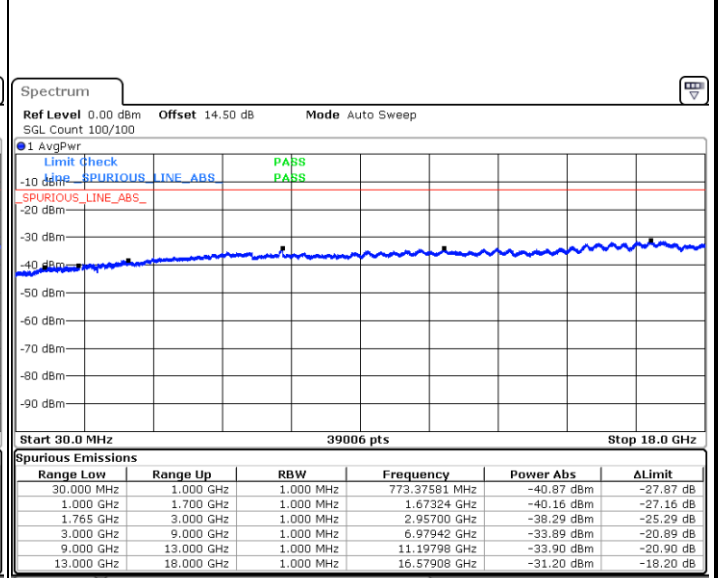

Date: 17.JUL.2018 20:52:56

Date: 17.JUL.2018 20:53:52

LTE Band 4 / 15MHz

Highest Channel / QPSK

Date: 17.JUL.2018 21:00:05

Highest Channel / 16QAM

Date: 17.JUL.2018 21:01:01

LTE Band 4 / 20MHz

Lowest Channel / QPSK

Date: 17.JUL.2018 21:07:16

Lowest Channel / 16QAM

Date: 17.JUL.2018 21:08:12

LTE Band 4 / 20MHz

Middle Channel / QPSK

Date: 17.JUL.2018 21:09:48

Middle Channel / 16QAM

Date: 17.JUL.2018 21:10:44

Highest Channel / QPSK

Date: 17.JUL.2018 21:16:58

Highest Channel / 16QAM

Date: 17.JUL.2018 21:17:54

LTE Band 5 / 1.4MHz

Lowest Channel / QPSK

Lowest Channel / 16QAM