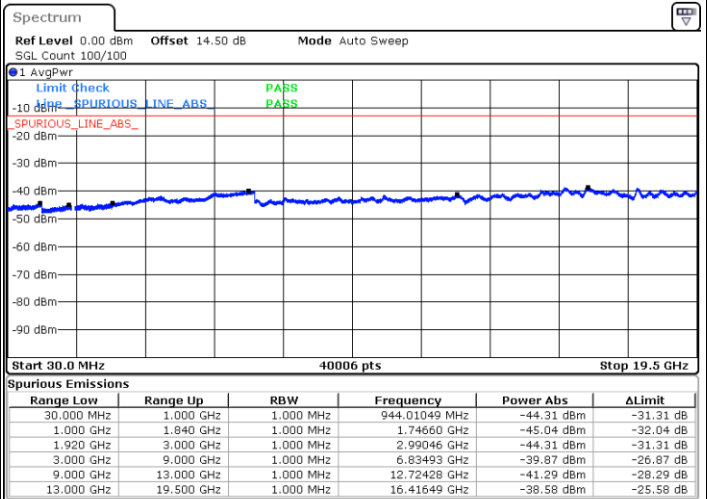

Lowest Channel / QPSK

Date: 17.JUL.2018 15:31:10

Lowest Channel / 16QAM

Date: 17.JUL.2018 15:32:03

LTE Band 2 / 10MHz

Middle Channel / QPSK

Middle Channel / 16QAM

Date: 17.JUL.2018 15:33:35

Date: 17.JUL.2018 15:34:29

Highest Channel / QPSK

Highest Channel / 16QAM

Date: 17.JUL.2018 15:40:33

Date: 17.JUL.2018 15:41:26

LTE Band 2 / 15MHz

Lowest Channel / QPSK

Lowest Channel / 16QAM

Date: 17.JUL.2018 15:47:30

Date: 17.JUL.2018 15:48:23

Middle Channel / QPSK

Middle Channel / 16QAM

Date: 17.JUL.2018 15:49:56

Date: 17.JUL.2018 15:50:49

LTE Band 2 / 15MHz

Highest Channel / QPSK