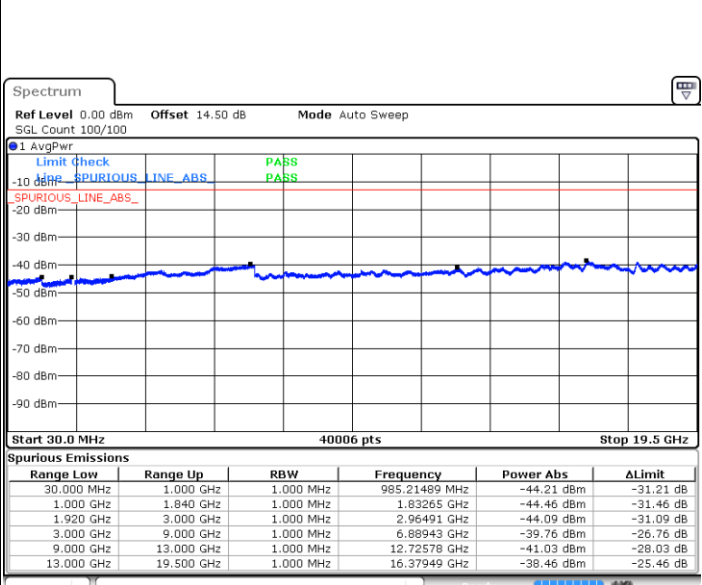

Date: 17.JUL.2018 15:08:45

LTE Band 2 / 5MHz

Lowest Channel / QPSK

Date: 17.JUL.2018 15:14:49

Lowest Channel / 16QAM

Date: 17.JUL.2018 15:15:42

Middle Channel / QPSK

Date: 17.JUL.2018 15:17:15

Middle Channel / 16QAM

Date: 17.JUL.2018 15:18:08

LTE Band 2 / 5MHz

Highest Channel / QPSK

Date: 17.JUL.2018 15:24:12

Highest Channel / 16QAM

Date: 17.JUL.2018 15:25:06

LTE Band 2 / 10MHz

Lowest Channel / QPSK

Date: 17.JUL.2018 15:31:10

Lowest Channel / 16QAM

Date: 17.JUL.2018 15:32:03

LTE Band 2 / 10MHz

Middle Channel / QPSK

Middle Channel / 16QAM

Date: 17.JUL.2018 15:33:35

Date: 17.JUL.2018 15:34:29

Highest Channel / QPSK

Highest Channel / 16QAM

Date: 17.JUL.2018 15:40:33

Date: 17.JUL.2018 15:41:26

LTE Band 2 / 15MHz

Lowest Channel / QPSK

Lowest Channel / 16QAM