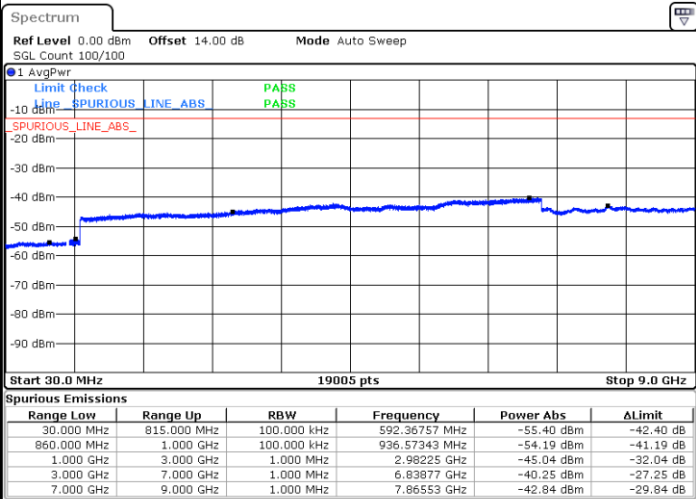

Lowest Channel / QPSK

Date: 17.JUL.2018 21:07:16

Lowest Channel / 16QAM

Date: 17.JUL.2018 21:08:12

LTE Band 4 / 20MHz

Middle Channel / QPSK

Date: 17.JUL.2018 21:09:48

Middle Channel / 16QAM

Date: 17.JUL.2018 21:10:44

Highest Channel / QPSK

Date: 17.JUL.2018 21:16:58

Highest Channel / 16QAM

Date: 17.JUL.2018 21:17:54

LTE Band 5 / 1.4MHz

Lowest Channel / QPSK

Lowest Channel / 16QAM

Date: 17.JUL.2018 10:24:52

Date: 17.JUL.2018 10:25:46

Middle Channel / QPSK

Middle Channel / 16QAM

Date: 17.JUL.2018 10:27:18

Date: 17.JUL.2018 10:28:11

LTE Band 5 / 1.4MHz

Highest Channel / QPSK