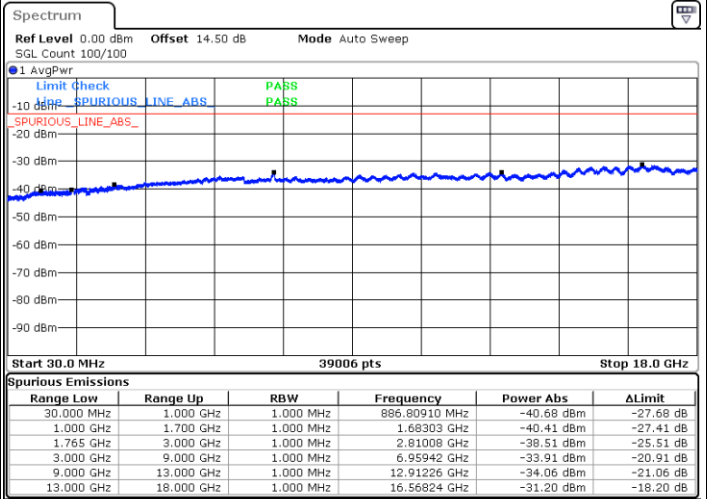

Date: 17.JUL.2018 16:14:07

LTE Band 4 / 1.4MHz

Lowest Channel / QPSK

Lowest Channel / 16QAM

Date: 17.JUL.2018 19:17:24

Date: 17.JUL.2018 19:18:20

Middle Channel / QPSK

Middle Channel / 16QAM

Date: 17.JUL.2018 19:19:55

Date: 17.JUL.2018 19:20:51

LTE Band 4 / 1.4MHz

Highest Channel / QPSK

Date: 17.JUL.2018 19:27:06

Highest Channel / 16QAM

Date: 17.JUL.2018 19:28:02

LTE Band 4 / 3MHz