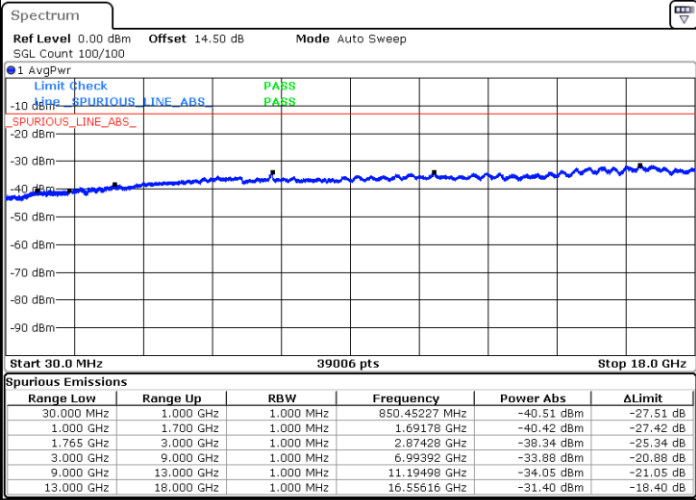

Date: 17 JUL 2018 15:56:53

Highest Channel / 16QAM

Date: 17 JUL 2018 15:57:47

LTE Band 2 / 20MHz

Lowest Channel / QPSK

Date: 17 JUL 2018 16:03:51

Lowest Channel / 16QAM

Date: 17 JUL 2018 16:04:44

LTE Band 2 / 20MHz

Middle Channel / QPSK

Date: 17.JUL.2018 16:06:17

Middle Channel / 16QAM

Date: 17.JUL.2018 16:07:10

Highest Channel / QPSK

Date: 17.JUL.2018 16:13:14

Highest Channel / 16QAM

Date: 17.JUL.2018 16:14:07

LTE Band 4 / 1.4MHz

Lowest Channel / QPSK

Lowest Channel / 16QAM

Date: 17.JUL.2018 19:17:24

Date: 17.JUL.2018 19:18:20

Middle Channel / QPSK

Middle Channel / 16QAM

Date: 17.JUL.2018 19:19:55

Date: 17.JUL.2018 19:20:51

LTE Band 4 / 1.4MHz

Highest Channel / QPSK

Date: 17.JUL.2018 19:27:06

Highest Channel / 16QAM

Date: 17.JUL.2018 19:28:02

LTE Band 4 / 3MHz