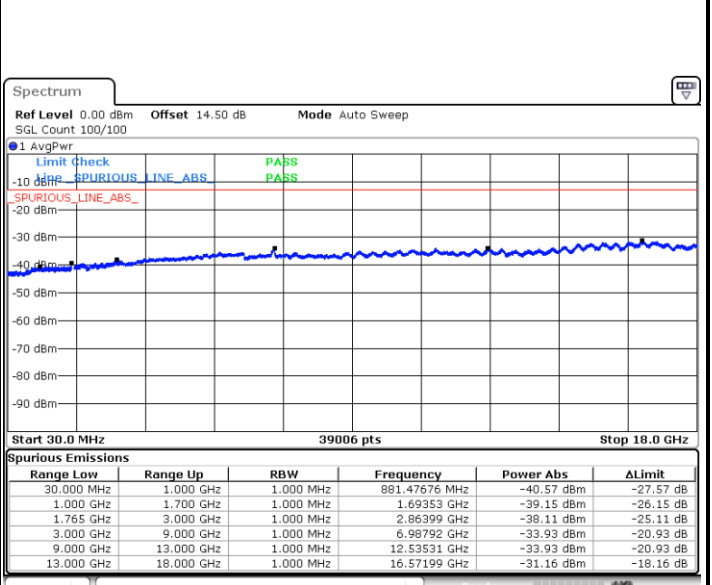

Date: 17.JUL.2018 20:44:09

LTE Band 4 / 15MHz

Lowest Channel / QPSK

Lowest Channel / 16QAM

Date: 17.JUL.2018 20:50:24

Date: 17.JUL.2018 20:51:20

Middle Channel / QPSK

Middle Channel / 16QAM

Date: 17.JUL.2018 20:52:56

Date: 17.JUL.2018 20:53:52

LTE Band 4 / 15MHz

Highest Channel / QPSK

Date: 17.JUL.2018 21:00:05

Highest Channel / 16QAM

Date: 17.JUL.2018 21:01:01

LTE Band 4 / 20MHz

Lowest Channel / QPSK

Date: 17.JUL.2018 21:07:16

Lowest Channel / 16QAM

Date: 17.JUL.2018 21:08:12

LTE Band 4 / 20MHz

Middle Channel / QPSK

Date: 17.JUL.2018 21:09:48

Middle Channel / 16QAM

Date: 17.JUL.2018 21:10:44

Highest Channel / QPSK

Date: 17.JUL.2018 21:16:58

Highest Channel / 16QAM

Date: 17.JUL.2018 21:17:54

LTE Band 5 / 1.4MHz

Lowest Channel / QPSK

Lowest Channel / 16QAM