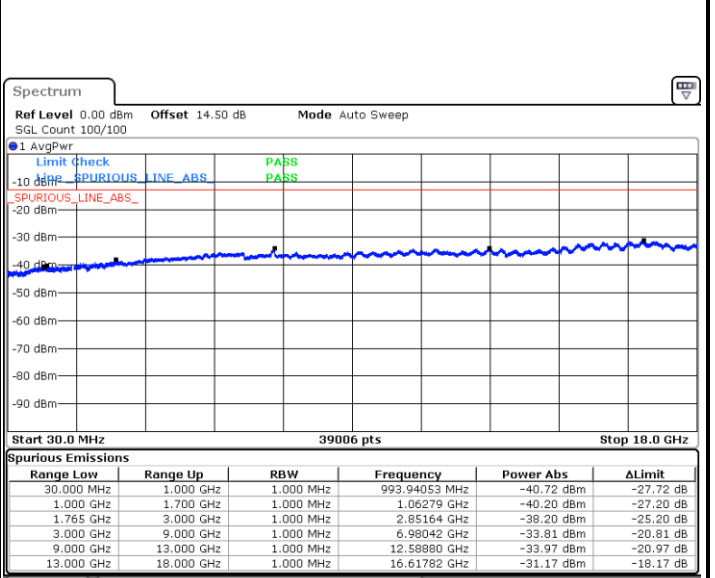

Date: 17.JUL.2018 20:26:20

Highest Channel / 16QAM

Date: 17.JUL.2018 20:27:16

LTE Band 4 / 10MHz

Lowest Channel / QPSK

Date: 17.JUL.2018 20:33:30

Lowest Channel / 16QAM

Date: 17.JUL.2018 20:34:26

LTE Band 4 / 10MHz

Middle Channel / QPSK

Date: 17.JUL.2018 20:36:03

Middle Channel / 16QAM

Date: 17.JUL.2018 20:36:59

Highest Channel / QPSK

Date: 17.JUL.2018 20:43:13

Highest Channel / 16QAM

Date: 17.JUL.2018 20:44:09

LTE Band 4 / 15MHz

Lowest Channel / QPSK

Lowest Channel / 16QAM

Date: 17.JUL.2018 20:50:24

Date: 17.JUL.2018 20:51:20

Middle Channel / QPSK

Middle Channel / 16QAM

Date: 17.JUL.2018 20:52:56

Date: 17.JUL.2018 20:53:52

LTE Band 4 / 15MHz

Highest Channel / QPSK

Date: 17.JUL.2018 21:00:05

Highest Channel / 16QAM

Date: 17.JUL.2018 21:01:01

LTE Band 4 / 20MHz