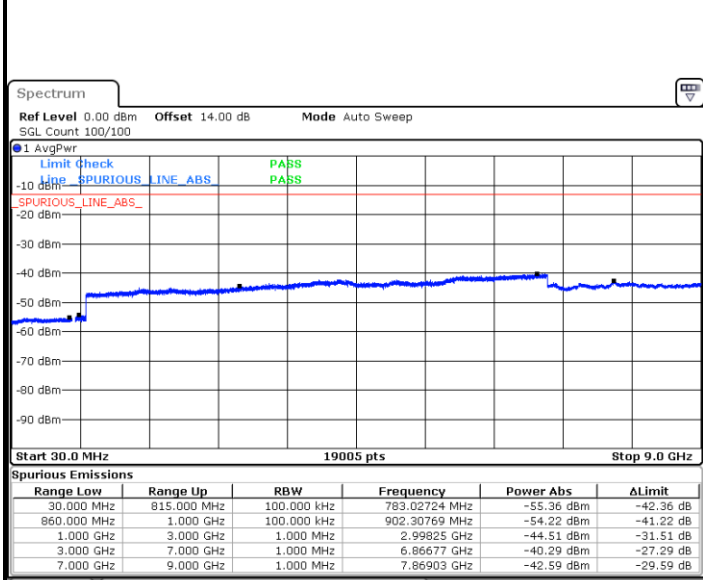

Date: 17.JUL.2018 21:10:44

Highest Channel / QPSK

Date: 17.JUL.2018 21:16:58

Highest Channel / 16QAM

Date: 17.JUL.2018 21:17:54

LTE Band 5 / 1.4MHz

Lowest Channel / QPSK

Lowest Channel / 16QAM

Date: 17.JUL.2018 10:24:52

Date: 17.JUL.2018 10:25:46

Middle Channel / QPSK

Middle Channel / 16QAM

Date: 17.JUL.2018 10:27:18

Date: 17.JUL.2018 10:28:11

LTE Band 5 / 1.4MHz

Highest Channel / QPSK

Highest Channel / 16QAM

LTE Band 5 / 3MHz

Lowest Channel / QPSK

Lowest Channel / 16QAM

LTE Band 5 / 3MHz

Middle Channel / QPSK

Date: 17.JUL.2018 10:47:39

Middle Channel / 16QAM

Date: 17.JUL.2018 10:48:32

Highest Channel / QPSK

Date: 17.JUL.2018 10:56:36

Highest Channel / 16QAM

Date: 17.JUL.2018 10:57:29

LTE Band 5 / 5MHz

Lowest Channel / QPSK

Lowest Channel / 16QAM