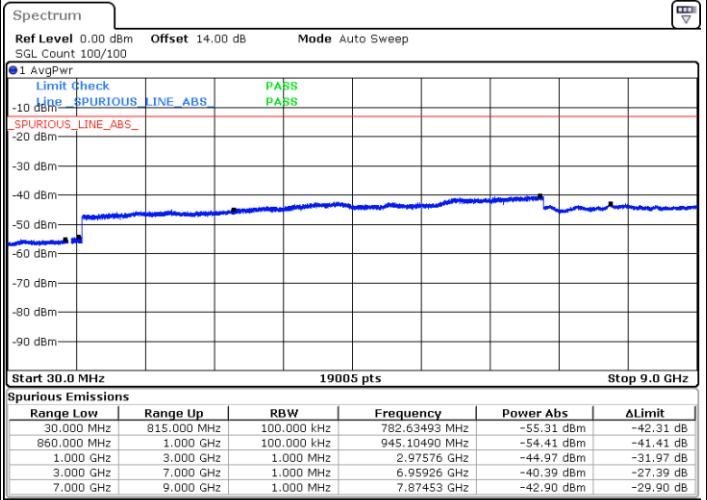

Date: 17.JUL.2018 20:52:56

Date: 17.JUL.2018 20:53:52

LTE Band 4 / 15MHz

Highest Channel / QPSK

Date: 17.JUL.2018 21:00:05

Highest Channel / 16QAM

Date: 17.JUL.2018 21:01:01

LTE Band 4 / 20MHz

Lowest Channel / QPSK

Date: 17.JUL.2018 21:07:16

Lowest Channel / 16QAM

Date: 17.JUL.2018 21:08:12

LTE Band 4 / 20MHz

Middle Channel / QPSK

Date: 17.JUL.2018 21:09:48

Middle Channel / 16QAM

Date: 17.JUL.2018 21:10:44

Highest Channel / QPSK

Date: 17.JUL.2018 21:16:58

Highest Channel / 16QAM

Date: 17.JUL.2018 21:17:54

LTE Band 5 / 1.4MHz

Lowest Channel / QPSK

Lowest Channel / 16QAM

Date: 17.JUL.2018 10:24:52

Date: 17.JUL.2018 10:25:46

Middle Channel / QPSK

Middle Channel / 16QAM

Date: 17.JUL.2018 10:27:18

Date: 17.JUL.2018 10:28:11

LTE Band 5 / 1.4MHz

Highest Channel / QPSK