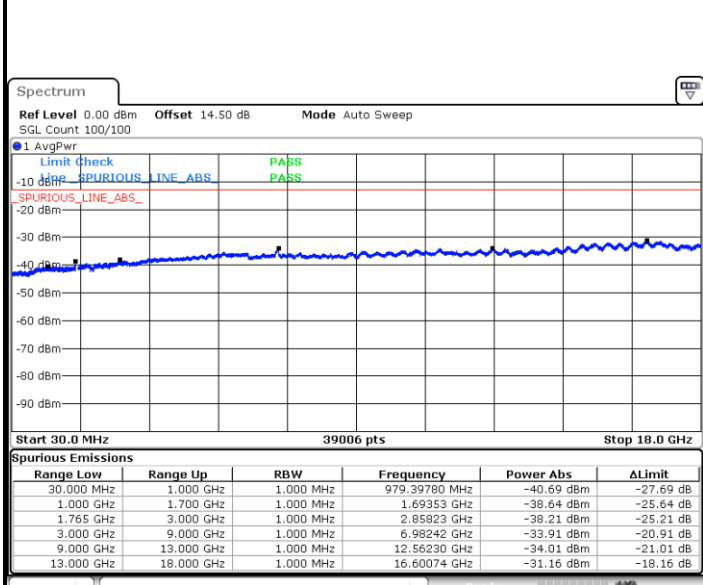

Date: 17.JUL.2018 20:44:09

LTE Band 4 / 15MHz

Lowest Channel / QPSK

Lowest Channel / 16QAM

Date: 17.JUL.2018 20:50:24

Date: 17.JUL.2018 20:51:20

Middle Channel / QPSK

Middle Channel / 16QAM

Date: 17.JUL.2018 20:52:56

Date: 17.JUL.2018 20:53:52

LTE Band 4 / 15MHz

Highest Channel / QPSK

Date: 17.JUL.2018 21:00:05

Highest Channel / 16QAM

Date: 17.JUL.2018 21:01:01

LTE Band 4 / 20MHz

Lowest Channel / QPSK

Date: 17.JUL.2018 21:07:16

Lowest Channel / 16QAM

Date: 17.JUL.2018 21:08:12

LTE Band 4 / 20MHz

Middle Channel / QPSK

Date: 17.JUL.2018 21:09:48

Middle Channel / 16QAM

Date: 17.JUL.2018 21:10:44

Highest Channel / QPSK

Date: 17.JUL.2018 21:16:58

Highest Channel / 16QAM

Date: 17.JUL.2018 21:17:54

LTE Band 5 / 1.4MHz

Lowest Channel / QPSK

Lowest Channel / 16QAM