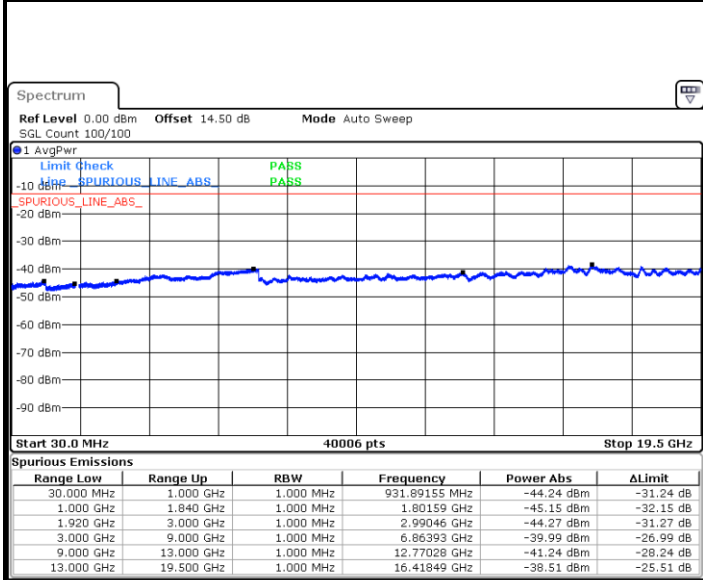

Date: 17.JUL.2018 15:08:45

LTE Band 2 / 5MHz

Lowest Channel / QPSK

Date: 17.JUL.2018 15:14:49

Lowest Channel / 16QAM

Date: 17.JUL.2018 15:15:42

Middle Channel / QPSK

Date: 17.JUL.2018 15:17:15

Middle Channel / 16QAM

Date: 17.JUL.2018 15:18:08

LTE Band 2 / 5MHz

Highest Channel / QPSK

Date: 17.JUL.2018 15:24:12

Highest Channel / 16QAM

Date: 17.JUL.2018 15:25:06

LTE Band 2 / 10MHz

Lowest Channel / QPSK

Date: 17.JUL.2018 15:31:10

Lowest Channel / 16QAM

Date: 17.JUL.2018 15:32:03

LTE Band 2 / 10MHz

Middle Channel / QPSK

Middle Channel / 16QAM

Date: 17.JUL.2018 15:33:35

Date: 17.JUL.2018 15:34:29

Highest Channel / QPSK

Highest Channel / 16QAM

Date: 17.JUL.2018 15:40:33

Date: 17.JUL.2018 15:41:26

LTE Band 2 / 15MHz

Lowest Channel / QPSK

Lowest Channel / 16QAM