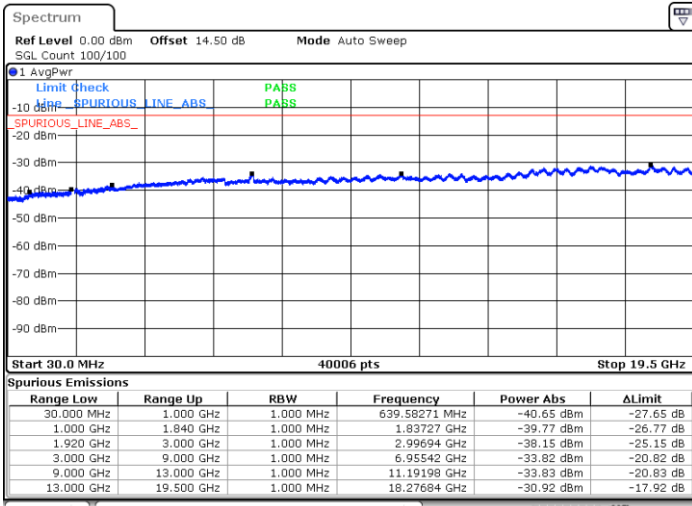

Middle Channel / 16QAM

LTE Band 2 / 5MHz

Highest Channel / QPSK

Highest Channel / 16QAM

LTE Band 2 / 10MHz

Lowest Channel / QPSK

Lowest Channel / 16QAM

LTE Band 2 / 10MHz

Middle Channel / QPSK

Middle Channel / 16QAM

Highest Channel / QPSK

Highest Channel / 16QAM

LTE Band 2 / 15MHz

Lowest Channel / QPSK

Lowest Channel / 16QAM

Middle Channel / QPSK

Middle Channel / 16QAM

LTE Band 2 / 15MHz

Highest Channel / QPSK

Highest Channel / 16QAM

LTE Band 2 / 20MHz

Lowest Channel / QPSK

Lowest Channel / 16QAM

LTE Band 2 / 20MHz

Middle Channel / QPSK

Middle Channel / 16QAM

Highest Channel / QPSK

Highest Channel / 16QAM

LTE Band 4 / 1.4MHz

Lowest Channel / QPSK

Lowest Channel / 16QAM

Middle Channel / QPSK