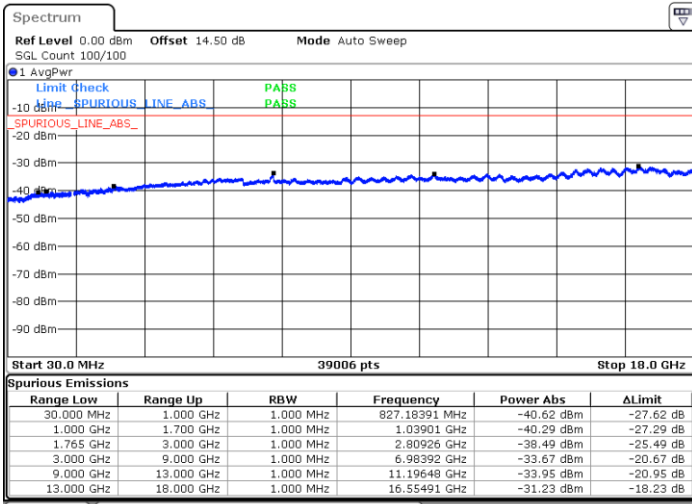

Middle Channel / QPSK

Middle Channel / 16QAM

Highest Channel / QPSK

Highest Channel / 16QAM

LTE Band 4 / 5MHz

Lowest Channel / QPSK

Lowest Channel / 16QAM

Middle Channel / QPSK

Middle Channel / 16QAM

LTE Band 4 / 5MHz

Highest Channel / QPSK

Highest Channel / 16QAM

LTE Band 4 / 10MHz

Lowest Channel / QPSK

Lowest Channel / 16QAM

LTE Band 4 / 10MHz

Middle Channel / QPSK

Middle Channel / 16QAM

Highest Channel / QPSK

Highest Channel / 16QAM

LTE Band 4 / 15MHz

Lowest Channel / QPSK

Lowest Channel / 16QAM

Middle Channel / QPSK

Middle Channel / 16QAM

LTE Band 4 / 15MHz

Highest Channel / QPSK

Highest Channel / 16QAM

LTE Band 4 / 20MHz

Lowest Channel / QPSK

Lowest Channel / 16QAM

LTE Band 4 / 20MHz