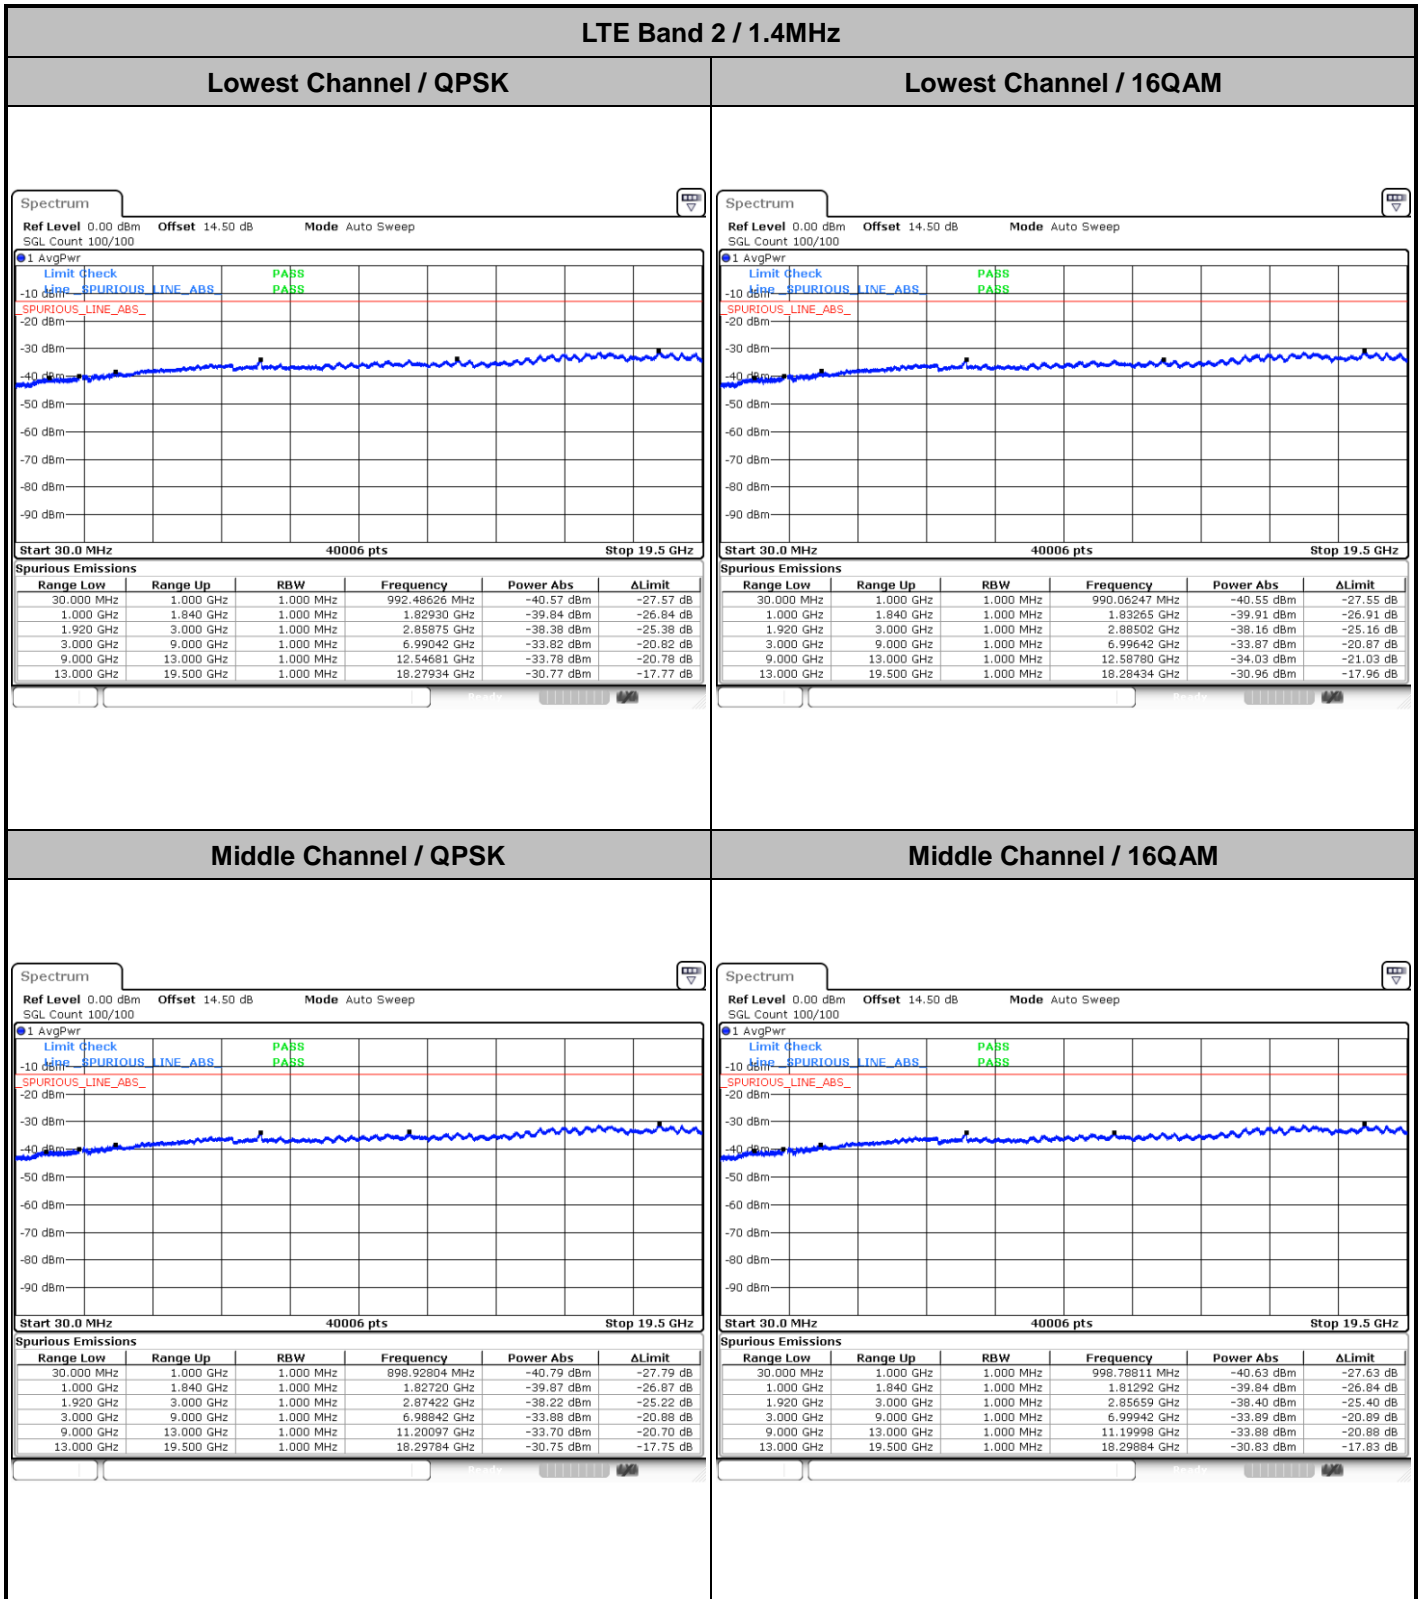

Conducted Spurious Emission

LTE Band 2 / 1.4MHz

Highest Channel / QPSK

Highest Channel / 16QAM

LTE Band 2 / 3MHz

Lowest Channel / QPSK

Lowest Channel / 16QAM

LTE Band 2 / 3MHz

Middle Channel / QPSK

Middle Channel / 16QAM

Highest Channel / QPSK

Highest Channel / 16QAM

LTE Band 2 / 5MHz

Lowest Channel / QPSK

Lowest Channel / 16QAM

Middle Channel / QPSK

Middle Channel / 16QAM

LTE Band 2 / 5MHz

Highest Channel / QPSK

Highest Channel / 16QAM

LTE Band 2 / 10MHz

Lowest Channel / QPSK

Lowest Channel / 16QAM

LTE Band 2 / 10MHz

Middle Channel / QPSK

Middle Channel / 16QAM

Highest Channel / QPSK

Highest Channel / 16QAM

LTE Band 2 / 15MHz

Lowest Channel / QPSK

Lowest Channel / 16QAM

Middle Channel / QPSK