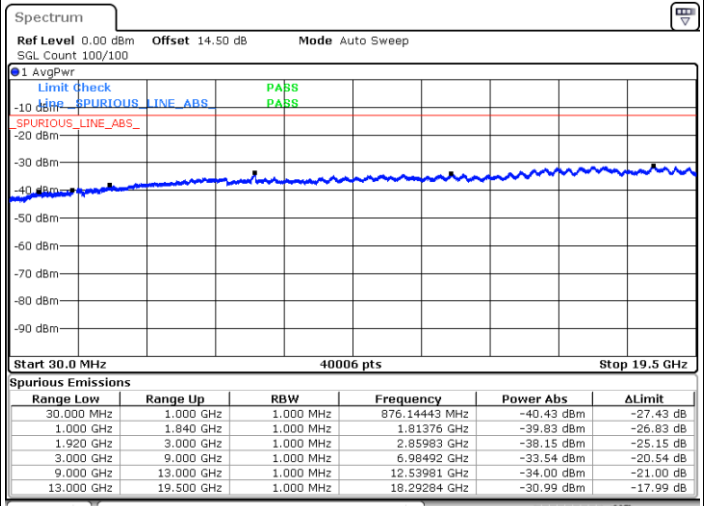

Conducted Spurious Emission

LTE Band 2 / 1.4MHz

Highest Channel / QPSK

Highest Channel / 16QAM

LTE Band 2 / 3MHz

Lowest Channel / QPSK

Lowest Channel / 16QAM

LTE Band 2 / 3MHz

Middle Channel / QPSK

Middle Channel / 16QAM

Highest Channel / QPSK

Highest Channel / 16QAM

LTE Band 2 / 5MHz

Lowest Channel / QPSK

Lowest Channel / 16QAM

Middle Channel / QPSK

Middle Channel / 16QAM

LTE Band 2 / 5MHz

Highest Channel / QPSK

Highest Channel / 16QAM

LTE Band 2 / 10MHz

Lowest Channel / QPSK

Lowest Channel / 16QAM

LTE Band 2 / 10MHz