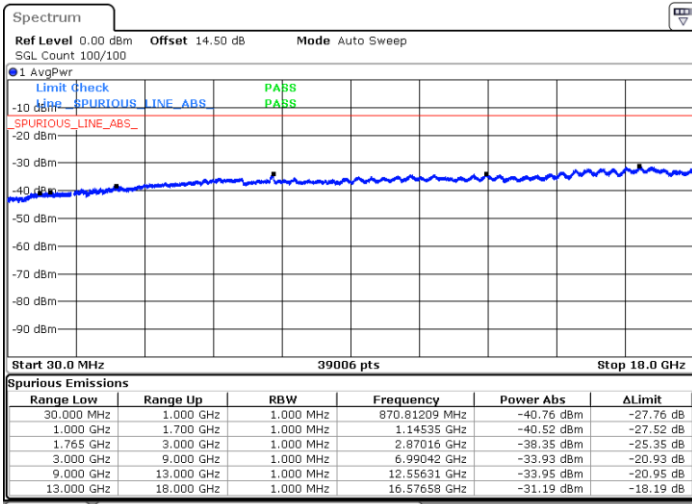

Middle Channel / QPSK

Middle Channel / 16QAM

Highest Channel / QPSK

Highest Channel / 16QAM

LTE Band 4 / 1.4MHz

Lowest Channel / QPSK

Lowest Channel / 16QAM

Middle Channel / QPSK

Middle Channel / 16QAM

LTE Band 4 / 1.4MHz

Highest Channel / QPSK

Highest Channel / 16QAM

LTE Band 4 / 3MHz

Lowest Channel / QPSK

Lowest Channel / 16QAM

LTE Band 4 / 3MHz

Middle Channel / QPSK

Middle Channel / 16QAM

Highest Channel / QPSK

Highest Channel / 16QAM

LTE Band 4 / 5MHz

Lowest Channel / QPSK

Lowest Channel / 16QAM

Middle Channel / QPSK

Middle Channel / 16QAM

LTE Band 4 / 5MHz

Highest Channel / QPSK

Highest Channel / 16QAM

LTE Band 4 / 10MHz

Lowest Channel / QPSK

Lowest Channel / 16QAM

LTE Band 4 / 10MHz