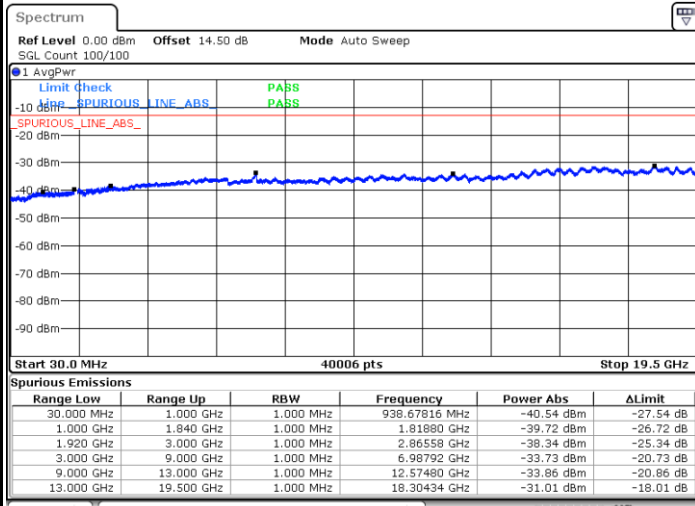

Conducted Spurious Emission

LTE Band 2 / 1.4MHz

Highest Channel / QPSK

Highest Channel / 16QAM

LTE Band 2 / 3MHz

Lowest Channel / QPSK

Lowest Channel / 16QAM

LTE Band 2 / 3MHz

Middle Channel / QPSK

Middle Channel / 16QAM

Highest Channel / QPSK

Highest Channel / 16QAM

LTE Band 2 / 5MHz

Lowest Channel / QPSK

Lowest Channel / 16QAM

Middle Channel / QPSK

Middle Channel / 16QAM

LTE Band 2 / 5MHz

Highest Channel / QPSK

Highest Channel / 16QAM

LTE Band 2 / 10MHz

Lowest Channel / QPSK

Lowest Channel / 16QAM

LTE Band 2 / 10MHz