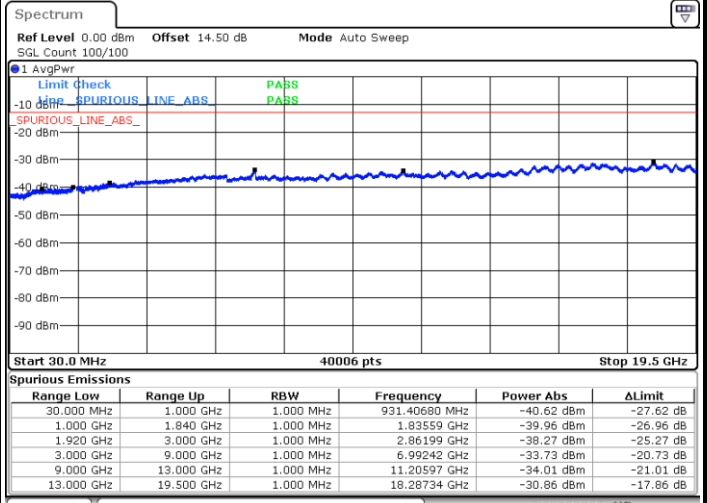

Middle Channel / QPSK

Middle Channel / 16QAM

Highest Channel / QPSK

Highest Channel / 16QAM

LTE Band 2 / 5MHz

Lowest Channel / QPSK

Lowest Channel / 16QAM

Middle Channel / QPSK

Middle Channel / 16QAM

LTE Band 2 / 5MHz

Highest Channel / QPSK

Highest Channel / 16QAM

LTE Band 2 / 10MHz

Lowest Channel / QPSK

Lowest Channel / 16QAM

LTE Band 2 / 10MHz

Middle Channel / QPSK

Middle Channel / 16QAM

Highest Channel / QPSK

Highest Channel / 16QAM

LTE Band 2 / 15MHz

Lowest Channel / QPSK

Lowest Channel / 16QAM

Middle Channel / QPSK

Middle Channel / 16QAM

LTE Band 2 / 15MHz

Highest Channel / QPSK

Highest Channel / 16QAM

LTE Band 2 / 20MHz

Lowest Channel / QPSK

Lowest Channel / 16QAM

LTE Band 2 / 20MHz