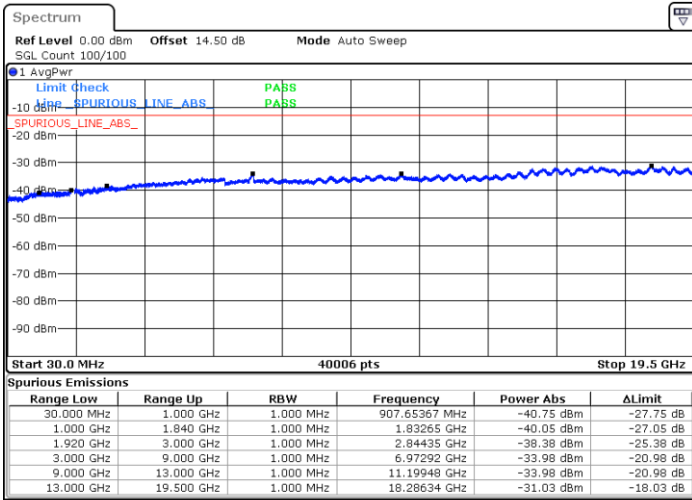

Middle Channel / QPSK

Middle Channel / 16QAM

Highest Channel / QPSK

Highest Channel / 16QAM

LTE Band 2 / 15MHz

Lowest Channel / QPSK

Lowest Channel / 16QAM

Middle Channel / QPSK

Middle Channel / 16QAM

LTE Band 2 / 15MHz

Highest Channel / QPSK

Highest Channel / 16QAM

LTE Band 2 / 20MHz

Lowest Channel / QPSK

Lowest Channel / 16QAM

LTE Band 2 / 20MHz

Middle Channel / QPSK

Middle Channel / 16QAM

Highest Channel / QPSK

Highest Channel / 16QAM

LTE Band 4 / 1.4MHz

Lowest Channel / QPSK

Lowest Channel / 16QAM

Middle Channel / QPSK

Middle Channel / 16QAM

LTE Band 4 / 1.4MHz

Highest Channel / QPSK

Highest Channel / 16QAM

LTE Band 4 / 3MHz

Lowest Channel / QPSK

Lowest Channel / 16QAM

LTE Band 4 / 3MHz