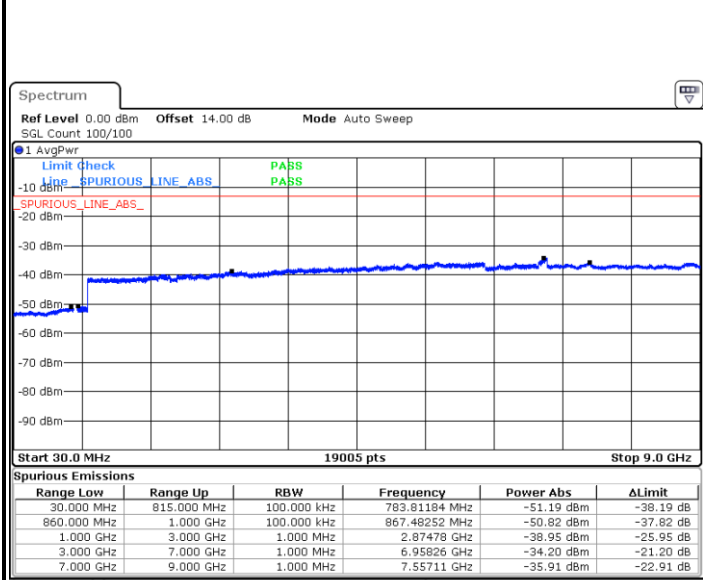

Middle Channel / 16QAM

LTE Band 4 / 15MHz

Highest Channel / QPSK

Highest Channel / 16QAM

LTE Band 4 / 20MHz

Lowest Channel / QPSK

Lowest Channel / 16QAM

LTE Band 4 / 20MHz

Middle Channel / QPSK

Middle Channel / 16QAM

Highest Channel / QPSK

Highest Channel / 16QAM

LTE Band 5 / 1.4MHz

Lowest Channel / QPSK

Lowest Channel / 16QAM

Middle Channel / QPSK

Middle Channel / 16QAM

LTE Band 5 / 1.4MHz

Highest Channel / QPSK

Highest Channel / 16QAM

LTE Band 5 / 3MHz

Lowest Channel / QPSK

Lowest Channel / 16QAM

LTE Band 5 / 3MHz

Middle Channel / QPSK

Middle Channel / 16QAM

Highest Channel / QPSK

Highest Channel / 16QAM

LTE Band 5 / 5MHz

Lowest Channel / QPSK

Lowest Channel / 16QAM

Middle Channel / QPSK