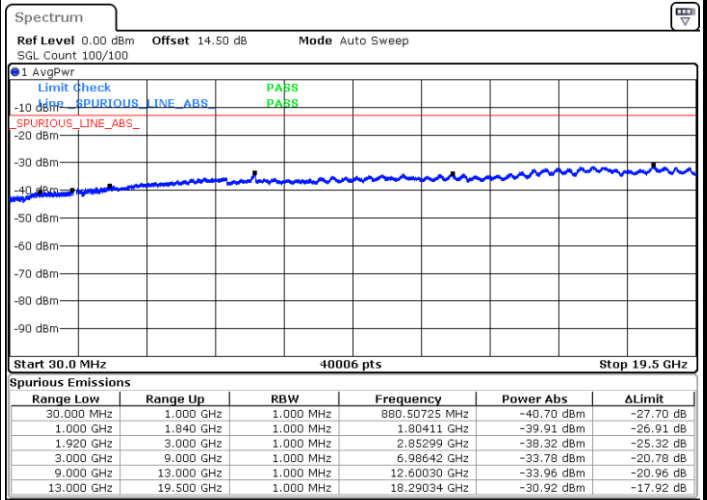

Middle Channel / QPSK

Middle Channel / 16QAM

Highest Channel / QPSK

Highest Channel / 16QAM

LTE Band 2 / 15MHz

Lowest Channel / QPSK

Lowest Channel / 16QAM

Middle Channel / QPSK

Middle Channel / 16QAM

LTE Band 2 / 15MHz

Highest Channel / QPSK

Highest Channel / 16QAM

LTE Band 2 / 20MHz

Lowest Channel / QPSK

Lowest Channel / 16QAM

LTE Band 2 / 20MHz

Middle Channel / QPSK

Middle Channel / 16QAM

Highest Channel / QPSK

Highest Channel / 16QAM

LTE Band 4 / 1.4MHz

Lowest Channel / QPSK

Lowest Channel / 16QAM

Middle Channel / QPSK

Middle Channel / 16QAM

LTE Band 4 / 1.4MHz

Highest Channel / QPSK

Highest Channel / 16QAM

LTE Band 4 / 3MHz

Lowest Channel / QPSK

Lowest Channel / 16QAM

LTE Band 4 / 3MHz