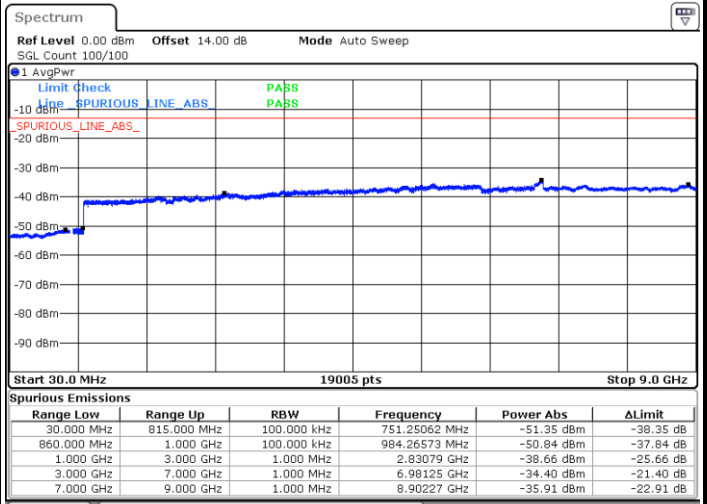

Middle Channel / 16QAM

LTE Band 5 / 1.4MHz

Highest Channel / QPSK

Highest Channel / 16QAM

LTE Band 5 / 3MHz

Lowest Channel / QPSK

Lowest Channel / 16QAM

LTE Band 5 / 3MHz

Middle Channel / QPSK

Middle Channel / 16QAM

Highest Channel / QPSK

Highest Channel / 16QAM

LTE Band 5 / 5MHz

Lowest Channel / QPSK

Lowest Channel / 16QAM

Middle Channel / QPSK

Middle Channel / 16QAM

LTE Band 5 / 5MHz

Highest Channel / QPSK

Highest Channel / 16QAM

LTE Band 5 / 10MHz

Lowest Channel / QPSK

Lowest Channel / 16QAM