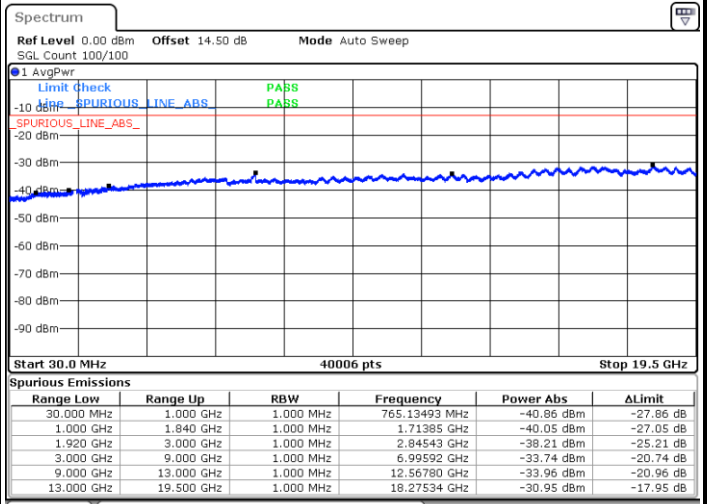

Middle Channel / QPSK

Middle Channel / 16QAM

Highest Channel / QPSK

Highest Channel / 16QAM

LTE Band 2 / 5MHz

Lowest Channel / QPSK

Lowest Channel / 16QAM

Middle Channel / QPSK

Middle Channel / 16QAM

LTE Band 2 / 5MHz

Highest Channel / QPSK

Highest Channel / 16QAM

LTE Band 2 / 10MHz

Lowest Channel / QPSK

Lowest Channel / 16QAM

LTE Band 2 / 10MHz

Middle Channel / QPSK

Middle Channel / 16QAM

Highest Channel / QPSK

Highest Channel / 16QAM

LTE Band 2 / 15MHz

Lowest Channel / QPSK

Lowest Channel / 16QAM

Middle Channel / QPSK

Middle Channel / 16QAM

LTE Band 2 / 15MHz

Highest Channel / QPSK

Highest Channel / 16QAM

LTE Band 2 / 20MHz

Lowest Channel / QPSK

Lowest Channel / 16QAM

LTE Band 2 / 20MHz