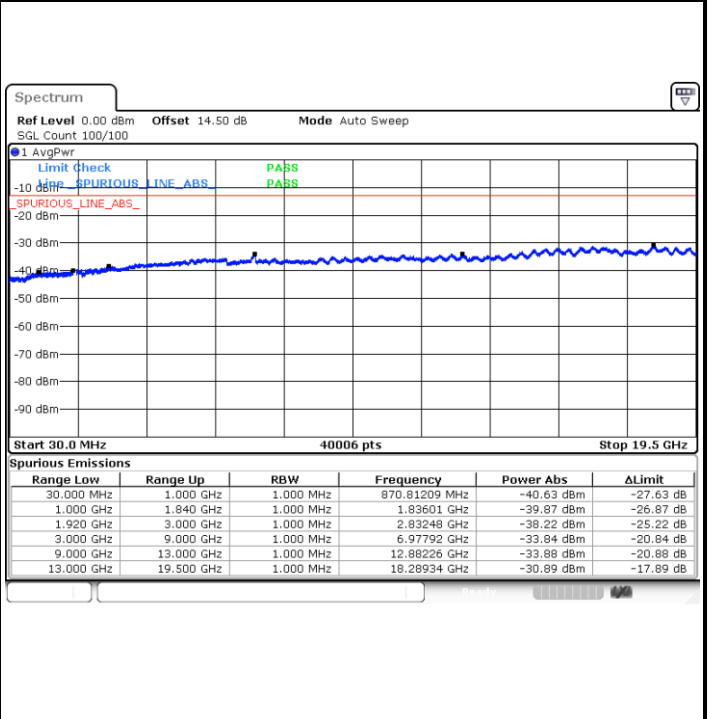

Middle Channel / QPSK

Middle Channel / 16QAM

Highest Channel / QPSK

Highest Channel / 16QAM

LTE Band 2 / 5MHz

Lowest Channel / QPSK

Lowest Channel / 16QAM

Middle Channel / QPSK

Middle Channel / 16QAM

LTE Band 2 / 5MHz

Highest Channel / QPSK

Highest Channel / 16QAM

LTE Band 2 / 10MHz

Lowest Channel / QPSK

Lowest Channel / 16QAM

LTE Band 2 / 10MHz

Middle Channel / QPSK

Middle Channel / 16QAM

Highest Channel / QPSK

Highest Channel / 16QAM

LTE Band 2 / 15MHz

Lowest Channel / QPSK

Lowest Channel / 16QAM

Middle Channel / QPSK

Middle Channel / 16QAM

LTE Band 2 / 15MHz

Highest Channel / QPSK

Highest Channel / 16QAM

LTE Band 2 / 20MHz

Lowest Channel / QPSK

Lowest Channel / 16QAM

LTE Band 2 / 20MHz