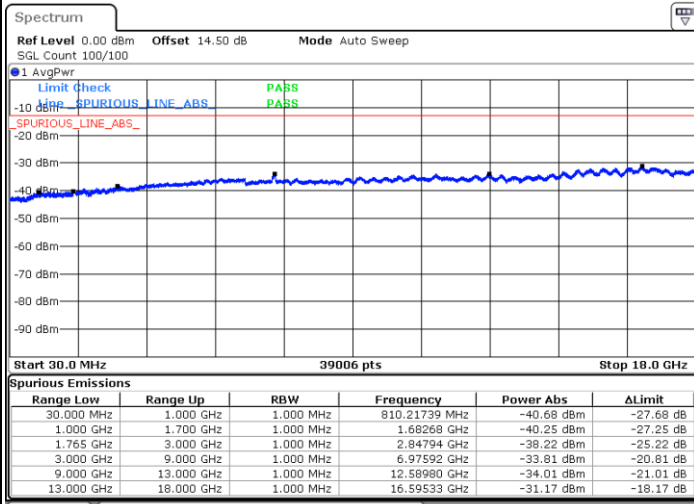

Middle Channel / 16QAM

LTE Band 2 / 15MHz

Highest Channel / QPSK

Highest Channel / 16QAM

LTE Band 2 / 20MHz

Lowest Channel / QPSK

Lowest Channel / 16QAM

LTE Band 2 / 20MHz

Middle Channel / QPSK

Middle Channel / 16QAM

Highest Channel / QPSK

Highest Channel / 16QAM

LTE Band 4 / 1.4MHz

Lowest Channel / QPSK

Lowest Channel / 16QAM

Middle Channel / QPSK

Middle Channel / 16QAM

LTE Band 4 / 1.4MHz

Highest Channel / QPSK

Highest Channel / 16QAM

LTE Band 4 / 3MHz

Lowest Channel / QPSK

Lowest Channel / 16QAM

LTE Band 4 / 3MHz

Middle Channel / QPSK

Middle Channel / 16QAM

Highest Channel / QPSK

Highest Channel / 16QAM

LTE Band 4 / 5MHz

Lowest Channel / QPSK

Lowest Channel / 16QAM

Middle Channel / QPSK