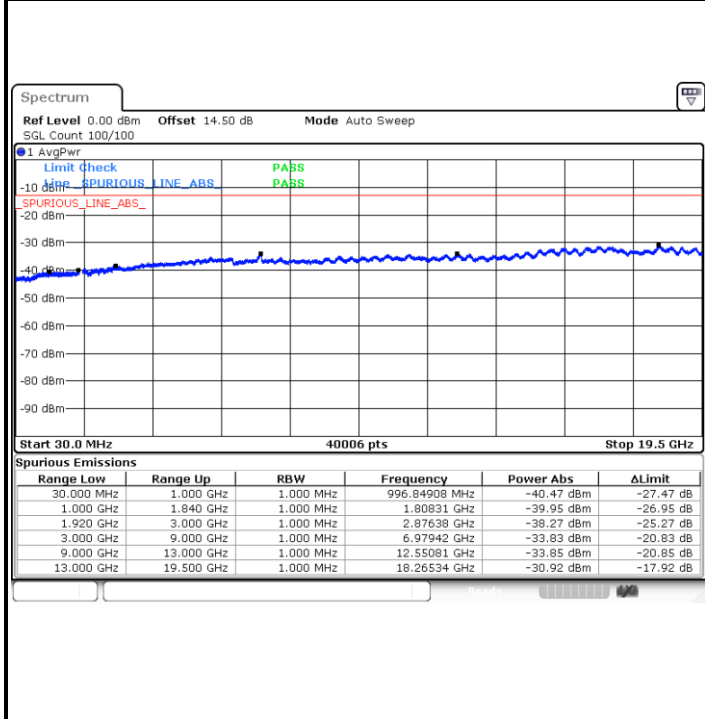

Conducted Spurious Emission

LTE Band 2 / 1.4MHz

Highest Channel / QPSK

Highest Channel / 16QAM

LTE Band 2 / 3MHz

Lowest Channel / QPSK

Lowest Channel / 16QAM

LTE Band 2 / 3MHz

Middle Channel / QPSK

Middle Channel / 16QAM

Highest Channel / QPSK

Highest Channel / 16QAM

LTE Band 2 / 5MHz

Lowest Channel / QPSK

Lowest Channel / 16QAM

Middle Channel / QPSK

Middle Channel / 16QAM

LTE Band 2 / 5MHz

Highest Channel / QPSK

Highest Channel / 16QAM

LTE Band 2 / 10MHz

Lowest Channel / QPSK

Lowest Channel / 16QAM

LTE Band 2 / 10MHz

Middle Channel / QPSK

Middle Channel / 16QAM

Highest Channel / QPSK

Highest Channel / 16QAM

LTE Band 2 / 15MHz

Lowest Channel / QPSK

Lowest Channel / 16QAM

Middle Channel / QPSK