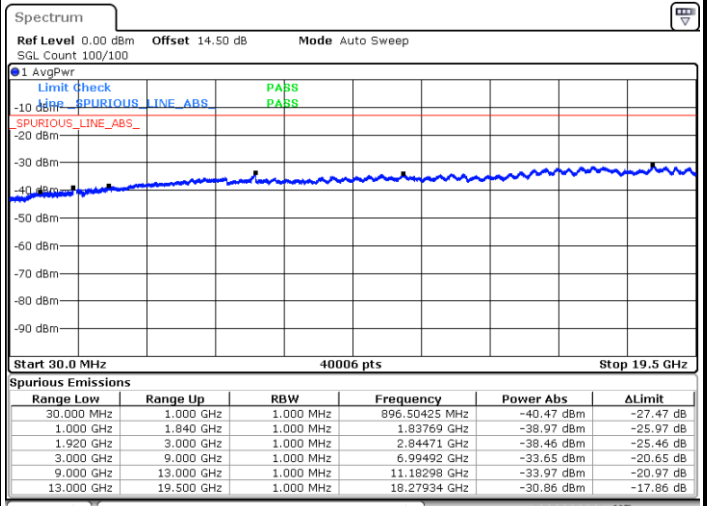

Middle Channel / 16QAM

LTE Band 2 / 5MHz

Highest Channel / QPSK

Highest Channel / 16QAM

LTE Band 2 / 10MHz

Lowest Channel / QPSK

Lowest Channel / 16QAM

LTE Band 2 / 10MHz

Middle Channel / QPSK

Middle Channel / 16QAM

Highest Channel / QPSK

Highest Channel / 16QAM

LTE Band 2 / 15MHz

Lowest Channel / QPSK

Lowest Channel / 16QAM

Middle Channel / QPSK

Middle Channel / 16QAM

LTE Band 2 / 15MHz

Highest Channel / QPSK

Highest Channel / 16QAM

LTE Band 2 / 20MHz

Lowest Channel / QPSK

Lowest Channel / 16QAM

LTE Band 2 / 20MHz

Middle Channel / QPSK

Middle Channel / 16QAM

Highest Channel / QPSK

Highest Channel / 16QAM

LTE Band 4 / 1.4MHz

Lowest Channel / QPSK

Lowest Channel / 16QAM

Middle Channel / QPSK