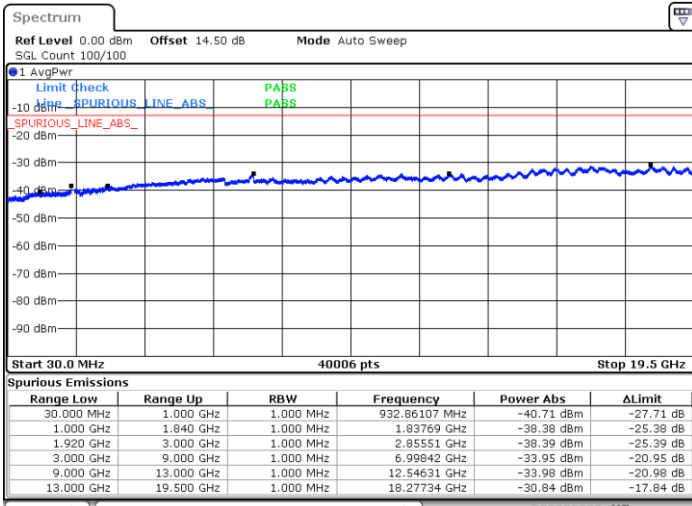

Middle Channel / 16QAM

LTE Band 2 / 5MHz

Highest Channel / QPSK

Highest Channel / 16QAM

LTE Band 2 / 10MHz

Lowest Channel / QPSK

Lowest Channel / 16QAM

LTE Band 2 / 10MHz

Middle Channel / QPSK

Middle Channel / 16QAM

Highest Channel / QPSK

Highest Channel / 16QAM

LTE Band 2 / 15MHz

Lowest Channel / QPSK

Lowest Channel / 16QAM

Middle Channel / QPSK

Middle Channel / 16QAM

LTE Band 2 / 15MHz

Highest Channel / QPSK

Highest Channel / 16QAM

LTE Band 2 / 20MHz

Lowest Channel / QPSK

Lowest Channel / 16QAM

LTE Band 2 / 20MHz

Middle Channel / QPSK

Middle Channel / 16QAM

Highest Channel / QPSK

Highest Channel / 16QAM

LTE Band 4 / 1.4MHz

Lowest Channel / QPSK

Lowest Channel / 16QAM

Middle Channel / QPSK