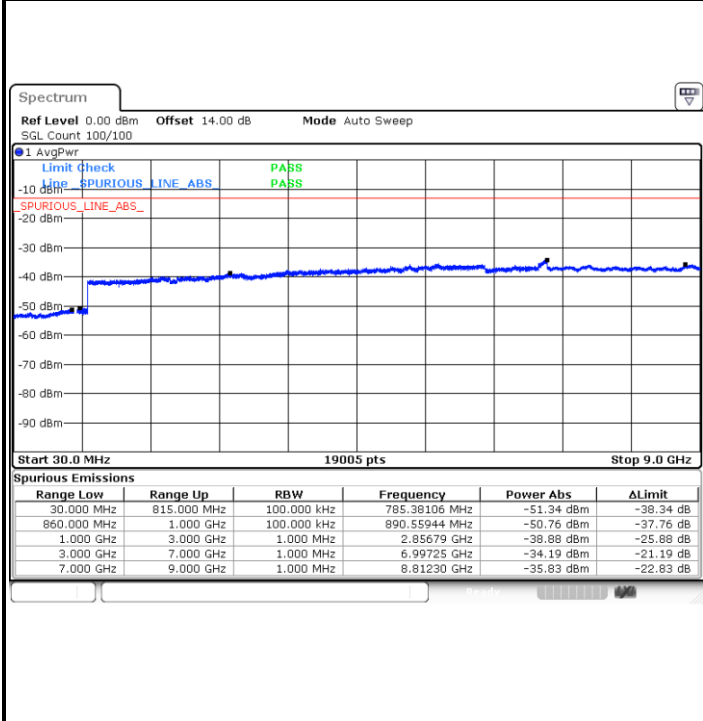

Middle Channel / 16QAM

LTE Band 4 / 15MHz

Highest Channel / QPSK

Highest Channel / 16QAM

LTE Band 4 / 20MHz

Lowest Channel / QPSK

Lowest Channel / 16QAM

LTE Band 4 / 20MHz

Middle Channel / QPSK

Middle Channel / 16QAM

Highest Channel / QPSK

Highest Channel / 16QAM

LTE Band 5 / 1.4MHz

Lowest Channel / QPSK

Lowest Channel / 16QAM

Middle Channel / QPSK

Middle Channel / 16QAM

LTE Band 5 / 1.4MHz

Highest Channel / QPSK

Highest Channel / 16QAM

LTE Band 5 / 3MHz

Lowest Channel / QPSK

Lowest Channel / 16QAM

LTE Band 5 / 3MHz