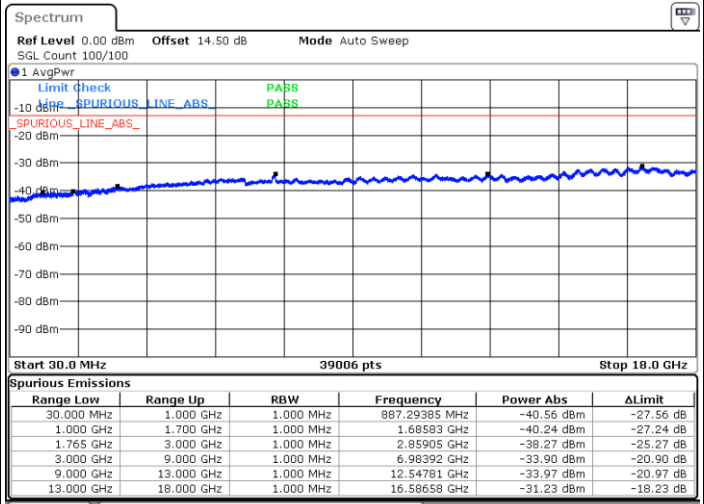

Middle Channel / QPSK

Middle Channel / 16QAM

Highest Channel / QPSK

Highest Channel / 16QAM

LTE Band 4 / 1.4MHz

Lowest Channel / QPSK

Lowest Channel / 16QAM

Middle Channel / QPSK

Middle Channel / 16QAM

LTE Band 4 / 1.4MHz

Highest Channel / QPSK

Highest Channel / 16QAM

LTE Band 4 / 3MHz

Lowest Channel / QPSK

Lowest Channel / 16QAM

LTE Band 4 / 3MHz

Middle Channel / QPSK

Middle Channel / 16QAM

Highest Channel / QPSK

Highest Channel / 16QAM

LTE Band 4 / 5MHz

Lowest Channel / QPSK

Lowest Channel / 16QAM

Middle Channel / QPSK

Middle Channel / 16QAM

LTE Band 4 / 5MHz

Highest Channel / QPSK

Highest Channel / 16QAM

LTE Band 4 / 10MHz

Lowest Channel / QPSK

Lowest Channel / 16QAM

LTE Band 4 / 10MHz