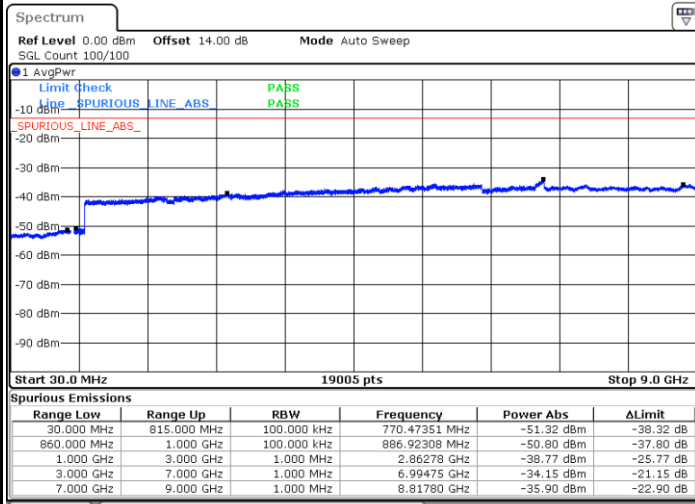

Middle Channel / 16QAM

LTE Band 4 / 15MHz

Highest Channel / QPSK

Highest Channel / 16QAM

LTE Band 4 / 20MHz

Lowest Channel / QPSK

Lowest Channel / 16QAM

LTE Band 4 / 20MHz

Middle Channel / QPSK

Middle Channel / 16QAM

Highest Channel / QPSK

Highest Channel / 16QAM

LTE Band 5 / 1.4MHz

Lowest Channel / QPSK

Lowest Channel / 16QAM

Middle Channel / QPSK

Middle Channel / 16QAM

LTE Band 5 / 1.4MHz

Highest Channel / QPSK

Highest Channel / 16QAM

LTE Band 5 / 3MHz

Lowest Channel / QPSK

Lowest Channel / 16QAM

LTE Band 5 / 3MHz