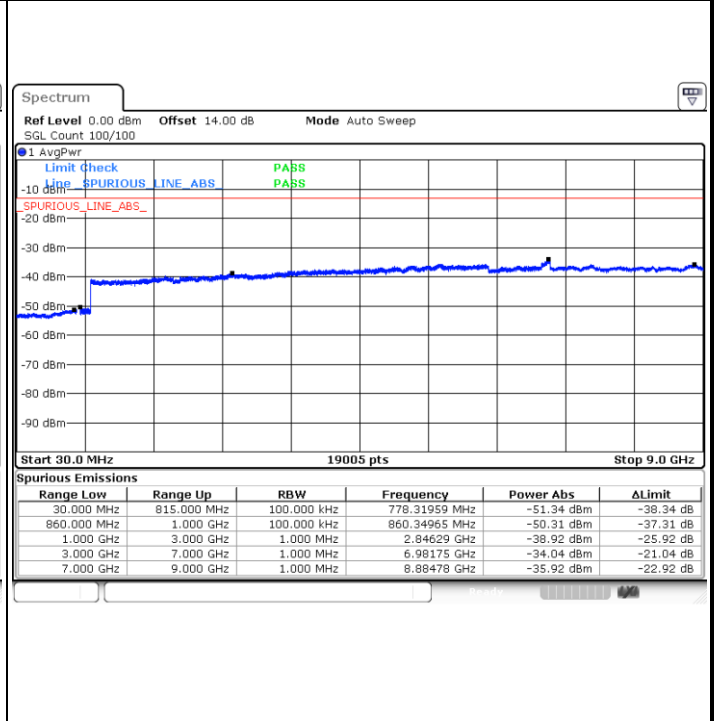

Middle Channel / QPSK

Middle Channel / 16QAM

Highest Channel / QPSK

Highest Channel / 16QAM

LTE Band 5 / 1.4MHz

Lowest Channel / QPSK

Lowest Channel / 16QAM

Middle Channel / QPSK

Middle Channel / 16QAM

LTE Band 5 / 1.4MHz

Highest Channel / QPSK

Highest Channel / 16QAM

LTE Band 5 / 3MHz

Lowest Channel / QPSK

Lowest Channel / 16QAM

LTE Band 5 / 3MHz

Middle Channel / QPSK

Middle Channel / 16QAM

Highest Channel / QPSK

Highest Channel / 16QAM

LTE Band 5 / 5MHz

Lowest Channel / QPSK

Lowest Channel / 16QAM

Middle Channel / QPSK