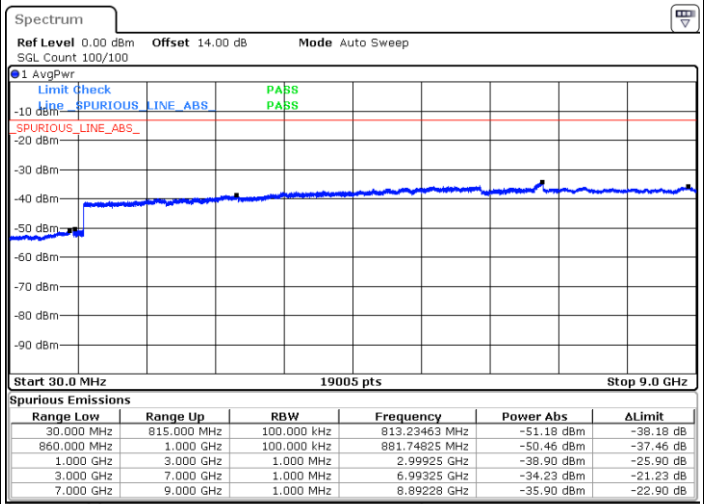

Middle Channel / 16QAM

LTE Band 4 / 15MHz

Highest Channel / QPSK

Highest Channel / 16QAM

LTE Band 4 / 20MHz

Lowest Channel / QPSK

Lowest Channel / 16QAM

LTE Band 4 / 20MHz

Middle Channel / QPSK

Middle Channel / 16QAM

Highest Channel / QPSK

Highest Channel / 16QAM

LTE Band 5 / 1.4MHz

Lowest Channel / QPSK

Lowest Channel / 16QAM

Middle Channel / QPSK

Middle Channel / 16QAM

LTE Band 5 / 1.4MHz

Highest Channel / QPSK

Highest Channel / 16QAM

LTE Band 5 / 3MHz

Lowest Channel / QPSK

Lowest Channel / 16QAM

LTE Band 5 / 3MHz