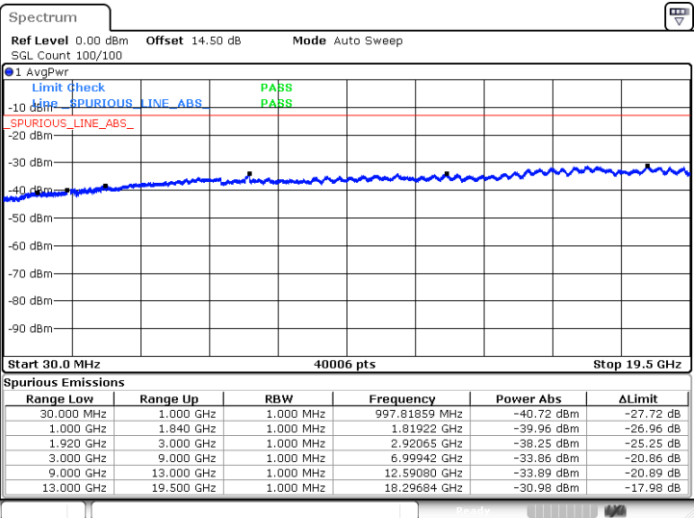

Conducted Spurious Emission

LTE Band 2 / 1.4MHz

Highest Channel / QPSK

Highest Channel / 16QAM

LTE Band 2 / 3MHz

Lowest Channel / QPSK

Lowest Channel / 16QAM

LTE Band 2 / 3MHz

Middle Channel / QPSK

Middle Channel / 16QAM

Highest Channel / QPSK

Highest Channel / 16QAM

LTE Band 2 / 5MHz

Lowest Channel / QPSK

Lowest Channel / 16QAM

Middle Channel / QPSK

Middle Channel / 16QAM

LTE Band 2 / 5MHz

Highest Channel / QPSK

Highest Channel / 16QAM

LTE Band 2 / 10MHz

Lowest Channel / QPSK

Lowest Channel / 16QAM

LTE Band 2 / 10MHz

Middle Channel / QPSK

Middle Channel / 16QAM

Highest Channel / QPSK

Highest Channel / 16QAM

LTE Band 2 / 15MHz

Lowest Channel / QPSK

Lowest Channel / 16QAM

Middle Channel / QPSK