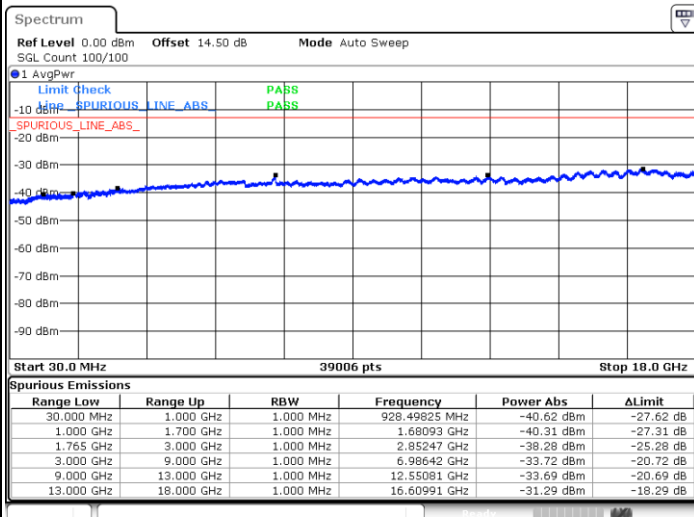

Middle Channel / QPSK

Middle Channel / 16QAM

Highest Channel / QPSK

Highest Channel / 16QAM

LTE Band 4 / 1.4MHz

Lowest Channel / QPSK

Lowest Channel / 16QAM

Middle Channel / QPSK

Middle Channel / 16QAM

LTE Band 4 / 1.4MHz

Highest Channel / QPSK

Highest Channel / 16QAM

LTE Band 4 / 3MHz

Lowest Channel / QPSK

Lowest Channel / 16QAM

LTE Band 4 / 3MHz

Middle Channel / QPSK

Middle Channel / 16QAM

Highest Channel / QPSK

Highest Channel / 16QAM

LTE Band 4 / 5MHz

Lowest Channel / QPSK

Lowest Channel / 16QAM

Middle Channel / QPSK

Middle Channel / 16QAM

LTE Band 4 / 5MHz

Highest Channel / QPSK

Highest Channel / 16QAM

LTE Band 4 / 10MHz

Lowest Channel / QPSK

Lowest Channel / 16QAM

LTE Band 4 / 10MHz