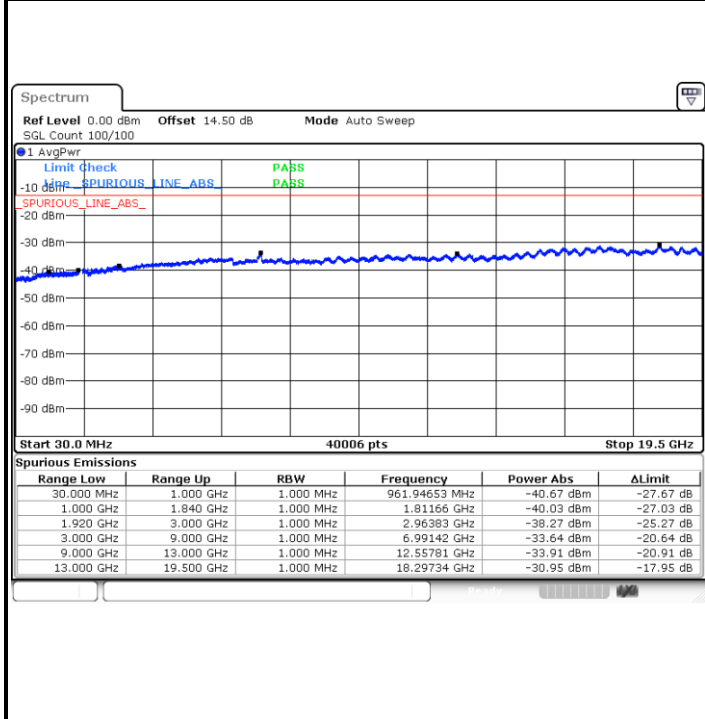

Conducted Spurious Emission

LTE Band 2 / 1.4MHz

Highest Channel / QPSK

Highest Channel / 16QAM

LTE Band 2 / 3MHz

Lowest Channel / QPSK

Lowest Channel / 16QAM

LTE Band 2 / 3MHz

Middle Channel / QPSK

Middle Channel / 16QAM

Highest Channel / QPSK

Highest Channel / 16QAM

LTE Band 2 / 5MHz

Lowest Channel / QPSK

Lowest Channel / 16QAM

Middle Channel / QPSK

Middle Channel / 16QAM

LTE Band 2 / 5MHz

Highest Channel / QPSK

Highest Channel / 16QAM

LTE Band 2 / 10MHz

Lowest Channel / QPSK

Lowest Channel / 16QAM

LTE Band 2 / 10MHz