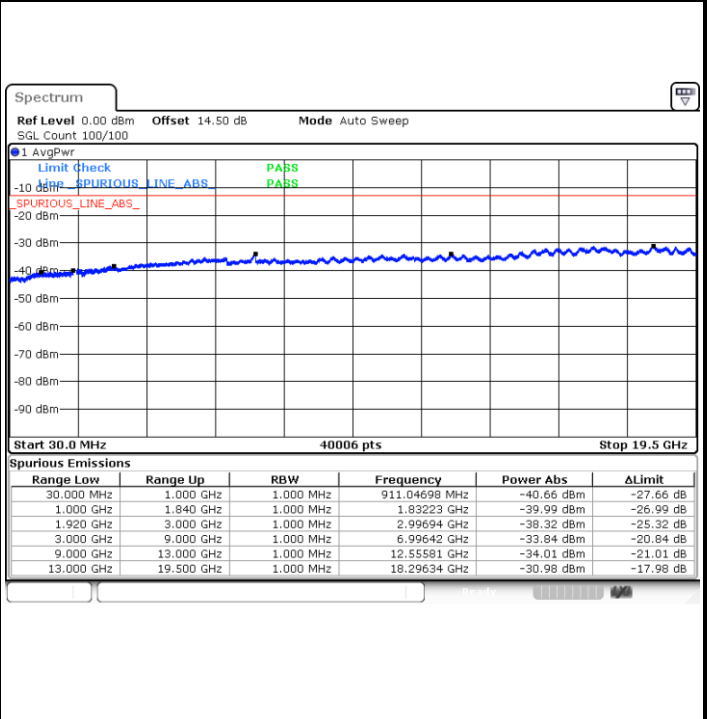

Conducted Spurious Emission

LTE Band 2 / 1.4MHz

Highest Channel / QPSK

Highest Channel / 16QAM

LTE Band 2 / 3MHz

Lowest Channel / QPSK

Lowest Channel / 16QAM

LTE Band 2 / 3MHz

Middle Channel / QPSK

Middle Channel / 16QAM

Highest Channel / QPSK

Highest Channel / 16QAM

LTE Band 2 / 5MHz

Lowest Channel / QPSK

Lowest Channel / 16QAM

Middle Channel / QPSK

Middle Channel / 16QAM

LTE Band 2 / 5MHz

Highest Channel / QPSK

Highest Channel / 16QAM

LTE Band 2 / 10MHz

Lowest Channel / QPSK

Lowest Channel / 16QAM

LTE Band 2 / 10MHz