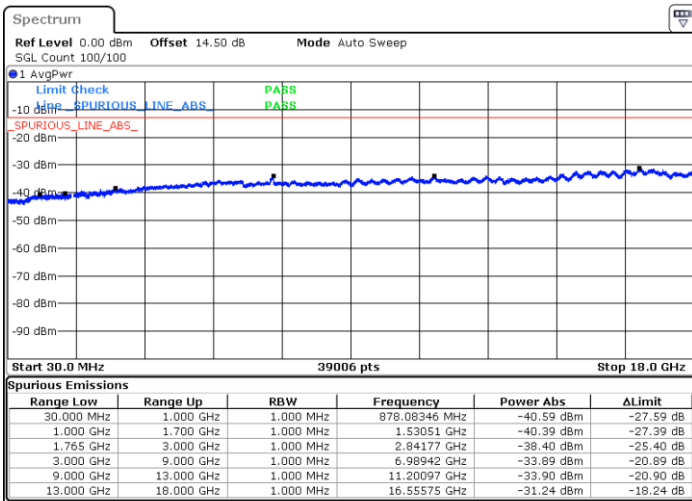

Middle Channel / 16QAM

LTE Band 4 / 1.4MHz

Highest Channel / QPSK

Highest Channel / 16QAM

LTE Band 4 / 3MHz

Lowest Channel / QPSK

Lowest Channel / 16QAM

LTE Band 4 / 3MHz

Middle Channel / QPSK

Middle Channel / 16QAM

Highest Channel / QPSK

Highest Channel / 16QAM

LTE Band 4 / 5MHz

Lowest Channel / QPSK

Lowest Channel / 16QAM

Middle Channel / QPSK

Middle Channel / 16QAM

LTE Band 4 / 5MHz

Highest Channel / QPSK

Highest Channel / 16QAM

LTE Band 4 / 10MHz

Lowest Channel / QPSK

Lowest Channel / 16QAM

LTE Band 4 / 10MHz