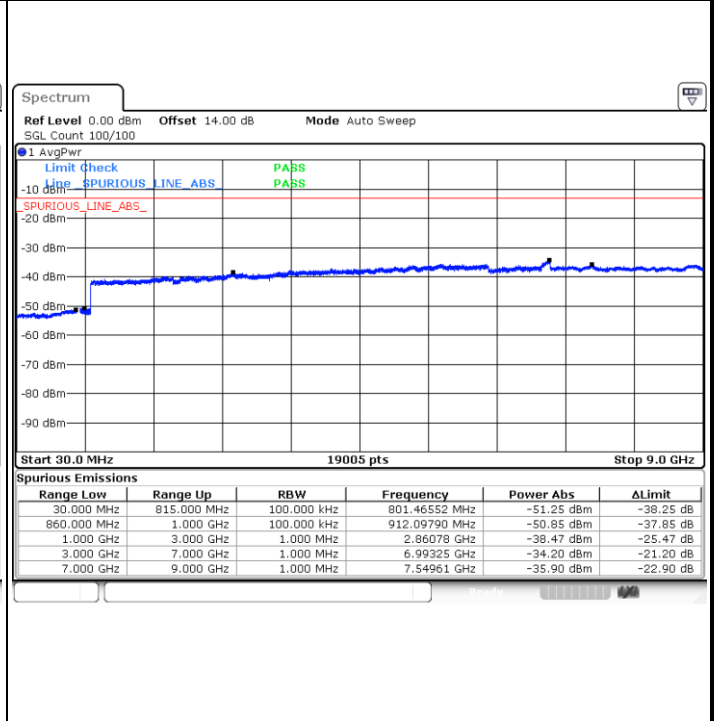

Middle Channel / QPSK

Middle Channel / 16QAM

Highest Channel / QPSK

Highest Channel / 16QAM

LTE Band 5 / 5MHz

Lowest Channel / QPSK

Lowest Channel / 16QAM

Middle Channel / QPSK

Middle Channel / 16QAM

LTE Band 5 / 5MHz

Highest Channel / QPSK

Highest Channel / 16QAM

LTE Band 5 / 10MHz

Lowest Channel / QPSK

Lowest Channel / 16QAM