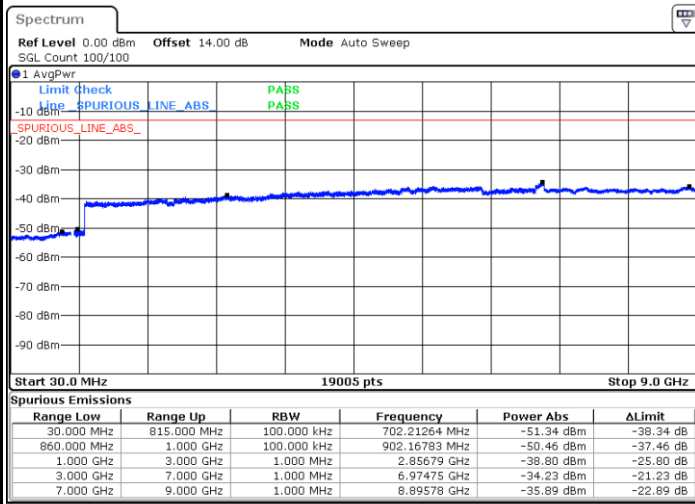

Middle Channel / 16QAM

LTE Band 4 / 15MHz

Highest Channel / QPSK

Highest Channel / 16QAM

LTE Band 4 / 20MHz

Lowest Channel / QPSK

Lowest Channel / 16QAM

LTE Band 4 / 20MHz

Middle Channel / QPSK

Middle Channel / 16QAM

Highest Channel / QPSK

Highest Channel / 16QAM

LTE Band 5 / 1.4MHz

Lowest Channel / QPSK

Lowest Channel / 16QAM

Middle Channel / QPSK

Middle Channel / 16QAM

LTE Band 5 / 1.4MHz

Highest Channel / QPSK

Highest Channel / 16QAM

LTE Band 5 / 3MHz

Lowest Channel / QPSK

Lowest Channel / 16QAM

LTE Band 5 / 3MHz