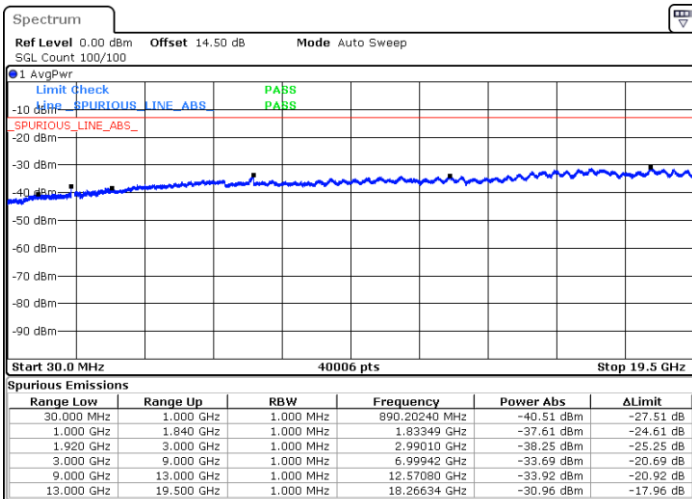

Middle Channel / QPSK

Middle Channel / 16QAM

Highest Channel / QPSK

Highest Channel / 16QAM

LTE Band 2 / 15MHz

Lowest Channel / QPSK

Lowest Channel / 16QAM

Middle Channel / QPSK

Middle Channel / 16QAM

LTE Band 2 / 15MHz

Highest Channel / QPSK

Highest Channel / 16QAM

LTE Band 2 / 20MHz

Lowest Channel / QPSK

Lowest Channel / 16QAM

LTE Band 2 / 20MHz

Middle Channel / QPSK

Middle Channel / 16QAM

Highest Channel / QPSK

Highest Channel / 16QAM

LTE Band 4 / 1.4MHz

Lowest Channel / QPSK

Lowest Channel / 16QAM

Middle Channel / QPSK

Middle Channel / 16QAM

LTE Band 4 / 1.4MHz

Highest Channel / QPSK

Highest Channel / 16QAM

LTE Band 4 / 3MHz

Lowest Channel / QPSK

Lowest Channel / 16QAM

LTE Band 4 / 3MHz