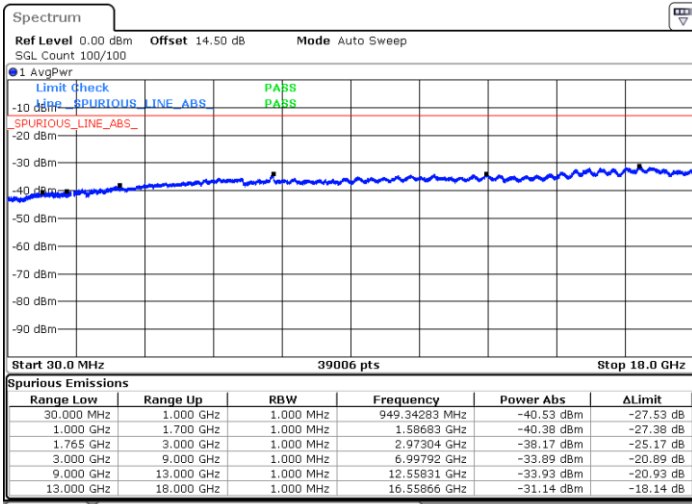

Middle Channel / QPSK

Middle Channel / 16QAM

Highest Channel / QPSK

Highest Channel / 16QAM

LTE Band 4 / 5MHz

Lowest Channel / QPSK

Lowest Channel / 16QAM

Middle Channel / QPSK

Middle Channel / 16QAM

LTE Band 4 / 5MHz

Highest Channel / QPSK

Highest Channel / 16QAM

LTE Band 4 / 10MHz

Lowest Channel / QPSK

Lowest Channel / 16QAM

LTE Band 4 / 10MHz

Middle Channel / QPSK

Middle Channel / 16QAM

Highest Channel / QPSK

Highest Channel / 16QAM

LTE Band 4 / 15MHz

Lowest Channel / QPSK

Lowest Channel / 16QAM

Middle Channel / QPSK

Middle Channel / 16QAM

LTE Band 4 / 15MHz

Highest Channel / QPSK

Highest Channel / 16QAM

LTE Band 4 / 20MHz

Lowest Channel / QPSK

Lowest Channel / 16QAM

LTE Band 4 / 20MHz