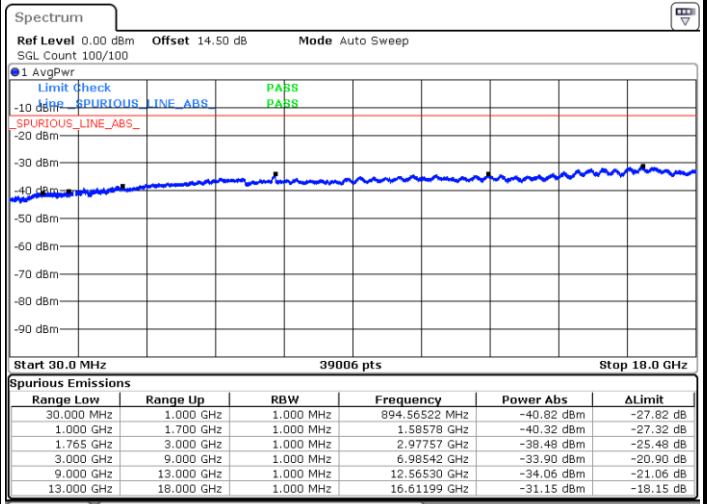

Middle Channel / 16QAM

LTE Band 2 / 15MHz

Highest Channel / QPSK

Highest Channel / 16QAM

LTE Band 2 / 20MHz

Lowest Channel / QPSK

Lowest Channel / 16QAM

LTE Band 2 / 20MHz

Middle Channel / QPSK

Middle Channel / 16QAM

Highest Channel / QPSK

Highest Channel / 16QAM

LTE Band 4 / 1.4MHz

Lowest Channel / QPSK

Lowest Channel / 16QAM

Middle Channel / QPSK

Middle Channel / 16QAM

LTE Band 4 / 1.4MHz

Highest Channel / QPSK

Highest Channel / 16QAM

LTE Band 4 / 3MHz

Lowest Channel / QPSK

Lowest Channel / 16QAM

LTE Band 4 / 3MHz

Middle Channel / QPSK

Middle Channel / 16QAM

Highest Channel / QPSK

Highest Channel / 16QAM

LTE Band 4 / 5MHz

Lowest Channel / QPSK

Lowest Channel / 16QAM

Middle Channel / QPSK