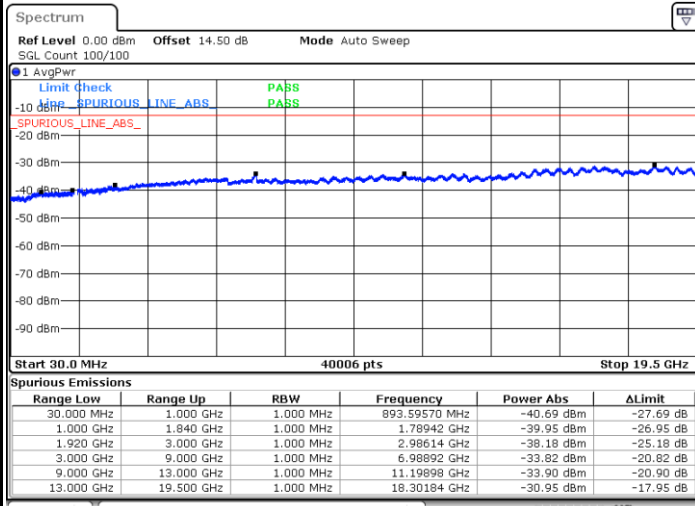

Conducted Spurious Emission

LTE Band 2 / 1.4MHz

Highest Channel / QPSK

Highest Channel / 16QAM

LTE Band 2 / 3MHz

Lowest Channel / QPSK

Lowest Channel / 16QAM

LTE Band 2 / 3MHz

Middle Channel / QPSK

Middle Channel / 16QAM

Highest Channel / QPSK

Highest Channel / 16QAM

LTE Band 2 / 5MHz

Lowest Channel / QPSK

Lowest Channel / 16QAM

Middle Channel / QPSK

Middle Channel / 16QAM

LTE Band 2 / 5MHz

Highest Channel / QPSK

Highest Channel / 16QAM

LTE Band 2 / 10MHz

Lowest Channel / QPSK

Lowest Channel / 16QAM

LTE Band 2 / 10MHz