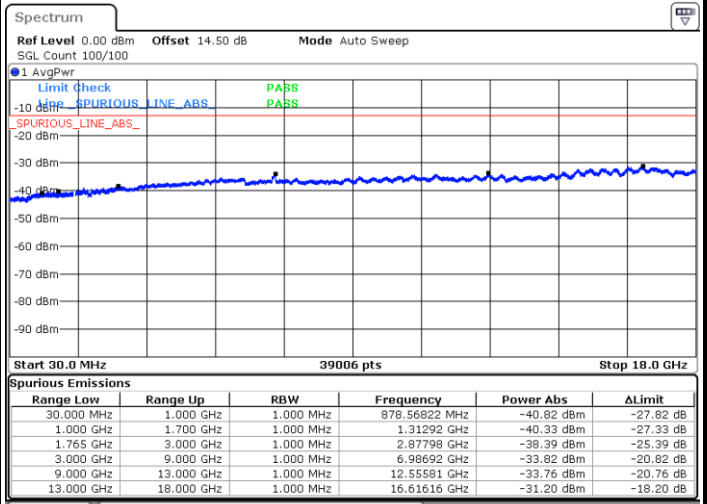

Middle Channel / 16QAM

LTE Band 4 / 5MHz

Highest Channel / QPSK

Highest Channel / 16QAM

LTE Band 4 / 10MHz

Lowest Channel / QPSK

Lowest Channel / 16QAM

LTE Band 4 / 10MHz

Middle Channel / QPSK

Middle Channel / 16QAM

Highest Channel / QPSK

Highest Channel / 16QAM

LTE Band 4 / 15MHz

Lowest Channel / QPSK

Lowest Channel / 16QAM

Middle Channel / QPSK

Middle Channel / 16QAM

LTE Band 4 / 15MHz

Highest Channel / QPSK

Highest Channel / 16QAM

LTE Band 4 / 20MHz

Lowest Channel / QPSK

Lowest Channel / 16QAM

LTE Band 4 / 20MHz