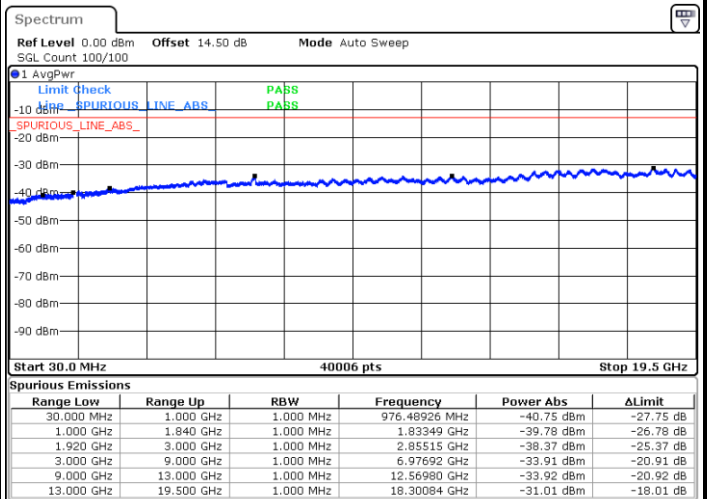

Middle Channel / QPSK

Middle Channel / 16QAM

Highest Channel / QPSK

Highest Channel / 16QAM

LTE Band 2 / 15MHz

Lowest Channel / QPSK

Lowest Channel / 16QAM

Middle Channel / QPSK

Middle Channel / 16QAM

LTE Band 2 / 15MHz

Highest Channel / QPSK

Highest Channel / 16QAM

LTE Band 2 / 20MHz

Lowest Channel / QPSK

Lowest Channel / 16QAM

LTE Band 2 / 20MHz

Middle Channel / QPSK

Middle Channel / 16QAM

Highest Channel / QPSK

Highest Channel / 16QAM

LTE Band 4 / 1.4MHz

Lowest Channel / QPSK

Lowest Channel / 16QAM

Middle Channel / QPSK

Middle Channel / 16QAM

LTE Band 4 / 1.4MHz

Highest Channel / QPSK

Highest Channel / 16QAM

LTE Band 4 / 3MHz

Lowest Channel / QPSK

Lowest Channel / 16QAM

LTE Band 4 / 3MHz