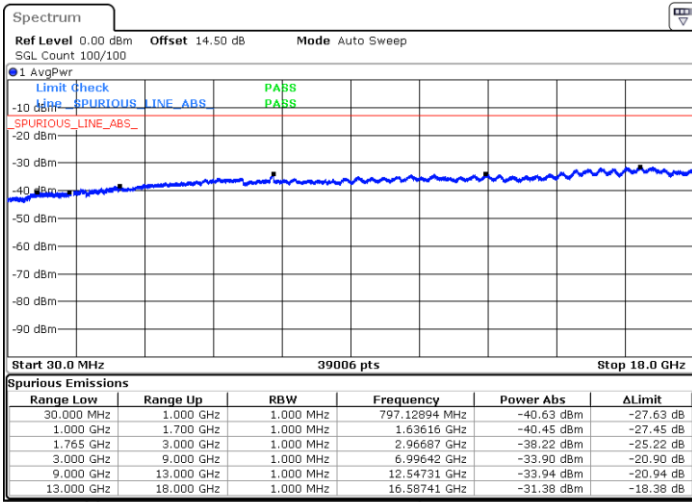

Middle Channel / 16QAM

LTE Band 4 / 1.4MHz

Highest Channel / QPSK

Highest Channel / 16QAM

LTE Band 4 / 3MHz

Lowest Channel / QPSK

Lowest Channel / 16QAM

LTE Band 4 / 3MHz

Middle Channel / QPSK

Middle Channel / 16QAM

Highest Channel / QPSK

Highest Channel / 16QAM

LTE Band 4 / 5MHz

Lowest Channel / QPSK

Lowest Channel / 16QAM

Middle Channel / QPSK

Middle Channel / 16QAM

LTE Band 4 / 5MHz

Highest Channel / QPSK

Highest Channel / 16QAM

LTE Band 4 / 10MHz

Lowest Channel / QPSK

Lowest Channel / 16QAM

LTE Band 4 / 10MHz

Middle Channel / QPSK

Middle Channel / 16QAM

Highest Channel / QPSK

Highest Channel / 16QAM

LTE Band 4 / 15MHz

Lowest Channel / QPSK

Lowest Channel / 16QAM

Middle Channel / QPSK