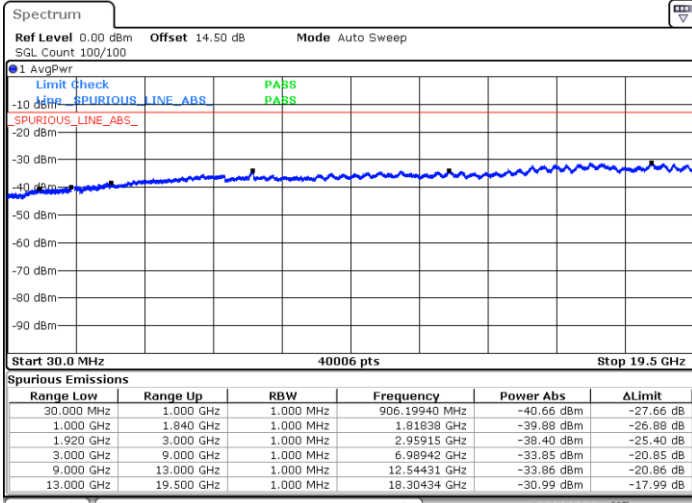

Middle Channel / QPSK

Middle Channel / 16QAM

Highest Channel / QPSK

Highest Channel / 16QAM

LTE Band 2 / 5MHz

Lowest Channel / QPSK

Lowest Channel / 16QAM

Middle Channel / QPSK

Middle Channel / 16QAM

LTE Band 2 / 5MHz

Highest Channel / QPSK

Highest Channel / 16QAM

LTE Band 2 / 10MHz

Lowest Channel / QPSK

Lowest Channel / 16QAM

LTE Band 2 / 10MHz

Middle Channel / QPSK

Middle Channel / 16QAM

Highest Channel / QPSK

Highest Channel / 16QAM

LTE Band 2 / 15MHz

Lowest Channel / QPSK

Lowest Channel / 16QAM

Middle Channel / QPSK

Middle Channel / 16QAM

LTE Band 2 / 15MHz

Highest Channel / QPSK

Highest Channel / 16QAM

LTE Band 2 / 20MHz

Lowest Channel / QPSK

Lowest Channel / 16QAM

LTE Band 2 / 20MHz