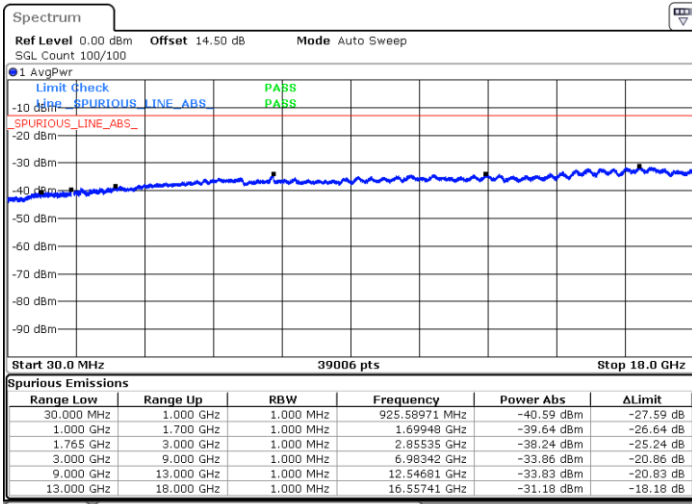

Middle Channel / 16QAM

LTE Band 4 / 5MHz

Highest Channel / QPSK

Highest Channel / 16QAM

LTE Band 4 / 10MHz

Lowest Channel / QPSK

Lowest Channel / 16QAM

LTE Band 4 / 10MHz

Middle Channel / QPSK

Middle Channel / 16QAM

Highest Channel / QPSK

Highest Channel / 16QAM

LTE Band 4 / 15MHz

Lowest Channel / QPSK

Lowest Channel / 16QAM

Middle Channel / QPSK

Middle Channel / 16QAM

LTE Band 4 / 15MHz

Highest Channel / QPSK

Highest Channel / 16QAM

LTE Band 4 / 20MHz

Lowest Channel / QPSK

Lowest Channel / 16QAM

LTE Band 4 / 20MHz