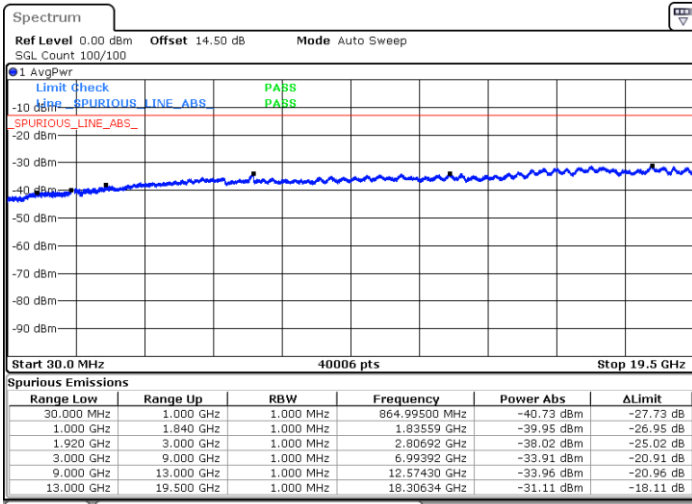

Middle Channel / QPSK

Middle Channel / 16QAM

Highest Channel / QPSK

Highest Channel / 16QAM

LTE Band 2 / 5MHz

Lowest Channel / QPSK

Lowest Channel / 16QAM

Middle Channel / QPSK

Middle Channel / 16QAM

LTE Band 2 / 5MHz

Highest Channel / QPSK

Highest Channel / 16QAM

LTE Band 2 / 10MHz

Lowest Channel / QPSK

Lowest Channel / 16QAM

LTE Band 2 / 10MHz

Middle Channel / QPSK

Middle Channel / 16QAM

Highest Channel / QPSK

Highest Channel / 16QAM

LTE Band 2 / 15MHz

Lowest Channel / QPSK

Lowest Channel / 16QAM

Middle Channel / QPSK

Middle Channel / 16QAM

LTE Band 2 / 15MHz

Highest Channel / QPSK

Highest Channel / 16QAM

LTE Band 2 / 20MHz

Lowest Channel / QPSK

Lowest Channel / 16QAM

LTE Band 2 / 20MHz