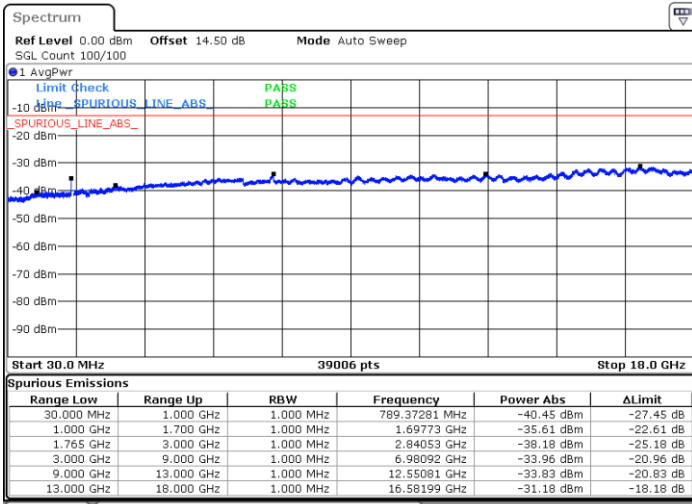

Middle Channel / 16QAM

LTE Band 4 / 5MHz

Highest Channel / QPSK

Highest Channel / 16QAM

LTE Band 4 / 10MHz

Lowest Channel / QPSK

Lowest Channel / 16QAM

LTE Band 4 / 10MHz

Middle Channel / QPSK

Middle Channel / 16QAM

Highest Channel / QPSK

Highest Channel / 16QAM

LTE Band 4 / 15MHz

Lowest Channel / QPSK

Lowest Channel / 16QAM

Middle Channel / QPSK

Middle Channel / 16QAM

LTE Band 4 / 15MHz

Highest Channel / QPSK

Highest Channel / 16QAM

LTE Band 4 / 20MHz

Lowest Channel / QPSK

Lowest Channel / 16QAM

LTE Band 4 / 20MHz