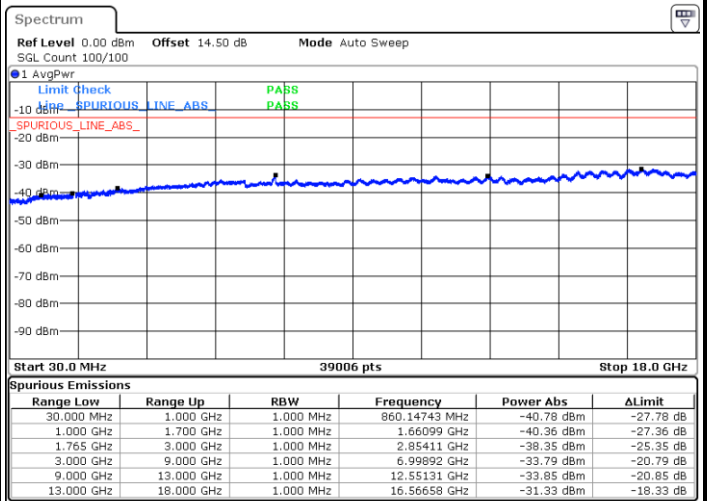

Middle Channel / 16QAM

LTE Band 4 / 1.4MHz

Highest Channel / QPSK

Highest Channel / 16QAM

LTE Band 4 / 3MHz

Lowest Channel / QPSK

Lowest Channel / 16QAM

LTE Band 4 / 3MHz

Middle Channel / QPSK

Middle Channel / 16QAM

Highest Channel / QPSK

Highest Channel / 16QAM

LTE Band 4 / 5MHz

Lowest Channel / QPSK

Lowest Channel / 16QAM

Middle Channel / QPSK

Middle Channel / 16QAM

LTE Band 4 / 5MHz

Highest Channel / QPSK

Highest Channel / 16QAM

LTE Band 4 / 10MHz

Lowest Channel / QPSK

Lowest Channel / 16QAM

LTE Band 4 / 10MHz