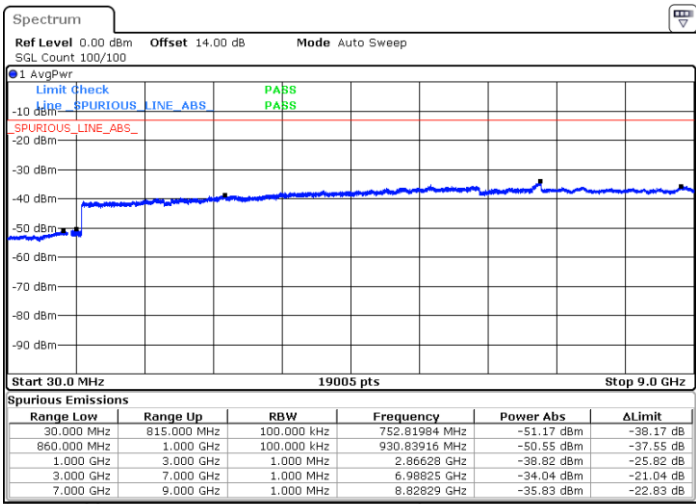

Middle Channel / 16QAM

LTE Band 5 / 1.4MHz

Highest Channel / QPSK

Highest Channel / 16QAM

LTE Band 5 / 3MHz

Lowest Channel / QPSK

Lowest Channel / 16QAM

LTE Band 5 / 3MHz

Middle Channel / QPSK

Middle Channel / 16QAM

Highest Channel / QPSK

Highest Channel / 16QAM

LTE Band 5 / 5MHz

Lowest Channel / QPSK

Lowest Channel / 16QAM

Middle Channel / QPSK

Middle Channel / 16QAM

LTE Band 5 / 5MHz

Highest Channel / QPSK

Highest Channel / 16QAM

LTE Band 5 / 10MHz

Lowest Channel / QPSK

Lowest Channel / 16QAM