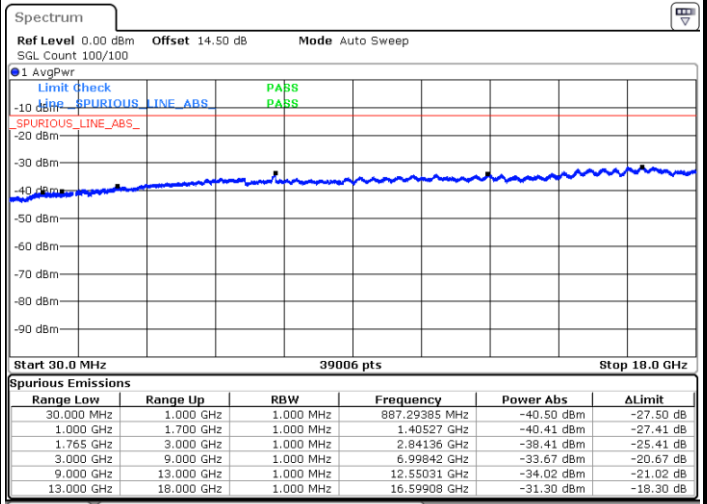

Middle Channel / QPSK

Middle Channel / 16QAM

Highest Channel / QPSK

Highest Channel / 16QAM

LTE Band 4 / 5MHz

Lowest Channel / QPSK

Lowest Channel / 16QAM

Middle Channel / QPSK

Middle Channel / 16QAM

LTE Band 4 / 5MHz

Highest Channel / QPSK

Highest Channel / 16QAM

LTE Band 4 / 10MHz

Lowest Channel / QPSK

Lowest Channel / 16QAM

LTE Band 4 / 10MHz

Middle Channel / QPSK

Middle Channel / 16QAM

Highest Channel / QPSK

Highest Channel / 16QAM

LTE Band 4 / 15MHz

Lowest Channel / QPSK

Lowest Channel / 16QAM

Middle Channel / QPSK

Middle Channel / 16QAM

LTE Band 4 / 15MHz

Highest Channel / QPSK

Highest Channel / 16QAM

LTE Band 4 / 20MHz

Lowest Channel / QPSK

Lowest Channel / 16QAM

LTE Band 4 / 20MHz