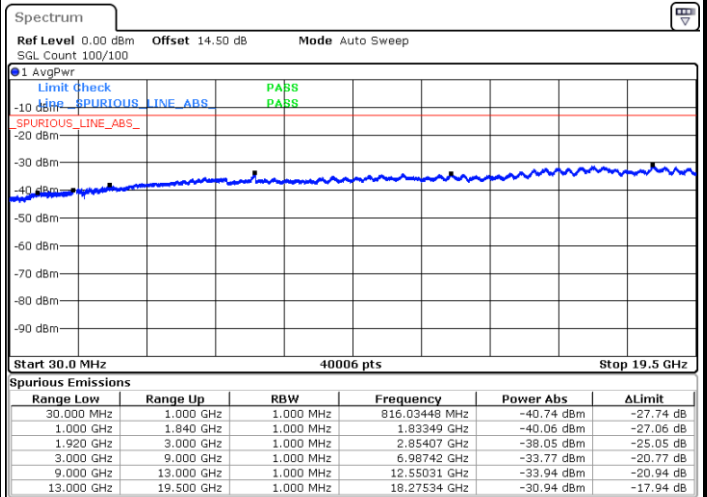

Middle Channel / QPSK

Middle Channel / 16QAM

Highest Channel / QPSK

Highest Channel / 16QAM

LTE Band 2 / 15MHz

Lowest Channel / QPSK

Lowest Channel / 16QAM

Middle Channel / QPSK

Middle Channel / 16QAM

LTE Band 2 / 15MHz

Highest Channel / QPSK

Highest Channel / 16QAM

LTE Band 2 / 20MHz

Lowest Channel / QPSK

Lowest Channel / 16QAM

LTE Band 2 / 20MHz

Middle Channel / QPSK

Middle Channel / 16QAM

Highest Channel / QPSK

Highest Channel / 16QAM

LTE Band 4 / 1.4MHz

Lowest Channel / QPSK

Lowest Channel / 16QAM

Middle Channel / QPSK

Middle Channel / 16QAM

LTE Band 4 / 1.4MHz

Highest Channel / QPSK

Highest Channel / 16QAM

LTE Band 4 / 3MHz

Lowest Channel / QPSK

Lowest Channel / 16QAM

LTE Band 4 / 3MHz