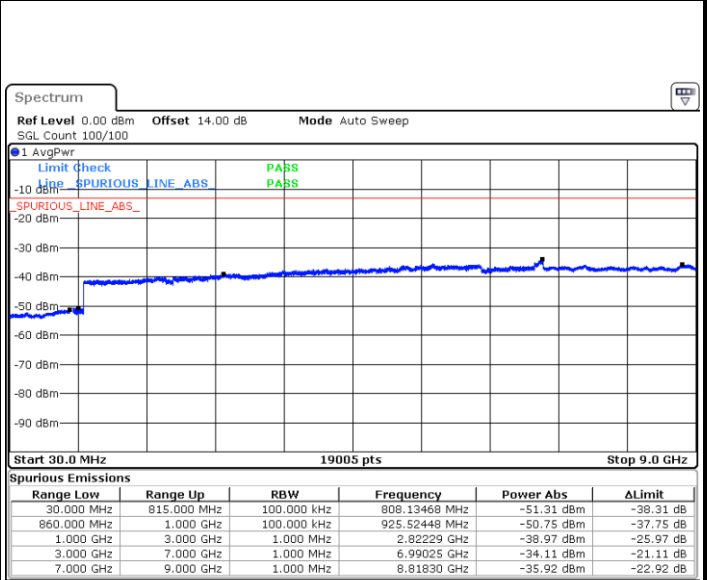

Middle Channel / 16QAM

LTE Band 4 / 15MHz

Highest Channel / QPSK

Highest Channel / 16QAM

LTE Band 4 / 20MHz

Lowest Channel / QPSK

Lowest Channel / 16QAM

LTE Band 4 / 20MHz

Middle Channel / QPSK

Middle Channel / 16QAM

Highest Channel / QPSK

Highest Channel / 16QAM

LTE Band 5 / 1.4MHz

Lowest Channel / QPSK

Lowest Channel / 16QAM

Middle Channel / QPSK

Middle Channel / 16QAM

LTE Band 5 / 1.4MHz

Highest Channel / QPSK

Highest Channel / 16QAM

LTE Band 5 / 3MHz

Lowest Channel / QPSK

Lowest Channel / 16QAM

LTE Band 5 / 3MHz

Middle Channel / QPSK

Middle Channel / 16QAM

Highest Channel / QPSK

Highest Channel / 16QAM

LTE Band 5 / 5MHz

Lowest Channel / QPSK

Lowest Channel / 16QAM

Middle Channel / QPSK