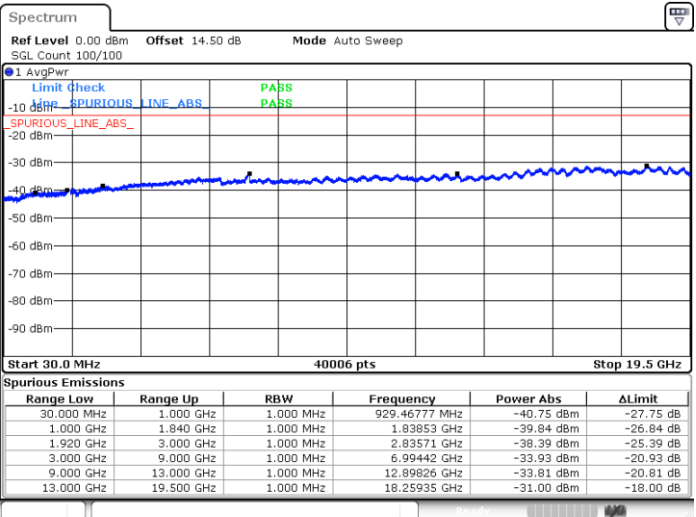

Conducted Spurious Emission

LTE Band 2 / 1.4MHz

Highest Channel / QPSK

Highest Channel / 16QAM

LTE Band 2 / 3MHz

Lowest Channel / QPSK

Lowest Channel / 16QAM

LTE Band 2 / 3MHz

Middle Channel / QPSK

Middle Channel / 16QAM

Highest Channel / QPSK

Highest Channel / 16QAM

LTE Band 2 / 5MHz

Lowest Channel / QPSK

Lowest Channel / 16QAM

Middle Channel / QPSK

Middle Channel / 16QAM

LTE Band 2 / 5MHz

Highest Channel / QPSK

Highest Channel / 16QAM

LTE Band 2 / 10MHz

Lowest Channel / QPSK

Lowest Channel / 16QAM

LTE Band 2 / 10MHz

Middle Channel / QPSK

Middle Channel / 16QAM

Highest Channel / QPSK

Highest Channel / 16QAM

LTE Band 2 / 15MHz

Lowest Channel / QPSK

Lowest Channel / 16QAM

Middle Channel / QPSK