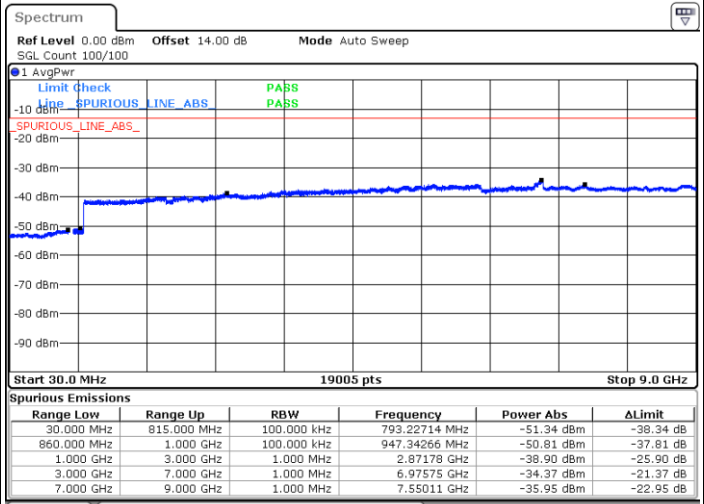

Middle Channel / 16QAM

LTE Band 4 / 15MHz

Highest Channel / QPSK

Highest Channel / 16QAM

LTE Band 4 / 20MHz

Lowest Channel / QPSK

Lowest Channel / 16QAM

LTE Band 4 / 20MHz

Middle Channel / QPSK

Middle Channel / 16QAM

Highest Channel / QPSK

Highest Channel / 16QAM

LTE Band 5 / 1.4MHz

Lowest Channel / QPSK

Lowest Channel / 16QAM

Middle Channel / QPSK

Middle Channel / 16QAM

LTE Band 5 / 1.4MHz

Highest Channel / QPSK

Highest Channel / 16QAM

LTE Band 5 / 3MHz

Lowest Channel / QPSK

Lowest Channel / 16QAM

LTE Band 5 / 3MHz