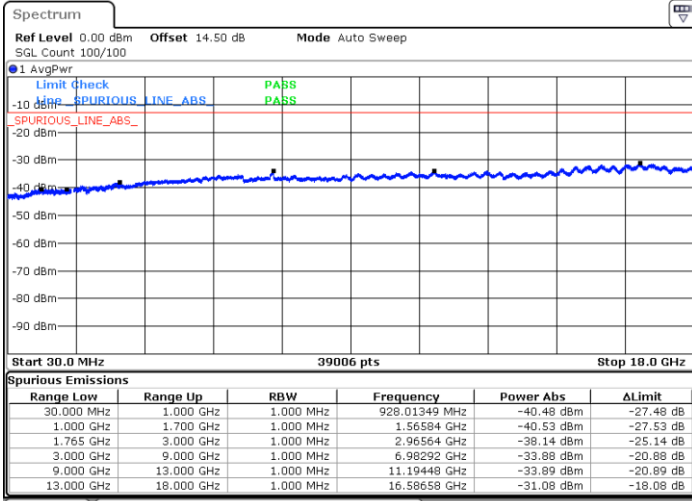

Middle Channel / QPSK

Middle Channel / 16QAM

Highest Channel / QPSK

Highest Channel / 16QAM

LTE Band 4 / 15MHz

Lowest Channel / QPSK

Lowest Channel / 16QAM

Middle Channel / QPSK

Middle Channel / 16QAM

LTE Band 4 / 15MHz

Highest Channel / QPSK

Highest Channel / 16QAM

LTE Band 4 / 20MHz

Lowest Channel / QPSK

Lowest Channel / 16QAM

LTE Band 4 / 20MHz

Middle Channel / QPSK

Middle Channel / 16QAM

Highest Channel / QPSK

Highest Channel / 16QAM

LTE Band 5 / 1.4MHz

Lowest Channel / QPSK

Lowest Channel / 16QAM

Middle Channel / QPSK