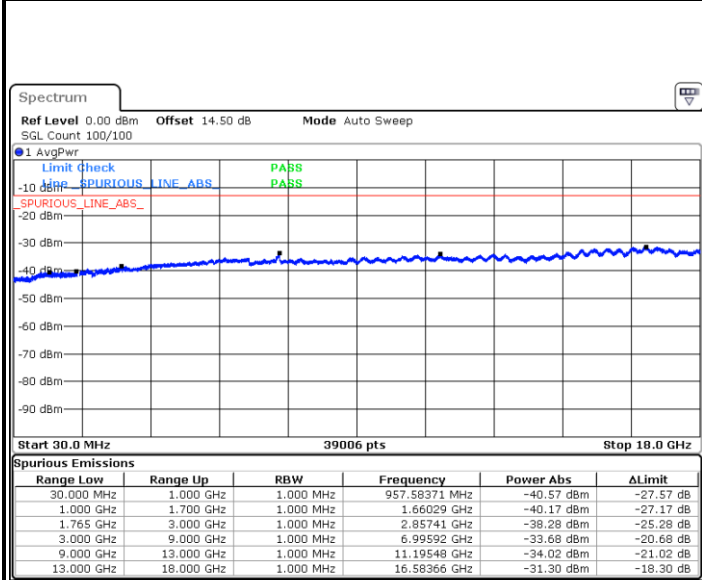

Middle Channel / 16QAM

LTE Band 4 / 1.4MHz

Highest Channel / QPSK

Highest Channel / 16QAM

LTE Band 4 / 3MHz

Lowest Channel / QPSK

Lowest Channel / 16QAM

LTE Band 4 / 3MHz

Middle Channel / QPSK

Middle Channel / 16QAM

Highest Channel / QPSK

Highest Channel / 16QAM

LTE Band 4 / 5MHz

Lowest Channel / QPSK

Lowest Channel / 16QAM

Middle Channel / QPSK

Middle Channel / 16QAM

LTE Band 4 / 5MHz

Highest Channel / QPSK

Highest Channel / 16QAM

LTE Band 4 / 10MHz

Lowest Channel / QPSK

Lowest Channel / 16QAM

LTE Band 4 / 10MHz