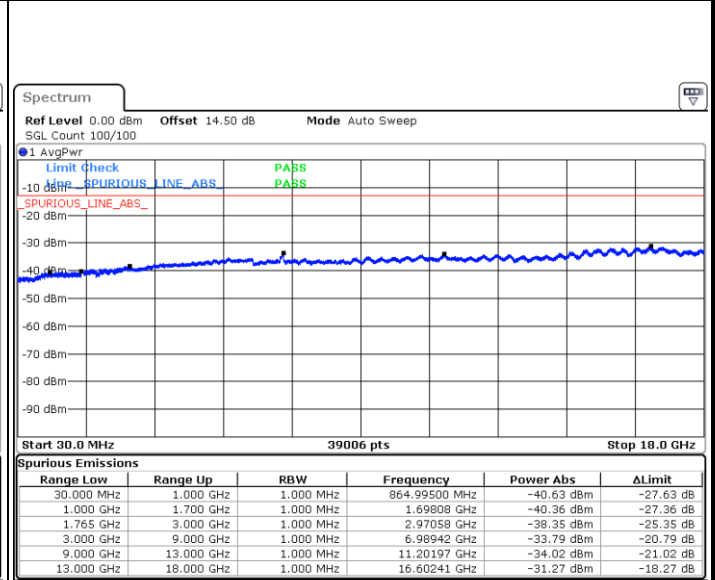

Middle Channel / QPSK

Middle Channel / 16QAM

Highest Channel / QPSK

Highest Channel / 16QAM

LTE Band 4 / 5MHz

Lowest Channel / QPSK

Lowest Channel / 16QAM

Middle Channel / QPSK

Middle Channel / 16QAM

LTE Band 4 / 5MHz

Highest Channel / QPSK

Highest Channel / 16QAM

LTE Band 4 / 10MHz

Lowest Channel / QPSK

Lowest Channel / 16QAM

LTE Band 4 / 10MHz

Middle Channel / QPSK

Middle Channel / 16QAM

Highest Channel / QPSK

Highest Channel / 16QAM

LTE Band 4 / 15MHz

Lowest Channel / QPSK

Lowest Channel / 16QAM

Middle Channel / QPSK

Middle Channel / 16QAM

LTE Band 4 / 15MHz

Highest Channel / QPSK

Highest Channel / 16QAM

LTE Band 4 / 20MHz

Lowest Channel / QPSK

Lowest Channel / 16QAM

LTE Band 4 / 20MHz