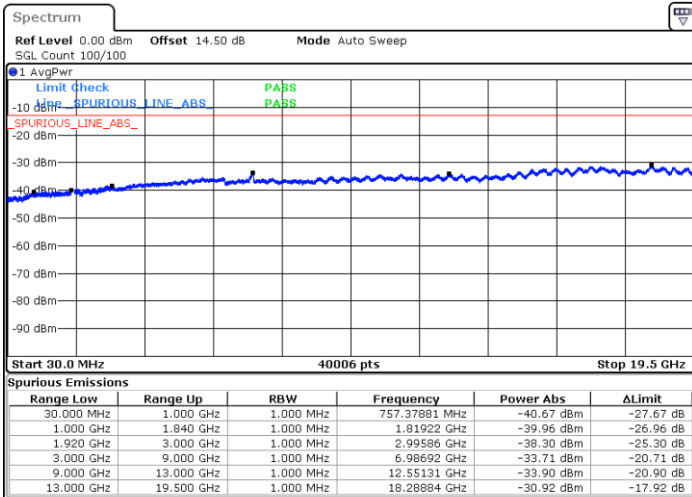

Middle Channel / QPSK

Middle Channel / 16QAM

Highest Channel / QPSK

Highest Channel / 16QAM

LTE Band 2 / 15MHz

Lowest Channel / QPSK

Lowest Channel / 16QAM

Middle Channel / QPSK

Middle Channel / 16QAM

LTE Band 2 / 15MHz

Highest Channel / QPSK

Highest Channel / 16QAM

LTE Band 2 / 20MHz

Lowest Channel / QPSK

Lowest Channel / 16QAM

LTE Band 2 / 20MHz

Middle Channel / QPSK

Middle Channel / 16QAM

Highest Channel / QPSK

Highest Channel / 16QAM

LTE Band 4 / 1.4MHz

Lowest Channel / QPSK

Lowest Channel / 16QAM

Middle Channel / QPSK

Middle Channel / 16QAM

LTE Band 4 / 1.4MHz

Highest Channel / QPSK

Highest Channel / 16QAM

LTE Band 4 / 3MHz

Lowest Channel / QPSK

Lowest Channel / 16QAM

LTE Band 4 / 3MHz