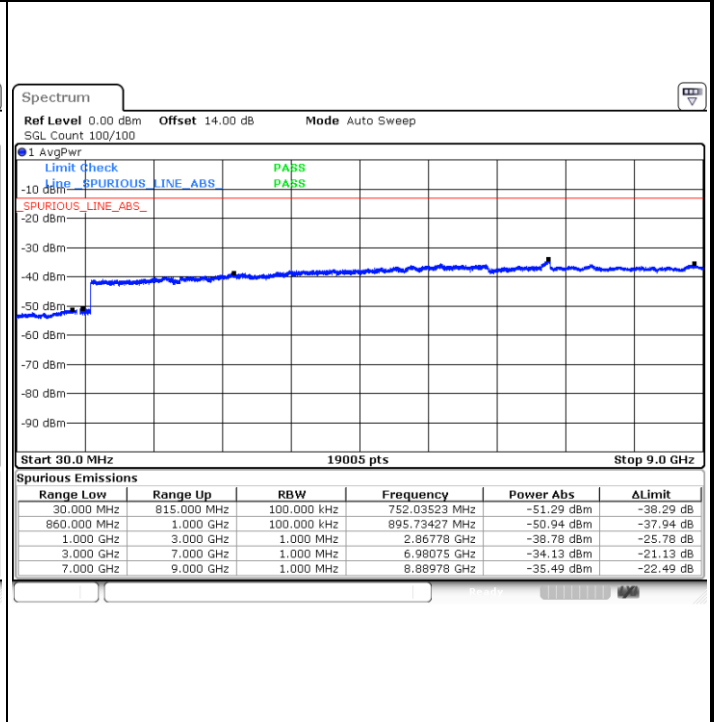

Middle Channel / QPSK

Middle Channel / 16QAM

Highest Channel / QPSK

Highest Channel / 16QAM

LTE Band 5 / 1.4MHz

Lowest Channel / QPSK

Lowest Channel / 16QAM

Middle Channel / QPSK

Middle Channel / 16QAM

LTE Band 5 / 1.4MHz

Highest Channel / QPSK

Highest Channel / 16QAM

LTE Band 5 / 3MHz

Lowest Channel / QPSK

Lowest Channel / 16QAM

LTE Band 5 / 3MHz

Middle Channel / QPSK

Middle Channel / 16QAM

Highest Channel / QPSK

Highest Channel / 16QAM

LTE Band 5 / 5MHz

Lowest Channel / QPSK

Lowest Channel / 16QAM

Middle Channel / QPSK