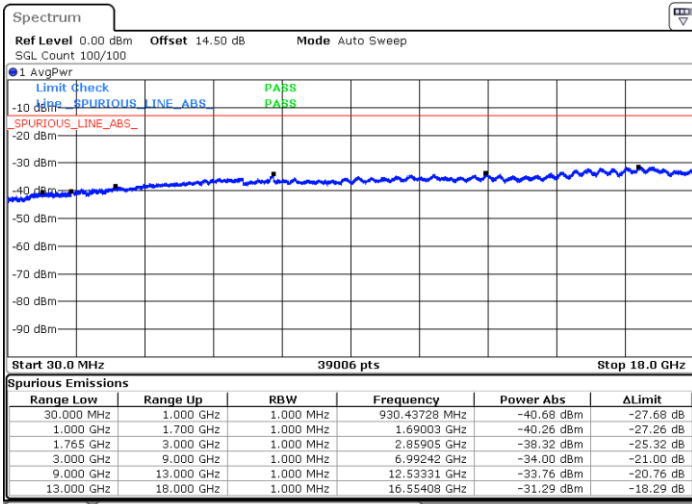

Middle Channel / 16QAM

LTE Band 2 / 15MHz

Highest Channel / QPSK

Highest Channel / 16QAM

LTE Band 2 / 20MHz

Lowest Channel / QPSK

Lowest Channel / 16QAM

LTE Band 2 / 20MHz

Middle Channel / QPSK

Middle Channel / 16QAM

Highest Channel / QPSK

Highest Channel / 16QAM

LTE Band 4 / 1.4MHz

Lowest Channel / QPSK

Lowest Channel / 16QAM

Middle Channel / QPSK

Middle Channel / 16QAM

LTE Band 4 / 1.4MHz

Highest Channel / QPSK

Highest Channel / 16QAM

LTE Band 4 / 3MHz

Lowest Channel / QPSK

Lowest Channel / 16QAM

LTE Band 4 / 3MHz

Middle Channel / QPSK

Middle Channel / 16QAM

Highest Channel / QPSK

Highest Channel / 16QAM

LTE Band 4 / 5MHz

Lowest Channel / QPSK

Lowest Channel / 16QAM

Middle Channel / QPSK