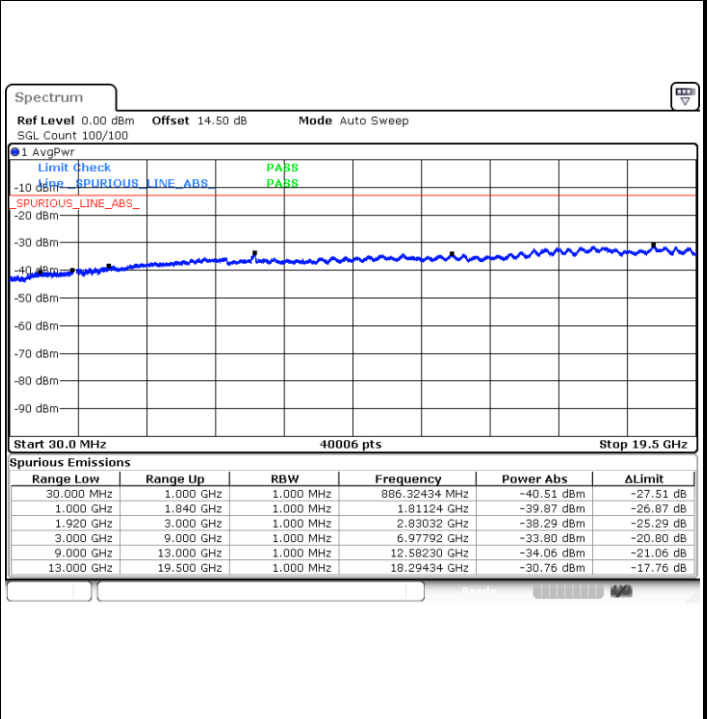

Middle Channel / QPSK

Middle Channel / 16QAM

Highest Channel / QPSK

Highest Channel / 16QAM

LTE Band 2 / 5MHz

Lowest Channel / QPSK

Lowest Channel / 16QAM

Middle Channel / QPSK

Middle Channel / 16QAM

LTE Band 2 / 5MHz

Highest Channel / QPSK

Highest Channel / 16QAM

LTE Band 2 / 10MHz

Lowest Channel / QPSK

Lowest Channel / 16QAM

LTE Band 2 / 10MHz

Middle Channel / QPSK

Middle Channel / 16QAM

Highest Channel / QPSK

Highest Channel / 16QAM

LTE Band 2 / 15MHz

Lowest Channel / QPSK

Lowest Channel / 16QAM

Middle Channel / QPSK

Middle Channel / 16QAM

LTE Band 2 / 15MHz

Highest Channel / QPSK

Highest Channel / 16QAM

LTE Band 2 / 20MHz

Lowest Channel / QPSK

Lowest Channel / 16QAM

LTE Band 2 / 20MHz