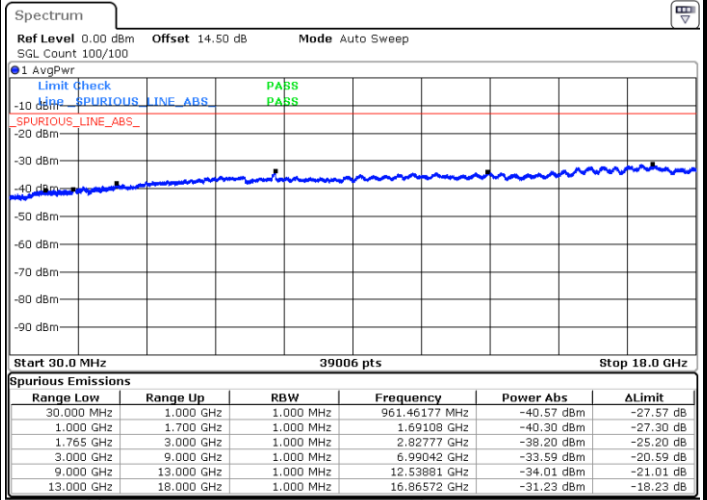

Middle Channel / 16QAM

LTE Band 4 / 5MHz

Highest Channel / QPSK

Highest Channel / 16QAM

LTE Band 4 / 10MHz

Lowest Channel / QPSK

Lowest Channel / 16QAM

LTE Band 4 / 10MHz

Middle Channel / QPSK

Middle Channel / 16QAM

Highest Channel / QPSK

Highest Channel / 16QAM

LTE Band 4 / 15MHz

Lowest Channel / QPSK

Lowest Channel / 16QAM

Middle Channel / QPSK

Middle Channel / 16QAM

LTE Band 4 / 15MHz

Highest Channel / QPSK

Highest Channel / 16QAM

LTE Band 4 / 20MHz

Lowest Channel / QPSK

Lowest Channel / 16QAM

LTE Band 4 / 20MHz

Middle Channel / QPSK

Middle Channel / 16QAM

Highest Channel / QPSK

Highest Channel / 16QAM

LTE Band 5 / 1.4MHz

Lowest Channel / QPSK

Lowest Channel / 16QAM

Middle Channel / QPSK