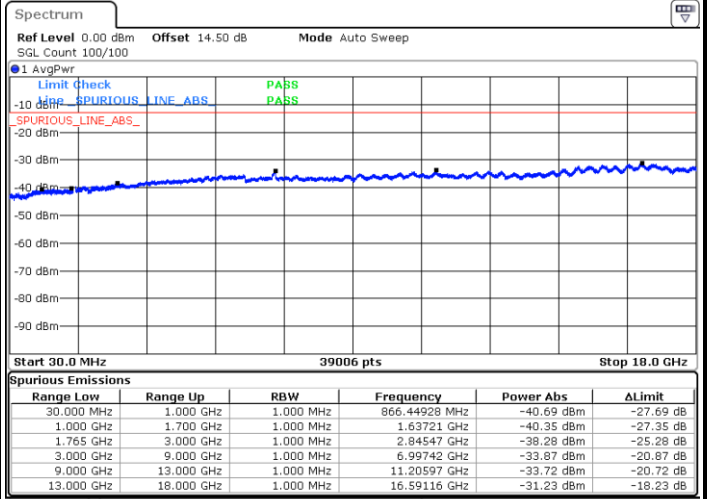

Middle Channel / 16QAM

LTE Band 4 / 5MHz

Highest Channel / QPSK

Highest Channel / 16QAM

LTE Band 4 / 10MHz

Lowest Channel / QPSK

Lowest Channel / 16QAM

LTE Band 4 / 10MHz

Middle Channel / QPSK

Middle Channel / 16QAM

Highest Channel / QPSK

Highest Channel / 16QAM

LTE Band 4 / 15MHz

Lowest Channel / QPSK

Lowest Channel / 16QAM

Middle Channel / QPSK

Middle Channel / 16QAM

LTE Band 4 / 15MHz

Highest Channel / QPSK

Highest Channel / 16QAM

LTE Band 4 / 20MHz

Lowest Channel / QPSK

Lowest Channel / 16QAM

LTE Band 4 / 20MHz

Middle Channel / QPSK

Middle Channel / 16QAM

Highest Channel / QPSK

Highest Channel / 16QAM

LTE Band 5 / 1.4MHz

Lowest Channel / QPSK

Lowest Channel / 16QAM

Middle Channel / QPSK