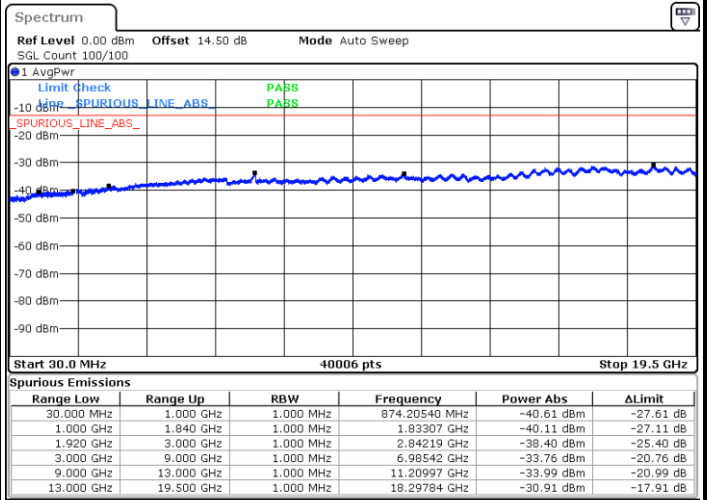

Middle Channel / QPSK

Middle Channel / 16QAM

Highest Channel / QPSK

Highest Channel / 16QAM

LTE Band 2 / 15MHz

Lowest Channel / QPSK

Lowest Channel / 16QAM

Middle Channel / QPSK

Middle Channel / 16QAM

LTE Band 2 / 15MHz

Highest Channel / QPSK

Highest Channel / 16QAM

LTE Band 2 / 20MHz

Lowest Channel / QPSK

Lowest Channel / 16QAM

LTE Band 2 / 20MHz

Middle Channel / QPSK

Middle Channel / 16QAM

Highest Channel / QPSK

Highest Channel / 16QAM

LTE Band 4 / 1.4MHz

Lowest Channel / QPSK

Lowest Channel / 16QAM

Middle Channel / QPSK

Middle Channel / 16QAM

LTE Band 4 / 1.4MHz

Highest Channel / QPSK

Highest Channel / 16QAM

LTE Band 4 / 3MHz

Lowest Channel / QPSK

Lowest Channel / 16QAM

LTE Band 4 / 3MHz