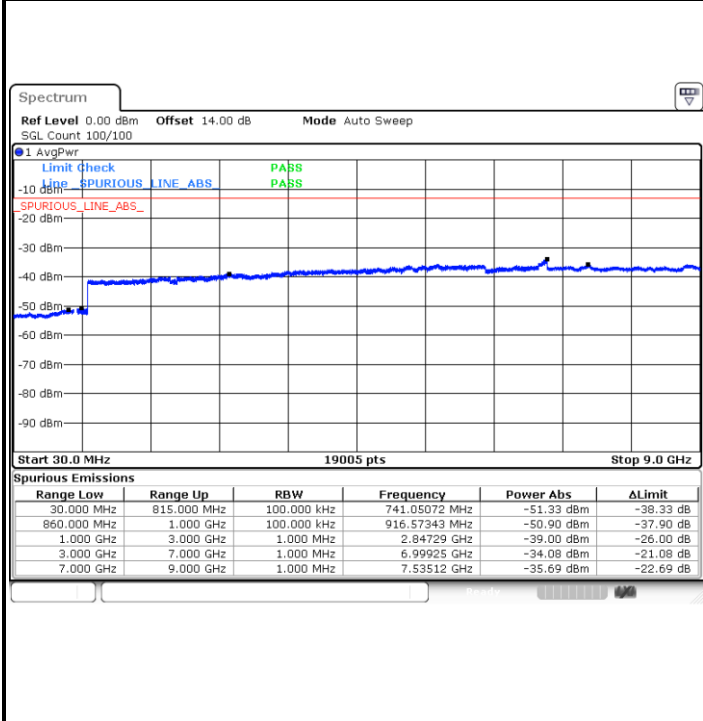

Middle Channel / 16QAM

LTE Band 5 / 1.4MHz

Highest Channel / QPSK

Highest Channel / 16QAM

LTE Band 5 / 3MHz

Lowest Channel / QPSK

Lowest Channel / 16QAM

LTE Band 5 / 3MHz

Middle Channel / QPSK

Middle Channel / 16QAM

Highest Channel / QPSK

Highest Channel / 16QAM

LTE Band 5 / 5MHz

Lowest Channel / QPSK

Lowest Channel / 16QAM

Middle Channel / QPSK

Middle Channel / 16QAM

LTE Band 5 / 5MHz

Highest Channel / QPSK

Highest Channel / 16QAM

LTE Band 5 / 10MHz

Lowest Channel / QPSK

Lowest Channel / 16QAM