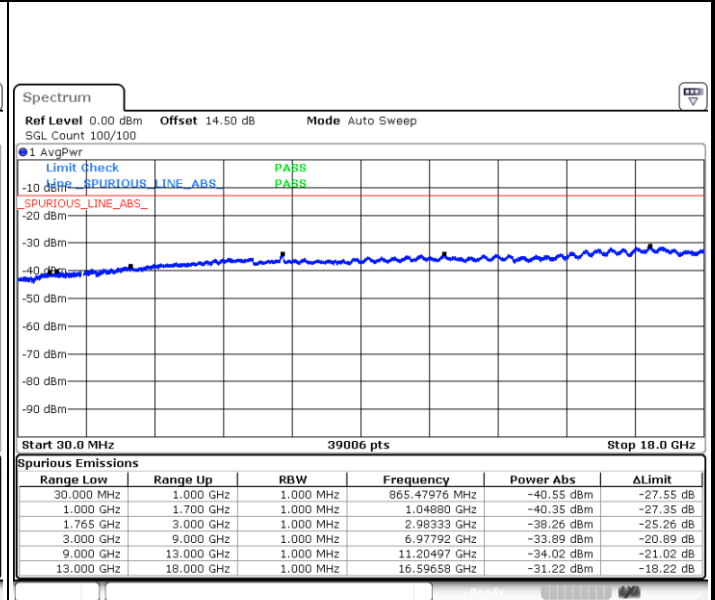

Middle Channel / QPSK

Middle Channel / 16QAM

Highest Channel / QPSK

Highest Channel / 16QAM

LTE Band 4 / 5MHz

Lowest Channel / QPSK

Lowest Channel / 16QAM

Middle Channel / QPSK

Middle Channel / 16QAM

LTE Band 4 / 5MHz

Highest Channel / QPSK

Highest Channel / 16QAM

LTE Band 4 / 10MHz

Lowest Channel / QPSK

Lowest Channel / 16QAM

LTE Band 4 / 10MHz

Middle Channel / QPSK

Middle Channel / 16QAM

Highest Channel / QPSK

Highest Channel / 16QAM

LTE Band 4 / 15MHz

Lowest Channel / QPSK

Lowest Channel / 16QAM

Middle Channel / QPSK

Middle Channel / 16QAM

LTE Band 4 / 15MHz

Highest Channel / QPSK

Highest Channel / 16QAM

LTE Band 4 / 20MHz

Lowest Channel / QPSK

Lowest Channel / 16QAM

LTE Band 4 / 20MHz