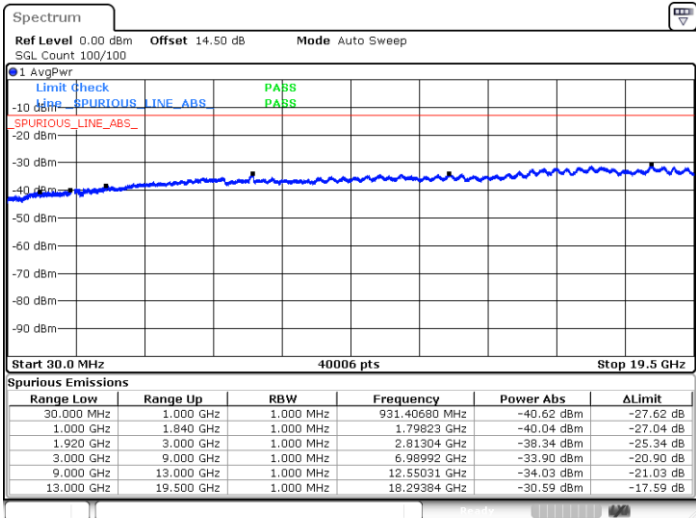

Conducted Spurious Emission

LTE Band 2 / 1.4MHz

Highest Channel / QPSK

Highest Channel / 16QAM

LTE Band 2 / 3MHz

Lowest Channel / QPSK

Lowest Channel / 16QAM

LTE Band 2 / 3MHz

Middle Channel / QPSK

Middle Channel / 16QAM

Highest Channel / QPSK

Highest Channel / 16QAM

LTE Band 2 / 5MHz

Lowest Channel / QPSK

Lowest Channel / 16QAM

Middle Channel / QPSK

Middle Channel / 16QAM

LTE Band 2 / 5MHz

Highest Channel / QPSK

Highest Channel / 16QAM

LTE Band 2 / 10MHz

Lowest Channel / QPSK

Lowest Channel / 16QAM

LTE Band 2 / 10MHz

Middle Channel / QPSK

Middle Channel / 16QAM

Highest Channel / QPSK

Highest Channel / 16QAM

LTE Band 2 / 15MHz

Lowest Channel / QPSK

Lowest Channel / 16QAM

Middle Channel / QPSK