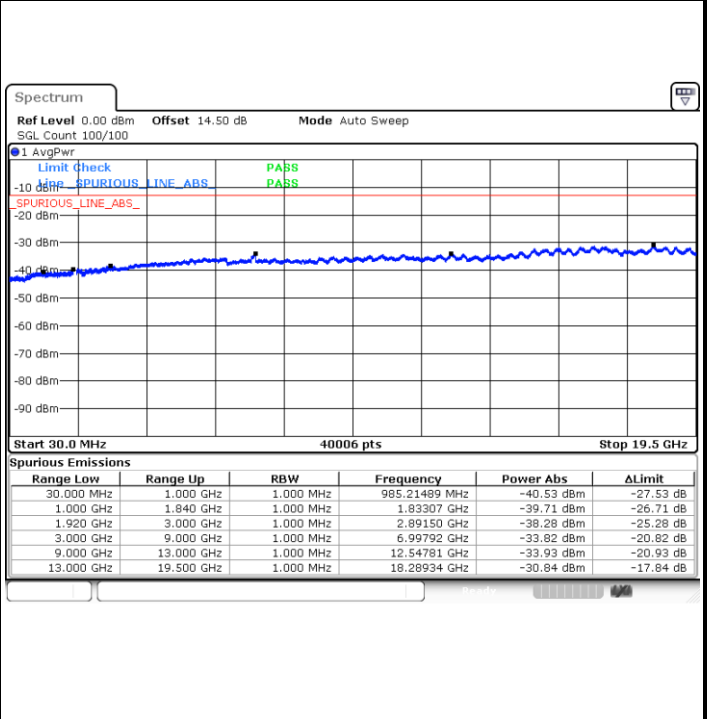

Conducted Spurious Emission

LTE Band 2 / 1.4MHz

Highest Channel / QPSK

Highest Channel / 16QAM

LTE Band 2 / 3MHz

Lowest Channel / QPSK

Lowest Channel / 16QAM

LTE Band 2 / 3MHz

Middle Channel / QPSK

Middle Channel / 16QAM

Highest Channel / QPSK

Highest Channel / 16QAM

LTE Band 2 / 5MHz

Lowest Channel / QPSK

Lowest Channel / 16QAM

Middle Channel / QPSK

Middle Channel / 16QAM

LTE Band 2 / 5MHz

Highest Channel / QPSK

Highest Channel / 16QAM

LTE Band 2 / 10MHz

Lowest Channel / QPSK

Lowest Channel / 16QAM

LTE Band 2 / 10MHz