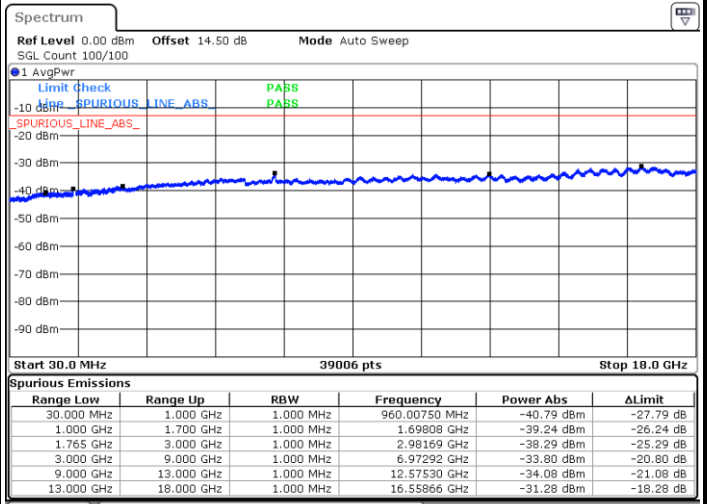

Middle Channel / 16QAM

LTE Band 4 / 5MHz

Highest Channel / QPSK

Highest Channel / 16QAM

LTE Band 4 / 10MHz

Lowest Channel / QPSK

Lowest Channel / 16QAM

LTE Band 4 / 10MHz

Middle Channel / QPSK

Middle Channel / 16QAM

Highest Channel / QPSK

Highest Channel / 16QAM

LTE Band 4 / 15MHz

Lowest Channel / QPSK

Lowest Channel / 16QAM

Middle Channel / QPSK

Middle Channel / 16QAM

LTE Band 4 / 15MHz

Highest Channel / QPSK

Highest Channel / 16QAM

LTE Band 4 / 20MHz

Lowest Channel / QPSK

Lowest Channel / 16QAM

LTE Band 4 / 20MHz