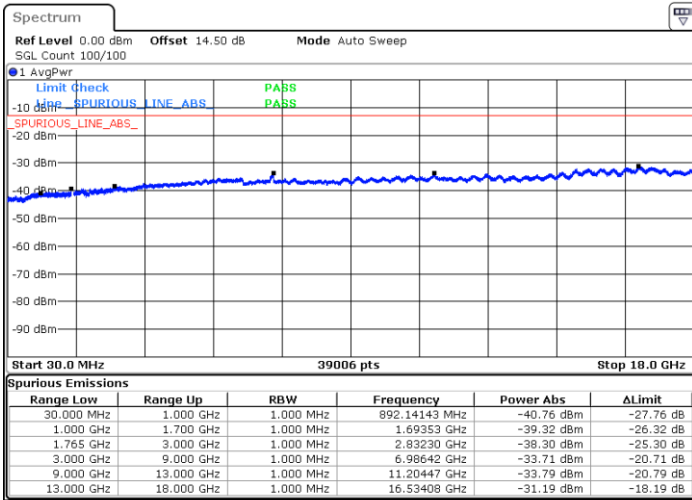

Middle Channel / QPSK

Middle Channel / 16QAM

Highest Channel / QPSK

Highest Channel / 16QAM

LTE Band 4 / 15MHz

Lowest Channel / QPSK

Lowest Channel / 16QAM

Middle Channel / QPSK

Middle Channel / 16QAM

LTE Band 4 / 15MHz

Highest Channel / QPSK

Highest Channel / 16QAM

LTE Band 4 / 20MHz

Lowest Channel / QPSK

Lowest Channel / 16QAM

LTE Band 4 / 20MHz

Middle Channel / QPSK

Middle Channel / 16QAM

Highest Channel / QPSK

Highest Channel / 16QAM

LTE Band 5 / 1.4MHz

Lowest Channel / QPSK

Lowest Channel / 16QAM

Middle Channel / QPSK