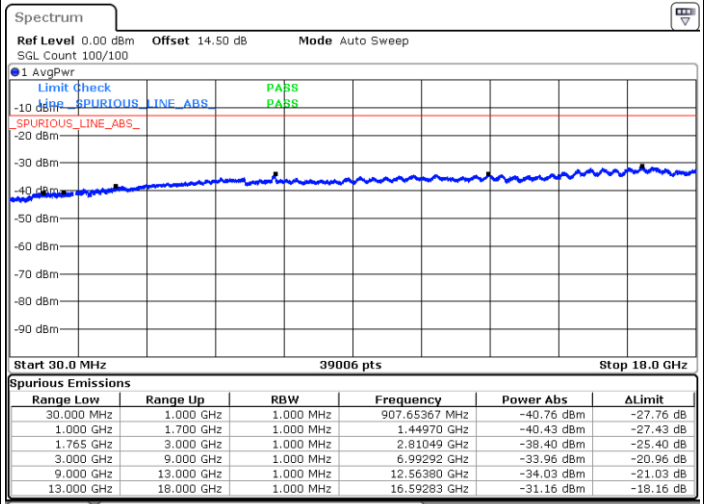

Middle Channel / QPSK

Middle Channel / 16QAM

Highest Channel / QPSK

Highest Channel / 16QAM

LTE Band 4 / 1.4MHz

Lowest Channel / QPSK

Lowest Channel / 16QAM

Middle Channel / QPSK

Middle Channel / 16QAM

LTE Band 4 / 1.4MHz

Highest Channel / QPSK

Highest Channel / 16QAM

LTE Band 4 / 3MHz

Lowest Channel / QPSK

Lowest Channel / 16QAM

LTE Band 4 / 3MHz

Middle Channel / QPSK

Middle Channel / 16QAM

Highest Channel / QPSK

Highest Channel / 16QAM

LTE Band 4 / 5MHz

Lowest Channel / QPSK

Lowest Channel / 16QAM

Middle Channel / QPSK

Middle Channel / 16QAM

LTE Band 4 / 5MHz

Highest Channel / QPSK

Highest Channel / 16QAM

LTE Band 4 / 10MHz

Lowest Channel / QPSK

Lowest Channel / 16QAM

LTE Band 4 / 10MHz