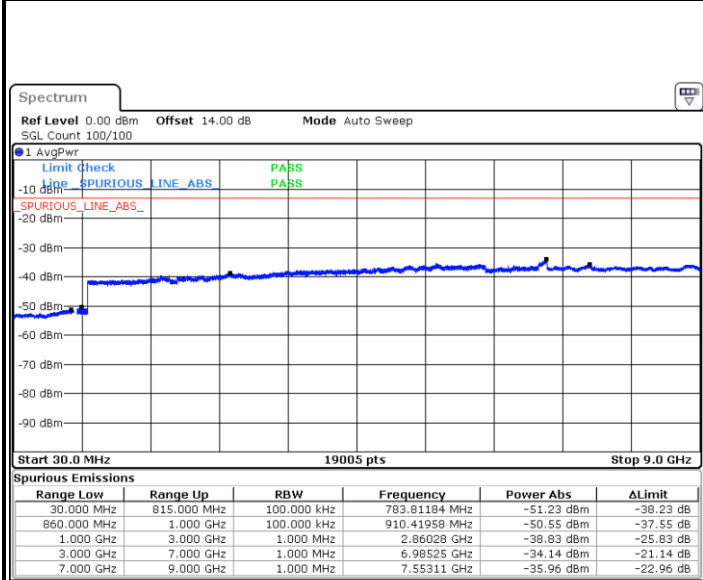

Middle Channel / QPSK

Middle Channel / 16QAM

Highest Channel / QPSK

Highest Channel / 16QAM

LTE Band 5 / 1.4MHz

Lowest Channel / QPSK

Lowest Channel / 16QAM

Middle Channel / QPSK

Middle Channel / 16QAM

LTE Band 5 / 1.4MHz

Highest Channel / QPSK

Highest Channel / 16QAM

LTE Band 5 / 3MHz

Lowest Channel / QPSK

Lowest Channel / 16QAM

LTE Band 5 / 3MHz

Middle Channel / QPSK

Middle Channel / 16QAM

Highest Channel / QPSK

Highest Channel / 16QAM

LTE Band 5 / 5MHz

Lowest Channel / QPSK

Lowest Channel / 16QAM

Middle Channel / QPSK