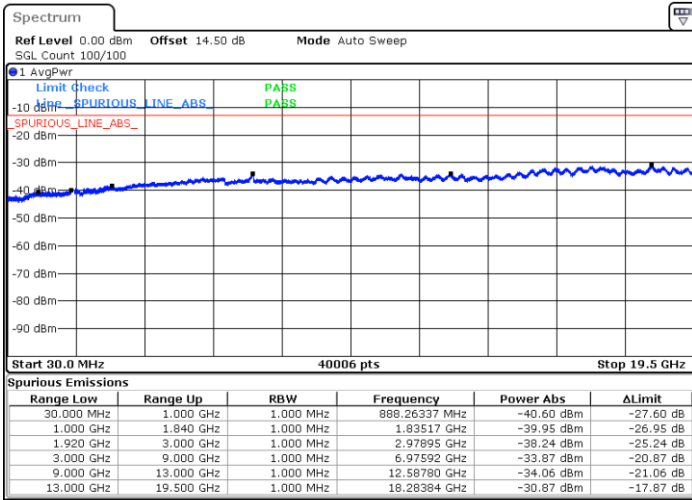

Middle Channel / QPSK

Middle Channel / 16QAM

Highest Channel / QPSK

Highest Channel / 16QAM

LTE Band 2 / 15MHz

Lowest Channel / QPSK

Lowest Channel / 16QAM

Middle Channel / QPSK

Middle Channel / 16QAM

LTE Band 2 / 15MHz

Highest Channel / QPSK

Highest Channel / 16QAM

LTE Band 2 / 20MHz

Lowest Channel / QPSK

Lowest Channel / 16QAM

LTE Band 2 / 20MHz

Middle Channel / QPSK

Middle Channel / 16QAM

Highest Channel / QPSK

Highest Channel / 16QAM

LTE Band 4 / 1.4MHz

Lowest Channel / QPSK

Lowest Channel / 16QAM

Middle Channel / QPSK

Middle Channel / 16QAM

LTE Band 4 / 1.4MHz

Highest Channel / QPSK

Highest Channel / 16QAM

LTE Band 4 / 3MHz

Lowest Channel / QPSK

Lowest Channel / 16QAM

LTE Band 4 / 3MHz