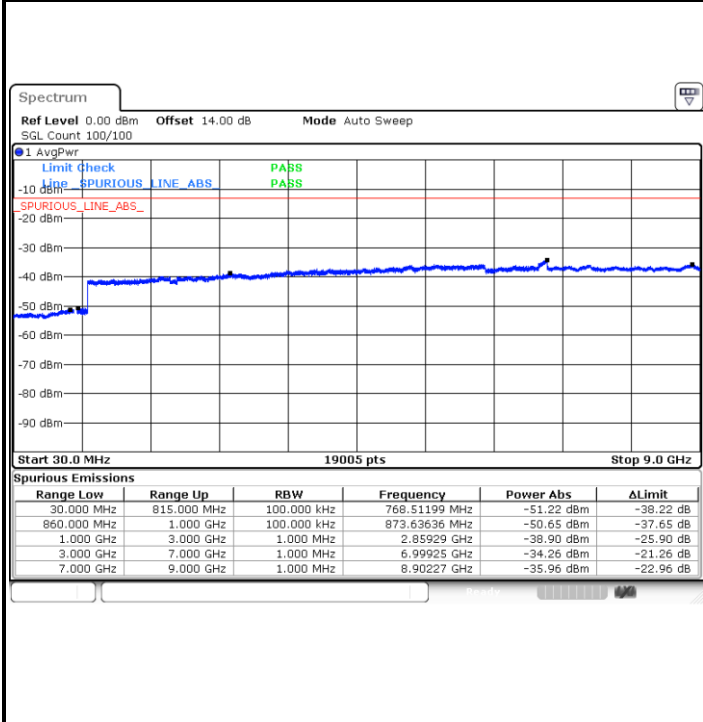

Middle Channel / QPSK

Middle Channel / 16QAM

Highest Channel / QPSK

Highest Channel / 16QAM

LTE Band 5 / 1.4MHz

Lowest Channel / QPSK

Lowest Channel / 16QAM

Middle Channel / QPSK

Middle Channel / 16QAM

LTE Band 5 / 1.4MHz

Highest Channel / QPSK

Highest Channel / 16QAM

LTE Band 5 / 3MHz

Lowest Channel / QPSK

Lowest Channel / 16QAM

LTE Band 5 / 3MHz

Middle Channel / QPSK

Middle Channel / 16QAM

Highest Channel / QPSK

Highest Channel / 16QAM

LTE Band 5 / 5MHz

Lowest Channel / QPSK

Lowest Channel / 16QAM

Middle Channel / QPSK

Middle Channel / 16QAM

LTE Band 5 / 5MHz

Highest Channel / QPSK

Highest Channel / 16QAM

LTE Band 5 / 10MHz

Lowest Channel / QPSK

Lowest Channel / 16QAM