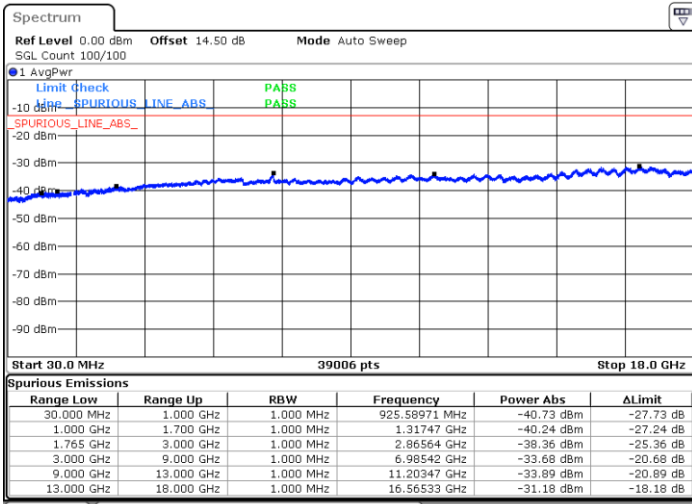

Middle Channel / 16QAM

LTE Band 2 / 15MHz

Highest Channel / QPSK

Highest Channel / 16QAM

LTE Band 2 / 20MHz

Lowest Channel / QPSK

Lowest Channel / 16QAM

LTE Band 2 / 20MHz

Middle Channel / QPSK

Middle Channel / 16QAM

Highest Channel / QPSK

Highest Channel / 16QAM

LTE Band 4 / 1.4MHz

Lowest Channel / QPSK

Lowest Channel / 16QAM

Middle Channel / QPSK

Middle Channel / 16QAM

LTE Band 4 / 1.4MHz

Highest Channel / QPSK

Highest Channel / 16QAM

LTE Band 4 / 3MHz

Lowest Channel / QPSK

Lowest Channel / 16QAM

LTE Band 4 / 3MHz

Middle Channel / QPSK

Middle Channel / 16QAM

Highest Channel / QPSK

Highest Channel / 16QAM

LTE Band 4 / 5MHz

Lowest Channel / QPSK

Lowest Channel / 16QAM

Middle Channel / QPSK