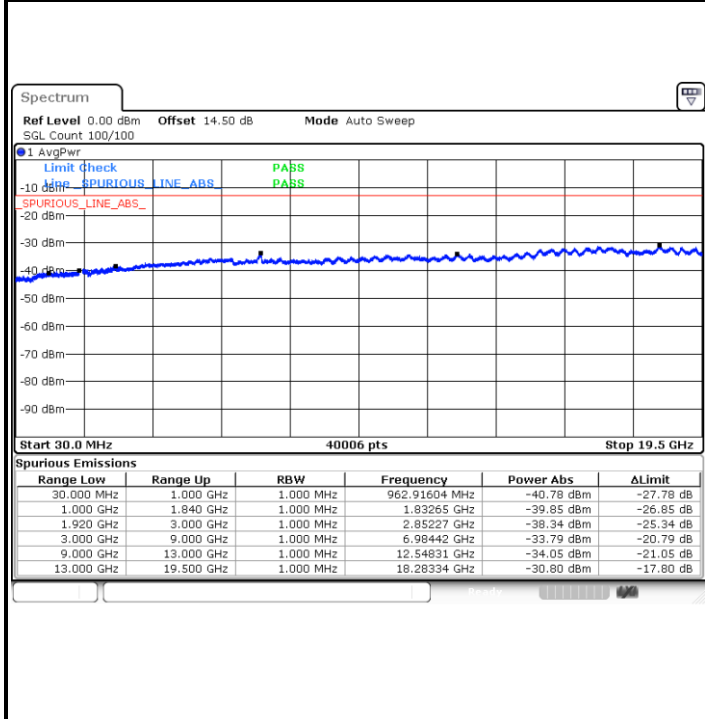

Conducted Spurious Emission

LTE Band 2 / 1.4MHz

Highest Channel / QPSK

Highest Channel / 16QAM

LTE Band 2 / 3MHz

Lowest Channel / QPSK

Lowest Channel / 16QAM

LTE Band 2 / 3MHz

Middle Channel / QPSK

Middle Channel / 16QAM

Highest Channel / QPSK

Highest Channel / 16QAM

LTE Band 2 / 5MHz

Lowest Channel / QPSK

Lowest Channel / 16QAM

Middle Channel / QPSK

Middle Channel / 16QAM

LTE Band 2 / 5MHz

Highest Channel / QPSK

Highest Channel / 16QAM

LTE Band 2 / 10MHz

Lowest Channel / QPSK

Lowest Channel / 16QAM

LTE Band 2 / 10MHz