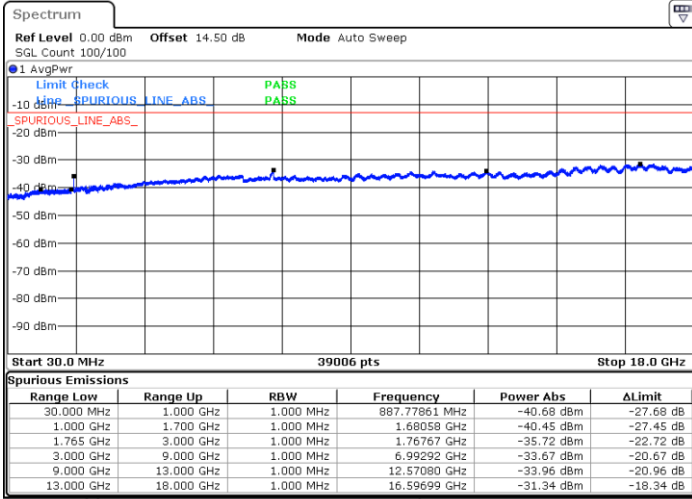

Middle Channel / QPSK

Middle Channel / 16QAM

Highest Channel / QPSK

Highest Channel / 16QAM

LTE Band 4 / 15MHz

Lowest Channel / QPSK

Lowest Channel / 16QAM

Middle Channel / QPSK

Middle Channel / 16QAM

LTE Band 4 / 15MHz

Highest Channel / QPSK

Highest Channel / 16QAM

LTE Band 4 / 20MHz

Lowest Channel / QPSK

Lowest Channel / 16QAM

LTE Band 4 / 20MHz

Middle Channel / QPSK

Middle Channel / 16QAM

Highest Channel / QPSK

Highest Channel / 16QAM

LTE Band 5 / 1.4MHz

Lowest Channel / QPSK

Lowest Channel / 16QAM

Middle Channel / QPSK