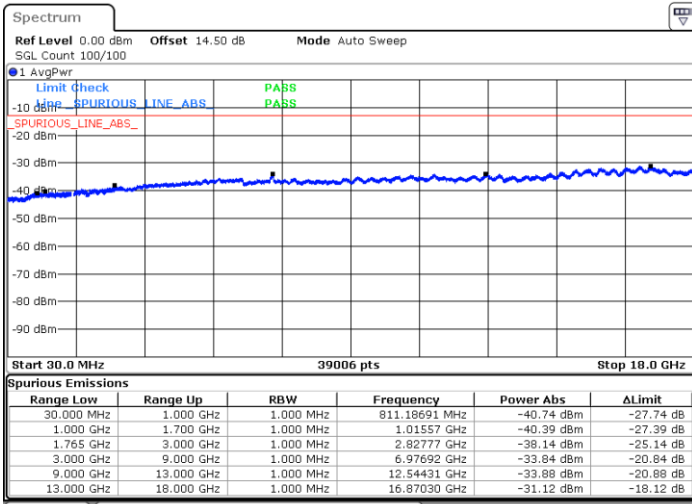

Middle Channel / QPSK

Middle Channel / 16QAM

Highest Channel / QPSK

Highest Channel / 16QAM

LTE Band 4 / 1.4MHz

Lowest Channel / QPSK

Lowest Channel / 16QAM

Middle Channel / QPSK

Middle Channel / 16QAM

LTE Band 4 / 1.4MHz

Highest Channel / QPSK

Highest Channel / 16QAM

LTE Band 4 / 3MHz

Lowest Channel / QPSK

Lowest Channel / 16QAM

LTE Band 4 / 3MHz

Middle Channel / QPSK

Middle Channel / 16QAM

Highest Channel / QPSK

Highest Channel / 16QAM

LTE Band 4 / 5MHz

Lowest Channel / QPSK

Lowest Channel / 16QAM

Middle Channel / QPSK

Middle Channel / 16QAM

LTE Band 4 / 5MHz

Highest Channel / QPSK

Highest Channel / 16QAM

LTE Band 4 / 10MHz

Lowest Channel / QPSK

Lowest Channel / 16QAM

LTE Band 4 / 10MHz