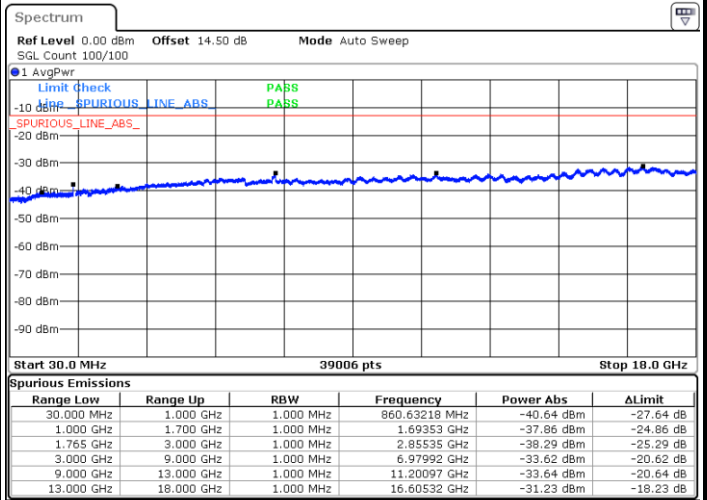

Middle Channel / QPSK

Middle Channel / 16QAM

Highest Channel / QPSK

Highest Channel / 16QAM

LTE Band 4 / 15MHz

Lowest Channel / QPSK

Lowest Channel / 16QAM

Middle Channel / QPSK

Middle Channel / 16QAM

LTE Band 4 / 15MHz

Highest Channel / QPSK

Highest Channel / 16QAM

LTE Band 4 / 20MHz

Lowest Channel / QPSK

Lowest Channel / 16QAM

LTE Band 4 / 20MHz

Middle Channel / QPSK

Middle Channel / 16QAM

Highest Channel / QPSK

Highest Channel / 16QAM

LTE Band 5 / 1.4MHz

Lowest Channel / QPSK

Lowest Channel / 16QAM

Middle Channel / QPSK