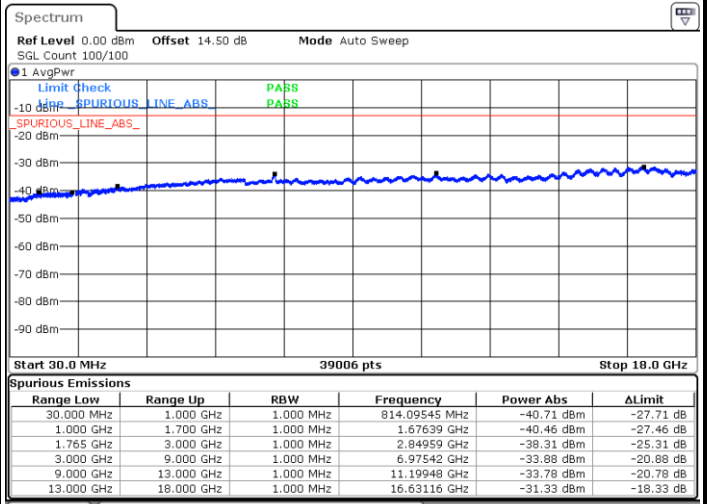

Middle Channel / 16QAM

LTE Band 2 / 15MHz

Highest Channel / QPSK

Highest Channel / 16QAM

LTE Band 2 / 20MHz

Lowest Channel / QPSK

Lowest Channel / 16QAM

LTE Band 2 / 20MHz

Middle Channel / QPSK

Middle Channel / 16QAM

Highest Channel / QPSK

Highest Channel / 16QAM

LTE Band 4 / 1.4MHz

Lowest Channel / QPSK

Lowest Channel / 16QAM

Middle Channel / QPSK

Middle Channel / 16QAM

LTE Band 4 / 1.4MHz

Highest Channel / QPSK

Highest Channel / 16QAM

LTE Band 4 / 3MHz

Lowest Channel / QPSK

Lowest Channel / 16QAM

LTE Band 4 / 3MHz

Middle Channel / QPSK

Middle Channel / 16QAM

Highest Channel / QPSK

Highest Channel / 16QAM

LTE Band 4 / 5MHz

Lowest Channel / QPSK

Lowest Channel / 16QAM

Middle Channel / QPSK