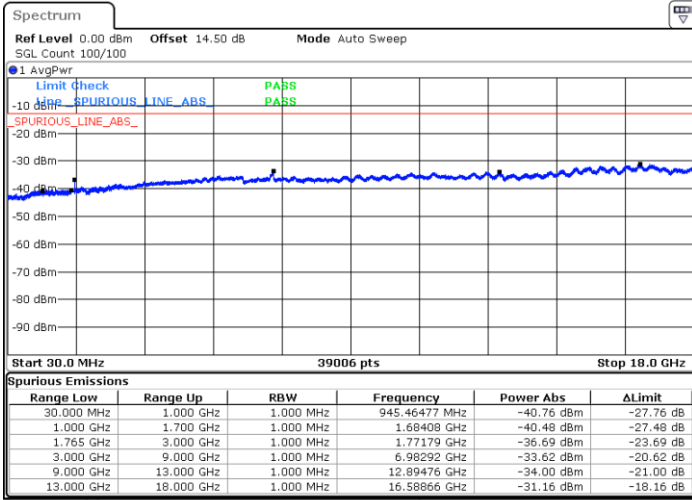

Middle Channel / QPSK

Middle Channel / 16QAM

Highest Channel / QPSK

Highest Channel / 16QAM

LTE Band 4 / 15MHz

Lowest Channel / QPSK

Lowest Channel / 16QAM

Middle Channel / QPSK

Middle Channel / 16QAM

LTE Band 4 / 15MHz

Highest Channel / QPSK

Highest Channel / 16QAM

LTE Band 4 / 20MHz

Lowest Channel / QPSK

Lowest Channel / 16QAM

LTE Band 4 / 20MHz

Middle Channel / QPSK

Middle Channel / 16QAM

Highest Channel / QPSK

Highest Channel / 16QAM

LTE Band 5 / 1.4MHz

Lowest Channel / QPSK

Lowest Channel / 16QAM

Middle Channel / QPSK