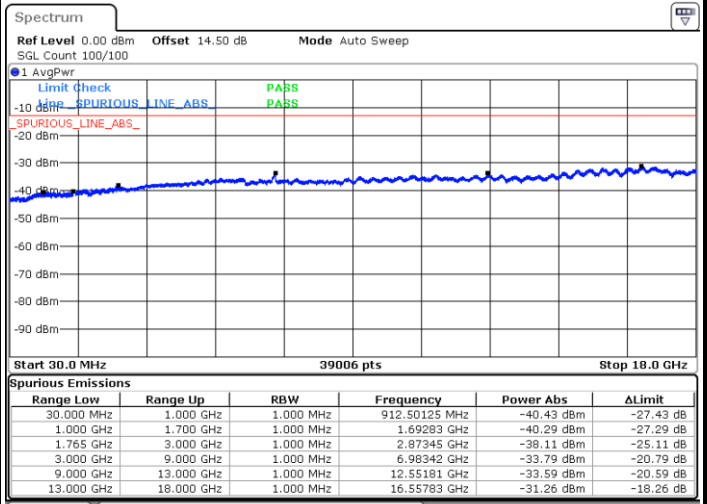

Middle Channel / QPSK

Middle Channel / 16QAM

Highest Channel / QPSK

Highest Channel / 16QAM

LTE Band 4 / 5MHz

Lowest Channel / QPSK

Lowest Channel / 16QAM

Middle Channel / QPSK

Middle Channel / 16QAM

LTE Band 4 / 5MHz

Highest Channel / QPSK

Highest Channel / 16QAM

LTE Band 4 / 10MHz

Lowest Channel / QPSK

Lowest Channel / 16QAM

LTE Band 4 / 10MHz

Middle Channel / QPSK

Middle Channel / 16QAM

Highest Channel / QPSK

Highest Channel / 16QAM

LTE Band 4 / 15MHz

Lowest Channel / QPSK

Lowest Channel / 16QAM

Middle Channel / QPSK

Middle Channel / 16QAM

LTE Band 4 / 15MHz

Highest Channel / QPSK

Highest Channel / 16QAM

LTE Band 4 / 20MHz

Lowest Channel / QPSK

Lowest Channel / 16QAM

LTE Band 4 / 20MHz