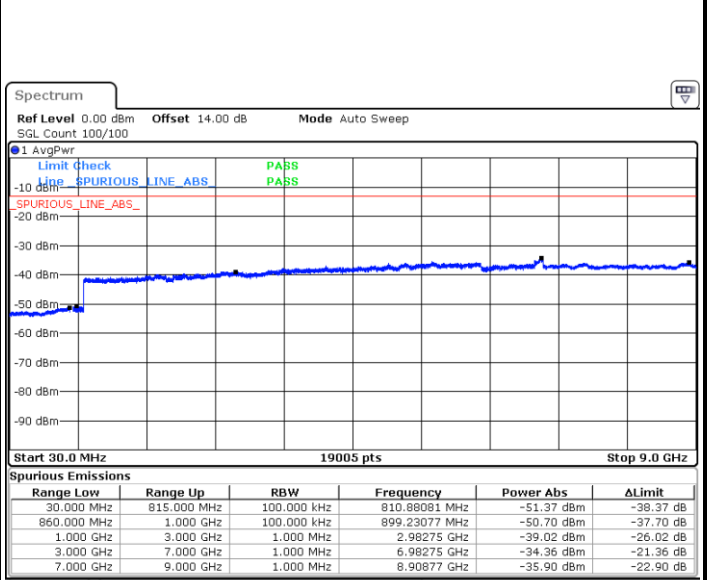

Middle Channel / 16QAM

LTE Band 5 / 1.4MHz

Highest Channel / QPSK

Highest Channel / 16QAM

LTE Band 5 / 3MHz

Lowest Channel / QPSK

Lowest Channel / 16QAM

LTE Band 5 / 3MHz

Middle Channel / QPSK

Middle Channel / 16QAM

Highest Channel / QPSK

Highest Channel / 16QAM

LTE Band 5 / 5MHz

Lowest Channel / QPSK

Lowest Channel / 16QAM

Middle Channel / QPSK

Middle Channel / 16QAM

LTE Band 5 / 5MHz

Highest Channel / QPSK

Highest Channel / 16QAM

LTE Band 5 / 10MHz

Lowest Channel / QPSK

Lowest Channel / 16QAM