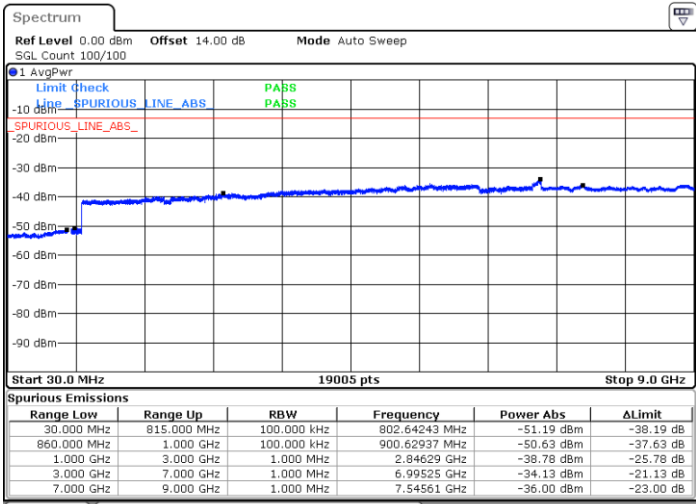

Middle Channel / 16QAM

LTE Band 5 / 1.4MHz

Highest Channel / QPSK

Highest Channel / 16QAM

LTE Band 5 / 3MHz

Lowest Channel / QPSK

Lowest Channel / 16QAM

LTE Band 5 / 3MHz

Middle Channel / QPSK

Middle Channel / 16QAM

Highest Channel / QPSK

Highest Channel / 16QAM

LTE Band 5 / 5MHz

Lowest Channel / QPSK

Lowest Channel / 16QAM

Middle Channel / QPSK

Middle Channel / 16QAM

LTE Band 5 / 5MHz

Highest Channel / QPSK

Highest Channel / 16QAM

LTE Band 5 / 10MHz

Lowest Channel / QPSK

Lowest Channel / 16QAM