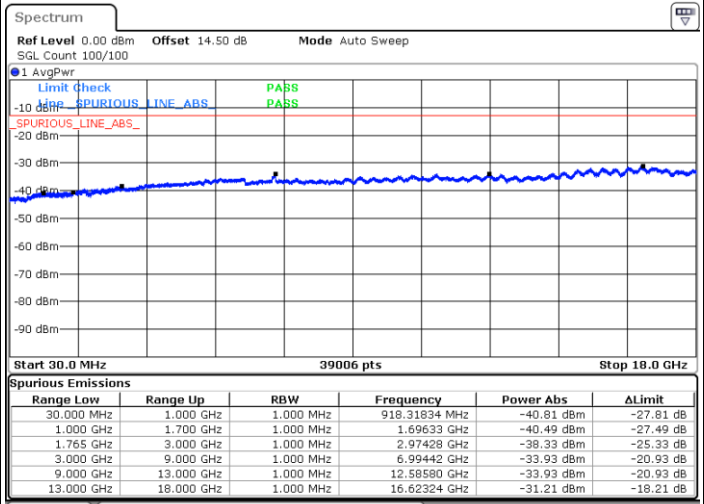

Middle Channel / QPSK

Middle Channel / 16QAM

Highest Channel / QPSK

Highest Channel / 16QAM

LTE Band 4 / 1.4MHz

Lowest Channel / QPSK

Lowest Channel / 16QAM

Middle Channel / QPSK

Middle Channel / 16QAM

LTE Band 4 / 1.4MHz

Highest Channel / QPSK

Highest Channel / 16QAM

LTE Band 4 / 3MHz

Lowest Channel / QPSK

Lowest Channel / 16QAM

LTE Band 4 / 3MHz

Middle Channel / QPSK

Middle Channel / 16QAM

Highest Channel / QPSK

Highest Channel / 16QAM

LTE Band 4 / 5MHz

Lowest Channel / QPSK

Lowest Channel / 16QAM

Middle Channel / QPSK

Middle Channel / 16QAM

LTE Band 4 / 5MHz

Highest Channel / QPSK

Highest Channel / 16QAM

LTE Band 4 / 10MHz

Lowest Channel / QPSK

Lowest Channel / 16QAM

LTE Band 4 / 10MHz