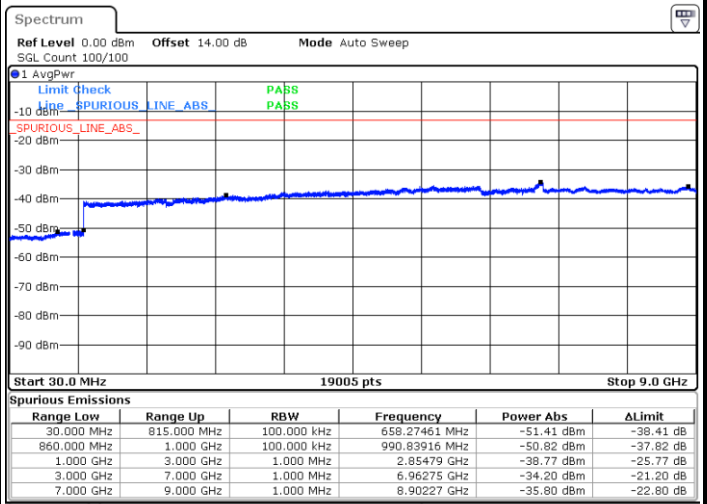

Middle Channel / 16QAM

LTE Band 5 / 1.4MHz

Highest Channel / QPSK

Highest Channel / 16QAM

LTE Band 5 / 3MHz

Lowest Channel / QPSK

Lowest Channel / 16QAM

LTE Band 5 / 3MHz

Middle Channel / QPSK

Middle Channel / 16QAM

Highest Channel / QPSK

Highest Channel / 16QAM

LTE Band 5 / 5MHz

Lowest Channel / QPSK

Lowest Channel / 16QAM

Middle Channel / QPSK

Middle Channel / 16QAM

LTE Band 5 / 5MHz

Highest Channel / QPSK

Highest Channel / 16QAM

LTE Band 5 / 10MHz

Lowest Channel / QPSK

Lowest Channel / 16QAM