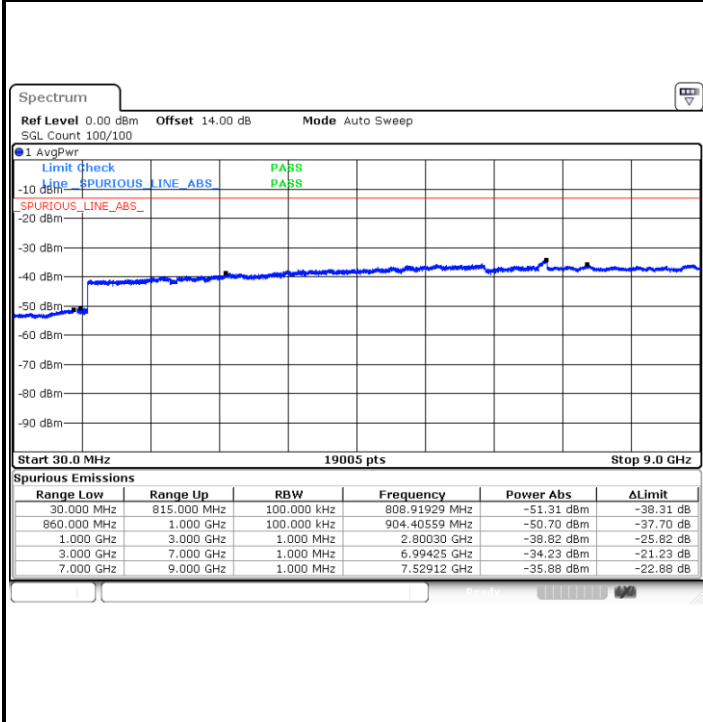

Middle Channel / QPSK

Middle Channel / 16QAM

Highest Channel / QPSK

Highest Channel / 16QAM

LTE Band 5 / 5MHz

Lowest Channel / QPSK

Lowest Channel / 16QAM

Middle Channel / QPSK

Middle Channel / 16QAM

LTE Band 5 / 5MHz

Highest Channel / QPSK

Highest Channel / 16QAM

LTE Band 5 / 10MHz

Lowest Channel / QPSK

Lowest Channel / 16QAM