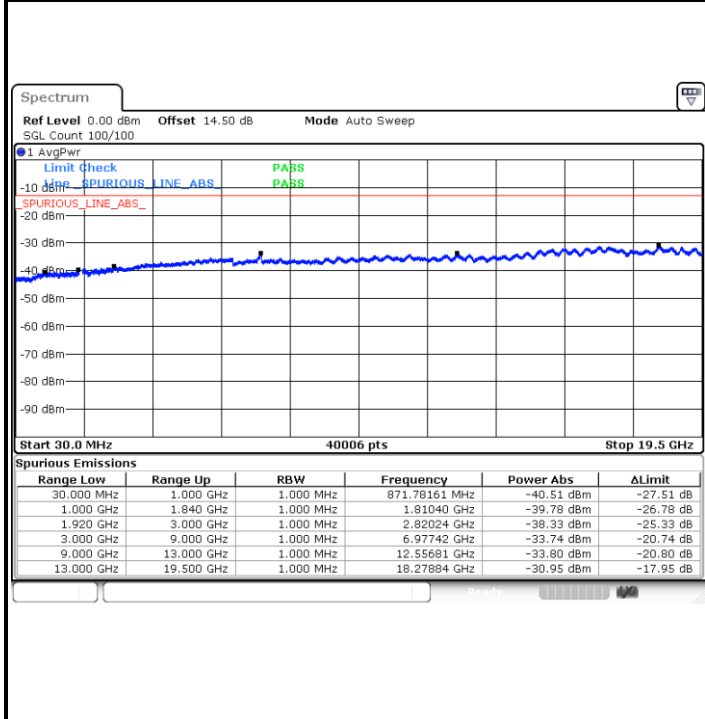

Middle Channel / QPSK

Middle Channel / 16QAM

Highest Channel / QPSK

Highest Channel / 16QAM

LTE Band 2 / 5MHz

Lowest Channel / QPSK

Lowest Channel / 16QAM

Middle Channel / QPSK

Middle Channel / 16QAM

LTE Band 2 / 5MHz

Highest Channel / QPSK

Highest Channel / 16QAM

LTE Band 2 / 10MHz

Lowest Channel / QPSK

Lowest Channel / 16QAM

LTE Band 2 / 10MHz

Middle Channel / QPSK

Middle Channel / 16QAM

Highest Channel / QPSK

Highest Channel / 16QAM

LTE Band 2 / 15MHz

Lowest Channel / QPSK

Lowest Channel / 16QAM

Middle Channel / QPSK

Middle Channel / 16QAM

LTE Band 2 / 15MHz

Highest Channel / QPSK

Highest Channel / 16QAM

LTE Band 2 / 20MHz

Lowest Channel / QPSK

Lowest Channel / 16QAM

LTE Band 2 / 20MHz