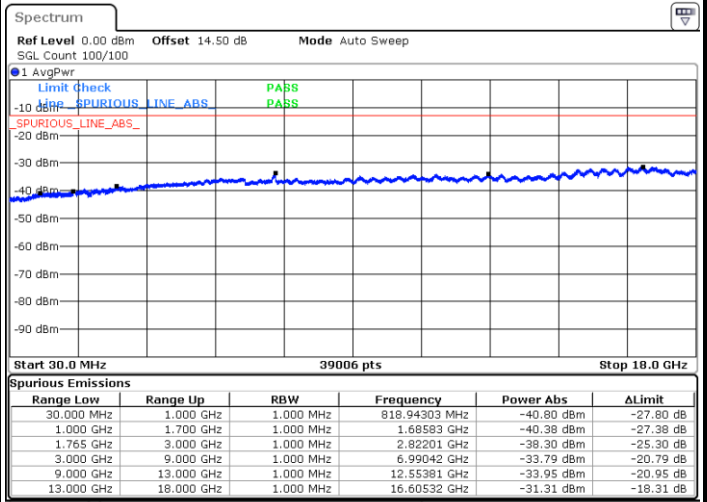

Middle Channel / 16QAM

LTE Band 4 / 1.4MHz

Highest Channel / QPSK

Highest Channel / 16QAM

LTE Band 4 / 3MHz

Lowest Channel / QPSK

Lowest Channel / 16QAM

LTE Band 4 / 3MHz

Middle Channel / QPSK

Middle Channel / 16QAM

Highest Channel / QPSK

Highest Channel / 16QAM

LTE Band 4 / 5MHz

Lowest Channel / QPSK

Lowest Channel / 16QAM

Middle Channel / QPSK

Middle Channel / 16QAM

LTE Band 4 / 5MHz

Highest Channel / QPSK

Highest Channel / 16QAM

LTE Band 4 / 10MHz

Lowest Channel / QPSK

Lowest Channel / 16QAM

LTE Band 4 / 10MHz