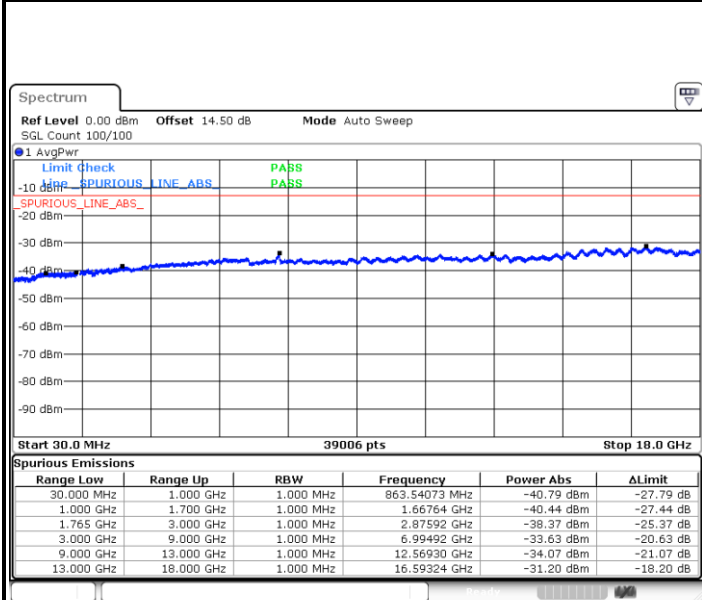

Middle Channel / QPSK

Middle Channel / 16QAM

Highest Channel / QPSK

Highest Channel / 16QAM

LTE Band 4 / 5MHz

Lowest Channel / QPSK

Lowest Channel / 16QAM

Middle Channel / QPSK

Middle Channel / 16QAM

LTE Band 4 / 5MHz

Highest Channel / QPSK

Highest Channel / 16QAM

LTE Band 4 / 10MHz

Lowest Channel / QPSK

Lowest Channel / 16QAM

LTE Band 4 / 10MHz

Middle Channel / QPSK

Middle Channel / 16QAM

Highest Channel / QPSK

Highest Channel / 16QAM

LTE Band 4 / 15MHz

Lowest Channel / QPSK

Lowest Channel / 16QAM

Middle Channel / QPSK

Middle Channel / 16QAM

LTE Band 4 / 15MHz

Highest Channel / QPSK

Highest Channel / 16QAM

LTE Band 4 / 20MHz

Lowest Channel / QPSK

Lowest Channel / 16QAM

LTE Band 4 / 20MHz