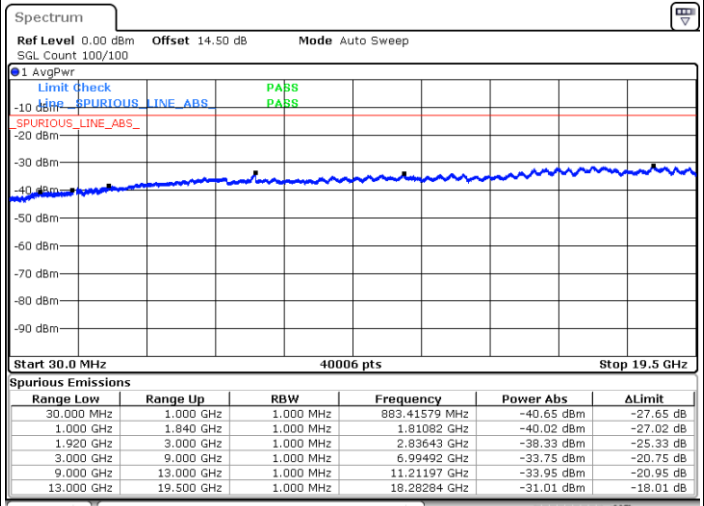

Conducted Spurious Emission

LTE Band 2 / 1.4MHz

Highest Channel / QPSK

Highest Channel / 16QAM

LTE Band 2 / 3MHz

Lowest Channel / QPSK

Lowest Channel / 16QAM

LTE Band 2 / 3MHz

Middle Channel / QPSK

Middle Channel / 16QAM

Highest Channel / QPSK

Highest Channel / 16QAM

LTE Band 2 / 5MHz

Lowest Channel / QPSK

Lowest Channel / 16QAM

Middle Channel / QPSK

Middle Channel / 16QAM

LTE Band 2 / 5MHz

Highest Channel / QPSK

Highest Channel / 16QAM

LTE Band 2 / 10MHz

Lowest Channel / QPSK

Lowest Channel / 16QAM

LTE Band 2 / 10MHz