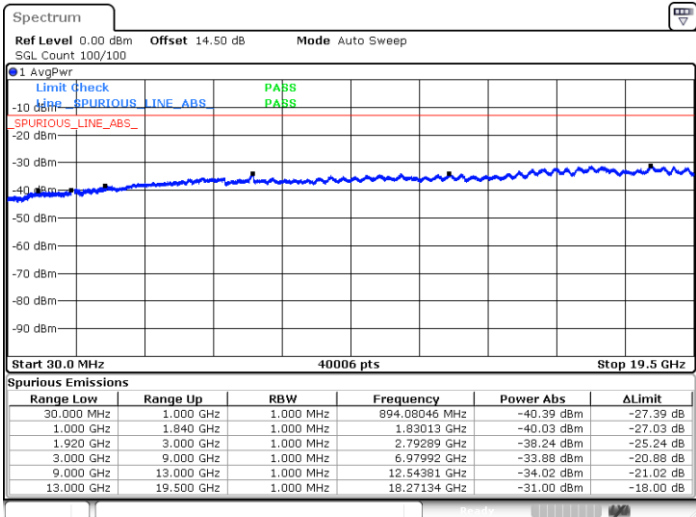

Conducted Spurious Emission

LTE Band 2 / 1.4MHz

Highest Channel / QPSK

Highest Channel / 16QAM

LTE Band 2 / 3MHz

Lowest Channel / QPSK

Lowest Channel / 16QAM

LTE Band 2 / 3MHz

Middle Channel / QPSK

Middle Channel / 16QAM

Highest Channel / QPSK

Highest Channel / 16QAM

LTE Band 2 / 5MHz

Lowest Channel / QPSK

Lowest Channel / 16QAM

Middle Channel / QPSK

Middle Channel / 16QAM

LTE Band 2 / 5MHz

Highest Channel / QPSK

Highest Channel / 16QAM

LTE Band 2 / 10MHz

Lowest Channel / QPSK

Lowest Channel / 16QAM

LTE Band 2 / 10MHz

Middle Channel / QPSK

Middle Channel / 16QAM

Highest Channel / QPSK

Highest Channel / 16QAM

LTE Band 2 / 15MHz

Lowest Channel / QPSK

Lowest Channel / 16QAM

Middle Channel / QPSK