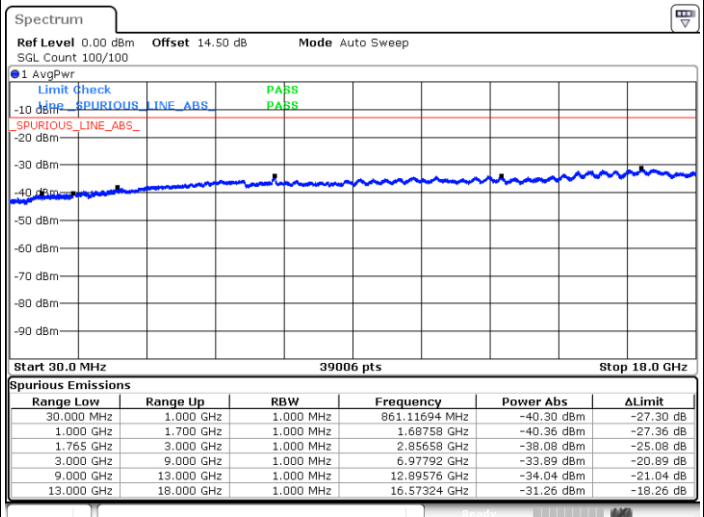

Middle Channel / QPSK

Middle Channel / 16QAM

Highest Channel / QPSK

Highest Channel / 16QAM

LTE Band 4 / 1.4MHz

Lowest Channel / QPSK

Lowest Channel / 16QAM

Middle Channel / QPSK

Middle Channel / 16QAM

LTE Band 4 / 1.4MHz

Highest Channel / QPSK

Highest Channel / 16QAM

LTE Band 4 / 3MHz

Lowest Channel / QPSK

Lowest Channel / 16QAM

LTE Band 4 / 3MHz

Middle Channel / QPSK

Middle Channel / 16QAM

Highest Channel / QPSK

Highest Channel / 16QAM

LTE Band 4 / 5MHz

Lowest Channel / QPSK

Lowest Channel / 16QAM

Middle Channel / QPSK

Middle Channel / 16QAM

LTE Band 4 / 5MHz

Highest Channel / QPSK

Highest Channel / 16QAM

LTE Band 4 / 10MHz

Lowest Channel / QPSK

Lowest Channel / 16QAM

LTE Band 4 / 10MHz