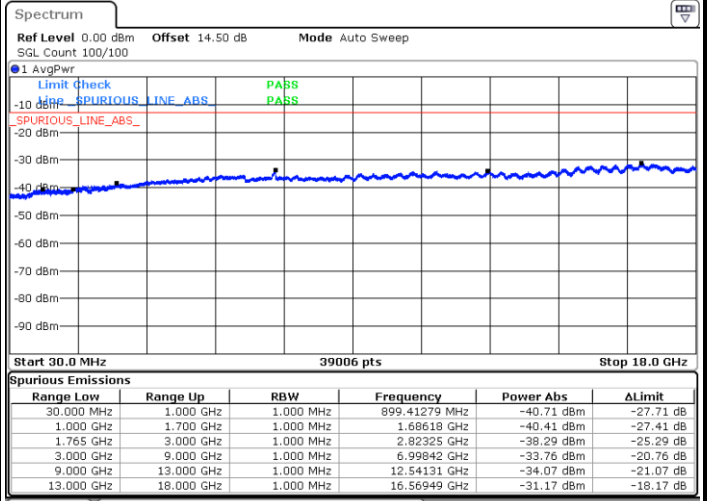

Middle Channel / 16QAM

LTE Band 4 / 5MHz

Highest Channel / QPSK

Highest Channel / 16QAM

LTE Band 4 / 10MHz

Lowest Channel / QPSK

Lowest Channel / 16QAM

LTE Band 4 / 10MHz

Middle Channel / QPSK

Middle Channel / 16QAM

Highest Channel / QPSK

Highest Channel / 16QAM

LTE Band 4 / 15MHz

Lowest Channel / QPSK

Lowest Channel / 16QAM

Middle Channel / QPSK

Middle Channel / 16QAM

LTE Band 4 / 15MHz

Highest Channel / QPSK

Highest Channel / 16QAM

LTE Band 4 / 20MHz

Lowest Channel / QPSK

Lowest Channel / 16QAM

LTE Band 4 / 20MHz

Middle Channel / QPSK

Middle Channel / 16QAM

Highest Channel / QPSK

Highest Channel / 16QAM

LTE Band 5 / 1.4MHz

Lowest Channel / QPSK

Lowest Channel / 16QAM

Middle Channel / QPSK