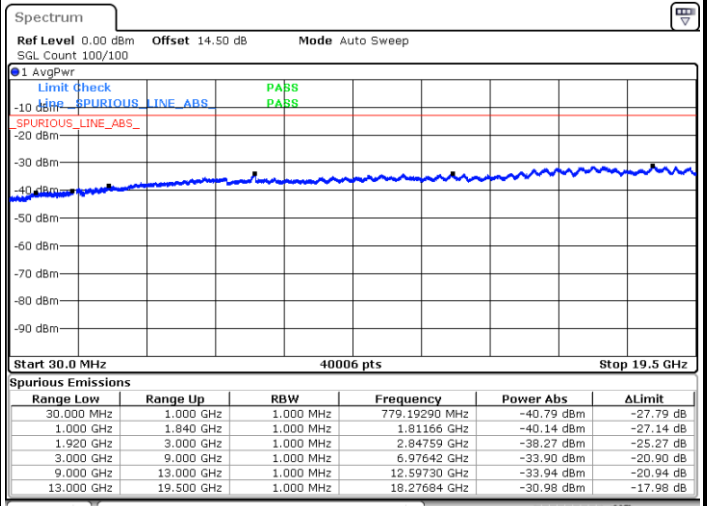

Middle Channel / 16QAM

LTE Band 2 / 5MHz

Highest Channel / QPSK

Highest Channel / 16QAM

LTE Band 2 / 10MHz

Lowest Channel / QPSK

Lowest Channel / 16QAM

LTE Band 2 / 10MHz

Middle Channel / QPSK

Middle Channel / 16QAM

Highest Channel / QPSK

Highest Channel / 16QAM

LTE Band 2 / 15MHz

Lowest Channel / QPSK

Lowest Channel / 16QAM

Middle Channel / QPSK

Middle Channel / 16QAM

LTE Band 2 / 15MHz

Highest Channel / QPSK

Highest Channel / 16QAM

LTE Band 2 / 20MHz

Lowest Channel / QPSK

Lowest Channel / 16QAM

LTE Band 2 / 20MHz

Middle Channel / QPSK

Middle Channel / 16QAM

Highest Channel / QPSK

Highest Channel / 16QAM

LTE Band 4 / 1.4MHz

Lowest Channel / QPSK

Lowest Channel / 16QAM

Middle Channel / QPSK