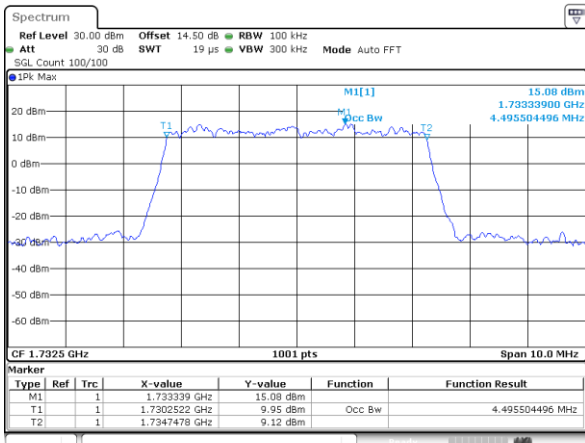

Highest Channel / 1.4MHz / 16QAM

LTE Band 4

Lowest Channel / 3MHz / QPSK

Lowest Channel / 3MHz / 16QAM

Middle Channel / 3MHz / QPSK

Middle Channel / 3MHz / 16QAM

Highest Channel / 3MHz / QPSK

Highest Channel / 3MHz / 16QAM

LTE Band 4

Lowest Channel / 5MHz / QPSK

Lowest Channel / 5MHz / 16QAM

Middle Channel / 5MHz / QPSK

Middle Channel / 5MHz / 16QAM

Highest Channel / 5MHz / QPSK

Highest Channel / 5MHz / 16QAM

LTE Band 4