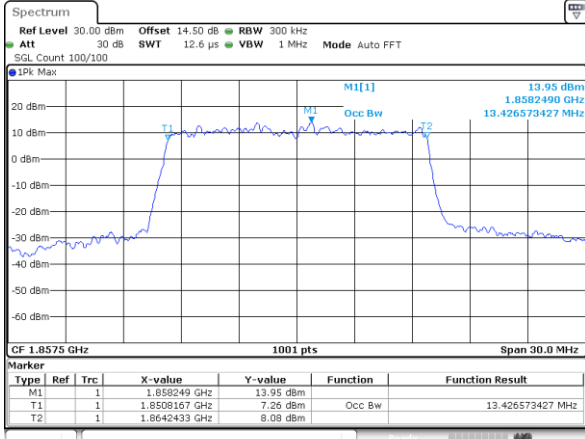

Lowest Channel / 5MHz / 16QAM

Middle Channel / 5MHz / QPSK

Middle Channel / 5MHz / 16QAM

Highest Channel / 5MHz / QPSK

Highest Channel / 5MHz / 16QAM

LTE Band 2

Lowest Channel / 10MHz / QPSK

Lowest Channel / 10MHz / 16QAM

Middle Channel / 10MHz / QPSK

Middle Channel / 10MHz / 16QAM

Highest Channel / 10MHz / QPSK

Highest Channel / 10MHz / 16QAM

LTE Band 2

Lowest Channel / 15MHz / QPSK

Lowest Channel / 15MHz / 16QAM

Middle Channel / 15MHz / QPSK

Middle Channel / 15MHz / 16QAM

Highest Channel / 15MHz / QPSK

Highest Channel / 15MHz / 16QAM

LTE Band 2

Lowest Channel / 20MHz / QPSK

Lowest Channel / 20MHz / 16QAM

Middle Channel / 20MHz / QPSK

Middle Channel / 20MHz / 16QAM