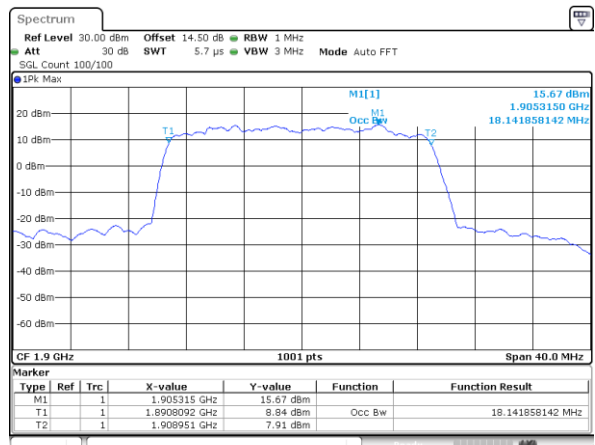

Middle Channel / 10MHz / QPSK

Middle Channel / 10MHz / 16QAM

Highest Channel / 10MHz / QPSK

Highest Channel / 10MHz / 16QAM

LTE Band 2

Lowest Channel / 15MHz / QPSK

Lowest Channel / 15MHz / 16QAM

Middle Channel / 15MHz / QPSK

Middle Channel / 15MHz / 16QAM

Highest Channel / 15MHz / QPSK

Highest Channel / 15MHz / 16QAM

LTE Band 2

Lowest Channel / 20MHz / QPSK

Lowest Channel / 20MHz / 16QAM

Middle Channel / 20MHz / QPSK

Middle Channel / 20MHz / 16QAM

Highest Channel / 20MHz / QPSK

Highest Channel / 20MHz / 16QAM

LTE Band 4

Lowest Channel / 1.4MHz / QPSK

Lowest Channel / 1.4MHz / 16QAM

Middle Channel / 1.4MHz / QPSK

Middle Channel / 1.4MHz / 16QAM

Highest Channel / 1.4MHz / QPSK