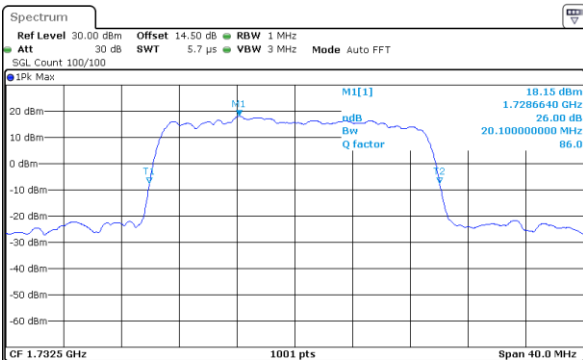

Lowest Channel / 10MHz / QPSK

Lowest Channel / 10MHz / 16QAM

Middle Channel / 10MHz / QPSK

Middle Channel / 10MHz / 16QAM

Highest Channel / 10MHz / QPSK

Highest Channel / 10MHz / 16QAM

LTE Band 4

Lowest Channel / 15MHz / QPSK

Lowest Channel / 15MHz / 16QAM

Middle Channel / 15MHz / QPSK

Middle Channel / 15MHz / 16QAM

Highest Channel / 15MHz / QPSK

Highest Channel / 15MHz / 16QAM

LTE Band 4

Lowest Channel / 20MHz / QPSK

Lowest Channel / 20MHz / 16QAM

Middle Channel / 20MHz / QPSK

Middle Channel / 20MHz / 16QAM

Highest Channel / 20MHz / QPSK

Highest Channel / 20MHz / 16QAM

LTE Band 5

Lowest Channel / 1.4MHz / QPSK

Lowest Channel / 1.4MHz / 16QAM

Middle Channel / 1.4MHz / QPSK

Middle Channel / 1.4MHz / 16QAM

Highest Channel / 1.4MHz / QPSK

Highest Channel / 1.4MHz / 16QAM

LTE Band 5

Lowest Channel / 3MHz / QPSK

Lowest Channel / 3MHz / 16QAM

Middle Channel / 3MHz / QPSK

Middle Channel / 3MHz / 16QAM