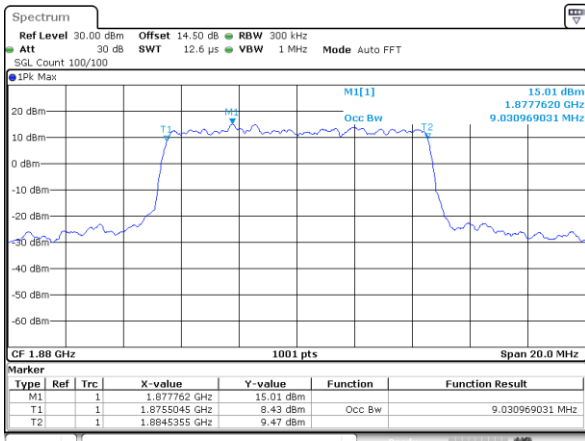

Lowest Channel / 3MHz / QPSK

Lowest Channel / 3MHz / 16QAM

Middle Channel / 3MHz / QPSK

Middle Channel / 3MHz / 16QAM

Highest Channel / 3MHz / QPSK

Highest Channel / 3MHz / 16QAM

LTE Band 2

Lowest Channel / 5MHz / QPSK

Lowest Channel / 5MHz / 16QAM

Middle Channel / 5MHz / QPSK

Middle Channel / 5MHz / 16QAM

Highest Channel / 5MHz / QPSK

Highest Channel / 5MHz / 16QAM

LTE Band 2

Lowest Channel / 10MHz / QPSK

Lowest Channel / 10MHz / 16QAM

Middle Channel / 10MHz / QPSK

Middle Channel / 10MHz / 16QAM

Highest Channel / 10MHz / QPSK

Highest Channel / 10MHz / 16QAM

LTE Band 2

Lowest Channel / 15MHz / QPSK

Lowest Channel / 15MHz / 16QAM

Middle Channel / 15MHz / QPSK