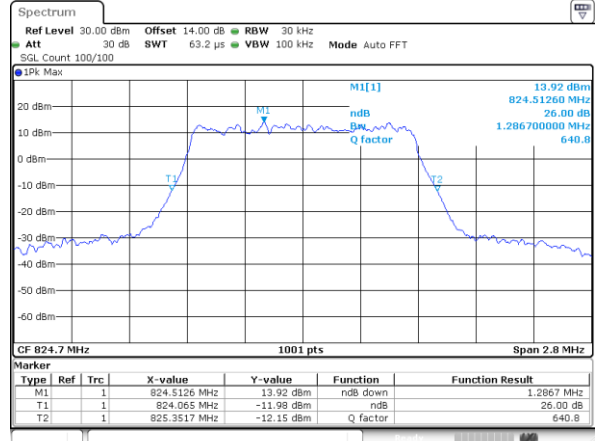

Lowest Channel / 15MHz / 16QAM

Middle Channel / 15MHz / QPSK

Middle Channel / 15MHz / 16QAM

Highest Channel / 15MHz / QPSK

Highest Channel / 15MHz / 16QAM

LTE Band 4

Lowest Channel / 20MHz / QPSK

Lowest Channel / 20MHz / 16QAM

Middle Channel / 20MHz / QPSK

Middle Channel / 20MHz / 16QAM

Highest Channel / 20MHz / QPSK

Highest Channel / 20MHz / 16QAM

LTE Band 5

Lowest Channel / 1.4MHz / QPSK

Lowest Channel / 1.4MHz / 16QAM

Middle Channel / 1.4MHz / QPSK

Middle Channel / 1.4MHz / 16QAM

Highest Channel / 1.4MHz / QPSK

Highest Channel / 1.4MHz / 16QAM

LTE Band 5

Lowest Channel / 3MHz / QPSK

Lowest Channel / 3MHz / 16QAM

Middle Channel / 3MHz / QPSK

Middle Channel / 3MHz / 16QAM

Highest Channel / 3MHz / QPSK

Highest Channel / 3MHz / 16QAM

LTE Band 5

Lowest Channel / 5MHz / QPSK

Lowest Channel / 5MHz / 16QAM

Middle Channel / 5MHz / QPSK

Middle Channel / 5MHz / 16QAM

Highest Channel / 5MHz / QPSK