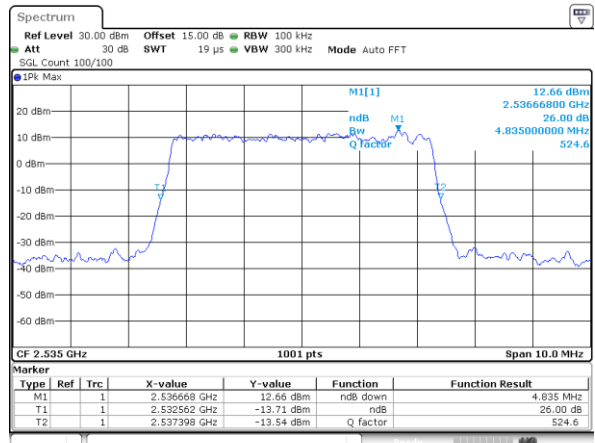

Highest Channel / 5MHz / 16QAM

LTE Band 5

Lowest Channel / 10MHz / QPSK

Lowest Channel / 10MHz / 16QAM

Middle Channel / 10MHz / QPSK

Middle Channel / 10MHz / 16QAM

Highest Channel / 10MHz / QPSK

Highest Channel / 10MHz / 16QAM

LTE Band 7

Lowest Channel / 5MHz / QPSK

Lowest Channel / 5MHz / 16QAM

Middle Channel / 5MHz / QPSK

Middle Channel / 5MHz / 16QAM

Highest Channel / 5MHz / QPSK

Highest Channel / 5MHz / 16QAM

LTE Band 7

Lowest Channel / 10MHz / QPSK

Lowest Channel / 10MHz / 16QAM

Middle Channel / 10MHz / QPSK

Middle Channel / 10MHz / 16QAM

Highest Channel / 10MHz / QPSK

Highest Channel / 10MHz / 16QAM

LTE Band 7

Lowest Channel / 15MHz / QPSK