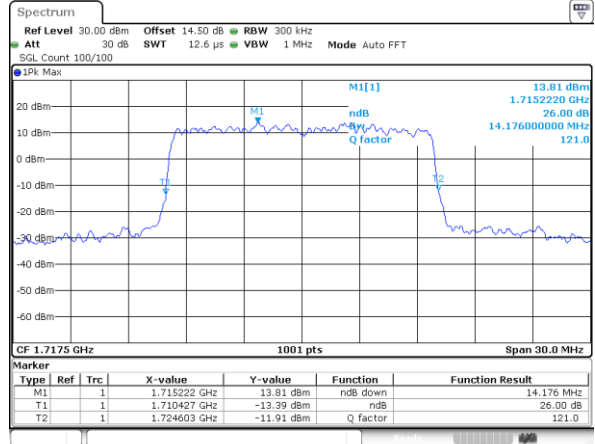

LTE Band 4

Lowest Channel / 5MHz / QPSK

Lowest Channel / 5MHz / 16QAM

Middle Channel / 5MHz / QPSK

Middle Channel / 5MHz / 16QAM

Highest Channel / 5MHz / QPSK

Highest Channel / 5MHz / 16QAM

LTE Band 4

Lowest Channel / 10MHz / QPSK

Lowest Channel / 10MHz / 16QAM

Middle Channel / 10MHz / QPSK

Middle Channel / 10MHz / 16QAM

Highest Channel / 10MHz / QPSK

Highest Channel / 10MHz / 16QAM

LTE Band 4

Lowest Channel / 15MHz / QPSK

Lowest Channel / 15MHz / 16QAM

Middle Channel / 15MHz / QPSK

Middle Channel / 15MHz / 16QAM

Highest Channel / 15MHz / QPSK

Highest Channel / 15MHz / 16QAM

LTE Band 4

Lowest Channel / 20MHz / QPSK

Lowest Channel / 20MHz / 16QAM