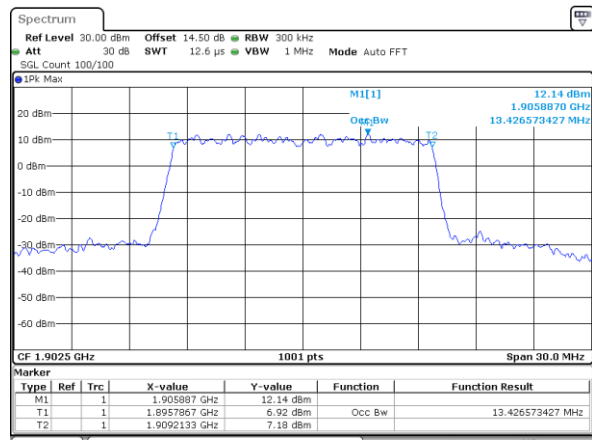

Highest Channel / 15MHz / 16QAM