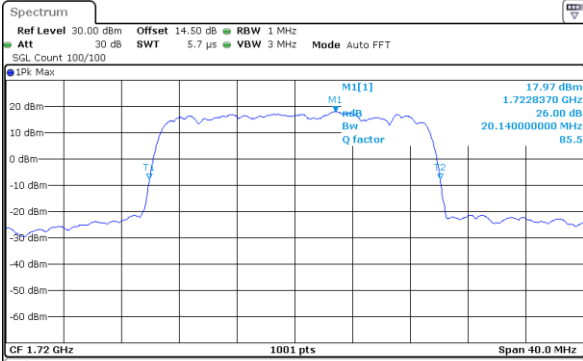

Lowest Channel / 10MHz / QPSK

Lowest Channel / 10MHz / 16QAM

Middle Channel / 10MHz / QPSK

Middle Channel / 10MHz / 16QAM

Highest Channel / 10MHz / QPSK

Highest Channel / 10MHz / 16QAM

LTE Band 4

Lowest Channel / 15MHz / QPSK

Lowest Channel / 15MHz / 16QAM

Middle Channel / 15MHz / QPSK

Middle Channel / 15MHz / 16QAM

Highest Channel / 15MHz / QPSK

Highest Channel / 15MHz / 16QAM

LTE Band 4

Lowest Channel / 20MHz / QPSK

Lowest Channel / 20MHz / 16QAM

Middle Channel / 20MHz / QPSK

Middle Channel / 20MHz / 16QAM

Highest Channel / 20MHz / QPSK

Highest Channel / 20MHz / 16QAM

LTE Band 5

Lowest Channel / 1.4MHz / QPSK

Lowest Channel / 1.4MHz / 16QAM

Middle Channel / 1.4MHz / QPSK

Middle Channel / 1.4MHz / 16QAM

Highest Channel / 1.4MHz / QPSK

Highest Channel / 1.4MHz / 16QAM

LTE Band 5

Lowest Channel / 3MHz / QPSK

Lowest Channel / 3MHz / 16QAM

Middle Channel / 3MHz / QPSK

Middle Channel / 3MHz / 16QAM