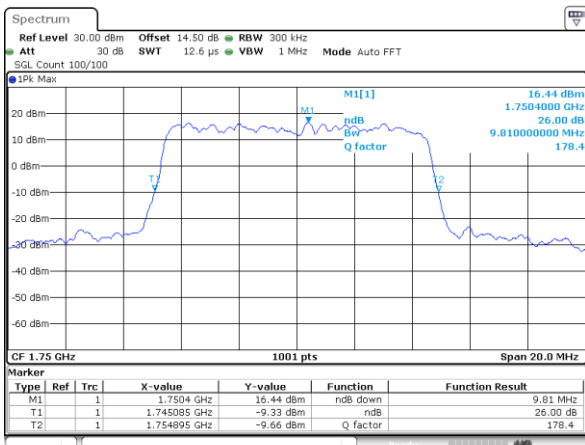

Lowest Channel / 10MHz / QPSK

Lowest Channel / 10MHz / 16QAM

Middle Channel / 10MHz / QPSK

Middle Channel / 10MHz / 16QAM

Highest Channel / 10MHz / QPSK

Highest Channel / 10MHz / 16QAM

LTE Band 4

Lowest Channel / 15MHz / QPSK

Lowest Channel / 15MHz / 16QAM

Middle Channel / 15MHz / QPSK

Middle Channel / 15MHz / 16QAM

Highest Channel / 15MHz / QPSK

Highest Channel / 15MHz / 16QAM

LTE Band 4

Lowest Channel / 20MHz / QPSK

Lowest Channel / 20MHz / 16QAM