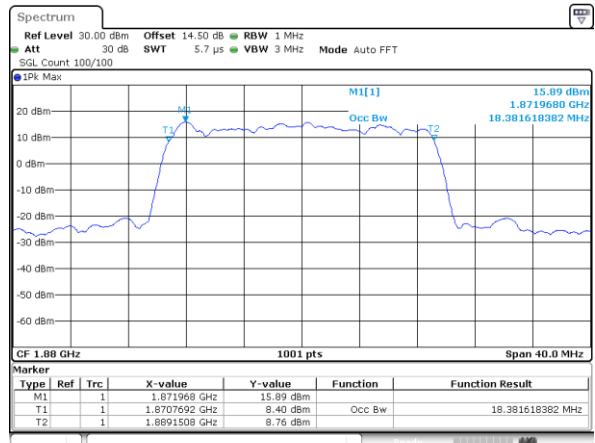

Middle Channel / 10MHz / QPSK

Middle Channel / 10MHz / 16QAM

Highest Channel / 10MHz / QPSK

Highest Channel / 10MHz / 16QAM

LTE Band 2

Lowest Channel / 15MHz / QPSK

Lowest Channel / 15MHz / 16QAM

Middle Channel / 15MHz / QPSK

Middle Channel / 15MHz / 16QAM

Highest Channel / 15MHz / QPSK

Highest Channel / 15MHz / 16QAM

LTE Band 2

Lowest Channel / 20MHz / QPSK

Lowest Channel / 20MHz / 16QAM

Middle Channel / 20MHz / QPSK

Middle Channel / 20MHz / 16QAM

Highest Channel / 20MHz / QPSK

Highest Channel / 20MHz / 16QAM

LTE Band 4

Lowest Channel / 1.4MHz / QPSK

Lowest Channel / 1.4MHz / 16QAM

Middle Channel / 1.4MHz / QPSK

Middle Channel / 1.4MHz / 16QAM

Highest Channel / 1.4MHz / QPSK