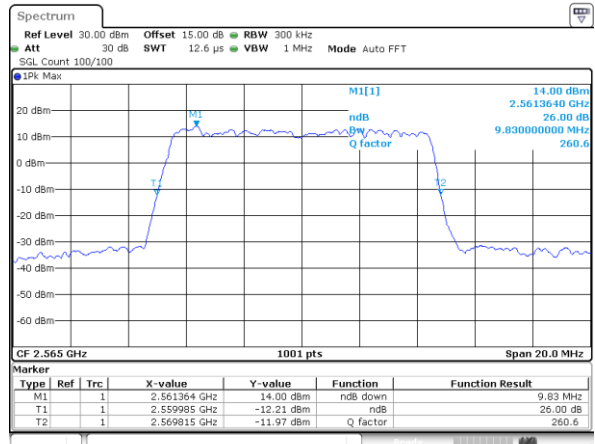

LTE Band 7

Lowest Channel / 5MHz / QPSK

Lowest Channel / 5MHz / 16QAM

Middle Channel / 5MHz / QPSK

Middle Channel / 5MHz / 16QAM

Highest Channel / 5MHz / QPSK

Highest Channel / 5MHz / 16QAM

LTE Band 7

Lowest Channel / 10MHz / QPSK

Lowest Channel / 10MHz / 16QAM

Middle Channel / 10MHz / QPSK

Middle Channel / 10MHz / 16QAM

Highest Channel / 10MHz / QPSK

Highest Channel / 10MHz / 16QAM

LTE Band 7

Lowest Channel / 15MHz / QPSK

Lowest Channel / 15MHz / 16QAM

Middle Channel / 15MHz / QPSK

Middle Channel / 15MHz / 16QAM

Highest Channel / 15MHz / QPSK

Highest Channel / 15MHz / 16QAM

LTE Band 7

Lowest Channel / 20MHz / QPSK

Lowest Channel / 20MHz / 16QAM