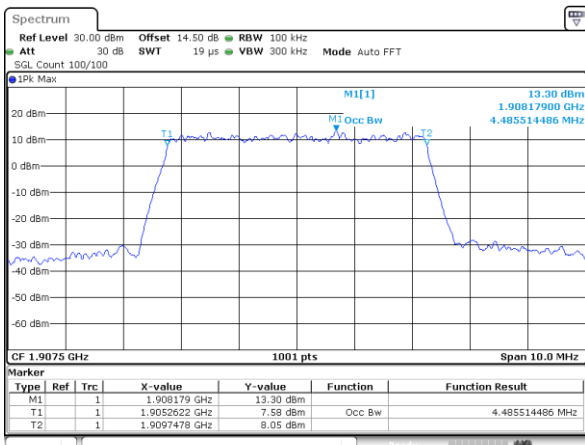

Lowest Channel / 5MHz / 16QAM

Middle Channel / 5MHz / QPSK

Middle Channel / 5MHz / 16QAM

Highest Channel / 5MHz / QPSK

Highest Channel / 5MHz / 16QAM

LTE Band 2

Lowest Channel / 10MHz / QPSK

Lowest Channel / 10MHz / 16QAM