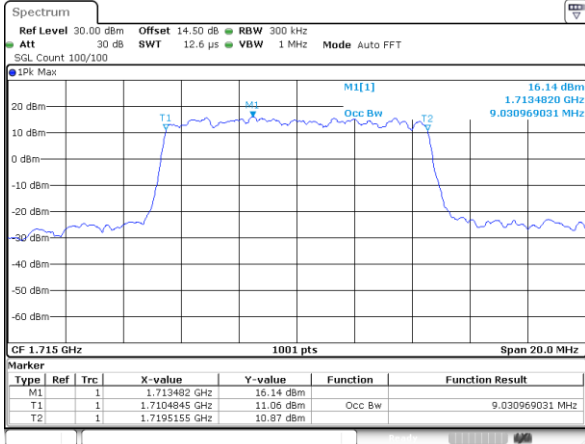

LTE Band 4

Lowest Channel / 10MHz / QPSK