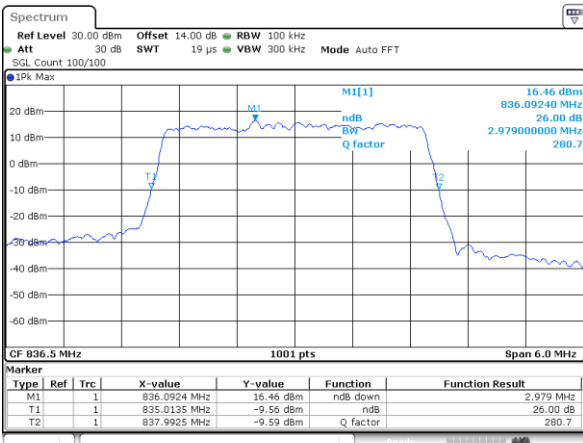

Middle Channel / 20MHz / QPSK

Middle Channel / 20MHz / 16QAM

Highest Channel / 20MHz / QPSK

Highest Channel / 20MHz / 16QAM

LTE Band 5

Lowest Channel / 1.4MHz / QPSK

Lowest Channel / 1.4MHz / 16QAM

Middle Channel / 1.4MHz / QPSK

Middle Channel / 1.4MHz / 16QAM

Highest Channel / 1.4MHz / QPSK

Highest Channel / 1.4MHz / 16QAM

LTE Band 5

Lowest Channel / 3MHz / QPSK

Lowest Channel / 3MHz / 16QAM

Middle Channel / 3MHz / QPSK

Middle Channel / 3MHz / 16QAM

Highest Channel / 3MHz / QPSK

Highest Channel / 3MHz / 16QAM

LTE Band 5

Lowest Channel / 5MHz / QPSK

Lowest Channel / 5MHz / 16QAM

Middle Channel / 5MHz / QPSK

Middle Channel / 5MHz / 16QAM

Highest Channel / 5MHz / QPSK

Highest Channel / 5MHz / 16QAM

LTE Band 5

Lowest Channel / 10MHz / QPSK

Lowest Channel / 10MHz / 16QAM

Middle Channel / 10MHz / QPSK

Middle Channel / 10MHz / 16QAM

Highest Channel / 10MHz / QPSK

Highest Channel / 10MHz / 16QAM