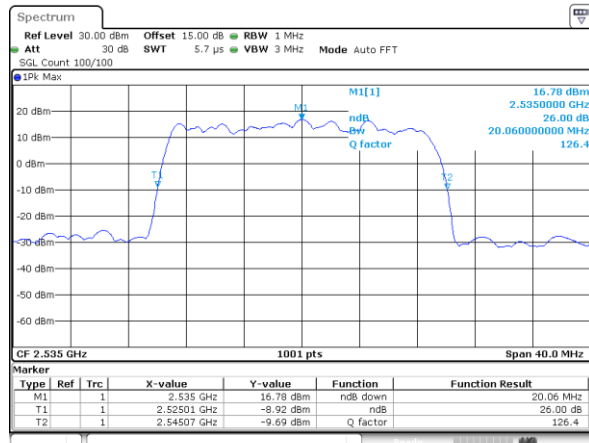

Lowest Channel / 10MHz / QPSK

Lowest Channel / 10MHz / 16QAM

Middle Channel / 10MHz / QPSK

Middle Channel / 10MHz / 16QAM

Highest Channel / 10MHz / QPSK

Highest Channel / 10MHz / 16QAM

LTE Band 7

Lowest Channel / 15MHz / QPSK

Lowest Channel / 15MHz / 16QAM

Middle Channel / 15MHz / QPSK

Middle Channel / 15MHz / 16QAM

Highest Channel / 15MHz / QPSK

Highest Channel / 15MHz / 16QAM

LTE Band 7

Lowest Channel / 20MHz / QPSK

Lowest Channel / 20MHz / 16QAM

Middle Channel / 20MHz / QPSK

Middle Channel / 20MHz / 16QAM

Highest Channel / 20MHz / QPSK

Highest Channel / 20MHz / 16QAM

Occupied Bandwidth

Mode	LTE Band 2 : 99%OBW(MHz)											
	1.4MHz		3MHz		5MHz		10MHz		15MHz		20MHz	
Mod.	QPSK	16QAM	QPSK	16QAM	QPSK	16QAM	QPSK	16QAM	QPSK	16QAM	QPSK	16QAM
Lowest CH	1.10	1.10	2.71	2.71	4.49	4.48	9.03	9.01	13.43	13.40	18.14	18.18
Middle CH	1.09	1.09	2.72	2.71	4.49	4.47	9.03	9.01	13.43	13.40	18.30	18.38
Highest CH	1.09	1.09	2.72	2.72	4.49	4.49	8.97	8.97	13.46	13.43	18.26	18.14

Mode	LTE Band 4 : 99%OBW(MHz)											
	1.4MHz		3MHz		5MHz		10MHz		15MHz		20MHz	
Mod.	QPSK	16QAM	QPSK	16QAM	QPSK	16QAM	QPSK	16QAM	QPSK	16QAM	QPSK	16QAM
Lowest CH	1.09	1.09	2.73	2.73	4.50	4.50	9.03	8.97	13.43	13.34	18.38	18.06
Middle CH	1.09	1.09	2.70	2.73	4.50	4.50	9.09	9.01	13.46	13.37	18.30	18.46
Highest CH	1.09	1.09	2.70	2.70	4.49	4.50	9.07	8.97	13.40	13.40	18.30	18.30