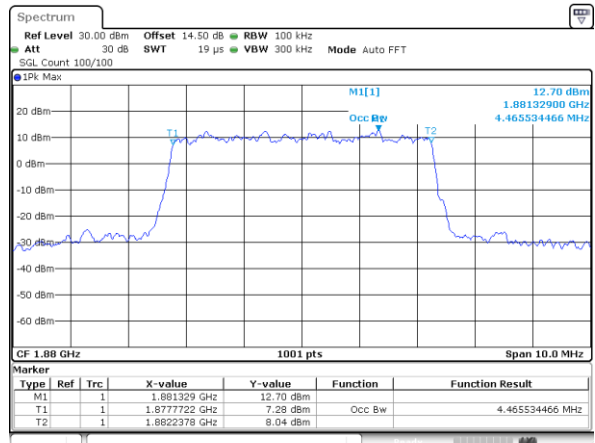

LTE Band 2

Lowest Channel / 1.4MHz / QPSK

Lowest Channel / 1.4MHz / 16QAM

Middle Channel / 1.4MHz / QPSK

Middle Channel / 1.4MHz / 16QAM

Highest Channel / 1.4MHz / QPSK

Highest Channel / 1.4MHz / 16QAM

LTE Band 2

Lowest Channel / 3MHz / QPSK

Lowest Channel / 3MHz / 16QAM

Middle Channel / 3MHz / QPSK

Middle Channel / 3MHz / 16QAM

Highest Channel / 3MHz / QPSK

Highest Channel / 3MHz / 16QAM

LTE Band 2

Lowest Channel / 5MHz / QPSK

Lowest Channel / 5MHz / 16QAM

Middle Channel / 5MHz / QPSK

Middle Channel / 5MHz / 16QAM

Highest Channel / 5MHz / QPSK

Highest Channel / 5MHz / 16QAM

LTE Band 2

Lowest Channel / 10MHz / QPSK

Lowest Channel / 10MHz / 16QAM