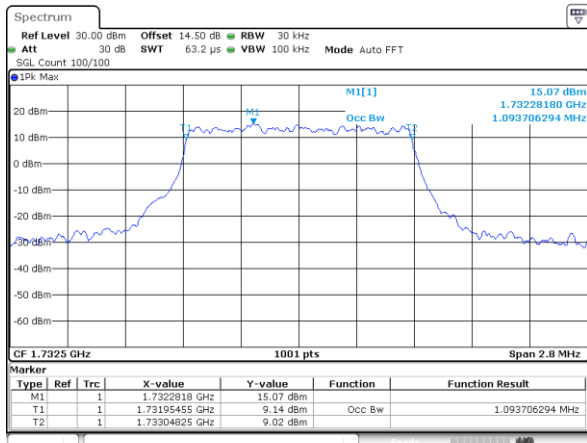

Middle Channel / 15MHz / 16QAM

Highest Channel / 15MHz / QPSK

Highest Channel / 15MHz / 16QAM

LTE Band 2

Lowest Channel / 20MHz / QPSK

Lowest Channel / 20MHz / 16QAM

Middle Channel / 20MHz / QPSK

Middle Channel / 20MHz / 16QAM

Highest Channel / 20MHz / QPSK

Highest Channel / 20MHz / 16QAM

LTE Band 4

Lowest Channel / 1.4MHz / QPSK

Lowest Channel / 1.4MHz / 16QAM

Middle Channel / 1.4MHz / QPSK

Middle Channel / 1.4MHz / 16QAM

Highest Channel / 1.4MHz / QPSK

Highest Channel / 1.4MHz / 16QAM

LTE Band 4

Lowest Channel / 3MHz / QPSK

Lowest Channel / 3MHz / 16QAM

Middle Channel / 3MHz / QPSK

Middle Channel / 3MHz / 16QAM

Highest Channel / 3MHz / QPSK

Highest Channel / 3MHz / 16QAM