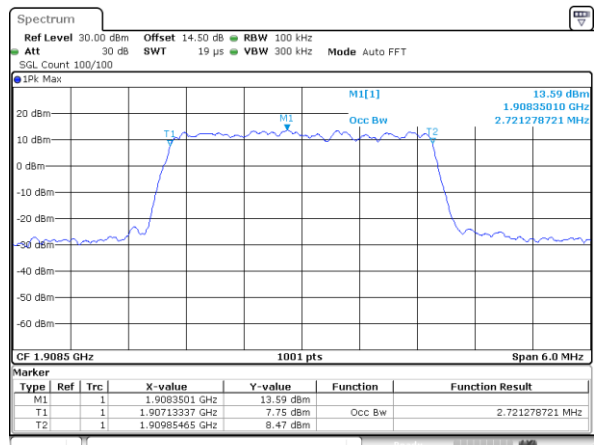

LTE Band 2

Lowest Channel / 1.4MHz / QPSK

Lowest Channel / 1.4MHz / 16QAM

Middle Channel / 1.4MHz / QPSK

Middle Channel / 1.4MHz / 16QAM

Highest Channel / 1.4MHz / QPSK

Highest Channel / 1.4MHz / 16QAM

LTE Band 2

Lowest Channel / 3MHz / QPSK

Lowest Channel / 3MHz / 16QAM

Middle Channel / 3MHz / QPSK

Middle Channel / 3MHz / 16QAM

Highest Channel / 3MHz / QPSK

Highest Channel / 3MHz / 16QAM

LTE Band 2

Lowest Channel / 5MHz / QPSK

Lowest Channel / 5MHz / 16QAM

Middle Channel / 5MHz / QPSK

Middle Channel / 5MHz / 16QAM

Highest Channel / 5MHz / QPSK

Highest Channel / 5MHz / 16QAM

LTE Band 2

Lowest Channel / 10MHz / QPSK

Lowest Channel / 10MHz / 16QAM