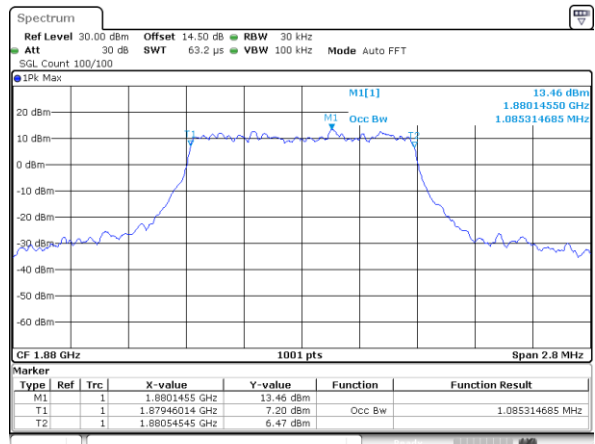

Mode	LTE Band 7 : 99%OBW(MHz)											
	1.4MHz		3MHz		5MHz		10MHz		15MHz		20MHz	
Mod.	QPSK	16QAM	QPSK	16QAM	QPSK	16QAM	QPSK	16QAM	QPSK	16QAM	QPSK	16QAM
Lowest CH	-	-	-	-	4.48	4.51	9.01	9.01	13.31	13.46	18.26	18.26
Middle CH	-	-	-	-	4.49	4.50	9.03	8.97	13.37	13.43	18.26	18.38
Highest CH	-	-	-	-	4.49	4.48	8.99	9.05	13.40	13.40	18.18	18.26

LTE Band 2

Lowest Channel / 1.4MHz / QPSK

Lowest Channel / 1.4MHz / 16QAM

Middle Channel / 1.4MHz / QPSK

Middle Channel / 1.4MHz / 16QAM

Highest Channel / 1.4MHz / QPSK

Highest Channel / 1.4MHz / 16QAM

LTE Band 2

Lowest Channel / 3MHz / QPSK

Lowest Channel / 3MHz / 16QAM

Middle Channel / 3MHz / QPSK

Middle Channel / 3MHz / 16QAM

Highest Channel / 3MHz / QPSK

Highest Channel / 3MHz / 16QAM

LTE Band 2

Lowest Channel / 5MHz / QPSK