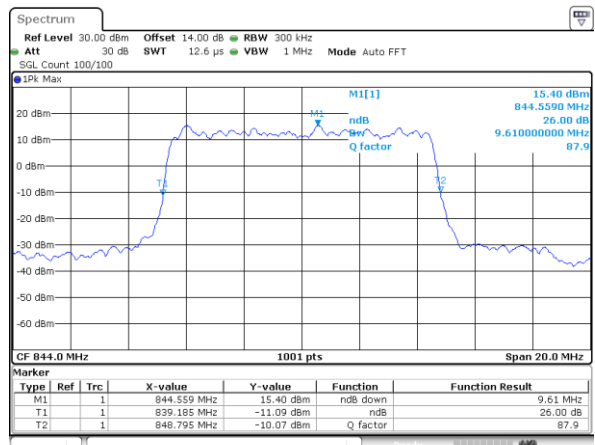

Highest Channel / 3MHz / QPSK

Highest Channel / 3MHz / 16QAM

LTE Band 5

Lowest Channel / 5MHz / QPSK

Lowest Channel / 5MHz / 16QAM

Middle Channel / 5MHz / QPSK

Middle Channel / 5MHz / 16QAM

Highest Channel / 5MHz / QPSK

Highest Channel / 5MHz / 16QAM

LTE Band 5

Lowest Channel / 10MHz / QPSK

Lowest Channel / 10MHz / 16QAM

Middle Channel / 10MHz / QPSK

Middle Channel / 10MHz / 16QAM

Highest Channel / 10MHz / QPSK

Highest Channel / 10MHz / 16QAM

LTE Band 7

Lowest Channel / 5MHz / QPSK

Lowest Channel / 5MHz / 16QAM

Middle Channel / 5MHz / QPSK

Middle Channel / 5MHz / 16QAM

Highest Channel / 5MHz / QPSK

Highest Channel / 5MHz / 16QAM

LTE Band 7