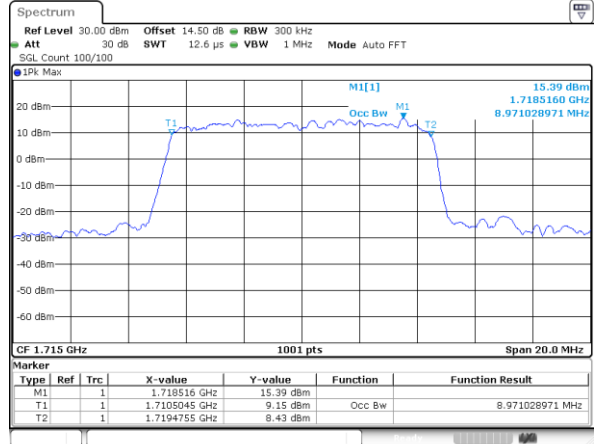

Lowest Channel / 10MHz / 16QAM