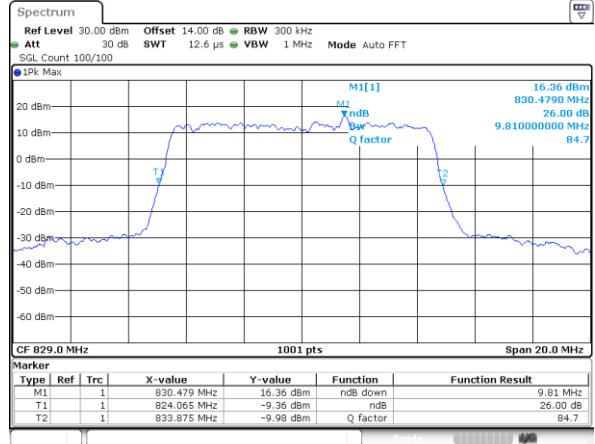

Highest Channel / 3MHz / QPSK

Highest Channel / 3MHz / 16QAM

LTE Band 5

Lowest Channel / 5MHz / QPSK

Lowest Channel / 5MHz / 16QAM

Middle Channel / 5MHz / QPSK

Middle Channel / 5MHz / 16QAM

Highest Channel / 5MHz / QPSK

Highest Channel / 5MHz / 16QAM

LTE Band 5

Lowest Channel / 10MHz / QPSK

Lowest Channel / 10MHz / 16QAM

Middle Channel / 10MHz / QPSK

Middle Channel / 10MHz / 16QAM

Highest Channel / 10MHz / QPSK

Highest Channel / 10MHz / 16QAM

LTE Band 7

Lowest Channel / 5MHz / QPSK

Lowest Channel / 5MHz / 16QAM

Middle Channel / 5MHz / QPSK

Middle Channel / 5MHz / 16QAM

Highest Channel / 5MHz / QPSK

Highest Channel / 5MHz / 16QAM

LTE Band 7