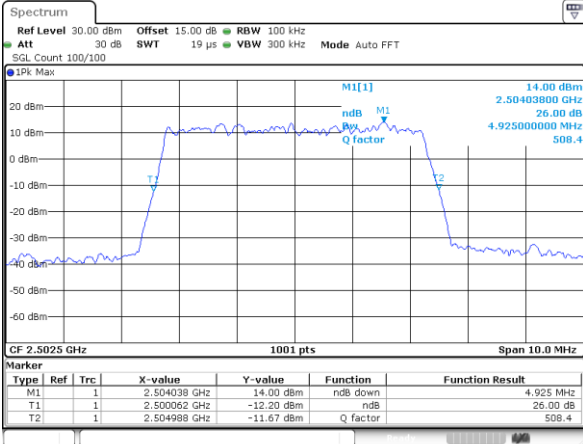

Highest Channel / 3MHz / QPSK

Highest Channel / 3MHz / 16QAM

LTE Band 5

Lowest Channel / 5MHz / QPSK

Lowest Channel / 5MHz / 16QAM

Middle Channel / 5MHz / QPSK

Middle Channel / 5MHz / 16QAM

Highest Channel / 5MHz / QPSK

Highest Channel / 5MHz / 16QAM

LTE Band 5

Lowest Channel / 10MHz / QPSK

Lowest Channel / 10MHz / 16QAM

Middle Channel / 10MHz / QPSK

Middle Channel / 10MHz / 16QAM

Highest Channel / 10MHz / QPSK

Highest Channel / 10MHz / 16QAM

LTE Band 7

Lowest Channel / 5MHz / QPSK

Lowest Channel / 5MHz / 16QAM

Middle Channel / 5MHz / QPSK

Middle Channel / 5MHz / 16QAM

Highest Channel / 5MHz / QPSK

Highest Channel / 5MHz / 16QAM

LTE Band 7