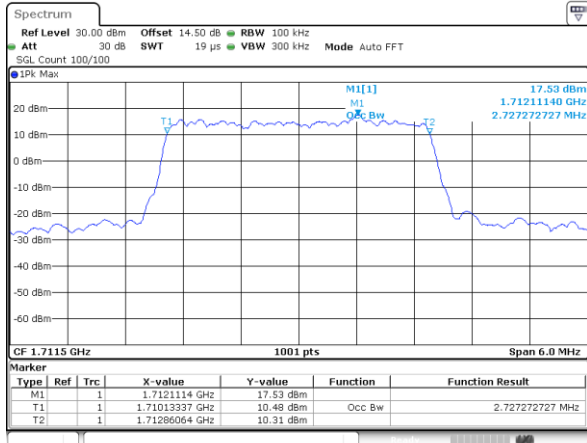

Middle Channel / 15MHz / 16QAM

Highest Channel / 15MHz / QPSK

Highest Channel / 15MHz / 16QAM

LTE Band 2

Lowest Channel / 20MHz / QPSK

Lowest Channel / 20MHz / 16QAM

Middle Channel / 20MHz / QPSK

Middle Channel / 20MHz / 16QAM

Highest Channel / 20MHz / QPSK

Highest Channel / 20MHz / 16QAM

LTE Band 4

Lowest Channel / 1.4MHz / QPSK

Lowest Channel / 1.4MHz / 16QAM

Middle Channel / 1.4MHz / QPSK

Middle Channel / 1.4MHz / 16QAM

Highest Channel / 1.4MHz / QPSK

Highest Channel / 1.4MHz / 16QAM

LTE Band 4

Lowest Channel / 3MHz / QPSK

Lowest Channel / 3MHz / 16QAM

Middle Channel / 3MHz / QPSK

Middle Channel / 3MHz / 16QAM

Highest Channel / 3MHz / QPSK

Highest Channel / 3MHz / 16QAM