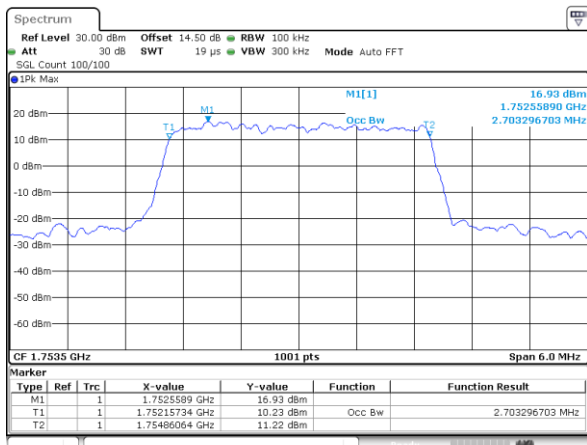

Highest Channel / 20MHz / QPSK

Highest Channel / 20MHz / 16QAM

LTE Band 4

Lowest Channel / 1.4MHz / QPSK

Lowest Channel / 1.4MHz / 16QAM

Middle Channel / 1.4MHz / QPSK

Middle Channel / 1.4MHz / 16QAM

Highest Channel / 1.4MHz / QPSK

Highest Channel / 1.4MHz / 16QAM

LTE Band 4

Lowest Channel / 3MHz / QPSK

Lowest Channel / 3MHz / 16QAM

Middle Channel / 3MHz / QPSK

Middle Channel / 3MHz / 16QAM

Highest Channel / 3MHz / QPSK

Highest Channel / 3MHz / 16QAM

LTE Band 4

Lowest Channel / 5MHz / QPSK

Lowest Channel / 5MHz / 16QAM

Middle Channel / 5MHz / QPSK

Middle Channel / 5MHz / 16QAM

Highest Channel / 5MHz / QPSK

Highest Channel / 5MHz / 16QAM

LTE Band 4