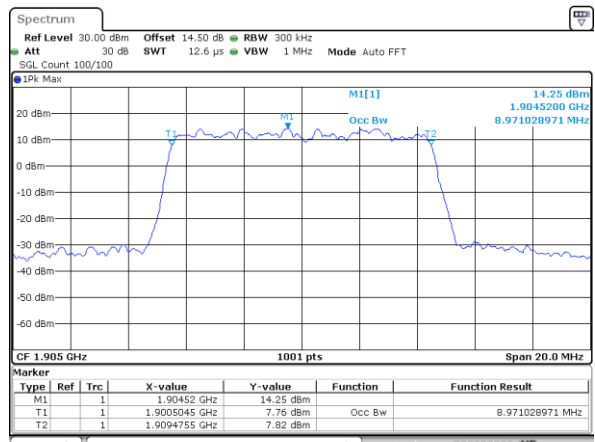

Lowest Channel / 5MHz / 16QAM

Middle Channel / 5MHz / QPSK

Middle Channel / 5MHz / 16QAM

Highest Channel / 5MHz / QPSK

Highest Channel / 5MHz / 16QAM

LTE Band 2

Lowest Channel / 10MHz / QPSK

Lowest Channel / 10MHz / 16QAM

Middle Channel / 10MHz / QPSK

Middle Channel / 10MHz / 16QAM

Highest Channel / 10MHz / QPSK

Highest Channel / 10MHz / 16QAM

LTE Band 2

Lowest Channel / 15MHz / QPSK

Lowest Channel / 15MHz / 16QAM

Middle Channel / 15MHz / QPSK

Middle Channel / 15MHz / 16QAM

Highest Channel / 15MHz / QPSK

Highest Channel / 15MHz / 16QAM

LTE Band 2

Lowest Channel / 20MHz / QPSK

Lowest Channel / 20MHz / 16QAM

Middle Channel / 20MHz / QPSK

Middle Channel / 20MHz / 16QAM