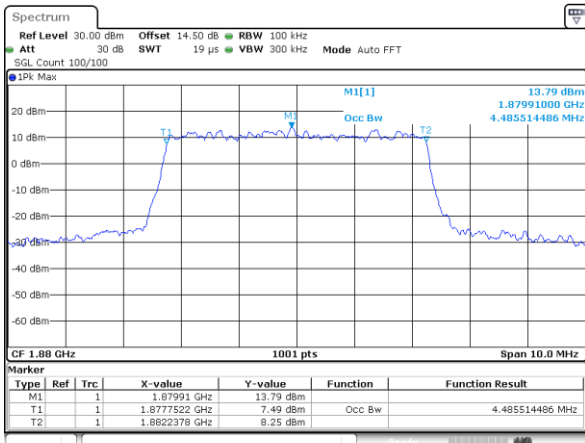

LTE Band 2

Lowest Channel / 1.4MHz / QPSK

Lowest Channel / 1.4MHz / 16QAM

Middle Channel / 1.4MHz / QPSK

Middle Channel / 1.4MHz / 16QAM

Highest Channel / 1.4MHz / QPSK

Highest Channel / 1.4MHz / 16QAM

LTE Band 2

Lowest Channel / 3MHz / QPSK

Lowest Channel / 3MHz / 16QAM

Middle Channel / 3MHz / QPSK

Middle Channel / 3MHz / 16QAM

Highest Channel / 3MHz / QPSK

Highest Channel / 3MHz / 16QAM

LTE Band 2

Lowest Channel / 5MHz / QPSK

Lowest Channel / 5MHz / 16QAM

Middle Channel / 5MHz / QPSK

Middle Channel / 5MHz / 16QAM

Highest Channel / 5MHz / QPSK

Highest Channel / 5MHz / 16QAM

LTE Band 2

Lowest Channel / 10MHz / QPSK

Lowest Channel / 10MHz / 16QAM