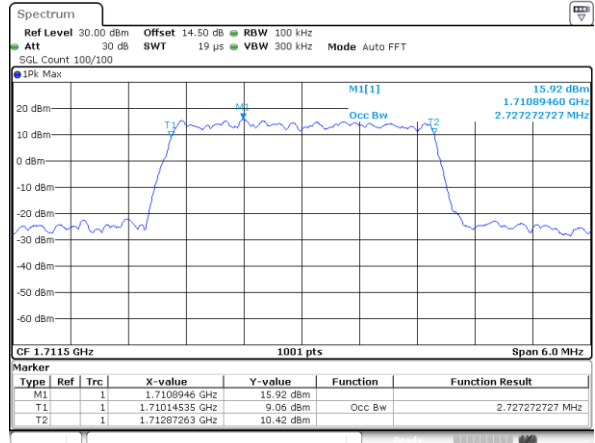

Highest Channel / 20MHz / QPSK

Highest Channel / 20MHz / 16QAM

LTE Band 4

Lowest Channel / 1.4MHz / QPSK

Lowest Channel / 1.4MHz / 16QAM

Middle Channel / 1.4MHz / QPSK

Middle Channel / 1.4MHz / 16QAM

Highest Channel / 1.4MHz / QPSK

Highest Channel / 1.4MHz / 16QAM

LTE Band 4

Lowest Channel / 3MHz / QPSK

Lowest Channel / 3MHz / 16QAM

Middle Channel / 3MHz / QPSK

Middle Channel / 3MHz / 16QAM

Highest Channel / 3MHz / QPSK

Highest Channel / 3MHz / 16QAM

LTE Band 4

Lowest Channel / 5MHz / QPSK

Lowest Channel / 5MHz / 16QAM

Middle Channel / 5MHz / QPSK

Middle Channel / 5MHz / 16QAM

Highest Channel / 5MHz / QPSK

Highest Channel / 5MHz / 16QAM

LTE Band 4