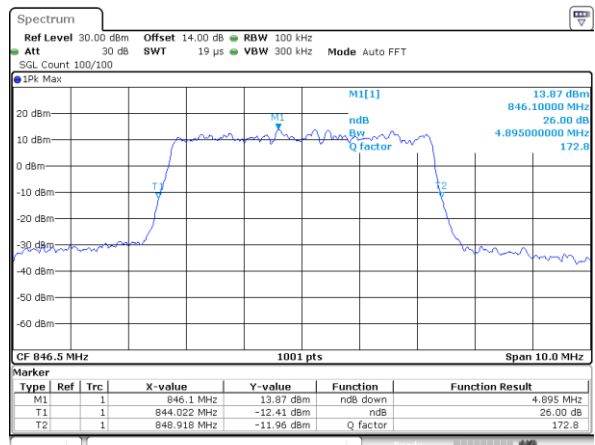

Middle Channel / 1.4MHz / 16QAM

Highest Channel / 1.4MHz / QPSK

Highest Channel / 1.4MHz / 16QAM

LTE Band 5

Lowest Channel / 3MHz / QPSK

Lowest Channel / 3MHz / 16QAM

Middle Channel / 3MHz / QPSK

Middle Channel / 3MHz / 16QAM

Highest Channel / 3MHz / QPSK

Highest Channel / 3MHz / 16QAM

LTE Band 5

Lowest Channel / 5MHz / QPSK

Lowest Channel / 5MHz / 16QAM

Middle Channel / 5MHz / QPSK

Middle Channel / 5MHz / 16QAM

Highest Channel / 5MHz / QPSK

Highest Channel / 5MHz / 16QAM

LTE Band 5

Lowest Channel / 10MHz / QPSK

Lowest Channel / 10MHz / 16QAM

Middle Channel / 10MHz / QPSK

Middle Channel / 10MHz / 16QAM

Highest Channel / 10MHz / QPSK

Highest Channel / 10MHz / 16QAM