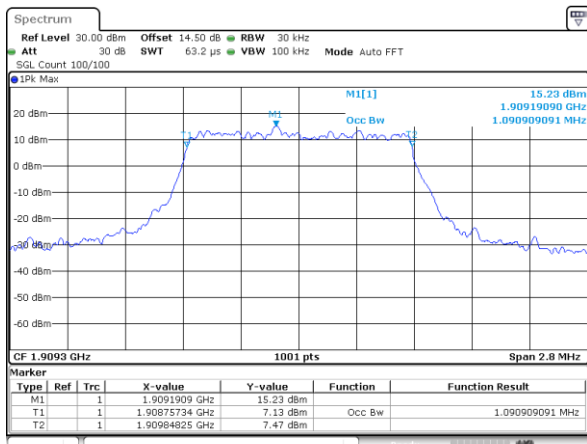

Mode	LTE Band 7 : 99%OBW(MHz)											
	1.4MHz		3MHz		5MHz		10MHz		15MHz		20MHz	
Mod.	QPSK	16QAM	QPSK	16QAM	QPSK	16QAM	QPSK	16QAM	QPSK	16QAM	QPSK	16QAM
Lowest CH	-	-	-	-	4.48	4.51	9.01	9.01	13.31	13.46	18.26	18.26
Middle CH	-	-	-	-	4.49	4.50	9.03	8.97	13.37	13.43	18.26	18.38
Highest CH	-	-	-	-	4.49	4.48	8.99	9.05	13.40	13.40	18.18	18.26

LTE Band 2

Lowest Channel / 1.4MHz / QPSK

Lowest Channel / 1.4MHz / 16QAM

Middle Channel / 1.4MHz / QPSK

Middle Channel / 1.4MHz / 16QAM

Highest Channel / 1.4MHz / QPSK

Highest Channel / 1.4MHz / 16QAM

LTE Band 2

Lowest Channel / 3MHz / QPSK

Lowest Channel / 3MHz / 16QAM

Middle Channel / 3MHz / QPSK

Middle Channel / 3MHz / 16QAM

Highest Channel / 3MHz / QPSK

Highest Channel / 3MHz / 16QAM

LTE Band 2

Lowest Channel / 5MHz / QPSK