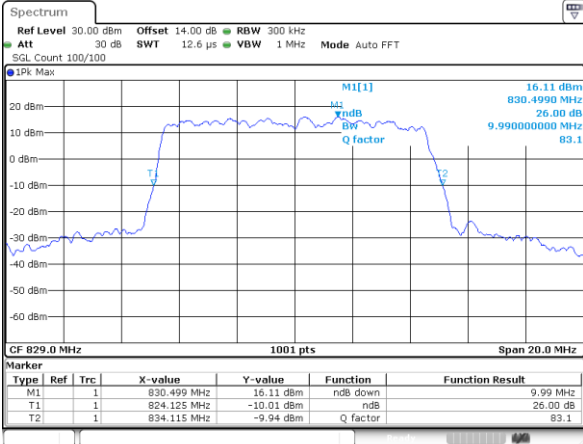

Middle Channel / 1.4MHz / 16QAM

Highest Channel / 1.4MHz / QPSK

Highest Channel / 1.4MHz / 16QAM

LTE Band 5

Lowest Channel / 3MHz / QPSK

Lowest Channel / 3MHz / 16QAM

Middle Channel / 3MHz / QPSK

Middle Channel / 3MHz / 16QAM

Highest Channel / 3MHz / QPSK

Highest Channel / 3MHz / 16QAM

LTE Band 5

Lowest Channel / 5MHz / QPSK

Lowest Channel / 5MHz / 16QAM

Middle Channel / 5MHz / QPSK

Middle Channel / 5MHz / 16QAM

Highest Channel / 5MHz / QPSK

Highest Channel / 5MHz / 16QAM

LTE Band 5

Lowest Channel / 10MHz / QPSK

Lowest Channel / 10MHz / 16QAM

Middle Channel / 10MHz / QPSK

Middle Channel / 10MHz / 16QAM

Highest Channel / 10MHz / QPSK

Highest Channel / 10MHz / 16QAM

LTE Band 7

Lowest Channel / 5MHz / QPSK

Lowest Channel / 5MHz / 16QAM

Middle Channel / 5MHz / QPSK

Middle Channel / 5MHz / 16QAM

Highest Channel / 5MHz / QPSK

Highest Channel / 5MHz / 16QAM

LTE Band 7