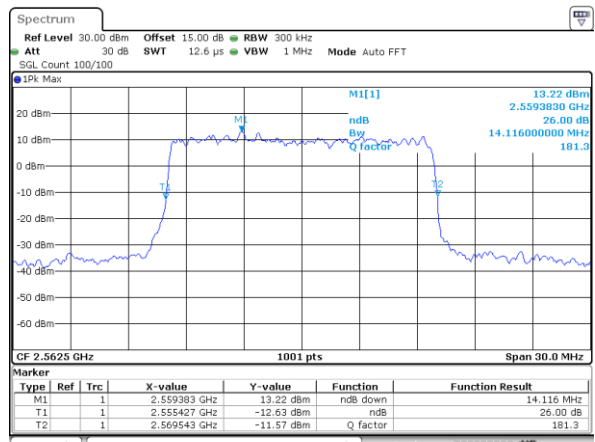

Lowest Channel / 10MHz / QPSK

Lowest Channel / 10MHz / 16QAM

Middle Channel / 10MHz / QPSK

Middle Channel / 10MHz / 16QAM

Highest Channel / 10MHz / QPSK

Highest Channel / 10MHz / 16QAM

LTE Band 7

Lowest Channel / 15MHz / QPSK

Lowest Channel / 15MHz / 16QAM

Middle Channel / 15MHz / QPSK

Middle Channel / 15MHz / 16QAM

Highest Channel / 15MHz / QPSK

Highest Channel / 15MHz / 16QAM

LTE Band 7

Lowest Channel / 20MHz / QPSK

Lowest Channel / 20MHz / 16QAM

Middle Channel / 20MHz / QPSK

Middle Channel / 20MHz / 16QAM

Highest Channel / 20MHz / QPSK

Highest Channel / 20MHz / 16QAM

Occupied Bandwidth

Mode	LTE Band 2 : 99%OBW(MHz)											
	1.4MHz		3MHz		5MHz		10MHz		15MHz		20MHz	
Mod.	QPSK	16QAM	QPSK	16QAM	QPSK	16QAM	QPSK	16QAM	QPSK	16QAM	QPSK	16QAM
Lowest CH	1.10	1.10	2.71	2.71	4.49	4.48	9.03	9.01	13.43	13.40	18.14	18.18
Middle CH	1.09	1.09	2.72	2.71	4.49	4.47	9.03	9.01	13.43	13.40	18.30	18.38
Highest CH	1.09	1.09	2.72	2.72	4.49	4.49	8.97	8.97	13.46	13.43	18.26	18.14

Mode	LTE Band 4 : 99%OBW(MHz)											
	1.4MHz		3MHz		5MHz		10MHz		15MHz		20MHz	
Mod.	QPSK	16QAM	QPSK	16QAM	QPSK	16QAM	QPSK	16QAM	QPSK	16QAM	QPSK	16QAM
Lowest CH	1.09	1.09	2.73	2.73	4.50	4.50	9.03	8.97	13.43	13.34	18.38	18.06
Middle CH	1.09	1.09	2.70	2.73	4.50	4.50	9.09	9.01	13.46	13.37	18.30	18.46
Highest CH	1.09	1.09	2.70	2.70	4.49	4.50	9.07	8.97	13.40	13.40	18.30	18.30