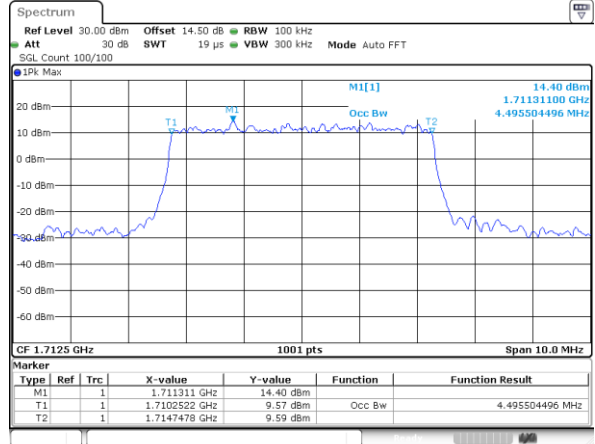

Highest Channel / 20MHz / QPSK

Highest Channel / 20MHz / 16QAM

LTE Band 4

Lowest Channel / 1.4MHz / QPSK

Lowest Channel / 1.4MHz / 16QAM

Middle Channel / 1.4MHz / QPSK

Middle Channel / 1.4MHz / 16QAM

Highest Channel / 1.4MHz / QPSK

Highest Channel / 1.4MHz / 16QAM

LTE Band 4

Lowest Channel / 3MHz / QPSK

Lowest Channel / 3MHz / 16QAM

Middle Channel / 3MHz / QPSK

Middle Channel / 3MHz / 16QAM

Highest Channel / 3MHz / QPSK

Highest Channel / 3MHz / 16QAM

LTE Band 4

Lowest Channel / 5MHz / QPSK

Lowest Channel / 5MHz / 16QAM

Middle Channel / 5MHz / QPSK

Middle Channel / 5MHz / 16QAM

Highest Channel / 5MHz / QPSK

Highest Channel / 5MHz / 16QAM

LTE Band 4