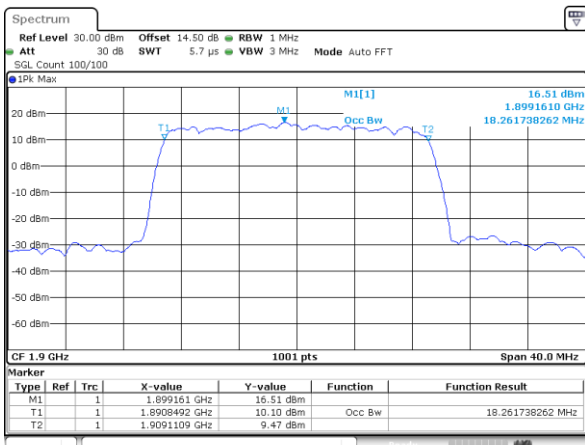

Middle Channel / 15MHz / 16QAM

Highest Channel / 15MHz / QPSK

Highest Channel / 15MHz / 16QAM

LTE Band 2

Lowest Channel / 20MHz / QPSK

Lowest Channel / 20MHz / 16QAM

Middle Channel / 20MHz / QPSK

Middle Channel / 20MHz / 16QAM

Highest Channel / 20MHz / QPSK

Highest Channel / 20MHz / 16QAM

LTE Band 4

Lowest Channel / 1.4MHz / QPSK

Lowest Channel / 1.4MHz / 16QAM

Middle Channel / 1.4MHz / QPSK

Middle Channel / 1.4MHz / 16QAM

Highest Channel / 1.4MHz / QPSK