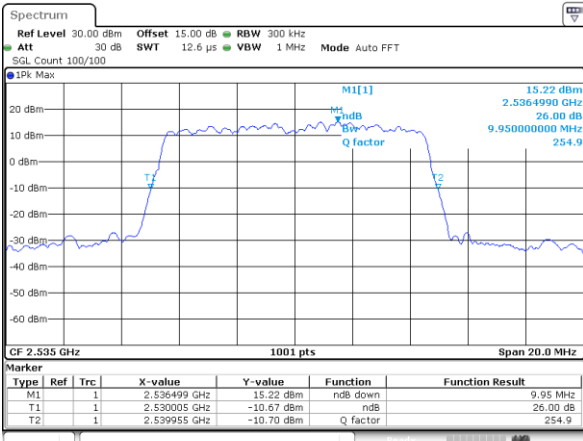

Highest Channel / 5MHz / 16QAM

LTE Band 5

Lowest Channel / 10MHz / QPSK

Lowest Channel / 10MHz / 16QAM

Middle Channel / 10MHz / QPSK

Middle Channel / 10MHz / 16QAM

Highest Channel / 10MHz / QPSK

Highest Channel / 10MHz / 16QAM

LTE Band 7

Lowest Channel / 5MHz / QPSK

Lowest Channel / 5MHz / 16QAM

Middle Channel / 5MHz / QPSK

Middle Channel / 5MHz / 16QAM

Highest Channel / 5MHz / QPSK

Highest Channel / 5MHz / 16QAM

LTE Band 7

Lowest Channel / 10MHz / QPSK

Lowest Channel / 10MHz / 16QAM

Middle Channel / 10MHz / QPSK

Middle Channel / 10MHz / 16QAM

Highest Channel / 10MHz / QPSK

Highest Channel / 10MHz / 16QAM

LTE Band 7

Lowest Channel / 15MHz / QPSK