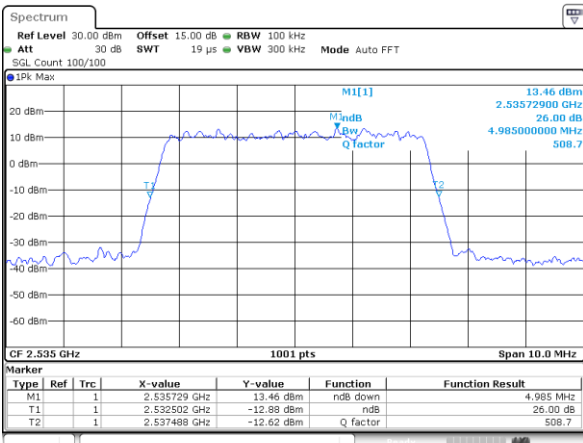

Highest Channel / 5MHz / 16QAM

LTE Band 5

Lowest Channel / 10MHz / QPSK

Lowest Channel / 10MHz / 16QAM

Middle Channel / 10MHz / QPSK

Middle Channel / 10MHz / 16QAM

Highest Channel / 10MHz / QPSK

Highest Channel / 10MHz / 16QAM

LTE Band 7

Lowest Channel / 5MHz / QPSK

Lowest Channel / 5MHz / 16QAM

Middle Channel / 5MHz / QPSK

Middle Channel / 5MHz / 16QAM

Highest Channel / 5MHz / QPSK

Highest Channel / 5MHz / 16QAM

LTE Band 7

Lowest Channel / 10MHz / QPSK

Lowest Channel / 10MHz / 16QAM

Middle Channel / 10MHz / QPSK

Middle Channel / 10MHz / 16QAM

Highest Channel / 10MHz / QPSK

Highest Channel / 10MHz / 16QAM

LTE Band 7

Lowest Channel / 15MHz / QPSK