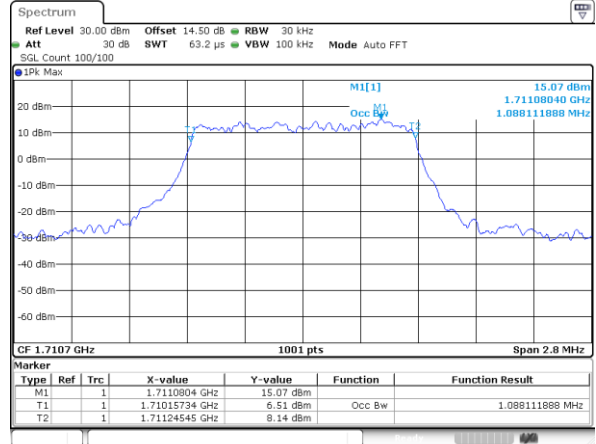

Middle Channel / 15MHz / 16QAM

Highest Channel / 15MHz / QPSK

Highest Channel / 15MHz / 16QAM

LTE Band 2

Lowest Channel / 20MHz / QPSK

Lowest Channel / 20MHz / 16QAM

Middle Channel / 20MHz / QPSK

Middle Channel / 20MHz / 16QAM

Highest Channel / 20MHz / QPSK

Highest Channel / 20MHz / 16QAM

LTE Band 4

Lowest Channel / 1.4MHz / QPSK

Lowest Channel / 1.4MHz / 16QAM

Middle Channel / 1.4MHz / QPSK

Middle Channel / 1.4MHz / 16QAM

Highest Channel / 1.4MHz / QPSK

Highest Channel / 1.4MHz / 16QAM

LTE Band 4

Lowest Channel / 3MHz / QPSK

Lowest Channel / 3MHz / 16QAM

Middle Channel / 3MHz / QPSK

Middle Channel / 3MHz / 16QAM

Highest Channel / 3MHz / QPSK

Highest Channel / 3MHz / 16QAM