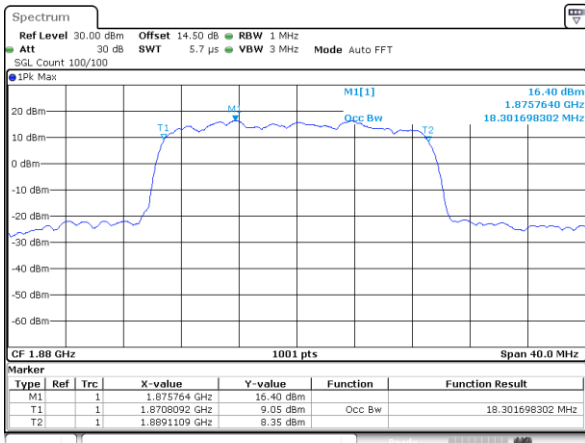

Middle Channel / 15MHz / 16QAM

Highest Channel / 15MHz / QPSK

Highest Channel / 15MHz / 16QAM

LTE Band 2

Lowest Channel / 20MHz / QPSK

Lowest Channel / 20MHz / 16QAM

Middle Channel / 20MHz / QPSK

Middle Channel / 20MHz / 16QAM

Highest Channel / 20MHz / QPSK

Highest Channel / 20MHz / 16QAM

LTE Band 4

Lowest Channel / 1.4MHz / QPSK

Lowest Channel / 1.4MHz / 16QAM

Middle Channel / 1.4MHz / QPSK

Middle Channel / 1.4MHz / 16QAM

Highest Channel / 1.4MHz / QPSK