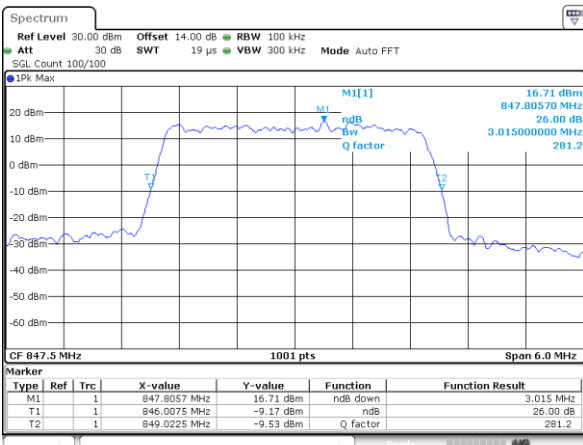

Middle Channel / 20MHz / QPSK

Middle Channel / 20MHz / 16QAM

Highest Channel / 20MHz / QPSK

Highest Channel / 20MHz / 16QAM

LTE Band 5

Lowest Channel / 1.4MHz / QPSK

Lowest Channel / 1.4MHz / 16QAM

Middle Channel / 1.4MHz / QPSK

Middle Channel / 1.4MHz / 16QAM

Highest Channel / 1.4MHz / QPSK

Highest Channel / 1.4MHz / 16QAM

LTE Band 5

Lowest Channel / 3MHz / QPSK

Lowest Channel / 3MHz / 16QAM

Middle Channel / 3MHz / QPSK

Middle Channel / 3MHz / 16QAM

Highest Channel / 3MHz / QPSK

Highest Channel / 3MHz / 16QAM

LTE Band 5

Lowest Channel / 5MHz / QPSK

Lowest Channel / 5MHz / 16QAM

Middle Channel / 5MHz / QPSK

Middle Channel / 5MHz / 16QAM

Highest Channel / 5MHz / QPSK

Highest Channel / 5MHz / 16QAM

LTE Band 5

Lowest Channel / 10MHz / QPSK

Lowest Channel / 10MHz / 16QAM

Middle Channel / 10MHz / QPSK

Middle Channel / 10MHz / 16QAM

Highest Channel / 10MHz / QPSK

Highest Channel / 10MHz / 16QAM