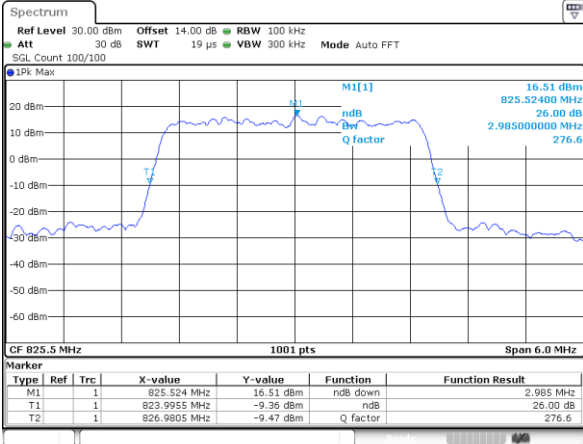

Middle Channel / 20MHz / QPSK

Middle Channel / 20MHz / 16QAM

Highest Channel / 20MHz / QPSK

Highest Channel / 20MHz / 16QAM

LTE Band 5

Lowest Channel / 1.4MHz / QPSK

Lowest Channel / 1.4MHz / 16QAM

Middle Channel / 1.4MHz / QPSK

Middle Channel / 1.4MHz / 16QAM

Highest Channel / 1.4MHz / QPSK

Highest Channel / 1.4MHz / 16QAM

LTE Band 5

Lowest Channel / 3MHz / QPSK

Lowest Channel / 3MHz / 16QAM

Middle Channel / 3MHz / QPSK

Middle Channel / 3MHz / 16QAM

Highest Channel / 3MHz / QPSK

Highest Channel / 3MHz / 16QAM

LTE Band 5

Lowest Channel / 5MHz / QPSK

Lowest Channel / 5MHz / 16QAM

Middle Channel / 5MHz / QPSK

Middle Channel / 5MHz / 16QAM

Highest Channel / 5MHz / QPSK