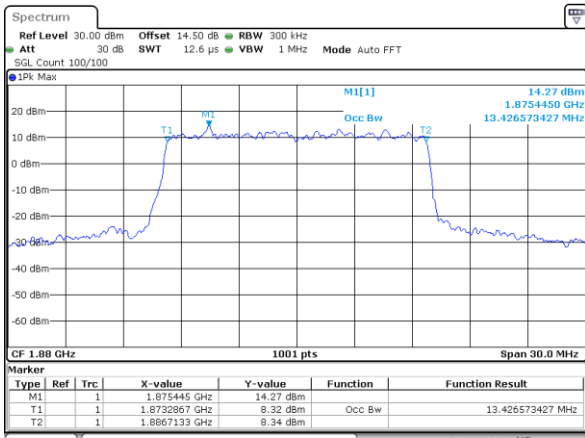

Lowest Channel / 5MHz / 16QAM

Middle Channel / 5MHz / QPSK

Middle Channel / 5MHz / 16QAM

Highest Channel / 5MHz / QPSK

Highest Channel / 5MHz / 16QAM

LTE Band 2

Lowest Channel / 10MHz / QPSK

Lowest Channel / 10MHz / 16QAM

Middle Channel / 10MHz / QPSK

Middle Channel / 10MHz / 16QAM

Highest Channel / 10MHz / QPSK

Highest Channel / 10MHz / 16QAM

LTE Band 2

Lowest Channel / 15MHz / QPSK

Lowest Channel / 15MHz / 16QAM

Middle Channel / 15MHz / QPSK

Middle Channel / 15MHz / 16QAM

Highest Channel / 15MHz / QPSK

Highest Channel / 15MHz / 16QAM

LTE Band 2

Lowest Channel / 20MHz / QPSK

Lowest Channel / 20MHz / 16QAM

Middle Channel / 20MHz / QPSK

Middle Channel / 20MHz / 16QAM