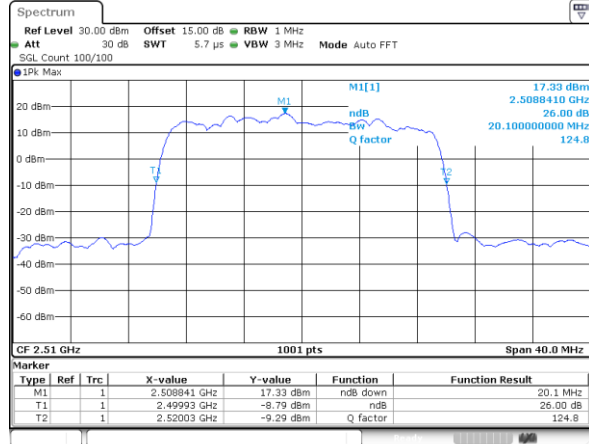

Lowest Channel / 10MHz / QPSK

Lowest Channel / 10MHz / 16QAM

Middle Channel / 10MHz / QPSK

Middle Channel / 10MHz / 16QAM

Highest Channel / 10MHz / QPSK

Highest Channel / 10MHz / 16QAM

LTE Band 7

Lowest Channel / 15MHz / QPSK

Lowest Channel / 15MHz / 16QAM

Middle Channel / 15MHz / QPSK

Middle Channel / 15MHz / 16QAM

Highest Channel / 15MHz / QPSK

Highest Channel / 15MHz / 16QAM

LTE Band 7

Lowest Channel / 20MHz / QPSK

Lowest Channel / 20MHz / 16QAM

Middle Channel / 20MHz / QPSK

Middle Channel / 20MHz / 16QAM

Highest Channel / 20MHz / QPSK

Highest Channel / 20MHz / 16QAM

Occupied Bandwidth

Mode	LTE Band 2 : 99%OBW(MHz)											
	1.4MHz		3MHz		5MHz		10MHz		15MHz		20MHz	
Mod.	QPSK	16QAM	QPSK	16QAM	QPSK	16QAM	QPSK	16QAM	QPSK	16QAM	QPSK	16QAM
Lowest CH	1.10	1.10	2.71	2.71	4.49	4.48	9.03	9.01	13.43	13.40	18.14	18.18
Middle CH	1.09	1.09	2.72	2.71	4.49	4.47	9.03	9.01	13.43	13.40	18.30	18.38
Highest CH	1.09	1.09	2.72	2.72	4.49	4.49	8.97	8.97	13.46	13.43	18.26	18.14

Mode	LTE Band 4 : 99%OBW(MHz)											
	1.4MHz		3MHz		5MHz		10MHz		15MHz		20MHz	
Mod.	QPSK	16QAM	QPSK	16QAM	QPSK	16QAM	QPSK	16QAM	QPSK	16QAM	QPSK	16QAM
Lowest CH	1.09	1.09	2.73	2.73	4.50	4.50	9.03	8.97	13.43	13.34	18.38	18.06
Middle CH	1.09	1.09	2.70	2.73	4.50	4.50	9.09	9.01	13.46	13.37	18.30	18.46
Highest CH	1.09	1.09	2.70	2.70	4.49	4.50	9.07	8.97	13.40	13.40	18.30	18.30