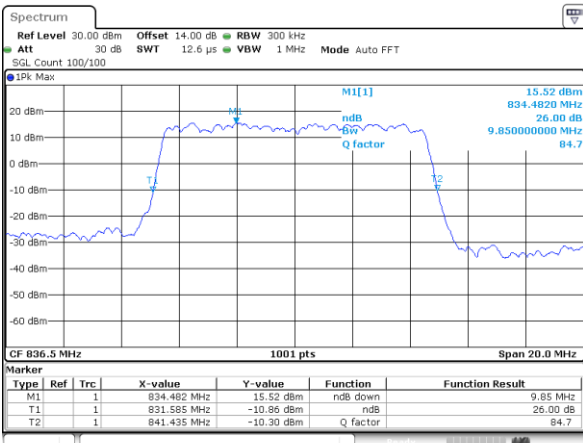

Highest Channel / 3MHz / QPSK

Highest Channel / 3MHz / 16QAM

LTE Band 5

Lowest Channel / 5MHz / QPSK

Lowest Channel / 5MHz / 16QAM

Middle Channel / 5MHz / QPSK

Middle Channel / 5MHz / 16QAM

Highest Channel / 5MHz / QPSK

Highest Channel / 5MHz / 16QAM

LTE Band 5

Lowest Channel / 10MHz / QPSK

Lowest Channel / 10MHz / 16QAM

Middle Channel / 10MHz / QPSK

Middle Channel / 10MHz / 16QAM

Highest Channel / 10MHz / QPSK

Highest Channel / 10MHz / 16QAM

LTE Band 7

Lowest Channel / 5MHz / QPSK

Lowest Channel / 5MHz / 16QAM

Middle Channel / 5MHz / QPSK

Middle Channel / 5MHz / 16QAM

Highest Channel / 5MHz / QPSK

Highest Channel / 5MHz / 16QAM

LTE Band 7