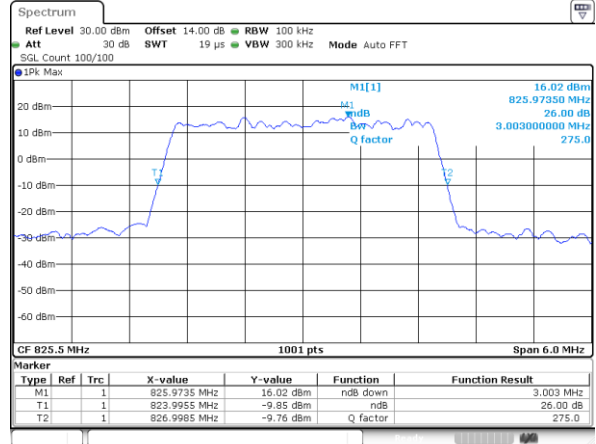

Middle Channel / 20MHz / QPSK

Middle Channel / 20MHz / 16QAM

Highest Channel / 20MHz / QPSK

Highest Channel / 20MHz / 16QAM

LTE Band 5

Lowest Channel / 1.4MHz / QPSK

Lowest Channel / 1.4MHz / 16QAM

Middle Channel / 1.4MHz / QPSK

Middle Channel / 1.4MHz / 16QAM

Highest Channel / 1.4MHz / QPSK

Highest Channel / 1.4MHz / 16QAM

LTE Band 5

Lowest Channel / 3MHz / QPSK

Lowest Channel / 3MHz / 16QAM

Middle Channel / 3MHz / QPSK

Middle Channel / 3MHz / 16QAM

Highest Channel / 3MHz / QPSK

Highest Channel / 3MHz / 16QAM

LTE Band 5

Lowest Channel / 5MHz / QPSK

Lowest Channel / 5MHz / 16QAM

Middle Channel / 5MHz / QPSK

Middle Channel / 5MHz / 16QAM

Highest Channel / 5MHz / QPSK

Highest Channel / 5MHz / 16QAM

LTE Band 5

Lowest Channel / 10MHz / QPSK

Lowest Channel / 10MHz / 16QAM

Middle Channel / 10MHz / QPSK

Middle Channel / 10MHz / 16QAM

Highest Channel / 10MHz / QPSK

Highest Channel / 10MHz / 16QAM