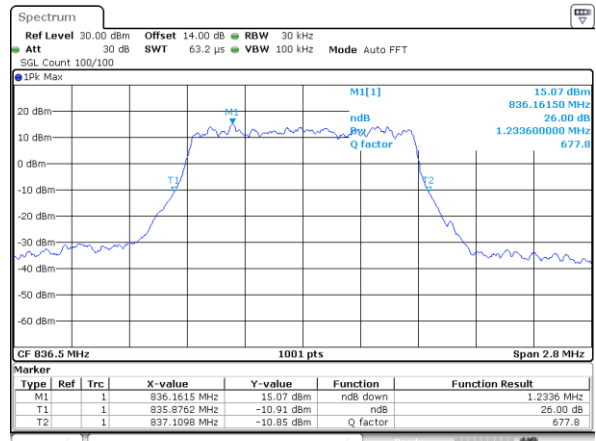

Lowest Channel / 15MHz / 16QAM

Middle Channel / 15MHz / QPSK

Middle Channel / 15MHz / 16QAM

Highest Channel / 15MHz / QPSK

Highest Channel / 15MHz / 16QAM

LTE Band 4

Lowest Channel / 20MHz / QPSK

Lowest Channel / 20MHz / 16QAM

Middle Channel / 20MHz / QPSK

Middle Channel / 20MHz / 16QAM

Highest Channel / 20MHz / QPSK

Highest Channel / 20MHz / 16QAM

LTE Band 5

Lowest Channel / 1.4MHz / QPSK

Lowest Channel / 1.4MHz / 16QAM

Middle Channel / 1.4MHz / QPSK

Middle Channel / 1.4MHz / 16QAM

Highest Channel / 1.4MHz / QPSK

Highest Channel / 1.4MHz / 16QAM

LTE Band 5

Lowest Channel / 3MHz / QPSK

Lowest Channel / 3MHz / 16QAM

Middle Channel / 3MHz / QPSK

Middle Channel / 3MHz / 16QAM

Highest Channel / 3MHz / QPSK

Highest Channel / 3MHz / 16QAM

LTE Band 5

Lowest Channel / 5MHz / QPSK

Lowest Channel / 5MHz / 16QAM

Middle Channel / 5MHz / QPSK

Middle Channel / 5MHz / 16QAM

Highest Channel / 5MHz / QPSK