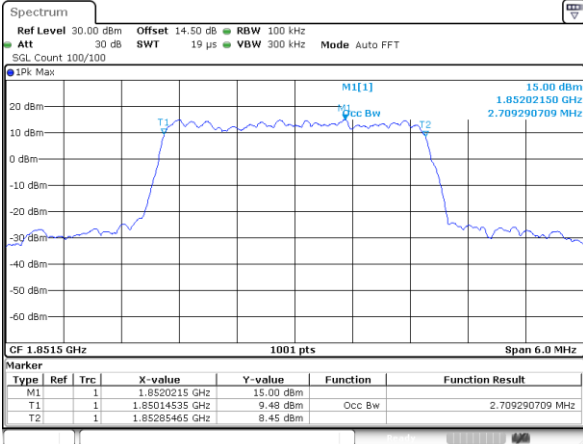

Mode	LTE Band 7 : 99%OBW(MHz)											
	1.4MHz		3MHz		5MHz		10MHz		15MHz		20MHz	
Mod.	QPSK	16QAM	QPSK	16QAM	QPSK	16QAM	QPSK	16QAM	QPSK	16QAM	QPSK	16QAM
Lowest CH	-	-	-	-	4.48	4.51	9.01	9.01	13.31	13.46	18.26	18.26
Middle CH	-	-	-	-	4.49	4.50	9.03	8.97	13.37	13.43	18.26	18.38
Highest CH	-	-	-	-	4.49	4.48	8.99	9.05	13.40	13.40	18.18	18.26

LTE Band 2

Lowest Channel / 1.4MHz / QPSK

Lowest Channel / 1.4MHz / 16QAM

Middle Channel / 1.4MHz / QPSK

Middle Channel / 1.4MHz / 16QAM

Highest Channel / 1.4MHz / QPSK

Highest Channel / 1.4MHz / 16QAM

LTE Band 2

Lowest Channel / 3MHz / QPSK

Lowest Channel / 3MHz / 16QAM

Middle Channel / 3MHz / QPSK

Middle Channel / 3MHz / 16QAM

Highest Channel / 3MHz / QPSK

Highest Channel / 3MHz / 16QAM

LTE Band 2

Lowest Channel / 5MHz / QPSK