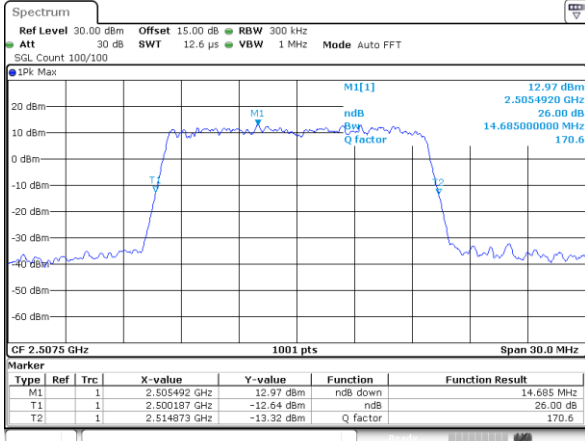

Lowest Channel / 10MHz / QPSK

Lowest Channel / 10MHz / 16QAM

Middle Channel / 10MHz / QPSK

Middle Channel / 10MHz / 16QAM

Highest Channel / 10MHz / QPSK

Highest Channel / 10MHz / 16QAM

LTE Band 7

Lowest Channel / 15MHz / QPSK