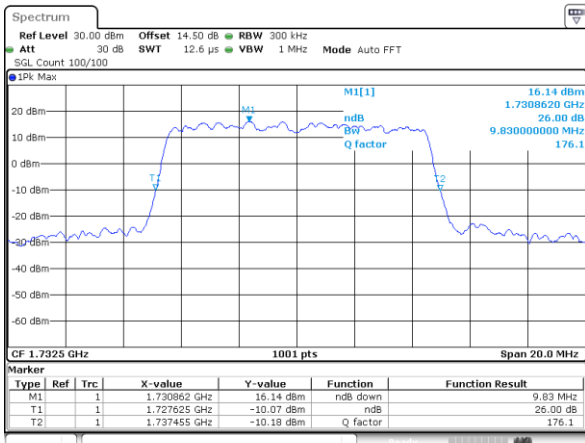

LTE Band 4

Lowest Channel / 5MHz / QPSK

Lowest Channel / 5MHz / 16QAM

Middle Channel / 5MHz / QPSK

Middle Channel / 5MHz / 16QAM

Highest Channel / 5MHz / QPSK

Highest Channel / 5MHz / 16QAM

LTE Band 4

Lowest Channel / 10MHz / QPSK

Lowest Channel / 10MHz / 16QAM

Middle Channel / 10MHz / QPSK

Middle Channel / 10MHz / 16QAM

Highest Channel / 10MHz / QPSK

Highest Channel / 10MHz / 16QAM

LTE Band 4

Lowest Channel / 15MHz / QPSK