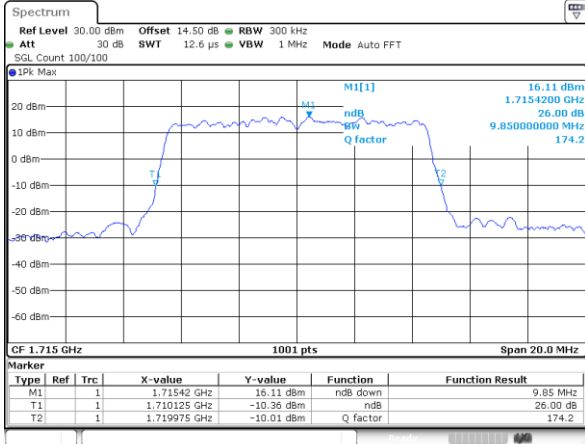

LTE Band 4

Lowest Channel / 5MHz / QPSK

Lowest Channel / 5MHz / 16QAM

Middle Channel / 5MHz / QPSK

Middle Channel / 5MHz / 16QAM

Highest Channel / 5MHz / QPSK

Highest Channel / 5MHz / 16QAM

LTE Band 4

Lowest Channel / 10MHz / QPSK

Lowest Channel / 10MHz / 16QAM

Middle Channel / 10MHz / QPSK

Middle Channel / 10MHz / 16QAM

Highest Channel / 10MHz / QPSK

Highest Channel / 10MHz / 16QAM

LTE Band 4

Lowest Channel / 15MHz / QPSK