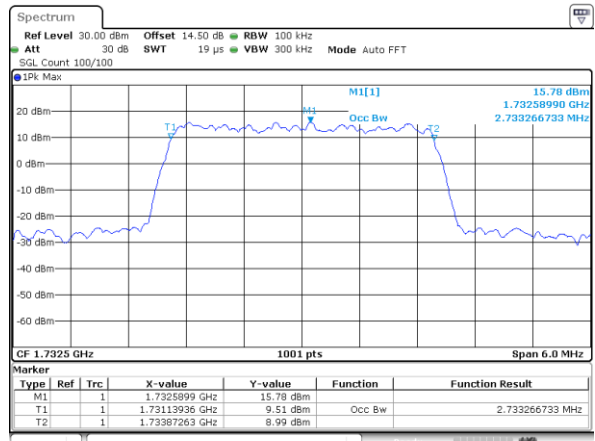

Highest Channel / 20MHz / QPSK

Highest Channel / 20MHz / 16QAM

LTE Band 4

Lowest Channel / 1.4MHz / QPSK

Lowest Channel / 1.4MHz / 16QAM

Middle Channel / 1.4MHz / QPSK

Middle Channel / 1.4MHz / 16QAM

Highest Channel / 1.4MHz / QPSK

Highest Channel / 1.4MHz / 16QAM

LTE Band 4

Lowest Channel / 3MHz / QPSK

Lowest Channel / 3MHz / 16QAM

Middle Channel / 3MHz / QPSK

Middle Channel / 3MHz / 16QAM

Highest Channel / 3MHz / QPSK

Highest Channel / 3MHz / 16QAM

LTE Band 4

Lowest Channel / 5MHz / QPSK

Lowest Channel / 5MHz / 16QAM

Middle Channel / 5MHz / QPSK

Middle Channel / 5MHz / 16QAM

Highest Channel / 5MHz / QPSK

Highest Channel / 5MHz / 16QAM

LTE Band 4