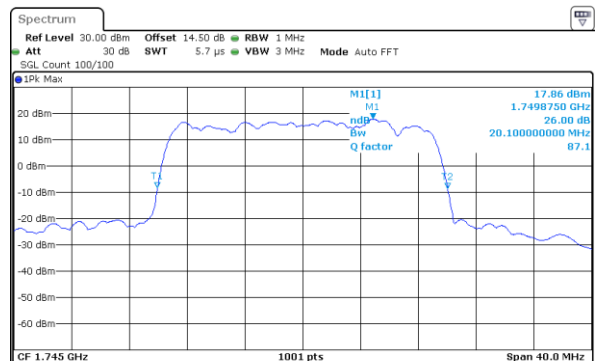

Lowest Channel / 15MHz / 16QAM

Middle Channel / 15MHz / QPSK

Middle Channel / 15MHz / 16QAM

Highest Channel / 15MHz / QPSK

Highest Channel / 15MHz / 16QAM

LTE Band 4

Lowest Channel / 20MHz / QPSK

Lowest Channel / 20MHz / 16QAM

Middle Channel / 20MHz / QPSK

Middle Channel / 20MHz / 16QAM

Highest Channel / 20MHz / QPSK

Highest Channel / 20MHz / 16QAM

LTE Band 5

Lowest Channel / 1.4MHz / QPSK

Lowest Channel / 1.4MHz / 16QAM

Middle Channel / 1.4MHz / QPSK

Middle Channel / 1.4MHz / 16QAM

Highest Channel / 1.4MHz / QPSK

Highest Channel / 1.4MHz / 16QAM

LTE Band 5

Lowest Channel / 3MHz / QPSK

Lowest Channel / 3MHz / 16QAM

Middle Channel / 3MHz / QPSK

Middle Channel / 3MHz / 16QAM

Highest Channel / 3MHz / QPSK

Highest Channel / 3MHz / 16QAM

LTE Band 5

Lowest Channel / 5MHz / QPSK

Lowest Channel / 5MHz / 16QAM

Middle Channel / 5MHz / QPSK

Middle Channel / 5MHz / 16QAM

Highest Channel / 5MHz / QPSK