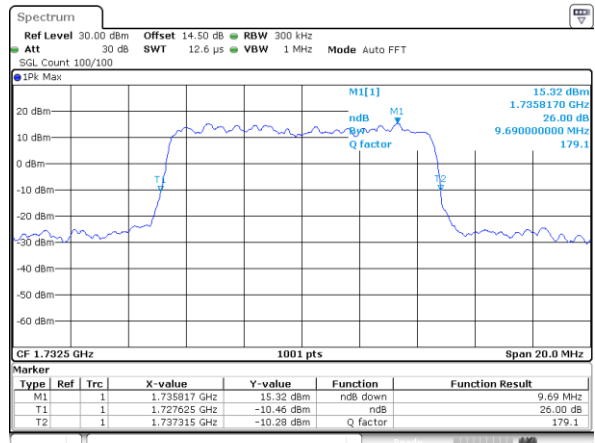

LTE Band 4

Lowest Channel / 5MHz / QPSK

Lowest Channel / 5MHz / 16QAM

Middle Channel / 5MHz / QPSK

Middle Channel / 5MHz / 16QAM

Highest Channel / 5MHz / QPSK

Highest Channel / 5MHz / 16QAM

LTE Band 4

Lowest Channel / 10MHz / QPSK

Lowest Channel / 10MHz / 16QAM

Middle Channel / 10MHz / QPSK

Middle Channel / 10MHz / 16QAM

Highest Channel / 10MHz / QPSK

Highest Channel / 10MHz / 16QAM

LTE Band 4

Lowest Channel / 15MHz / QPSK

Lowest Channel / 15MHz / 16QAM

Middle Channel / 15MHz / QPSK

Middle Channel / 15MHz / 16QAM

Highest Channel / 15MHz / QPSK

Highest Channel / 15MHz / 16QAM

LTE Band 4

Lowest Channel / 20MHz / QPSK

Lowest Channel / 20MHz / 16QAM