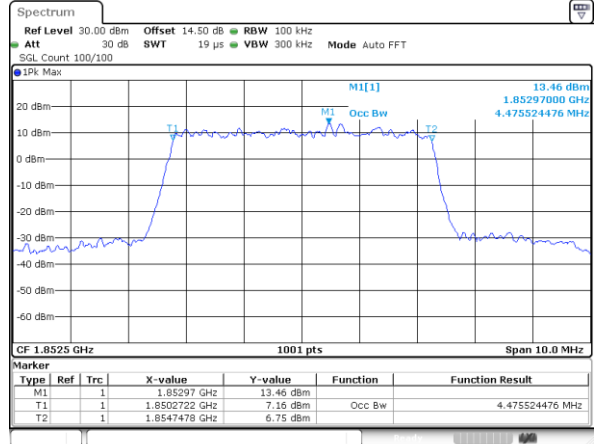

LTE Band 2

Lowest Channel / 1.4MHz / QPSK

Lowest Channel / 1.4MHz / 16QAM

Middle Channel / 1.4MHz / QPSK

Middle Channel / 1.4MHz / 16QAM

Highest Channel / 1.4MHz / QPSK

Highest Channel / 1.4MHz / 16QAM

LTE Band 2

Lowest Channel / 3MHz / QPSK

Lowest Channel / 3MHz / 16QAM

Middle Channel / 3MHz / QPSK

Middle Channel / 3MHz / 16QAM

Highest Channel / 3MHz / QPSK

Highest Channel / 3MHz / 16QAM

LTE Band 2

Lowest Channel / 5MHz / QPSK

Lowest Channel / 5MHz / 16QAM

Middle Channel / 5MHz / QPSK

Middle Channel / 5MHz / 16QAM

Highest Channel / 5MHz / QPSK

Highest Channel / 5MHz / 16QAM

LTE Band 2

Lowest Channel / 10MHz / QPSK

Lowest Channel / 10MHz / 16QAM