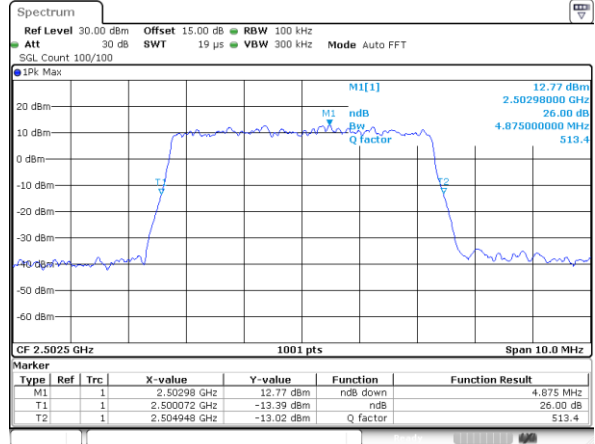

Highest Channel / 3MHz / QPSK

Highest Channel / 3MHz / 16QAM

LTE Band 5

Lowest Channel / 5MHz / QPSK

Lowest Channel / 5MHz / 16QAM

Middle Channel / 5MHz / QPSK

Middle Channel / 5MHz / 16QAM

Highest Channel / 5MHz / QPSK

Highest Channel / 5MHz / 16QAM

LTE Band 5

Lowest Channel / 10MHz / QPSK

Lowest Channel / 10MHz / 16QAM

Middle Channel / 10MHz / QPSK

Middle Channel / 10MHz / 16QAM

Highest Channel / 10MHz / QPSK

Highest Channel / 10MHz / 16QAM

LTE Band 7

Lowest Channel / 5MHz / QPSK

Lowest Channel / 5MHz / 16QAM

Middle Channel / 5MHz / QPSK

Middle Channel / 5MHz / 16QAM

Highest Channel / 5MHz / QPSK

Highest Channel / 5MHz / 16QAM

LTE Band 7