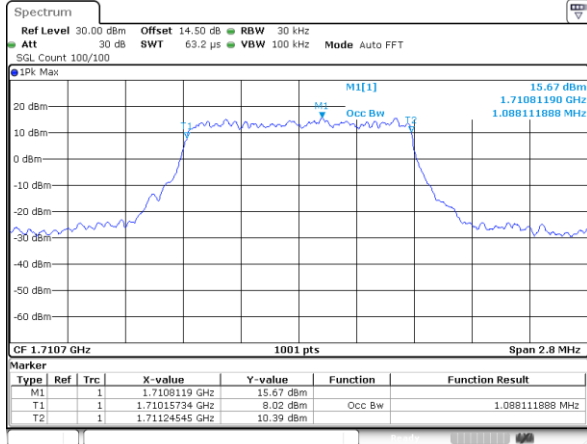

Middle Channel / 15MHz / 16QAM

Highest Channel / 15MHz / QPSK

Highest Channel / 15MHz / 16QAM

LTE Band 2

Lowest Channel / 20MHz / QPSK

Lowest Channel / 20MHz / 16QAM

Middle Channel / 20MHz / QPSK

Middle Channel / 20MHz / 16QAM

Highest Channel / 20MHz / QPSK

Highest Channel / 20MHz / 16QAM

LTE Band 4

Lowest Channel / 1.4MHz / QPSK

Lowest Channel / 1.4MHz / 16QAM

Middle Channel / 1.4MHz / QPSK

Middle Channel / 1.4MHz / 16QAM

Highest Channel / 1.4MHz / QPSK

Highest Channel / 1.4MHz / 16QAM

LTE Band 4

Lowest Channel / 3MHz / QPSK

Lowest Channel / 3MHz / 16QAM

Middle Channel / 3MHz / QPSK

Middle Channel / 3MHz / 16QAM

Highest Channel / 3MHz / QPSK

Highest Channel / 3MHz / 16QAM