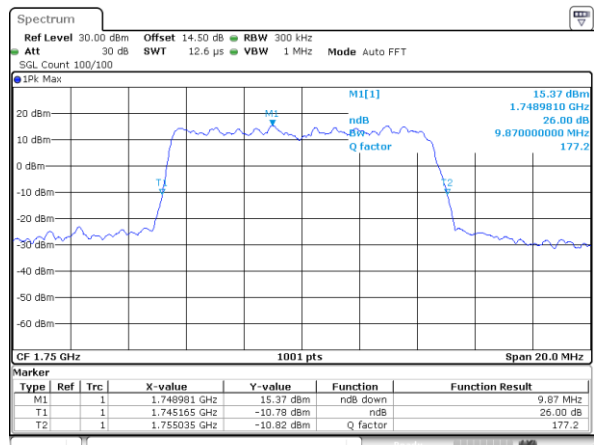

LTE Band 4

Lowest Channel / 5MHz / QPSK

Lowest Channel / 5MHz / 16QAM

Middle Channel / 5MHz / QPSK

Middle Channel / 5MHz / 16QAM

Highest Channel / 5MHz / QPSK

Highest Channel / 5MHz / 16QAM

LTE Band 4

Lowest Channel / 10MHz / QPSK

Lowest Channel / 10MHz / 16QAM

Middle Channel / 10MHz / QPSK

Middle Channel / 10MHz / 16QAM

Highest Channel / 10MHz / QPSK

Highest Channel / 10MHz / 16QAM

LTE Band 4

Lowest Channel / 15MHz / QPSK

Lowest Channel / 15MHz / 16QAM

Middle Channel / 15MHz / QPSK

Middle Channel / 15MHz / 16QAM

Highest Channel / 15MHz / QPSK

Highest Channel / 15MHz / 16QAM

LTE Band 4

Lowest Channel / 20MHz / QPSK

Lowest Channel / 20MHz / 16QAM