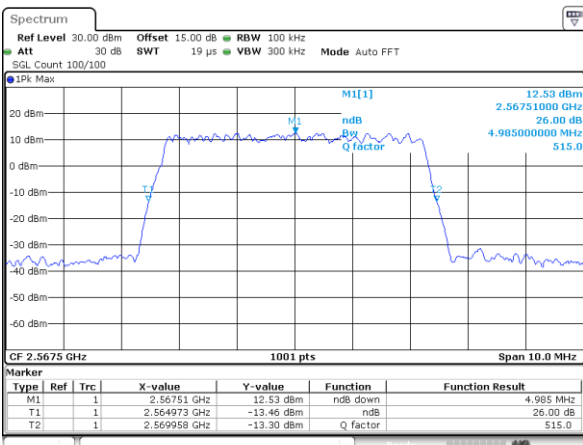

LTE Band 7

Lowest Channel / 5MHz / QPSK

Lowest Channel / 5MHz / 16QAM

Middle Channel / 5MHz / QPSK

Middle Channel / 5MHz / 16QAM

Highest Channel / 5MHz / QPSK

Highest Channel / 5MHz / 16QAM

LTE Band 7

Lowest Channel / 10MHz / QPSK

Lowest Channel / 10MHz / 16QAM

Middle Channel / 10MHz / QPSK

Middle Channel / 10MHz / 16QAM

Highest Channel / 10MHz / QPSK

Highest Channel / 10MHz / 16QAM

LTE Band 7

Lowest Channel / 15MHz / QPSK