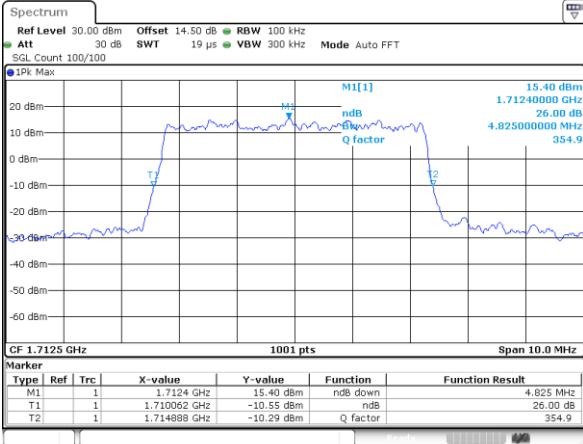

LTE Band 4

Lowest Channel / 5MHz / QPSK

Lowest Channel / 5MHz / 16QAM

Middle Channel / 5MHz / QPSK

Middle Channel / 5MHz / 16QAM

Highest Channel / 5MHz / QPSK

Highest Channel / 5MHz / 16QAM

LTE Band 4

Lowest Channel / 10MHz / QPSK

Lowest Channel / 10MHz / 16QAM

Middle Channel / 10MHz / QPSK

Middle Channel / 10MHz / 16QAM

Highest Channel / 10MHz / QPSK

Highest Channel / 10MHz / 16QAM

LTE Band 4

Lowest Channel / 15MHz / QPSK