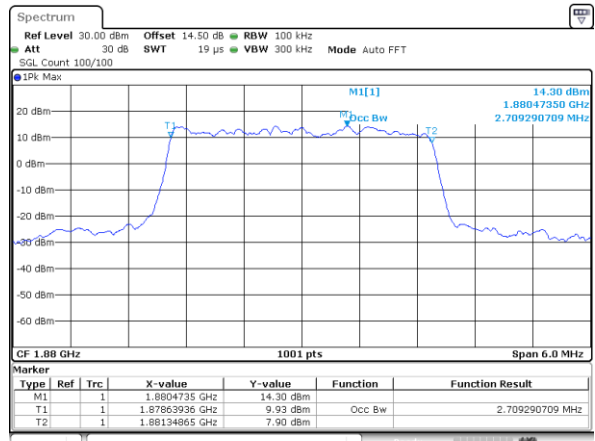

LTE Band 2

Lowest Channel / 1.4MHz / QPSK

Lowest Channel / 1.4MHz / 16QAM

Middle Channel / 1.4MHz / QPSK

Middle Channel / 1.4MHz / 16QAM

Highest Channel / 1.4MHz / QPSK

Highest Channel / 1.4MHz / 16QAM

LTE Band 2

Lowest Channel / 3MHz / QPSK

Lowest Channel / 3MHz / 16QAM

Middle Channel / 3MHz / QPSK

Middle Channel / 3MHz / 16QAM

Highest Channel / 3MHz / QPSK

Highest Channel / 3MHz / 16QAM

LTE Band 2

Lowest Channel / 5MHz / QPSK

Lowest Channel / 5MHz / 16QAM

Middle Channel / 5MHz / QPSK

Middle Channel / 5MHz / 16QAM

Highest Channel / 5MHz / QPSK

Highest Channel / 5MHz / 16QAM

LTE Band 2

Lowest Channel / 10MHz / QPSK

Lowest Channel / 10MHz / 16QAM