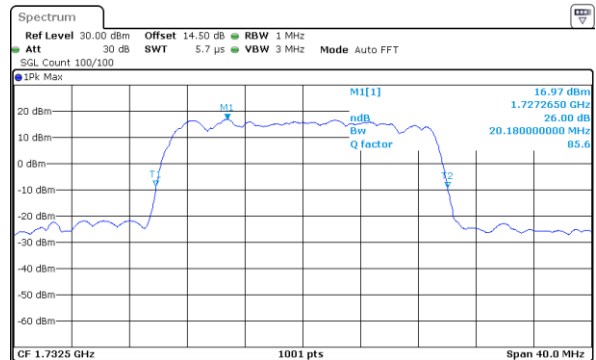

Lowest Channel / 10MHz / QPSK

Lowest Channel / 10MHz / 16QAM

Middle Channel / 10MHz / QPSK

Middle Channel / 10MHz / 16QAM

Highest Channel / 10MHz / QPSK

Highest Channel / 10MHz / 16QAM

LTE Band 4

Lowest Channel / 15MHz / QPSK

Lowest Channel / 15MHz / 16QAM

Middle Channel / 15MHz / QPSK

Middle Channel / 15MHz / 16QAM

Highest Channel / 15MHz / QPSK

Highest Channel / 15MHz / 16QAM

LTE Band 4

Lowest Channel / 20MHz / QPSK

Lowest Channel / 20MHz / 16QAM

Middle Channel / 20MHz / QPSK

Middle Channel / 20MHz / 16QAM

Highest Channel / 20MHz / QPSK

Highest Channel / 20MHz / 16QAM

LTE Band 5

Lowest Channel / 1.4MHz / QPSK

Lowest Channel / 1.4MHz / 16QAM

Middle Channel / 1.4MHz / QPSK

Middle Channel / 1.4MHz / 16QAM

Highest Channel / 1.4MHz / QPSK

Highest Channel / 1.4MHz / 16QAM

LTE Band 5

Lowest Channel / 3MHz / QPSK

Lowest Channel / 3MHz / 16QAM

Middle Channel / 3MHz / QPSK

Middle Channel / 3MHz / 16QAM