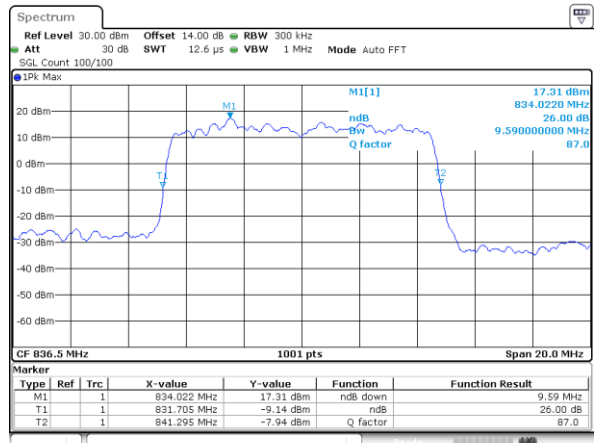

Highest Channel / 3MHz / QPSK

Highest Channel / 3MHz / 16QAM

LTE Band 5

Lowest Channel / 5MHz / QPSK

Lowest Channel / 5MHz / 16QAM

Middle Channel / 5MHz / QPSK

Middle Channel / 5MHz / 16QAM

Highest Channel / 5MHz / QPSK

Highest Channel / 5MHz / 16QAM

LTE Band 5

Lowest Channel / 10MHz / QPSK

Lowest Channel / 10MHz / 16QAM

Middle Channel / 10MHz / QPSK

Middle Channel / 10MHz / 16QAM

Highest Channel / 10MHz / QPSK

Highest Channel / 10MHz / 16QAM

LTE Band 7

Lowest Channel / 5MHz / QPSK

Lowest Channel / 5MHz / 16QAM

Middle Channel / 5MHz / QPSK

Middle Channel / 5MHz / 16QAM

Highest Channel / 5MHz / QPSK

Highest Channel / 5MHz / 16QAM

LTE Band 7