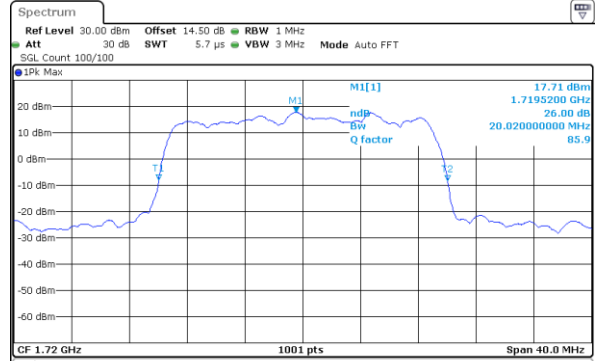

Lowest Channel / 10MHz / QPSK

Lowest Channel / 10MHz / 16QAM

Middle Channel / 10MHz / QPSK

Middle Channel / 10MHz / 16QAM

Highest Channel / 10MHz / QPSK

Highest Channel / 10MHz / 16QAM

LTE Band 4

Lowest Channel / 15MHz / QPSK

Lowest Channel / 15MHz / 16QAM

Middle Channel / 15MHz / QPSK

Middle Channel / 15MHz / 16QAM

Highest Channel / 15MHz / QPSK

Highest Channel / 15MHz / 16QAM

LTE Band 4

Lowest Channel / 20MHz / QPSK

Lowest Channel / 20MHz / 16QAM

Middle Channel / 20MHz / QPSK

Middle Channel / 20MHz / 16QAM

Highest Channel / 20MHz / QPSK

Highest Channel / 20MHz / 16QAM

LTE Band 5

Lowest Channel / 1.4MHz / QPSK

Lowest Channel / 1.4MHz / 16QAM

Middle Channel / 1.4MHz / QPSK

Middle Channel / 1.4MHz / 16QAM

Highest Channel / 1.4MHz / QPSK

Highest Channel / 1.4MHz / 16QAM

LTE Band 5

Lowest Channel / 3MHz / QPSK

Lowest Channel / 3MHz / 16QAM

Middle Channel / 3MHz / QPSK

Middle Channel / 3MHz / 16QAM