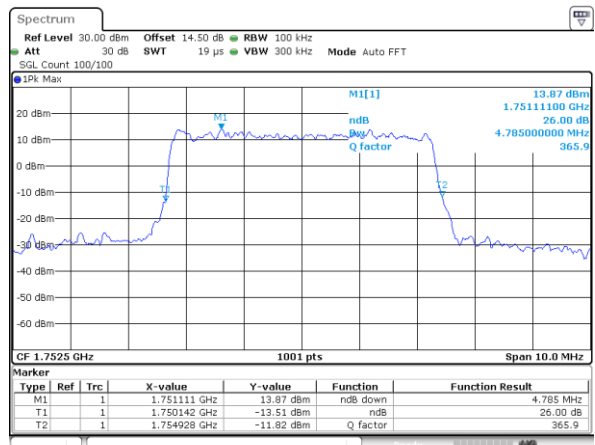

LTE Band 4

Lowest Channel / 5MHz / QPSK

Lowest Channel / 5MHz / 16QAM

Middle Channel / 5MHz / QPSK

Middle Channel / 5MHz / 16QAM

Highest Channel / 5MHz / QPSK

Highest Channel / 5MHz / 16QAM

LTE Band 4

Lowest Channel / 10MHz / QPSK

Lowest Channel / 10MHz / 16QAM

Middle Channel / 10MHz / QPSK

Middle Channel / 10MHz / 16QAM

Highest Channel / 10MHz / QPSK

Highest Channel / 10MHz / 16QAM

LTE Band 4

Lowest Channel / 15MHz / QPSK