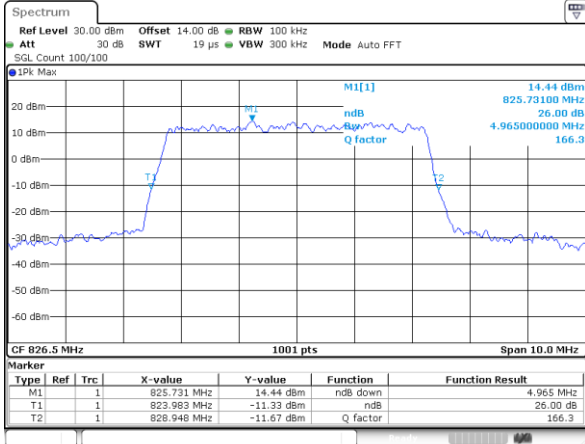

Middle Channel / 1.4MHz / 16QAM

Highest Channel / 1.4MHz / QPSK

Highest Channel / 1.4MHz / 16QAM

LTE Band 5

Lowest Channel / 3MHz / QPSK

Lowest Channel / 3MHz / 16QAM

Middle Channel / 3MHz / QPSK

Middle Channel / 3MHz / 16QAM

Highest Channel / 3MHz / QPSK

Highest Channel / 3MHz / 16QAM

LTE Band 5

Lowest Channel / 5MHz / QPSK

Lowest Channel / 5MHz / 16QAM

Middle Channel / 5MHz / QPSK

Middle Channel / 5MHz / 16QAM

Highest Channel / 5MHz / QPSK

Highest Channel / 5MHz / 16QAM

LTE Band 5

Lowest Channel / 10MHz / QPSK

Lowest Channel / 10MHz / 16QAM

Middle Channel / 10MHz / QPSK

Middle Channel / 10MHz / 16QAM

Highest Channel / 10MHz / QPSK

Highest Channel / 10MHz / 16QAM