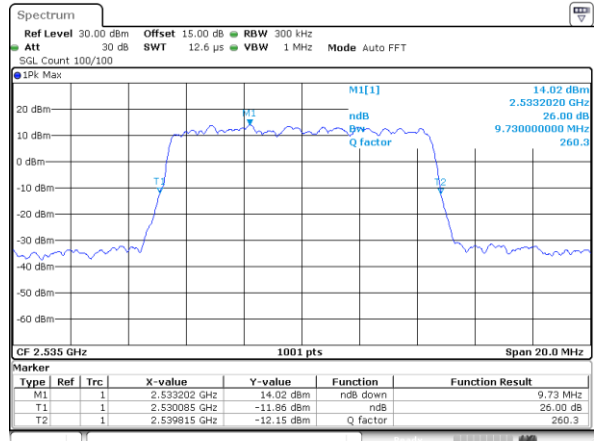

LTE Band 7

Lowest Channel / 5MHz / QPSK

Lowest Channel / 5MHz / 16QAM

Middle Channel / 5MHz / QPSK

Middle Channel / 5MHz / 16QAM

Highest Channel / 5MHz / QPSK

Highest Channel / 5MHz / 16QAM

LTE Band 7

Lowest Channel / 10MHz / QPSK

Lowest Channel / 10MHz / 16QAM

Middle Channel / 10MHz / QPSK

Middle Channel / 10MHz / 16QAM

Highest Channel / 10MHz / QPSK

Highest Channel / 10MHz / 16QAM

LTE Band 7

Lowest Channel / 15MHz / QPSK

Lowest Channel / 15MHz / 16QAM

Middle Channel / 15MHz / QPSK

Middle Channel / 15MHz / 16QAM

Highest Channel / 15MHz / QPSK

Highest Channel / 15MHz / 16QAM

LTE Band 7

Lowest Channel / 20MHz / QPSK

Lowest Channel / 20MHz / 16QAM