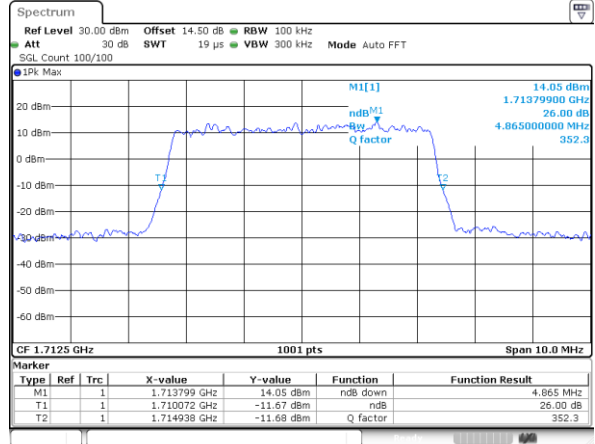

LTE Band 4

Lowest Channel / 5MHz / QPSK

Lowest Channel / 5MHz / 16QAM

Middle Channel / 5MHz / QPSK

Middle Channel / 5MHz / 16QAM

Highest Channel / 5MHz / QPSK

Highest Channel / 5MHz / 16QAM

LTE Band 4

Lowest Channel / 10MHz / QPSK

Lowest Channel / 10MHz / 16QAM

Middle Channel / 10MHz / QPSK

Middle Channel / 10MHz / 16QAM

Highest Channel / 10MHz / QPSK

Highest Channel / 10MHz / 16QAM

LTE Band 4

Lowest Channel / 15MHz / QPSK