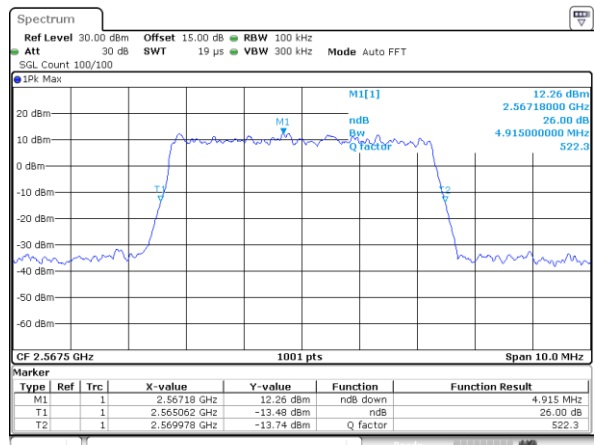

Highest Channel / 5MHz / 16QAM

LTE Band 5

Lowest Channel / 10MHz / QPSK

Lowest Channel / 10MHz / 16QAM

Middle Channel / 10MHz / QPSK

Middle Channel / 10MHz / 16QAM

Highest Channel / 10MHz / QPSK

Highest Channel / 10MHz / 16QAM

LTE Band 7

Lowest Channel / 5MHz / QPSK

Lowest Channel / 5MHz / 16QAM

Middle Channel / 5MHz / QPSK

Middle Channel / 5MHz / 16QAM

Highest Channel / 5MHz / QPSK

Highest Channel / 5MHz / 16QAM

LTE Band 7

Lowest Channel / 10MHz / QPSK

Lowest Channel / 10MHz / 16QAM

Middle Channel / 10MHz / QPSK

Middle Channel / 10MHz / 16QAM

Highest Channel / 10MHz / QPSK

Highest Channel / 10MHz / 16QAM

LTE Band 7

Lowest Channel / 15MHz / QPSK