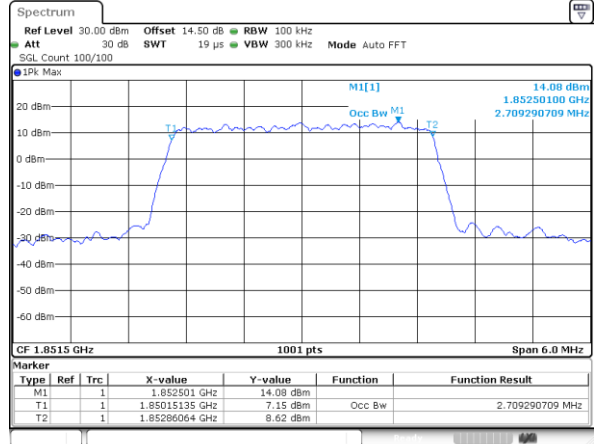

Mode	LTE Band 7 : 99%OBW(MHz)											
	1.4MHz		3MHz		5MHz		10MHz		15MHz		20MHz	
Mod.	QPSK	16QAM	QPSK	16QAM	QPSK	16QAM	QPSK	16QAM	QPSK	16QAM	QPSK	16QAM
Lowest CH	-	-	-	-	4.48	4.51	9.01	9.01	13.31	13.46	18.26	18.26
Middle CH	-	-	-	-	4.49	4.50	9.03	8.97	13.37	13.43	18.26	18.38
Highest CH	-	-	-	-	4.49	4.48	8.99	9.05	13.40	13.40	18.18	18.26

LTE Band 2

Lowest Channel / 1.4MHz / QPSK

Lowest Channel / 1.4MHz / 16QAM

Middle Channel / 1.4MHz / QPSK

Middle Channel / 1.4MHz / 16QAM

Highest Channel / 1.4MHz / QPSK

Highest Channel / 1.4MHz / 16QAM

LTE Band 2

Lowest Channel / 3MHz / QPSK

Lowest Channel / 3MHz / 16QAM

Middle Channel / 3MHz / QPSK

Middle Channel / 3MHz / 16QAM

Highest Channel / 3MHz / QPSK

Highest Channel / 3MHz / 16QAM

LTE Band 2

Lowest Channel / 5MHz / QPSK