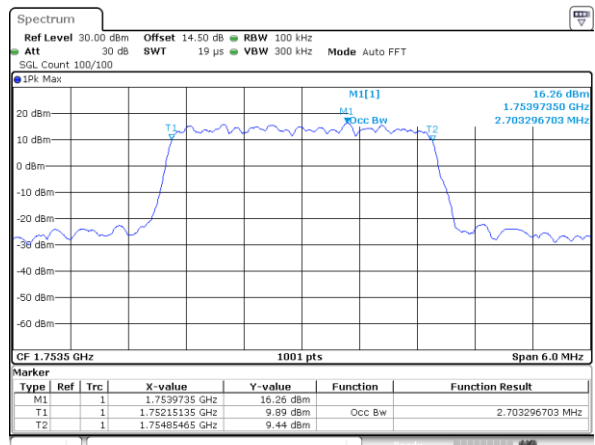

Highest Channel / 20MHz / QPSK

Highest Channel / 20MHz / 16QAM

LTE Band 4

Lowest Channel / 1.4MHz / QPSK

Lowest Channel / 1.4MHz / 16QAM

Middle Channel / 1.4MHz / QPSK

Middle Channel / 1.4MHz / 16QAM

Highest Channel / 1.4MHz / QPSK

Highest Channel / 1.4MHz / 16QAM

LTE Band 4

Lowest Channel / 3MHz / QPSK

Lowest Channel / 3MHz / 16QAM

Middle Channel / 3MHz / QPSK

Middle Channel / 3MHz / 16QAM

Highest Channel / 3MHz / QPSK

Highest Channel / 3MHz / 16QAM

LTE Band 4

Lowest Channel / 5MHz / QPSK

Lowest Channel / 5MHz / 16QAM

Middle Channel / 5MHz / QPSK

Middle Channel / 5MHz / 16QAM

Highest Channel / 5MHz / QPSK

Highest Channel / 5MHz / 16QAM

LTE Band 4