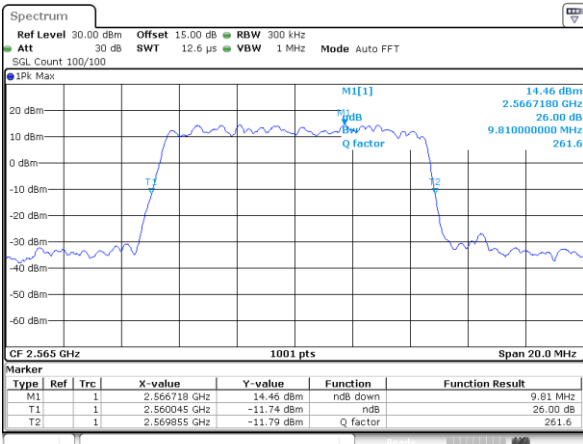

LTE Band 7

Lowest Channel / 5MHz / QPSK

Lowest Channel / 5MHz / 16QAM

Middle Channel / 5MHz / QPSK

Middle Channel / 5MHz / 16QAM

Highest Channel / 5MHz / QPSK

Highest Channel / 5MHz / 16QAM

LTE Band 7

Lowest Channel / 10MHz / QPSK

Lowest Channel / 10MHz / 16QAM

Middle Channel / 10MHz / QPSK

Middle Channel / 10MHz / 16QAM

Highest Channel / 10MHz / QPSK

Highest Channel / 10MHz / 16QAM

LTE Band 7

Lowest Channel / 15MHz / QPSK

Lowest Channel / 15MHz / 16QAM

Middle Channel / 15MHz / QPSK

Middle Channel / 15MHz / 16QAM

Highest Channel / 15MHz / QPSK

Highest Channel / 15MHz / 16QAM

LTE Band 7

Lowest Channel / 20MHz / QPSK

Lowest Channel / 20MHz / 16QAM