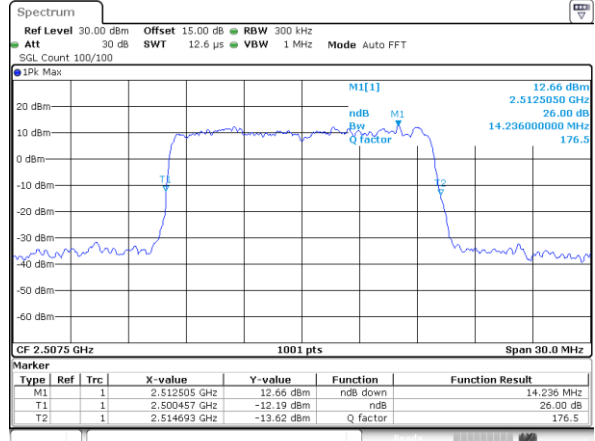

LTE Band 7

Lowest Channel / 5MHz / QPSK

Lowest Channel / 5MHz / 16QAM

Middle Channel / 5MHz / QPSK

Middle Channel / 5MHz / 16QAM

Highest Channel / 5MHz / QPSK

Highest Channel / 5MHz / 16QAM

LTE Band 7

Lowest Channel / 10MHz / QPSK

Lowest Channel / 10MHz / 16QAM

Middle Channel / 10MHz / QPSK

Middle Channel / 10MHz / 16QAM

Highest Channel / 10MHz / QPSK

Highest Channel / 10MHz / 16QAM

LTE Band 7

Lowest Channel / 15MHz / QPSK

Lowest Channel / 15MHz / 16QAM

Middle Channel / 15MHz / QPSK

Middle Channel / 15MHz / 16QAM

Highest Channel / 15MHz / QPSK

Highest Channel / 15MHz / 16QAM

LTE Band 7

Lowest Channel / 20MHz / QPSK

Lowest Channel / 20MHz / 16QAM