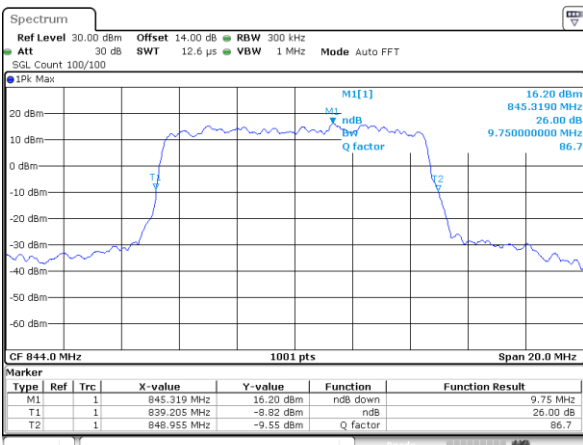

Highest Channel / 3MHz / QPSK

Highest Channel / 3MHz / 16QAM

LTE Band 5

Lowest Channel / 5MHz / QPSK

Lowest Channel / 5MHz / 16QAM

Middle Channel / 5MHz / QPSK

Middle Channel / 5MHz / 16QAM

Highest Channel / 5MHz / QPSK

Highest Channel / 5MHz / 16QAM

LTE Band 5

Lowest Channel / 10MHz / QPSK

Lowest Channel / 10MHz / 16QAM

Middle Channel / 10MHz / QPSK

Middle Channel / 10MHz / 16QAM

Highest Channel / 10MHz / QPSK

Highest Channel / 10MHz / 16QAM

LTE Band 7

Lowest Channel / 5MHz / QPSK

Lowest Channel / 5MHz / 16QAM

Middle Channel / 5MHz / QPSK

Middle Channel / 5MHz / 16QAM

Highest Channel / 5MHz / QPSK

Highest Channel / 5MHz / 16QAM

LTE Band 7