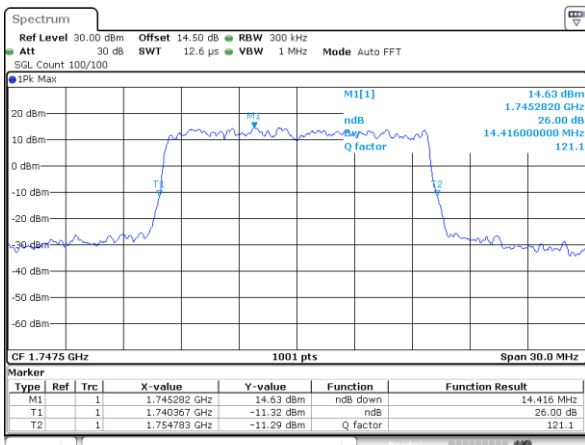

Lowest Channel / 15MHz / 16QAM

Middle Channel / 15MHz / QPSK

Middle Channel / 15MHz / 16QAM

Highest Channel / 15MHz / QPSK

Highest Channel / 15MHz / 16QAM

LTE Band 4

Lowest Channel / 20MHz / QPSK

Lowest Channel / 20MHz / 16QAM

Middle Channel / 20MHz / QPSK

Middle Channel / 20MHz / 16QAM

Highest Channel / 20MHz / QPSK

Highest Channel / 20MHz / 16QAM

LTE Band 5

Lowest Channel / 1.4MHz / QPSK

Lowest Channel / 1.4MHz / 16QAM

Middle Channel / 1.4MHz / QPSK