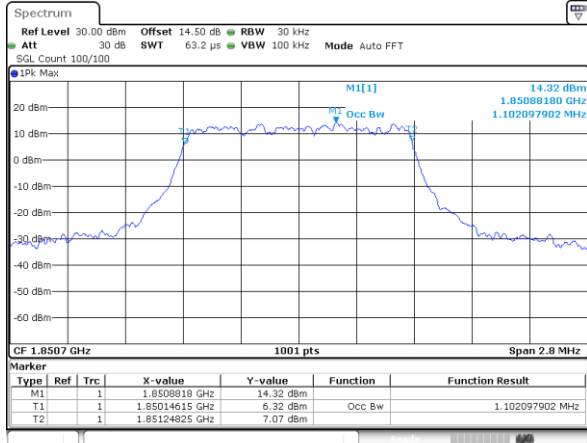

LTE Band 2

Lowest Channel / 1.4MHz / QPSK