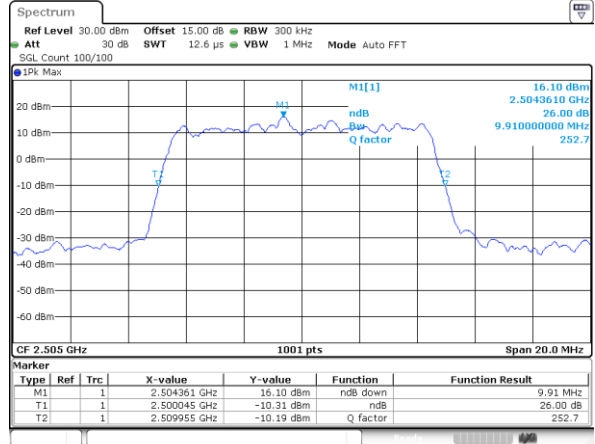

Highest Channel / 5MHz / 16QAM

LTE Band 5

Lowest Channel / 10MHz / QPSK

Lowest Channel / 10MHz / 16QAM

Middle Channel / 10MHz / QPSK

Middle Channel / 10MHz / 16QAM

Highest Channel / 10MHz / QPSK

Highest Channel / 10MHz / 16QAM

LTE Band 7

Lowest Channel / 5MHz / QPSK

Lowest Channel / 5MHz / 16QAM

Middle Channel / 5MHz / QPSK

Middle Channel / 5MHz / 16QAM

Highest Channel / 5MHz / QPSK

Highest Channel / 5MHz / 16QAM

LTE Band 7

Lowest Channel / 10MHz / QPSK

Lowest Channel / 10MHz / 16QAM

Middle Channel / 10MHz / QPSK

Middle Channel / 10MHz / 16QAM

Highest Channel / 10MHz / QPSK

Highest Channel / 10MHz / 16QAM

LTE Band 7

Lowest Channel / 15MHz / QPSK