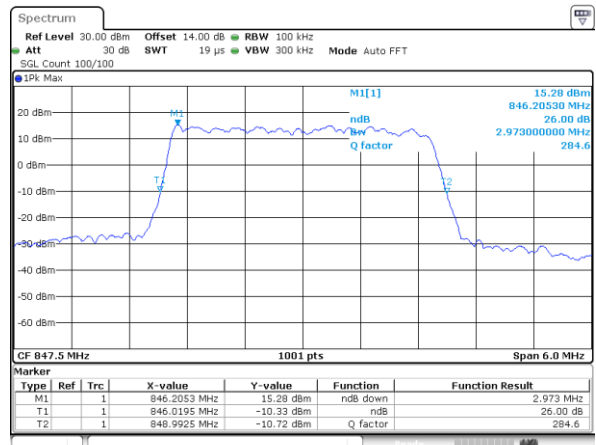

Middle Channel / 20MHz / QPSK

Middle Channel / 20MHz / 16QAM

Highest Channel / 20MHz / QPSK

Highest Channel / 20MHz / 16QAM

LTE Band 5

Lowest Channel / 1.4MHz / QPSK

Lowest Channel / 1.4MHz / 16QAM

Middle Channel / 1.4MHz / QPSK

Middle Channel / 1.4MHz / 16QAM

Highest Channel / 1.4MHz / QPSK

Highest Channel / 1.4MHz / 16QAM

LTE Band 5

Lowest Channel / 3MHz / QPSK

Lowest Channel / 3MHz / 16QAM

Middle Channel / 3MHz / QPSK

Middle Channel / 3MHz / 16QAM

Highest Channel / 3MHz / QPSK

Highest Channel / 3MHz / 16QAM

LTE Band 5

Lowest Channel / 5MHz / QPSK

Lowest Channel / 5MHz / 16QAM

Middle Channel / 5MHz / QPSK

Middle Channel / 5MHz / 16QAM

Highest Channel / 5MHz / QPSK

Highest Channel / 5MHz / 16QAM

LTE Band 5

Lowest Channel / 10MHz / QPSK

Lowest Channel / 10MHz / 16QAM

Middle Channel / 10MHz / QPSK

Middle Channel / 10MHz / 16QAM

Highest Channel / 10MHz / QPSK

Highest Channel / 10MHz / 16QAM