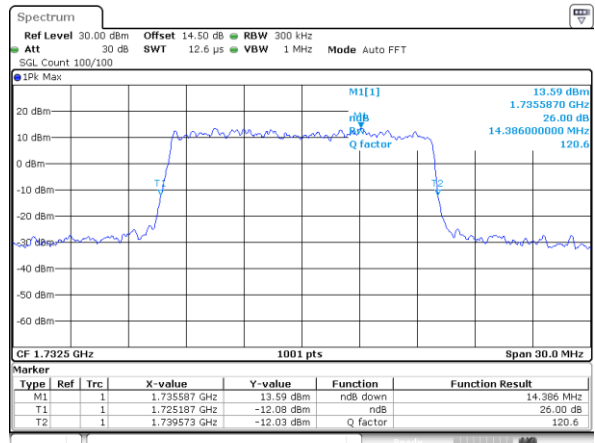

LTE Band 4

Lowest Channel / 5MHz / QPSK

Lowest Channel / 5MHz / 16QAM

Middle Channel / 5MHz / QPSK

Middle Channel / 5MHz / 16QAM

Highest Channel / 5MHz / QPSK

Highest Channel / 5MHz / 16QAM

LTE Band 4

Lowest Channel / 10MHz / QPSK

Lowest Channel / 10MHz / 16QAM

Middle Channel / 10MHz / QPSK

Middle Channel / 10MHz / 16QAM

Highest Channel / 10MHz / QPSK

Highest Channel / 10MHz / 16QAM

LTE Band 4

Lowest Channel / 15MHz / QPSK

Lowest Channel / 15MHz / 16QAM

Middle Channel / 15MHz / QPSK

Middle Channel / 15MHz / 16QAM

Highest Channel / 15MHz / QPSK

Highest Channel / 15MHz / 16QAM

LTE Band 4

Lowest Channel / 20MHz / QPSK

Lowest Channel / 20MHz / 16QAM

Middle Channel / 20MHz / QPSK

Middle Channel / 20MHz / 16QAM

Highest Channel / 20MHz / QPSK

Highest Channel / 20MHz / 16QAM

LTE Band 5

Lowest Channel / 1.4MHz / QPSK

Lowest Channel / 1.4MHz / 16QAM

Middle Channel / 1.4MHz / QPSK