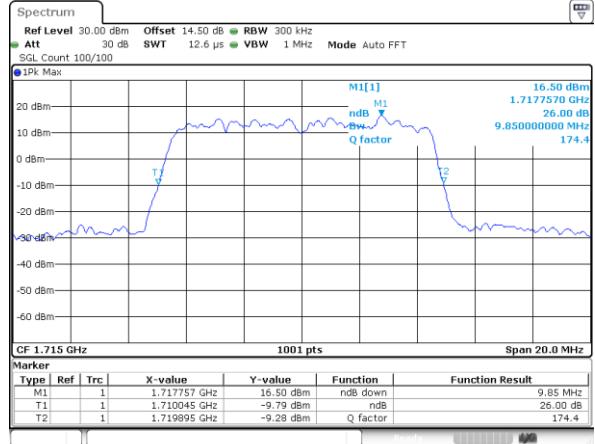

LTE Band 4

Lowest Channel / 5MHz / QPSK

Lowest Channel / 5MHz / 16QAM

Middle Channel / 5MHz / QPSK

Middle Channel / 5MHz / 16QAM

Highest Channel / 5MHz / QPSK

Highest Channel / 5MHz / 16QAM

LTE Band 4

Lowest Channel / 10MHz / QPSK

Lowest Channel / 10MHz / 16QAM

Middle Channel / 10MHz / QPSK

Middle Channel / 10MHz / 16QAM

Highest Channel / 10MHz / QPSK

Highest Channel / 10MHz / 16QAM

LTE Band 4

Lowest Channel / 15MHz / QPSK