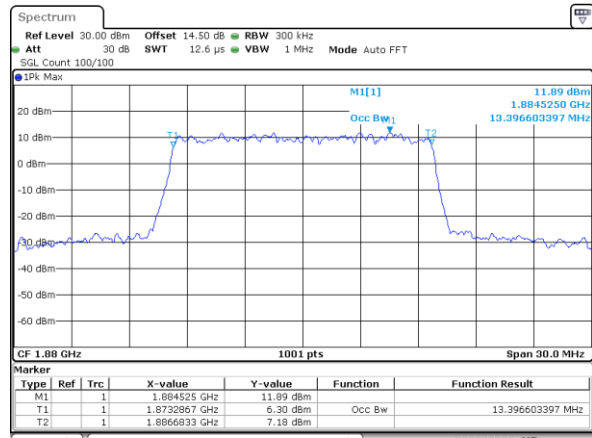

Lowest Channel / 5MHz / 16QAM

Middle Channel / 5MHz / QPSK

Middle Channel / 5MHz / 16QAM

Highest Channel / 5MHz / QPSK

Highest Channel / 5MHz / 16QAM

LTE Band 2

Lowest Channel / 10MHz / QPSK

Lowest Channel / 10MHz / 16QAM

Middle Channel / 10MHz / QPSK

Middle Channel / 10MHz / 16QAM

Highest Channel / 10MHz / QPSK

Highest Channel / 10MHz / 16QAM

LTE Band 2

Lowest Channel / 15MHz / QPSK

Lowest Channel / 15MHz / 16QAM

Middle Channel / 15MHz / QPSK

Middle Channel / 15MHz / 16QAM

Highest Channel / 15MHz / QPSK

Highest Channel / 15MHz / 16QAM

LTE Band 2

Lowest Channel / 20MHz / QPSK

Lowest Channel / 20MHz / 16QAM

Middle Channel / 20MHz / QPSK

Middle Channel / 20MHz / 16QAM