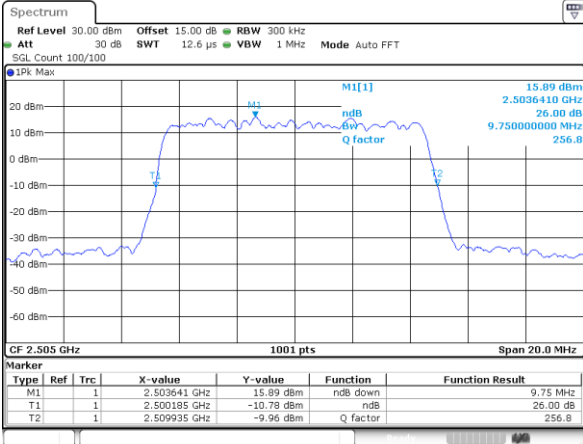

LTE Band 7

Lowest Channel / 5MHz / QPSK

Lowest Channel / 5MHz / 16QAM

Middle Channel / 5MHz / QPSK

Middle Channel / 5MHz / 16QAM

Highest Channel / 5MHz / QPSK

Highest Channel / 5MHz / 16QAM

LTE Band 7

Lowest Channel / 10MHz / QPSK

Lowest Channel / 10MHz / 16QAM

Middle Channel / 10MHz / QPSK

Middle Channel / 10MHz / 16QAM

Highest Channel / 10MHz / QPSK

Highest Channel / 10MHz / 16QAM

LTE Band 7

Lowest Channel / 15MHz / QPSK