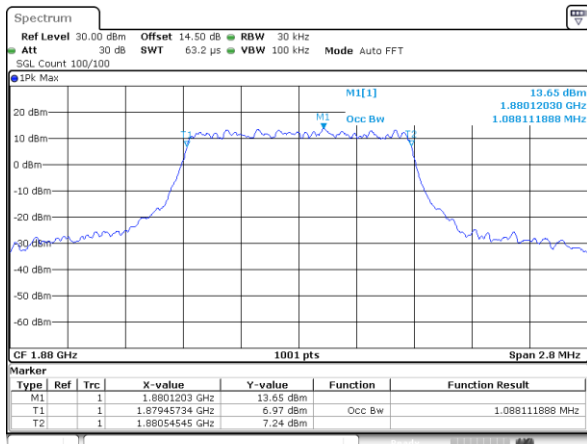

Mode	LTE Band 7 : 99%OBW(MHz)											
	1.4MHz		3MHz		5MHz		10MHz		15MHz		20MHz	
Mod.	QPSK	16QAM	QPSK	16QAM	QPSK	16QAM	QPSK	16QAM	QPSK	16QAM	QPSK	16QAM
Lowest CH	-	-	-	-	4.48	4.51	9.01	9.01	13.31	13.46	18.26	18.26
Middle CH	-	-	-	-	4.49	4.50	9.03	8.97	13.37	13.43	18.26	18.38
Highest CH	-	-	-	-	4.49	4.48	8.99	9.05	13.40	13.40	18.18	18.26

LTE Band 2

Lowest Channel / 1.4MHz / QPSK

Lowest Channel / 1.4MHz / 16QAM

Middle Channel / 1.4MHz / QPSK

Middle Channel / 1.4MHz / 16QAM

Highest Channel / 1.4MHz / QPSK

Highest Channel / 1.4MHz / 16QAM

LTE Band 2

Lowest Channel / 3MHz / QPSK

Lowest Channel / 3MHz / 16QAM

Middle Channel / 3MHz / QPSK

Middle Channel / 3MHz / 16QAM

Highest Channel / 3MHz / QPSK

Highest Channel / 3MHz / 16QAM

LTE Band 2

Lowest Channel / 5MHz / QPSK