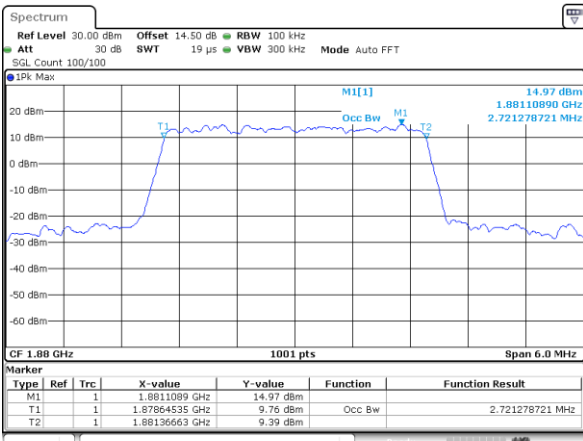

Mode	LTE Band 7 : 99%OBW(MHz)											
	1.4MHz		3MHz		5MHz		10MHz		15MHz		20MHz	
Mod.	QPSK	16QAM	QPSK	16QAM	QPSK	16QAM	QPSK	16QAM	QPSK	16QAM	QPSK	16QAM
Lowest CH	-	-	-	-	4.48	4.51	9.01	9.01	13.31	13.46	18.26	18.26
Middle CH	-	-	-	-	4.49	4.50	9.03	8.97	13.37	13.43	18.26	18.38
Highest CH	-	-	-	-	4.49	4.48	8.99	9.05	13.40	13.40	18.18	18.26

LTE Band 2

Lowest Channel / 1.4MHz / QPSK

Lowest Channel / 1.4MHz / 16QAM

Middle Channel / 1.4MHz / QPSK

Middle Channel / 1.4MHz / 16QAM

Highest Channel / 1.4MHz / QPSK

Highest Channel / 1.4MHz / 16QAM

LTE Band 2

Lowest Channel / 3MHz / QPSK

Lowest Channel / 3MHz / 16QAM

Middle Channel / 3MHz / QPSK

Middle Channel / 3MHz / 16QAM

Highest Channel / 3MHz / QPSK

Highest Channel / 3MHz / 16QAM

LTE Band 2

Lowest Channel / 5MHz / QPSK