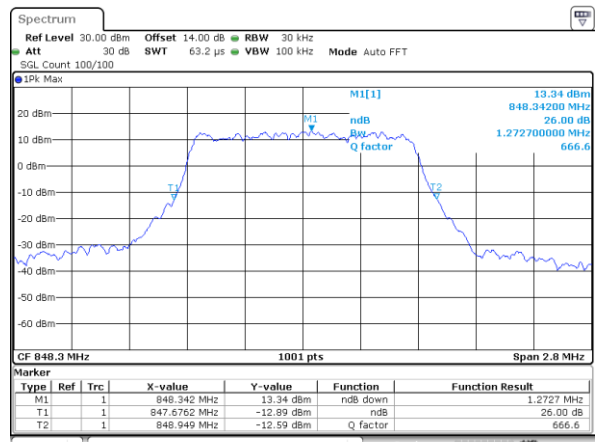

Lowest Channel / 15MHz / 16QAM

Middle Channel / 15MHz / QPSK

Middle Channel / 15MHz / 16QAM

Highest Channel / 15MHz / QPSK

Highest Channel / 15MHz / 16QAM

LTE Band 4

Lowest Channel / 20MHz / QPSK

Lowest Channel / 20MHz / 16QAM

Middle Channel / 20MHz / QPSK

Middle Channel / 20MHz / 16QAM

Highest Channel / 20MHz / QPSK

Highest Channel / 20MHz / 16QAM

LTE Band 5

Lowest Channel / 1.4MHz / QPSK

Lowest Channel / 1.4MHz / 16QAM

Middle Channel / 1.4MHz / QPSK

Middle Channel / 1.4MHz / 16QAM

Highest Channel / 1.4MHz / QPSK

Highest Channel / 1.4MHz / 16QAM

LTE Band 5

Lowest Channel / 3MHz / QPSK

Lowest Channel / 3MHz / 16QAM

Middle Channel / 3MHz / QPSK

Middle Channel / 3MHz / 16QAM

Highest Channel / 3MHz / QPSK

Highest Channel / 3MHz / 16QAM

LTE Band 5

Lowest Channel / 5MHz / QPSK

Lowest Channel / 5MHz / 16QAM

Middle Channel / 5MHz / QPSK

Middle Channel / 5MHz / 16QAM

Highest Channel / 5MHz / QPSK