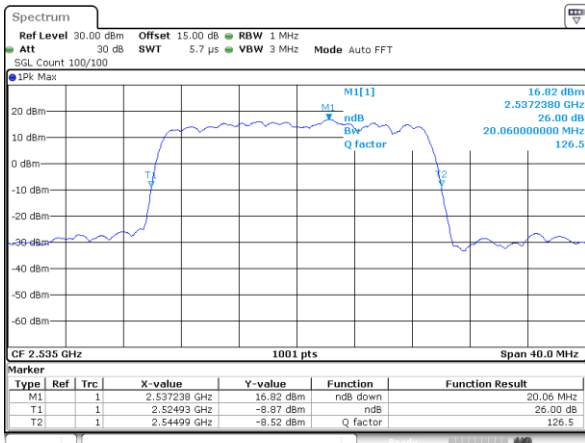

Lowest Channel / 10MHz / QPSK

Lowest Channel / 10MHz / 16QAM

Middle Channel / 10MHz / QPSK

Middle Channel / 10MHz / 16QAM

Highest Channel / 10MHz / QPSK

Highest Channel / 10MHz / 16QAM

LTE Band 7

Lowest Channel / 15MHz / QPSK

Lowest Channel / 15MHz / 16QAM

Middle Channel / 15MHz / QPSK

Middle Channel / 15MHz / 16QAM

Highest Channel / 15MHz / QPSK

Highest Channel / 15MHz / 16QAM

LTE Band 7

Lowest Channel / 20MHz / QPSK

Lowest Channel / 20MHz / 16QAM

Middle Channel / 20MHz / QPSK

Middle Channel / 20MHz / 16QAM

Highest Channel / 20MHz / QPSK

Highest Channel / 20MHz / 16QAM

Occupied Bandwidth

Mode	LTE Band 2 : 99%OBW(MHz)											
	1.4MHz		3MHz		5MHz		10MHz		15MHz		20MHz	
Mod.	QPSK	16QAM	QPSK	16QAM	QPSK	16QAM	QPSK	16QAM	QPSK	16QAM	QPSK	16QAM
Lowest CH	1.10	1.10	2.71	2.71	4.49	4.48	9.03	9.01	13.43	13.40	18.14	18.18
Middle CH	1.09	1.09	2.72	2.71	4.49	4.47	9.03	9.01	13.43	13.40	18.30	18.38
Highest CH	1.09	1.09	2.72	2.72	4.49	4.49	8.97	8.97	13.46	13.43	18.26	18.14

Mode	LTE Band 4 : 99%OBW(MHz)											
	1.4MHz		3MHz		5MHz		10MHz		15MHz		20MHz	
Mod.	QPSK	16QAM	QPSK	16QAM	QPSK	16QAM	QPSK	16QAM	QPSK	16QAM	QPSK	16QAM
Lowest CH	1.09	1.09	2.73	2.73	4.50	4.50	9.03	8.97	13.43	13.34	18.38	18.06
Middle CH	1.09	1.09	2.70	2.73	4.50	4.50	9.09	9.01	13.46	13.37	18.30	18.46
Highest CH	1.09	1.09	2.70	2.70	4.49	4.50	9.07	8.97	13.40	13.40	18.30	18.30