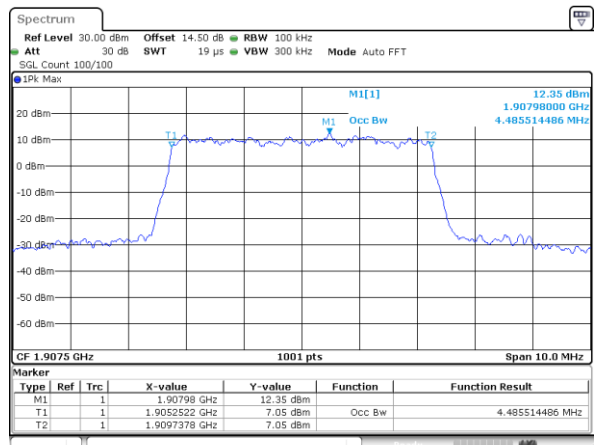

Lowest Channel / 3MHz / QPSK

Lowest Channel / 3MHz / 16QAM

Middle Channel / 3MHz / QPSK

Middle Channel / 3MHz / 16QAM

Highest Channel / 3MHz / QPSK

Highest Channel / 3MHz / 16QAM

LTE Band 2

Lowest Channel / 5MHz / QPSK

Lowest Channel / 5MHz / 16QAM

Middle Channel / 5MHz / QPSK

Middle Channel / 5MHz / 16QAM

Highest Channel / 5MHz / QPSK

Highest Channel / 5MHz / 16QAM

LTE Band 2

Lowest Channel / 10MHz / QPSK

Lowest Channel / 10MHz / 16QAM

Middle Channel / 10MHz / QPSK

Middle Channel / 10MHz / 16QAM

Highest Channel / 10MHz / QPSK

Highest Channel / 10MHz / 16QAM

LTE Band 2

Lowest Channel / 15MHz / QPSK

Lowest Channel / 15MHz / 16QAM

Middle Channel / 15MHz / QPSK