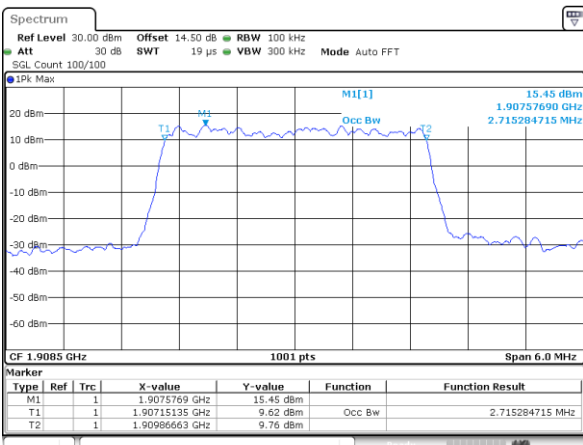

Lowest Channel / 3MHz / QPSK

Lowest Channel / 3MHz / 16QAM

Middle Channel / 3MHz / QPSK

Middle Channel / 3MHz / 16QAM

Highest Channel / 3MHz / QPSK

Highest Channel / 3MHz / 16QAM

LTE Band 2

Lowest Channel / 5MHz / QPSK