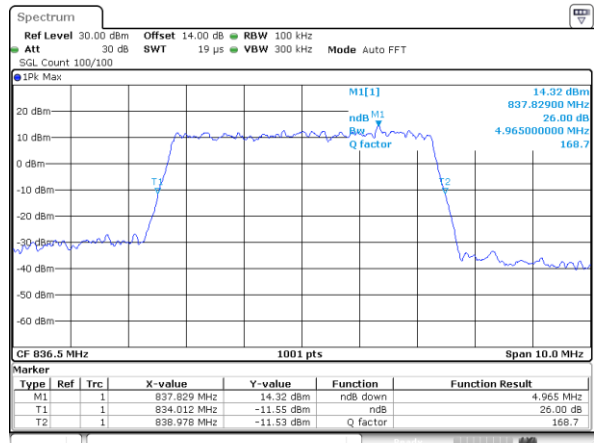

Middle Channel / 1.4MHz / 16QAM

Highest Channel / 1.4MHz / QPSK

Highest Channel / 1.4MHz / 16QAM

LTE Band 5

Lowest Channel / 3MHz / QPSK

Lowest Channel / 3MHz / 16QAM

Middle Channel / 3MHz / QPSK

Middle Channel / 3MHz / 16QAM

Highest Channel / 3MHz / QPSK

Highest Channel / 3MHz / 16QAM

LTE Band 5

Lowest Channel / 5MHz / QPSK

Lowest Channel / 5MHz / 16QAM

Middle Channel / 5MHz / QPSK

Middle Channel / 5MHz / 16QAM

Highest Channel / 5MHz / QPSK

Highest Channel / 5MHz / 16QAM

LTE Band 5

Lowest Channel / 10MHz / QPSK

Lowest Channel / 10MHz / 16QAM

Middle Channel / 10MHz / QPSK

Middle Channel / 10MHz / 16QAM

Highest Channel / 10MHz / QPSK

Highest Channel / 10MHz / 16QAM