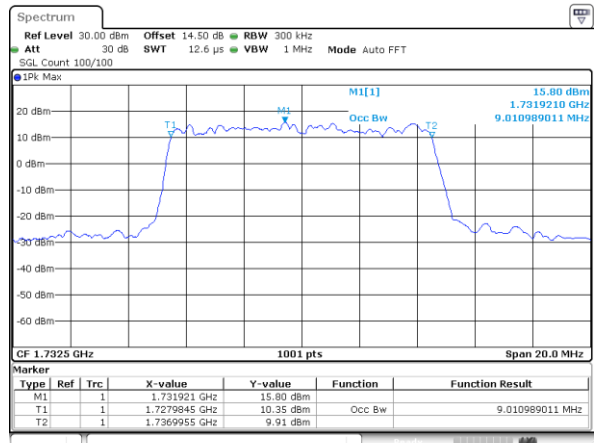

LTE Band 4

Lowest Channel / 5MHz / QPSK

Lowest Channel / 5MHz / 16QAM

Middle Channel / 5MHz / QPSK

Middle Channel / 5MHz / 16QAM

Highest Channel / 5MHz / QPSK

Highest Channel / 5MHz / 16QAM

LTE Band 4

Lowest Channel / 10MHz / QPSK

Lowest Channel / 10MHz / 16QAM

Middle Channel / 10MHz / QPSK

Middle Channel / 10MHz / 16QAM

Highest Channel / 10MHz / QPSK

Highest Channel / 10MHz / 16QAM