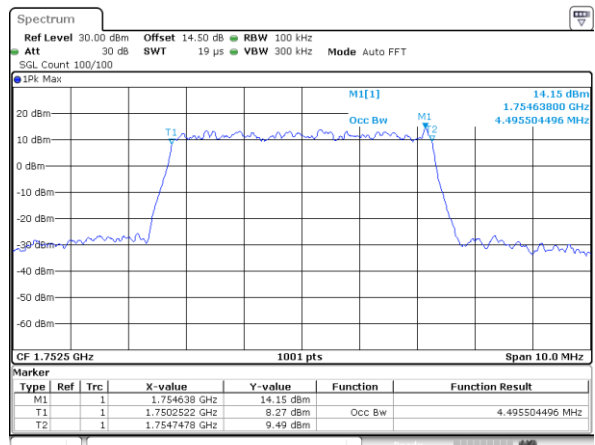

Highest Channel / 1.4MHz / 16QAM

LTE Band 4

Lowest Channel / 3MHz / QPSK

Lowest Channel / 3MHz / 16QAM

Middle Channel / 3MHz / QPSK

Middle Channel / 3MHz / 16QAM

Highest Channel / 3MHz / QPSK

Highest Channel / 3MHz / 16QAM

LTE Band 4

Lowest Channel / 5MHz / QPSK

Lowest Channel / 5MHz / 16QAM

Middle Channel / 5MHz / QPSK

Middle Channel / 5MHz / 16QAM

Highest Channel / 5MHz / QPSK

Highest Channel / 5MHz / 16QAM

LTE Band 4