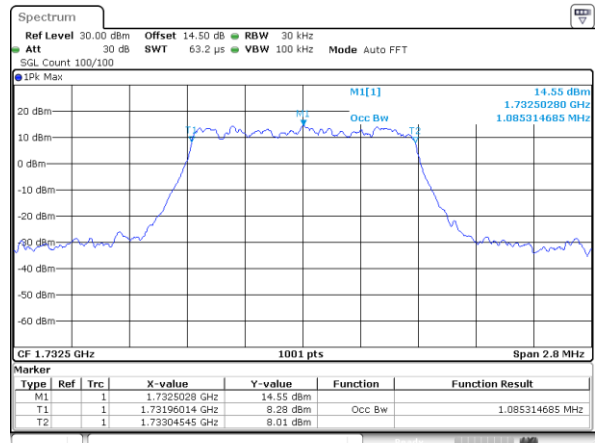

Highest Channel / 20MHz / QPSK

Highest Channel / 20MHz / 16QAM

LTE Band 4

Lowest Channel / 1.4MHz / QPSK

Lowest Channel / 1.4MHz / 16QAM

Middle Channel / 1.4MHz / QPSK

Middle Channel / 1.4MHz / 16QAM

Highest Channel / 1.4MHz / QPSK

Highest Channel / 1.4MHz / 16QAM

LTE Band 4

Lowest Channel / 3MHz / QPSK

Lowest Channel / 3MHz / 16QAM

Middle Channel / 3MHz / QPSK

Middle Channel / 3MHz / 16QAM

Highest Channel / 3MHz / QPSK

Highest Channel / 3MHz / 16QAM