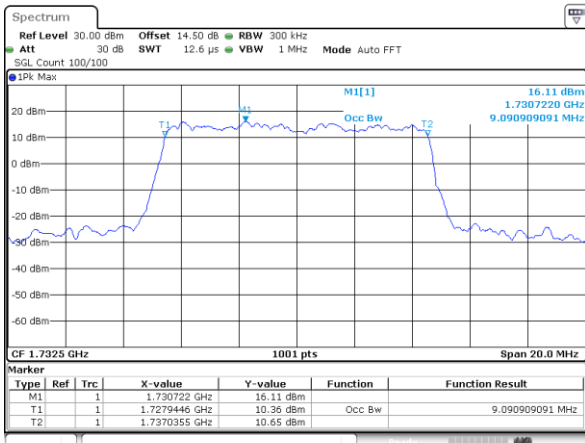

Middle Channel / 10MHz / QPSK