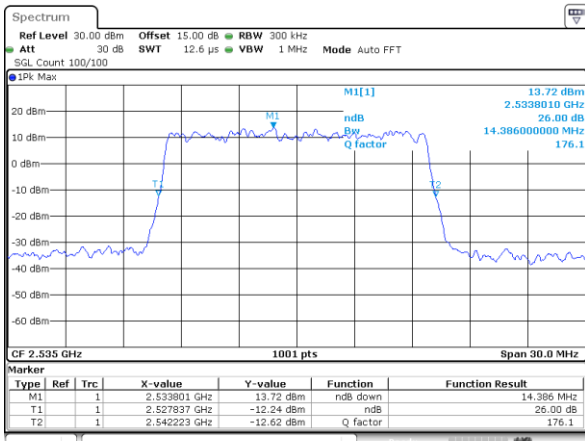

LTE Band 7

Lowest Channel / 5MHz / QPSK

Lowest Channel / 5MHz / 16QAM

Middle Channel / 5MHz / QPSK

Middle Channel / 5MHz / 16QAM

Highest Channel / 5MHz / QPSK

Highest Channel / 5MHz / 16QAM

LTE Band 7

Lowest Channel / 10MHz / QPSK

Lowest Channel / 10MHz / 16QAM

Middle Channel / 10MHz / QPSK

Middle Channel / 10MHz / 16QAM

Highest Channel / 10MHz / QPSK

Highest Channel / 10MHz / 16QAM

LTE Band 7

Lowest Channel / 15MHz / QPSK

Lowest Channel / 15MHz / 16QAM

Middle Channel / 15MHz / QPSK

Middle Channel / 15MHz / 16QAM

Highest Channel / 15MHz / QPSK

Highest Channel / 15MHz / 16QAM

LTE Band 7

Lowest Channel / 20MHz / QPSK

Lowest Channel / 20MHz / 16QAM