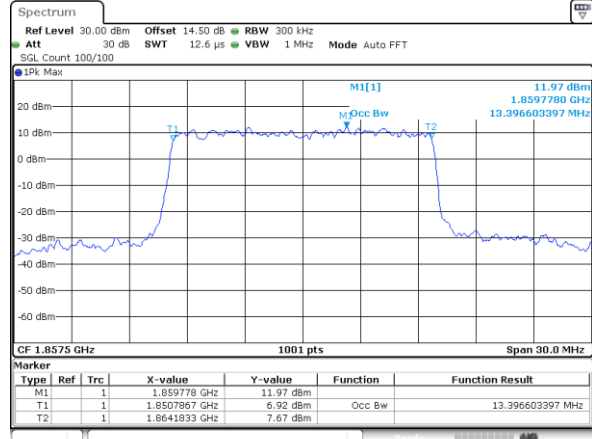

Middle Channel / 10MHz / QPSK

Middle Channel / 10MHz / 16QAM

Highest Channel / 10MHz / QPSK

Highest Channel / 10MHz / 16QAM

LTE Band 2

Lowest Channel / 15MHz / QPSK

Lowest Channel / 15MHz / 16QAM

Middle Channel / 15MHz / QPSK

Middle Channel / 15MHz / 16QAM

Highest Channel / 15MHz / QPSK

Highest Channel / 15MHz / 16QAM

LTE Band 2

Lowest Channel / 20MHz / QPSK

Lowest Channel / 20MHz / 16QAM

Middle Channel / 20MHz / QPSK

Middle Channel / 20MHz / 16QAM