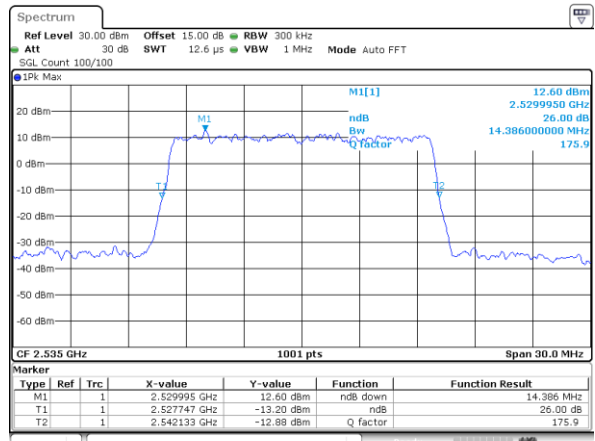

LTE Band 7

Lowest Channel / 5MHz / QPSK

Lowest Channel / 5MHz / 16QAM

Middle Channel / 5MHz / QPSK

Middle Channel / 5MHz / 16QAM

Highest Channel / 5MHz / QPSK

Highest Channel / 5MHz / 16QAM

LTE Band 7

Lowest Channel / 10MHz / QPSK

Lowest Channel / 10MHz / 16QAM

Middle Channel / 10MHz / QPSK

Middle Channel / 10MHz / 16QAM

Highest Channel / 10MHz / QPSK

Highest Channel / 10MHz / 16QAM

LTE Band 7

Lowest Channel / 15MHz / QPSK

Lowest Channel / 15MHz / 16QAM

Middle Channel / 15MHz / QPSK

Middle Channel / 15MHz / 16QAM

Highest Channel / 15MHz / QPSK

Highest Channel / 15MHz / 16QAM

LTE Band 7

Lowest Channel / 20MHz / QPSK

Lowest Channel / 20MHz / 16QAM