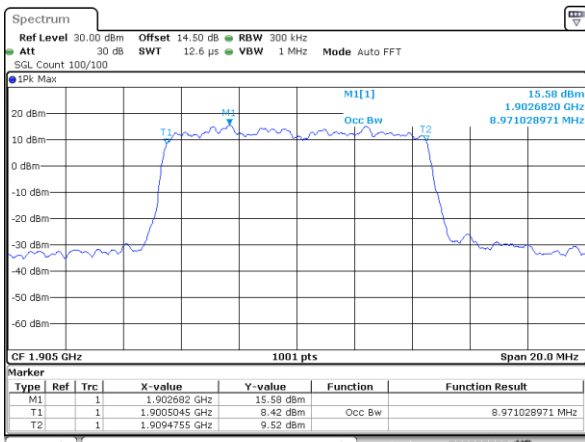

Lowest Channel / 5MHz / 16QAM

Middle Channel / 5MHz / QPSK

Middle Channel / 5MHz / 16QAM

Highest Channel / 5MHz / QPSK

Highest Channel / 5MHz / 16QAM

LTE Band 2

Lowest Channel / 10MHz / QPSK

Lowest Channel / 10MHz / 16QAM

Middle Channel / 10MHz / QPSK

Middle Channel / 10MHz / 16QAM

Highest Channel / 10MHz / QPSK

Highest Channel / 10MHz / 16QAM

LTE Band 2

Lowest Channel / 15MHz / QPSK

Lowest Channel / 15MHz / 16QAM

Middle Channel / 15MHz / QPSK