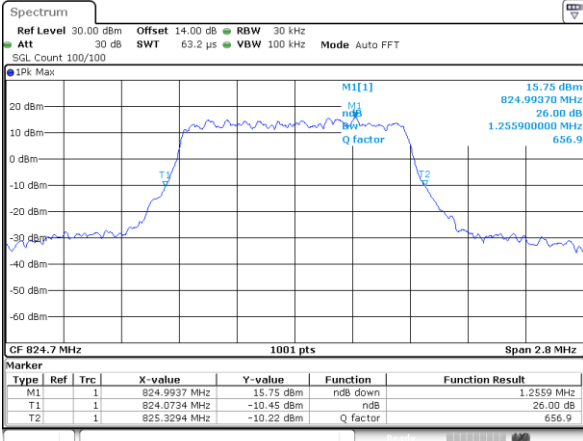

Lowest Channel / 15MHz / 16QAM

Middle Channel / 15MHz / QPSK

Middle Channel / 15MHz / 16QAM

Highest Channel / 15MHz / QPSK

Highest Channel / 15MHz / 16QAM

LTE Band 4

Lowest Channel / 20MHz / QPSK

Lowest Channel / 20MHz / 16QAM

Middle Channel / 20MHz / QPSK

Middle Channel / 20MHz / 16QAM

Highest Channel / 20MHz / QPSK

Highest Channel / 20MHz / 16QAM

LTE Band 5

Lowest Channel / 1.4MHz / QPSK

Lowest Channel / 1.4MHz / 16QAM

Middle Channel / 1.4MHz / QPSK

Middle Channel / 1.4MHz / 16QAM

Highest Channel / 1.4MHz / QPSK

Highest Channel / 1.4MHz / 16QAM

LTE Band 5

Lowest Channel / 3MHz / QPSK

Lowest Channel / 3MHz / 16QAM

Middle Channel / 3MHz / QPSK

Middle Channel / 3MHz / 16QAM