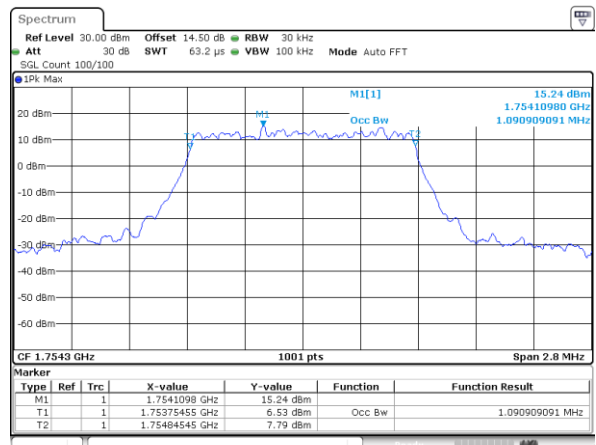

Middle Channel / 15MHz / 16QAM

Highest Channel / 15MHz / QPSK

Highest Channel / 15MHz / 16QAM

LTE Band 2

Lowest Channel / 20MHz / QPSK

Lowest Channel / 20MHz / 16QAM

Middle Channel / 20MHz / QPSK

Middle Channel / 20MHz / 16QAM

Highest Channel / 20MHz / QPSK

Highest Channel / 20MHz / 16QAM

LTE Band 4

Lowest Channel / 1.4MHz / QPSK

Lowest Channel / 1.4MHz / 16QAM

Middle Channel / 1.4MHz / QPSK

Middle Channel / 1.4MHz / 16QAM

Highest Channel / 1.4MHz / QPSK

Highest Channel / 1.4MHz / 16QAM

LTE Band 4

Lowest Channel / 3MHz / QPSK

Lowest Channel / 3MHz / 16QAM

Middle Channel / 3MHz / QPSK

Middle Channel / 3MHz / 16QAM

Highest Channel / 3MHz / QPSK

Highest Channel / 3MHz / 16QAM