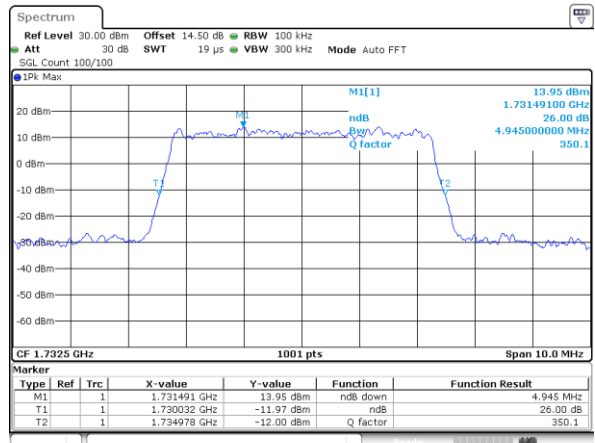

LTE Band 4

Lowest Channel / 5MHz / QPSK

Lowest Channel / 5MHz / 16QAM

Middle Channel / 5MHz / QPSK

Middle Channel / 5MHz / 16QAM

Highest Channel / 5MHz / QPSK

Highest Channel / 5MHz / 16QAM

LTE Band 4

Lowest Channel / 10MHz / QPSK

Lowest Channel / 10MHz / 16QAM

Middle Channel / 10MHz / QPSK

Middle Channel / 10MHz / 16QAM

Highest Channel / 10MHz / QPSK

Highest Channel / 10MHz / 16QAM

LTE Band 4

Lowest Channel / 15MHz / QPSK

Lowest Channel / 15MHz / 16QAM

Middle Channel / 15MHz / QPSK

Middle Channel / 15MHz / 16QAM

Highest Channel / 15MHz / QPSK

Highest Channel / 15MHz / 16QAM

LTE Band 4

Lowest Channel / 20MHz / QPSK

Lowest Channel / 20MHz / 16QAM