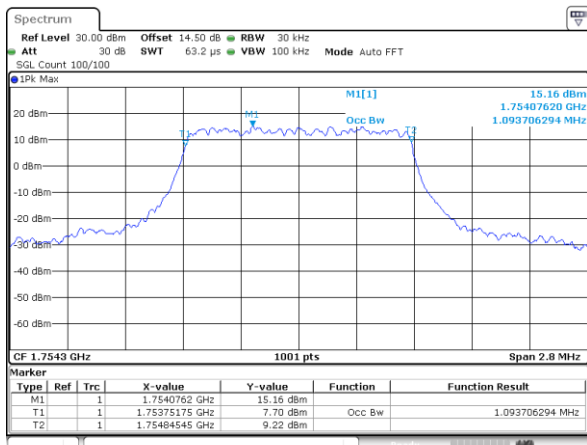

Highest Channel / 20MHz / QPSK

Highest Channel / 20MHz / 16QAM

LTE Band 4

Lowest Channel / 1.4MHz / QPSK

Lowest Channel / 1.4MHz / 16QAM

Middle Channel / 1.4MHz / QPSK

Middle Channel / 1.4MHz / 16QAM

Highest Channel / 1.4MHz / QPSK

Highest Channel / 1.4MHz / 16QAM

LTE Band 4

Lowest Channel / 3MHz / QPSK

Lowest Channel / 3MHz / 16QAM

Middle Channel / 3MHz / QPSK

Middle Channel / 3MHz / 16QAM

Highest Channel / 3MHz / QPSK

Highest Channel / 3MHz / 16QAM