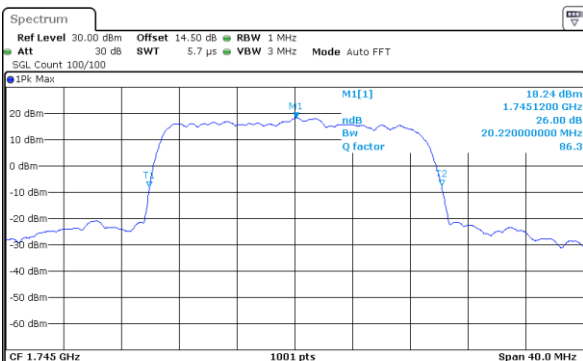

Lowest Channel / 10MHz / QPSK

Lowest Channel / 10MHz / 16QAM

Middle Channel / 10MHz / QPSK

Middle Channel / 10MHz / 16QAM

Highest Channel / 10MHz / QPSK

Highest Channel / 10MHz / 16QAM

LTE Band 4

Lowest Channel / 15MHz / QPSK

Lowest Channel / 15MHz / 16QAM

Middle Channel / 15MHz / QPSK

Middle Channel / 15MHz / 16QAM

Highest Channel / 15MHz / QPSK

Highest Channel / 15MHz / 16QAM

LTE Band 4

Lowest Channel / 20MHz / QPSK

Lowest Channel / 20MHz / 16QAM

Middle Channel / 20MHz / QPSK

Middle Channel / 20MHz / 16QAM

Highest Channel / 20MHz / QPSK

Highest Channel / 20MHz / 16QAM

LTE Band 5

Lowest Channel / 1.4MHz / QPSK

Lowest Channel / 1.4MHz / 16QAM

Middle Channel / 1.4MHz / QPSK

Middle Channel / 1.4MHz / 16QAM

Highest Channel / 1.4MHz / QPSK

Highest Channel / 1.4MHz / 16QAM

LTE Band 5

Lowest Channel / 3MHz / QPSK

Lowest Channel / 3MHz / 16QAM

Middle Channel / 3MHz / QPSK

Middle Channel / 3MHz / 16QAM