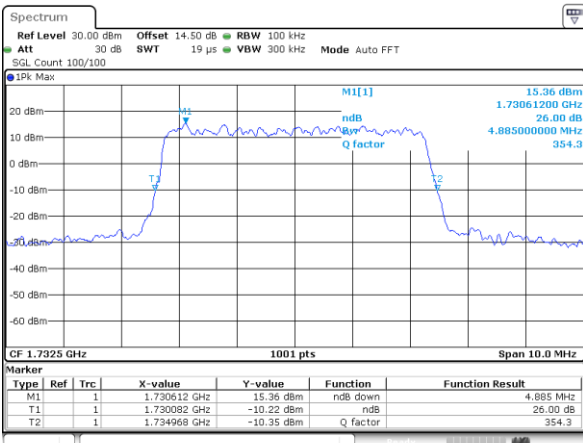

LTE Band 4

Lowest Channel / 5MHz / QPSK

Lowest Channel / 5MHz / 16QAM

Middle Channel / 5MHz / QPSK

Middle Channel / 5MHz / 16QAM

Highest Channel / 5MHz / QPSK

Highest Channel / 5MHz / 16QAM

LTE Band 4

Lowest Channel / 10MHz / QPSK

Lowest Channel / 10MHz / 16QAM

Middle Channel / 10MHz / QPSK

Middle Channel / 10MHz / 16QAM

Highest Channel / 10MHz / QPSK

Highest Channel / 10MHz / 16QAM

LTE Band 4

Lowest Channel / 15MHz / QPSK