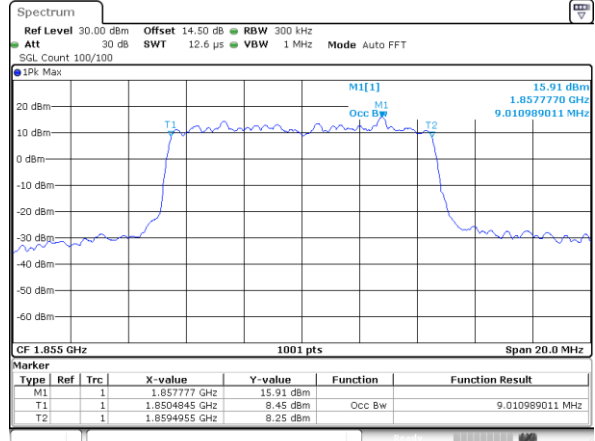

Lowest Channel / 3MHz / QPSK

Lowest Channel / 3MHz / 16QAM

Middle Channel / 3MHz / QPSK

Middle Channel / 3MHz / 16QAM

Highest Channel / 3MHz / QPSK

Highest Channel / 3MHz / 16QAM

LTE Band 2

Lowest Channel / 5MHz / QPSK

Lowest Channel / 5MHz / 16QAM

Middle Channel / 5MHz / QPSK

Middle Channel / 5MHz / 16QAM

Highest Channel / 5MHz / QPSK

Highest Channel / 5MHz / 16QAM

LTE Band 2

Lowest Channel / 10MHz / QPSK

Lowest Channel / 10MHz / 16QAM

Middle Channel / 10MHz / QPSK

Middle Channel / 10MHz / 16QAM

Highest Channel / 10MHz / QPSK

Highest Channel / 10MHz / 16QAM

LTE Band 2

Lowest Channel / 15MHz / QPSK

Lowest Channel / 15MHz / 16QAM

Middle Channel / 15MHz / QPSK