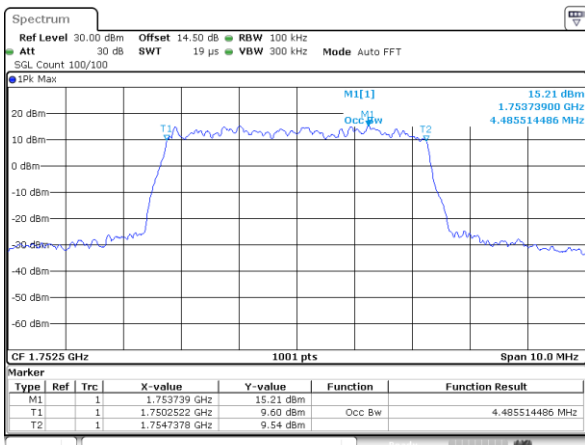

Highest Channel / 1.4MHz / 16QAM

LTE Band 4

Lowest Channel / 3MHz / QPSK

Lowest Channel / 3MHz / 16QAM

Middle Channel / 3MHz / QPSK

Middle Channel / 3MHz / 16QAM

Highest Channel / 3MHz / QPSK

Highest Channel / 3MHz / 16QAM

LTE Band 4

Lowest Channel / 5MHz / QPSK

Lowest Channel / 5MHz / 16QAM

Middle Channel / 5MHz / QPSK

Middle Channel / 5MHz / 16QAM

Highest Channel / 5MHz / QPSK

Highest Channel / 5MHz / 16QAM

LTE Band 4