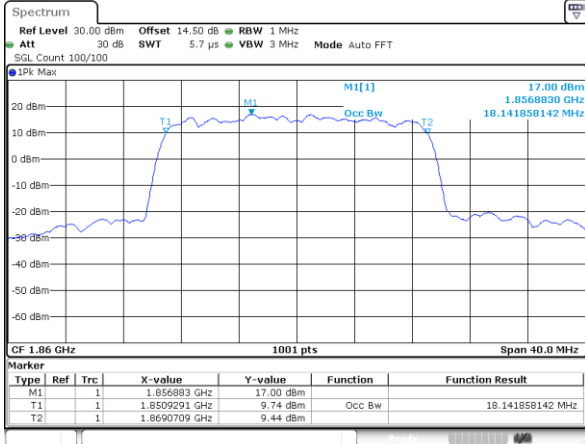

Middle Channel / 10MHz / QPSK

Middle Channel / 10MHz / 16QAM

Highest Channel / 10MHz / QPSK

Highest Channel / 10MHz / 16QAM

LTE Band 2

Lowest Channel / 15MHz / QPSK

Lowest Channel / 15MHz / 16QAM

Middle Channel / 15MHz / QPSK

Middle Channel / 15MHz / 16QAM

Highest Channel / 15MHz / QPSK

Highest Channel / 15MHz / 16QAM

LTE Band 2

Lowest Channel / 20MHz / QPSK

Lowest Channel / 20MHz / 16QAM

Middle Channel / 20MHz / QPSK

Middle Channel / 20MHz / 16QAM

Highest Channel / 20MHz / QPSK

Highest Channel / 20MHz / 16QAM

LTE Band 4

Lowest Channel / 1.4MHz / QPSK

Lowest Channel / 1.4MHz / 16QAM

Middle Channel / 1.4MHz / QPSK

Middle Channel / 1.4MHz / 16QAM

Highest Channel / 1.4MHz / QPSK