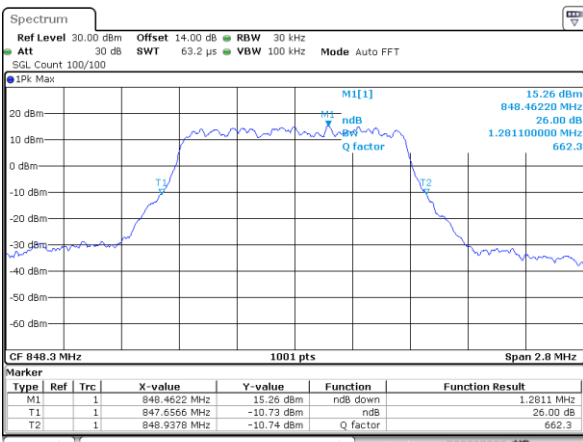

Middle Channel / 20MHz / QPSK

Middle Channel / 20MHz / 16QAM

Highest Channel / 20MHz / QPSK

Highest Channel / 20MHz / 16QAM

LTE Band 5

Lowest Channel / 1.4MHz / QPSK

Lowest Channel / 1.4MHz / 16QAM

Middle Channel / 1.4MHz / QPSK

Middle Channel / 1.4MHz / 16QAM

Highest Channel / 1.4MHz / QPSK

Highest Channel / 1.4MHz / 16QAM

LTE Band 5

Lowest Channel / 3MHz / QPSK

Lowest Channel / 3MHz / 16QAM

Middle Channel / 3MHz / QPSK

Middle Channel / 3MHz / 16QAM