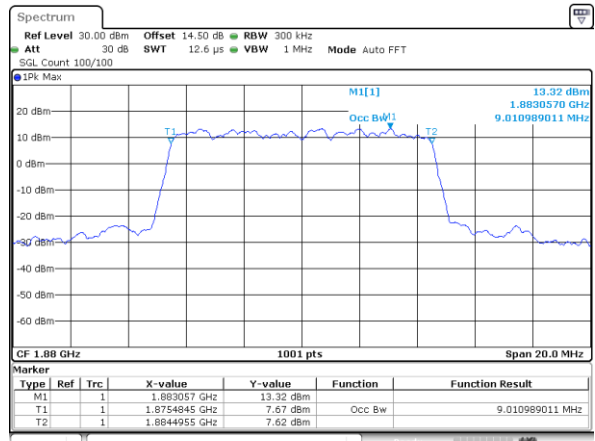

Lowest Channel / 3MHz / QPSK

Lowest Channel / 3MHz / 16QAM

Middle Channel / 3MHz / QPSK

Middle Channel / 3MHz / 16QAM

Highest Channel / 3MHz / QPSK

Highest Channel / 3MHz / 16QAM

LTE Band 2

Lowest Channel / 5MHz / QPSK

Lowest Channel / 5MHz / 16QAM

Middle Channel / 5MHz / QPSK

Middle Channel / 5MHz / 16QAM

Highest Channel / 5MHz / QPSK

Highest Channel / 5MHz / 16QAM

LTE Band 2

Lowest Channel / 10MHz / QPSK

Lowest Channel / 10MHz / 16QAM

Middle Channel / 10MHz / QPSK

Middle Channel / 10MHz / 16QAM

Highest Channel / 10MHz / QPSK

Highest Channel / 10MHz / 16QAM

LTE Band 2

Lowest Channel / 15MHz / QPSK

Lowest Channel / 15MHz / 16QAM

Middle Channel / 15MHz / QPSK