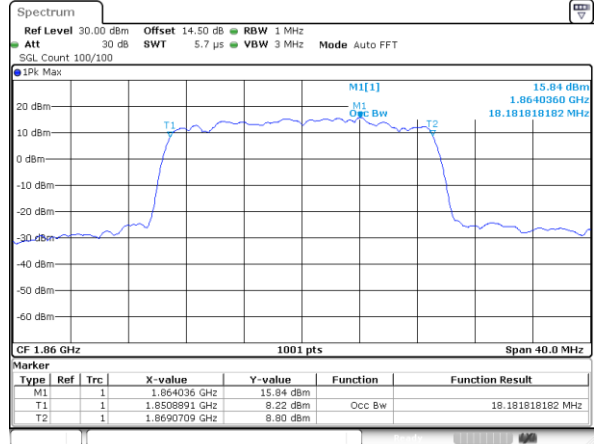

Middle Channel / 10MHz / QPSK

Middle Channel / 10MHz / 16QAM

Highest Channel / 10MHz / QPSK

Highest Channel / 10MHz / 16QAM

LTE Band 2

Lowest Channel / 15MHz / QPSK

Lowest Channel / 15MHz / 16QAM

Middle Channel / 15MHz / QPSK

Middle Channel / 15MHz / 16QAM

Highest Channel / 15MHz / QPSK

Highest Channel / 15MHz / 16QAM

LTE Band 2

Lowest Channel / 20MHz / QPSK

Lowest Channel / 20MHz / 16QAM

Middle Channel / 20MHz / QPSK

Middle Channel / 20MHz / 16QAM

Highest Channel / 20MHz / QPSK

Highest Channel / 20MHz / 16QAM

LTE Band 4

Lowest Channel / 1.4MHz / QPSK

Lowest Channel / 1.4MHz / 16QAM

Middle Channel / 1.4MHz / QPSK

Middle Channel / 1.4MHz / 16QAM

Highest Channel / 1.4MHz / QPSK