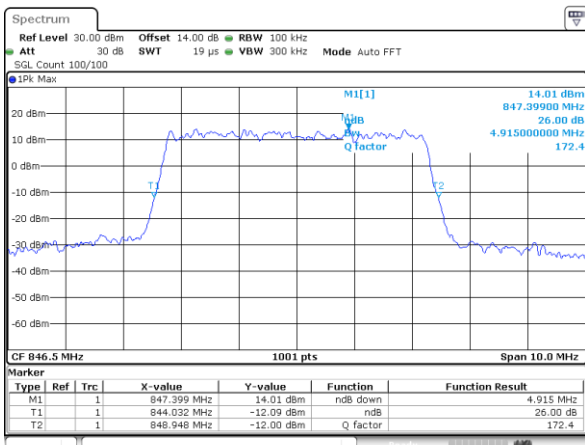

Middle Channel / 1.4MHz / 16QAM

Highest Channel / 1.4MHz / QPSK

Highest Channel / 1.4MHz / 16QAM

LTE Band 5

Lowest Channel / 3MHz / QPSK

Lowest Channel / 3MHz / 16QAM

Middle Channel / 3MHz / QPSK

Middle Channel / 3MHz / 16QAM

Highest Channel / 3MHz / QPSK

Highest Channel / 3MHz / 16QAM

LTE Band 5

Lowest Channel / 5MHz / QPSK

Lowest Channel / 5MHz / 16QAM

Middle Channel / 5MHz / QPSK

Middle Channel / 5MHz / 16QAM

Highest Channel / 5MHz / QPSK

Highest Channel / 5MHz / 16QAM

LTE Band 5

Lowest Channel / 10MHz / QPSK

Lowest Channel / 10MHz / 16QAM

Middle Channel / 10MHz / QPSK

Middle Channel / 10MHz / 16QAM

Highest Channel / 10MHz / QPSK

Highest Channel / 10MHz / 16QAM