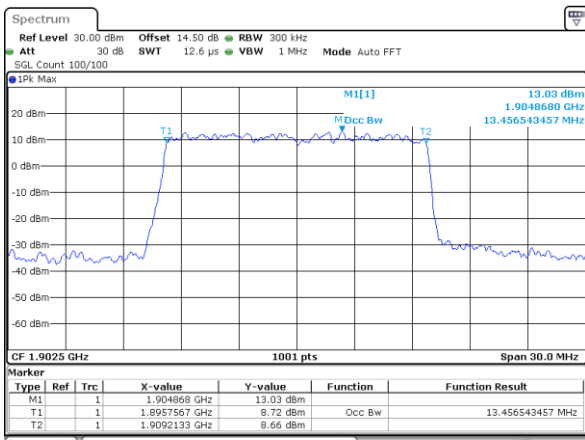

Highest Channel / 15MHz / QPSK