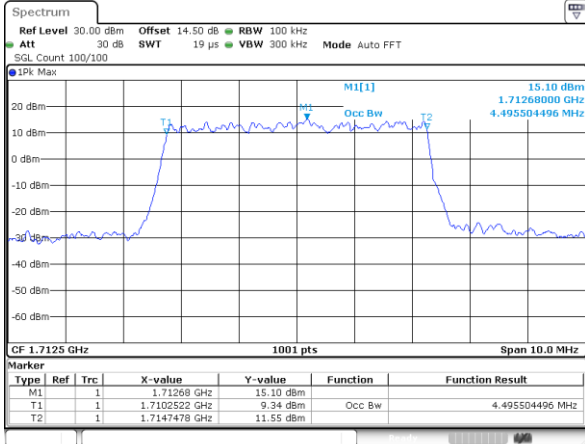

Highest Channel / 20MHz / QPSK

Highest Channel / 20MHz / 16QAM

LTE Band 4

Lowest Channel / 1.4MHz / QPSK

Lowest Channel / 1.4MHz / 16QAM

Middle Channel / 1.4MHz / QPSK

Middle Channel / 1.4MHz / 16QAM

Highest Channel / 1.4MHz / QPSK

Highest Channel / 1.4MHz / 16QAM

LTE Band 4

Lowest Channel / 3MHz / QPSK

Lowest Channel / 3MHz / 16QAM

Middle Channel / 3MHz / QPSK

Middle Channel / 3MHz / 16QAM

Highest Channel / 3MHz / QPSK

Highest Channel / 3MHz / 16QAM

LTE Band 4

Lowest Channel / 5MHz / QPSK

Lowest Channel / 5MHz / 16QAM

Middle Channel / 5MHz / QPSK

Middle Channel / 5MHz / 16QAM

Highest Channel / 5MHz / QPSK

Highest Channel / 5MHz / 16QAM

LTE Band 4