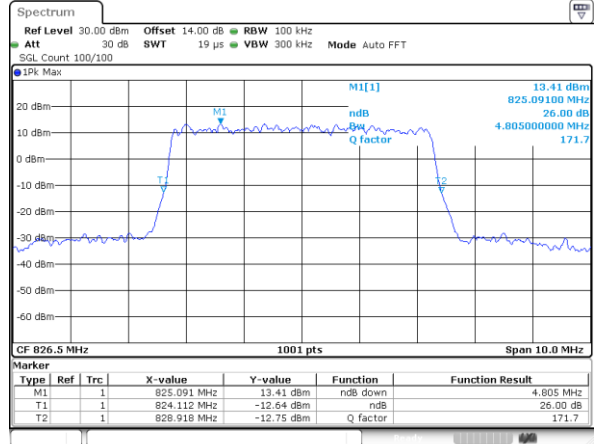

Middle Channel / 1.4MHz / 16QAM

Highest Channel / 1.4MHz / QPSK

Highest Channel / 1.4MHz / 16QAM

LTE Band 5

Lowest Channel / 3MHz / QPSK

Lowest Channel / 3MHz / 16QAM

Middle Channel / 3MHz / QPSK

Middle Channel / 3MHz / 16QAM

Highest Channel / 3MHz / QPSK

Highest Channel / 3MHz / 16QAM

LTE Band 5

Lowest Channel / 5MHz / QPSK

Lowest Channel / 5MHz / 16QAM

Middle Channel / 5MHz / QPSK

Middle Channel / 5MHz / 16QAM

Highest Channel / 5MHz / QPSK

Highest Channel / 5MHz / 16QAM

LTE Band 5

Lowest Channel / 10MHz / QPSK

Lowest Channel / 10MHz / 16QAM

Middle Channel / 10MHz / QPSK

Middle Channel / 10MHz / 16QAM

Highest Channel / 10MHz / QPSK

Highest Channel / 10MHz / 16QAM