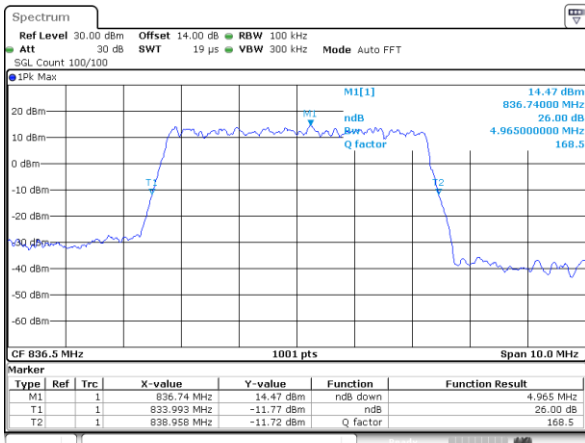

Middle Channel / 1.4MHz / 16QAM

Highest Channel / 1.4MHz / QPSK

Highest Channel / 1.4MHz / 16QAM

LTE Band 5

Lowest Channel / 3MHz / QPSK

Lowest Channel / 3MHz / 16QAM

Middle Channel / 3MHz / QPSK

Middle Channel / 3MHz / 16QAM

Highest Channel / 3MHz / QPSK

Highest Channel / 3MHz / 16QAM

LTE Band 5

Lowest Channel / 5MHz / QPSK

Lowest Channel / 5MHz / 16QAM

Middle Channel / 5MHz / QPSK

Middle Channel / 5MHz / 16QAM

Highest Channel / 5MHz / QPSK

Highest Channel / 5MHz / 16QAM

LTE Band 5

Lowest Channel / 10MHz / QPSK

Lowest Channel / 10MHz / 16QAM

Middle Channel / 10MHz / QPSK

Middle Channel / 10MHz / 16QAM

Highest Channel / 10MHz / QPSK

Highest Channel / 10MHz / 16QAM