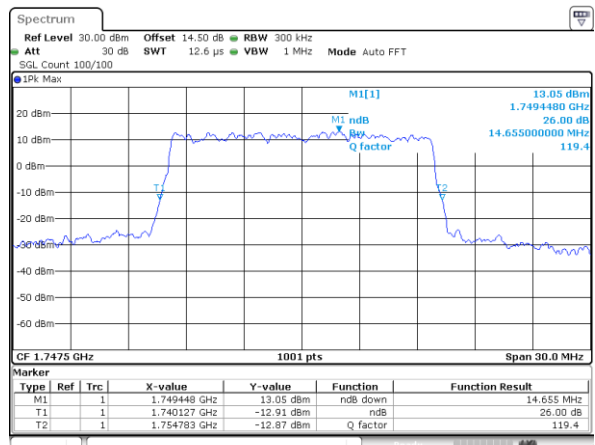

Lowest Channel / 10MHz / QPSK

Lowest Channel / 10MHz / 16QAM

Middle Channel / 10MHz / QPSK

Middle Channel / 10MHz / 16QAM

Highest Channel / 10MHz / QPSK

Highest Channel / 10MHz / 16QAM

LTE Band 4

Lowest Channel / 15MHz / QPSK

Lowest Channel / 15MHz / 16QAM

Middle Channel / 15MHz / QPSK

Middle Channel / 15MHz / 16QAM

Highest Channel / 15MHz / QPSK

Highest Channel / 15MHz / 16QAM

LTE Band 4

Lowest Channel / 20MHz / QPSK

Lowest Channel / 20MHz / 16QAM

Middle Channel / 20MHz / QPSK

Middle Channel / 20MHz / 16QAM

Highest Channel / 20MHz / QPSK

Highest Channel / 20MHz / 16QAM

LTE Band 5

Lowest Channel / 1.4MHz / QPSK

Lowest Channel / 1.4MHz / 16QAM

Middle Channel / 1.4MHz / QPSK

Middle Channel / 1.4MHz / 16QAM

Highest Channel / 1.4MHz / QPSK

Highest Channel / 1.4MHz / 16QAM

LTE Band 5

Lowest Channel / 3MHz / QPSK

Lowest Channel / 3MHz / 16QAM

Middle Channel / 3MHz / QPSK

Middle Channel / 3MHz / 16QAM