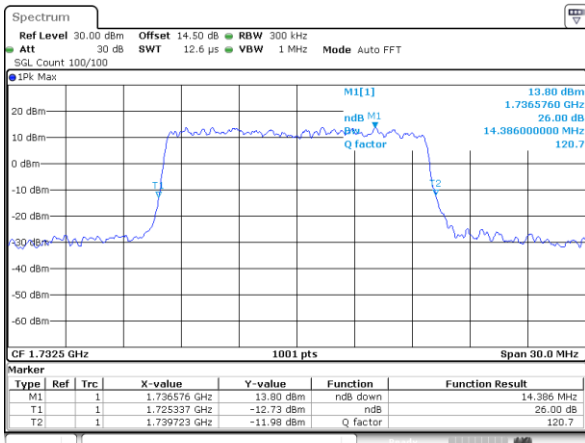

LTE Band 4

Lowest Channel / 5MHz / QPSK

Lowest Channel / 5MHz / 16QAM

Middle Channel / 5MHz / QPSK

Middle Channel / 5MHz / 16QAM

Highest Channel / 5MHz / QPSK

Highest Channel / 5MHz / 16QAM

LTE Band 4

Lowest Channel / 10MHz / QPSK

Lowest Channel / 10MHz / 16QAM

Middle Channel / 10MHz / QPSK

Middle Channel / 10MHz / 16QAM

Highest Channel / 10MHz / QPSK

Highest Channel / 10MHz / 16QAM

LTE Band 4

Lowest Channel / 15MHz / QPSK

Lowest Channel / 15MHz / 16QAM

Middle Channel / 15MHz / QPSK

Middle Channel / 15MHz / 16QAM

Highest Channel / 15MHz / QPSK

Highest Channel / 15MHz / 16QAM

LTE Band 4

Lowest Channel / 20MHz / QPSK

Lowest Channel / 20MHz / 16QAM