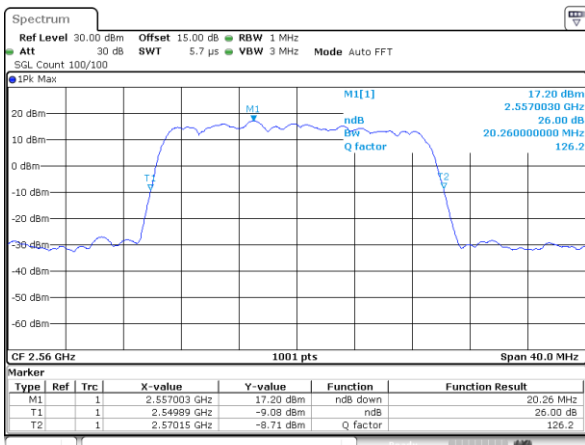

Highest Channel / 20MHz / QPSK