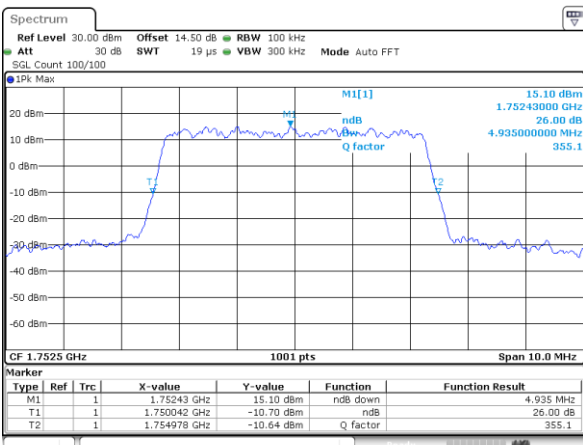

LTE Band 4

Lowest Channel / 5MHz / QPSK

Lowest Channel / 5MHz / 16QAM

Middle Channel / 5MHz / QPSK

Middle Channel / 5MHz / 16QAM

Highest Channel / 5MHz / QPSK

Highest Channel / 5MHz / 16QAM

LTE Band 4

Lowest Channel / 10MHz / QPSK

Lowest Channel / 10MHz / 16QAM

Middle Channel / 10MHz / QPSK

Middle Channel / 10MHz / 16QAM

Highest Channel / 10MHz / QPSK

Highest Channel / 10MHz / 16QAM

LTE Band 4

Lowest Channel / 15MHz / QPSK