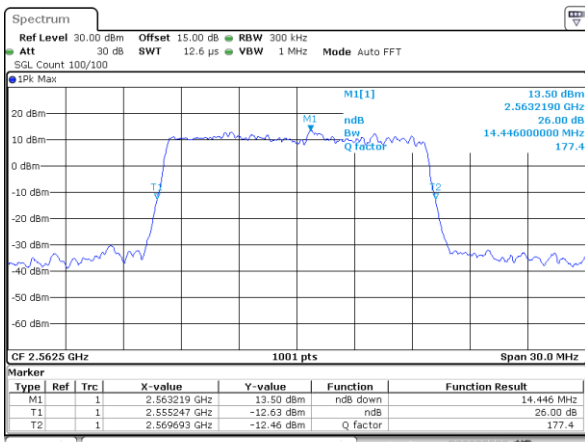

Lowest Channel / 15MHz / 16QAM

Middle Channel / 15MHz / QPSK

Middle Channel / 15MHz / 16QAM

Highest Channel / 15MHz / QPSK

Highest Channel / 15MHz / 16QAM

LTE Band 7

Lowest Channel / 20MHz / QPSK

Lowest Channel / 20MHz / 16QAM