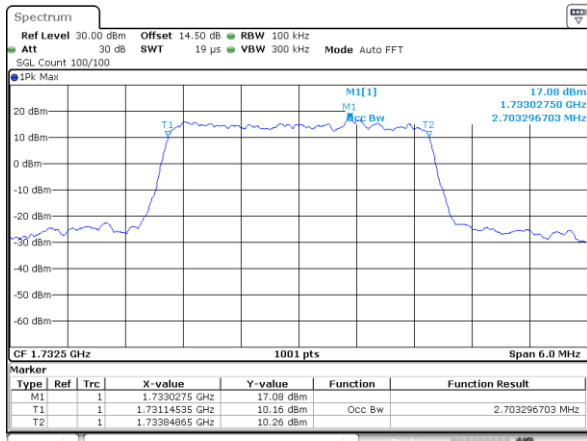

Highest Channel / 20MHz / QPSK

Highest Channel / 20MHz / 16QAM

LTE Band 4

Lowest Channel / 1.4MHz / QPSK

Lowest Channel / 1.4MHz / 16QAM

Middle Channel / 1.4MHz / QPSK

Middle Channel / 1.4MHz / 16QAM

Highest Channel / 1.4MHz / QPSK

Highest Channel / 1.4MHz / 16QAM

LTE Band 4

Lowest Channel / 3MHz / QPSK

Lowest Channel / 3MHz / 16QAM

Middle Channel / 3MHz / QPSK

Middle Channel / 3MHz / 16QAM

Highest Channel / 3MHz / QPSK

Highest Channel / 3MHz / 16QAM

LTE Band 4

Lowest Channel / 5MHz / QPSK

Lowest Channel / 5MHz / 16QAM

Middle Channel / 5MHz / QPSK

Middle Channel / 5MHz / 16QAM

Highest Channel / 5MHz / QPSK

Highest Channel / 5MHz / 16QAM

LTE Band 4