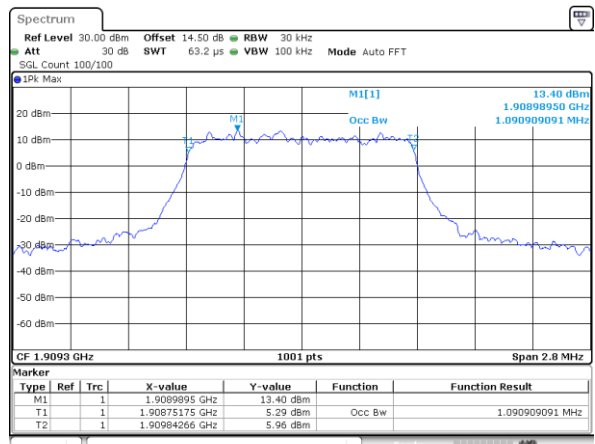

Mode	LTE Band 7 : 99%OBW(MHz)											
	1.4MHz		3MHz		5MHz		10MHz		15MHz		20MHz	
Mod.	QPSK	16QAM	QPSK	16QAM	QPSK	16QAM	QPSK	16QAM	QPSK	16QAM	QPSK	16QAM
Lowest CH	-	-	-	-	4.48	4.51	9.01	9.01	13.31	13.46	18.26	18.26
Middle CH	-	-	-	-	4.49	4.50	9.03	8.97	13.37	13.43	18.26	18.38
Highest CH	-	-	-	-	4.49	4.48	8.99	9.05	13.40	13.40	18.18	18.26

LTE Band 2

Lowest Channel / 1.4MHz / QPSK

Lowest Channel / 1.4MHz / 16QAM

Middle Channel / 1.4MHz / QPSK

Middle Channel / 1.4MHz / 16QAM

Highest Channel / 1.4MHz / QPSK

Highest Channel / 1.4MHz / 16QAM

LTE Band 2

Lowest Channel / 3MHz / QPSK

Lowest Channel / 3MHz / 16QAM

Middle Channel / 3MHz / QPSK

Middle Channel / 3MHz / 16QAM

Highest Channel / 3MHz / QPSK

Highest Channel / 3MHz / 16QAM

LTE Band 2

Lowest Channel / 5MHz / QPSK