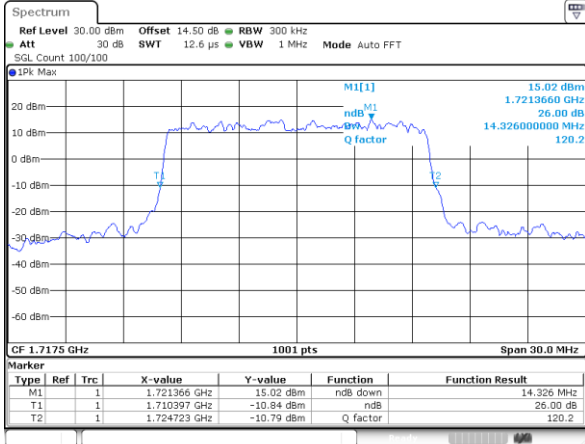

LTE Band 4

Lowest Channel / 5MHz / QPSK

Lowest Channel / 5MHz / 16QAM

Middle Channel / 5MHz / QPSK

Middle Channel / 5MHz / 16QAM

Highest Channel / 5MHz / QPSK

Highest Channel / 5MHz / 16QAM

LTE Band 4

Lowest Channel / 10MHz / QPSK

Lowest Channel / 10MHz / 16QAM

Middle Channel / 10MHz / QPSK

Middle Channel / 10MHz / 16QAM

Highest Channel / 10MHz / QPSK

Highest Channel / 10MHz / 16QAM

LTE Band 4

Lowest Channel / 15MHz / QPSK

Lowest Channel / 15MHz / 16QAM

Middle Channel / 15MHz / QPSK

Middle Channel / 15MHz / 16QAM

Highest Channel / 15MHz / QPSK

Highest Channel / 15MHz / 16QAM

LTE Band 4

Lowest Channel / 20MHz / QPSK

Lowest Channel / 20MHz / 16QAM

Middle Channel / 20MHz / QPSK

Middle Channel / 20MHz / 16QAM

Highest Channel / 20MHz / QPSK

Highest Channel / 20MHz / 16QAM

LTE Band 5

Lowest Channel / 1.4MHz / QPSK

Lowest Channel / 1.4MHz / 16QAM

Middle Channel / 1.4MHz / QPSK