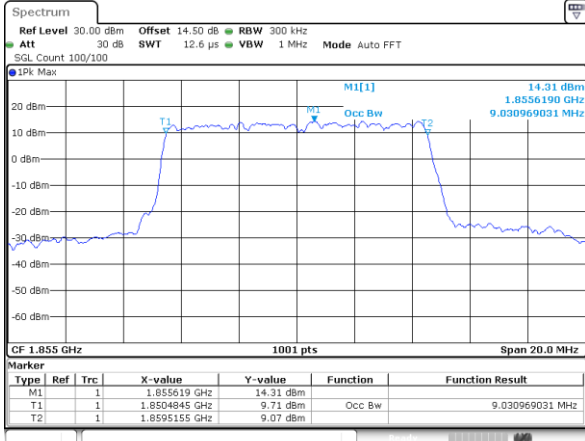

Lowest Channel / 3MHz / QPSK

Lowest Channel / 3MHz / 16QAM

Middle Channel / 3MHz / QPSK

Middle Channel / 3MHz / 16QAM

Highest Channel / 3MHz / QPSK

Highest Channel / 3MHz / 16QAM

LTE Band 2

Lowest Channel / 5MHz / QPSK

Lowest Channel / 5MHz / 16QAM

Middle Channel / 5MHz / QPSK

Middle Channel / 5MHz / 16QAM

Highest Channel / 5MHz / QPSK

Highest Channel / 5MHz / 16QAM

LTE Band 2

Lowest Channel / 10MHz / QPSK

Lowest Channel / 10MHz / 16QAM

Middle Channel / 10MHz / QPSK

Middle Channel / 10MHz / 16QAM

Highest Channel / 10MHz / QPSK

Highest Channel / 10MHz / 16QAM

LTE Band 2

Lowest Channel / 15MHz / QPSK

Lowest Channel / 15MHz / 16QAM

Middle Channel / 15MHz / QPSK