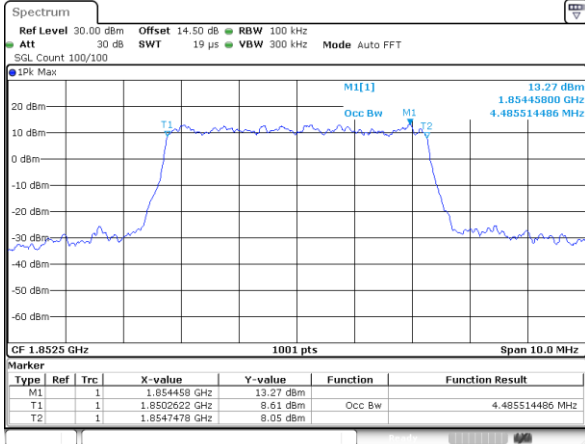

LTE Band 2

Lowest Channel / 1.4MHz / QPSK

Lowest Channel / 1.4MHz / 16QAM

Middle Channel / 1.4MHz / QPSK

Middle Channel / 1.4MHz / 16QAM

Highest Channel / 1.4MHz / QPSK

Highest Channel / 1.4MHz / 16QAM

LTE Band 2

Lowest Channel / 3MHz / QPSK

Lowest Channel / 3MHz / 16QAM

Middle Channel / 3MHz / QPSK

Middle Channel / 3MHz / 16QAM

Highest Channel / 3MHz / QPSK

Highest Channel / 3MHz / 16QAM

LTE Band 2

Lowest Channel / 5MHz / QPSK

Lowest Channel / 5MHz / 16QAM

Middle Channel / 5MHz / QPSK

Middle Channel / 5MHz / 16QAM

Highest Channel / 5MHz / QPSK

Highest Channel / 5MHz / 16QAM

LTE Band 2

Lowest Channel / 10MHz / QPSK

Lowest Channel / 10MHz / 16QAM