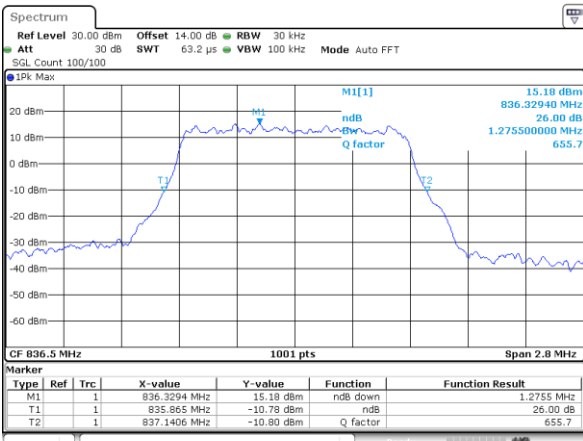

Lowest Channel / 15MHz / 16QAM

Middle Channel / 15MHz / QPSK

Middle Channel / 15MHz / 16QAM

Highest Channel / 15MHz / QPSK

Highest Channel / 15MHz / 16QAM

LTE Band 4

Lowest Channel / 20MHz / QPSK

Lowest Channel / 20MHz / 16QAM

Middle Channel / 20MHz / QPSK

Middle Channel / 20MHz / 16QAM

Highest Channel / 20MHz / QPSK

Highest Channel / 20MHz / 16QAM

LTE Band 5

Lowest Channel / 1.4MHz / QPSK

Lowest Channel / 1.4MHz / 16QAM

Middle Channel / 1.4MHz / QPSK

Middle Channel / 1.4MHz / 16QAM

Highest Channel / 1.4MHz / QPSK

Highest Channel / 1.4MHz / 16QAM

LTE Band 5

Lowest Channel / 3MHz / QPSK

Lowest Channel / 3MHz / 16QAM

Middle Channel / 3MHz / QPSK

Middle Channel / 3MHz / 16QAM

Highest Channel / 3MHz / QPSK

Highest Channel / 3MHz / 16QAM

LTE Band 5

Lowest Channel / 5MHz / QPSK

Lowest Channel / 5MHz / 16QAM

Middle Channel / 5MHz / QPSK

Middle Channel / 5MHz / 16QAM

Highest Channel / 5MHz / QPSK