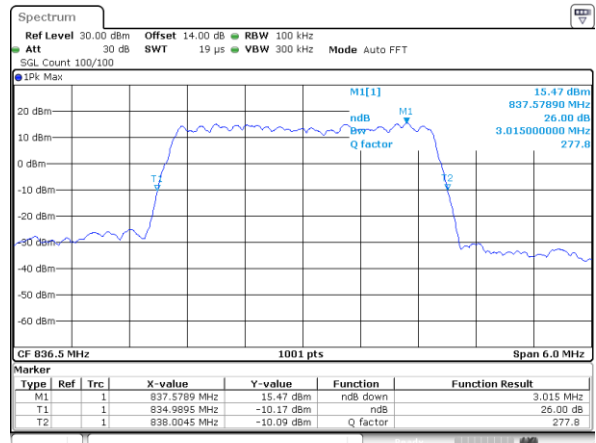

Middle Channel / 20MHz / QPSK

Middle Channel / 20MHz / 16QAM

Highest Channel / 20MHz / QPSK

Highest Channel / 20MHz / 16QAM

LTE Band 5

Lowest Channel / 1.4MHz / QPSK

Lowest Channel / 1.4MHz / 16QAM

Middle Channel / 1.4MHz / QPSK

Middle Channel / 1.4MHz / 16QAM

Highest Channel / 1.4MHz / QPSK

Highest Channel / 1.4MHz / 16QAM

LTE Band 5

Lowest Channel / 3MHz / QPSK

Lowest Channel / 3MHz / 16QAM

Middle Channel / 3MHz / QPSK

Middle Channel / 3MHz / 16QAM

Highest Channel / 3MHz / QPSK

Highest Channel / 3MHz / 16QAM

LTE Band 5

Lowest Channel / 5MHz / QPSK

Lowest Channel / 5MHz / 16QAM

Middle Channel / 5MHz / QPSK

Middle Channel / 5MHz / 16QAM

Highest Channel / 5MHz / QPSK