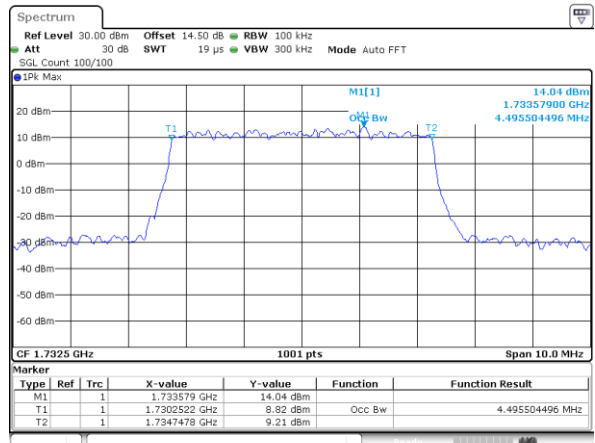

Highest Channel / 1.4MHz / 16QAM

LTE Band 4

Lowest Channel / 3MHz / QPSK

Lowest Channel / 3MHz / 16QAM

Middle Channel / 3MHz / QPSK

Middle Channel / 3MHz / 16QAM

Highest Channel / 3MHz / QPSK

Highest Channel / 3MHz / 16QAM

LTE Band 4

Lowest Channel / 5MHz / QPSK

Lowest Channel / 5MHz / 16QAM

Middle Channel / 5MHz / QPSK

Middle Channel / 5MHz / 16QAM

Highest Channel / 5MHz / QPSK

Highest Channel / 5MHz / 16QAM

LTE Band 4