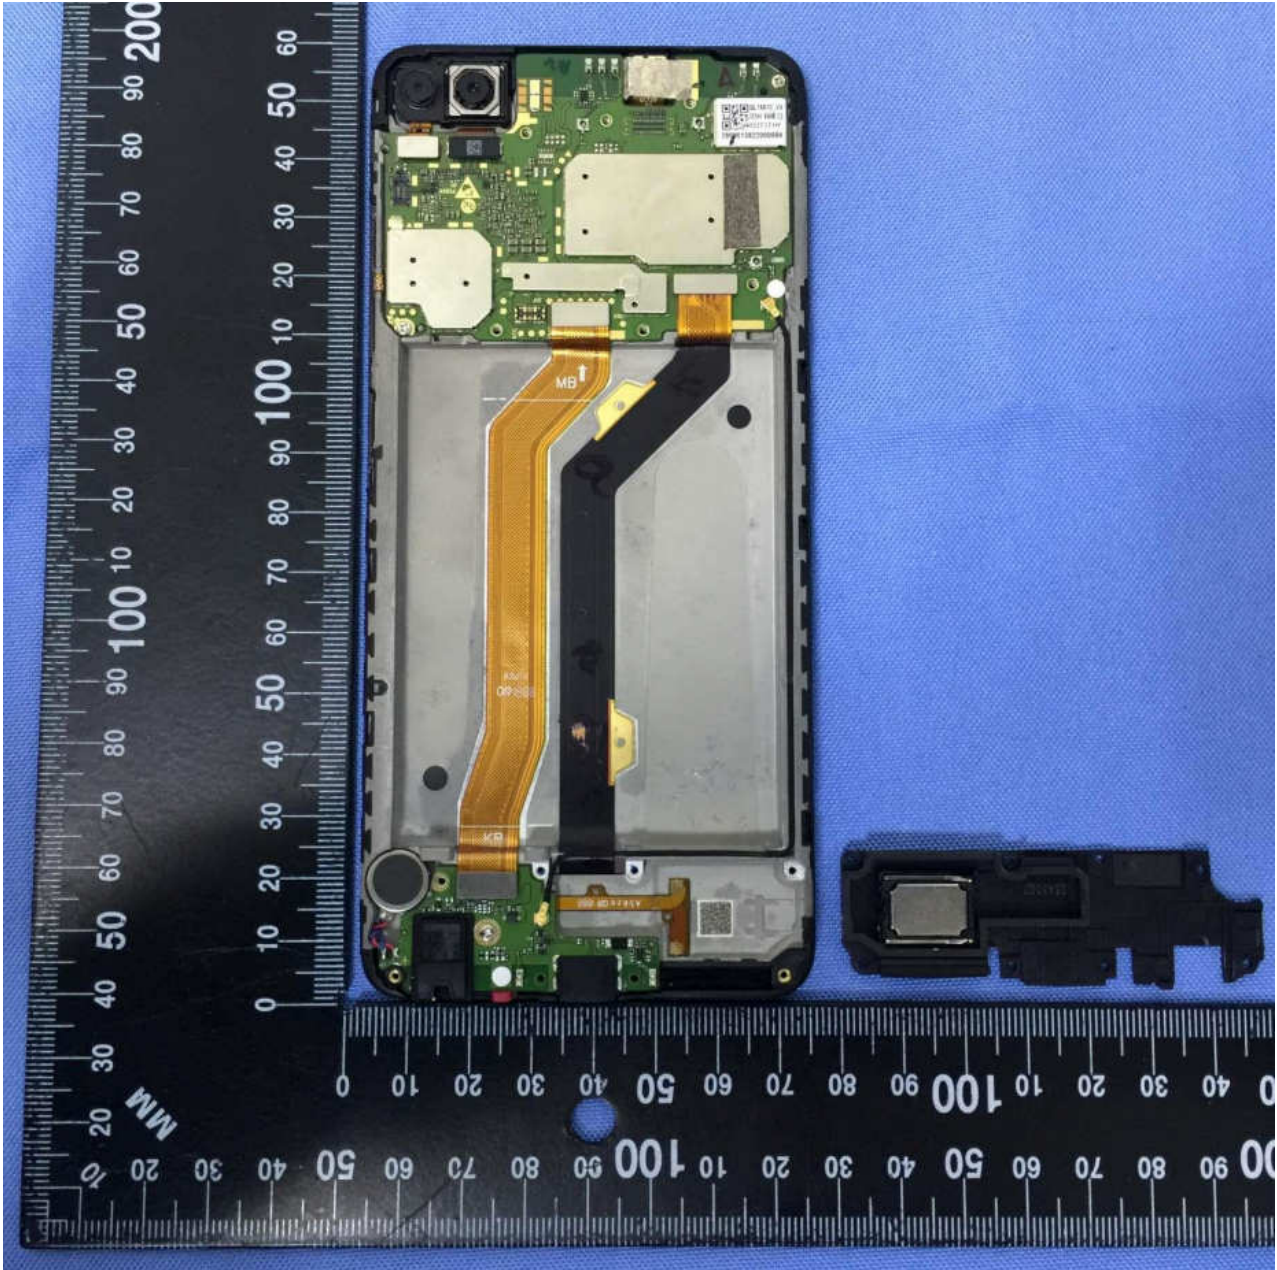

### 3. Internal Photograph of EUT

Brand Name: Infinix / Model Name: X608

Brand Name: Infinix / Model Name: X608

Brand Name: Infinix / Model Name: X608

Brand Name: Infinix / Model Name: X608

Brand Name: Infinix / Model Name: X608