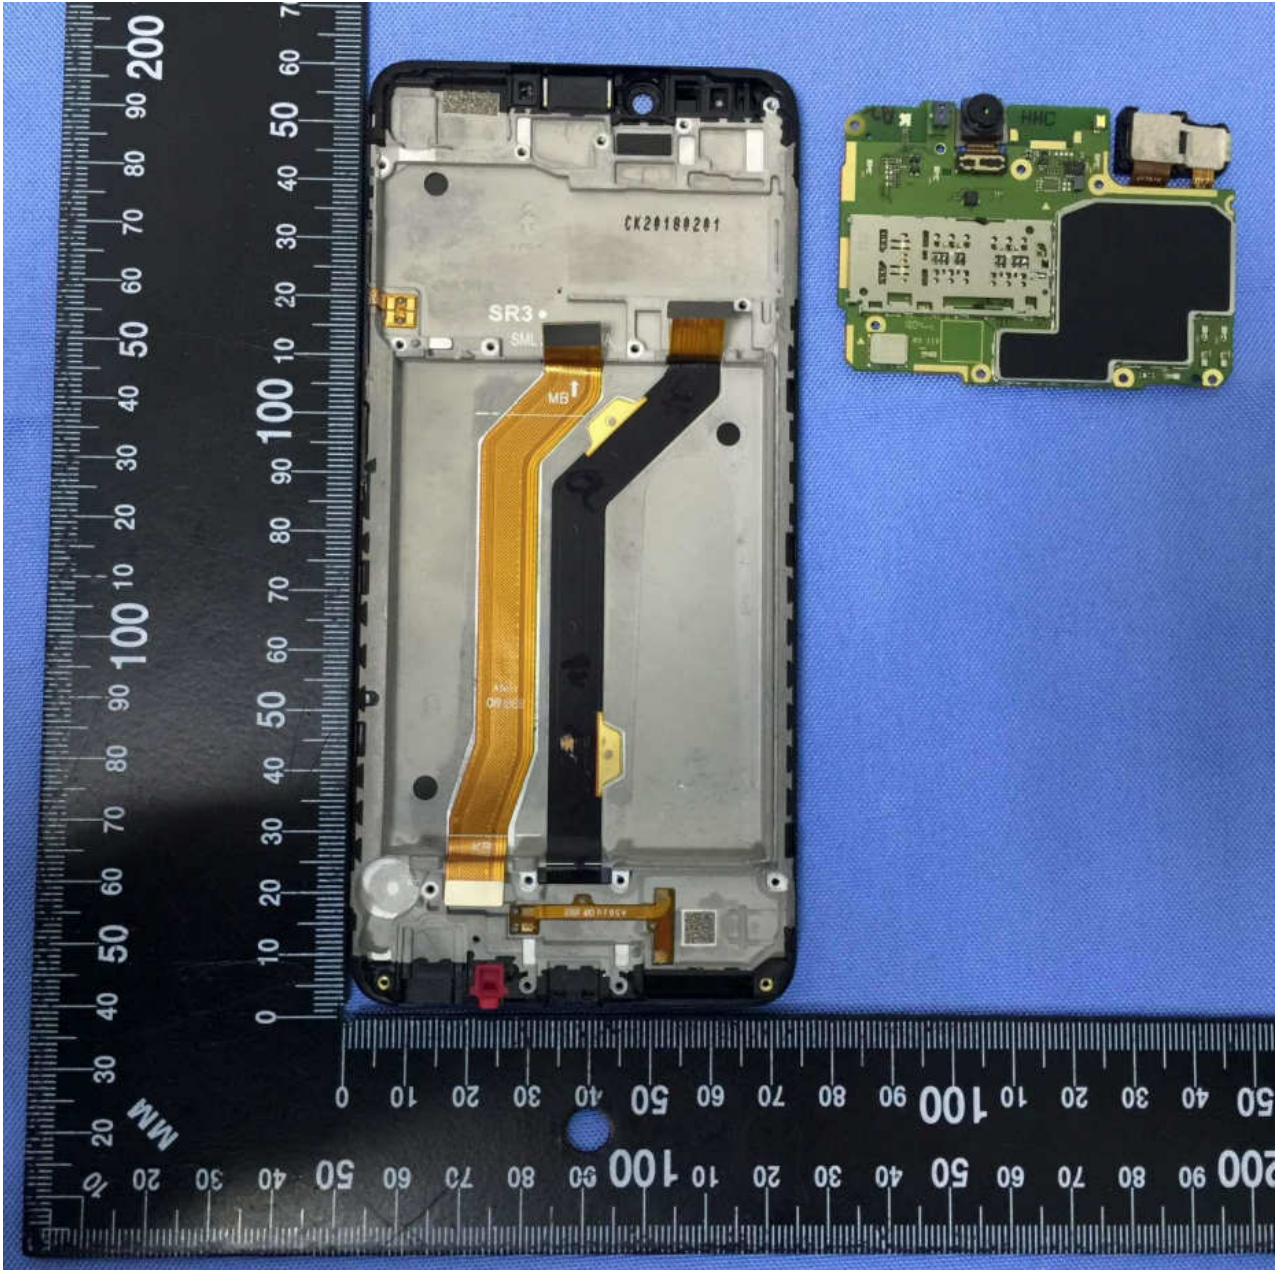

Brand Name: Infinix / Model Name: X608