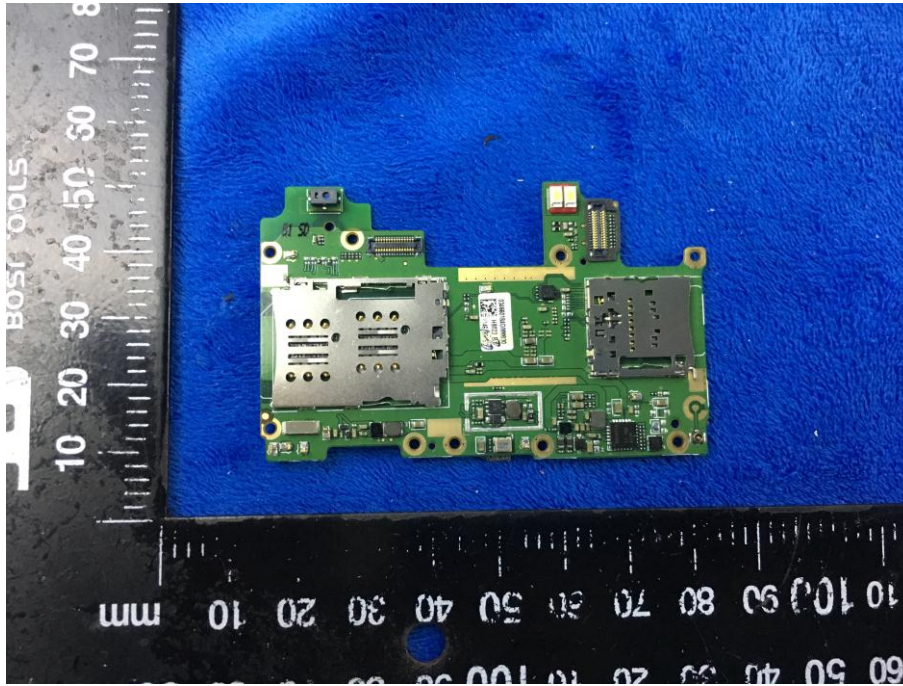

EUT Internal Photo

Cover Off - Top View 1

Cover Off - Top View 2

Battery - Front View

Battery - Rear View

Mainboard with Shielding – Front View

Mainboard without Shielding – Front View

Mainboard- Rear View

LCD- Front View

LCD- Rear View

GSM/PCS/UMTS - Antenna View

BT/WIFI/BLE/GPS - Antenna View