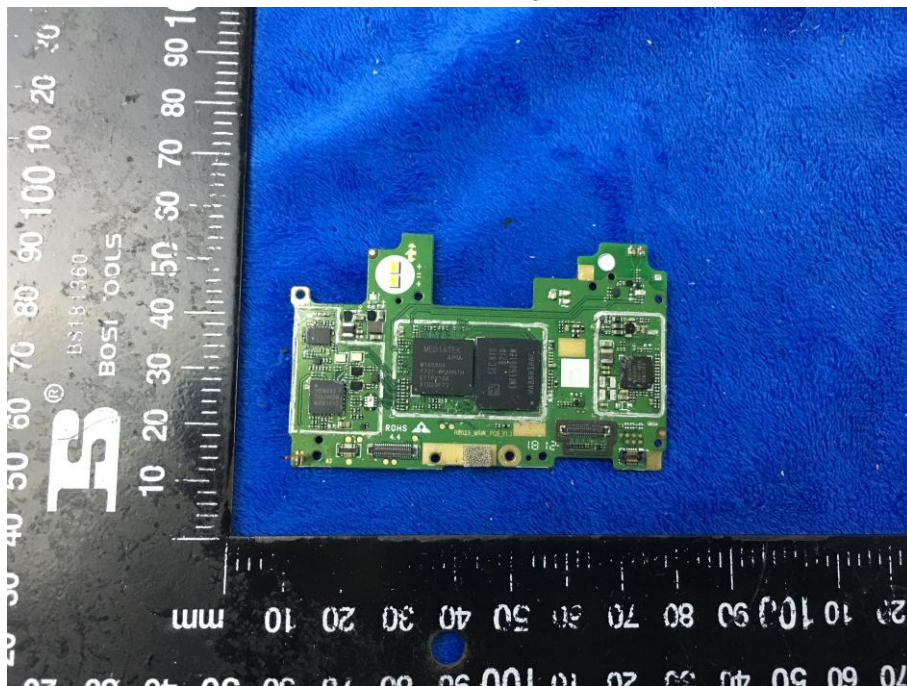

EUT Internal Photo

Cover Off - Top View 1

Cover Off - Top View 2

Battery - Front View

Battery - Rear View

Mainboard with Shielding – Front View

Mainboard without Shielding – Front View

Mainboard- Rear View

LCD- Front View

LCD- Rear View

GSM/PCS/UMTS - Antenna View

BT/WIFI/BLE/GPS - Antenna View