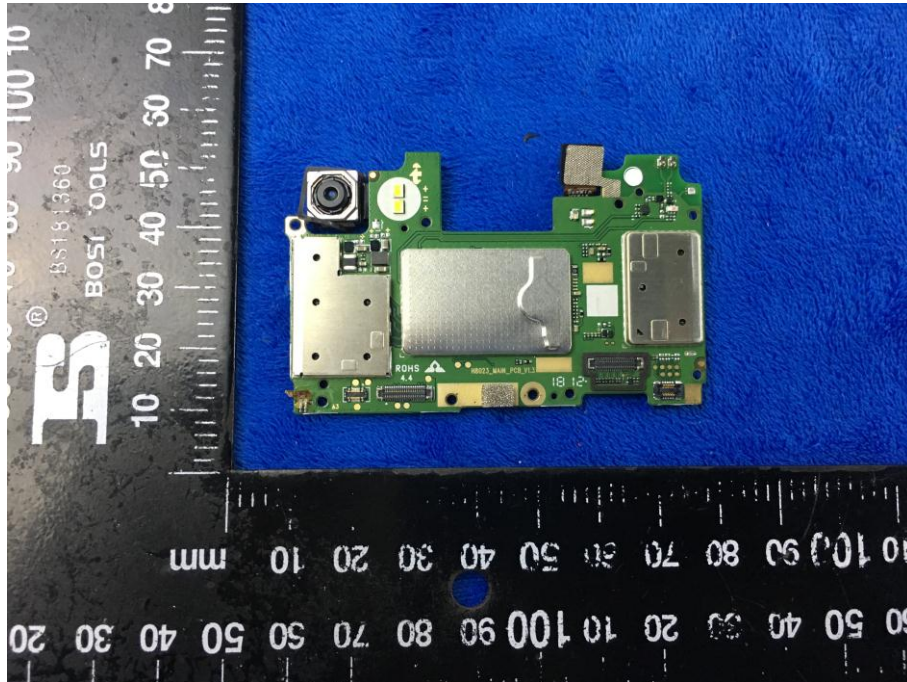

EUT Internal Photo

Cover Off - Top View 1

Cover Off - Top View 2

Battery - Front View

Battery - Rear View

Mainboard with Shielding – Front View

Mainboard without Shielding – Front View

Mainboard- Rear View

LCD- Front View

LCD- Rear View

GSM/PCS/UMTS - Antenna View

BT/WIFI/BLE/GPS - Antenna View