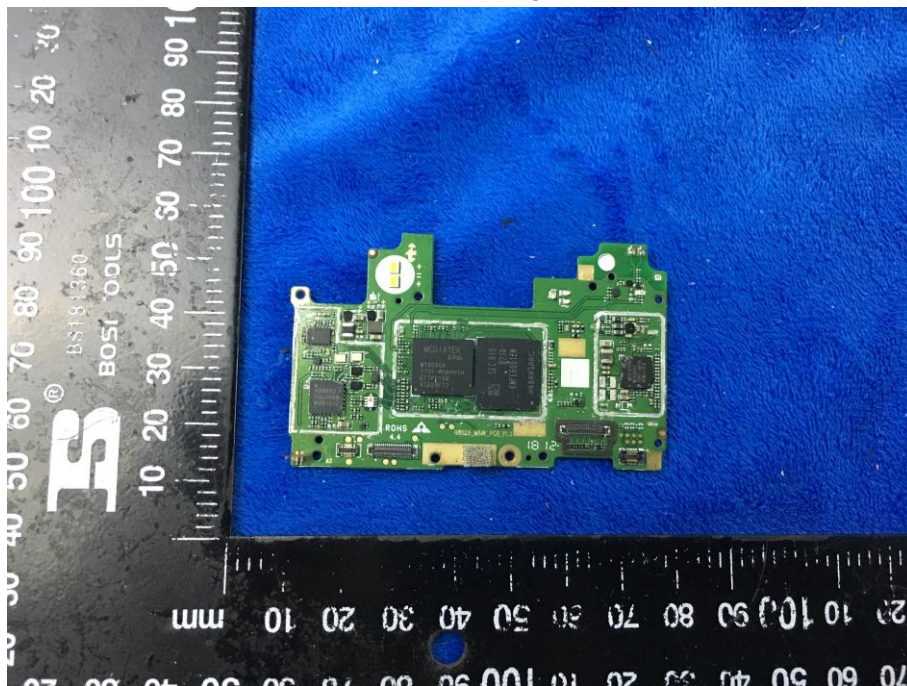

## EUT Internal Photo

Cover Off - Top View 1

Cover Off - Top View 2

Battery - Front View

Battery - Rear View

Mainboard with Shielding – Front View

Mainboard without Shielding – Front View

Mainboard- Rear View

LCD- Front View

LCD- Rear View

GSM/PCS/UMTS - Antenna View

BT/WIFI/BLE/GPS - Antenna View