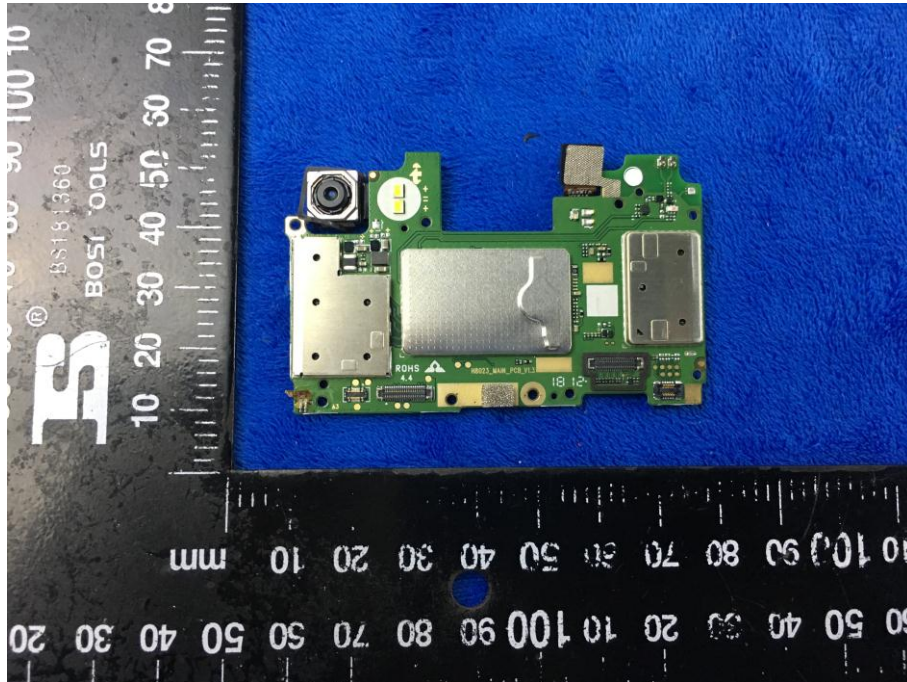

## EUT Internal Photo

Cover Off - Top View 1

Cover Off - Top View 2

Battery - Front View

Battery - Rear View

Mainboard with Shielding – Front View

Mainboard without Shielding – Front View

Mainboard- Rear View

LCD- Front View

LCD- Rear View

GSM/PCS/UMTS - Antenna View

BT/WIFI/BLE/GPS - Antenna View