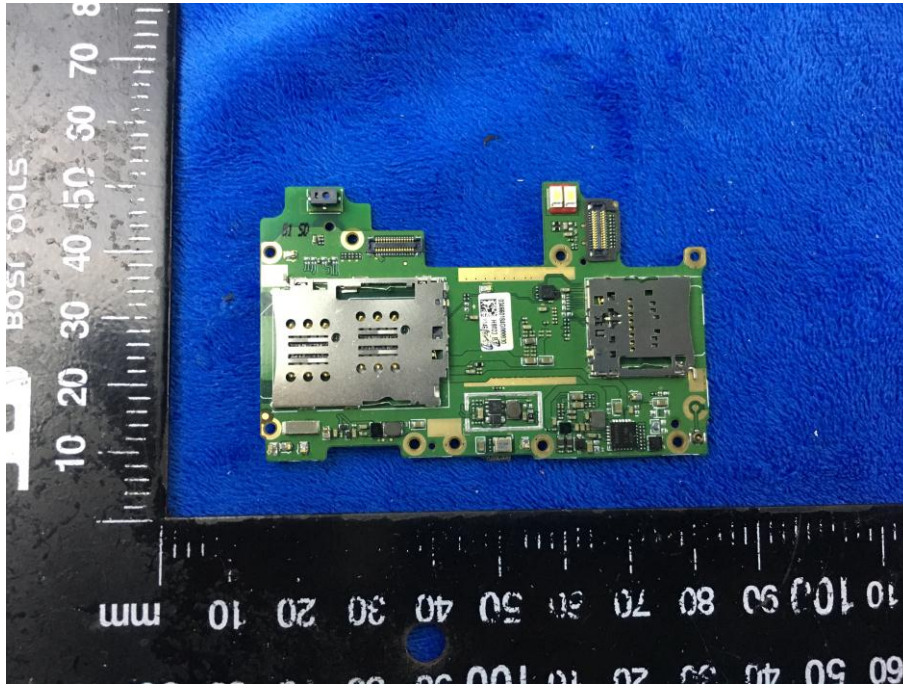

## EUT Internal Photo

Cover Off - Top View 1

Cover Off - Top View 2

Battery - Front View

Battery - Rear View

Mainboard with Shielding – Front View

Mainboard without Shielding – Front View

Mainboard- Rear View

LCD- Front View

LCD- Rear View

GSM/PCS/UMTS - Antenna View

BT/WIFI/BLE/GPS - Antenna View