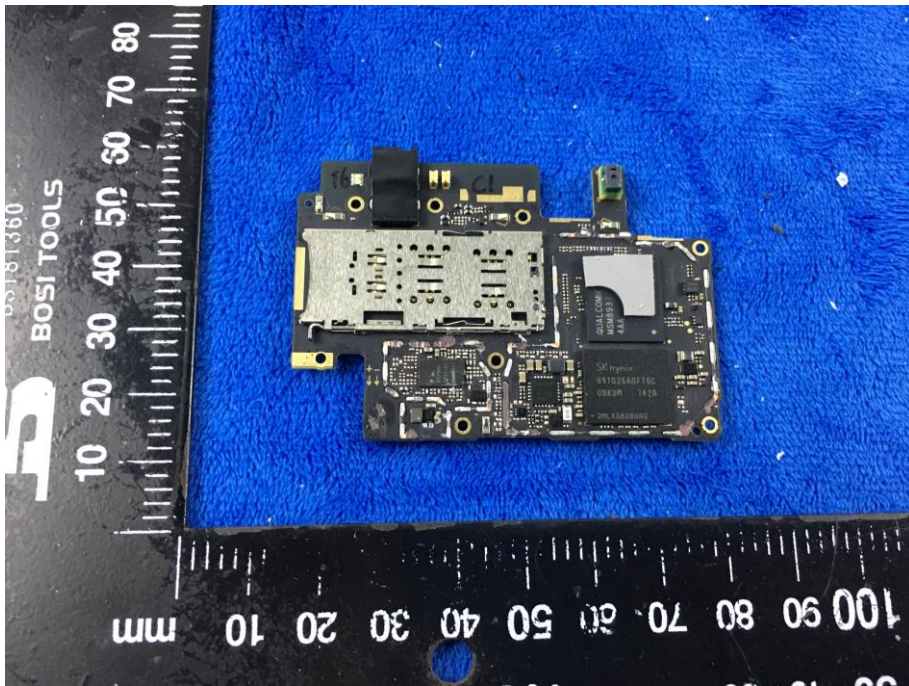

Annex B.ii. Photograph: EUT Internal Photo

Cover Off - Top View 1

Cover Off - Top View 2

Battery - Front View

Battery - Rear View

Mainboard with Shielding - Front View

Mainboard with Shielding - Rear View

Mainboard without Shielding – Front View

Mainboard without Shielding – Rear View

Smallboard – Front View

Smallboard – Rear View

LCD – Front View

LCD – Rear View

GSM/PCS/U MTS-FDD/LTE Antenna View

WIFI/BT/BLE/GPS - Antenna View

RXD- Antenna View