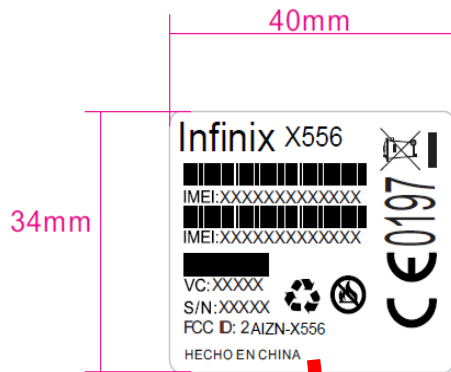

FCC ID: 2AIZN-X556

Label: 40mm*34mm

Label Location: