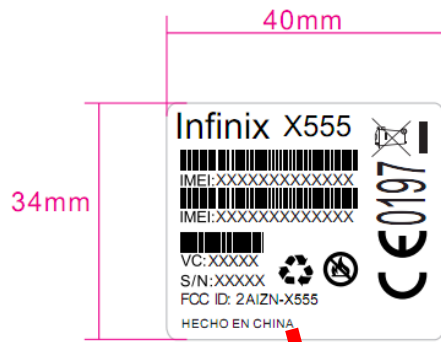

FCC ID: 2AIZN-X555

Label: 40mm*34mm

Label Location: