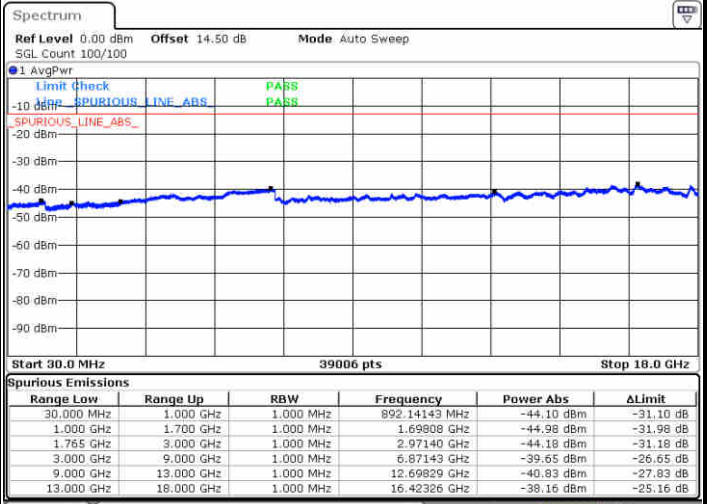

Middle Channel / 64QAM

Highest Channel / 64QAM

Highest Channel / 64QAM

LTE Band 2 / 15MHz

Lowest Channel / 64QAM

Middle Channel / 64QAM

Date: 30 JUN 2018 18:09:55

Date: 30 JUN 2018 18:11:09

Highest Channel / 64QAM

Date: 30 JUN 2018 18:14:40

LTE Band 2 / 20MHz

Lowest Channel / 64QAM

Middle Channel / 64QAM

Date: 30 JUN.2016 18:18:10

Date: 30 JUN.2016 18:19:24

Highest Channel / 64QAM

Date: 30 JUN.2016 18:22:55

LTE Band 4 / 1.4MHz

Lowest Channel / QPSK

Lowest Channel / 16QAM

Date: 29 JUN 2018 20:43:24

Date: 29 JUN 2018 20:44:18

Middle Channel / QPSK

Middle Channel / 16QAM

Date: 29 JUN 2018 20:45:50

Date: 29 JUN 2018 20:46:44

LTE Band 4 / 1.4MHz

Highest Channel / QPSK

Date: 29 JUN 2018 20:52:48

Highest Channel / 16QAM

Date: 29 JUN 2018 20:53:41

LTE Band 4 / 3MHz