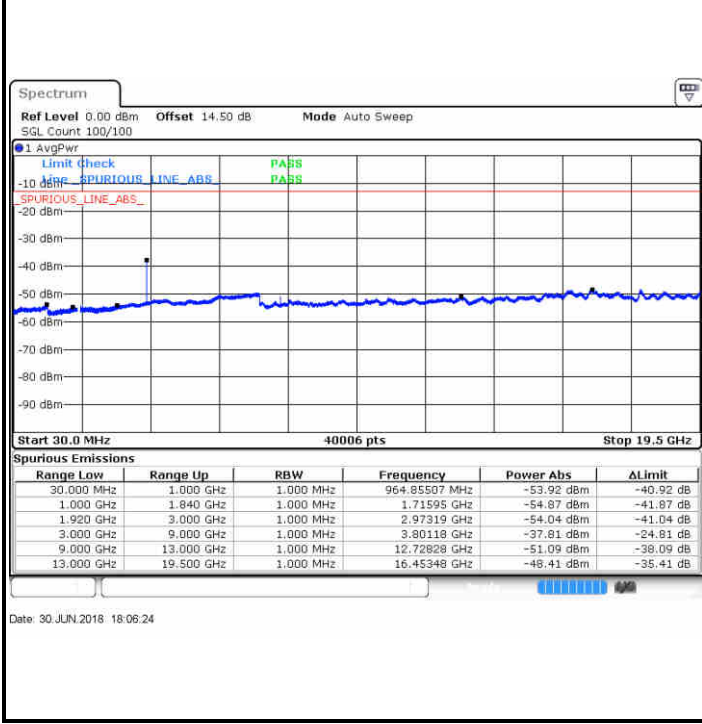

LTE Band 2 / 3MHz

Lowest Channel / 64QAM

Middle Channel / 64QAM

Date: 30 JUN 2018 17:45:06

Date: 30 JUN 2018 17:46:20

Highest Channel / 64QAM

Date: 30 JUN 2018 17:49:52

LTE Band 2 / 5MHz

Lowest Channel / 64QAM

Middle Channel / 64QAM

Date: 30 JUN 2018 17:53:23

Date: 30 JUN 2018 17:54:37

Highest Channel / 64QAM

Date: 30 JUN 2018 17:58:08

LTE Band 2 / 10MHz

Lowest Channel / 64QAM

Middle Channel / 64QAM

Highest Channel / 64QAM

Highest Channel / 64QAM

LTE Band 2 / 15MHz

Lowest Channel / 64QAM

Middle Channel / 64QAM

Date: 30 JUN 2018 18:09:55

Date: 30 JUN 2018 18:11:09

Highest Channel / 64QAM

Date: 30 JUN 2018 18:14:40

LTE Band 2 / 20MHz

Lowest Channel / 64QAM

Middle Channel / 64QAM

Date: 30 JUN.2016 18:18:10

Date: 30 JUN.2016 18:19:24

Highest Channel / 64QAM