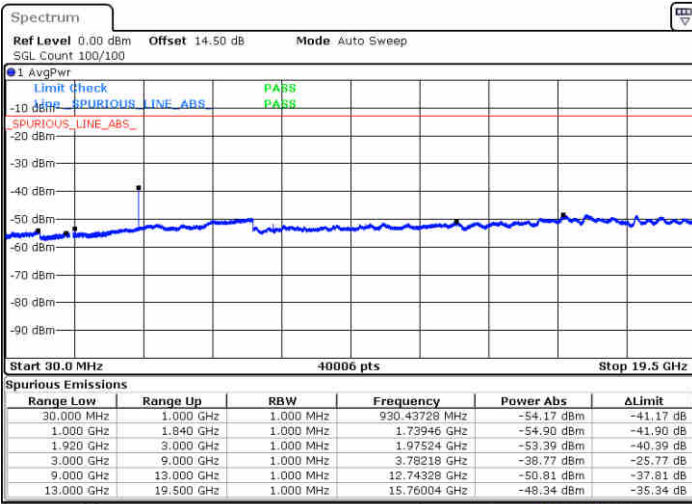

LTE Band 2 / 20MHz

Middle Channel / QPSK

Middle Channel / 16QAM

Date: 30 JUN 2018 17:15:11

Date: 30 JUN 2018 17:16:05

Highest Channel / QPSK

Highest Channel / 16QAM

Date: 30 JUN 2018 17:22:10

Date: 30 JUN 2018 17:23:04

LTE Band 2 / 1.4MHz

Lowest Channel / 64QAM

Middle Channel / 64QAM

Date: 30 JUN 2018 17:36:50

Date: 30 JUN 2018 17:38:05

Highest Channel / 64QAM

Date: 30 JUN 2018 17:41:35