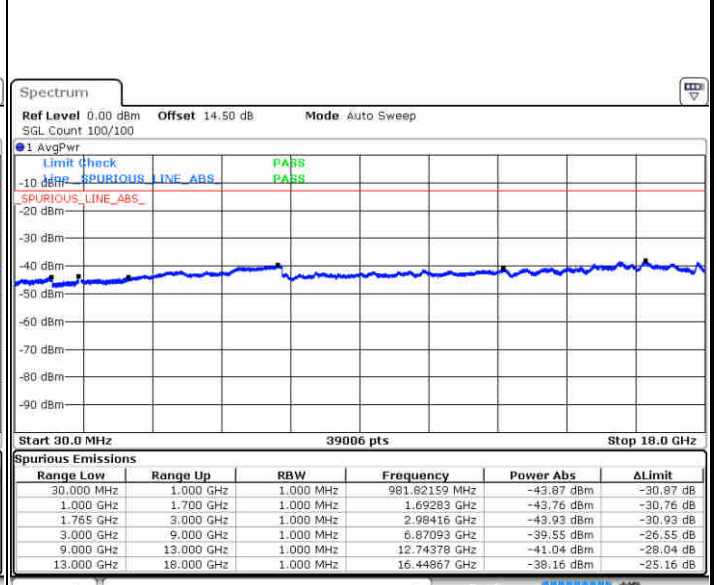

Date: 29 JUN 2018 21:16:06

Date: 29 JUN 2018 21:16:59

Middle Channel / QPSK

Middle Channel / 16QAM

Date: 29 JUN 2018 21:18:32

Date: 29 JUN 2018 21:19:25

LTE Band 4 / 5MHz

Highest Channel / QPSK

Date: 29 JUN 2018 21:25:29

Highest Channel / 16QAM

Date: 29 JUN 2018 21:26:23

LTE Band 4 / 10MHz

Lowest Channel / QPSK

Date: 29 JUN 2018 21:32:27

Lowest Channel / 16QAM

Date: 29 JUN 2018 21:33:20

LTE Band 4 / 10MHz

Middle Channel / QPSK

Middle Channel / 16QAM

Date: 29 JUN 2018 21:34:52

Date: 29 JUN 2018 21:35:46

Highest Channel / QPSK

Highest Channel / 16QAM

Date: 29 JUN 2018 21:41:50