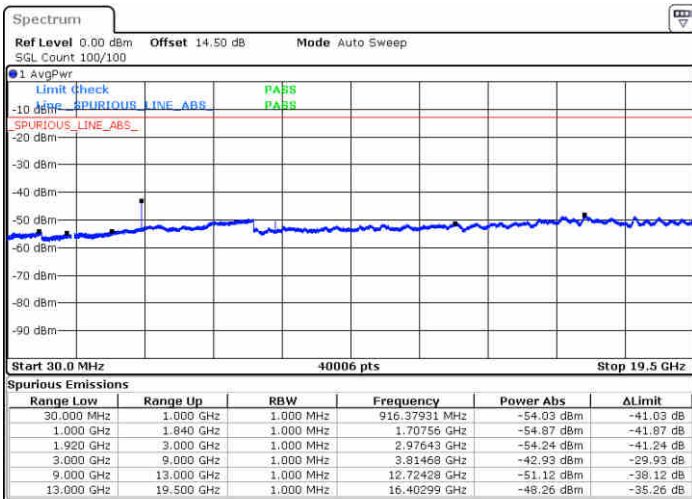

LTE Band 2 / 3MHz

Lowest Channel / 64QAM

Middle Channel / 64QAM

Date: 30 JUN 2018 17:45:06

Date: 30 JUN 2018 17:46:20

Highest Channel / 64QAM

Date: 30 JUN 2018 17:49:52

LTE Band 2 / 5MHz

Lowest Channel / 64QAM

Middle Channel / 64QAM

Date: 30 JUN 2018 17:53:23

Date: 30 JUN 2018 17:54:37

Highest Channel / 64QAM

Date: 30 JUN 2018 17:58:08

LTE Band 2 / 10MHz

Lowest Channel / 64QAM