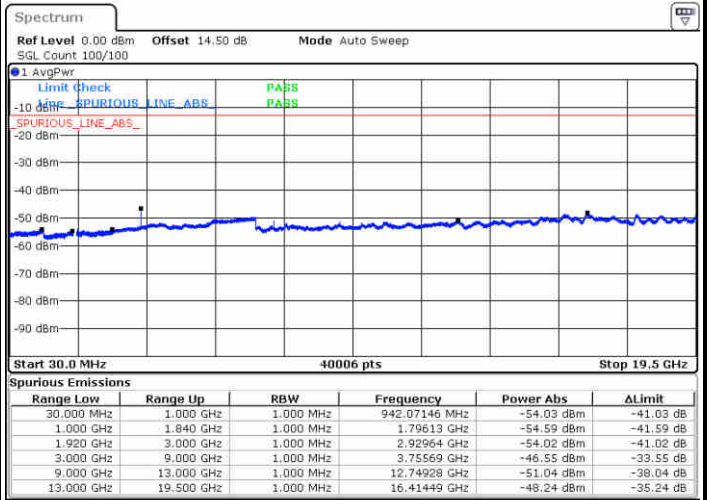

Date: 30 JUN 2018 17:23:04

LTE Band 2 / 1.4MHz

Lowest Channel / 64QAM

Middle Channel / 64QAM

Date: 30 JUN 2018 17:36:50

Date: 30 JUN 2018 17:38:05

Highest Channel / 64QAM

Date: 30 JUN 2018 17:41:35

LTE Band 2 / 3MHz

Lowest Channel / 64QAM

Middle Channel / 64QAM

Date: 30 JUN 2018 17:45:06

Date: 30 JUN 2018 17:46:20

Highest Channel / 64QAM

Date: 30 JUN 2018 17:49:52

LTE Band 2 / 5MHz

Lowest Channel / 64QAM

Middle Channel / 64QAM

Date: 30 JUN 2018 17:53:23

Date: 30 JUN 2018 17:54:37

Highest Channel / 64QAM

Date: 30 JUN 2018 17:58:08

LTE Band 2 / 10MHz

Lowest Channel / 64QAM