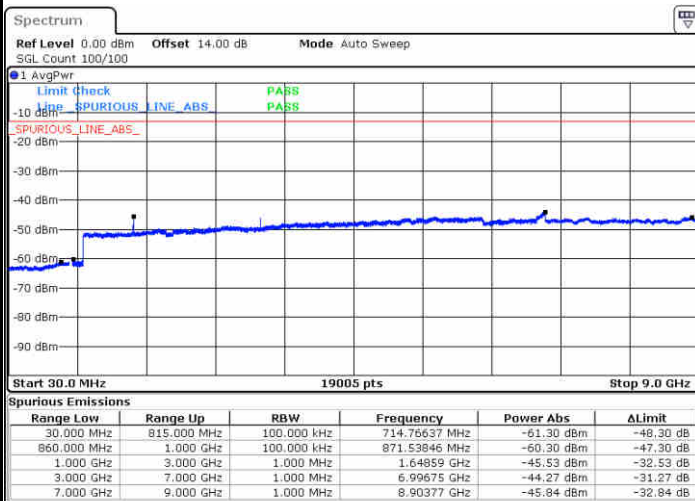

Highest Channel / 64QAM

LTE Band 5 / 1.4MHz

Lowest Channel / QPSK

Lowest Channel / 16QAM

Date: 27.JUN.2018 20:25:45

Date: 27.JUN.2018 20:26:42

Middle Channel / QPSK

Middle Channel / 16QAM

Date: 27.JUN.2018 20:28:18

Date: 27.JUN.2018 20:29:14

LTE Band 5 / 1.4MHz

Highest Channel / QPSK

Date: 27 JUN 2018 20:37:27

Highest Channel / 16QAM

Date: 27 JUN 2018 20:38:23

LTE Band 5 / 3MHz

Lowest Channel / QPSK

Date: 27 JUN 2018 20:46:36

Lowest Channel / 16QAM

Date: 27 JUN 2018 20:47:32

LTE Band 5 / 3MHz

Middle Channel / QPSK

Date: 27.JUN.2018 20:49:09

Middle Channel / 16QAM