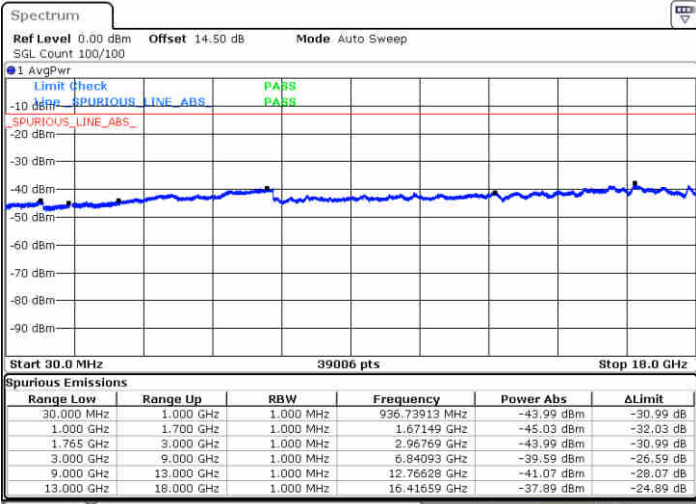

Highest Channel / 64QAM

Date: 30 JUN 2018 18:14:40

LTE Band 2 / 20MHz

Lowest Channel / 64QAM

Middle Channel / 64QAM

Date: 30 JUN.2016 18:18:10

Date: 30 JUN.2016 18:19:24

Highest Channel / 64QAM

Date: 30 JUN.2016 18:22:55

LTE Band 4 / 1.4MHz

Lowest Channel / QPSK

Lowest Channel / 16QAM

Date: 29 JUN 2018 20:43:24

Date: 29 JUN 2018 20:44:18

Middle Channel / QPSK

Middle Channel / 16QAM

Date: 29 JUN 2018 20:45:50

Date: 29 JUN 2018 20:46:44

LTE Band 4 / 1.4MHz

Highest Channel / QPSK

Date: 29 JUN 2018 20:52:48

Highest Channel / 16QAM

Date: 29 JUN 2018 20:53:41

LTE Band 4 / 3MHz