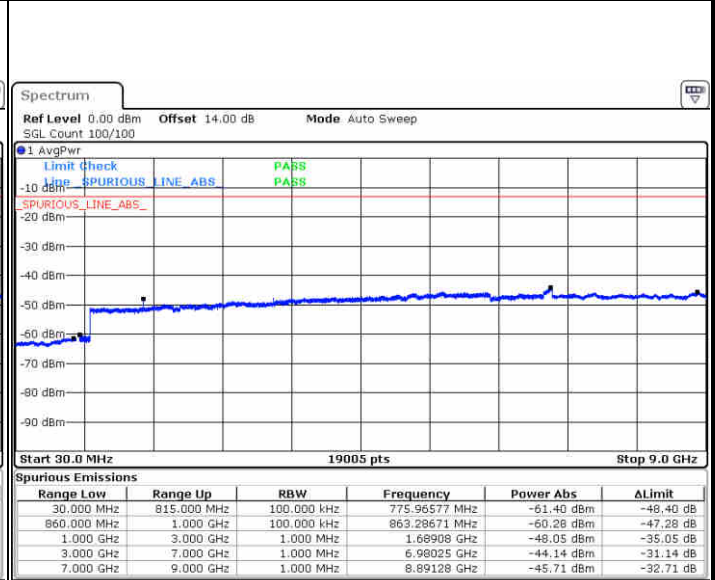

Date: 27.JUN.2018 20:50:05

Highest Channel / QPSK

Date: 27.JUN.2018 20:58:17

Highest Channel / 16QAM

Date: 27.JUN.2018 20:59:13

LTE Band 5 / 5MHz

Lowest Channel / QPSK

Date: 27.JUN.2018 21:07:26

Lowest Channel / 16QAM

Date: 27.JUN.2018 21:08:22

Middle Channel / QPSK

Date: 27.JUN.2018 21:09:59

Middle Channel / 16QAM

Date: 27.JUN.2018 21:10:54

LTE Band 5 / 5MHz

Highest Channel / QPSK

Date: 27.JUN.2018 21:19:07

Highest Channel / 16QAM

Date: 27.JUN.2018 21:20:03

LTE Band 5 / 10MHz

Lowest Channel / QPSK

Date: 27.JUN.2018 21:28:15

Lowest Channel / 16QAM

Date: 27.JUN.2018 21:29:11