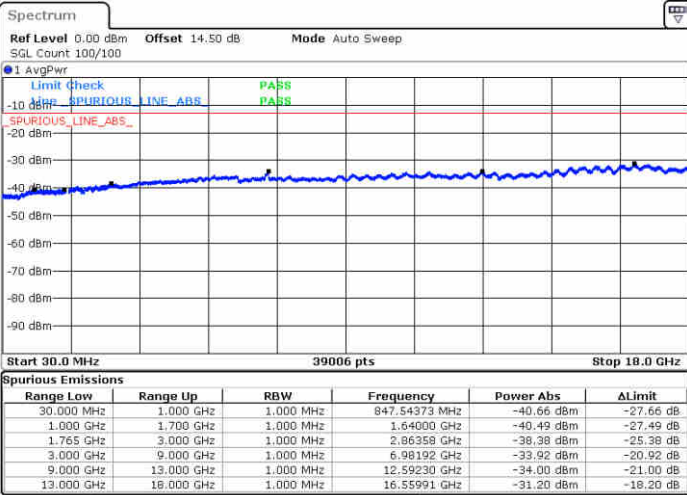

Date: 29 JUN 2018 22:08:27

Highest Channel / QPSK

Date: 29 JUN 2018 22:14:31

Highest Channel / 16QAM

Date: 29 JUN 2018 22:15:25

LTE Band 4/ 1.4MHz

Lowest Channel / 64QAM

Middle Channel / 64QAM

Highest Channel / 64QAM

LTE Band 4/ 3MHz

Lowest Channel / 64QAM

Middle Channel / 64QAM

Highest Channel / 64QAM

LTE Band 4/ 5MHz

Lowest Channel / 64QAM

Middle Channel / 64QAM

Highest Channel / 64QAM

LTE Band 4/ 10MHz

Lowest Channel / 64QAM

Middle Channel / 64QAM

Highest Channel / 64QAM

LTE Band 4/ 15MHz

Lowest Channel / 64QAM

Middle Channel / 64QAM

Highest Channel / 64QAM

LTE Band 5 / 1.4MHz

Lowest Channel / QPSK

Lowest Channel / 16QAM

Date: 27.JUN.2018 20:25:45

Date: 27.JUN.2018 20:26:42

Middle Channel / QPSK

Middle Channel / 16QAM