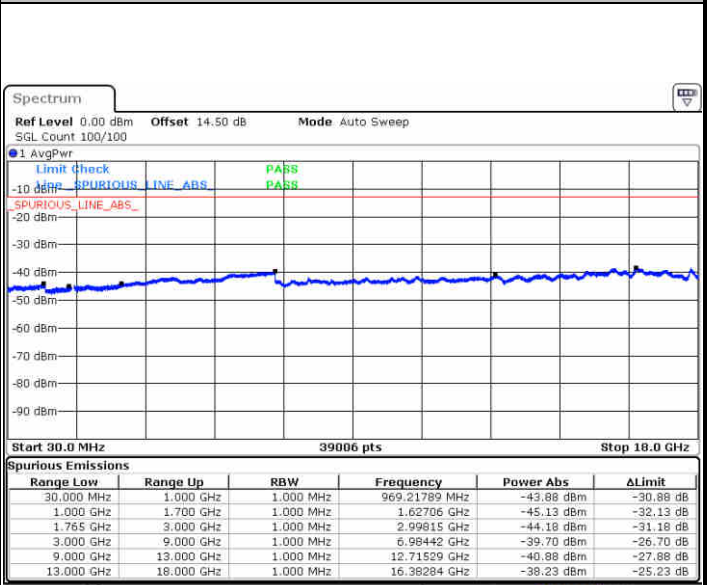

Date: 29 JUN 2018 20:45:50

Date: 29 JUN 2018 20:46:44

LTE Band 4 / 1.4MHz

Highest Channel / QPSK

Date: 29 JUN 2018 20:52:48

Highest Channel / 16QAM

Date: 29 JUN 2018 20:53:41

LTE Band 4 / 3MHz

Lowest Channel / QPSK

Date: 29 JUN 2018 20:59:45

Lowest Channel / 16QAM

Date: 29 JUN 2018 21:00:38

LTE Band 4 / 3MHz

Middle Channel / QPSK

Date: 29 JUN 2018 21:02:11

Middle Channel / 16QAM

Date: 29 JUN 2018 21:03:04

Highest Channel / QPSK

Date: 29 JUN 2018 21:09:08

Highest Channel / 16QAM

Date: 29 JUN 2018 21:10:02

LTE Band 4 / 5MHz

Lowest Channel / QPSK

Lowest Channel / 16QAM