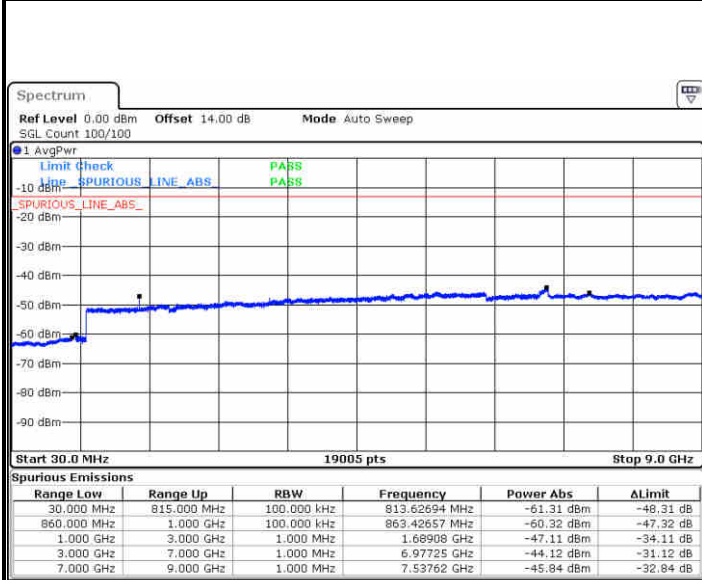

Date: 27.JUN.2018 20:50:05

Highest Channel / QPSK

Date: 27.JUN.2018 20:58:17

Highest Channel / 16QAM

Date: 27.JUN.2018 20:59:13

LTE Band 5 / 5MHz

Lowest Channel / QPSK

Date: 27.JUN.2018 21:07:26

Lowest Channel / 16QAM

Date: 27.JUN.2018 21:08:22

Middle Channel / QPSK

Date: 27.JUN.2018 21:09:59

Middle Channel / 16QAM

Date: 27.JUN.2018 21:10:54

LTE Band 5 / 5MHz

Highest Channel / QPSK

Date: 27.JUN.2018 21:19:07

Highest Channel / 16QAM

Date: 27.JUN.2018 21:20:03

LTE Band 5 / 10MHz

Lowest Channel / QPSK

Date: 27.JUN.2018 21:28:15

Lowest Channel / 16QAM

Date: 27.JUN.2018 21:29:11