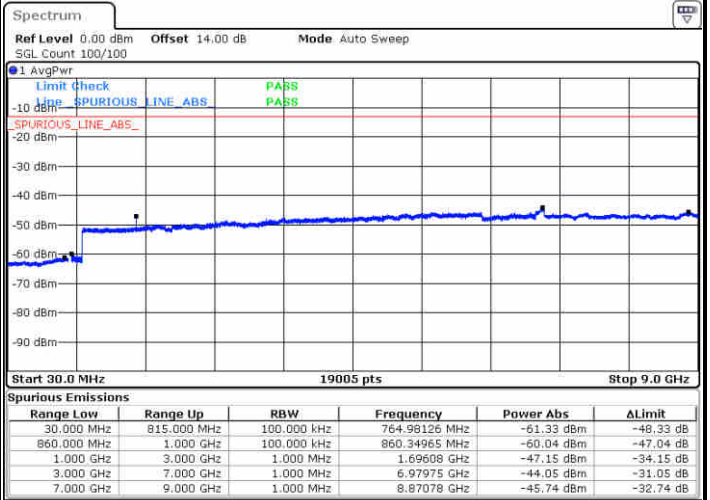

Highest Channel / 64QAM

LTE Band 5 / 1.4MHz

Lowest Channel / QPSK

Lowest Channel / 16QAM

Date: 27.JUN.2018 20:25:45

Date: 27.JUN.2018 20:26:42

Middle Channel / QPSK

Middle Channel / 16QAM

Date: 27.JUN.2018 20:28:18

Date: 27.JUN.2018 20:29:14

LTE Band 5 / 1.4MHz

Highest Channel / QPSK

Date: 27 JUN 2018 20:37:27

Highest Channel / 16QAM

Date: 27 JUN 2018 20:38:23

LTE Band 5 / 3MHz

Lowest Channel / QPSK

Date: 27 JUN 2018 20:46:36

Lowest Channel / 16QAM

Date: 27 JUN 2018 20:47:32

LTE Band 5 / 3MHz

Middle Channel / QPSK

Date: 27.JUN.2018 20:49:09

Middle Channel / 16QAM

Date: 27.JUN.2018 20:50:05

Highest Channel / QPSK

Date: 27.JUN.2018 20:58:17

Highest Channel / 16QAM

Date: 27.JUN.2018 20:59:13

LTE Band 5 / 5MHz

Lowest Channel / QPSK

Date: 27.JUN.2018 21:07:26