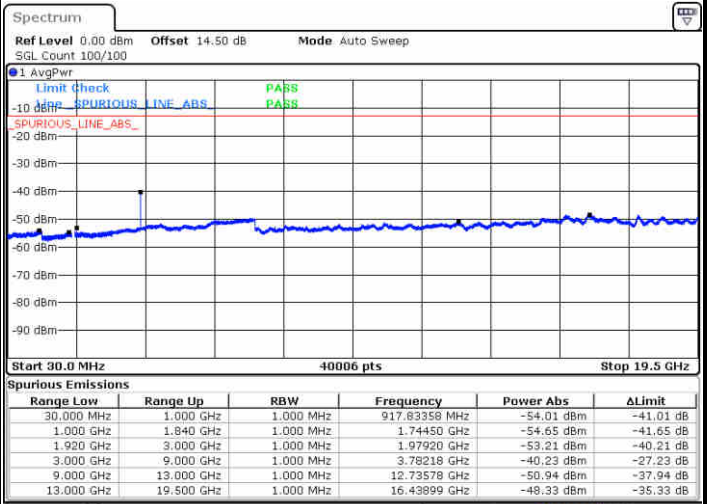

LTE Band 2 / 20MHz

Middle Channel / QPSK

Middle Channel / 16QAM

Date: 30 JUN 2018 17:15:11

Date: 30 JUN 2018 17:16:05

Highest Channel / QPSK

Highest Channel / 16QAM

Date: 30 JUN 2018 17:22:10

Date: 30 JUN 2018 17:23:04

LTE Band 2 / 1.4MHz

Lowest Channel / 64QAM

Middle Channel / 64QAM

Date: 30 JUN 2018 17:36:50

Date: 30 JUN 2018 17:38:05

Highest Channel / 64QAM

Date: 30 JUN 2018 17:41:35