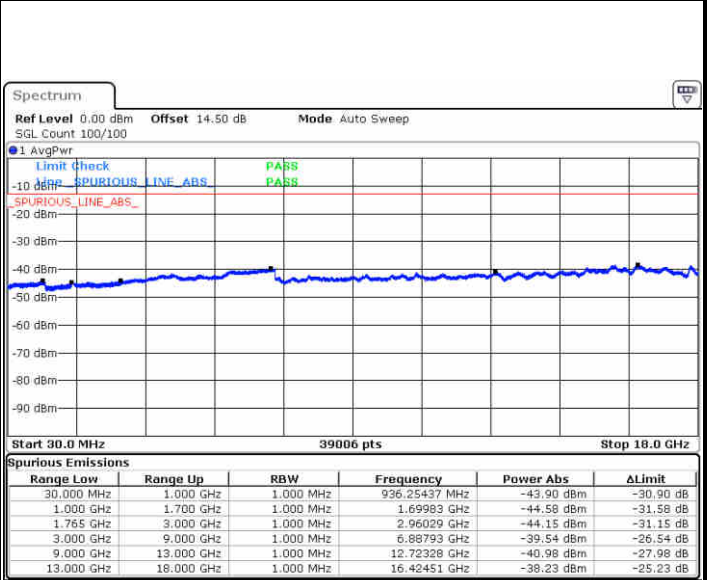

LTE Band 4 / 10MHz

Middle Channel / QPSK

Middle Channel / 16QAM

Date: 29 JUN 2018 21:34:52

Date: 29 JUN 2018 21:35:46

Highest Channel / QPSK

Highest Channel / 16QAM

Date: 29 JUN 2018 21:41:50

Date: 29 JUN 2018 21:42:43

LTE Band 4 / 15MHz

Lowest Channel / QPSK

Date: 29 JUN 2018 21:48:47

Lowest Channel / 16QAM

Date: 29 JUN 2018 21:49:40

Middle Channel / QPSK

Date: 29 JUN 2018 21:51:13

Middle Channel / 16QAM

Date: 29 JUN 2018 21:52:07

LTE Band 4 / 15MHz

Highest Channel / QPSK

Date: 29 JUN 2018 21:58:11

Highest Channel / 16QAM

Date: 29 JUN 2018 21:59:04

LTE Band 4 / 20MHz