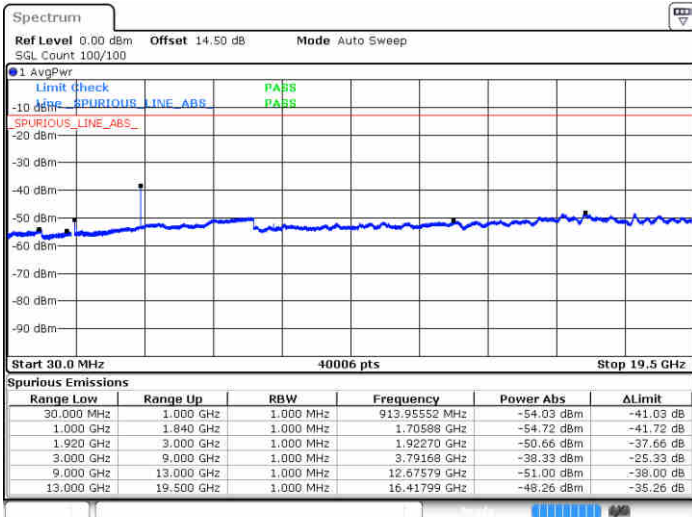

Lowest Channel / 64QAM

Middle Channel / 64QAM

Date: 30 JUN 2018 17:53:23

Date: 30 JUN 2018 17:54:37

Highest Channel / 64QAM

Date: 30 JUN 2018 17:58:08

LTE Band 2 / 10MHz

Lowest Channel / 64QAM

Middle Channel / 64QAM

Highest Channel / 64QAM

Highest Channel / 64QAM

LTE Band 2 / 15MHz

Lowest Channel / 64QAM

Middle Channel / 64QAM

Date: 30 JUN 2018 18:09:55

Date: 30 JUN 2018 18:11:09

Highest Channel / 64QAM

Date: 30 JUN 2018 18:14:40

LTE Band 2 / 20MHz

Lowest Channel / 64QAM

Middle Channel / 64QAM

Date: 30 JUN.2016 18:18:10

Date: 30 JUN.2016 18:19:24

Highest Channel / 64QAM