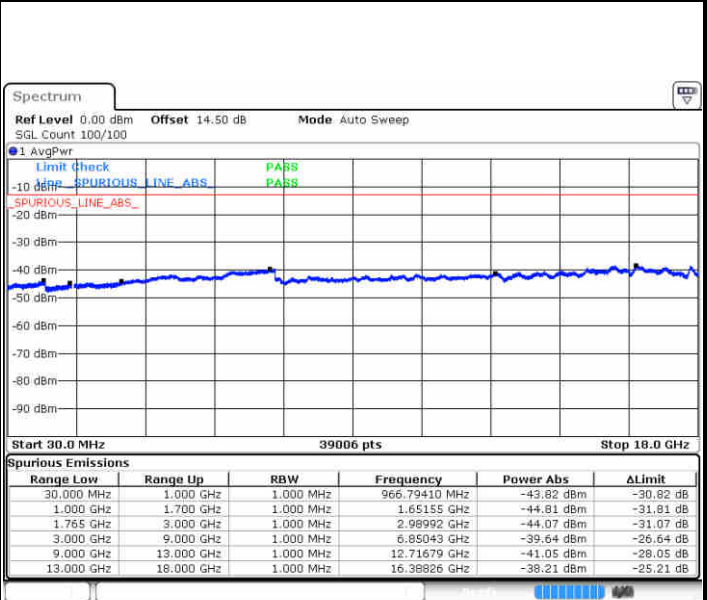

Date: 30 JUN.2016 18:22:55

LTE Band 4 / 1.4MHz

Lowest Channel / QPSK

Lowest Channel / 16QAM

Date: 29 JUN 2018 20:43:24

Date: 29 JUN 2018 20:44:18

Middle Channel / QPSK

Middle Channel / 16QAM

Date: 29 JUN 2018 20:45:50

Date: 29 JUN 2018 20:46:44

LTE Band 4 / 1.4MHz

Highest Channel / QPSK

Date: 29 JUN 2018 20:52:48

Highest Channel / 16QAM

Date: 29 JUN 2018 20:53:41

LTE Band 4 / 3MHz

Lowest Channel / QPSK

Date: 29 JUN 2018 20:59:45

Lowest Channel / 16QAM

Date: 29 JUN 2018 21:00:38

LTE Band 4 / 3MHz

Middle Channel / QPSK

Date: 29 JUN 2018 21:02:11

Middle Channel / 16QAM

Date: 29 JUN 2018 21:03:04

Highest Channel / QPSK

Date: 29 JUN 2018 21:09:08

Highest Channel / 16QAM

Date: 29 JUN 2018 21:10:02

LTE Band 4 / 5MHz

Lowest Channel / QPSK

Lowest Channel / 16QAM