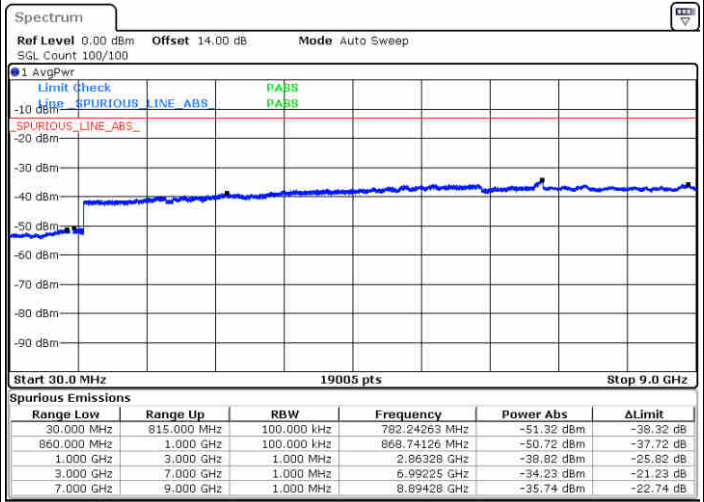

Date: 27.JUN.2018 21:19:07

Highest Channel / 16QAM

Date: 27.JUN.2018 21:20:03

LTE Band 5 / 10MHz

Lowest Channel / QPSK

Date: 27.JUN.2018 21:28:15

Lowest Channel / 16QAM

Date: 27.JUN.2018 21:29:11

LTE Band 5 / 10MHz

Middle Channel / QPSK

Middle Channel / 16QAM

Date: 27.JUN.2018 21:30:47

Date: 27.JUN.2018 21:31:43

Highest Channel / QPSK

Highest Channel / 16QAM

Date: 27.JUN.2018 21:39:55

Date: 27.JUN.2018 21:40:52

LTE Band 5 / 1.4MHz

Lowest Channel / 64QAM

Middle Channel / 64QAM

Highest Channel / 64QAM

LTE Band 5 / 3MHz

Lowest Channel / 64QAM

Middle Channel / 64QAM