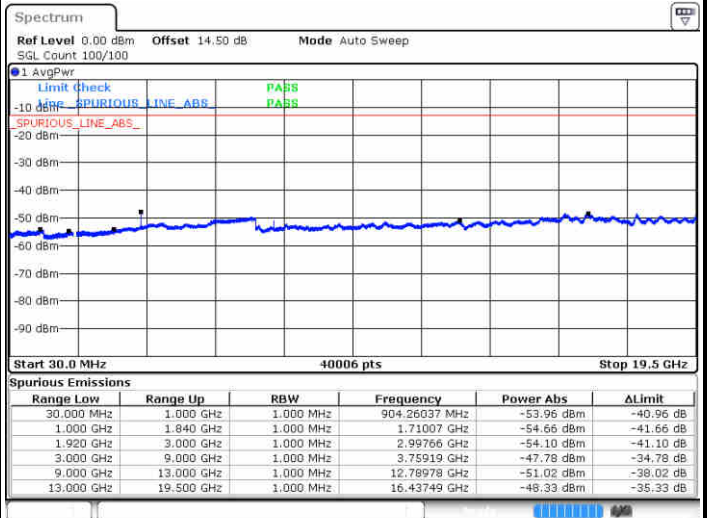

LTE Band 2 / 20MHz

Middle Channel / QPSK

Middle Channel / 16QAM

Date: 30 JUN 2018 17:15:11

Date: 30 JUN 2018 17:16:05

Highest Channel / QPSK

Highest Channel / 16QAM

Date: 30 JUN 2018 17:22:10

Date: 30 JUN 2018 17:23:04

LTE Band 2 / 1.4MHz

Lowest Channel / 64QAM

Middle Channel / 64QAM

Date: 30 JUN 2018 17:36:50

Date: 30 JUN 2018 17:38:05

Highest Channel / 64QAM

Date: 30 JUN 2018 17:41:35