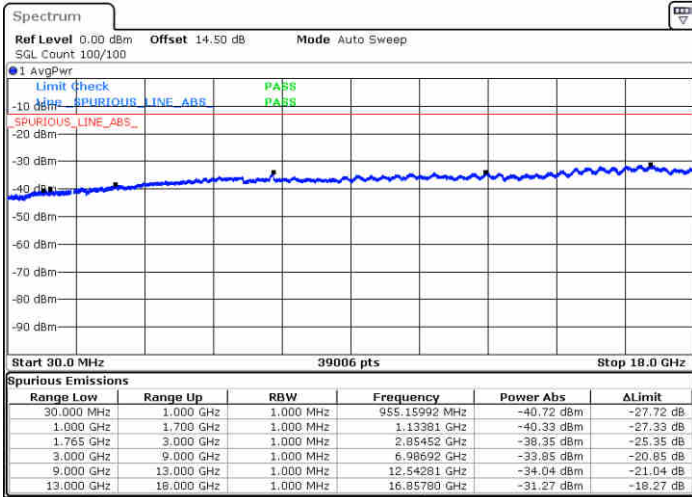

Date: 29 JUN 2018 22:08:27

Highest Channel / QPSK

Date: 29 JUN 2018 22:14:31

Highest Channel / 16QAM

Date: 29 JUN 2018 22:15:25

LTE Band 4/ 1.4MHz

Lowest Channel / 64QAM

Middle Channel / 64QAM

Highest Channel / 64QAM

LTE Band 4/ 3MHz

Lowest Channel / 64QAM

Middle Channel / 64QAM

Highest Channel / 64QAM

LTE Band 4/ 5MHz

Lowest Channel / 64QAM

Middle Channel / 64QAM