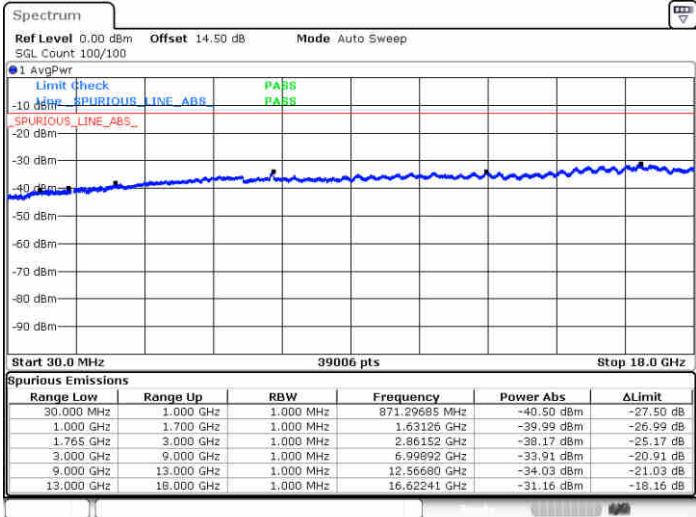

Date: 29 JUN 2018 22:08:27

Highest Channel / QPSK

Date: 29 JUN 2018 22:14:31

Highest Channel / 16QAM

Date: 29 JUN 2018 22:15:25

LTE Band 4/ 1.4MHz

Lowest Channel / 64QAM

Middle Channel / 64QAM

Highest Channel / 64QAM

LTE Band 4/ 3MHz

Lowest Channel / 64QAM

Middle Channel / 64QAM

Highest Channel / 64QAM

LTE Band 4/ 5MHz

Lowest Channel / 64QAM

Middle Channel / 64QAM

Highest Channel / 64QAM

LTE Band 4/ 10MHz

Lowest Channel / 64QAM

Middle Channel / 64QAM

Highest Channel / 64QAM

LTE Band 4/ 15MHz

Lowest Channel / 64QAM

Middle Channel / 64QAM