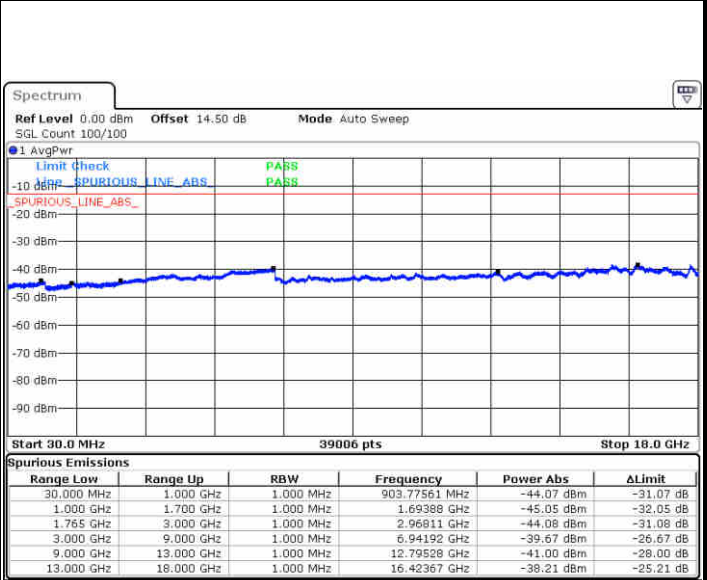

Date: 30 JUN.2016 18:22:55

LTE Band 4 / 1.4MHz

Lowest Channel / QPSK

Lowest Channel / 16QAM

Date: 29 JUN 2018 20:43:24

Date: 29 JUN 2018 20:44:18

Middle Channel / QPSK

Middle Channel / 16QAM

Date: 29 JUN 2018 20:45:50

Date: 29 JUN 2018 20:46:44

LTE Band 4 / 1.4MHz

Highest Channel / QPSK

Date: 29 JUN 2018 20:52:48

Highest Channel / 16QAM

Date: 29 JUN 2018 20:53:41

LTE Band 4 / 3MHz

Lowest Channel / QPSK

Date: 29 JUN 2018 20:59:45

Lowest Channel / 16QAM

Date: 29 JUN 2018 21:00:38

LTE Band 4 / 3MHz

Middle Channel / QPSK

Date: 29 JUN 2018 21:02:11

Middle Channel / 16QAM