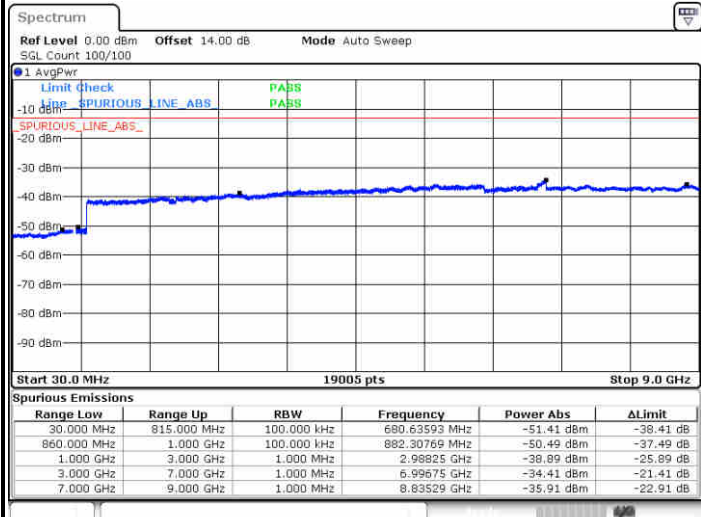

LTE Band 5 / 10MHz

Middle Channel / QPSK

Middle Channel / 16QAM

Date: 27.JUN.2018 21:30:47

Date: 27.JUN.2018 21:31:43

Highest Channel / QPSK

Highest Channel / 16QAM

Date: 27.JUN.2018 21:39:55

Date: 27.JUN.2018 21:40:52

LTE Band 5 / 1.4MHz

Lowest Channel / 64QAM

Middle Channel / 64QAM

Highest Channel / 64QAM

LTE Band 5 / 3MHz

Lowest Channel / 64QAM

Middle Channel / 64QAM

Highest Channel / 64QAM

LTE Band 5 / 5MHz

Lowest Channel / 64QAM

Middle Channel / 64QAM

Highest Channel / 64QAM

LTE Band 5 / 10MHz

LTE Band 7 / 5MHz

Lowest Channel / QPSK