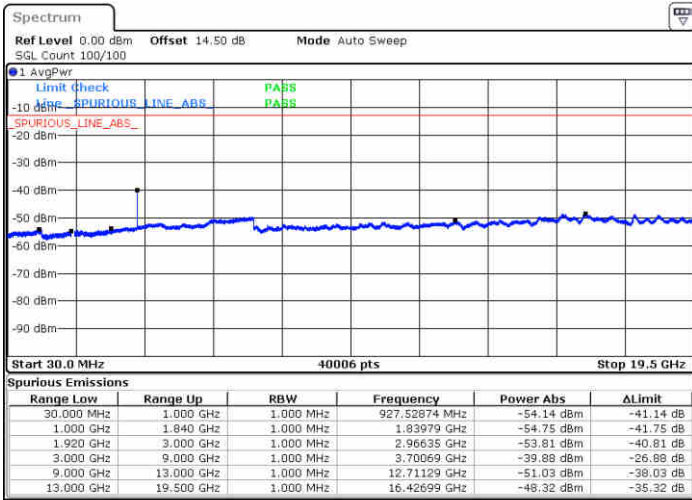

Date: 30 JUN 2018 17:23:04

LTE Band 2 / 1.4MHz

Lowest Channel / 64QAM

Middle Channel / 64QAM

Date: 30 JUN 2018 17:36:50

Date: 30 JUN 2018 17:38:05

Highest Channel / 64QAM

Date: 30 JUN 2018 17:41:35

LTE Band 2 / 3MHz

Lowest Channel / 64QAM

Middle Channel / 64QAM

Date: 30 JUN 2018 17:45:06

Date: 30 JUN 2018 17:46:20

Highest Channel / 64QAM

Date: 30 JUN 2018 17:49:52

LTE Band 2 / 5MHz