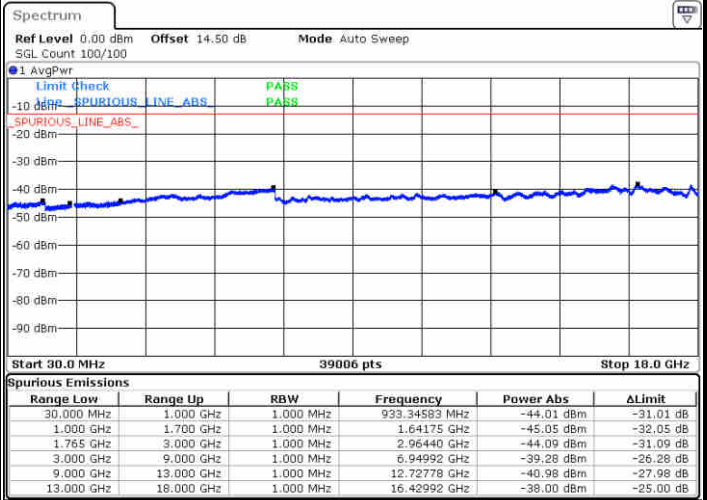

Date: 29 JUN 2018 21:16:06

Date: 29 JUN 2018 21:16:59

Middle Channel / QPSK

Middle Channel / 16QAM

Date: 29 JUN 2018 21:18:32

Date: 29 JUN 2018 21:19:25

LTE Band 4 / 5MHz

Highest Channel / QPSK

Date: 29 JUN 2018 21:25:29

Highest Channel / 16QAM

Date: 29 JUN 2018 21:26:23

LTE Band 4 / 10MHz

Lowest Channel / QPSK

Date: 29 JUN 2018 21:32:27

Lowest Channel / 16QAM

Date: 29 JUN 2018 21:33:20

LTE Band 4 / 10MHz

Middle Channel / QPSK

Middle Channel / 16QAM

Date: 29 JUN 2018 21:34:52

Date: 29 JUN 2018 21:35:46

Highest Channel / QPSK

Highest Channel / 16QAM

Date: 29 JUN 2018 21:41:50