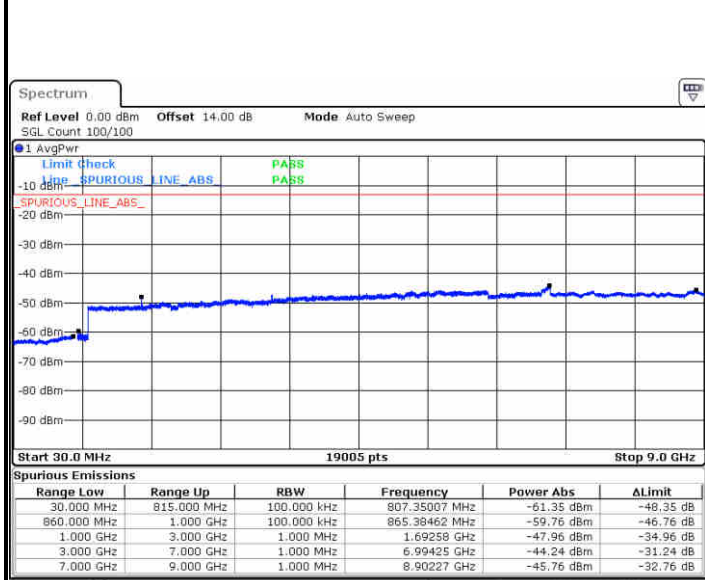

Highest Channel / 64QAM

LTE Band 5 / 1.4MHz

Lowest Channel / QPSK

Lowest Channel / 16QAM

Date: 27.JUN.2018 20:25:45

Date: 27.JUN.2018 20:26:42

Middle Channel / QPSK

Middle Channel / 16QAM

Date: 27.JUN.2018 20:28:18

Date: 27.JUN.2018 20:29:14

LTE Band 5 / 1.4MHz

Highest Channel / QPSK

Date: 27 JUN 2018 20:37:27

Highest Channel / 16QAM

Date: 27 JUN 2018 20:38:23

LTE Band 5 / 3MHz

Lowest Channel / QPSK

Date: 27 JUN 2018 20:46:36

Lowest Channel / 16QAM

Date: 27 JUN 2018 20:47:32

LTE Band 5 / 3MHz

Middle Channel / QPSK

Date: 27.JUN.2018 20:49:09

Middle Channel / 16QAM

Date: 27.JUN.2018 20:50:05

Highest Channel / QPSK

Date: 27.JUN.2018 20:58:17

Highest Channel / 16QAM

Date: 27.JUN.2018 20:59:13

LTE Band 5 / 5MHz

Lowest Channel / QPSK

Date: 27.JUN.2018 21:07:26