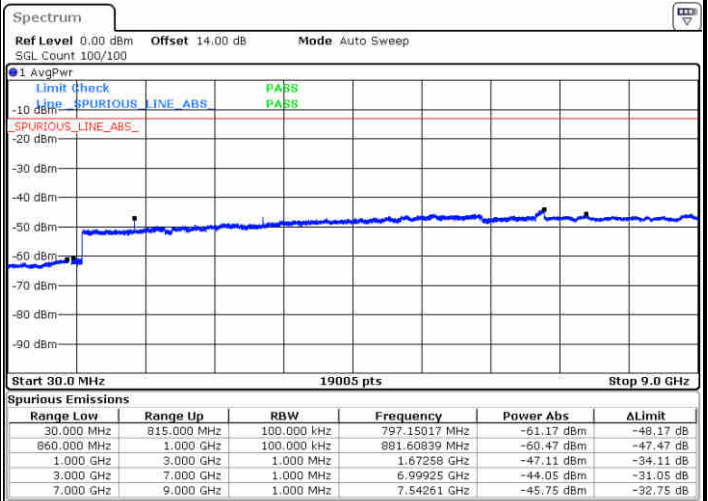

Highest Channel / 64QAM

LTE Band 4/ 10MHz

Lowest Channel / 64QAM

Middle Channel / 64QAM

Highest Channel / 64QAM

LTE Band 4/ 15MHz

Lowest Channel / 64QAM

Middle Channel / 64QAM

Highest Channel / 64QAM

LTE Band 5 / 1.4MHz

Lowest Channel / QPSK

Lowest Channel / 16QAM

Date: 27.JUN.2018 20:25:45

Date: 27.JUN.2018 20:26:42

Middle Channel / QPSK

Middle Channel / 16QAM

Date: 27.JUN.2018 20:28:18

Date: 27.JUN.2018 20:29:14

LTE Band 5 / 1.4MHz

Highest Channel / QPSK

Date: 27 JUN 2018 20:37:27

Highest Channel / 16QAM

Date: 27 JUN 2018 20:38:23

LTE Band 5 / 3MHz

Lowest Channel / QPSK

Date: 27 JUN 2018 20:46:36

Lowest Channel / 16QAM

Date: 27 JUN 2018 20:47:32

LTE Band 5 / 3MHz

Middle Channel / QPSK

Date: 27.JUN.2018 20:49:09

Middle Channel / 16QAM