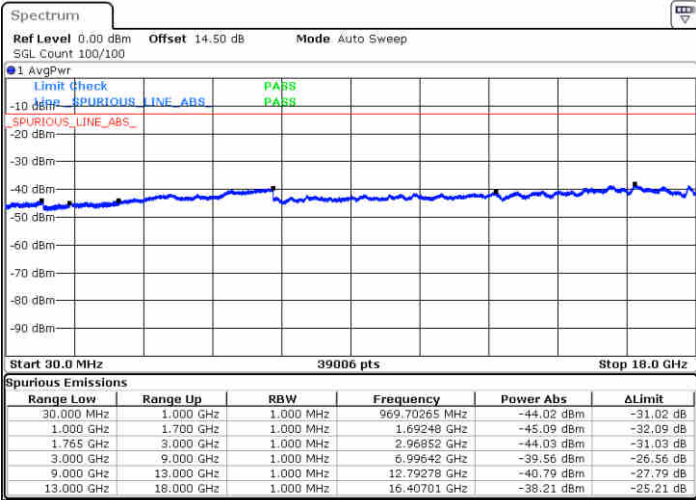

Date: 29 JUN 2018 21:16:06

Date: 29 JUN 2018 21:16:59

Middle Channel / QPSK

Middle Channel / 16QAM

Date: 29 JUN 2018 21:18:32

Date: 29 JUN 2018 21:19:25

LTE Band 4 / 5MHz

Highest Channel / QPSK

Date: 29 JUN 2018 21:25:29

Highest Channel / 16QAM

Date: 29 JUN 2018 21:26:23

LTE Band 4 / 10MHz

Lowest Channel / QPSK

Date: 29 JUN 2018 21:32:27

Lowest Channel / 16QAM

Date: 29 JUN 2018 21:33:20

LTE Band 4 / 10MHz

Middle Channel / QPSK

Middle Channel / 16QAM

Date: 29 JUN 2018 21:34:52

Date: 29 JUN 2018 21:35:46

Highest Channel / QPSK

Highest Channel / 16QAM

Date: 29 JUN 2018 21:41:50