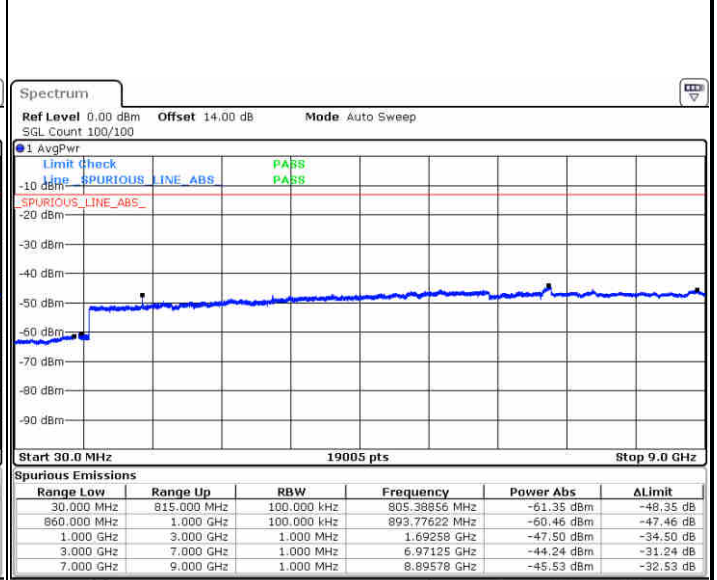

Highest Channel / 64QAM

LTE Band 5 / 1.4MHz

Lowest Channel / QPSK

Lowest Channel / 16QAM

Date: 27.JUN.2018 20:25:45

Date: 27.JUN.2018 20:26:42

Middle Channel / QPSK

Middle Channel / 16QAM

Date: 27.JUN.2018 20:28:18

Date: 27.JUN.2018 20:29:14

LTE Band 5 / 1.4MHz

Highest Channel / QPSK

Date: 27 JUN 2018 20:37:27

Highest Channel / 16QAM

Date: 27 JUN 2018 20:38:23

LTE Band 5 / 3MHz

Lowest Channel / QPSK

Date: 27 JUN 2018 20:46:36

Lowest Channel / 16QAM

Date: 27 JUN 2018 20:47:32

LTE Band 5 / 3MHz

Middle Channel / QPSK

Date: 27.JUN.2018 20:49:09

Middle Channel / 16QAM

Date: 27.JUN.2018 20:50:05

Highest Channel / QPSK

Date: 27.JUN.2018 20:58:17

Highest Channel / 16QAM

Date: 27.JUN.2018 20:59:13

LTE Band 5 / 5MHz

Lowest Channel / QPSK

Date: 27.JUN.2018 21:07:26