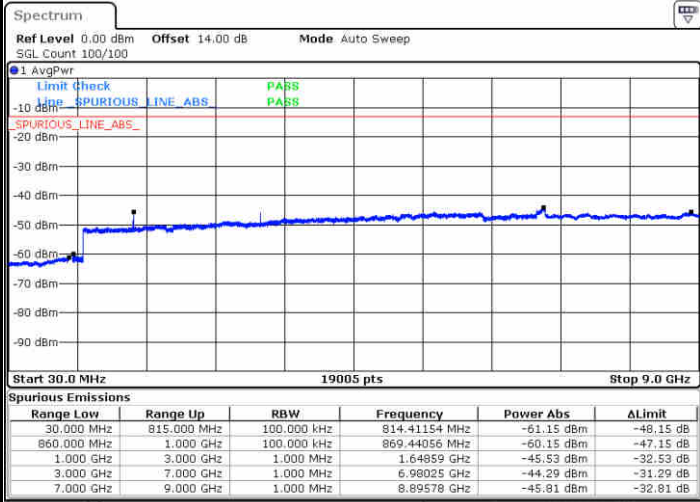

Highest Channel / 64QAM

LTE Band 4/ 10MHz

Lowest Channel / 64QAM

Middle Channel / 64QAM

Highest Channel / 64QAM

LTE Band 4/ 15MHz

Lowest Channel / 64QAM

Middle Channel / 64QAM

Highest Channel / 64QAM

LTE Band 5 / 1.4MHz

Lowest Channel / QPSK

Lowest Channel / 16QAM

Date: 27.JUN.2018 20:25:45

Date: 27.JUN.2018 20:26:42

Middle Channel / QPSK

Middle Channel / 16QAM

Date: 27.JUN.2018 20:28:18

Date: 27.JUN.2018 20:29:14

LTE Band 5 / 1.4MHz

Highest Channel / QPSK

Date: 27 JUN 2018 20:37:27

Highest Channel / 16QAM

Date: 27 JUN 2018 20:38:23

LTE Band 5 / 3MHz