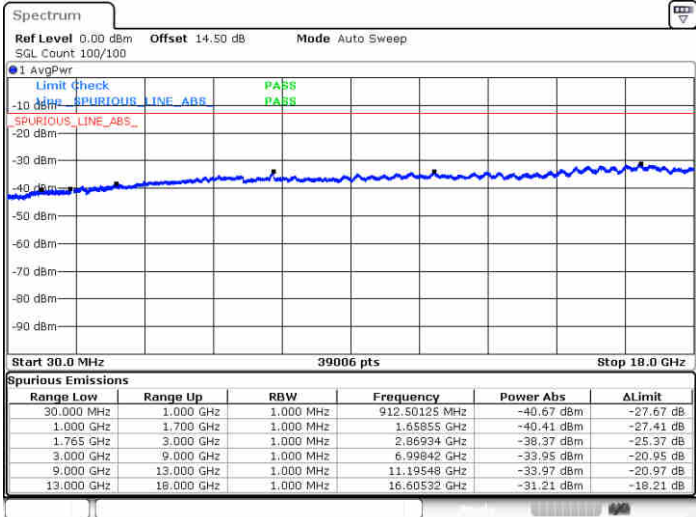

Date: 29 JUN 2018 22:08:27

Highest Channel / QPSK

Date: 29 JUN 2018 22:14:31

Highest Channel / 16QAM

Date: 29 JUN 2018 22:15:25

LTE Band 4/ 1.4MHz

Lowest Channel / 64QAM

Middle Channel / 64QAM

Highest Channel / 64QAM

LTE Band 4/ 3MHz

Lowest Channel / 64QAM

Middle Channel / 64QAM

Highest Channel / 64QAM

LTE Band 4/ 5MHz

Lowest Channel / 64QAM

Middle Channel / 64QAM

Highest Channel / 64QAM

LTE Band 4/ 10MHz

Lowest Channel / 64QAM

Middle Channel / 64QAM

Highest Channel / 64QAM

LTE Band 4/ 15MHz

Lowest Channel / 64QAM

Middle Channel / 64QAM