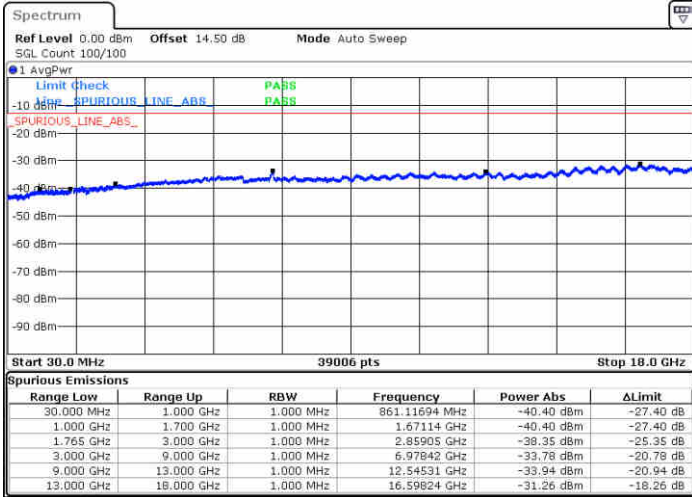

Highest Channel / 64QAM

LTE Band 4/ 3MHz

Lowest Channel / 64QAM

Middle Channel / 64QAM

Highest Channel / 64QAM

LTE Band 4/ 5MHz

Lowest Channel / 64QAM

Middle Channel / 64QAM

Highest Channel / 64QAM

LTE Band 4/ 10MHz

Lowest Channel / 64QAM

Middle Channel / 64QAM

Highest Channel / 64QAM

LTE Band 4/ 15MHz

Lowest Channel / 64QAM

Middle Channel / 64QAM

Highest Channel / 64QAM

LTE Band 5 / 1.4MHz

Lowest Channel / QPSK

Lowest Channel / 16QAM

Date: 27.JUN.2018 20:25:45

Date: 27.JUN.2018 20:26:42

Middle Channel / QPSK

Middle Channel / 16QAM