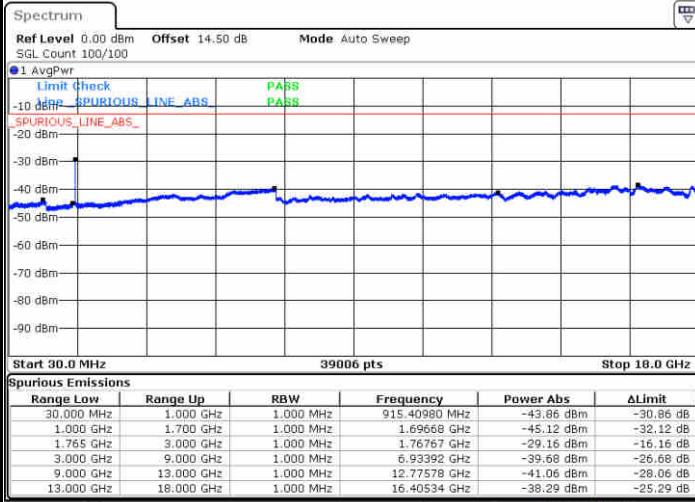

Date: 29 JUN 2018 21:42:43

LTE Band 4 / 15MHz

Lowest Channel / QPSK

Date: 29 JUN 2018 21:48:47

Lowest Channel / 16QAM

Date: 29 JUN 2018 21:49:40

Middle Channel / QPSK

Date: 29 JUN 2018 21:51:13

Middle Channel / 16QAM

Date: 29 JUN 2018 21:52:07

LTE Band 4 / 15MHz

Highest Channel / QPSK

Date: 29 JUN 2018 21:58:11

Highest Channel / 16QAM

Date: 29 JUN 2018 21:59:04

LTE Band 4 / 20MHz

Lowest Channel / QPSK

Date: 29 JUN 2018 22:05:08

Lowest Channel / 16QAM

Date: 29 JUN 2018 22:06:01

LTE Band 4 / 20MHz

Middle Channel / QPSK

Date: 29 JUN 2018 22:07:34

Middle Channel / 16QAM

Date: 29 JUN 2018 22:08:27

Highest Channel / QPSK

Date: 29 JUN 2018 22:14:31

Highest Channel / 16QAM

Date: 29 JUN 2018 22:15:25

LTE Band 4/ 1.4MHz

Lowest Channel / 64QAM

Middle Channel / 64QAM