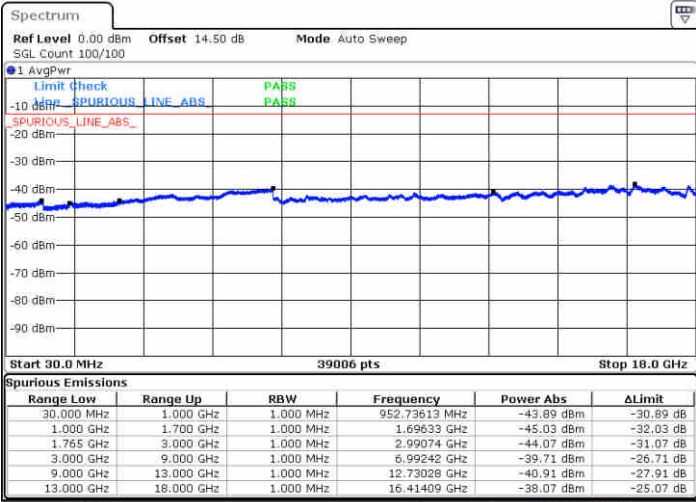

Lowest Channel / QPSK

Date: 29 JUN 2018 20:59:45

Lowest Channel / 16QAM

Date: 29 JUN 2018 21:00:38

LTE Band 4 / 3MHz

Middle Channel / QPSK

Date: 29 JUN 2018 21:02:11

Middle Channel / 16QAM

Date: 29 JUN 2018 21:03:04

Highest Channel / QPSK

Date: 29 JUN 2018 21:09:08

Highest Channel / 16QAM

Date: 29 JUN 2018 21:10:02

LTE Band 4 / 5MHz

Lowest Channel / QPSK

Lowest Channel / 16QAM

Date: 29 JUN 2018 21:16:06

Date: 29 JUN 2018 21:16:59

Middle Channel / QPSK

Middle Channel / 16QAM

Date: 29 JUN 2018 21:18:32

Date: 29 JUN 2018 21:19:25

LTE Band 4 / 5MHz

Highest Channel / QPSK