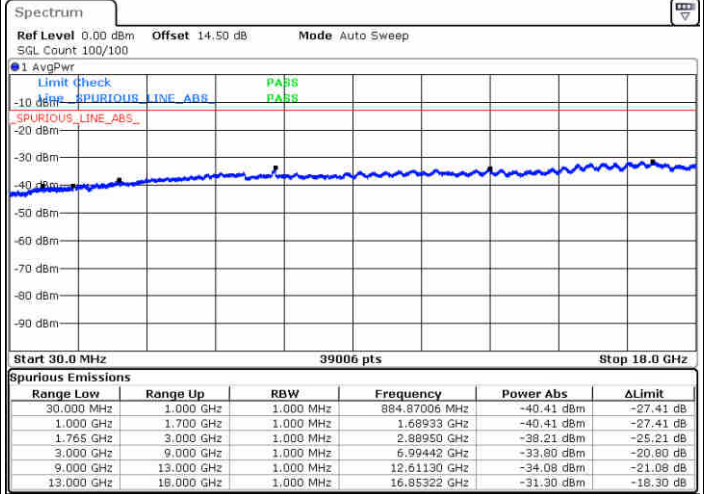

Date: 29 JUN 2018 22:08:27

Highest Channel / QPSK

Date: 29 JUN 2018 22:14:31

Highest Channel / 16QAM

Date: 29 JUN 2018 22:15:25

LTE Band 4/ 1.4MHz

Lowest Channel / 64QAM

Middle Channel / 64QAM

Highest Channel / 64QAM

LTE Band 4/ 3MHz

Lowest Channel / 64QAM

Middle Channel / 64QAM

Highest Channel / 64QAM

LTE Band 4/ 5MHz

Lowest Channel / 64QAM

Middle Channel / 64QAM

Highest Channel / 64QAM

LTE Band 4/ 10MHz

Lowest Channel / 64QAM

Middle Channel / 64QAM

Highest Channel / 64QAM

LTE Band 4/ 15MHz

Lowest Channel / 64QAM

Middle Channel / 64QAM

Highest Channel / 64QAM

LTE Band 5 / 1.4MHz

Lowest Channel / QPSK

Lowest Channel / 16QAM

Date: 27.JUN.2018 20:25:45

Date: 27.JUN.2018 20:26:42

Middle Channel / QPSK

Middle Channel / 16QAM