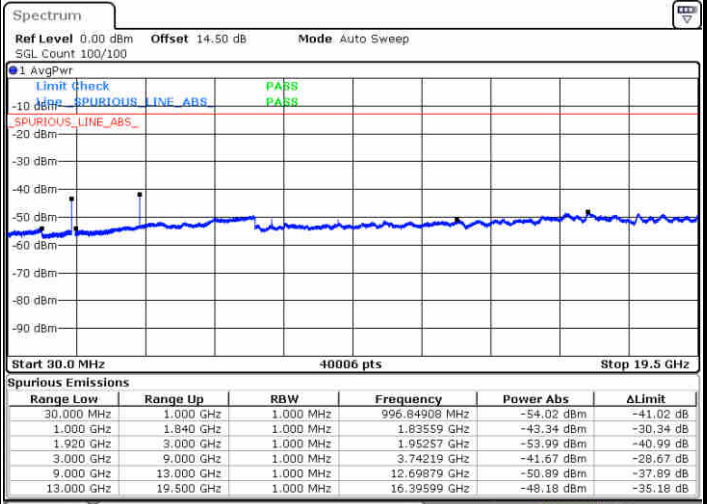

LTE Band 2 / 20MHz

Middle Channel / QPSK

Middle Channel / 16QAM

Date: 30 JUN 2018 17:15:11

Date: 30 JUN 2018 17:16:05

Highest Channel / QPSK

Highest Channel / 16QAM

Date: 30 JUN 2018 17:22:10

Date: 30 JUN 2018 17:23:04

LTE Band 2 / 1.4MHz

Lowest Channel / 64QAM

Middle Channel / 64QAM

Date: 30 JUN 2018 17:36:50

Date: 30 JUN 2018 17:38:05

Highest Channel / 64QAM

Date: 30 JUN 2018 17:41:35