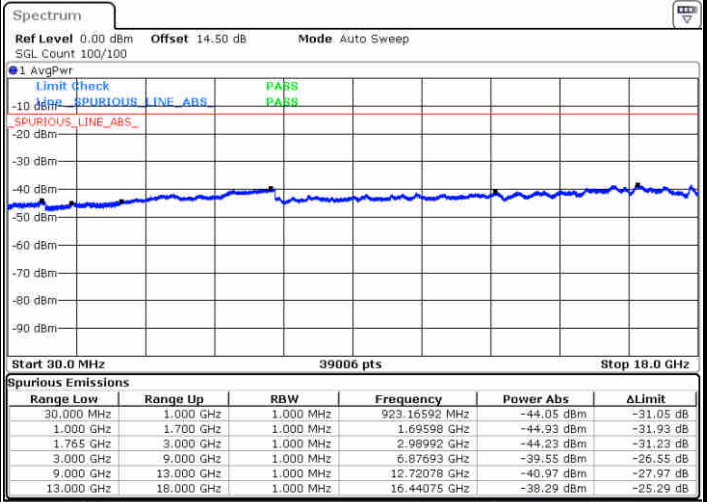

Lowest Channel / QPSK

Date: 29 JUN 2018 20:59:45

Lowest Channel / 16QAM

Date: 29 JUN 2018 21:00:38

LTE Band 4 / 3MHz

Middle Channel / QPSK

Date: 29 JUN 2018 21:02:11

Middle Channel / 16QAM

Date: 29 JUN 2018 21:03:04

Highest Channel / QPSK

Date: 29 JUN 2018 21:09:08

Highest Channel / 16QAM

Date: 29 JUN 2018 21:10:02

LTE Band 4 / 5MHz

Lowest Channel / QPSK

Lowest Channel / 16QAM

Date: 29 JUN 2018 21:16:06

Date: 29 JUN 2018 21:16:59

Middle Channel / QPSK

Middle Channel / 16QAM

Date: 29 JUN 2018 21:18:32

Date: 29 JUN 2018 21:19:25

LTE Band 4 / 5MHz

Highest Channel / QPSK

Date: 29 JUN 2018 21:25:29

Highest Channel / 16QAM

Date: 29 JUN 2018 21:26:23

LTE Band 4 / 10MHz

Lowest Channel / QPSK

Date: 29 JUN 2018 21:32:27

Lowest Channel / 16QAM

Date: 29 JUN 2018 21:33:20