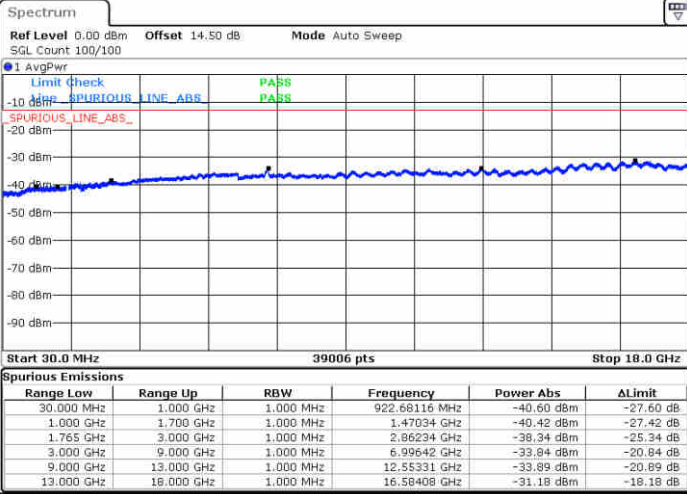

Date: 29 JUN 2018 22:08:27

Highest Channel / QPSK

Date: 29 JUN 2018 22:14:31

Highest Channel / 16QAM

Date: 29 JUN 2018 22:15:25

LTE Band 4/ 1.4MHz

Lowest Channel / 64QAM

Middle Channel / 64QAM

Highest Channel / 64QAM

LTE Band 4/ 3MHz

Lowest Channel / 64QAM

Middle Channel / 64QAM

Highest Channel / 64QAM

LTE Band 4/ 5MHz

Lowest Channel / 64QAM

Middle Channel / 64QAM

Highest Channel / 64QAM

LTE Band 4/ 10MHz

Lowest Channel / 64QAM

Middle Channel / 64QAM

Highest Channel / 64QAM

LTE Band 4/ 15MHz

Lowest Channel / 64QAM

Middle Channel / 64QAM

Highest Channel / 64QAM

LTE Band 5 / 1.4MHz

Lowest Channel / QPSK

Lowest Channel / 16QAM

Date: 27.JUN.2018 20:25:45

Date: 27.JUN.2018 20:26:42

Middle Channel / QPSK

Middle Channel / 16QAM