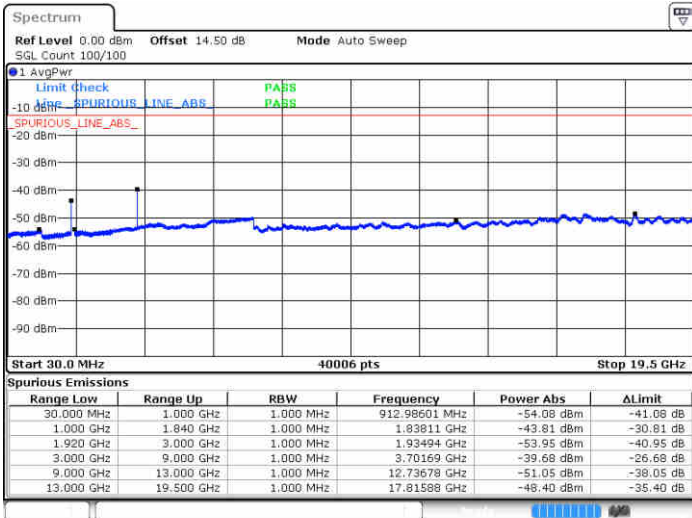

Lowest Channel / 64QAM

Middle Channel / 64QAM

Date: 30 JUN 2018 17:53:23

Date: 30 JUN 2018 17:54:37

Highest Channel / 64QAM

Date: 30 JUN 2018 17:58:08

LTE Band 2 / 10MHz

Lowest Channel / 64QAM

Middle Channel / 64QAM

Highest Channel / 64QAM

Highest Channel / 64QAM

LTE Band 2 / 15MHz

Lowest Channel / 64QAM

Middle Channel / 64QAM

Date: 30 JUN 2018 18:09:55

Date: 30 JUN 2018 18:11:09

Highest Channel / 64QAM

Date: 30 JUN 2018 18:14:40

LTE Band 2 / 20MHz

Lowest Channel / 64QAM

Middle Channel / 64QAM

Date: 30 JUN.2016 18:18:10

Date: 30 JUN.2016 18:19:24

Highest Channel / 64QAM