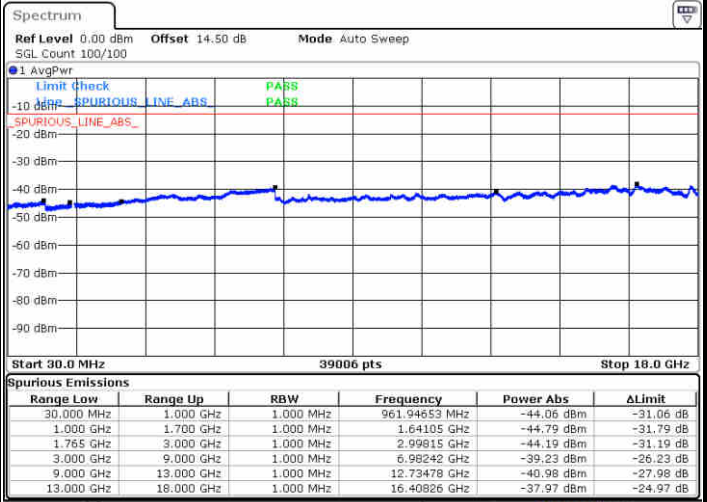

Date: 29 JUN 2018 21:25:29

Highest Channel / 16QAM

Date: 29 JUN 2018 21:26:23

LTE Band 4 / 10MHz

Lowest Channel / QPSK

Date: 29 JUN 2018 21:32:27

Lowest Channel / 16QAM

Date: 29 JUN 2018 21:33:20

LTE Band 4 / 10MHz

Middle Channel / QPSK

Middle Channel / 16QAM

Date: 29 JUN 2018 21:34:52

Date: 29 JUN 2018 21:35:46

Highest Channel / QPSK

Highest Channel / 16QAM

Date: 29 JUN 2018 21:41:50

Date: 29 JUN 2018 21:42:43

LTE Band 4 / 15MHz

Lowest Channel / QPSK

Date: 29 JUN 2018 21:48:47

Lowest Channel / 16QAM

Date: 29 JUN 2018 21:49:40

Middle Channel / QPSK

Date: 29 JUN 2018 21:51:13

Middle Channel / 16QAM

Date: 29 JUN 2018 21:52:07

LTE Band 4 / 15MHz

Highest Channel / QPSK

Date: 29 JUN 2018 21:58:11

Highest Channel / 16QAM

Date: 29 JUN 2018 21:59:04

LTE Band 4 / 20MHz