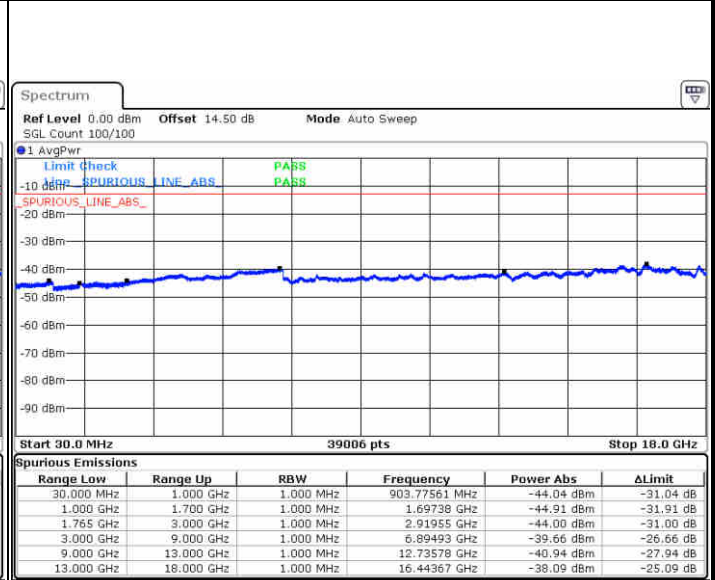

Middle Channel / 16QAM

Date: 29 JUN 2018 21:52:07

LTE Band 4 / 15MHz

Highest Channel / QPSK

Date: 29 JUN 2018 21:58:11

Highest Channel / 16QAM

Date: 29 JUN 2018 21:59:04

LTE Band 4 / 20MHz

Lowest Channel / QPSK

Date: 29 JUN 2018 22:05:08

Lowest Channel / 16QAM

Date: 29 JUN 2018 22:06:01

LTE Band 4 / 20MHz

Middle Channel / QPSK

Date: 29 JUN 2018 22:07:34

Middle Channel / 16QAM

Date: 29 JUN 2018 22:08:27

Highest Channel / QPSK

Date: 29 JUN 2018 22:14:31

Highest Channel / 16QAM

Date: 29 JUN 2018 22:15:25

LTE Band 4/ 1.4MHz

Lowest Channel / 64QAM

Middle Channel / 64QAM