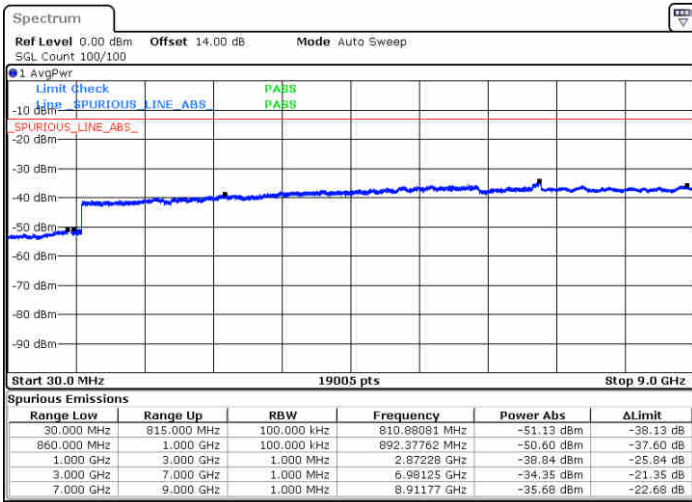

Date: 27.JUN.2018 21:40:52

LTE Band 5 / 1.4MHz

Lowest Channel / 64QAM

Middle Channel / 64QAM

Highest Channel / 64QAM

LTE Band 5 / 3MHz

Lowest Channel / 64QAM

Middle Channel / 64QAM

Highest Channel / 64QAM

LTE Band 5 / 5MHz

Lowest Channel / 64QAM

Middle Channel / 64QAM

Highest Channel / 64QAM

LTE Band 5 / 10MHz

LTE Band 7 / 5MHz

Lowest Channel / QPSK