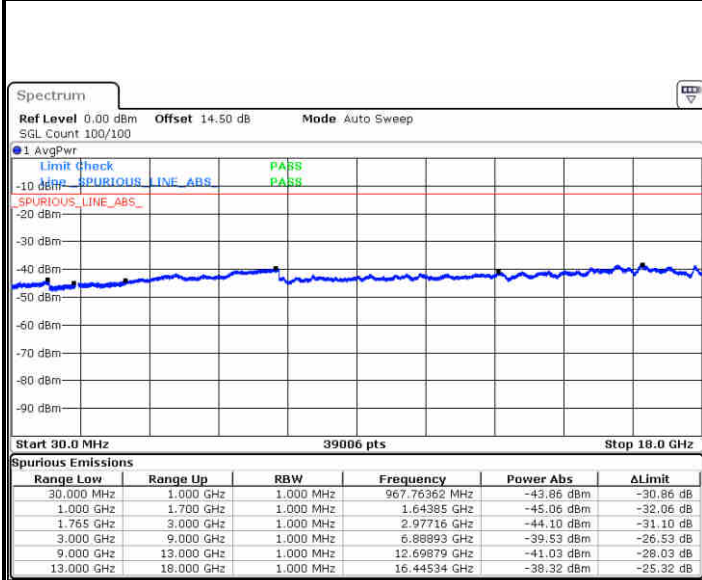

Date: 29 JUN 2018 20:45:50

Date: 29 JUN 2018 20:46:44

LTE Band 4 / 1.4MHz

Highest Channel / QPSK

Date: 29 JUN 2018 20:52:48

Highest Channel / 16QAM

Date: 29 JUN 2018 20:53:41

LTE Band 4 / 3MHz

Lowest Channel / QPSK

Date: 29 JUN 2018 20:59:45

Lowest Channel / 16QAM

Date: 29 JUN 2018 21:00:38

LTE Band 4 / 3MHz

Middle Channel / QPSK

Date: 29 JUN 2018 21:02:11

Middle Channel / 16QAM

Date: 29 JUN 2018 21:03:04

Highest Channel / QPSK

Date: 29 JUN 2018 21:09:08

Highest Channel / 16QAM

Date: 29 JUN 2018 21:10:02

LTE Band 4 / 5MHz

Lowest Channel / QPSK

Lowest Channel / 16QAM