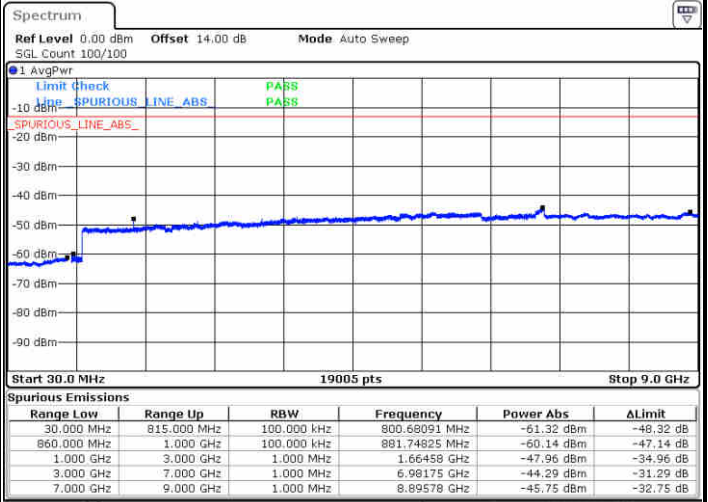

Date: 27.JUN.2018 20:50:05

Highest Channel / QPSK

Date: 27.JUN.2018 20:58:17

Highest Channel / 16QAM

Date: 27.JUN.2018 20:59:13

LTE Band 5 / 5MHz

Lowest Channel / QPSK

Date: 27.JUN.2018 21:07:26

Lowest Channel / 16QAM

Date: 27.JUN.2018 21:08:22

Middle Channel / QPSK

Date: 27.JUN.2018 21:09:59

Middle Channel / 16QAM

Date: 27.JUN.2018 21:10:54

LTE Band 5 / 5MHz

Highest Channel / QPSK

Date: 27.JUN.2018 21:19:07

Highest Channel / 16QAM

Date: 27.JUN.2018 21:20:03

LTE Band 5 / 10MHz

Lowest Channel / QPSK

Date: 27.JUN.2018 21:28:15

Lowest Channel / 16QAM

Date: 27.JUN.2018 21:29:11

LTE Band 5 / 10MHz

Middle Channel / QPSK

Middle Channel / 16QAM

Date: 27.JUN.2018 21:30:47

Date: 27.JUN.2018 21:31:43

Highest Channel / QPSK

Highest Channel / 16QAM

Date: 27.JUN.2018 21:39:55