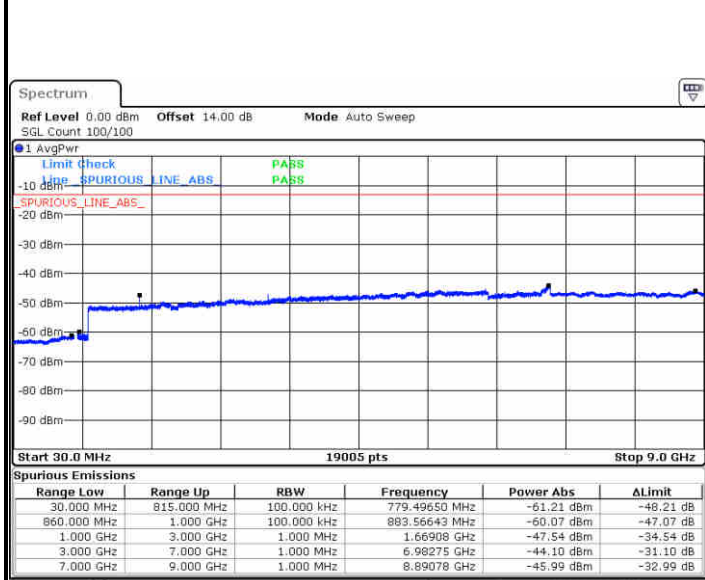

Lowest Channel / QPSK

Date: 27 JUN 2018 20:46:36

Lowest Channel / 16QAM

Date: 27 JUN 2018 20:47:32

LTE Band 5 / 3MHz

Middle Channel / QPSK

Date: 27.JUN.2018 20:49:09

Middle Channel / 16QAM

Date: 27.JUN.2018 20:50:05

Highest Channel / QPSK

Date: 27.JUN.2018 20:58:17

Highest Channel / 16QAM

Date: 27.JUN.2018 20:59:13

LTE Band 5 / 5MHz

Lowest Channel / QPSK

Date: 27.JUN.2018 21:07:26

Lowest Channel / 16QAM

Date: 27.JUN.2018 21:08:22

Middle Channel / QPSK

Date: 27.JUN.2018 21:09:59

Middle Channel / 16QAM

Date: 27.JUN.2018 21:10:54

LTE Band 5 / 5MHz

Highest Channel / QPSK

Date: 27.JUN.2018 21:19:07

Highest Channel / 16QAM

Date: 27.JUN.2018 21:20:03

LTE Band 5 / 10MHz

Lowest Channel / QPSK

Date: 27.JUN.2018 21:28:15

Lowest Channel / 16QAM

Date: 27.JUN.2018 21:29:11