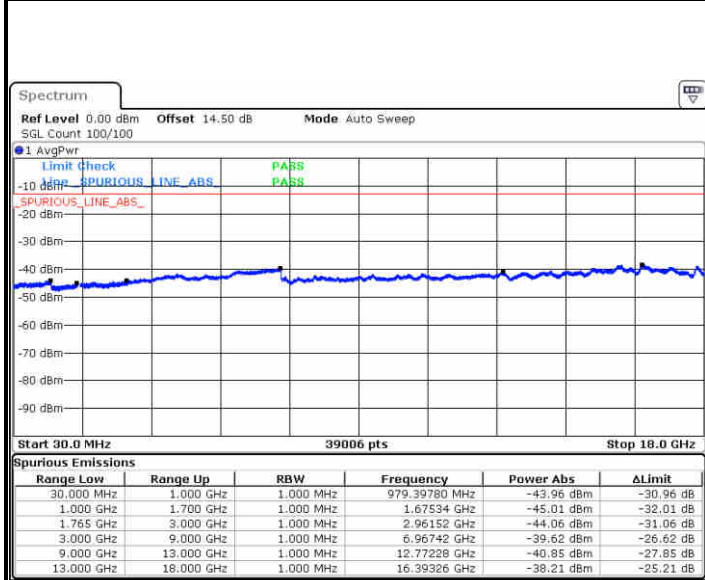

Date: 29 JUN 2018 21:03:04

Highest Channel / QPSK

Date: 29 JUN 2018 21:09:08

Highest Channel / 16QAM

Date: 29 JUN 2018 21:10:02

LTE Band 4 / 5MHz

Lowest Channel / QPSK

Lowest Channel / 16QAM

Date: 29 JUN 2018 21:16:06

Date: 29 JUN 2018 21:16:59

Middle Channel / QPSK

Middle Channel / 16QAM

Date: 29 JUN 2018 21:18:32

Date: 29 JUN 2018 21:19:25

LTE Band 4 / 5MHz

Highest Channel / QPSK

Date: 29 JUN 2018 21:25:29

Highest Channel / 16QAM

Date: 29 JUN 2018 21:26:23

LTE Band 4 / 10MHz

Lowest Channel / QPSK

Date: 29 JUN 2018 21:32:27

Lowest Channel / 16QAM

Date: 29 JUN 2018 21:33:20