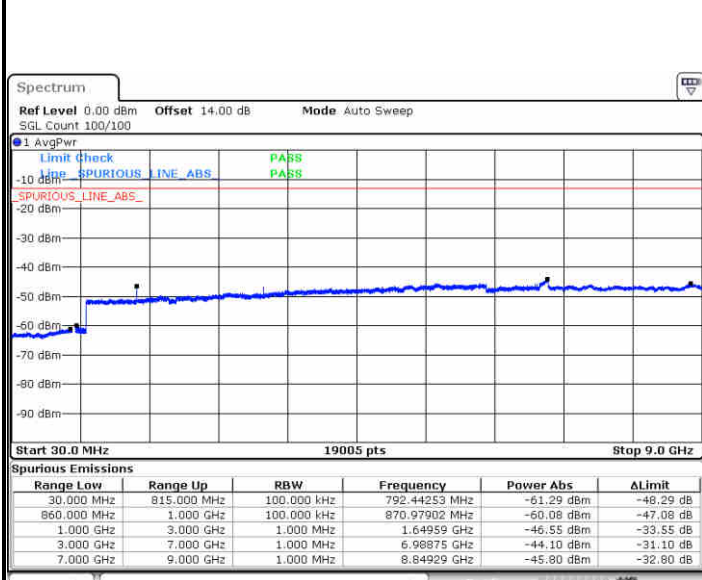

Date: 27.JUN.2018 20:50:05

Highest Channel / QPSK

Date: 27.JUN.2018 20:58:17

Highest Channel / 16QAM

Date: 27.JUN.2018 20:59:13

LTE Band 5 / 5MHz

Lowest Channel / QPSK

Date: 27.JUN.2018 21:07:26

Lowest Channel / 16QAM

Date: 27.JUN.2018 21:08:22

Middle Channel / QPSK

Date: 27.JUN.2018 21:09:59

Middle Channel / 16QAM

Date: 27.JUN.2018 21:10:54

LTE Band 5 / 5MHz

Highest Channel / QPSK

Date: 27.JUN.2018 21:19:07

Highest Channel / 16QAM

Date: 27.JUN.2018 21:20:03

LTE Band 5 / 10MHz

Lowest Channel / QPSK

Date: 27.JUN.2018 21:28:15

Lowest Channel / 16QAM

Date: 27.JUN.2018 21:29:11

LTE Band 5 / 10MHz

Middle Channel / QPSK

Middle Channel / 16QAM

Date: 27.JUN.2018 21:30:47

Date: 27.JUN.2018 21:31:43

Highest Channel / QPSK

Highest Channel / 16QAM

Date: 27.JUN.2018 21:39:55