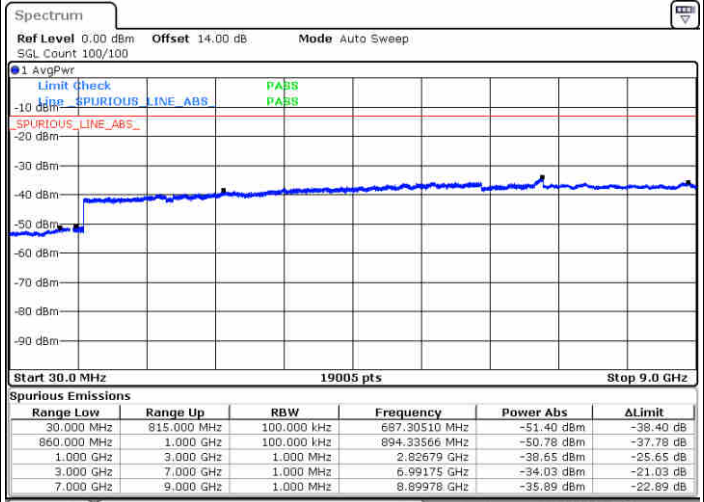

Date: 27.JUN.2018 21:40:52

LTE Band 5 / 1.4MHz

Lowest Channel / 64QAM

Middle Channel / 64QAM

Highest Channel / 64QAM

LTE Band 5 / 3MHz

Lowest Channel / 64QAM

Middle Channel / 64QAM

Highest Channel / 64QAM

LTE Band 5 / 5MHz

Lowest Channel / 64QAM

Middle Channel / 64QAM

Highest Channel / 64QAM

LTE Band 5 / 10MHz

LTE Band 7 / 5MHz

Lowest Channel / QPSK