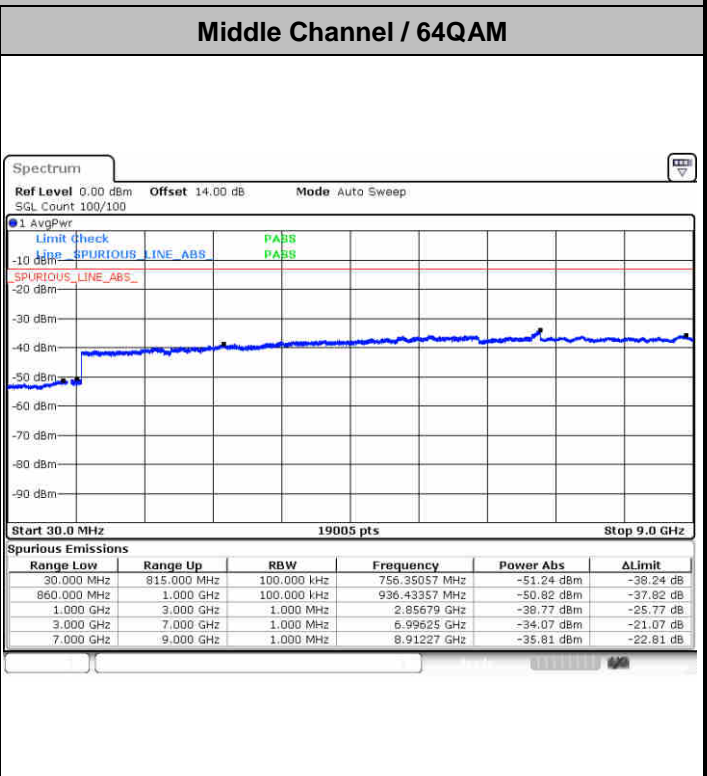

LTE Band 5 / 10MHz

Middle Channel / QPSK

Middle Channel / 16QAM

Date: 27.JUN.2018 21:30:47

Date: 27.JUN.2018 21:31:43

Highest Channel / QPSK

Highest Channel / 16QAM

Date: 27.JUN.2018 21:39:55

Date: 27.JUN.2018 21:40:52

LTE Band 5 / 1.4MHz

Lowest Channel / 64QAM

Middle Channel / 64QAM

Highest Channel / 64QAM

LTE Band 5 / 3MHz

Lowest Channel / 64QAM

Middle Channel / 64QAM

Highest Channel / 64QAM

LTE Band 5 / 5MHz

Lowest Channel / 64QAM

Middle Channel / 64QAM

Highest Channel / 64QAM

LTE Band 5 / 10MHz

LTE Band 7 / 5MHz

Lowest Channel / QPSK

Lowest Channel / 16QAM

Middle Channel / QPSK

Middle Channel / 16QAM