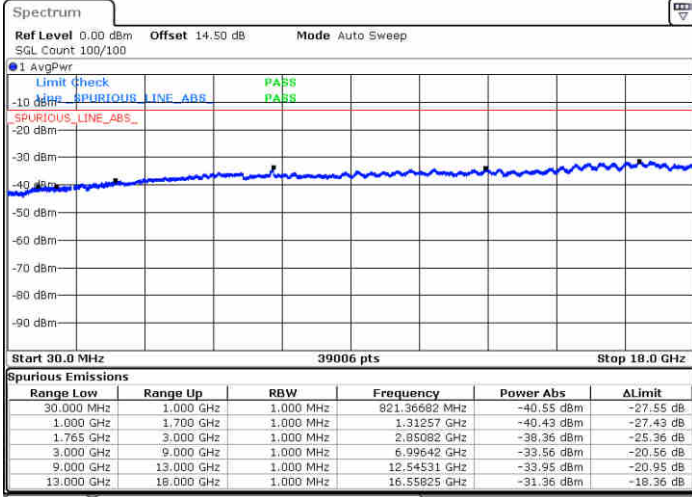

Highest Channel / 64QAM

LTE Band 4/ 3MHz

Lowest Channel / 64QAM

Middle Channel / 64QAM

Highest Channel / 64QAM

LTE Band 4/ 5MHz

Lowest Channel / 64QAM

Middle Channel / 64QAM

Highest Channel / 64QAM

LTE Band 4/ 10MHz

Lowest Channel / 64QAM

Middle Channel / 64QAM

Highest Channel / 64QAM

LTE Band 4/ 15MHz

Lowest Channel / 64QAM

Middle Channel / 64QAM

Highest Channel / 64QAM

LTE Band 5 / 1.4MHz

Lowest Channel / QPSK

Lowest Channel / 16QAM

Date: 27.JUN.2018 20:25:45

Date: 27.JUN.2018 20:26:42

Middle Channel / QPSK

Middle Channel / 16QAM