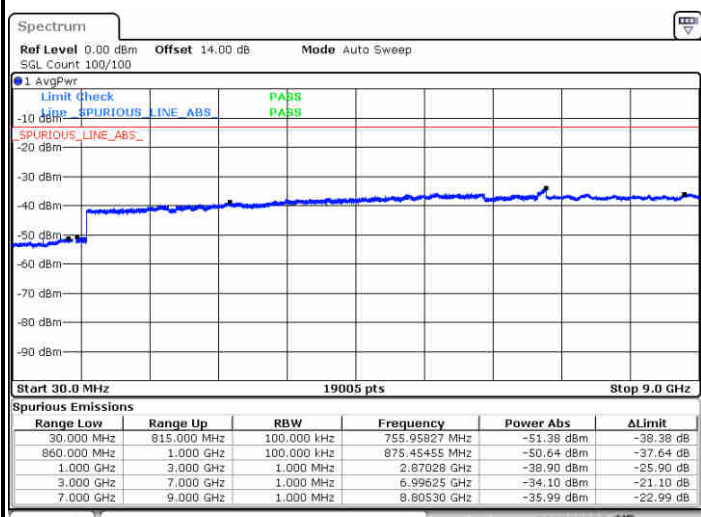

LTE Band 5 / 10MHz

Middle Channel / QPSK

Middle Channel / 16QAM

Date: 27.JUN.2018 21:30:47

Date: 27.JUN.2018 21:31:43

Highest Channel / QPSK

Highest Channel / 16QAM

Date: 27.JUN.2018 21:39:55

Date: 27.JUN.2018 21:40:52

LTE Band 5 / 1.4MHz

Lowest Channel / 64QAM

Middle Channel / 64QAM

Highest Channel / 64QAM

LTE Band 5 / 3MHz

Lowest Channel / 64QAM

Middle Channel / 64QAM

Highest Channel / 64QAM

LTE Band 5 / 5MHz

Lowest Channel / 64QAM

Middle Channel / 64QAM

Highest Channel / 64QAM

LTE Band 5 / 10MHz

LTE Band 7 / 5MHz

Lowest Channel / QPSK