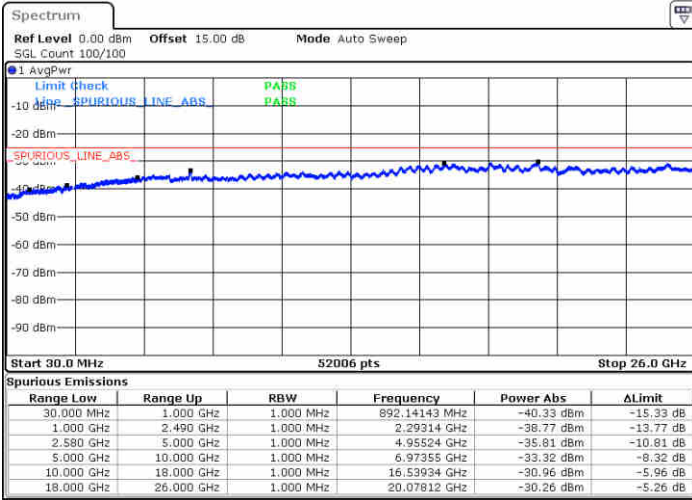

LTE Band 7 / 5MHz

Lowest Channel / QPSK

Lowest Channel / 16QAM