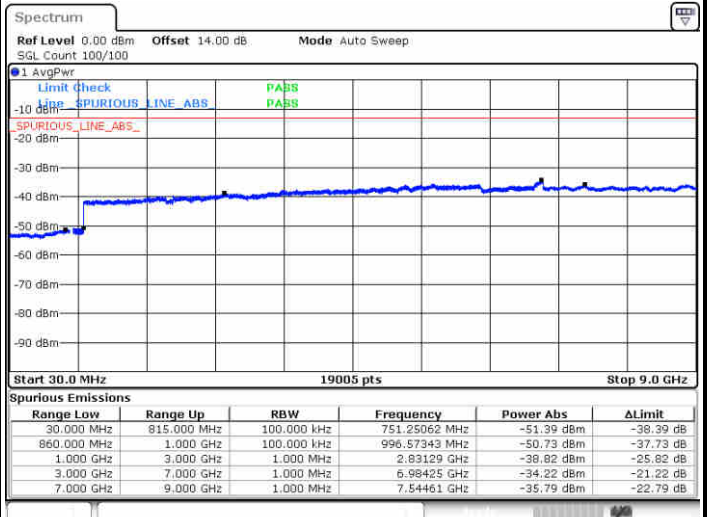

LTE Band 5 / 10MHz

Middle Channel / QPSK

Middle Channel / 16QAM

Date: 27.JUN.2018 21:30:47

Date: 27.JUN.2018 21:31:43

Highest Channel / QPSK

Highest Channel / 16QAM

Date: 27.JUN.2018 21:39:55

Date: 27.JUN.2018 21:40:52

LTE Band 5 / 1.4MHz

Lowest Channel / 64QAM

Middle Channel / 64QAM

Highest Channel / 64QAM

LTE Band 5 / 3MHz

Lowest Channel / 64QAM

Middle Channel / 64QAM

Highest Channel / 64QAM

LTE Band 5 / 5MHz

Lowest Channel / 64QAM

Middle Channel / 64QAM

Highest Channel / 64QAM

LTE Band 5 / 10MHz

LTE Band 7 / 5MHz

Lowest Channel / QPSK