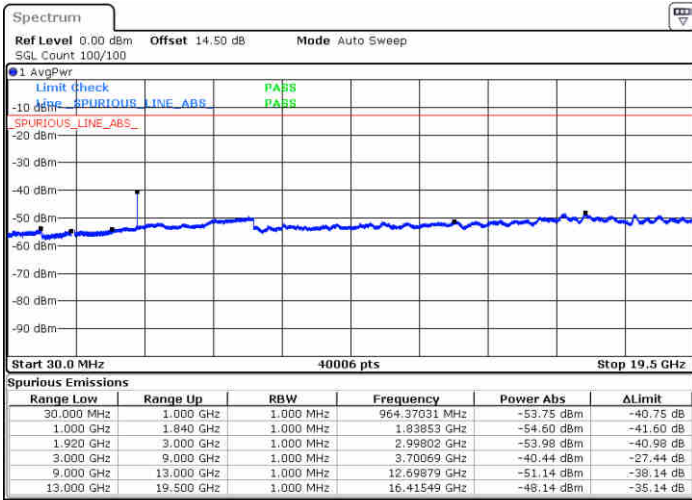

LTE Band 2 / 3MHz

Lowest Channel / 64QAM

Middle Channel / 64QAM

Date: 30 JUN 2018 17:45:06

Date: 30 JUN 2018 17:46:20

Highest Channel / 64QAM

Date: 30 JUN 2018 17:49:52

LTE Band 2 / 5MHz

Lowest Channel / 64QAM

Middle Channel / 64QAM

Date: 30 JUN 2018 17:53:23

Date: 30 JUN 2018 17:54:37

Highest Channel / 64QAM

Date: 30 JUN 2018 17:58:08

LTE Band 2 / 10MHz

Lowest Channel / 64QAM