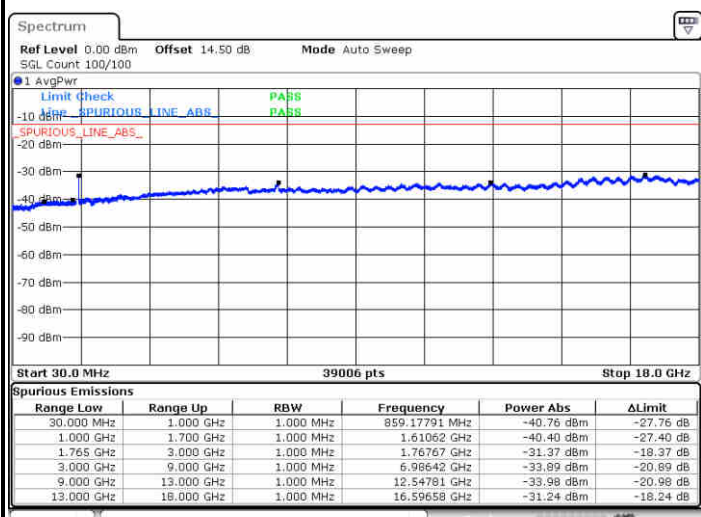

Highest Channel / 64QAM

LTE Band 4/ 3MHz

Lowest Channel / 64QAM

Middle Channel / 64QAM

Highest Channel / 64QAM

LTE Band 4/ 5MHz

Lowest Channel / 64QAM

Middle Channel / 64QAM

Highest Channel / 64QAM

LTE Band 4/ 10MHz

Lowest Channel / 64QAM

Middle Channel / 64QAM

Highest Channel / 64QAM

LTE Band 4/ 15MHz

Lowest Channel / 64QAM

Middle Channel / 64QAM

Highest Channel / 64QAM

LTE Band 5 / 1.4MHz

Lowest Channel / QPSK

Lowest Channel / 16QAM

Date: 27.JUN.2018 20:25:45

Date: 27.JUN.2018 20:26:42

Middle Channel / QPSK

Middle Channel / 16QAM