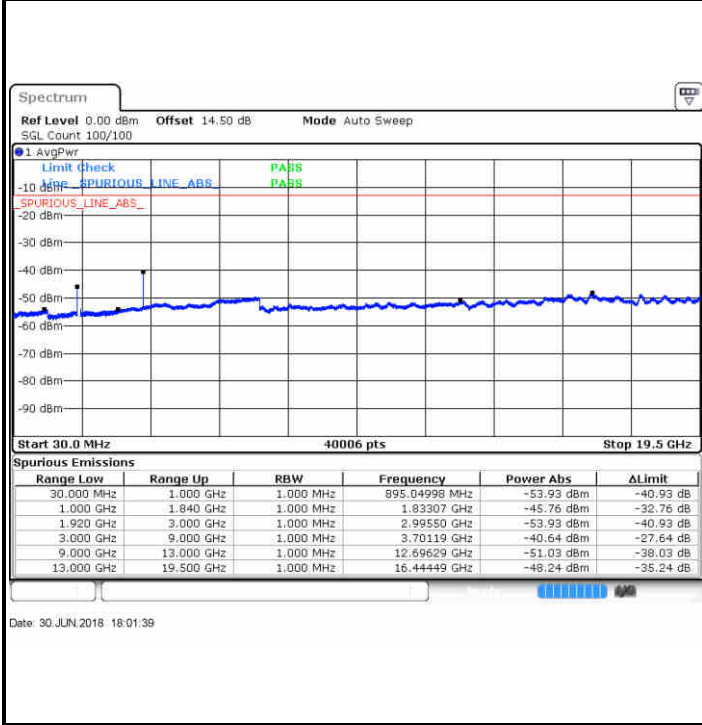

LTE Band 2 / 3MHz

Lowest Channel / 64QAM

Middle Channel / 64QAM

Date: 30 JUN 2018 17:45:06

Date: 30 JUN 2018 17:46:20

Highest Channel / 64QAM

Date: 30 JUN 2018 17:49:52

LTE Band 2 / 5MHz

Lowest Channel / 64QAM

Middle Channel / 64QAM

Date: 30 JUN 2018 17:53:23

Date: 30 JUN 2018 17:54:37

Highest Channel / 64QAM

Date: 30 JUN 2018 17:58:08

LTE Band 2 / 10MHz

Lowest Channel / 64QAM

Middle Channel / 64QAM

Highest Channel / 64QAM

Highest Channel / 64QAM

LTE Band 2 / 15MHz

Lowest Channel / 64QAM

Middle Channel / 64QAM

Date: 30 JUN 2018 18:09:55

Date: 30 JUN 2018 18:11:09

Highest Channel / 64QAM

Date: 30 JUN 2018 18:14:40

LTE Band 2 / 20MHz

Lowest Channel / 64QAM

Middle Channel / 64QAM

Date: 30 JUN.2016 18:18:10

Date: 30 JUN.2016 18:19:24

Highest Channel / 64QAM