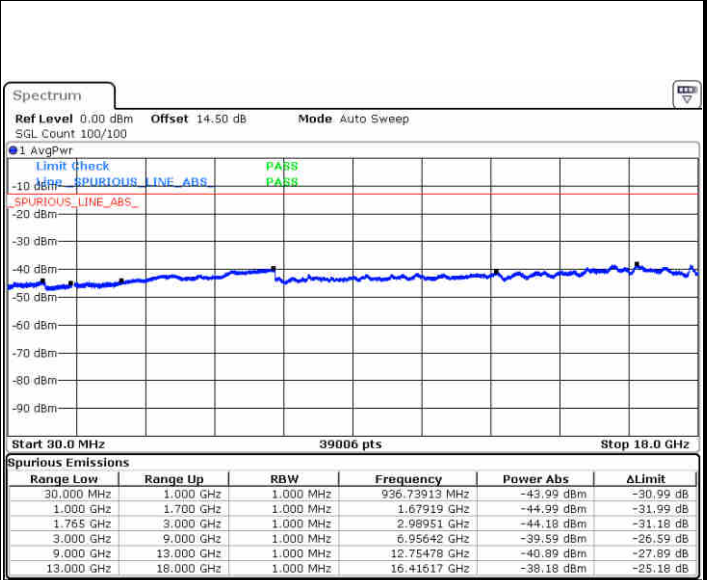

Date: 29 JUN 2018 20:45:50

Date: 29 JUN 2018 20:46:44

LTE Band 4 / 1.4MHz

Highest Channel / QPSK

Date: 29 JUN 2018 20:52:48

Highest Channel / 16QAM

Date: 29 JUN 2018 20:53:41

LTE Band 4 / 3MHz

Lowest Channel / QPSK

Date: 29 JUN 2018 20:59:45

Lowest Channel / 16QAM

Date: 29 JUN 2018 21:00:38

LTE Band 4 / 3MHz

Middle Channel / QPSK

Date: 29 JUN 2018 21:02:11

Middle Channel / 16QAM

Date: 29 JUN 2018 21:03:04

Highest Channel / QPSK

Date: 29 JUN 2018 21:09:08

Highest Channel / 16QAM

Date: 29 JUN 2018 21:10:02

LTE Band 4 / 5MHz

Lowest Channel / QPSK

Lowest Channel / 16QAM