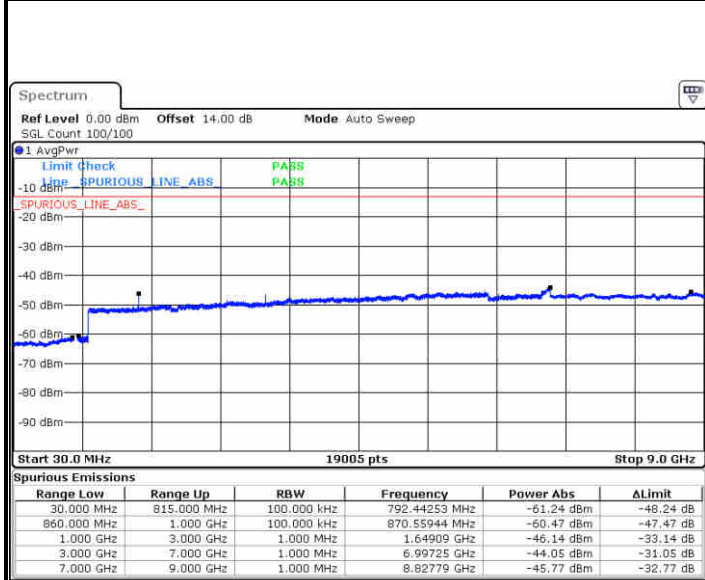

Lowest Channel / QPSK

Date: 27 JUN 2018 20:46:36

Lowest Channel / 16QAM

Date: 27 JUN 2018 20:47:32

LTE Band 5 / 3MHz

Middle Channel / QPSK

Date: 27.JUN.2018 20:49:09

Middle Channel / 16QAM

Date: 27.JUN.2018 20:50:05

Highest Channel / QPSK

Date: 27.JUN.2018 20:58:17

Highest Channel / 16QAM

Date: 27.JUN.2018 20:59:13

LTE Band 5 / 5MHz

Lowest Channel / QPSK

Date: 27.JUN.2018 21:07:26

Lowest Channel / 16QAM

Date: 27.JUN.2018 21:08:22

Middle Channel / QPSK

Date: 27.JUN.2018 21:09:59

Middle Channel / 16QAM

Date: 27.JUN.2018 21:10:54

LTE Band 5 / 5MHz

Highest Channel / QPSK