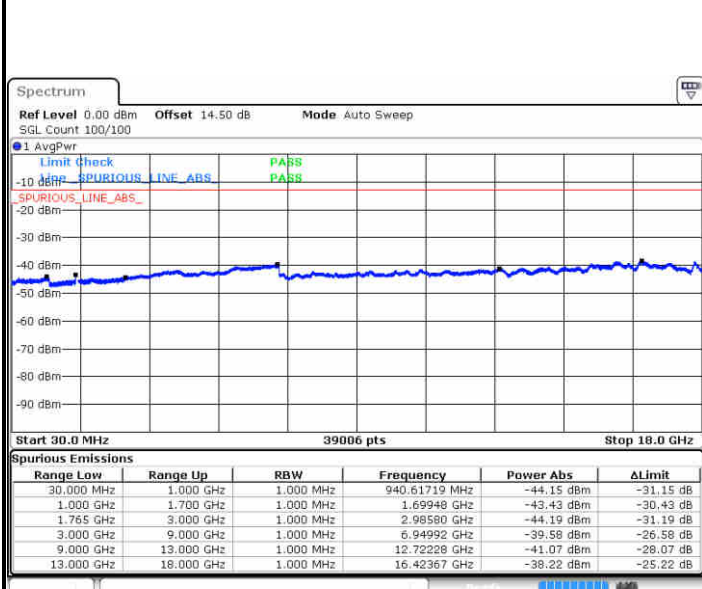

LTE Band 4 / 10MHz

Middle Channel / QPSK

Middle Channel / 16QAM

Date: 29 JUN 2018 21:34:52

Date: 29 JUN 2018 21:35:46

Highest Channel / QPSK

Highest Channel / 16QAM

Date: 29 JUN 2018 21:41:50

Date: 29 JUN 2018 21:42:43

LTE Band 4 / 15MHz

Lowest Channel / QPSK

Date: 29 JUN 2018 21:48:47

Lowest Channel / 16QAM

Date: 29 JUN 2018 21:49:40

Middle Channel / QPSK

Date: 29 JUN 2018 21:51:13

Middle Channel / 16QAM

Date: 29 JUN 2018 21:52:07

LTE Band 4 / 15MHz

Highest Channel / QPSK

Date: 29 JUN 2018 21:58:11

Highest Channel / 16QAM

Date: 29 JUN 2018 21:59:04

LTE Band 4 / 20MHz