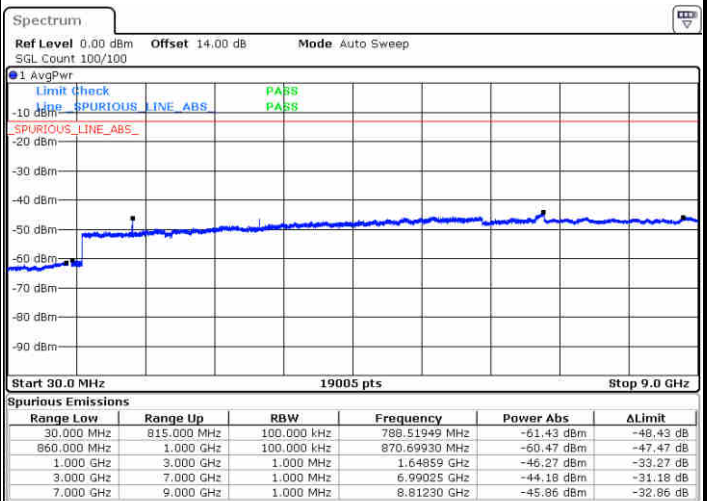

Highest Channel / 64QAM

LTE Band 5 / 1.4MHz

Lowest Channel / QPSK

Lowest Channel / 16QAM

Date: 27.JUN.2018 20:25:45

Date: 27.JUN.2018 20:26:42

Middle Channel / QPSK

Middle Channel / 16QAM

Date: 27.JUN.2018 20:28:18

Date: 27.JUN.2018 20:29:14

LTE Band 5 / 1.4MHz

Highest Channel / QPSK

Date: 27 JUN 2018 20:37:27

Highest Channel / 16QAM

Date: 27 JUN 2018 20:38:23

LTE Band 5 / 3MHz

Lowest Channel / QPSK

Date: 27 JUN 2018 20:46:36

Lowest Channel / 16QAM

Date: 27 JUN 2018 20:47:32

LTE Band 5 / 3MHz

Middle Channel / QPSK

Date: 27.JUN.2018 20:49:09

Middle Channel / 16QAM

Date: 27.JUN.2018 20:50:05

Highest Channel / QPSK

Date: 27.JUN.2018 20:58:17

Highest Channel / 16QAM

Date: 27.JUN.2018 20:59:13

LTE Band 5 / 5MHz

Lowest Channel / QPSK

Date: 27.JUN.2018 21:07:26