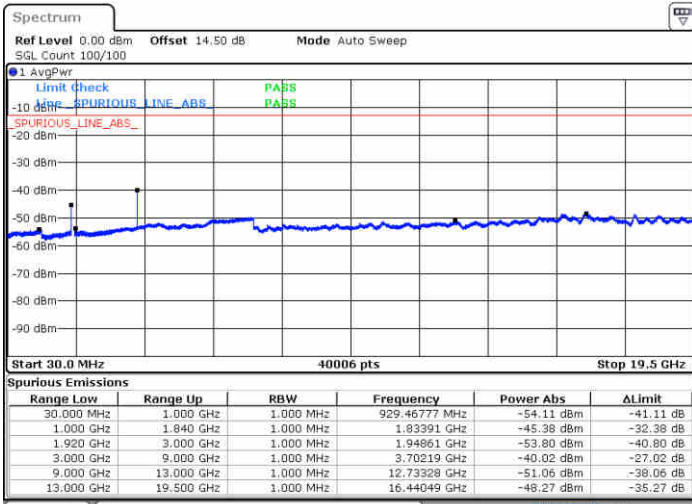

Highest Channel / 64QAM

Date: 30 JUN 2018 18:14:40

LTE Band 2 / 20MHz

Lowest Channel / 64QAM

Middle Channel / 64QAM

Date: 30 JUN.2016 18:18:10

Date: 30 JUN.2016 18:19:24

Highest Channel / 64QAM

Date: 30 JUN.2016 18:22:55

LTE Band 4 / 1.4MHz

Lowest Channel / QPSK

Lowest Channel / 16QAM

Date: 29 JUN 2018 20:43:24

Date: 29 JUN 2018 20:44:18

Middle Channel / QPSK

Middle Channel / 16QAM

Date: 29 JUN 2018 20:45:50

Date: 29 JUN 2018 20:46:44

LTE Band 4 / 1.4MHz

Highest Channel / QPSK

Date: 29 JUN 2018 20:52:48

Highest Channel / 16QAM

Date: 29 JUN 2018 20:53:41

LTE Band 4 / 3MHz