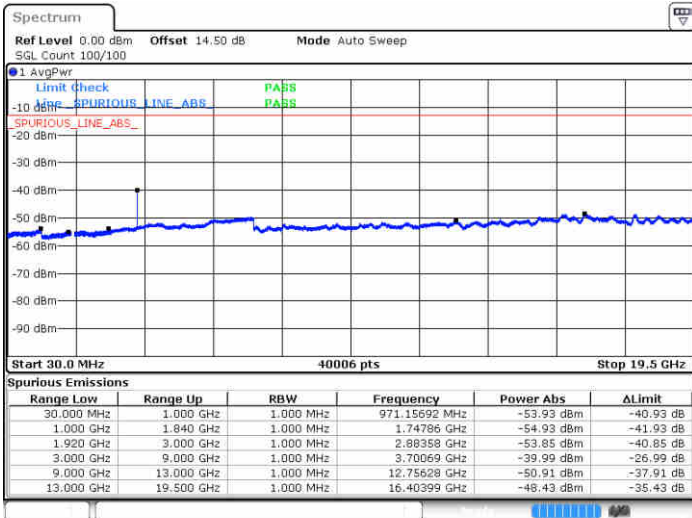

LTE Band 2 / 20MHz

Middle Channel / QPSK

Middle Channel / 16QAM

Date: 30 JUN 2018 17:15:11

Date: 30 JUN 2018 17:16:05

Highest Channel / QPSK

Highest Channel / 16QAM

Date: 30 JUN 2018 17:22:10

Date: 30 JUN 2018 17:23:04

LTE Band 2 / 1.4MHz

Lowest Channel / 64QAM

Middle Channel / 64QAM

Date: 30 JUN 2018 17:36:50

Date: 30 JUN 2018 17:38:05

Highest Channel / 64QAM

Date: 30 JUN 2018 17:41:35