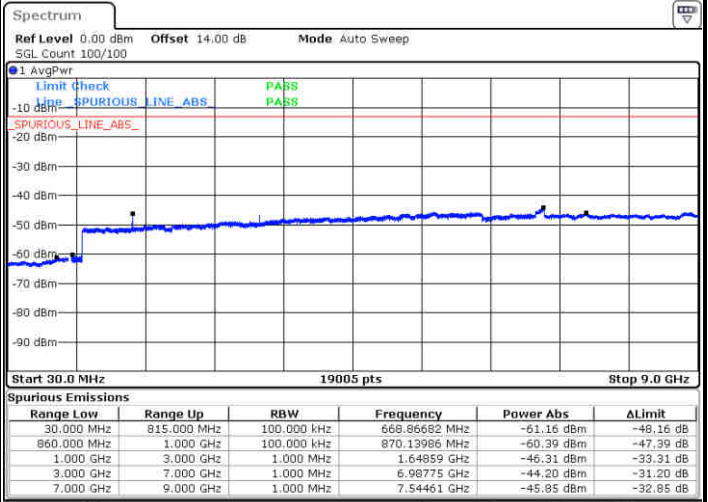

Highest Channel / 64QAM

LTE Band 4/ 10MHz

Lowest Channel / 64QAM

Middle Channel / 64QAM

Highest Channel / 64QAM

LTE Band 4/ 15MHz

Lowest Channel / 64QAM

Middle Channel / 64QAM

Highest Channel / 64QAM

LTE Band 5 / 1.4MHz

Lowest Channel / QPSK

Lowest Channel / 16QAM

Date: 27.JUN.2018 20:25:45

Date: 27.JUN.2018 20:26:42

Middle Channel / QPSK

Middle Channel / 16QAM

Date: 27.JUN.2018 20:28:18

Date: 27.JUN.2018 20:29:14

LTE Band 5 / 1.4MHz

Highest Channel / QPSK

Date: 27 JUN 2018 20:37:27

Highest Channel / 16QAM

Date: 27 JUN 2018 20:38:23

LTE Band 5 / 3MHz

Lowest Channel / QPSK

Date: 27 JUN 2018 20:46:36

Lowest Channel / 16QAM

Date: 27 JUN 2018 20:47:32

LTE Band 5 / 3MHz

Middle Channel / QPSK

Date: 27.JUN.2018 20:49:09

Middle Channel / 16QAM