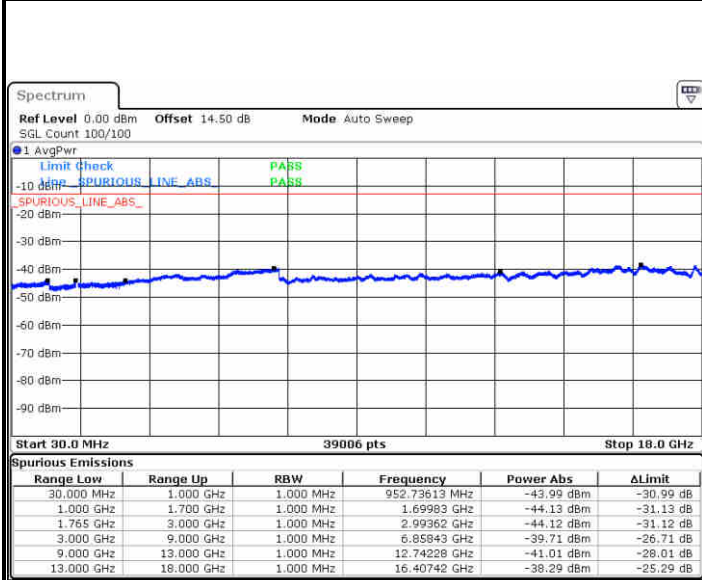

Date: 29 JUN 2018 21:25:29

Highest Channel / 16QAM

Date: 29 JUN 2018 21:26:23

LTE Band 4 / 10MHz

Lowest Channel / QPSK

Date: 29 JUN 2018 21:32:27

Lowest Channel / 16QAM

Date: 29 JUN 2018 21:33:20

LTE Band 4 / 10MHz

Middle Channel / QPSK

Middle Channel / 16QAM

Date: 29 JUN 2018 21:34:52

Date: 29 JUN 2018 21:35:46

Highest Channel / QPSK

Highest Channel / 16QAM

Date: 29 JUN 2018 21:41:50

Date: 29 JUN 2018 21:42:43

LTE Band 4 / 15MHz

Lowest Channel / QPSK

Date: 29 JUN 2018 21:48:47

Lowest Channel / 16QAM

Date: 29 JUN 2018 21:49:40

Middle Channel / QPSK

Date: 29 JUN 2018 21:51:13

Middle Channel / 16QAM

Date: 29 JUN 2018 21:52:07

LTE Band 4 / 15MHz

Highest Channel / QPSK

Date: 29 JUN 2018 21:58:11

Highest Channel / 16QAM

Date: 29 JUN 2018 21:59:04

LTE Band 4 / 20MHz