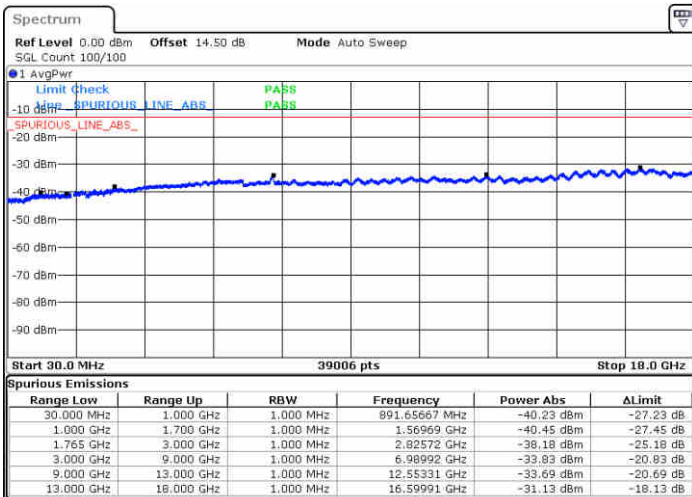

Lowest Channel / QPSK

Date: 29 JUN 2018 22:05:08

Lowest Channel / 16QAM

Date: 29 JUN 2018 22:06:01

LTE Band 4 / 20MHz

Middle Channel / QPSK

Date: 29 JUN 2018 22:07:34

Middle Channel / 16QAM

Date: 29 JUN 2018 22:08:27

Highest Channel / QPSK

Date: 29 JUN 2018 22:14:31

Highest Channel / 16QAM

Date: 29 JUN 2018 22:15:25

LTE Band 4/ 1.4MHz

Lowest Channel / 64QAM

Middle Channel / 64QAM

Highest Channel / 64QAM

LTE Band 4/ 3MHz

Lowest Channel / 64QAM

Middle Channel / 64QAM

Highest Channel / 64QAM

LTE Band 4/ 5MHz

Lowest Channel / 64QAM

Middle Channel / 64QAM