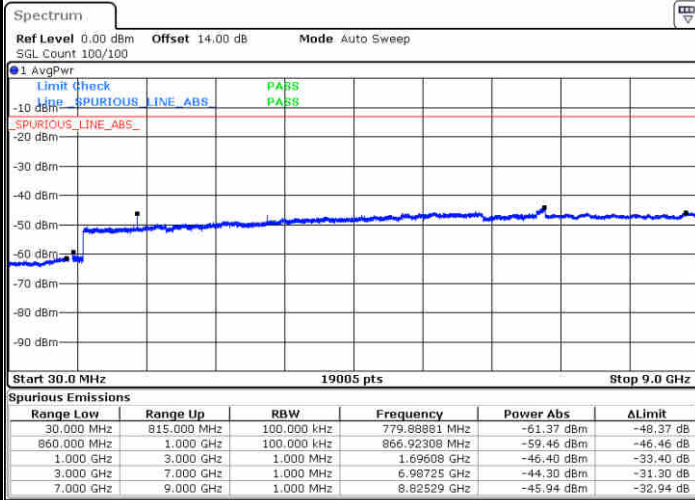

Highest Channel / 64QAM

LTE Band 4/ 10MHz

Lowest Channel / 64QAM

Middle Channel / 64QAM

Highest Channel / 64QAM

LTE Band 4/ 15MHz

Lowest Channel / 64QAM

Middle Channel / 64QAM

Highest Channel / 64QAM

LTE Band 5 / 1.4MHz

Lowest Channel / QPSK

Lowest Channel / 16QAM

Date: 27.JUN.2018 20:25:45

Date: 27.JUN.2018 20:26:42

Middle Channel / QPSK

Middle Channel / 16QAM

Date: 27.JUN.2018 20:28:18

Date: 27.JUN.2018 20:29:14

LTE Band 5 / 1.4MHz

Highest Channel / QPSK

Date: 27 JUN 2018 20:37:27

Highest Channel / 16QAM

Date: 27 JUN 2018 20:38:23

LTE Band 5 / 3MHz