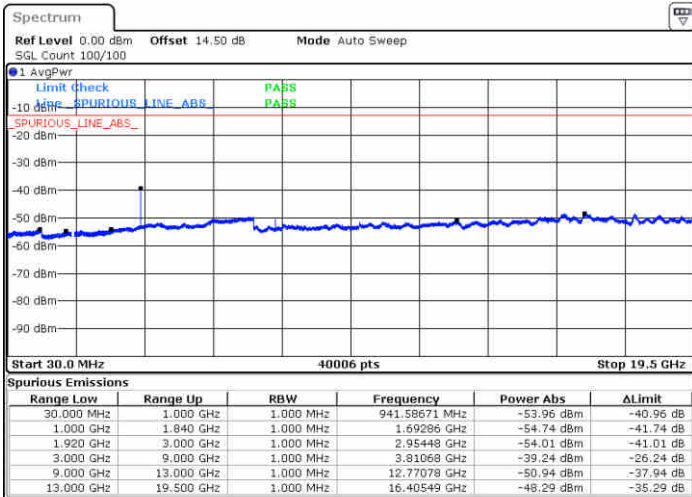

LTE Band 2 / 3MHz

Lowest Channel / 64QAM

Middle Channel / 64QAM

Date: 30 JUN 2018 17:45:06

Date: 30 JUN 2018 17:46:20

Highest Channel / 64QAM

Date: 30 JUN 2018 17:49:52

LTE Band 2 / 5MHz

Lowest Channel / 64QAM

Middle Channel / 64QAM

Date: 30 JUN 2018 17:53:23

Date: 30 JUN 2018 17:54:37

Highest Channel / 64QAM

Date: 30 JUN 2018 17:58:08

LTE Band 2 / 10MHz

Lowest Channel / 64QAM

Middle Channel / 64QAM

Highest Channel / 64QAM

Highest Channel / 64QAM

LTE Band 2 / 15MHz

Lowest Channel / 64QAM

Middle Channel / 64QAM

Date: 30 JUN 2018 18:09:55

Date: 30 JUN 2018 18:11:09