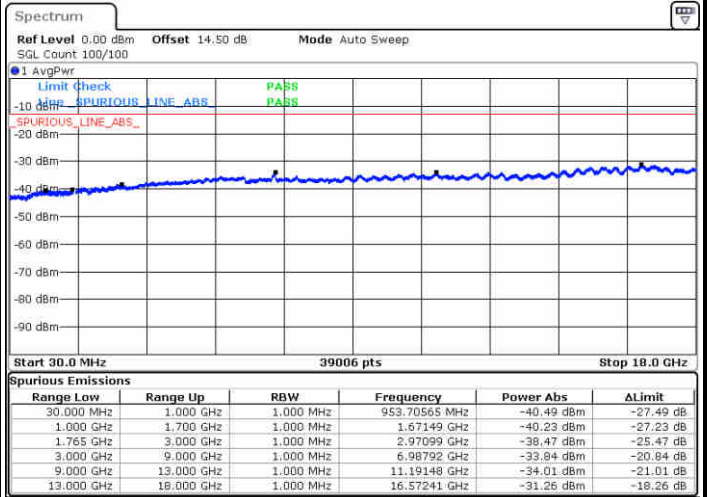

Lowest Channel / QPSK

Date: 29 JUN 2018 22:05:08

Lowest Channel / 16QAM

Date: 29 JUN 2018 22:06:01

LTE Band 4 / 20MHz

Middle Channel / QPSK

Date: 29 JUN 2018 22:07:34

Middle Channel / 16QAM

Date: 29 JUN 2018 22:08:27

Highest Channel / QPSK

Date: 29 JUN 2018 22:14:31

Highest Channel / 16QAM

Date: 29 JUN 2018 22:15:25

LTE Band 4/ 1.4MHz

Lowest Channel / 64QAM

Middle Channel / 64QAM

Highest Channel / 64QAM

LTE Band 4/ 3MHz

Lowest Channel / 64QAM

Middle Channel / 64QAM

Highest Channel / 64QAM

LTE Band 4/ 5MHz

Lowest Channel / 64QAM

Middle Channel / 64QAM