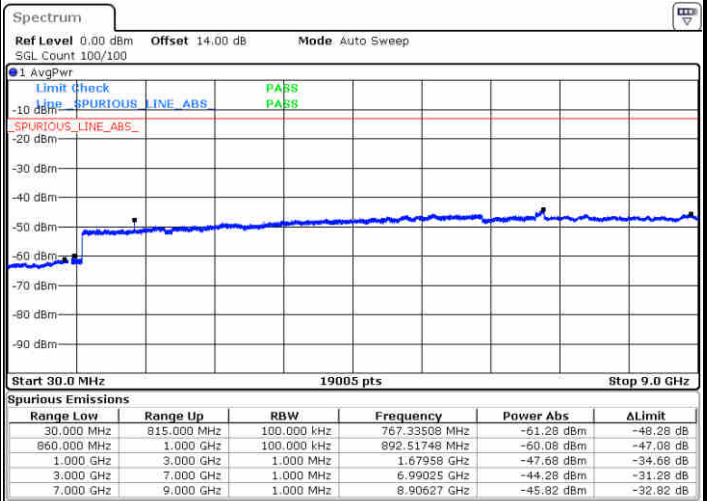

Lowest Channel / 16QAM

Date: 27.JUN.2018 21:08:22

Middle Channel / QPSK

Date: 27.JUN.2018 21:09:59

Middle Channel / 16QAM

Date: 27.JUN.2018 21:10:54

LTE Band 5 / 5MHz

Highest Channel / QPSK

Date: 27.JUN.2018 21:19:07

Highest Channel / 16QAM

Date: 27.JUN.2018 21:20:03

LTE Band 5 / 10MHz

Lowest Channel / QPSK

Date: 27.JUN.2018 21:28:15

Lowest Channel / 16QAM

Date: 27.JUN.2018 21:29:11

LTE Band 5 / 10MHz

Middle Channel / QPSK

Middle Channel / 16QAM

Date: 27.JUN.2018 21:30:47

Date: 27.JUN.2018 21:31:43

Highest Channel / QPSK

Highest Channel / 16QAM

Date: 27.JUN.2018 21:39:55

Date: 27.JUN.2018 21:40:52

LTE Band 5 / 1.4MHz

Lowest Channel / 64QAM

Middle Channel / 64QAM

Highest Channel / 64QAM

LTE Band 5 / 3MHz

Lowest Channel / 64QAM

Middle Channel / 64QAM