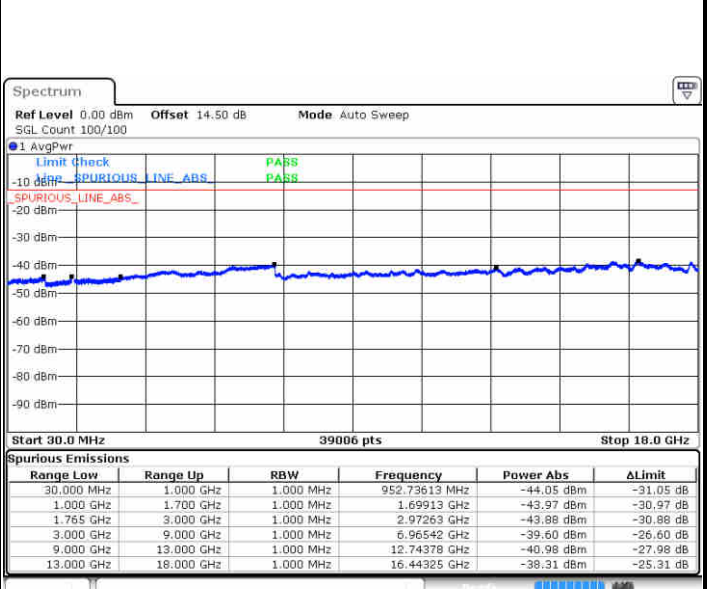

LTE Band 4 / 10MHz

Middle Channel / QPSK

Middle Channel / 16QAM

Date: 29 JUN 2018 21:34:52

Date: 29 JUN 2018 21:35:46

Highest Channel / QPSK

Highest Channel / 16QAM

Date: 29 JUN 2018 21:41:50

Date: 29 JUN 2018 21:42:43

LTE Band 4 / 15MHz

Lowest Channel / QPSK

Date: 29 JUN 2018 21:48:47

Lowest Channel / 16QAM

Date: 29 JUN 2018 21:49:40

Middle Channel / QPSK

Date: 29 JUN 2018 21:51:13

Middle Channel / 16QAM

Date: 29 JUN 2018 21:52:07

LTE Band 4 / 15MHz

Highest Channel / QPSK

Date: 29 JUN 2018 21:58:11

Highest Channel / 16QAM

Date: 29 JUN 2018 21:59:04

LTE Band 4 / 20MHz