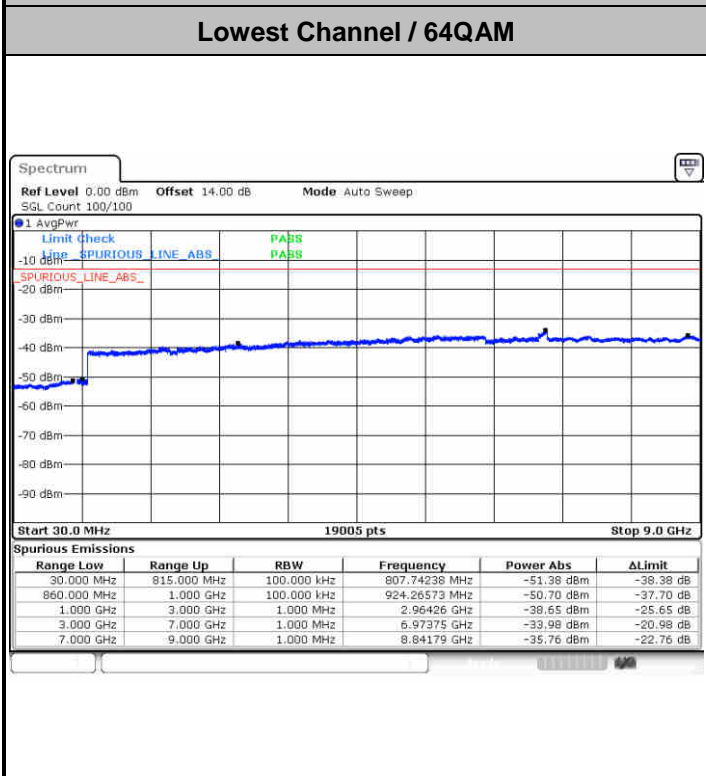

LTE Band 5 / 10MHz

Middle Channel / QPSK

Middle Channel / 16QAM

Date: 27.JUN.2018 21:30:47

Date: 27.JUN.2018 21:31:43

Highest Channel / QPSK

Highest Channel / 16QAM

Date: 27.JUN.2018 21:39:55

Date: 27.JUN.2018 21:40:52

LTE Band 5 / 1.4MHz

Lowest Channel / 64QAM

Middle Channel / 64QAM

Highest Channel / 64QAM

LTE Band 5 / 3MHz

Lowest Channel / 64QAM

Middle Channel / 64QAM

Highest Channel / 64QAM

LTE Band 5 / 5MHz

Lowest Channel / 64QAM

Middle Channel / 64QAM

Highest Channel / 64QAM

LTE Band 5 / 10MHz

LTE Band 7 / 5MHz

Lowest Channel / QPSK

Lowest Channel / 16QAM

Middle Channel / QPSK

Middle Channel / 16QAM