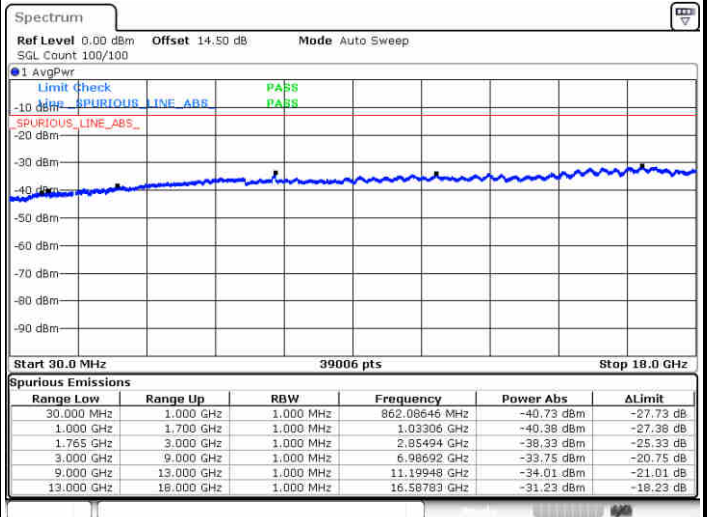

Highest Channel / 64QAM

LTE Band 4/ 3MHz

Lowest Channel / 64QAM

Middle Channel / 64QAM

Highest Channel / 64QAM

LTE Band 4/ 5MHz

Lowest Channel / 64QAM

Middle Channel / 64QAM

Highest Channel / 64QAM

LTE Band 4/ 10MHz

Lowest Channel / 64QAM

Middle Channel / 64QAM

Highest Channel / 64QAM

LTE Band 4/ 15MHz

Lowest Channel / 64QAM

Middle Channel / 64QAM

Highest Channel / 64QAM

LTE Band 5 / 1.4MHz

Lowest Channel / QPSK

Lowest Channel / 16QAM

Date: 27.JUN.2018 20:25:45

Date: 27.JUN.2018 20:26:42

Middle Channel / QPSK

Middle Channel / 16QAM