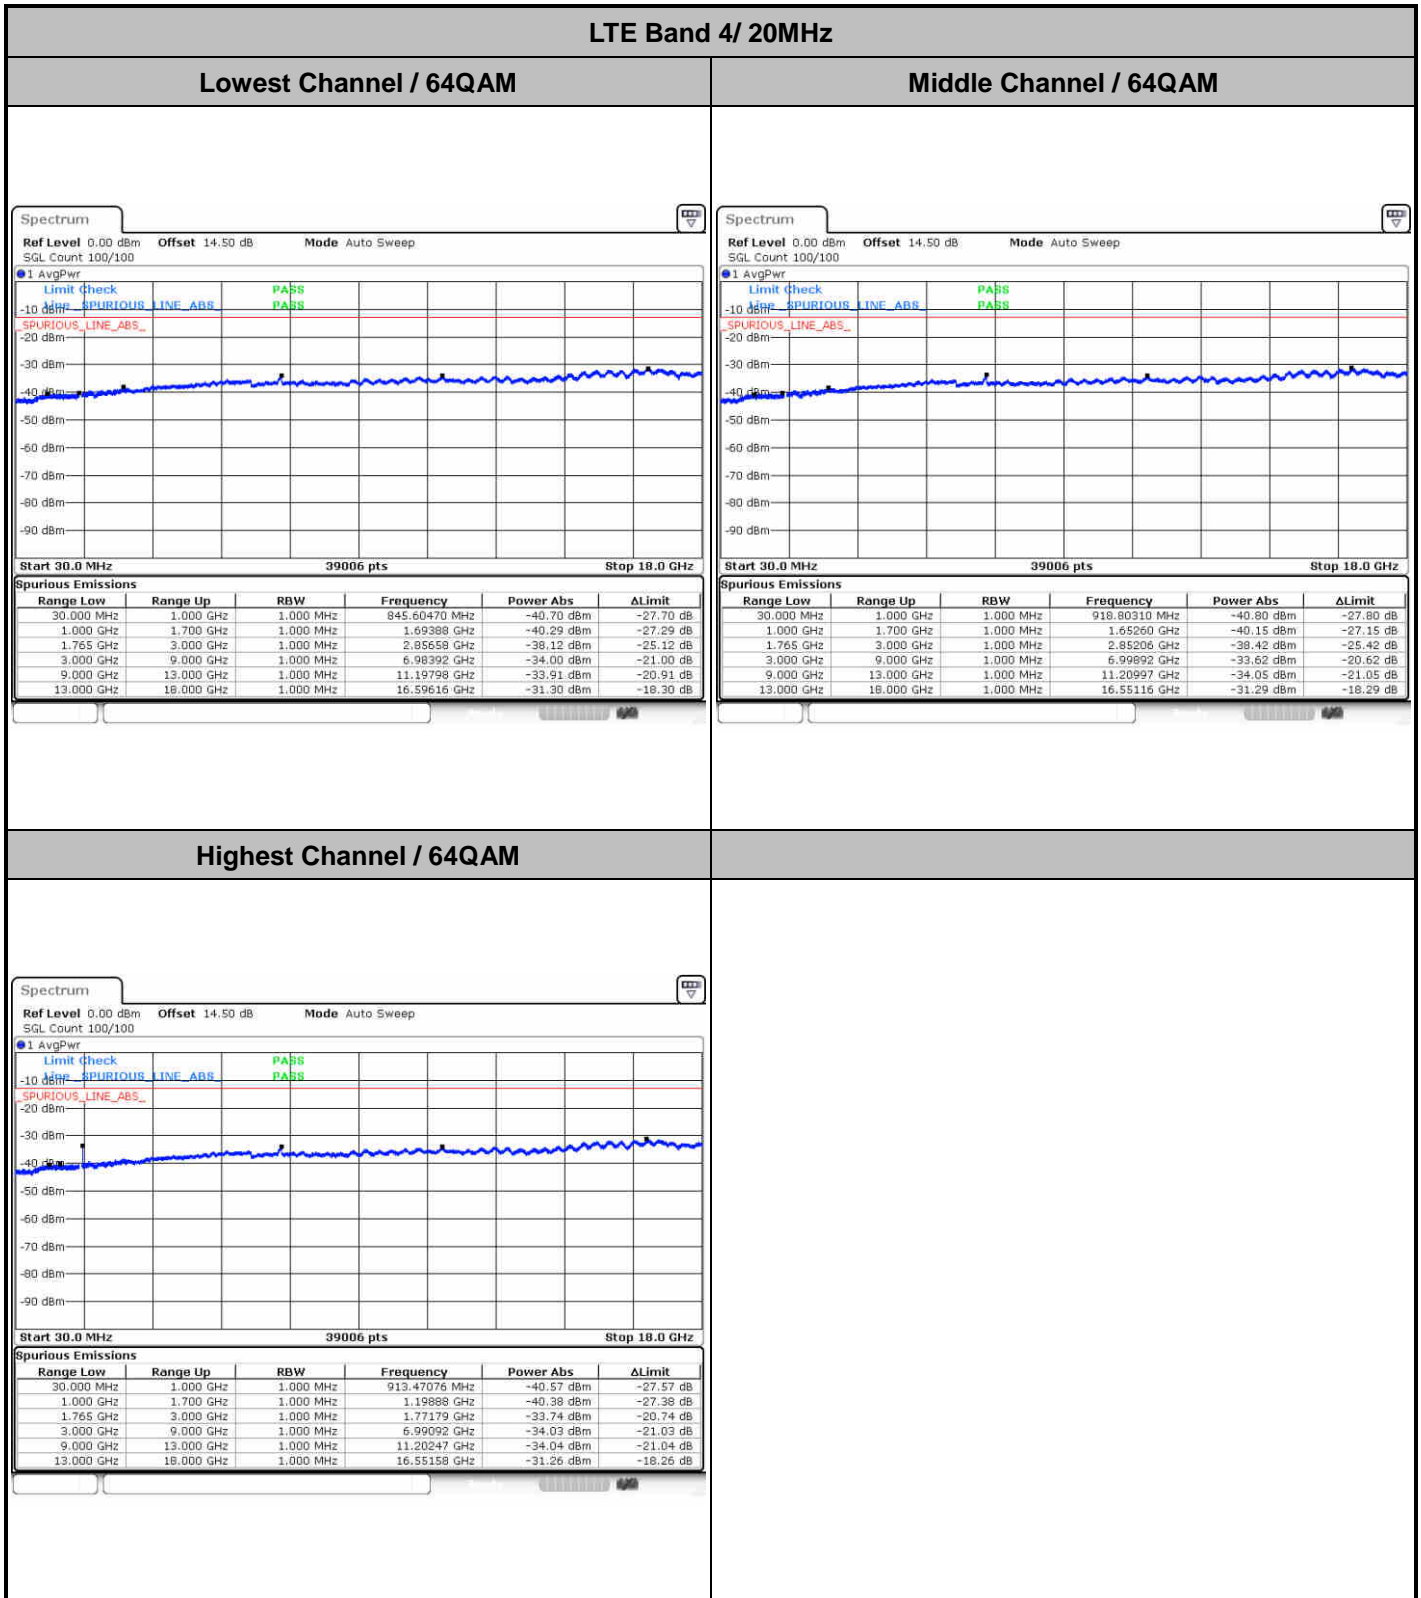

Highest Channel / 64QAM

LTE Band 4/ 3MHz

Lowest Channel / 64QAM

Middle Channel / 64QAM

Highest Channel / 64QAM

LTE Band 4/ 5MHz

Lowest Channel / 64QAM

Middle Channel / 64QAM

Highest Channel / 64QAM

LTE Band 4/ 10MHz

Lowest Channel / 64QAM

Middle Channel / 64QAM

Highest Channel / 64QAM

LTE Band 4/ 15MHz

Lowest Channel / 64QAM

Middle Channel / 64QAM

Highest Channel / 64QAM

LTE Band 5 / 1.4MHz

Lowest Channel / QPSK

Lowest Channel / 16QAM

Date: 27.JUN.2018 20:25:45

Date: 27.JUN.2018 20:26:42

Middle Channel / QPSK

Middle Channel / 16QAM