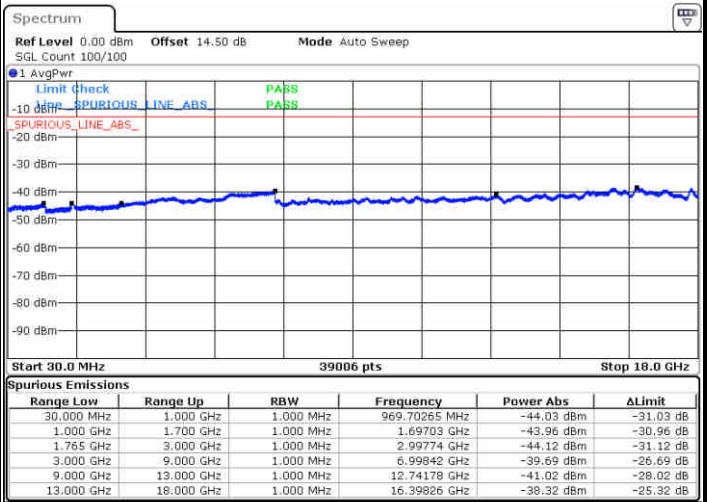

Date: 29 JUN 2018 21:42:43

LTE Band 4 / 15MHz

Lowest Channel / QPSK

Date: 29 JUN 2018 21:48:47

Lowest Channel / 16QAM

Date: 29 JUN 2018 21:49:40

Middle Channel / QPSK

Date: 29 JUN 2018 21:51:13

Middle Channel / 16QAM

Date: 29 JUN 2018 21:52:07

LTE Band 4 / 15MHz

Highest Channel / QPSK

Date: 29 JUN 2018 21:58:11

Highest Channel / 16QAM

Date: 29 JUN 2018 21:59:04

LTE Band 4 / 20MHz

Lowest Channel / QPSK

Date: 29 JUN 2018 22:05:08

Lowest Channel / 16QAM

Date: 29 JUN 2018 22:06:01

LTE Band 4 / 20MHz

Middle Channel / QPSK

Date: 29 JUN 2018 22:07:34

Middle Channel / 16QAM

Date: 29 JUN 2018 22:08:27

Highest Channel / QPSK

Date: 29 JUN 2018 22:14:31

Highest Channel / 16QAM

Date: 29 JUN 2018 22:15:25

LTE Band 4/ 1.4MHz

Lowest Channel / 64QAM

Middle Channel / 64QAM