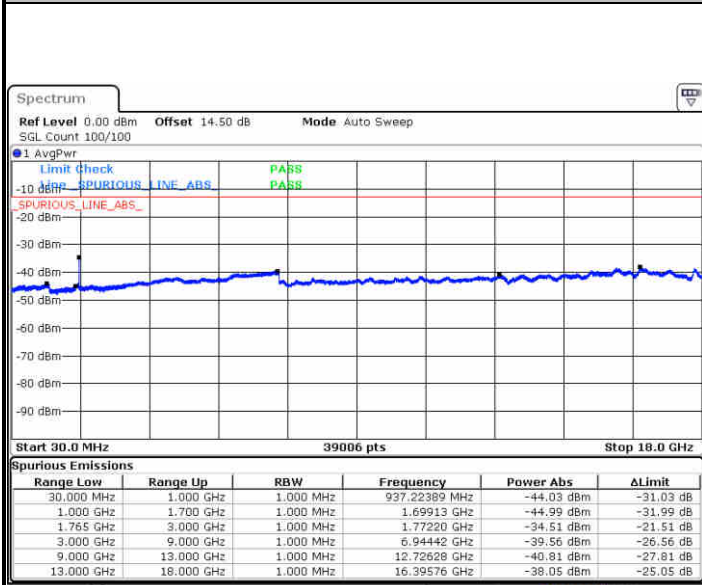

Middle Channel / 16QAM

Date: 29 JUN 2018 21:52:07

LTE Band 4 / 15MHz

Highest Channel / QPSK

Date: 29 JUN 2018 21:58:11

Highest Channel / 16QAM

Date: 29 JUN 2018 21:59:04

LTE Band 4 / 20MHz

Lowest Channel / QPSK

Date: 29 JUN 2018 22:05:08

Lowest Channel / 16QAM

Date: 29 JUN 2018 22:06:01

LTE Band 4 / 20MHz

Middle Channel / QPSK

Date: 29 JUN 2018 22:07:34

Middle Channel / 16QAM

Date: 29 JUN 2018 22:08:27

Highest Channel / QPSK

Date: 29 JUN 2018 22:14:31

Highest Channel / 16QAM

Date: 29 JUN 2018 22:15:25

LTE Band 4/ 1.4MHz

Lowest Channel / 64QAM

Middle Channel / 64QAM