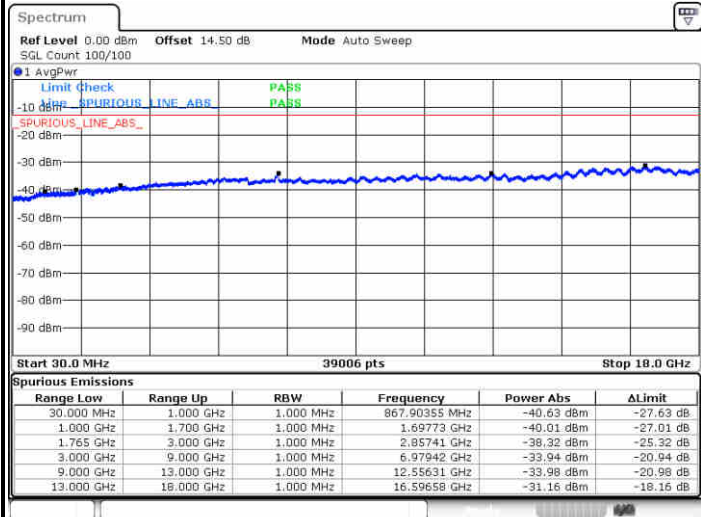

Highest Channel / 64QAM

LTE Band 4/ 3MHz

Lowest Channel / 64QAM

Middle Channel / 64QAM

Highest Channel / 64QAM

LTE Band 4/ 5MHz

Lowest Channel / 64QAM

Middle Channel / 64QAM

Highest Channel / 64QAM

LTE Band 4/ 10MHz

Lowest Channel / 64QAM

Middle Channel / 64QAM

Highest Channel / 64QAM

LTE Band 4/ 15MHz

Lowest Channel / 64QAM

Middle Channel / 64QAM

Highest Channel / 64QAM

LTE Band 5 / 1.4MHz

Lowest Channel / QPSK

Lowest Channel / 16QAM

Date: 27.JUN.2018 20:25:45

Date: 27.JUN.2018 20:26:42

Middle Channel / QPSK

Middle Channel / 16QAM