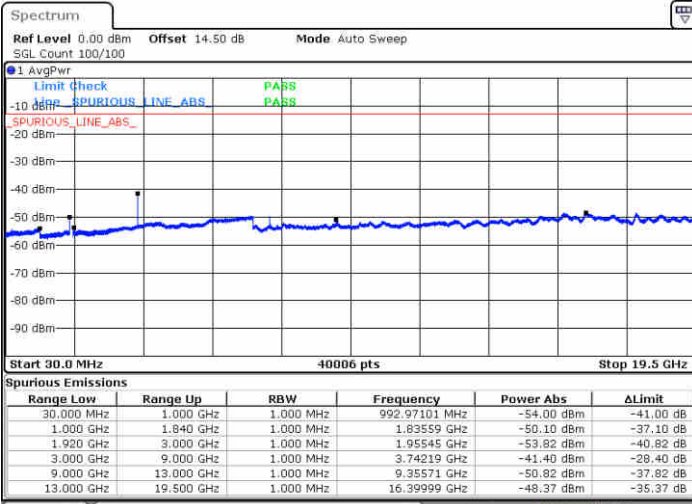

LTE Band 2 / 20MHz

Middle Channel / QPSK

Middle Channel / 16QAM

Date: 30 JUN 2018 17:15:11

Date: 30 JUN 2018 17:16:05

Highest Channel / QPSK

Highest Channel / 16QAM

Date: 30 JUN 2018 17:22:10

Date: 30 JUN 2018 17:23:04

LTE Band 2 / 1.4MHz

Lowest Channel / 64QAM

Middle Channel / 64QAM

Date: 30 JUN 2018 17:36:50

Date: 30 JUN 2018 17:38:05

Highest Channel / 64QAM

Date: 30 JUN 2018 17:41:35