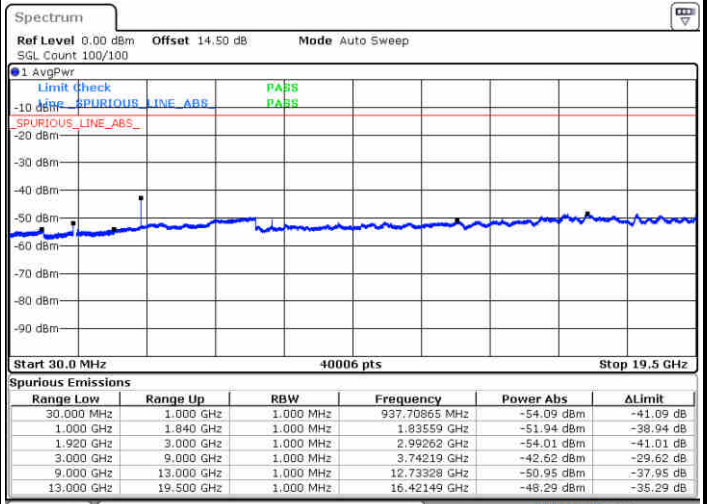

Highest Channel / 64QAM

Date: 30 JUN 2018 18:14:40

LTE Band 2 / 20MHz

Lowest Channel / 64QAM

Middle Channel / 64QAM

Date: 30 JUN.2016 18:18:10

Date: 30 JUN.2016 18:19:24

Highest Channel / 64QAM

Date: 30 JUN.2016 18:22:55

LTE Band 4 / 1.4MHz

Lowest Channel / QPSK

Lowest Channel / 16QAM

Date: 29 JUN 2018 20:43:24

Date: 29 JUN 2018 20:44:18

Middle Channel / QPSK

Middle Channel / 16QAM

Date: 29 JUN 2018 20:45:50

Date: 29 JUN 2018 20:46:44

LTE Band 4 / 1.4MHz

Highest Channel / QPSK

Date: 29 JUN 2018 20:52:48

Highest Channel / 16QAM

Date: 29 JUN 2018 20:53:41

LTE Band 4 / 3MHz