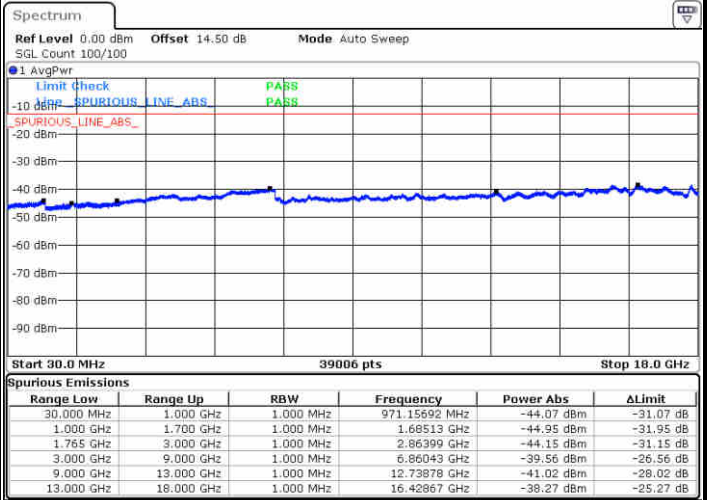

Lowest Channel / QPSK

Date: 29 JUN 2018 20:59:45

Lowest Channel / 16QAM

Date: 29 JUN 2018 21:00:38

LTE Band 4 / 3MHz

Middle Channel / QPSK

Date: 29 JUN 2018 21:02:11

Middle Channel / 16QAM

Date: 29 JUN 2018 21:03:04

Highest Channel / QPSK

Date: 29 JUN 2018 21:09:08

Highest Channel / 16QAM

Date: 29 JUN 2018 21:10:02

LTE Band 4 / 5MHz

Lowest Channel / QPSK

Lowest Channel / 16QAM

Date: 29 JUN 2018 21:16:06

Date: 29 JUN 2018 21:16:59

Middle Channel / QPSK

Middle Channel / 16QAM

Date: 29 JUN 2018 21:18:32

Date: 29 JUN 2018 21:19:25

LTE Band 4 / 5MHz

Highest Channel / QPSK

Date: 29 JUN 2018 21:25:29

Highest Channel / 16QAM

Date: 29 JUN 2018 21:26:23

LTE Band 4 / 10MHz

Lowest Channel / QPSK

Date: 29 JUN 2018 21:32:27

Lowest Channel / 16QAM

Date: 29 JUN 2018 21:33:20