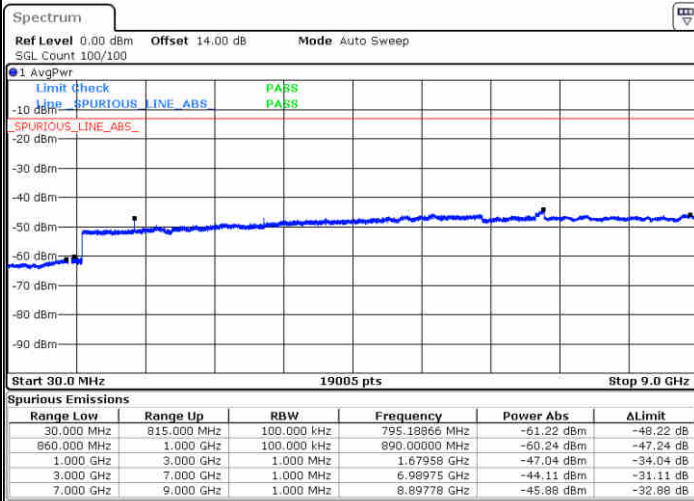

Lowest Channel / 16QAM

Date: 27.JUN.2018 21:08:22

Middle Channel / QPSK

Date: 27.JUN.2018 21:09:59

Middle Channel / 16QAM

Date: 27.JUN.2018 21:10:54

LTE Band 5 / 5MHz

Highest Channel / QPSK

Date: 27.JUN.2018 21:19:07

Highest Channel / 16QAM

Date: 27.JUN.2018 21:20:03

LTE Band 5 / 10MHz

Lowest Channel / QPSK

Date: 27.JUN.2018 21:28:15

Lowest Channel / 16QAM

Date: 27.JUN.2018 21:29:11

LTE Band 5 / 10MHz

Middle Channel / QPSK

Middle Channel / 16QAM

Date: 27.JUN.2018 21:30:47

Date: 27.JUN.2018 21:31:43

Highest Channel / QPSK

Highest Channel / 16QAM

Date: 27.JUN.2018 21:39:55

Date: 27.JUN.2018 21:40:52

LTE Band 5 / 1.4MHz

Lowest Channel / 64QAM

Middle Channel / 64QAM

Highest Channel / 64QAM

LTE Band 5 / 3MHz

Lowest Channel / 64QAM

Middle Channel / 64QAM