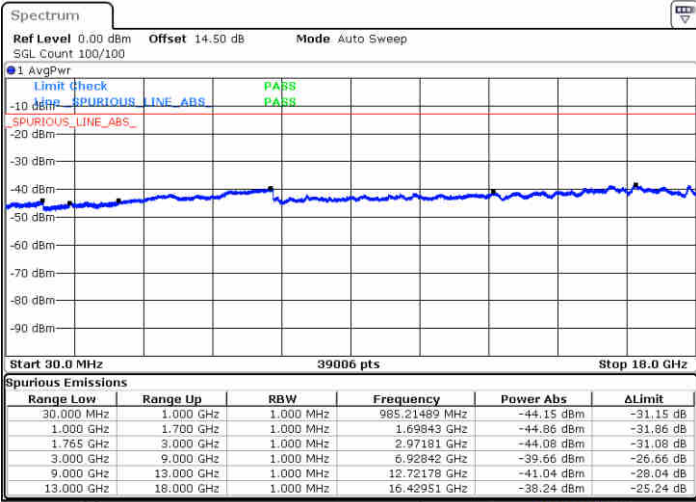

Highest Channel / 64QAM

Date: 30 JUN 2018 18:14:40

LTE Band 2 / 20MHz

Lowest Channel / 64QAM

Middle Channel / 64QAM

Date: 30 JUN.2016 18:18:10

Date: 30 JUN.2016 18:19:24

Highest Channel / 64QAM

Date: 30 JUN.2016 18:22:55

LTE Band 4 / 1.4MHz

Lowest Channel / QPSK

Lowest Channel / 16QAM

Date: 29 JUN 2018 20:43:24

Date: 29 JUN 2018 20:44:18

Middle Channel / QPSK

Middle Channel / 16QAM

Date: 29 JUN 2018 20:45:50

Date: 29 JUN 2018 20:46:44

LTE Band 4 / 1.4MHz

Highest Channel / QPSK

Date: 29 JUN 2018 20:52:48

Highest Channel / 16QAM

Date: 29 JUN 2018 20:53:41

LTE Band 4 / 3MHz