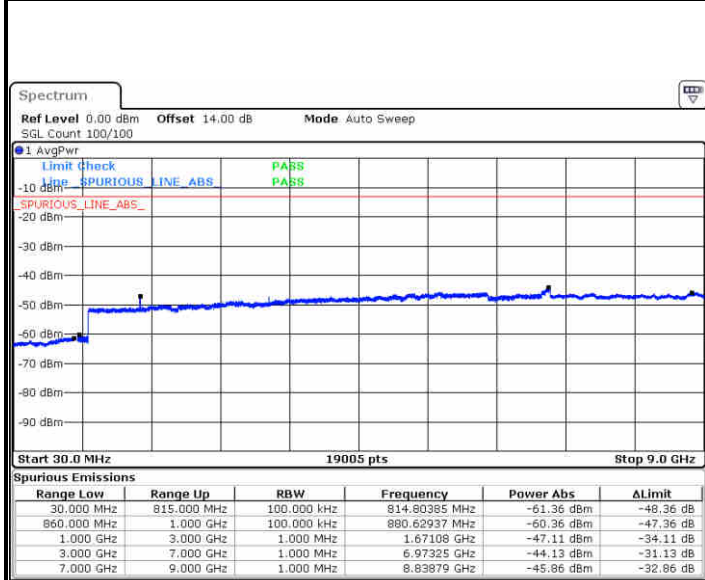

Date: 27.JUN.2018 20:28:18

Date: 27.JUN.2018 20:29:14

LTE Band 5 / 1.4MHz

Highest Channel / QPSK

Date: 27 JUN 2018 20:37:27

Highest Channel / 16QAM

Date: 27 JUN 2018 20:38:23

LTE Band 5 / 3MHz

Lowest Channel / QPSK

Date: 27 JUN 2018 20:46:36

Lowest Channel / 16QAM

Date: 27 JUN 2018 20:47:32

LTE Band 5 / 3MHz

Middle Channel / QPSK

Date: 27.JUN.2018 20:49:09

Middle Channel / 16QAM

Date: 27.JUN.2018 20:50:05

Highest Channel / QPSK

Date: 27.JUN.2018 20:58:17

Highest Channel / 16QAM

Date: 27.JUN.2018 20:59:13

LTE Band 5 / 5MHz

Lowest Channel / QPSK

Date: 27.JUN.2018 21:07:26