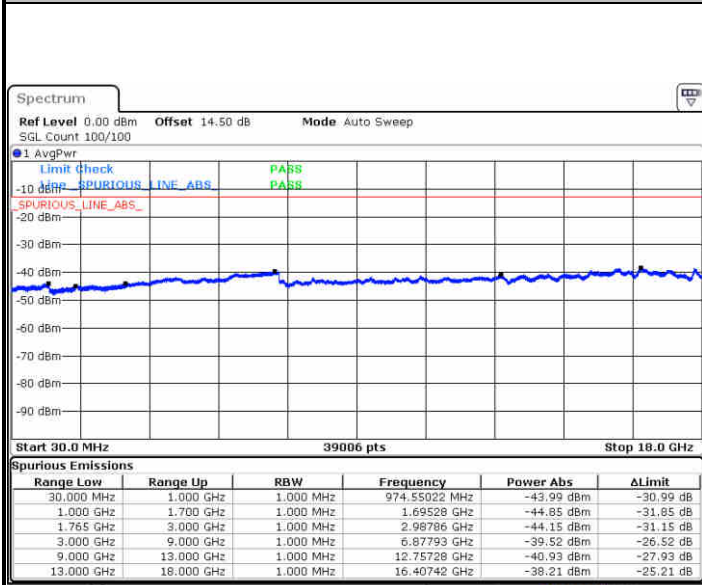

Date: 29 JUN 2018 20:45:50

Date: 29 JUN 2018 20:46:44

LTE Band 4 / 1.4MHz

Highest Channel / QPSK

Date: 29 JUN 2018 20:52:48

Highest Channel / 16QAM

Date: 29 JUN 2018 20:53:41

LTE Band 4 / 3MHz

Lowest Channel / QPSK

Date: 29 JUN 2018 20:59:45

Lowest Channel / 16QAM

Date: 29 JUN 2018 21:00:38

LTE Band 4 / 3MHz

Middle Channel / QPSK

Date: 29 JUN 2018 21:02:11

Middle Channel / 16QAM

Date: 29 JUN 2018 21:03:04

Highest Channel / QPSK

Date: 29 JUN 2018 21:09:08

Highest Channel / 16QAM

Date: 29 JUN 2018 21:10:02

LTE Band 4 / 5MHz

Lowest Channel / QPSK

Lowest Channel / 16QAM