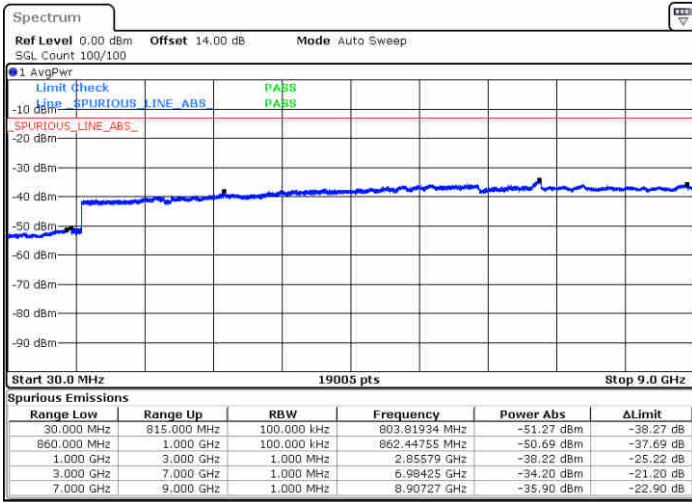

Date: 27.JUN.2018 21:19:07

Highest Channel / 16QAM

Date: 27.JUN.2018 21:20:03

LTE Band 5 / 10MHz

Lowest Channel / QPSK

Date: 27.JUN.2018 21:28:15

Lowest Channel / 16QAM

Date: 27.JUN.2018 21:29:11

LTE Band 5 / 10MHz

Middle Channel / QPSK

Middle Channel / 16QAM

Date: 27.JUN.2018 21:30:47

Date: 27.JUN.2018 21:31:43

Highest Channel / QPSK

Highest Channel / 16QAM

Date: 27.JUN.2018 21:39:55

Date: 27.JUN.2018 21:40:52

LTE Band 5 / 1.4MHz

Lowest Channel / 64QAM

Middle Channel / 64QAM

Highest Channel / 64QAM

LTE Band 5 / 3MHz

Lowest Channel / 64QAM

Middle Channel / 64QAM