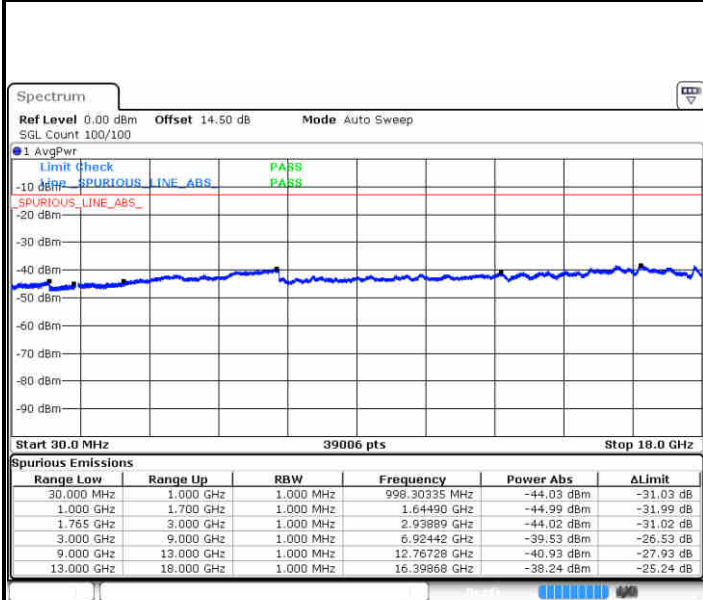

Date: 30 JUN.2016 18:22:55

LTE Band 4 / 1.4MHz

Lowest Channel / QPSK

Lowest Channel / 16QAM

Date: 29 JUN 2018 20:43:24

Date: 29 JUN 2018 20:44:18

Middle Channel / QPSK

Middle Channel / 16QAM

Date: 29 JUN 2018 20:45:50

Date: 29 JUN 2018 20:46:44

LTE Band 4 / 1.4MHz

Highest Channel / QPSK

Date: 29 JUN 2018 20:52:48

Highest Channel / 16QAM

Date: 29 JUN 2018 20:53:41

LTE Band 4 / 3MHz

Lowest Channel / QPSK

Date: 29 JUN 2018 20:59:45

Lowest Channel / 16QAM

Date: 29 JUN 2018 21:00:38

LTE Band 4 / 3MHz

Middle Channel / QPSK

Date: 29 JUN 2018 21:02:11

Middle Channel / 16QAM

Date: 29 JUN 2018 21:03:04

Highest Channel / QPSK

Date: 29 JUN 2018 21:09:08

Highest Channel / 16QAM

Date: 29 JUN 2018 21:10:02

LTE Band 4 / 5MHz

Lowest Channel / QPSK

Lowest Channel / 16QAM