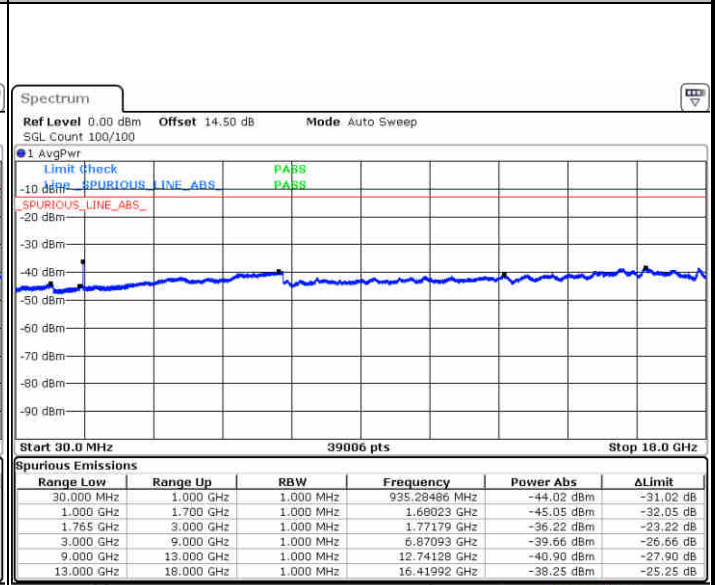

Middle Channel / 16QAM

Date: 29 JUN 2018 21:52:07

LTE Band 4 / 15MHz

Highest Channel / QPSK

Date: 29 JUN 2018 21:58:11

Highest Channel / 16QAM

Date: 29 JUN 2018 21:59:04

LTE Band 4 / 20MHz

Lowest Channel / QPSK

Date: 29 JUN 2018 22:05:08

Lowest Channel / 16QAM

Date: 29 JUN 2018 22:06:01

LTE Band 4 / 20MHz

Middle Channel / QPSK

Date: 29 JUN 2018 22:07:34

Middle Channel / 16QAM

Date: 29 JUN 2018 22:08:27

Highest Channel / QPSK

Date: 29 JUN 2018 22:14:31

Highest Channel / 16QAM

Date: 29 JUN 2018 22:15:25

LTE Band 4/ 1.4MHz

Lowest Channel / 64QAM

Middle Channel / 64QAM