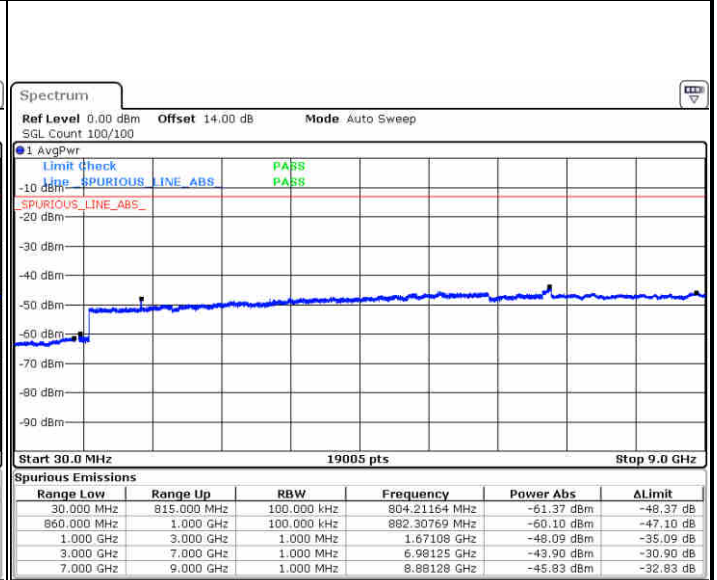

Date: 27.JUN.2018 20:28:18

Date: 27.JUN.2018 20:29:14

LTE Band 5 / 1.4MHz

Highest Channel / QPSK

Date: 27 JUN 2018 20:37:27

Highest Channel / 16QAM

Date: 27 JUN 2018 20:38:23

LTE Band 5 / 3MHz

Lowest Channel / QPSK

Date: 27 JUN 2018 20:46:36

Lowest Channel / 16QAM

Date: 27 JUN 2018 20:47:32

LTE Band 5 / 3MHz

Middle Channel / QPSK

Date: 27.JUN.2018 20:49:09

Middle Channel / 16QAM

Date: 27.JUN.2018 20:50:05

Highest Channel / QPSK

Date: 27.JUN.2018 20:58:17

Highest Channel / 16QAM

Date: 27.JUN.2018 20:59:13

LTE Band 5 / 5MHz

Lowest Channel / QPSK

Date: 27.JUN.2018 21:07:26