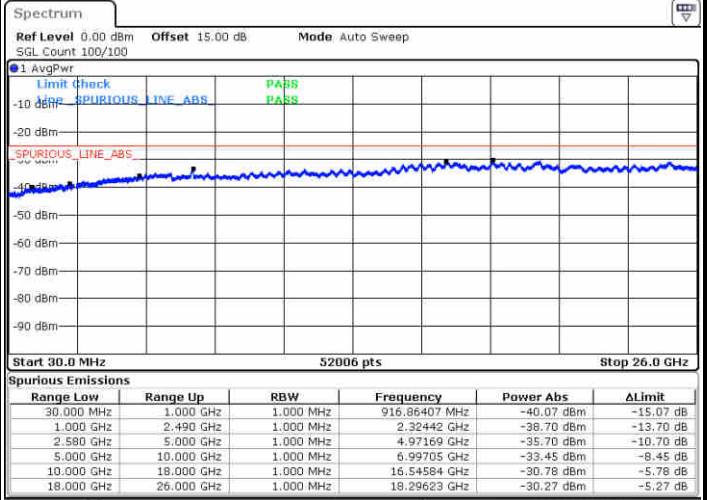

LTE Band 7 / 5MHz

Lowest Channel / QPSK

Lowest Channel / 16QAM