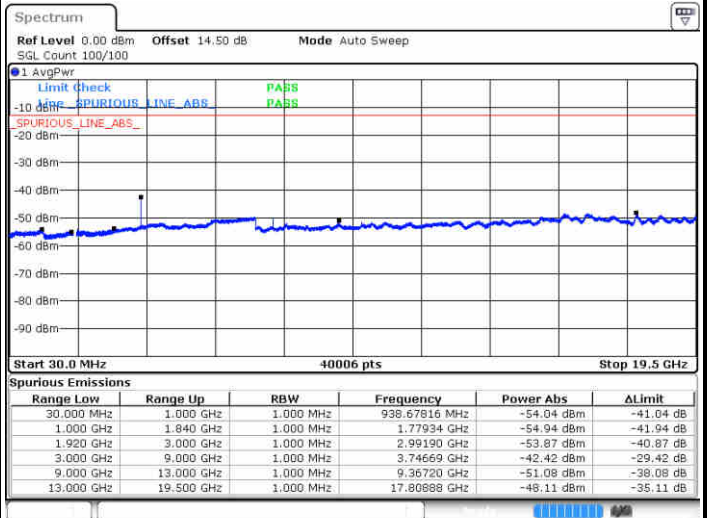

Middle Channel / 64QAM

Highest Channel / 64QAM

Highest Channel / 64QAM

LTE Band 2 / 15MHz

Lowest Channel / 64QAM

Middle Channel / 64QAM

Date: 30 JUN 2018 18:09:55

Date: 30 JUN 2018 18:11:09

Highest Channel / 64QAM

Date: 30 JUN 2018 18:14:40

LTE Band 2 / 20MHz

Lowest Channel / 64QAM

Middle Channel / 64QAM

Date: 30 JUN.2016 18:18:10

Date: 30 JUN.2016 18:19:24

Highest Channel / 64QAM