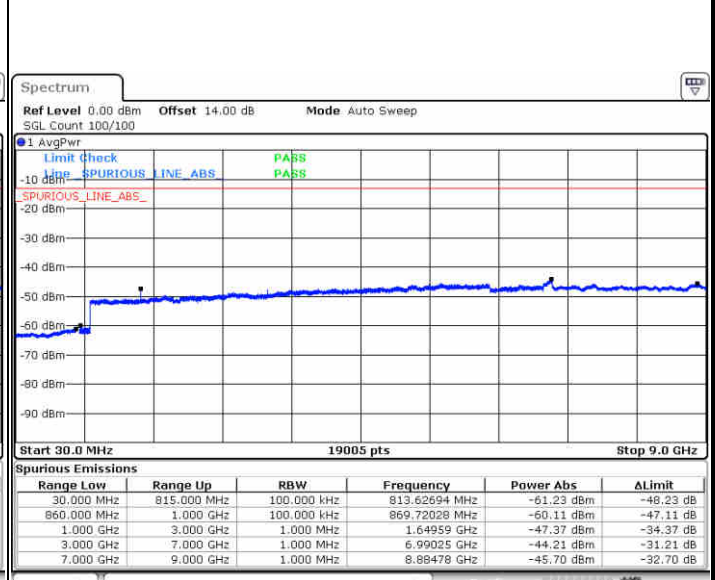

Date: 27.JUN.2018 20:50:05

Highest Channel / QPSK

Date: 27.JUN.2018 20:58:17

Highest Channel / 16QAM

Date: 27.JUN.2018 20:59:13

LTE Band 5 / 5MHz

Lowest Channel / QPSK

Date: 27.JUN.2018 21:07:26

Lowest Channel / 16QAM

Date: 27.JUN.2018 21:08:22

Middle Channel / QPSK

Date: 27.JUN.2018 21:09:59

Middle Channel / 16QAM

Date: 27.JUN.2018 21:10:54

LTE Band 5 / 5MHz

Highest Channel / QPSK

Date: 27.JUN.2018 21:19:07

Highest Channel / 16QAM

Date: 27.JUN.2018 21:20:03

LTE Band 5 / 10MHz

Lowest Channel / QPSK

Date: 27.JUN.2018 21:28:15

Lowest Channel / 16QAM

Date: 27.JUN.2018 21:29:11

LTE Band 5 / 10MHz

Middle Channel / QPSK

Middle Channel / 16QAM

Date: 27.JUN.2018 21:30:47

Date: 27.JUN.2018 21:31:43

Highest Channel / QPSK

Highest Channel / 16QAM

Date: 27.JUN.2018 21:39:55