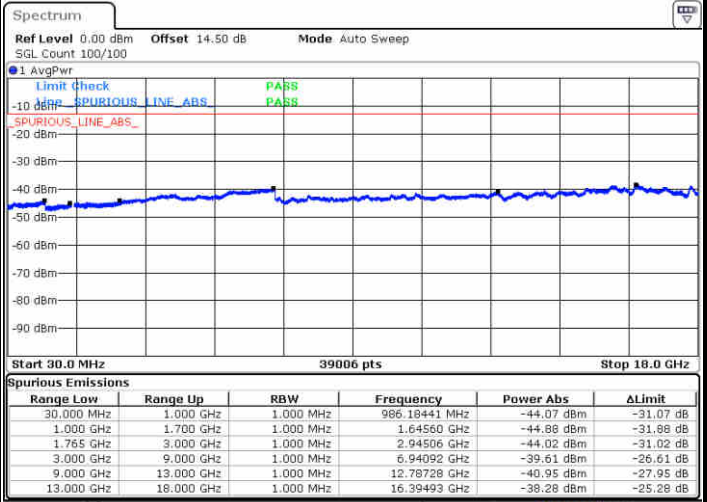

Highest Channel / 64QAM

Date: 30 JUN 2018 18:14:40

LTE Band 2 / 20MHz

Lowest Channel / 64QAM

Middle Channel / 64QAM

Date: 30 JUN.2016 18:18:10

Date: 30 JUN.2016 18:19:24

Highest Channel / 64QAM

Date: 30 JUN.2016 18:22:55

LTE Band 4 / 1.4MHz

Lowest Channel / QPSK

Lowest Channel / 16QAM

Date: 29 JUN 2018 20:43:24

Date: 29 JUN 2018 20:44:18

Middle Channel / QPSK

Middle Channel / 16QAM

Date: 29 JUN 2018 20:45:50

Date: 29 JUN 2018 20:46:44

LTE Band 4 / 1.4MHz

Highest Channel / QPSK

Date: 29 JUN 2018 20:52:48

Highest Channel / 16QAM

Date: 29 JUN 2018 20:53:41

LTE Band 4 / 3MHz