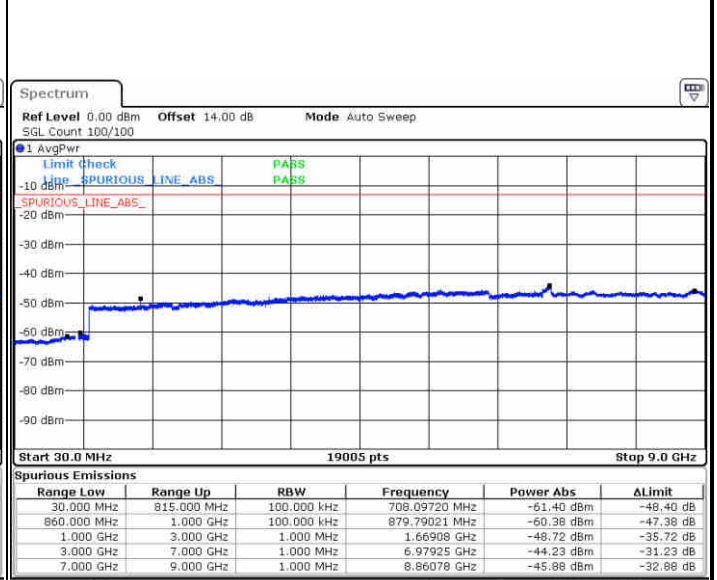

Date: 27.JUN.2018 20:50:05

Highest Channel / QPSK

Date: 27.JUN.2018 20:58:17

Highest Channel / 16QAM

Date: 27.JUN.2018 20:59:13

LTE Band 5 / 5MHz

Lowest Channel / QPSK

Date: 27.JUN.2018 21:07:26

Lowest Channel / 16QAM

Date: 27.JUN.2018 21:08:22

Middle Channel / QPSK

Date: 27.JUN.2018 21:09:59

Middle Channel / 16QAM

Date: 27.JUN.2018 21:10:54

LTE Band 5 / 5MHz

Highest Channel / QPSK

Date: 27.JUN.2018 21:19:07

Highest Channel / 16QAM

Date: 27.JUN.2018 21:20:03

LTE Band 5 / 10MHz

Lowest Channel / QPSK

Date: 27.JUN.2018 21:28:15

Lowest Channel / 16QAM

Date: 27.JUN.2018 21:29:11

LTE Band 5 / 10MHz

Middle Channel / QPSK

Middle Channel / 16QAM

Date: 27.JUN.2018 21:30:47

Date: 27.JUN.2018 21:31:43

Highest Channel / QPSK

Highest Channel / 16QAM

Date: 27.JUN.2018 21:39:55