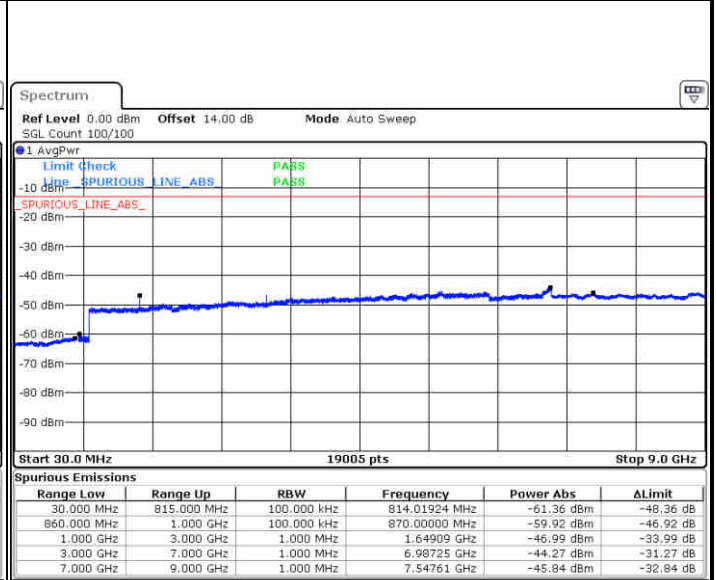

Lowest Channel / QPSK

Date: 27 JUN 2018 20:46:36

Lowest Channel / 16QAM

Date: 27 JUN 2018 20:47:32

LTE Band 5 / 3MHz

Middle Channel / QPSK

Date: 27.JUN.2018 20:49:09

Middle Channel / 16QAM

Date: 27.JUN.2018 20:50:05

Highest Channel / QPSK

Date: 27.JUN.2018 20:58:17

Highest Channel / 16QAM

Date: 27.JUN.2018 20:59:13

LTE Band 5 / 5MHz

Lowest Channel / QPSK

Date: 27.JUN.2018 21:07:26

Lowest Channel / 16QAM

Date: 27.JUN.2018 21:08:22

Middle Channel / QPSK

Date: 27.JUN.2018 21:09:59

Middle Channel / 16QAM

Date: 27.JUN.2018 21:10:54

LTE Band 5 / 5MHz

Highest Channel / QPSK