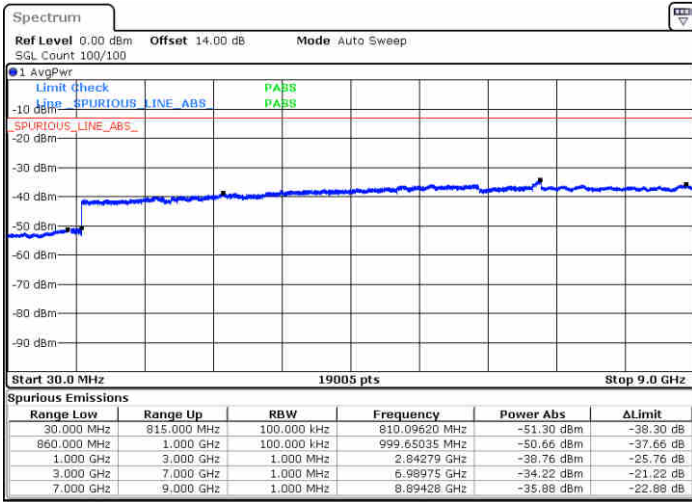

Date: 27.JUN.2018 21:40:52

LTE Band 5 / 1.4MHz

Lowest Channel / 64QAM

Middle Channel / 64QAM

Highest Channel / 64QAM

LTE Band 5 / 3MHz

Lowest Channel / 64QAM

Middle Channel / 64QAM

Highest Channel / 64QAM

LTE Band 5 / 5MHz

Lowest Channel / 64QAM

Middle Channel / 64QAM

Highest Channel / 64QAM

LTE Band 5 / 10MHz

LTE Band 7 / 5MHz

Lowest Channel / QPSK

Lowest Channel / 16QAM

Middle Channel / QPSK

Middle Channel / 16QAM