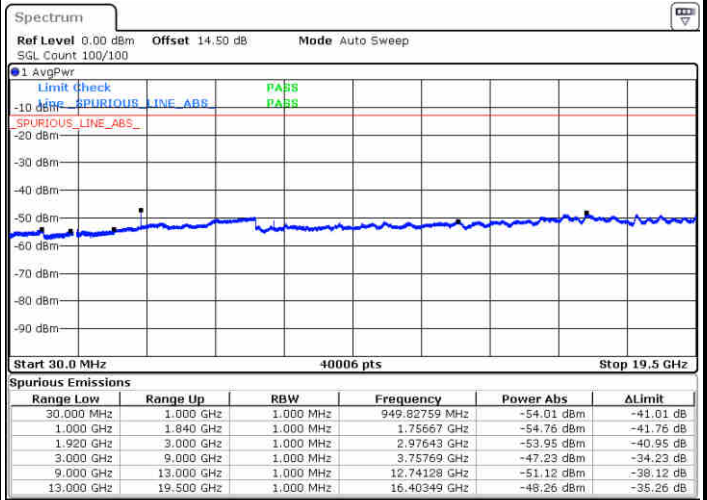

Date: 30 JUN 2018 17:23:04

LTE Band 2 / 1.4MHz

Lowest Channel / 64QAM

Middle Channel / 64QAM

Date: 30 JUN 2018 17:36:50

Date: 30 JUN 2018 17:38:05

Highest Channel / 64QAM

Date: 30 JUN 2018 17:41:35

LTE Band 2 / 3MHz

Lowest Channel / 64QAM

Middle Channel / 64QAM

Date: 30 JUN 2018 17:45:06

Date: 30 JUN 2018 17:46:20

Highest Channel / 64QAM

Date: 30 JUN 2018 17:49:52

LTE Band 2 / 5MHz