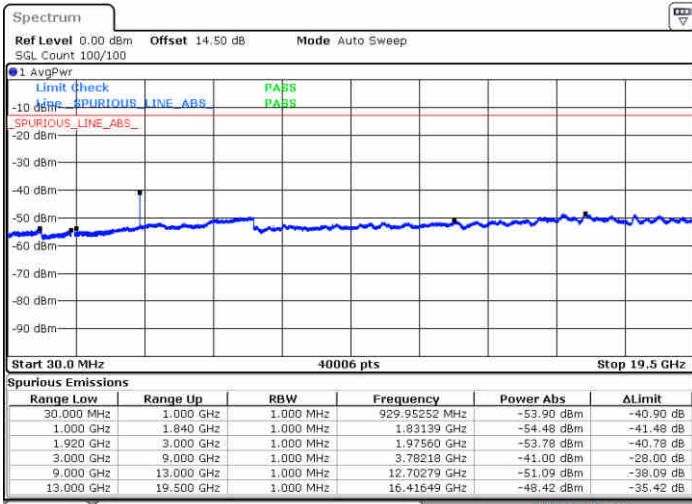

Highest Channel / 64QAM

Date: 30 JUN 2018 18:14:40

LTE Band 2 / 20MHz

Lowest Channel / 64QAM

Middle Channel / 64QAM

Date: 30 JUN.2016 18:18:10

Date: 30 JUN.2016 18:19:24

Highest Channel / 64QAM

Date: 30 JUN.2016 18:22:55

LTE Band 4 / 1.4MHz

Lowest Channel / QPSK

Lowest Channel / 16QAM

Date: 29 JUN 2018 20:43:24

Date: 29 JUN 2018 20:44:18

Middle Channel / QPSK

Middle Channel / 16QAM

Date: 29 JUN 2018 20:45:50

Date: 29 JUN 2018 20:46:44

LTE Band 4 / 1.4MHz

Highest Channel / QPSK

Date: 29 JUN 2018 20:52:48

Highest Channel / 16QAM

Date: 29 JUN 2018 20:53:41

LTE Band 4 / 3MHz