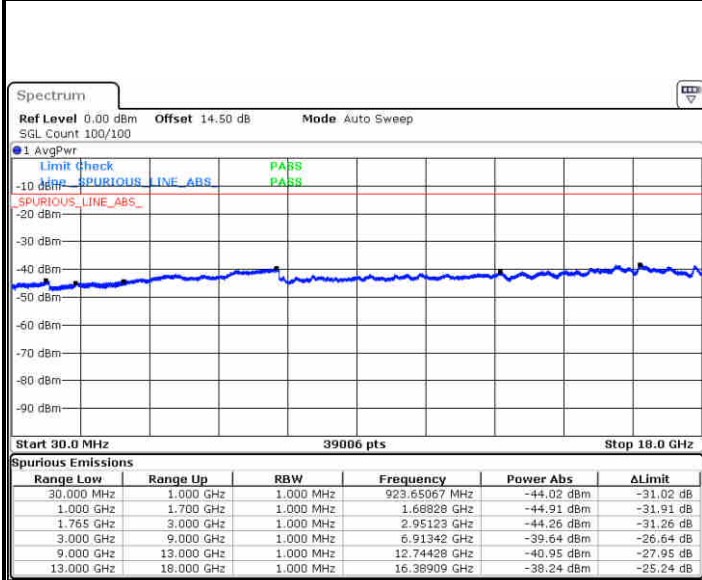

Middle Channel / 16QAM

Date: 29 JUN 2018 21:52:07

LTE Band 4 / 15MHz

Highest Channel / QPSK

Date: 29 JUN 2018 21:58:11

Highest Channel / 16QAM

Date: 29 JUN 2018 21:59:04

LTE Band 4 / 20MHz

Lowest Channel / QPSK

Date: 29 JUN 2018 22:05:08

Lowest Channel / 16QAM

Date: 29 JUN 2018 22:06:01

LTE Band 4 / 20MHz

Middle Channel / QPSK

Date: 29 JUN 2018 22:07:34

Middle Channel / 16QAM

Date: 29 JUN 2018 22:08:27

Highest Channel / QPSK

Date: 29 JUN 2018 22:14:31

Highest Channel / 16QAM

Date: 29 JUN 2018 22:15:25

LTE Band 4/ 1.4MHz

Lowest Channel / 64QAM

Middle Channel / 64QAM