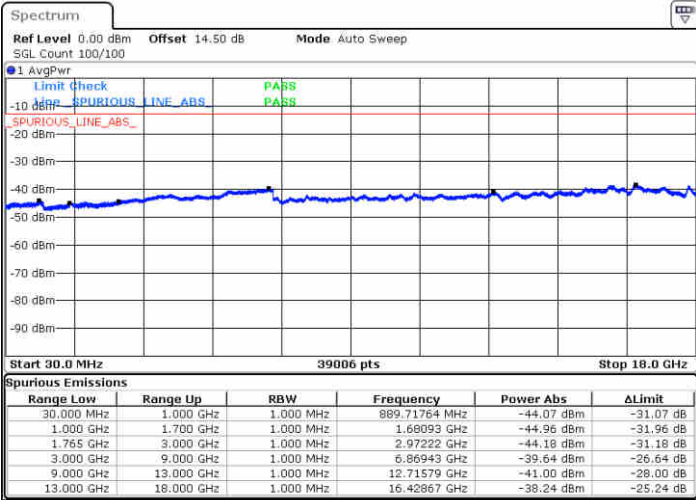

Lowest Channel / QPSK

Date: 29 JUN 2018 20:59:45

Lowest Channel / 16QAM

Date: 29 JUN 2018 21:00:38

LTE Band 4 / 3MHz

Middle Channel / QPSK

Date: 29 JUN 2018 21:02:11

Middle Channel / 16QAM

Date: 29 JUN 2018 21:03:04

Highest Channel / QPSK

Date: 29 JUN 2018 21:09:08

Highest Channel / 16QAM

Date: 29 JUN 2018 21:10:02

LTE Band 4 / 5MHz

Lowest Channel / QPSK

Lowest Channel / 16QAM

Date: 29 JUN 2018 21:16:06

Date: 29 JUN 2018 21:16:59

Middle Channel / QPSK

Middle Channel / 16QAM

Date: 29 JUN 2018 21:18:32

Date: 29 JUN 2018 21:19:25

LTE Band 4 / 5MHz

Highest Channel / QPSK

Date: 29 JUN 2018 21:25:29

Highest Channel / 16QAM

Date: 29 JUN 2018 21:26:23

LTE Band 4 / 10MHz

Lowest Channel / QPSK

Date: 29 JUN 2018 21:32:27

Lowest Channel / 16QAM

Date: 29 JUN 2018 21:33:20