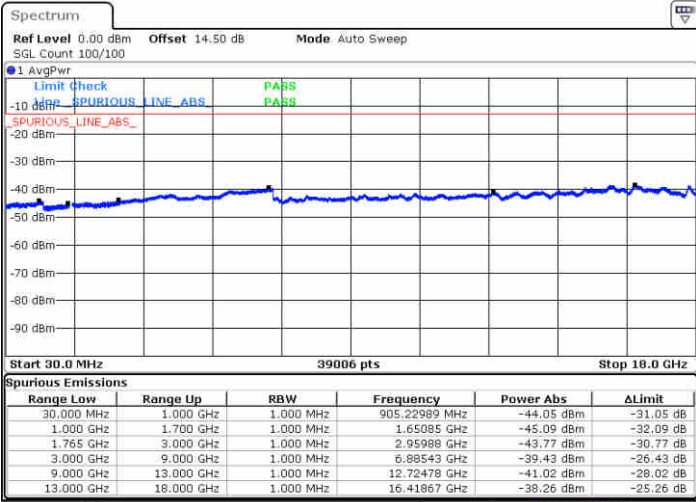

Date: 29 JUN 2018 21:25:29

Highest Channel / 16QAM

Date: 29 JUN 2018 21:26:23

LTE Band 4 / 10MHz

Lowest Channel / QPSK

Date: 29 JUN 2018 21:32:27

Lowest Channel / 16QAM

Date: 29 JUN 2018 21:33:20

LTE Band 4 / 10MHz

Middle Channel / QPSK

Middle Channel / 16QAM

Date: 29 JUN 2018 21:34:52

Date: 29 JUN 2018 21:35:46

Highest Channel / QPSK

Highest Channel / 16QAM

Date: 29 JUN 2018 21:41:50

Date: 29 JUN 2018 21:42:43

LTE Band 4 / 15MHz

Lowest Channel / QPSK

Date: 29 JUN 2018 21:48:47

Lowest Channel / 16QAM

Date: 29 JUN 2018 21:49:40

Middle Channel / QPSK

Date: 29 JUN 2018 21:51:13

Middle Channel / 16QAM

Date: 29 JUN 2018 21:52:07

LTE Band 4 / 15MHz

Highest Channel / QPSK

Date: 29 JUN 2018 21:58:11

Highest Channel / 16QAM

Date: 29 JUN 2018 21:59:04

LTE Band 4 / 20MHz