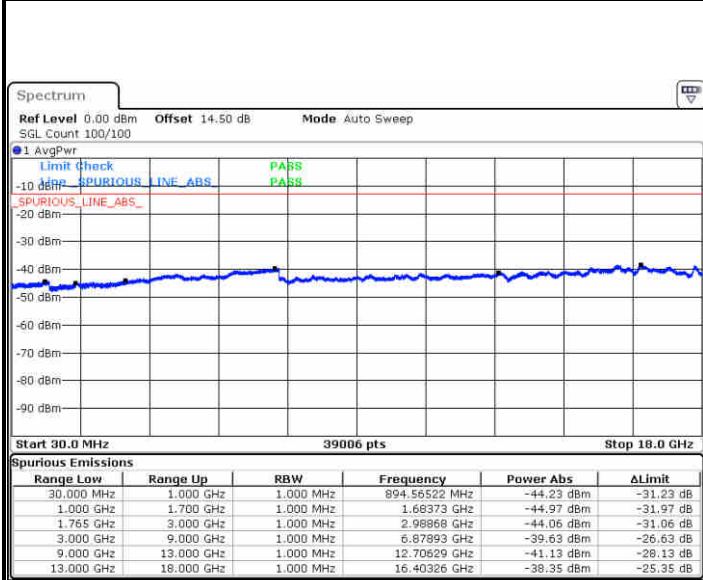

Highest Channel / 64QAM

Date: 30 JUN 2018 18:14:40

LTE Band 2 / 20MHz

Lowest Channel / 64QAM

Middle Channel / 64QAM

Date: 30 JUN.2016 18:18:10

Date: 30 JUN.2016 18:19:24

Highest Channel / 64QAM

Date: 30 JUN.2016 18:22:55

LTE Band 4 / 1.4MHz

Lowest Channel / QPSK

Lowest Channel / 16QAM

Date: 29 JUN 2018 20:43:24

Date: 29 JUN 2018 20:44:18

Middle Channel / QPSK

Middle Channel / 16QAM

Date: 29 JUN 2018 20:45:50

Date: 29 JUN 2018 20:46:44

LTE Band 4 / 1.4MHz

Highest Channel / QPSK

Date: 29 JUN 2018 20:52:48

Highest Channel / 16QAM

Date: 29 JUN 2018 20:53:41

LTE Band 4 / 3MHz