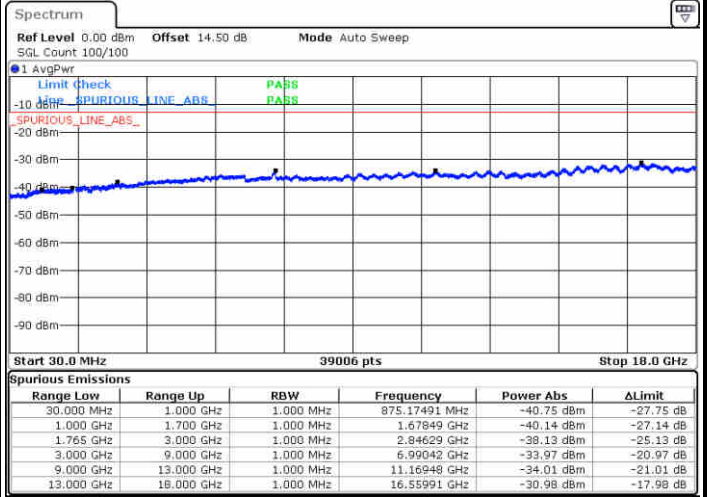

Highest Channel / 64QAM

LTE Band 4/ 3MHz

Lowest Channel / 64QAM

Middle Channel / 64QAM

Highest Channel / 64QAM

LTE Band 4/ 5MHz

Lowest Channel / 64QAM

Middle Channel / 64QAM

Highest Channel / 64QAM

LTE Band 4/ 10MHz

Lowest Channel / 64QAM

Middle Channel / 64QAM

Highest Channel / 64QAM

LTE Band 4/ 15MHz

Lowest Channel / 64QAM

Middle Channel / 64QAM

Highest Channel / 64QAM

LTE Band 5 / 1.4MHz

Lowest Channel / QPSK

Lowest Channel / 16QAM

Date: 27.JUN.2018 20:25:45

Date: 27.JUN.2018 20:26:42

Middle Channel / QPSK

Middle Channel / 16QAM