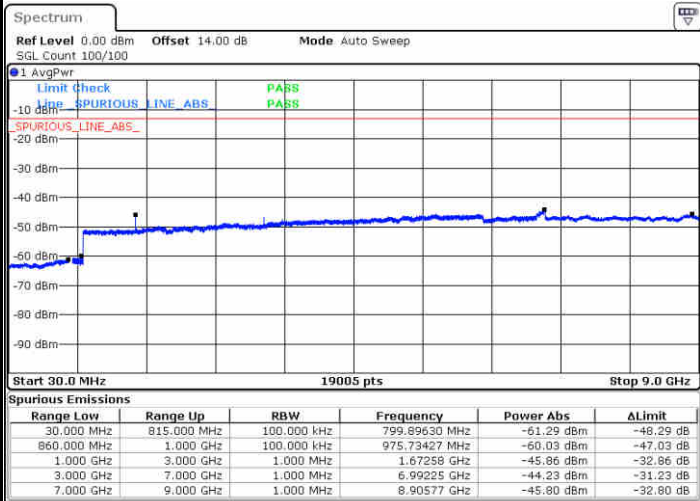

Highest Channel / 64QAM

LTE Band 4/ 10MHz

Lowest Channel / 64QAM

Middle Channel / 64QAM

Highest Channel / 64QAM

LTE Band 4/ 15MHz

Lowest Channel / 64QAM

Middle Channel / 64QAM

Highest Channel / 64QAM

LTE Band 5 / 1.4MHz

Lowest Channel / QPSK

Lowest Channel / 16QAM

Date: 27.JUN.2018 20:25:45

Date: 27.JUN.2018 20:26:42

Middle Channel / QPSK

Middle Channel / 16QAM

Date: 27.JUN.2018 20:28:18

Date: 27.JUN.2018 20:29:14

LTE Band 5 / 1.4MHz

Highest Channel / QPSK

Date: 27 JUN 2018 20:37:27

Highest Channel / 16QAM

Date: 27 JUN 2018 20:38:23

LTE Band 5 / 3MHz