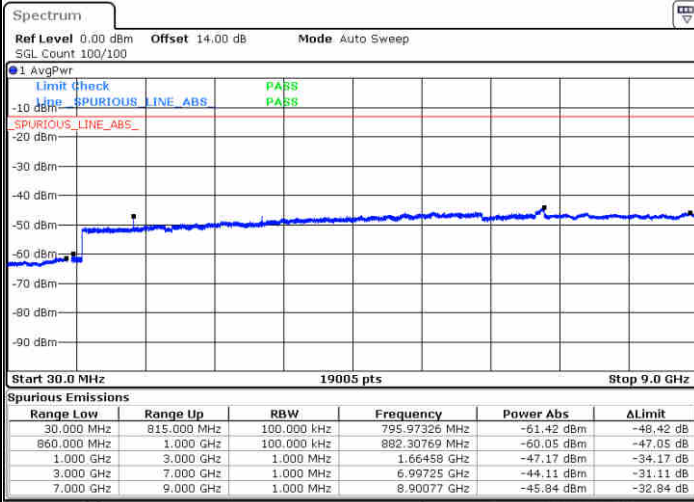

Lowest Channel / 16QAM

Date: 27.JUN.2018 21:08:22

Middle Channel / QPSK

Date: 27.JUN.2018 21:09:59

Middle Channel / 16QAM

Date: 27.JUN.2018 21:10:54

LTE Band 5 / 5MHz

Highest Channel / QPSK

Date: 27.JUN.2018 21:19:07

Highest Channel / 16QAM

Date: 27.JUN.2018 21:20:03

LTE Band 5 / 10MHz

Lowest Channel / QPSK

Date: 27.JUN.2018 21:28:15

Lowest Channel / 16QAM

Date: 27.JUN.2018 21:29:11

LTE Band 5 / 10MHz

Middle Channel / QPSK

Middle Channel / 16QAM

Date: 27.JUN.2018 21:30:47

Date: 27.JUN.2018 21:31:43

Highest Channel / QPSK

Highest Channel / 16QAM

Date: 27.JUN.2018 21:39:55

Date: 27.JUN.2018 21:40:52

LTE Band 5 / 1.4MHz

Lowest Channel / 64QAM

Middle Channel / 64QAM

Highest Channel / 64QAM

LTE Band 5 / 3MHz

Lowest Channel / 64QAM

Middle Channel / 64QAM