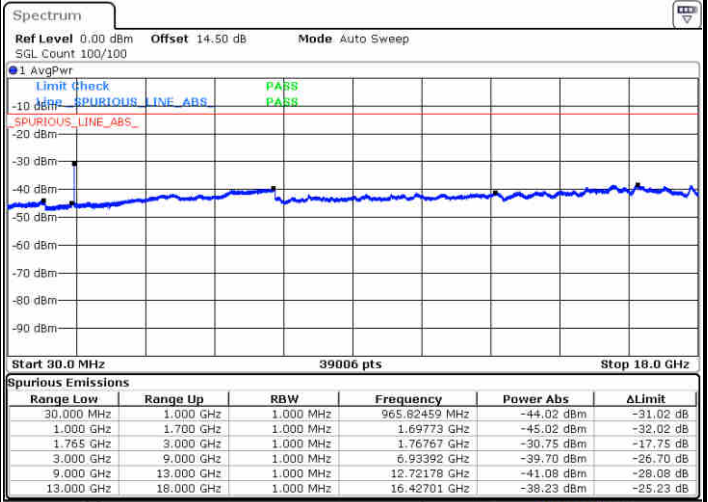

Date: 29 JUN 2018 21:42:43

LTE Band 4 / 15MHz

Lowest Channel / QPSK

Date: 29 JUN 2018 21:48:47

Lowest Channel / 16QAM

Date: 29 JUN 2018 21:49:40

Middle Channel / QPSK

Date: 29 JUN 2018 21:51:13

Middle Channel / 16QAM

Date: 29 JUN 2018 21:52:07

LTE Band 4 / 15MHz

Highest Channel / QPSK

Date: 29 JUN 2018 21:58:11

Highest Channel / 16QAM

Date: 29 JUN 2018 21:59:04

LTE Band 4 / 20MHz

Lowest Channel / QPSK

Date: 29 JUN 2018 22:05:08

Lowest Channel / 16QAM

Date: 29 JUN 2018 22:06:01

LTE Band 4 / 20MHz

Middle Channel / QPSK

Date: 29 JUN 2018 22:07:34

Middle Channel / 16QAM

Date: 29 JUN 2018 22:08:27

Highest Channel / QPSK

Date: 29 JUN 2018 22:14:31

Highest Channel / 16QAM

Date: 29 JUN 2018 22:15:25

LTE Band 4/ 1.4MHz

Lowest Channel / 64QAM

Middle Channel / 64QAM