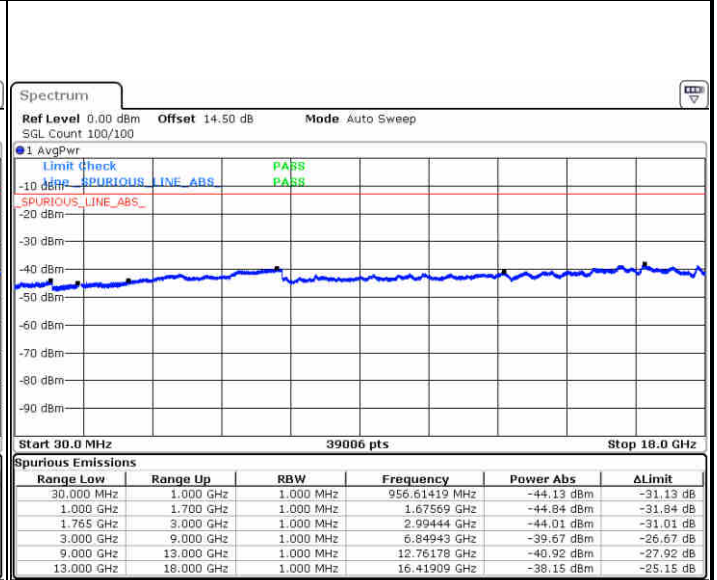

Date: 29 JUN 2018 21:03:04

Highest Channel / QPSK

Date: 29 JUN 2018 21:09:08

Highest Channel / 16QAM

Date: 29 JUN 2018 21:10:02

LTE Band 4 / 5MHz

Lowest Channel / QPSK

Lowest Channel / 16QAM

Date: 29 JUN 2018 21:16:06

Date: 29 JUN 2018 21:16:59

Middle Channel / QPSK

Middle Channel / 16QAM

Date: 29 JUN 2018 21:18:32

Date: 29 JUN 2018 21:19:25

LTE Band 4 / 5MHz

Highest Channel / QPSK

Date: 29 JUN 2018 21:25:29

Highest Channel / 16QAM

Date: 29 JUN 2018 21:26:23

LTE Band 4 / 10MHz

Lowest Channel / QPSK

Date: 29 JUN 2018 21:32:27

Lowest Channel / 16QAM

Date: 29 JUN 2018 21:33:20

LTE Band 4 / 10MHz

Middle Channel / QPSK

Middle Channel / 16QAM

Date: 29 JUN 2018 21:34:52

Date: 29 JUN 2018 21:35:46

Highest Channel / QPSK

Highest Channel / 16QAM

Date: 29 JUN 2018 21:41:50