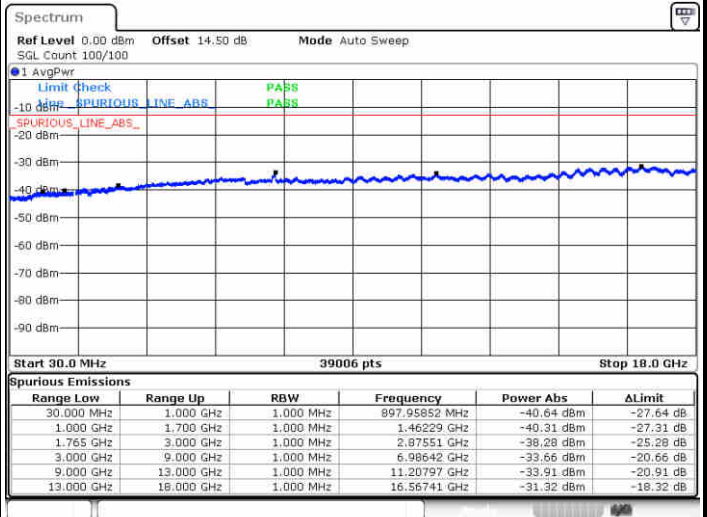

Date: 29 JUN 2018 22:08:27

Highest Channel / QPSK

Date: 29 JUN 2018 22:14:31

Highest Channel / 16QAM

Date: 29 JUN 2018 22:15:25

LTE Band 4/ 1.4MHz

Lowest Channel / 64QAM

Middle Channel / 64QAM

Highest Channel / 64QAM

LTE Band 4/ 3MHz

Lowest Channel / 64QAM

Middle Channel / 64QAM

Highest Channel / 64QAM

LTE Band 4/ 5MHz

Lowest Channel / 64QAM

Middle Channel / 64QAM

Highest Channel / 64QAM

LTE Band 4/ 10MHz

Lowest Channel / 64QAM

Middle Channel / 64QAM

Highest Channel / 64QAM

LTE Band 4/ 15MHz

Lowest Channel / 64QAM

Middle Channel / 64QAM