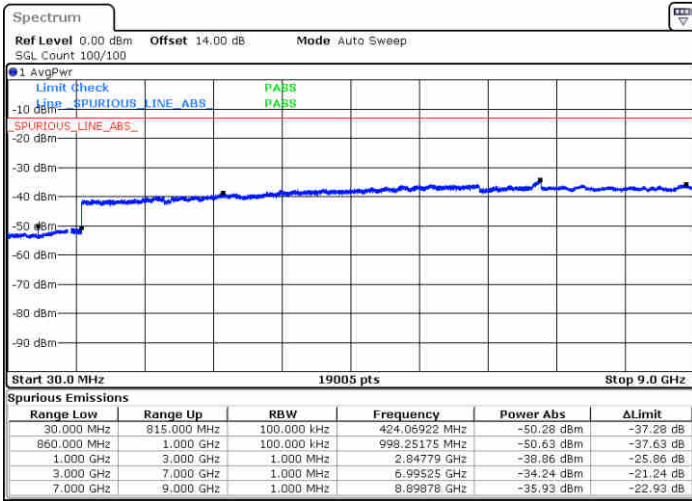

LTE Band 5 / 10MHz

Middle Channel / QPSK

Middle Channel / 16QAM

Date: 27.JUN.2018 21:30:47

Date: 27.JUN.2018 21:31:43

Highest Channel / QPSK

Highest Channel / 16QAM

Date: 27.JUN.2018 21:39:55

Date: 27.JUN.2018 21:40:52

LTE Band 5 / 1.4MHz

Lowest Channel / 64QAM

Middle Channel / 64QAM

Highest Channel / 64QAM

LTE Band 5 / 3MHz

Lowest Channel / 64QAM

Middle Channel / 64QAM

Highest Channel / 64QAM

LTE Band 5 / 5MHz

Lowest Channel / 64QAM

Middle Channel / 64QAM

Highest Channel / 64QAM

LTE Band 5 / 10MHz

LTE Band 7 / 5MHz

Lowest Channel / QPSK