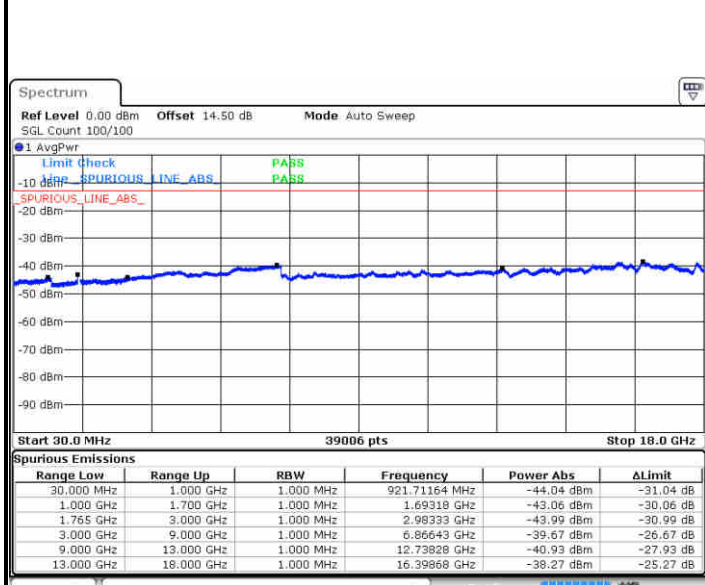

Date: 29 JUN 2018 21:16:06

Date: 29 JUN 2018 21:16:59

Middle Channel / QPSK

Middle Channel / 16QAM

Date: 29 JUN 2018 21:18:32

Date: 29 JUN 2018 21:19:25

LTE Band 4 / 5MHz

Highest Channel / QPSK

Date: 29 JUN 2018 21:25:29

Highest Channel / 16QAM

Date: 29 JUN 2018 21:26:23

LTE Band 4 / 10MHz

Lowest Channel / QPSK

Date: 29 JUN 2018 21:32:27

Lowest Channel / 16QAM

Date: 29 JUN 2018 21:33:20

LTE Band 4 / 10MHz

Middle Channel / QPSK

Middle Channel / 16QAM

Date: 29 JUN 2018 21:34:52

Date: 29 JUN 2018 21:35:46

Highest Channel / QPSK

Highest Channel / 16QAM

Date: 29 JUN 2018 21:41:50