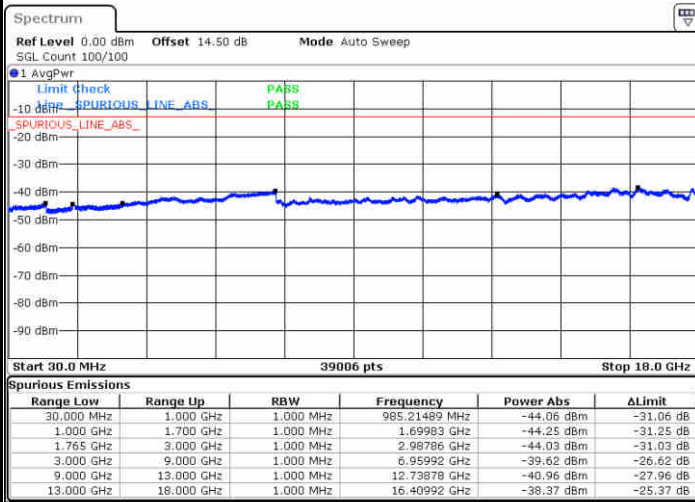

Middle Channel / 16QAM

Date: 29 JUN 2018 21:52:07

LTE Band 4 / 15MHz

Highest Channel / QPSK

Date: 29 JUN 2018 21:58:11

Highest Channel / 16QAM

Date: 29 JUN 2018 21:59:04

LTE Band 4 / 20MHz

Lowest Channel / QPSK

Date: 29 JUN 2018 22:05:08

Lowest Channel / 16QAM

Date: 29 JUN 2018 22:06:01

LTE Band 4 / 20MHz

Middle Channel / QPSK

Date: 29 JUN 2018 22:07:34

Middle Channel / 16QAM