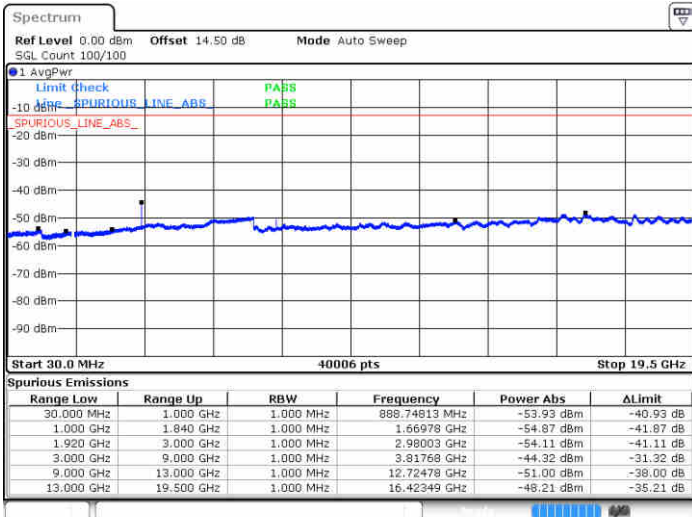

Date: 30 JUN 2018 17:23:04

LTE Band 2 / 1.4MHz

Lowest Channel / 64QAM

Middle Channel / 64QAM

Date: 30 JUN 2018 17:36:50

Date: 30 JUN 2018 17:38:05

Highest Channel / 64QAM

Date: 30 JUN 2018 17:41:35