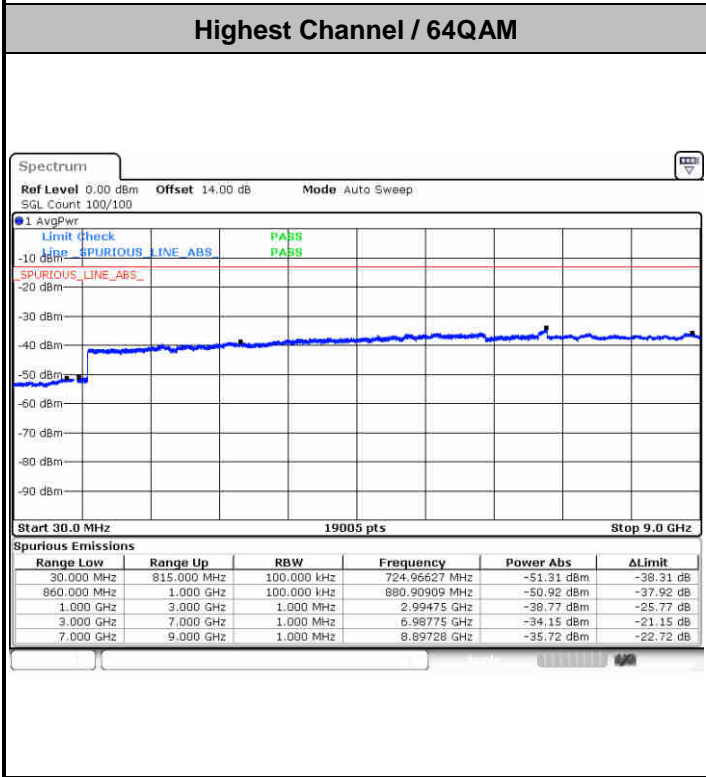

LTE Band 5 / 10MHz

Middle Channel / QPSK

Middle Channel / 16QAM

Date: 27.JUN.2018 21:30:47

Date: 27.JUN.2018 21:31:43

Highest Channel / QPSK

Highest Channel / 16QAM

Date: 27.JUN.2018 21:39:55

Date: 27.JUN.2018 21:40:52

LTE Band 5 / 1.4MHz

Lowest Channel / 64QAM

Middle Channel / 64QAM

Highest Channel / 64QAM

LTE Band 5 / 3MHz

Lowest Channel / 64QAM

Middle Channel / 64QAM

Highest Channel / 64QAM

LTE Band 5 / 5MHz

Lowest Channel / 64QAM

Middle Channel / 64QAM

Highest Channel / 64QAM

LTE Band 5 / 10MHz

LTE Band 7 / 5MHz

Lowest Channel / QPSK

Lowest Channel / 16QAM

Middle Channel / QPSK

Middle Channel / 16QAM