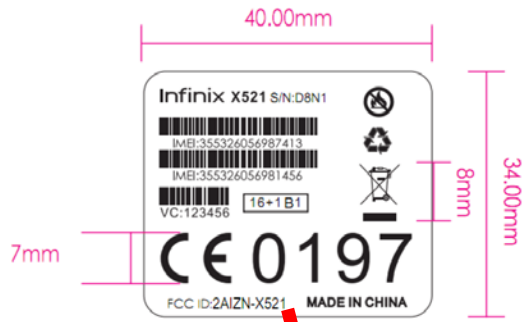

FCC ID: 2AIZN-X521

Label: 40mm\*34mm

Label Location: