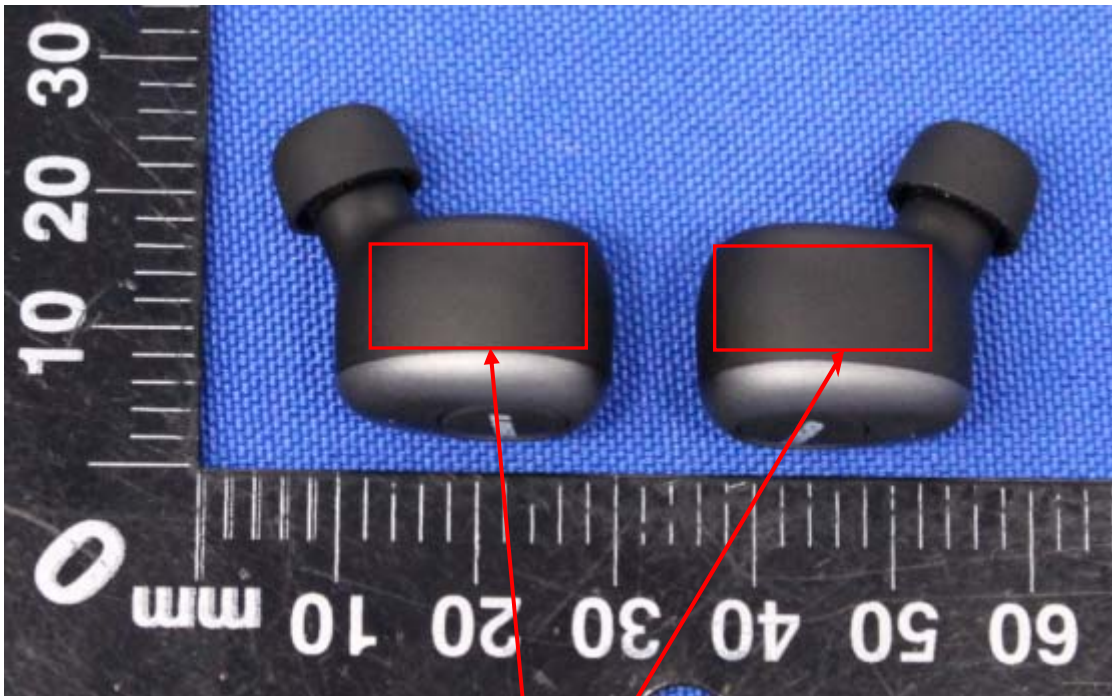

# Label artwork and Location

Model: TWS-01

Label:

Model: TWS-01  
FCC ID: 2AIZHTWS-01

Size: L\*W=15\*6mm

Label Location