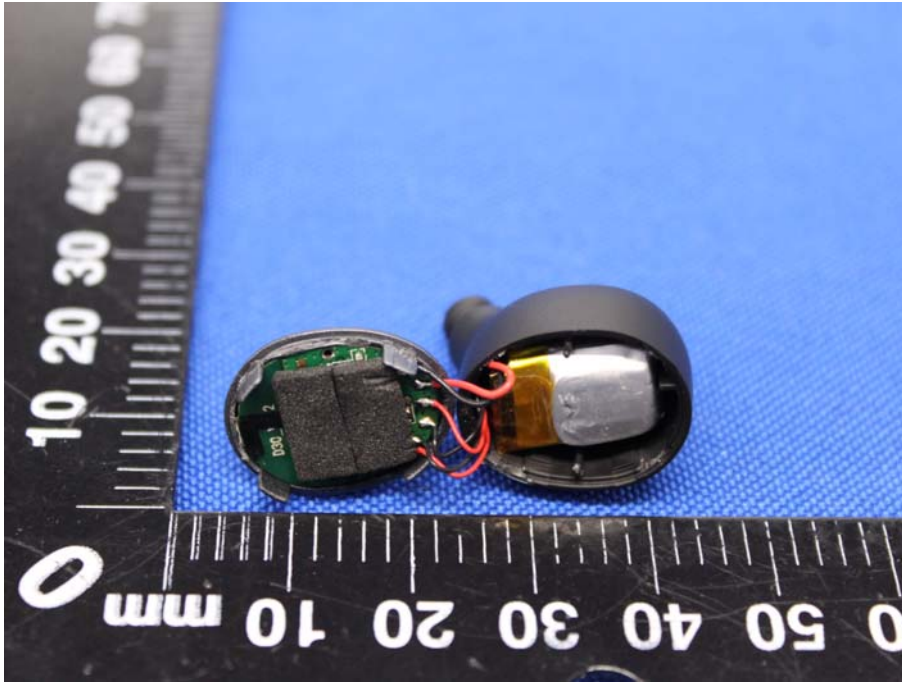

Appendix B: Photographs of EUT

Product: Bluetooth Earphones

Model: TWS-01

Internal Photos

Antenna