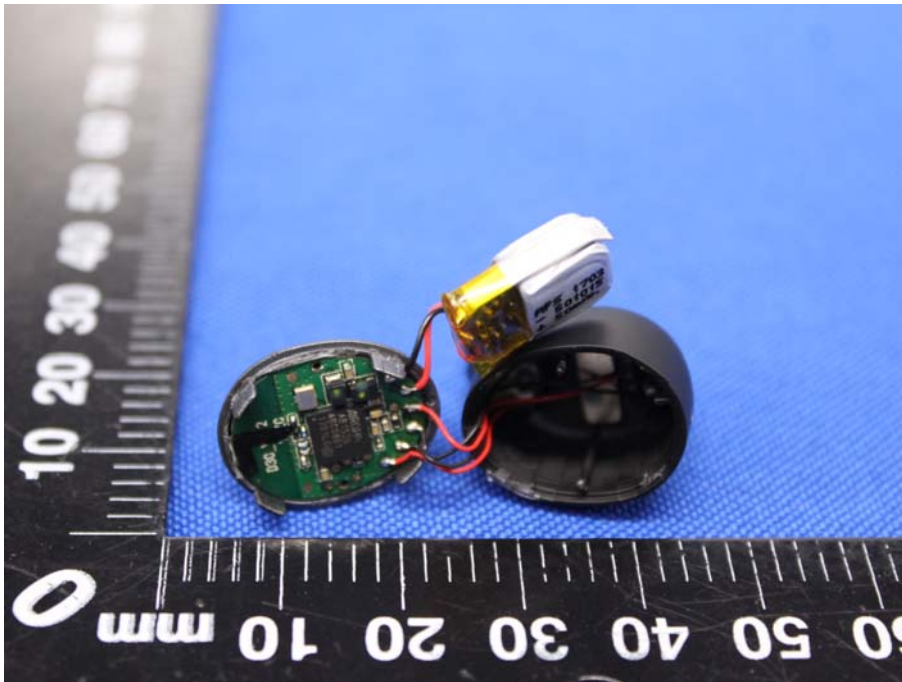

Appendix B: Photographs of EUT

Product: Bluetooth Earphones

Model: TWS-01

Internal Photos

Antenna