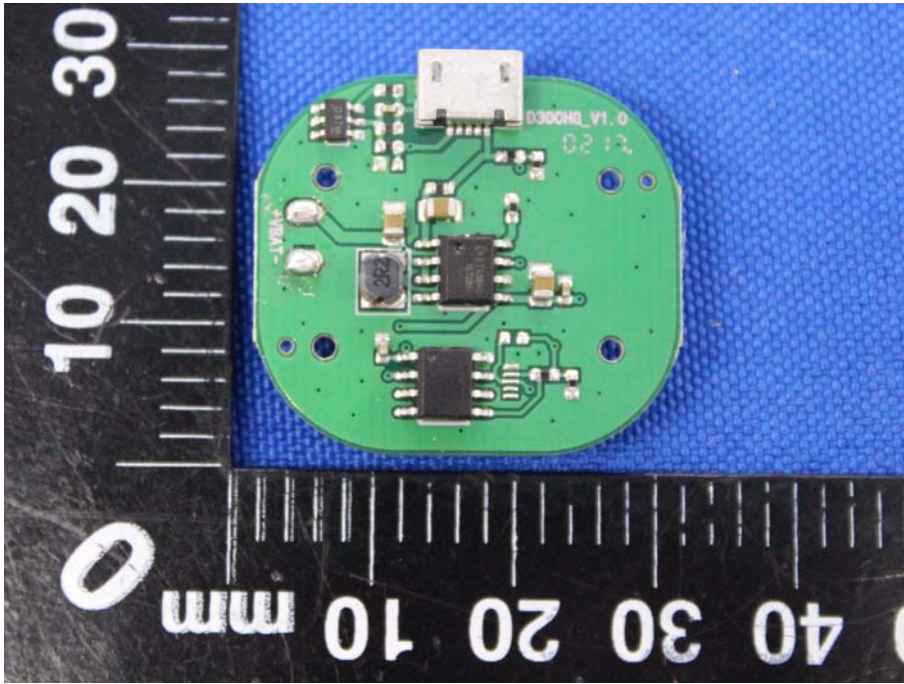

Appendix B: Photographs of EUT

Product: Bluetooth Earphones

Model: TWS-01

Internal Photos

Antenna