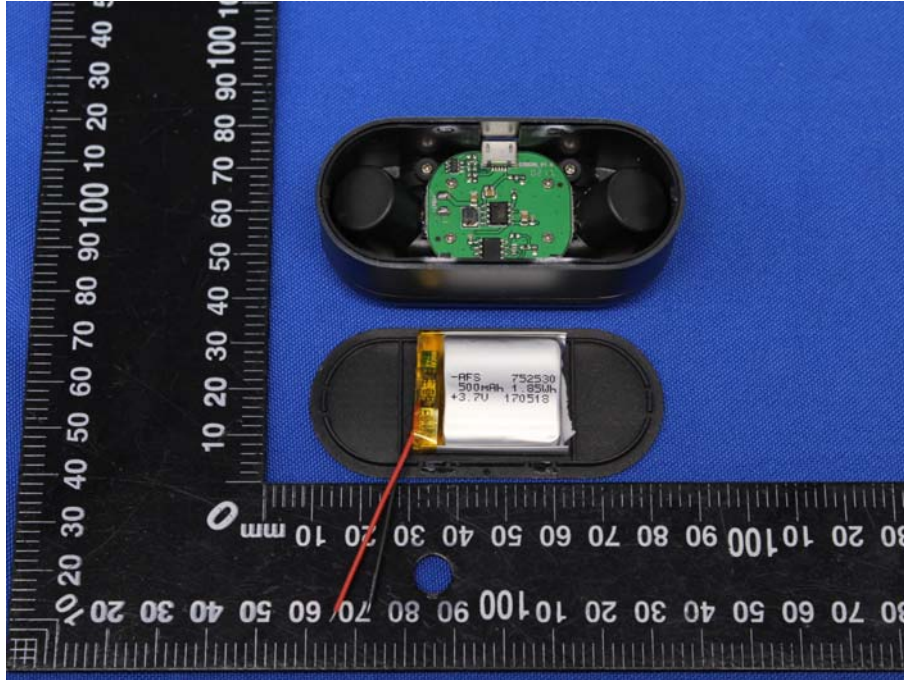

Appendix B: Photographs of EUT

Product: Bluetooth Earphones

Model: TWS-01

Internal Photos

Antenna