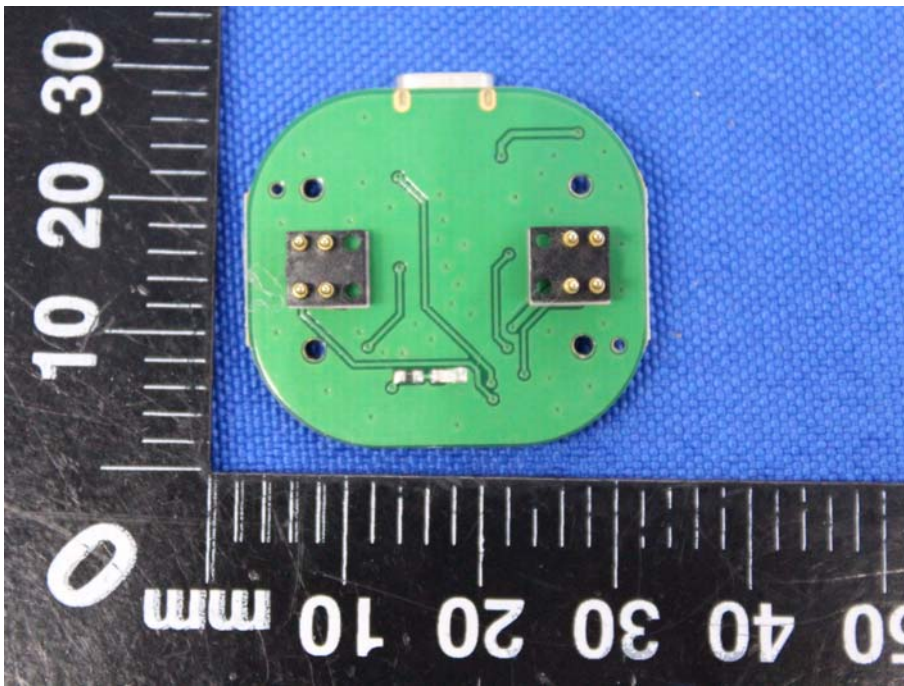

Appendix B: Photographs of EUT

Product: Bluetooth Earphones

Model: TWS-01

Internal Photos

Antenna