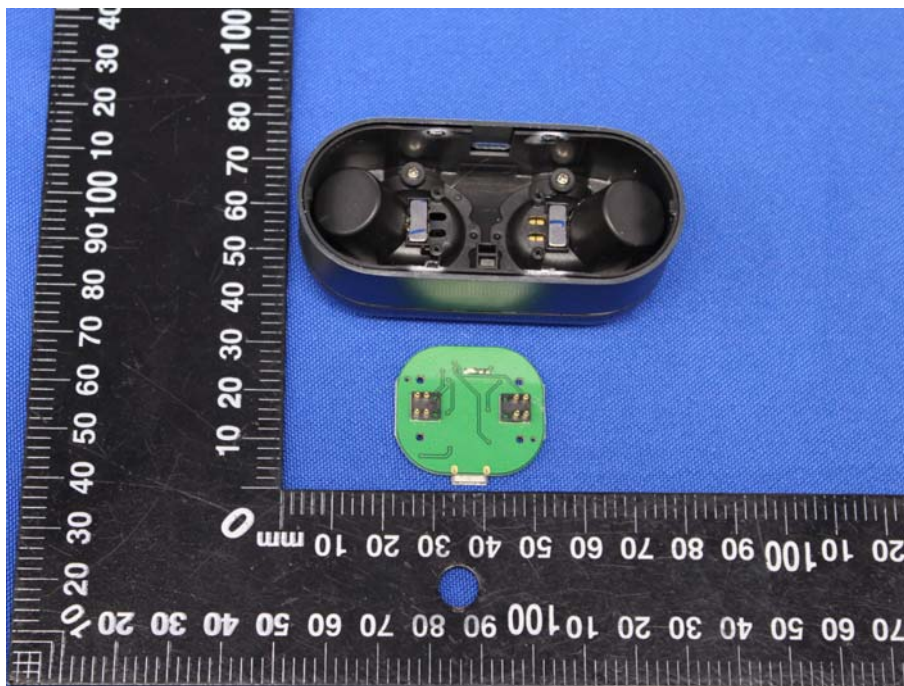

Appendix B: Photographs of EUT

Product: Bluetooth Earphones

Model: TWS-01

Internal Photos

Antenna