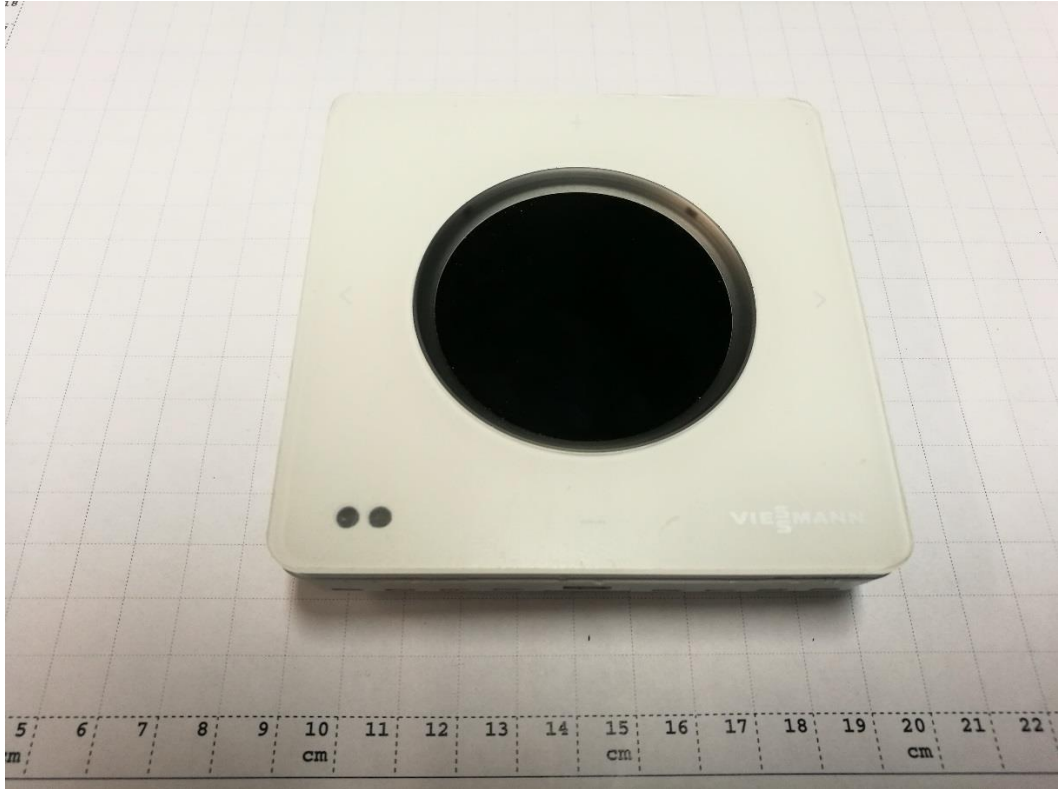

**EUT External Photographs**

**Photograph 1: ViCare Thermostat – Front-Top Side**

**Photograph 2: ViCare Thermostat – Rear-Top Side**

Photograph 3: ViCare Thermostat – Back Side

Photograph 4: ViCare Thermostat – Back Side

Photograph 5: ViCare Thermostat –  $\mu$ USB Connector Side

Photograph 6: ViCare Thermostat – Right Side

Photograph 7: ViCare Thermostat – Left Side