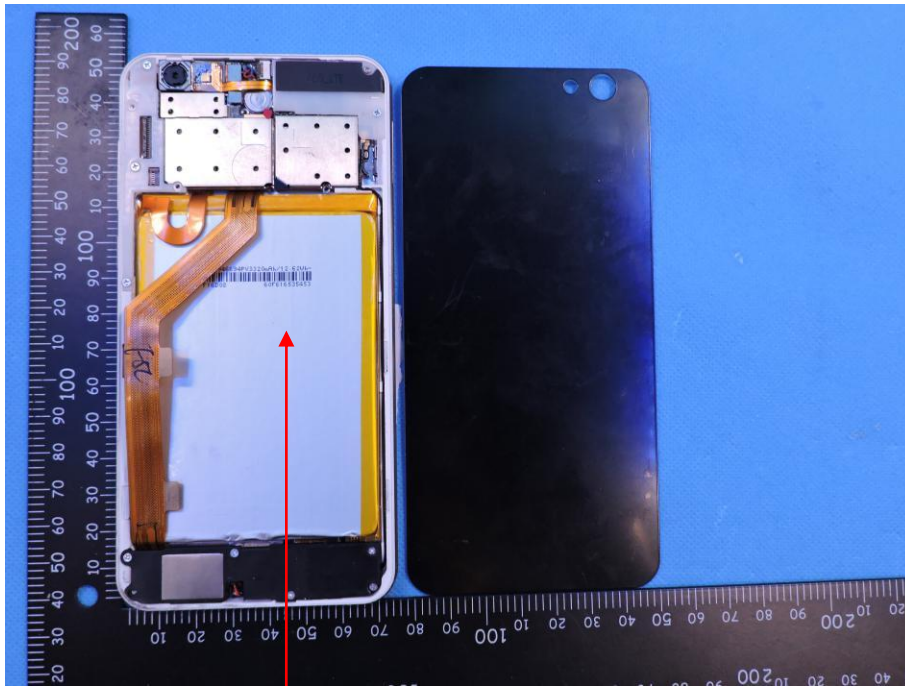

## FCC Label

W:16mm

SMART PHONE

Model name: ILU

FCC ID: 2AIYZSSPILU

This device complies with part 15 of the FCC Rules.  
Operation is subject to the condition that this device does  
not cause harmful interference.

L:20mm