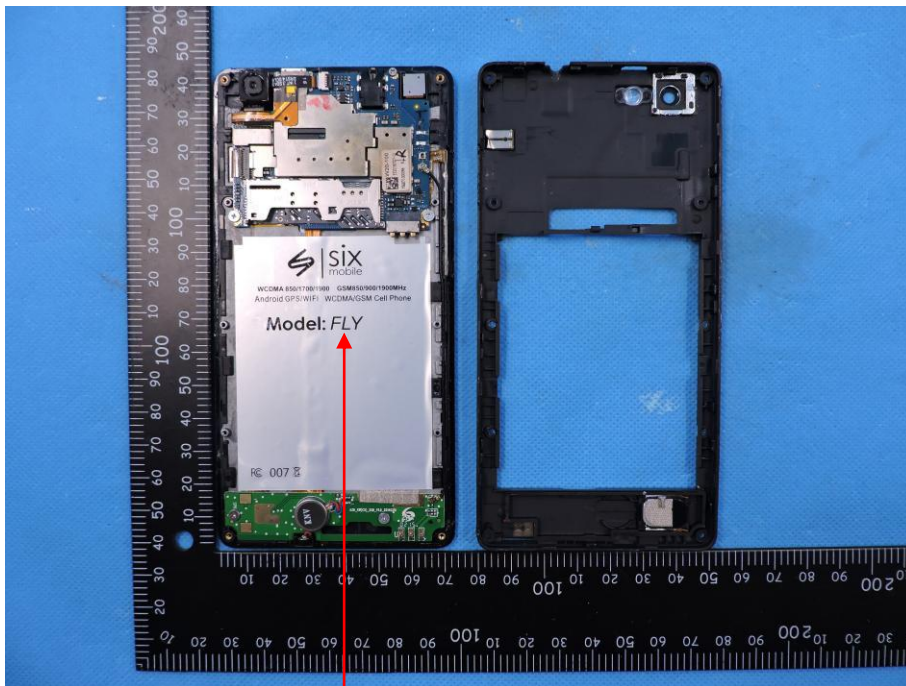

FCC Label

SMART PHONE

Model name: FLY

FCC ID: 2AIYZSSPFLY

This device complies with part 15 of the FCC Rules.
Operation is subject to the condition that this device does
not cause harmful interference.

W:16mm

L:20mm