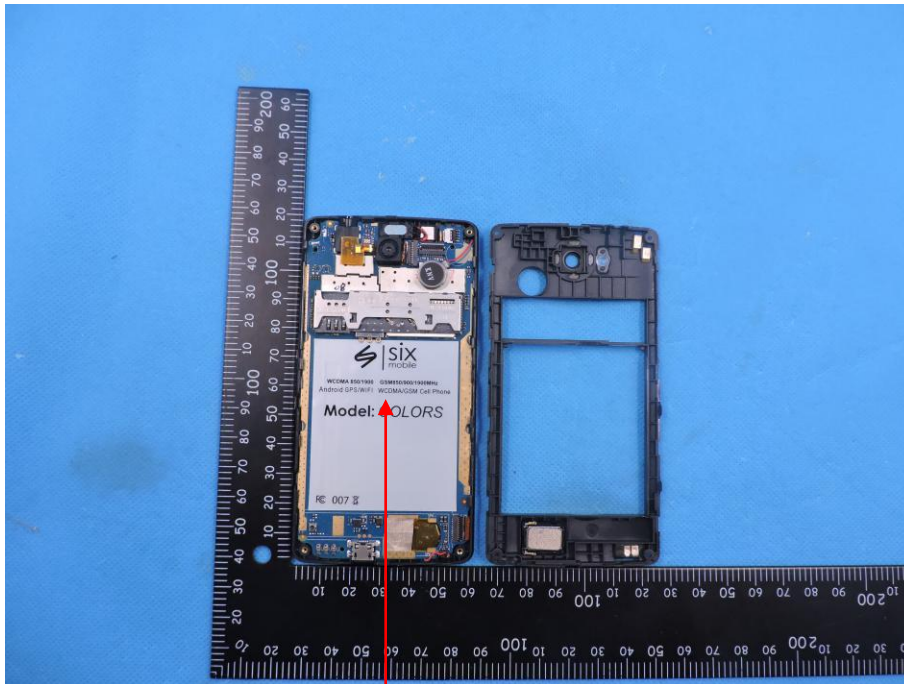

## FCC Label

SMART PHONE

Model name: COLORS

FCC ID: 2AIYZCOLORS

This device complies with part 15 of the FCC Rules.  
Operation is subject to the condition that this device does  
not cause harmful interference.

W:16mm

L:20mm