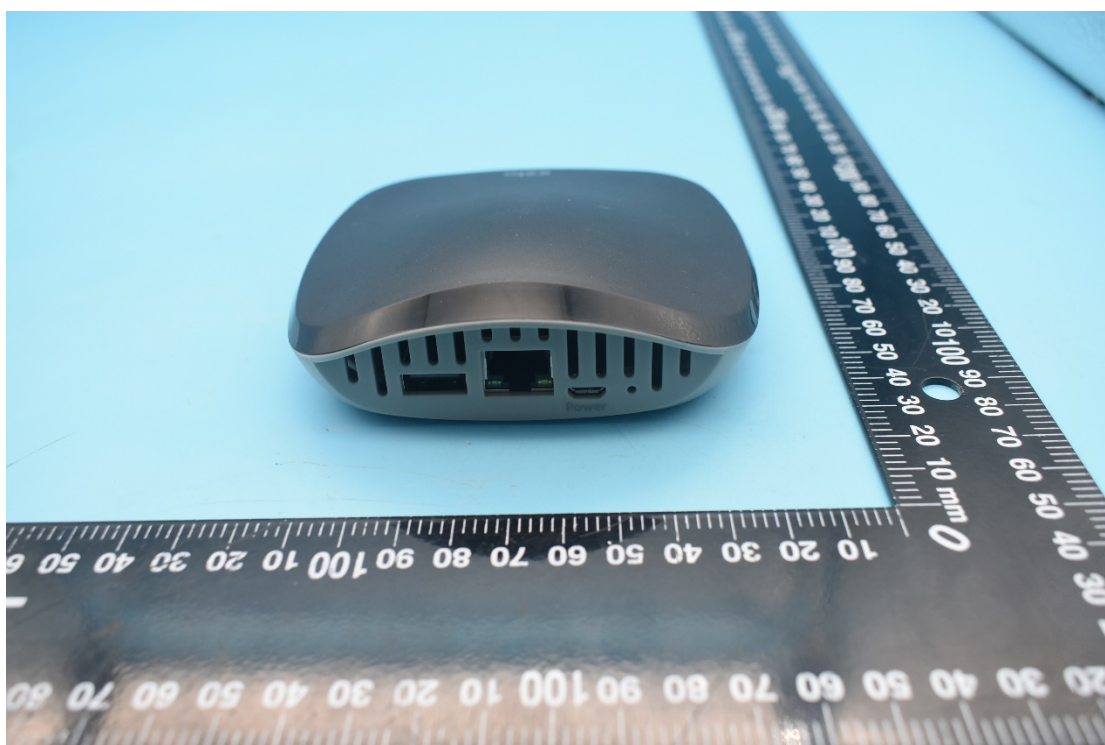

FCC ID:2AIYWPLUS450, IC:26382-PLUS450

External Photos

1. EUT front view

2. EUT rear view

3. EUT left side view

4. EUT right side view

5. EUT top view

6. EUT bottom view