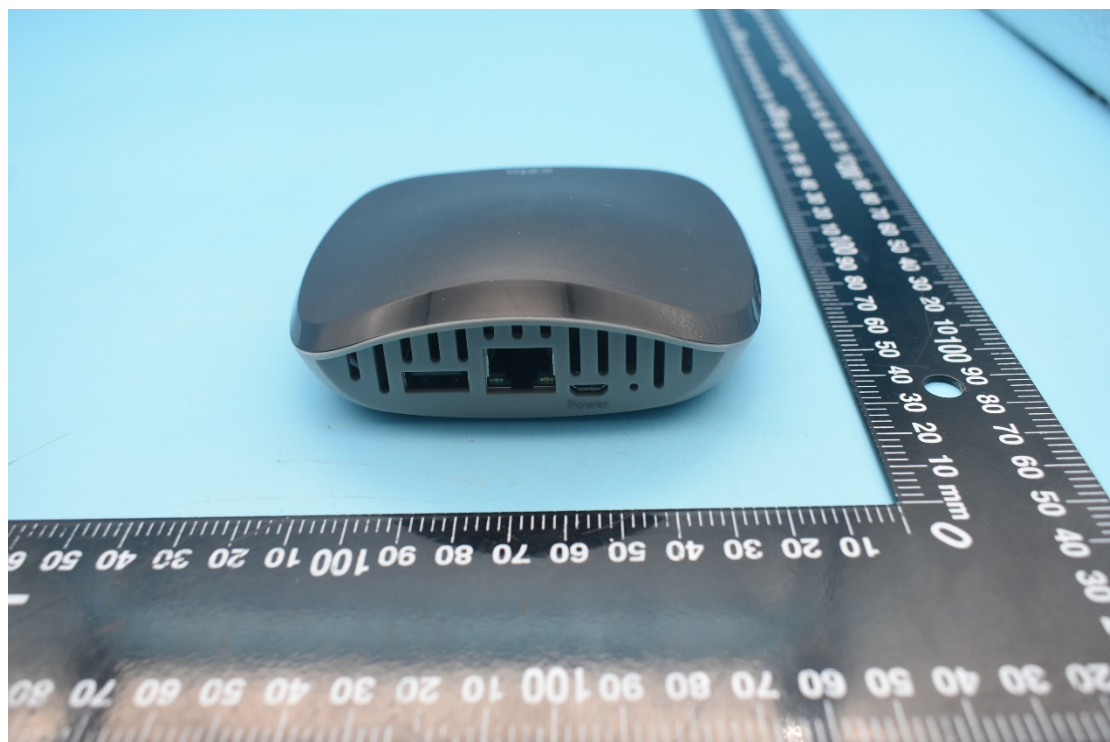

FCC ID:2AIYWPLUS450, IC:26382-PLUS450

External Photos

1. EUT front view

2. EUT rear view

3. EUT left side view

4. EUT right side view

5. EUT top view

6. EUT bottom view