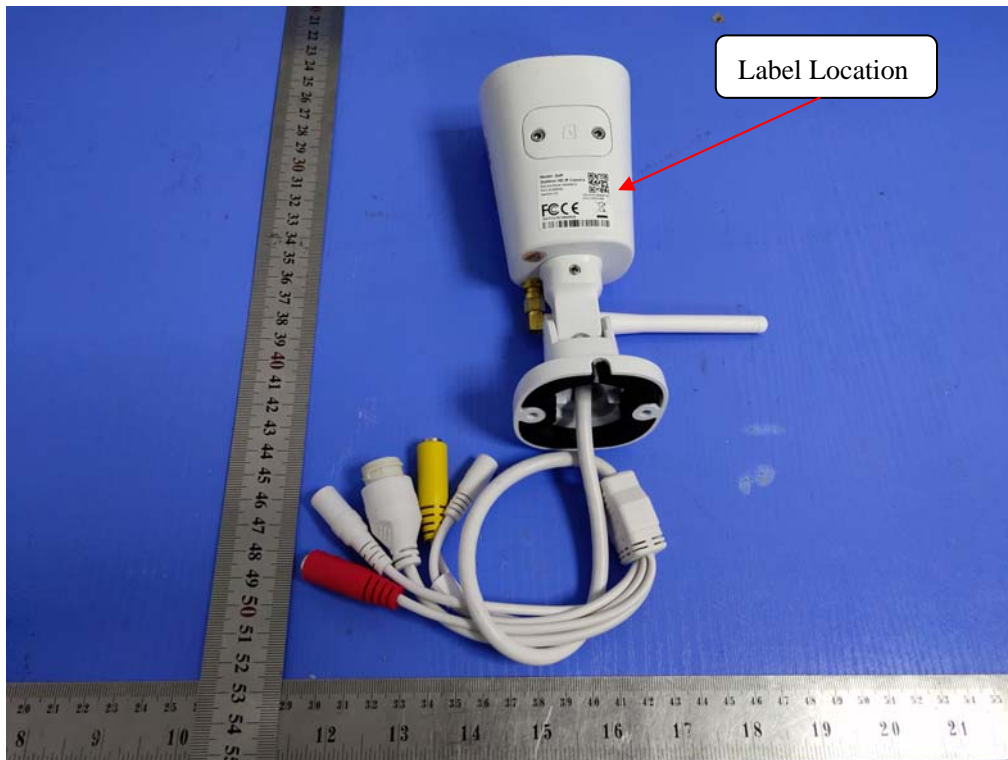

LABEL AND LOCATION

**Full HD Indoor Wi-Fi Camera**  
**Model: VC1103**  
**FCC ID: 2AIYW-VC1103**

(Size: L3.0cm x 3.0cm)

Material: Tagboard  
Glue: adhesive sticker  
Font color: Blue  
Label color: White