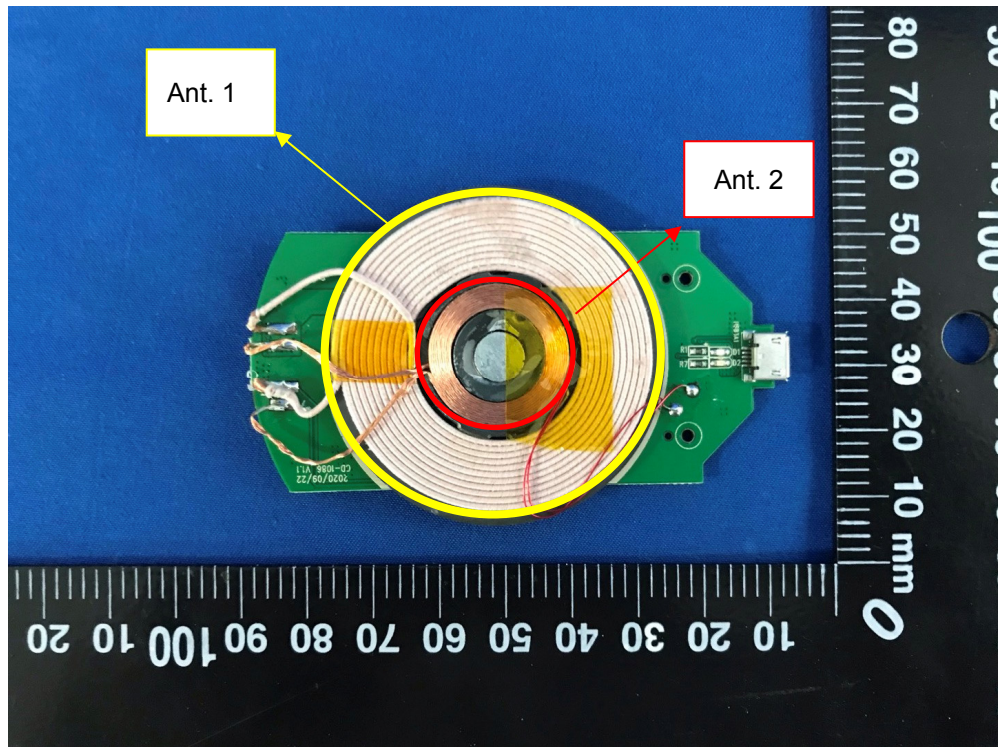

EUT – Internal View Model CD-1086 FCC ID: 2AIY7CD-1086

====End=====