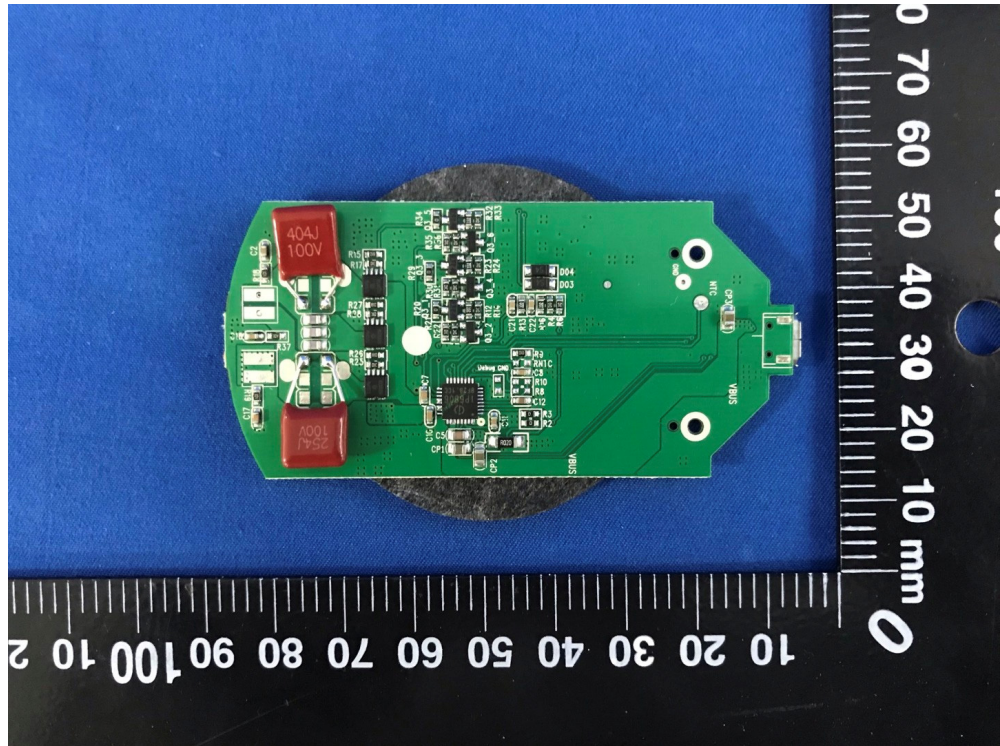

EUT – Internal View Model CD-1086 FCC ID: 2AIY7CD-1086

====End=====