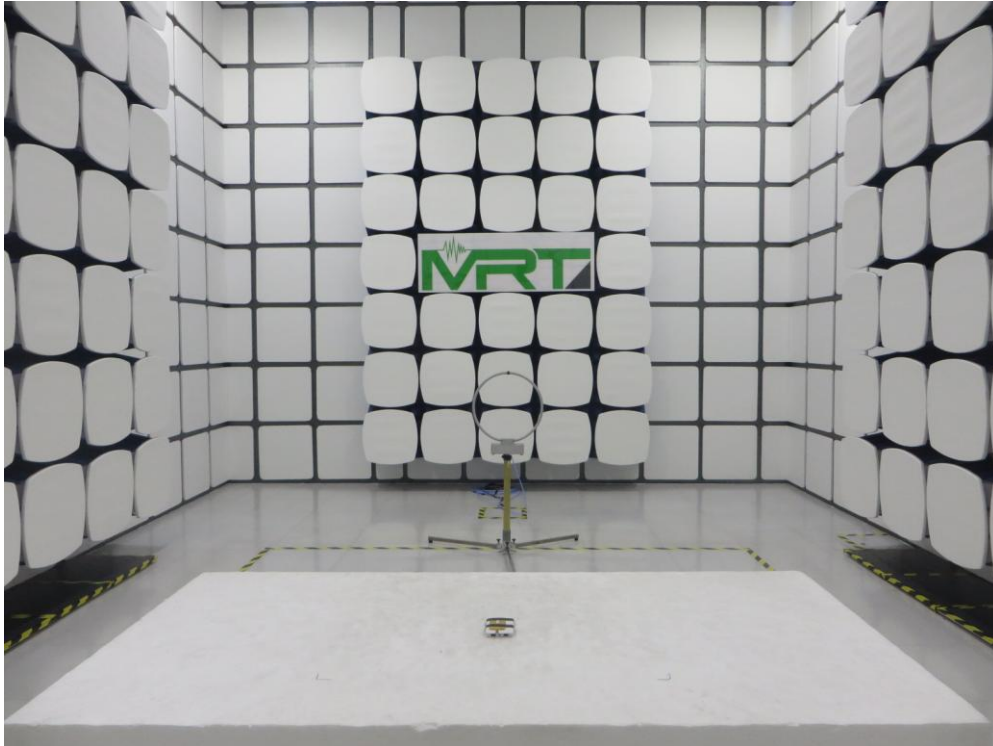

FCC Part15C Test Setup Photo

Description: Front view of Conducted Emission Test Setup

Description: Back view of Conducted Emission Test Setup

Description: Radiated Emission Test Setup for 9kHz ~ 30MHz

Description: Radiated Emission Test Setup for 30MHz ~ 1GHz