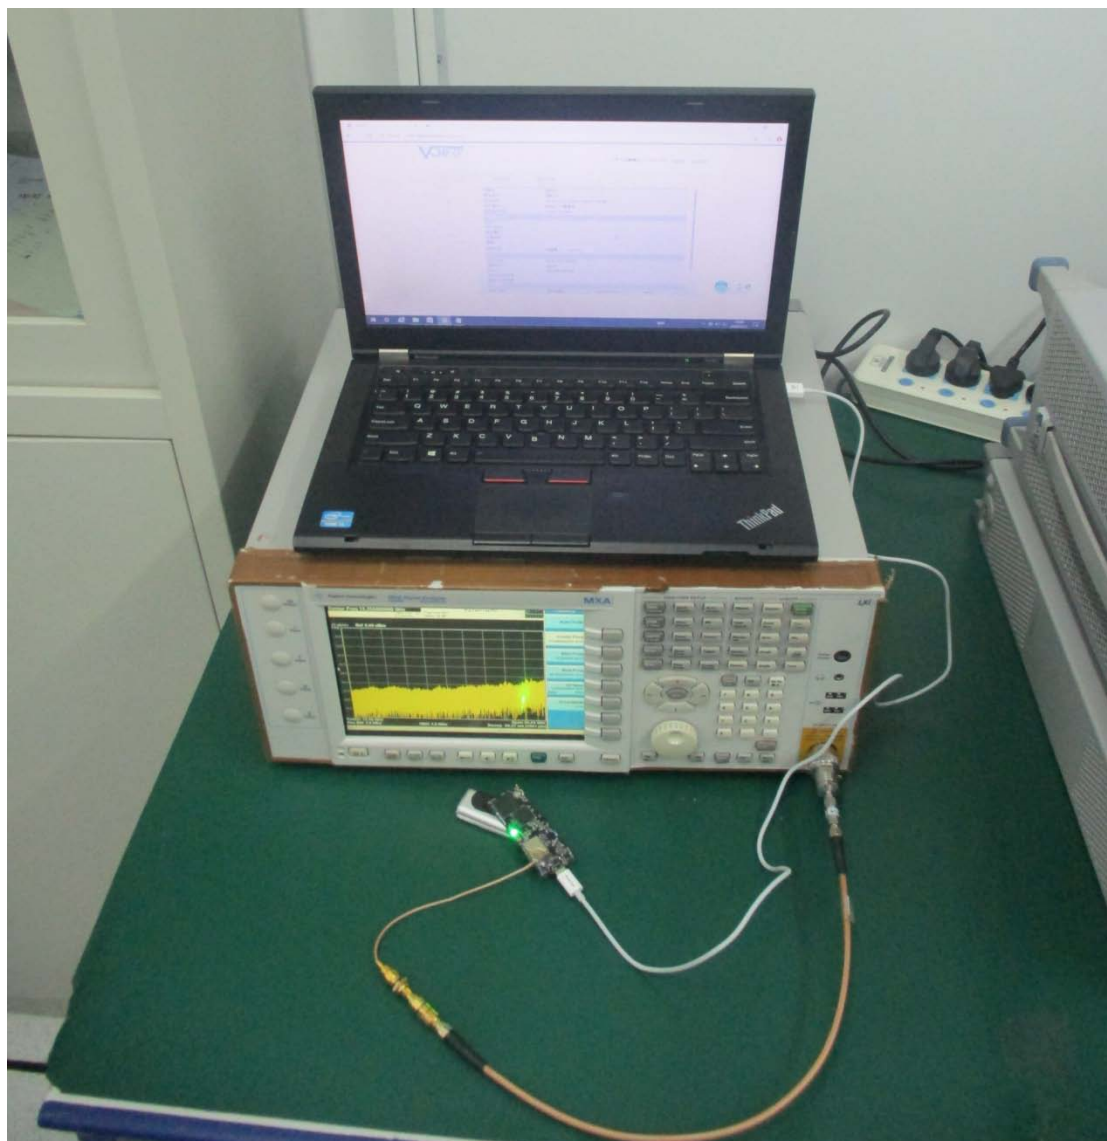

FCC ID:2AIXRVMATE

Test Setup Photos

1. Conducted emission main's port front view

2. Conducted emission main's port side view

3. Radiated emission (9KHz-30MHz)

4. Radiated emission (30MHz-1GHz)

5. Radiated emission (above 1GHz)

6. RF measurement setup

(WIFI 5G)