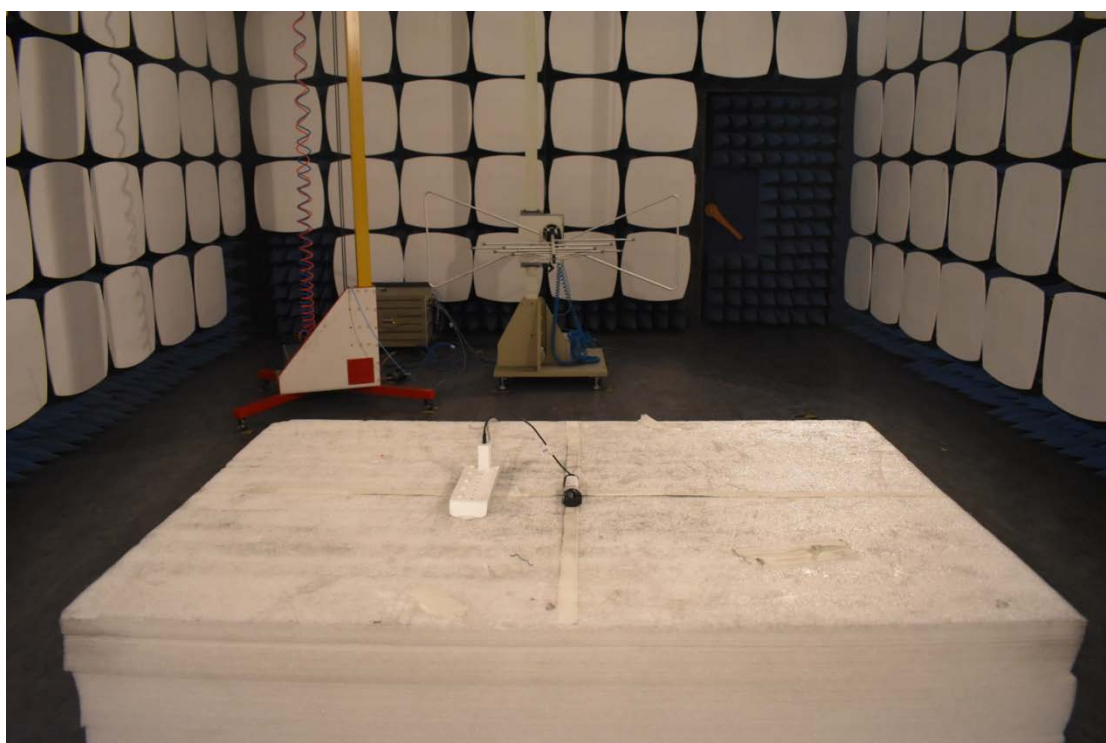

FCC ID:2AIXRVMATE

Test Setup Photos

1. Conducted emission main's port front view

2. Conducted emission main's port side view

3. Radiated emission (9KHz-30MHz)

4. Radiated emission (30MHz-1GHz)

5. Radiated emission (above 1GHz)

6. RF measurement setup

(WIFI 5G)