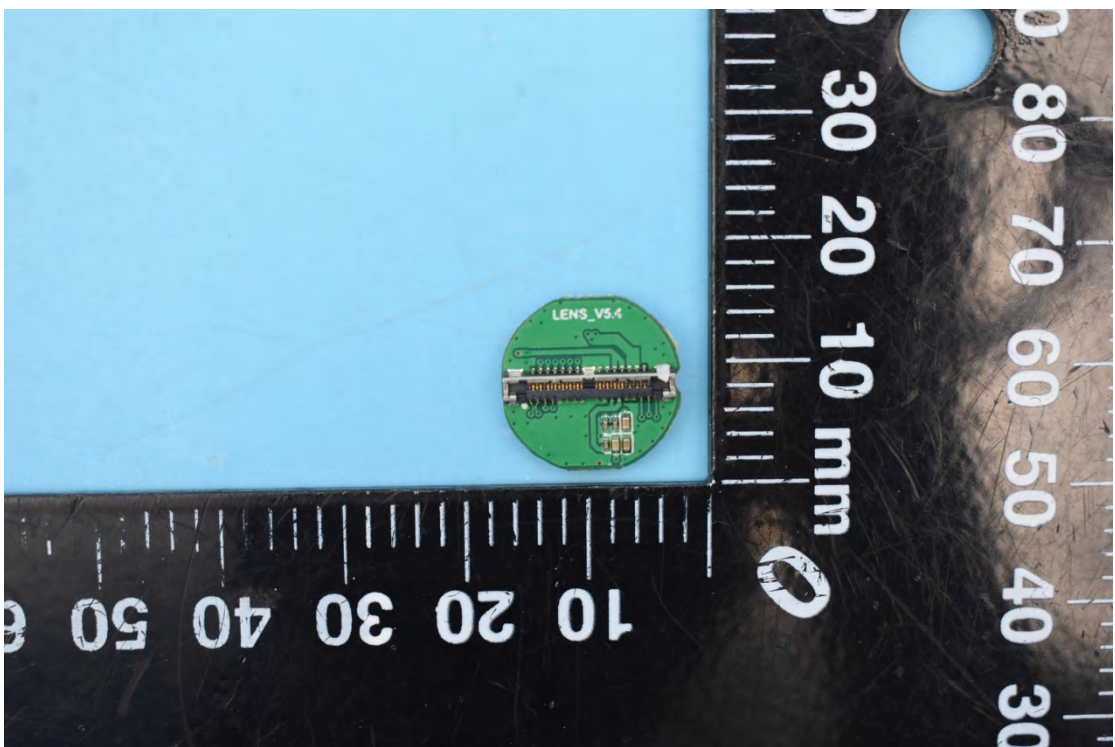

FCC ID:2AIXRVMATE

Internal Photos

1. EUT uncover view

2. Antenna view