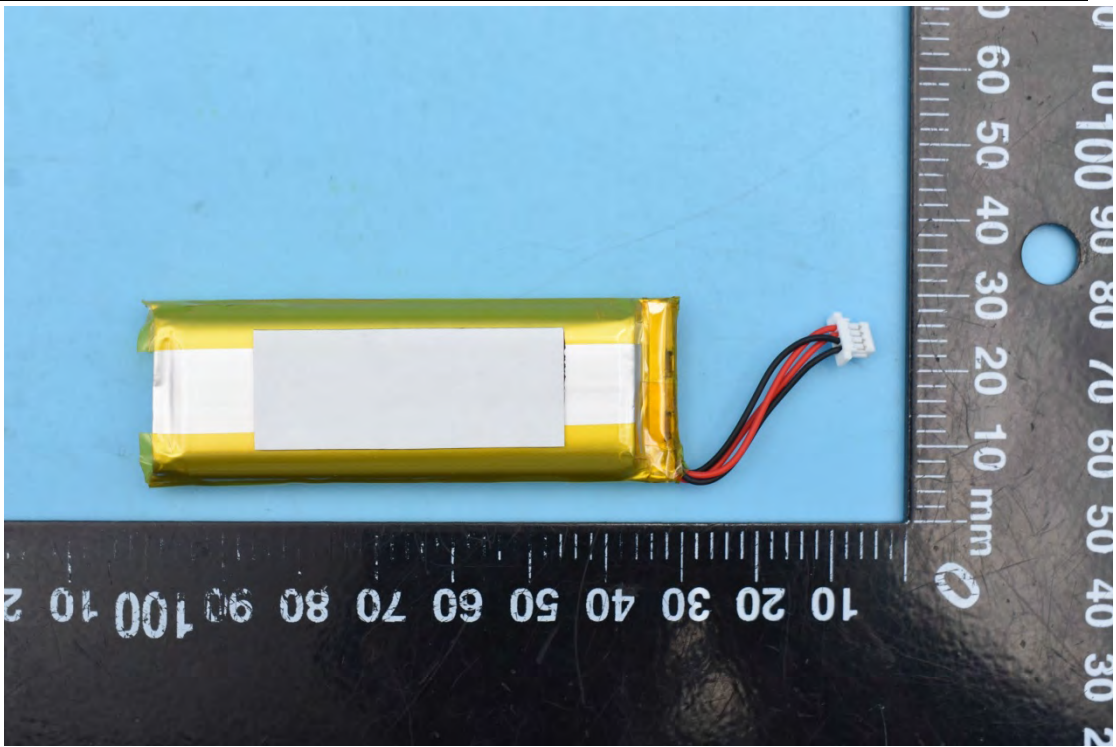

FCC ID:2AIXRVMATE

Internal Photos

1. EUT uncover view

2. Antenna view