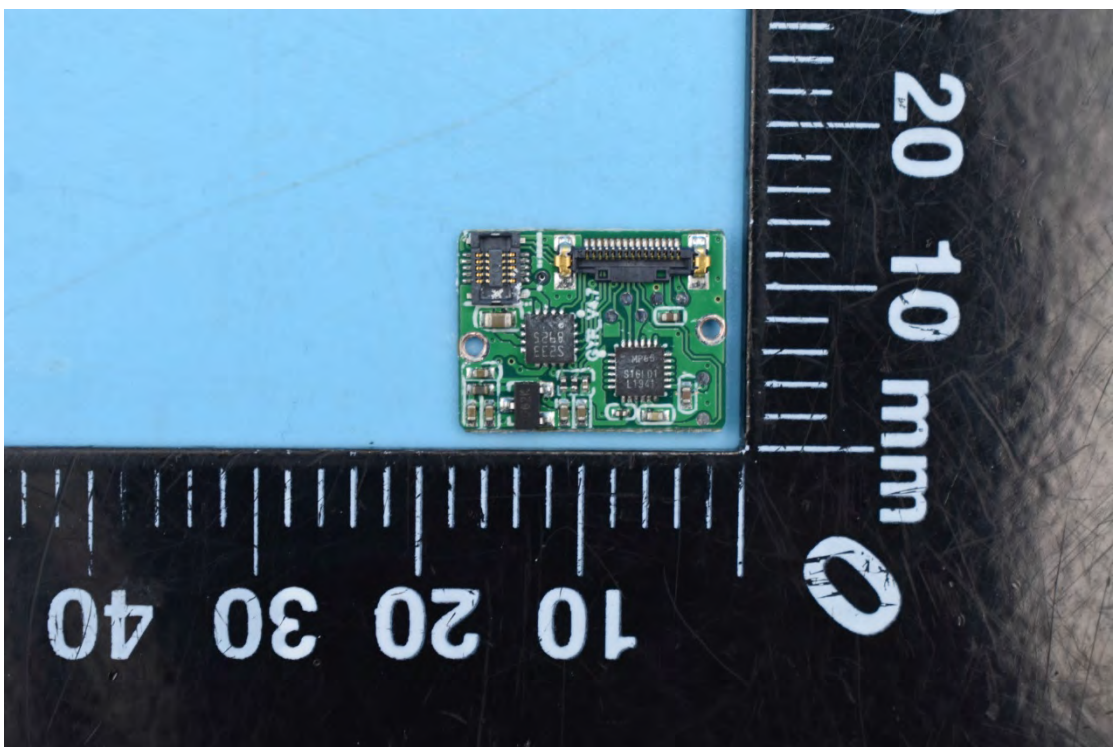

FCC ID:2AIXRVMATE

Internal Photos

1. EUT uncover view

2. Antenna view