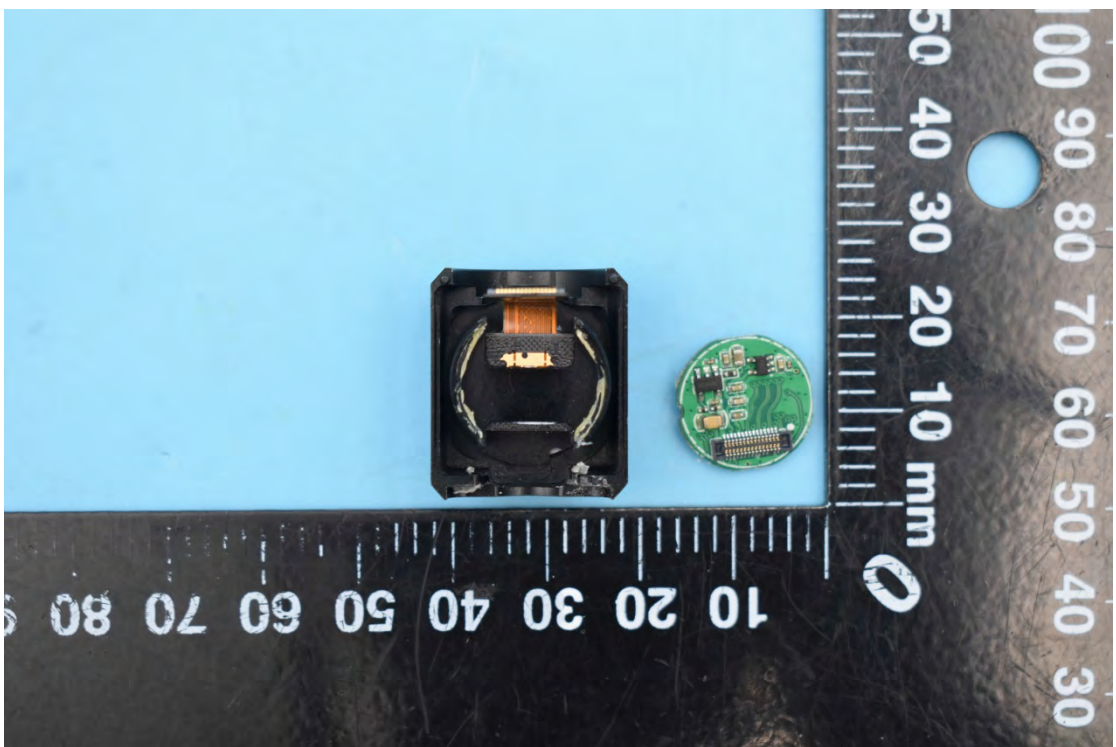

FCC ID:2AIXRVMATE

Internal Photos

1. EUT uncover view

2. Antenna view