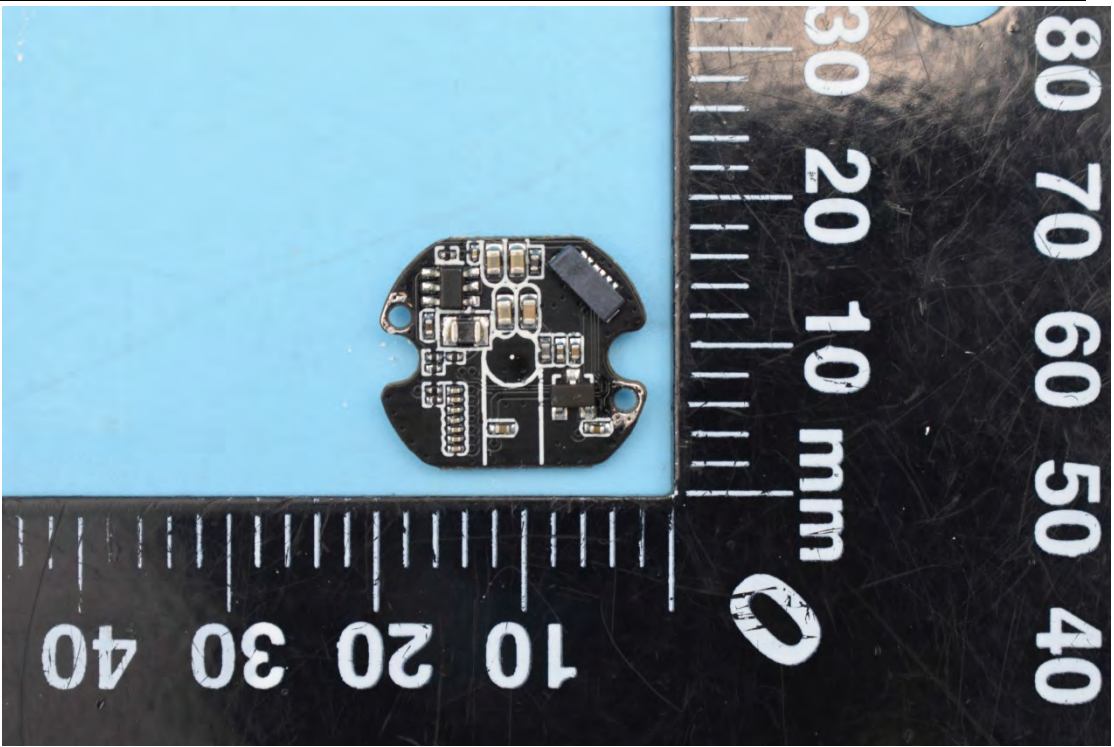

FCC ID:2AIXRVMATE

Internal Photos

1. EUT uncover view

2. Antenna view