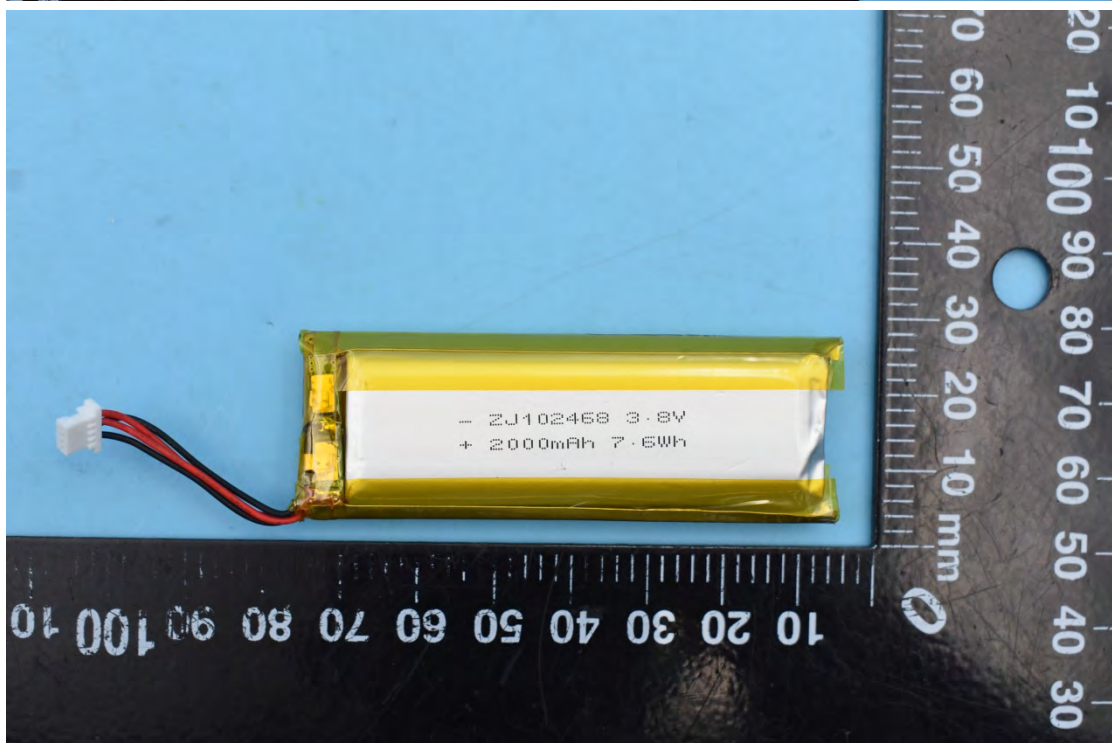

FCC ID:2AIXRVMATE

Internal Photos

1. EUT uncover view

2. Antenna view