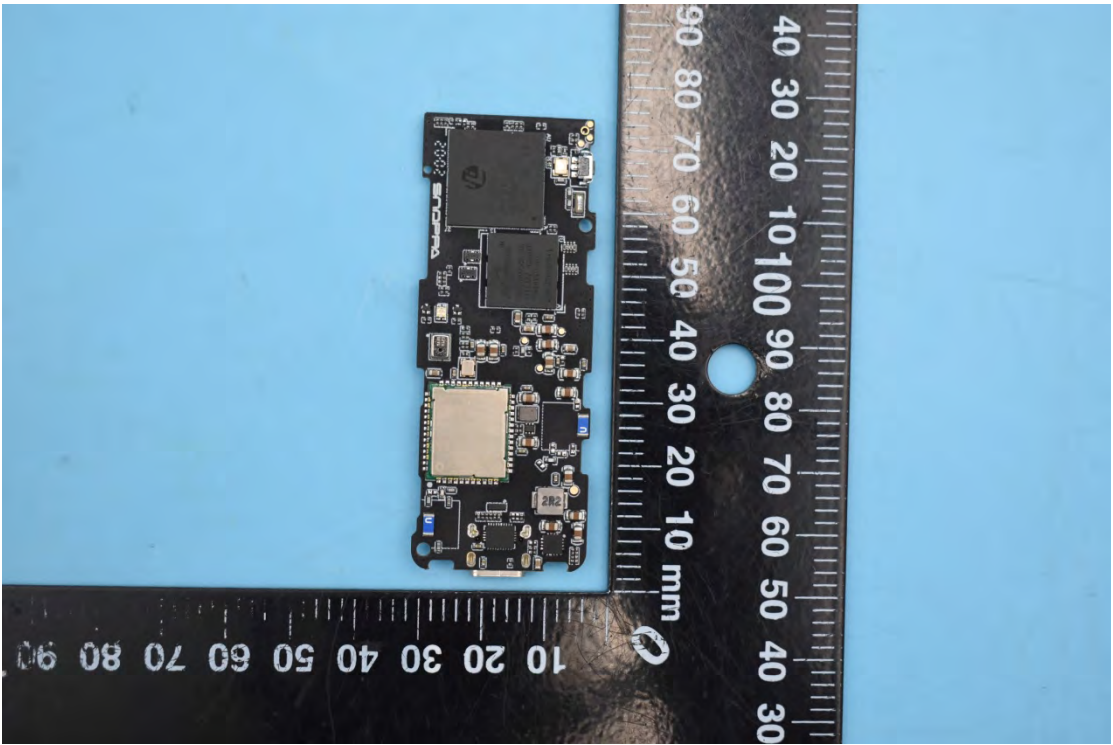

FCC ID:2AIXRVMATE

Internal Photos

1. EUT uncover view

2. Antenna view