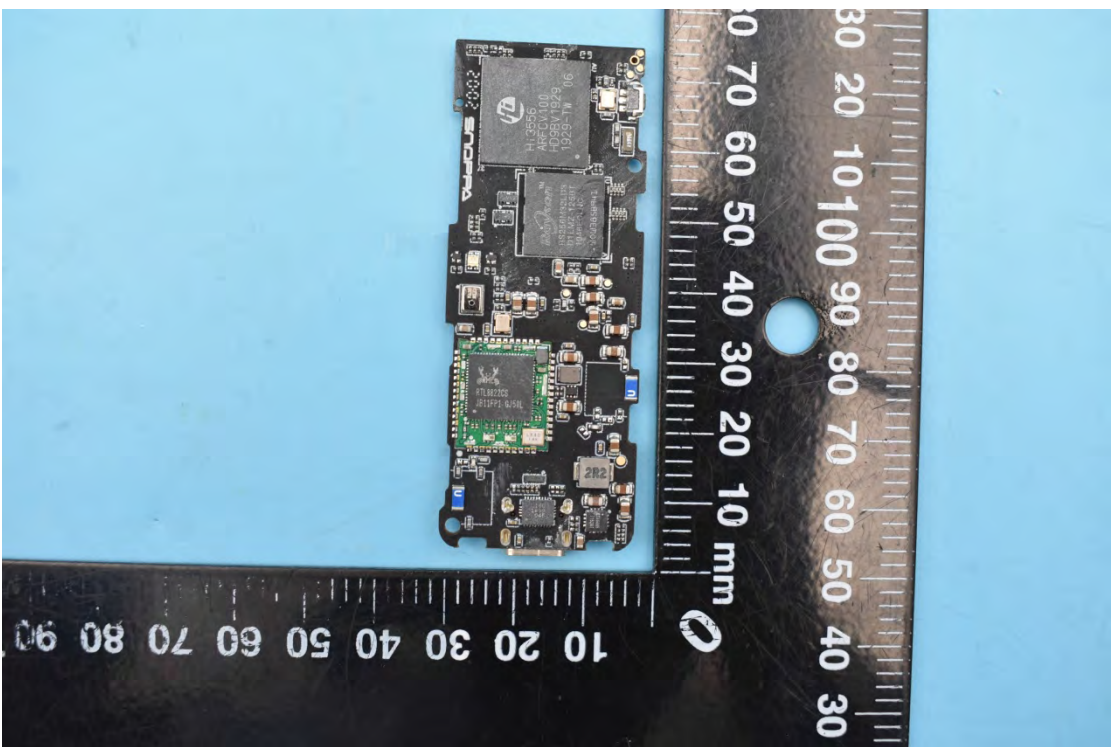

FCC ID:2AIXRVMATE

Internal Photos

1. EUT uncover view

2. Antenna view