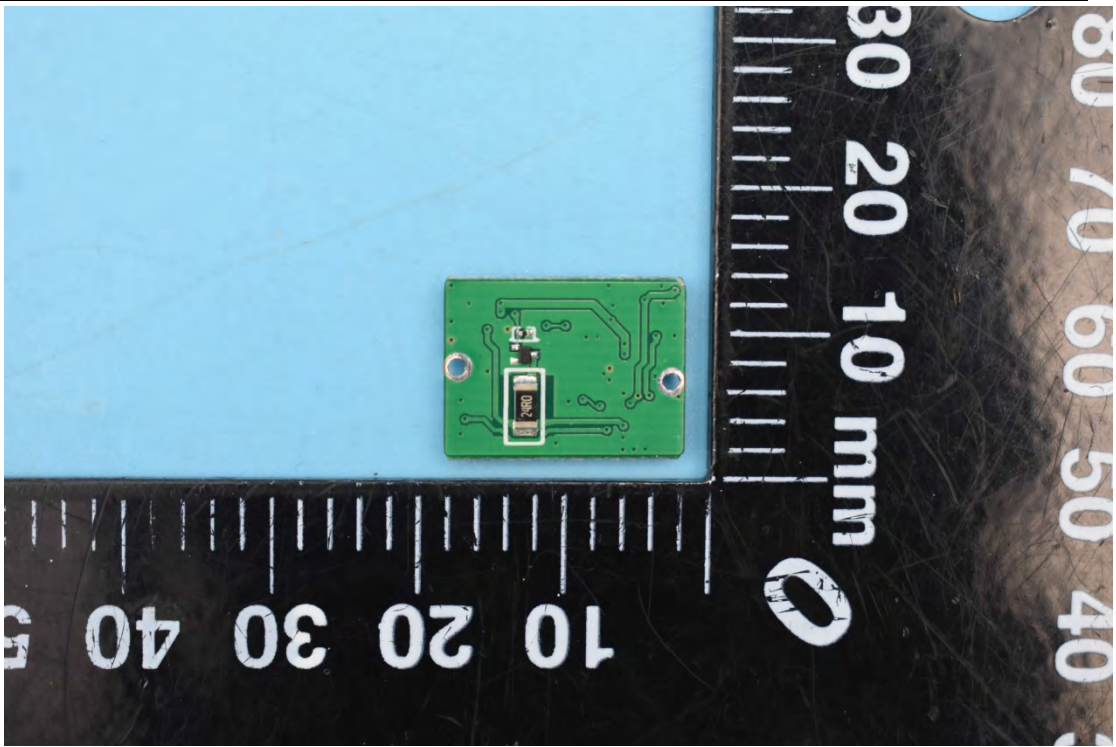

FCC ID:2AIXRVMATE

Internal Photos

1. EUT uncover view

2. Antenna view