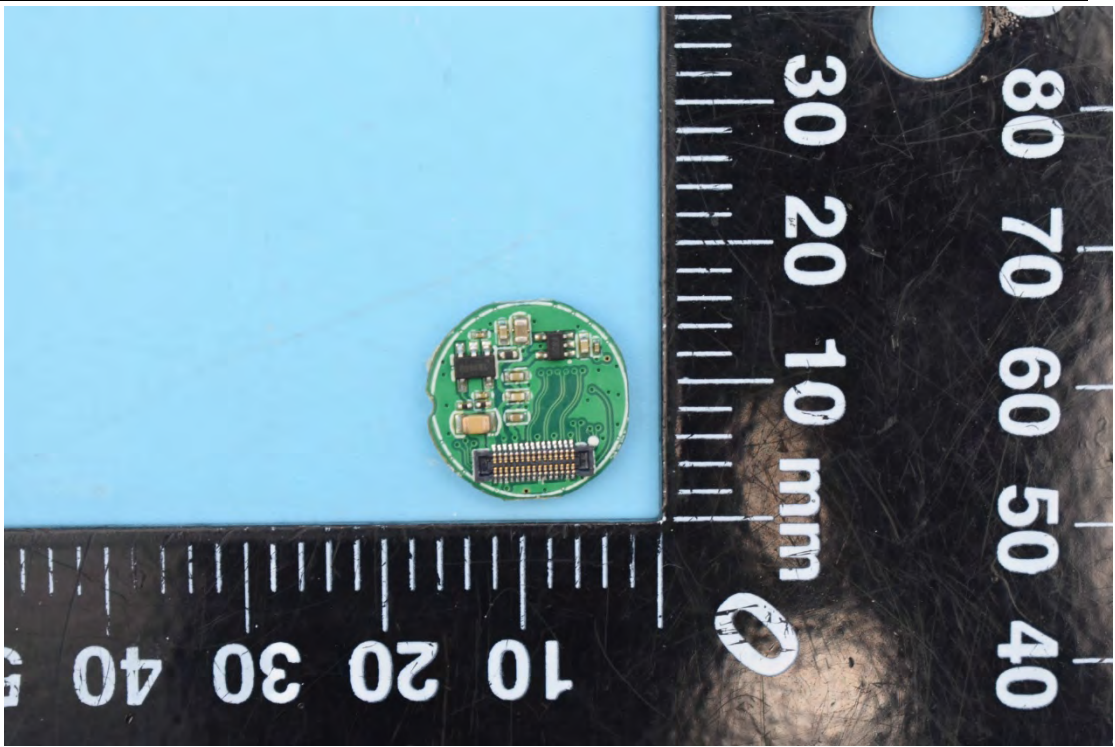

FCC ID:2AIXRVMATE

Internal Photos

1. EUT uncover view

2. Antenna view