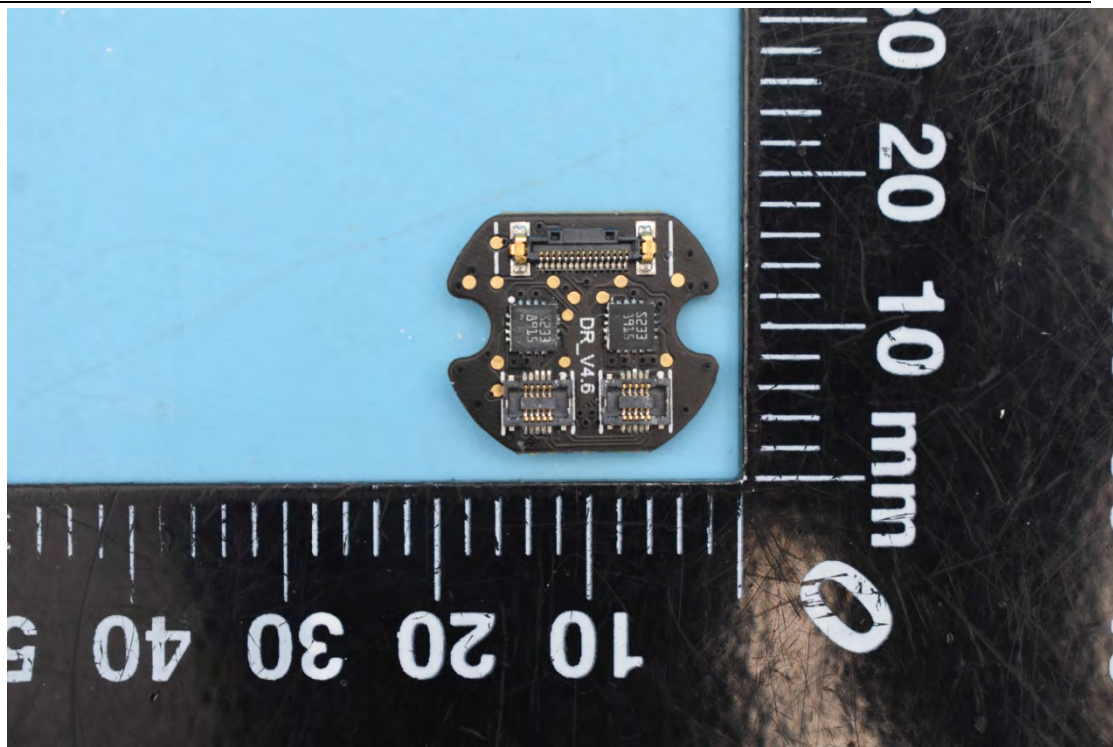

FCC ID:2AIXRVMATE

Internal Photos

1. EUT uncover view

2. Antenna view