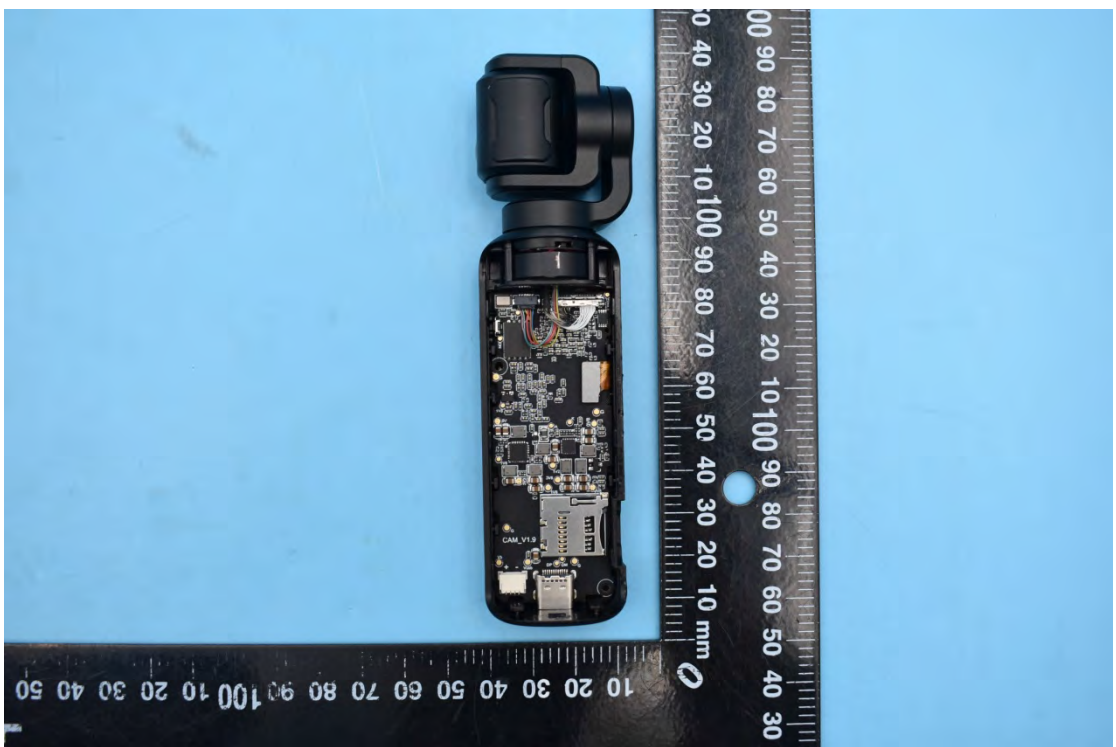

FCC ID:2AIXRVMATE

Internal Photos

1. EUT uncover view

2. Antenna view