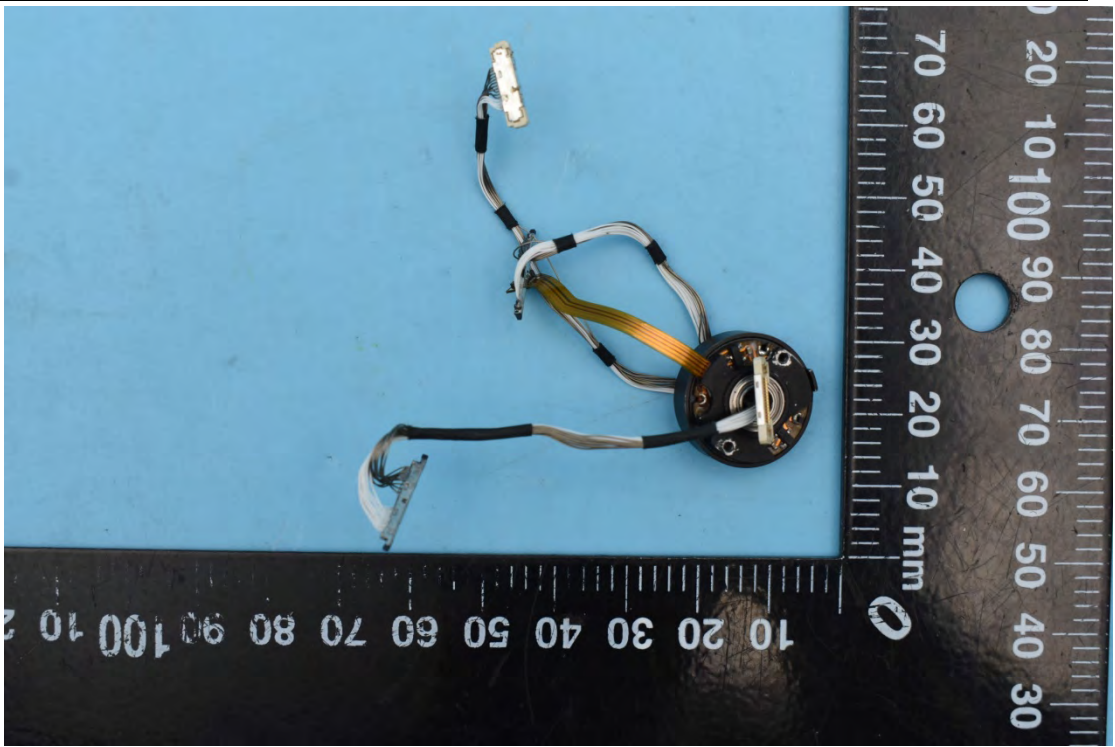

FCC ID:2AIXRVMATE

Internal Photos

1. EUT uncover view

2. Antenna view