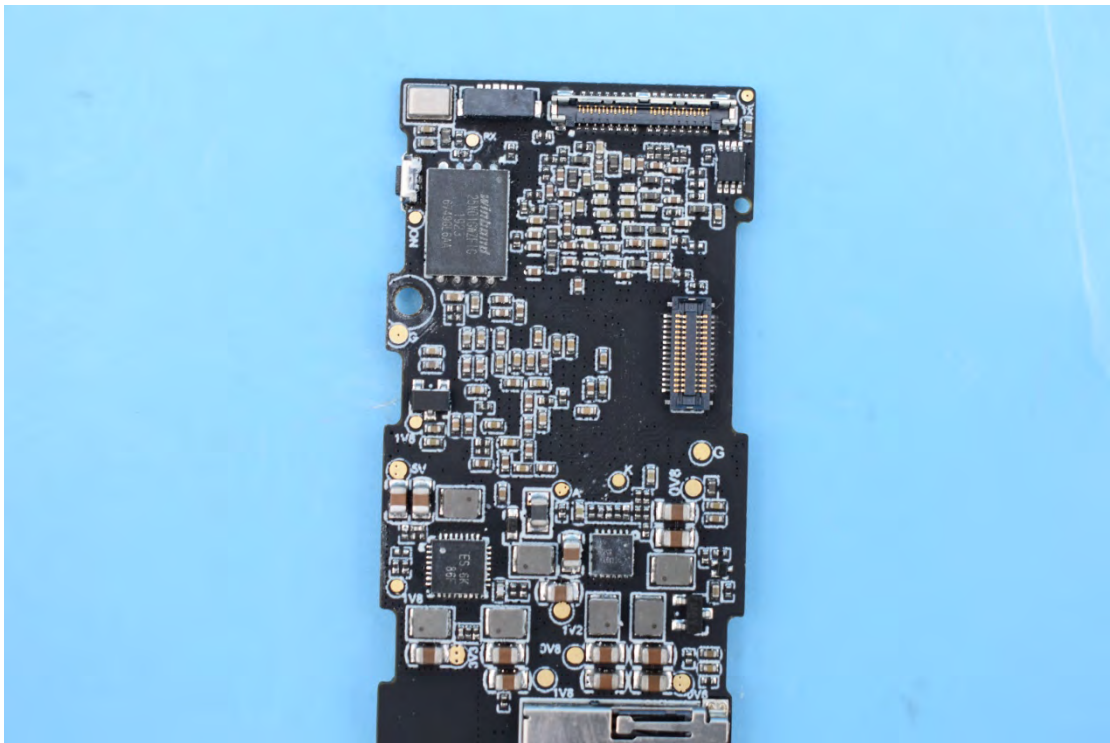

FCC ID:2AIXRVMATE

Internal Photos

1. EUT uncover view

2. Antenna view