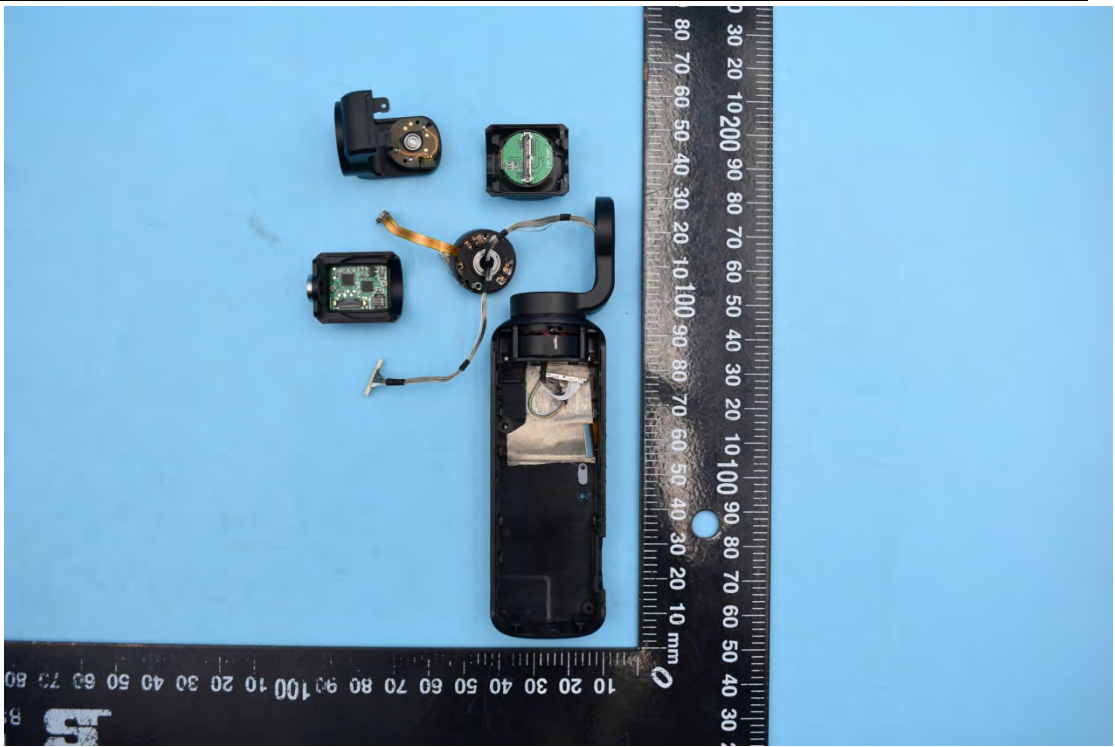

FCC ID:2AIXRVMATE

Internal Photos

1. EUT uncover view

2. Antenna view