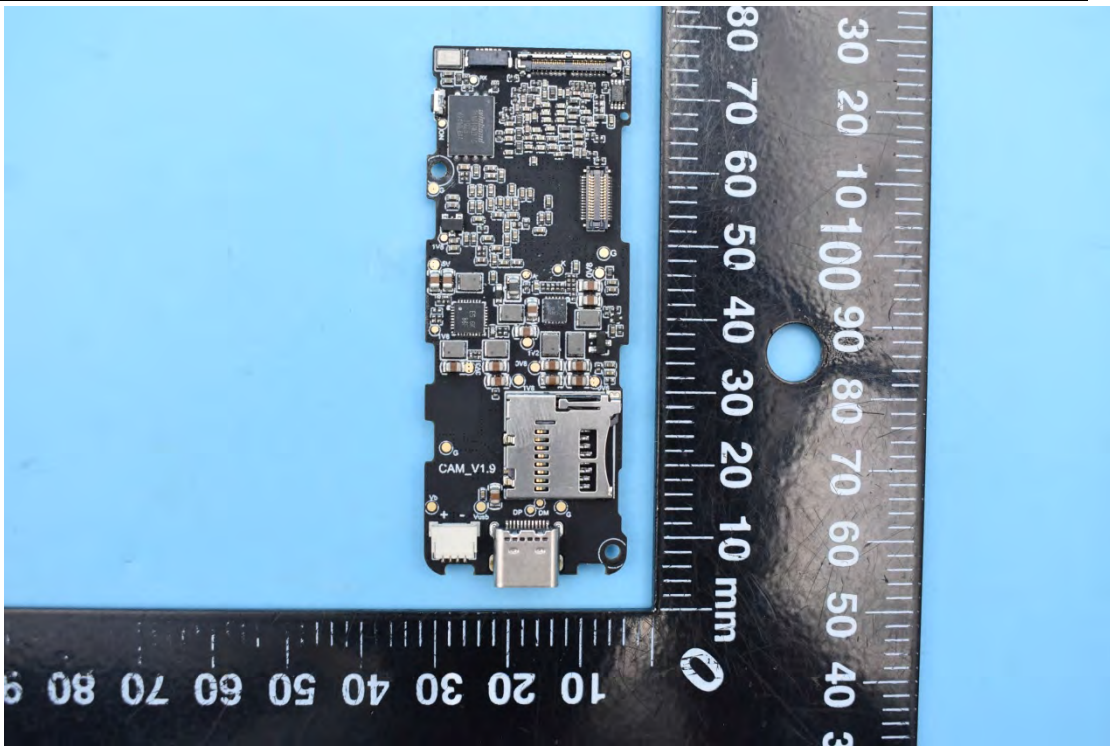

FCC ID:2AIXRVMATE

Internal Photos

1. EUT uncover view

2. Antenna view