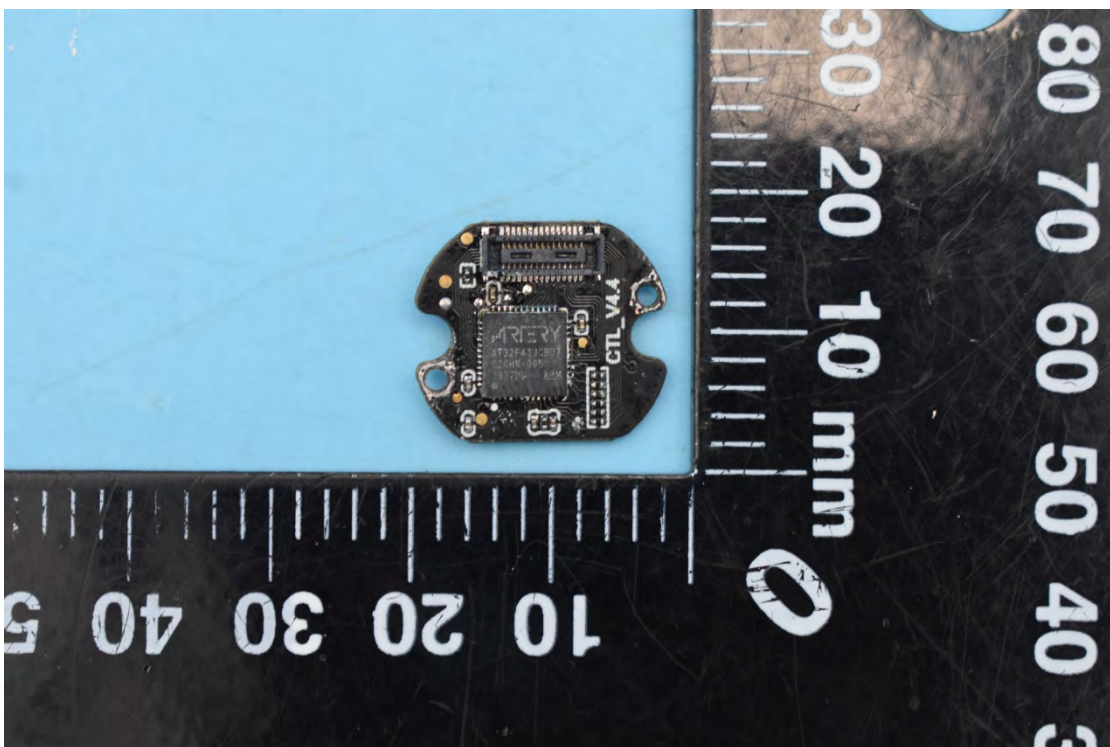

FCC ID:2AIXRVMATE

Internal Photos

1. EUT uncover view

2. Antenna view