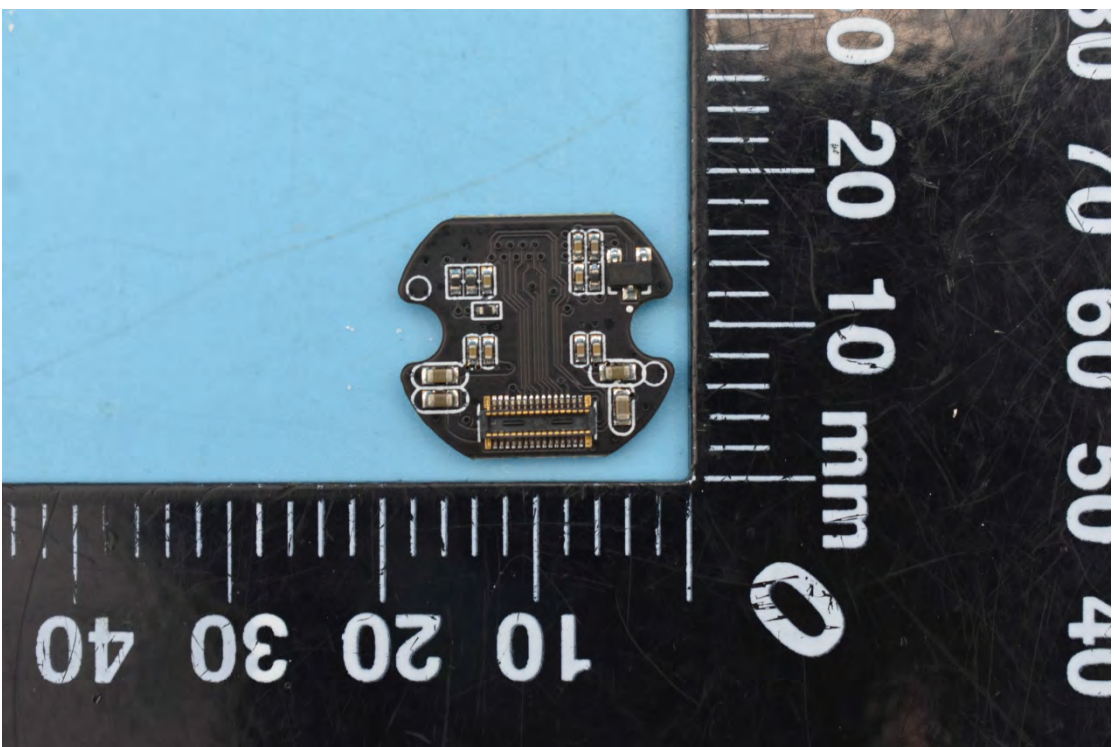

FCC ID:2AIXRVMATE

Internal Photos

1. EUT uncover view

2. Antenna view