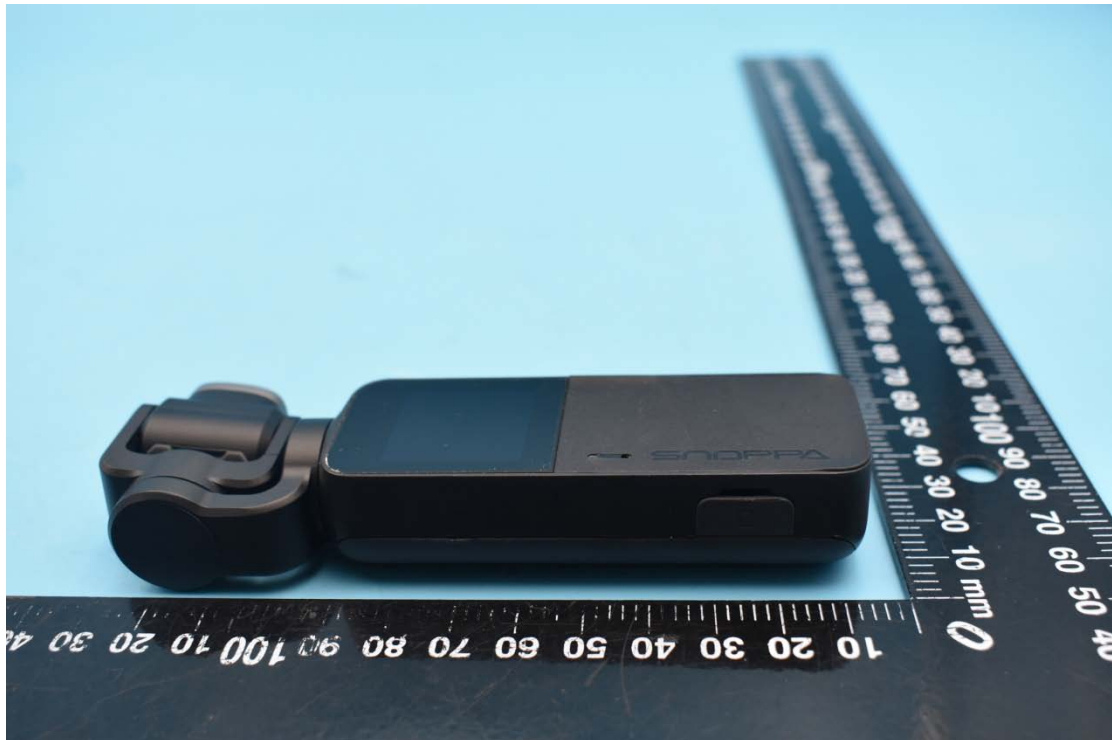

FCC ID:2AIXRVMATE

External Photos

1. EUT front view

2. EUT rear view

3. EUT left side view

4. EUT right side view

5. EUT top view

6. EUT bottom view

7. Ports and slots supported by this device

8. Accessories