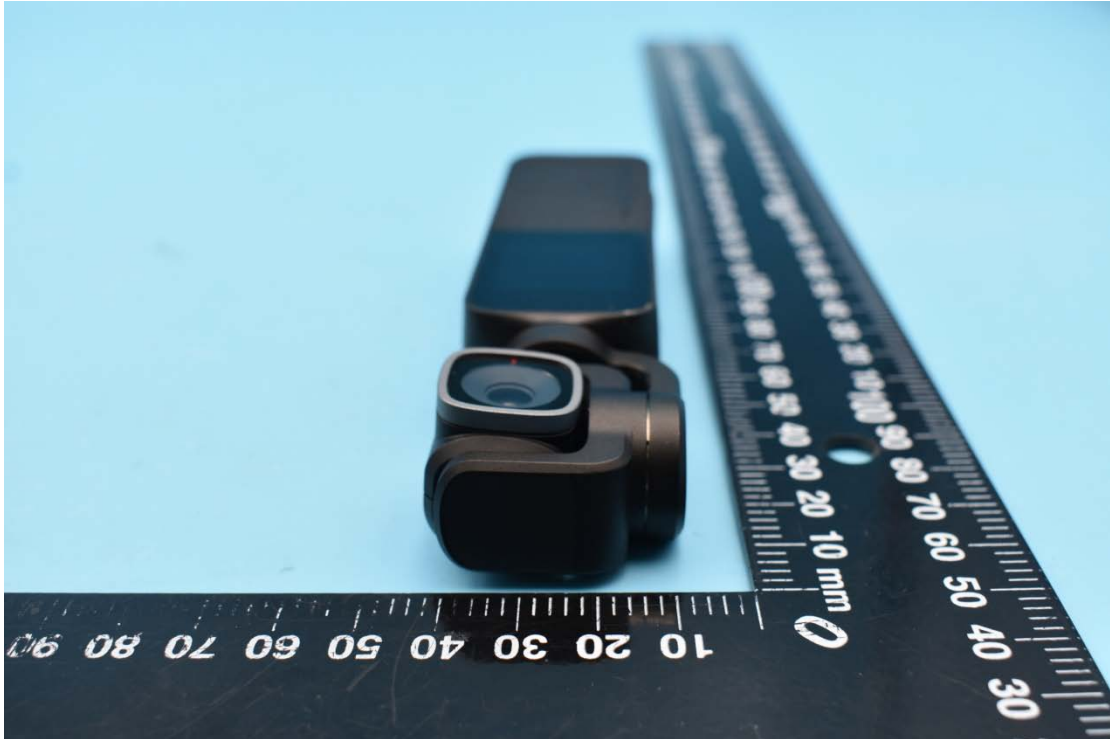

FCC ID:2AIXRVMATE

External Photos

1. EUT front view

2. EUT rear view

3. EUT left side view

4. EUT right side view

5. EUT top view

6. EUT bottom view

7. Ports and slots supported by this device

8. Accessories