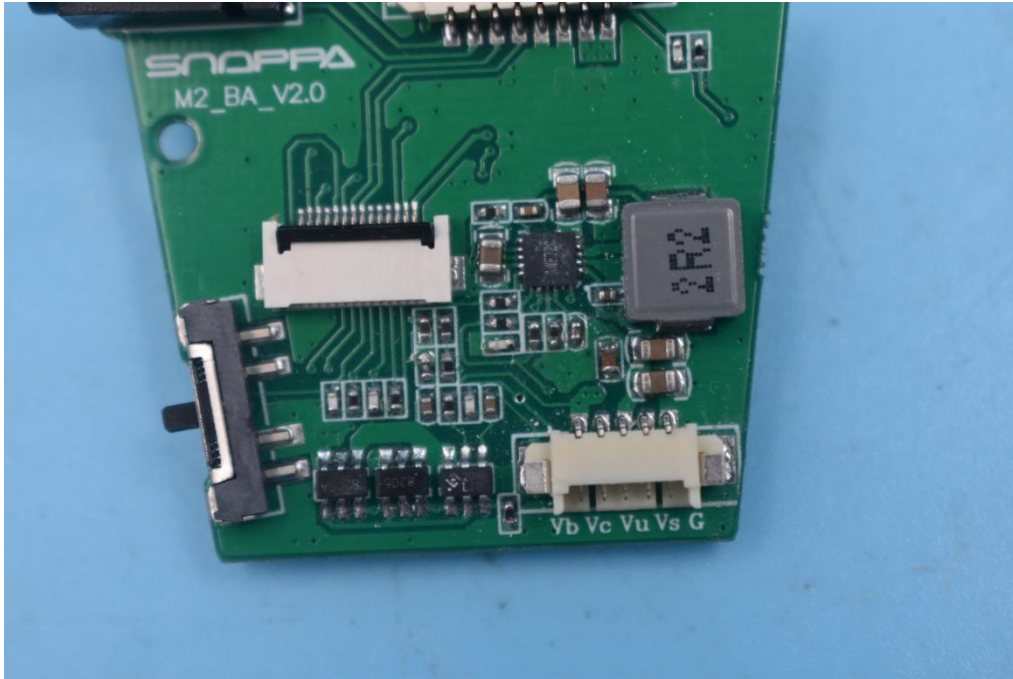

FCC ID: 2AIXRATOM

Internal Photos

1. EUT uncover view

## 2. Mainboard front view

3. Mainboard rear view

#### 4. Antenna view