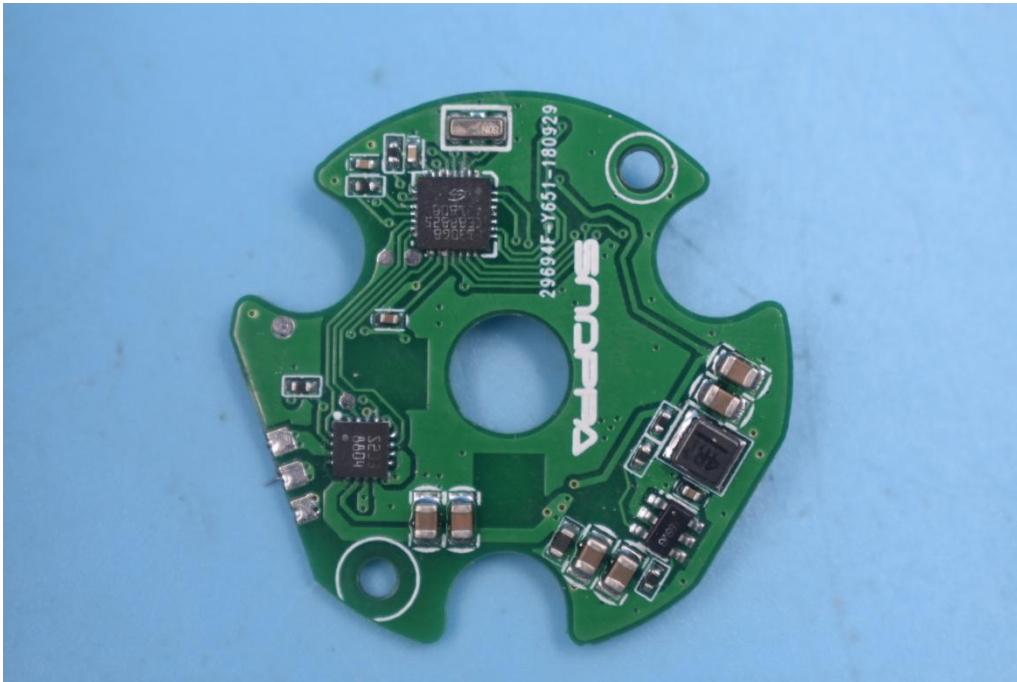

FCC ID: 2AIXRATOM

Internal Photos

1. EUT uncover view

## 2. Mainboard front view

3. Mainboard rear view

#### 4. Antenna view