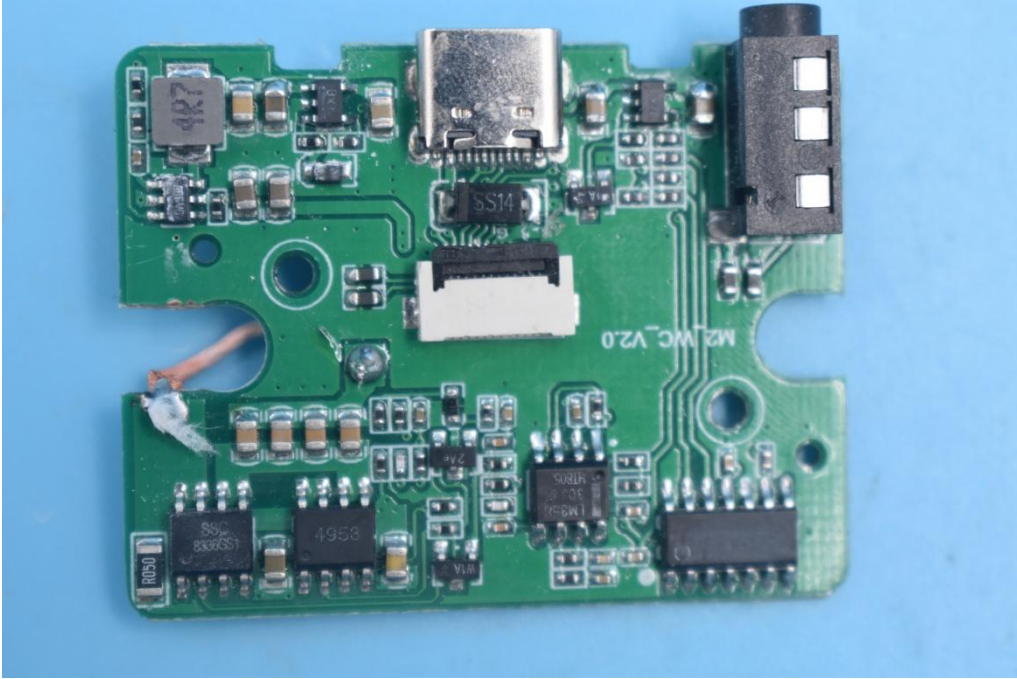

FCC ID: 2AIXRATOM

Internal Photos

1. EUT uncover view

## 2. Mainboard front view

3. Mainboard rear view

#### 4. Antenna view