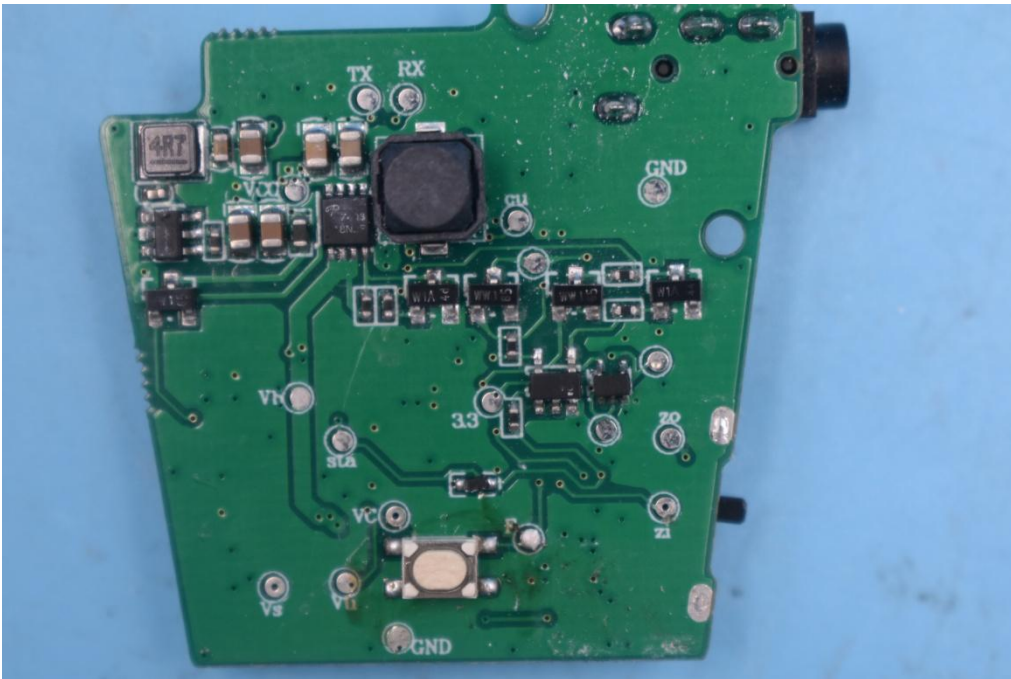

FCC ID: 2AIXRATOM

Internal Photos

1. EUT uncover view

## 2. Mainboard front view

3. Mainboard rear view

#### 4. Antenna view