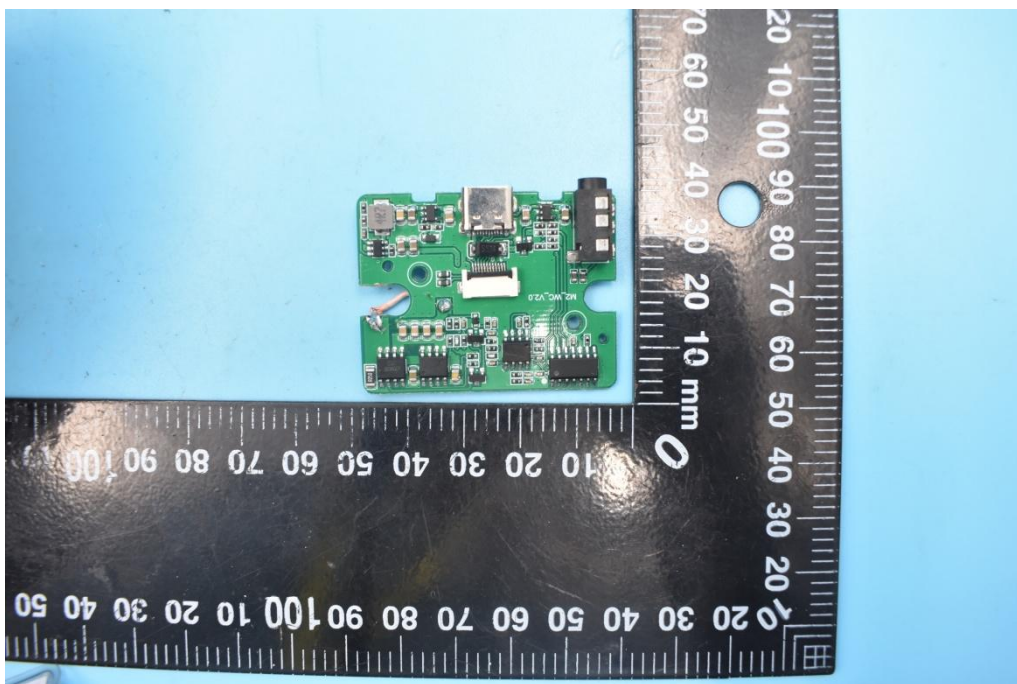

FCC ID: 2AIXRATOM

Internal Photos

1. EUT uncover view

## 2. Mainboard front view

3. Mainboard rear view

#### 4. Antenna view