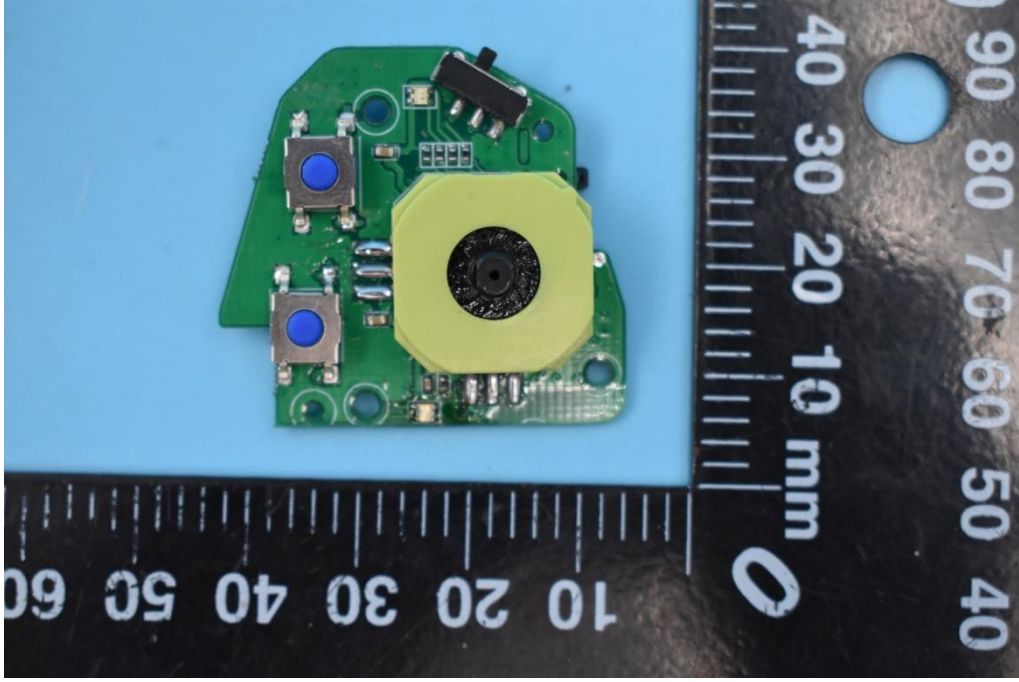

FCC ID: 2AIXRATOM

Internal Photos

1. EUT uncover view

## 2. Mainboard front view

3. Mainboard rear view

#### 4. Antenna view