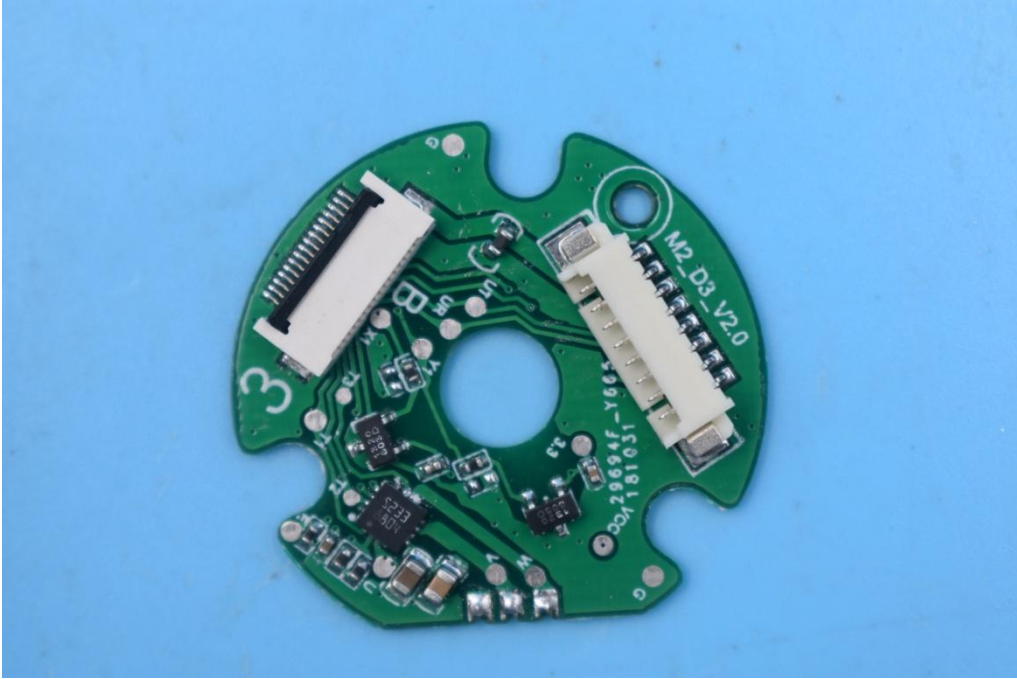

FCC ID: 2AIXRATOM

Internal Photos

1. EUT uncover view

## 2. Mainboard front view

3. Mainboard rear view

#### 4. Antenna view