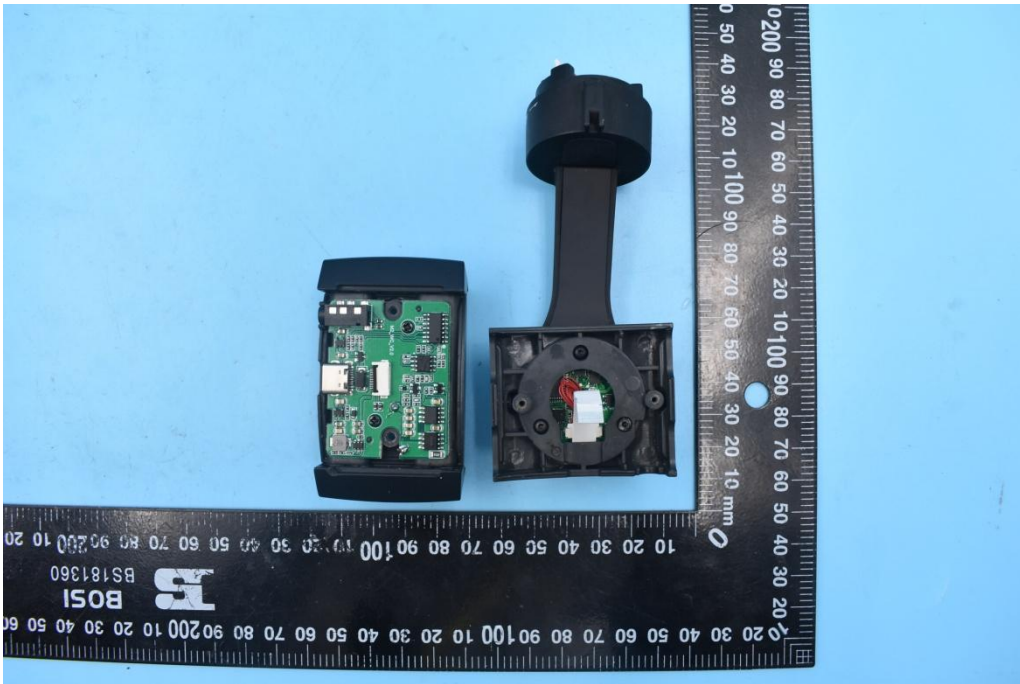

FCC ID: 2AIXRATOM

Internal Photos

1. EUT uncover view

## 2. Mainboard front view

3. Mainboard rear view

#### 4. Antenna view