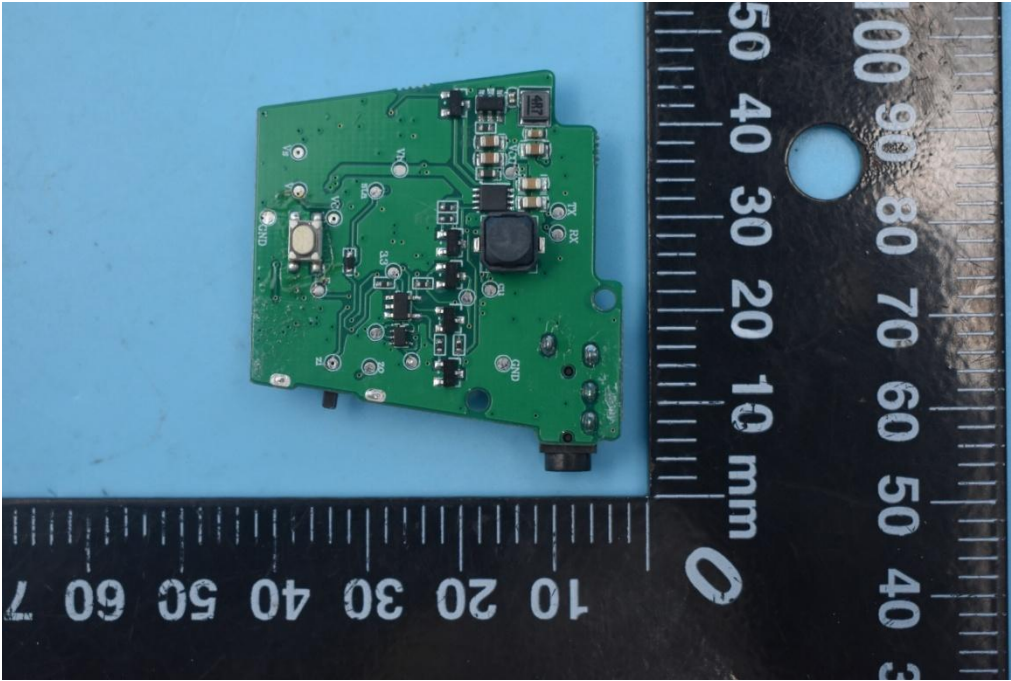

FCC ID: 2AIXRATOM

Internal Photos

1. EUT uncover view

## 2. Mainboard front view

3. Mainboard rear view

#### 4. Antenna view