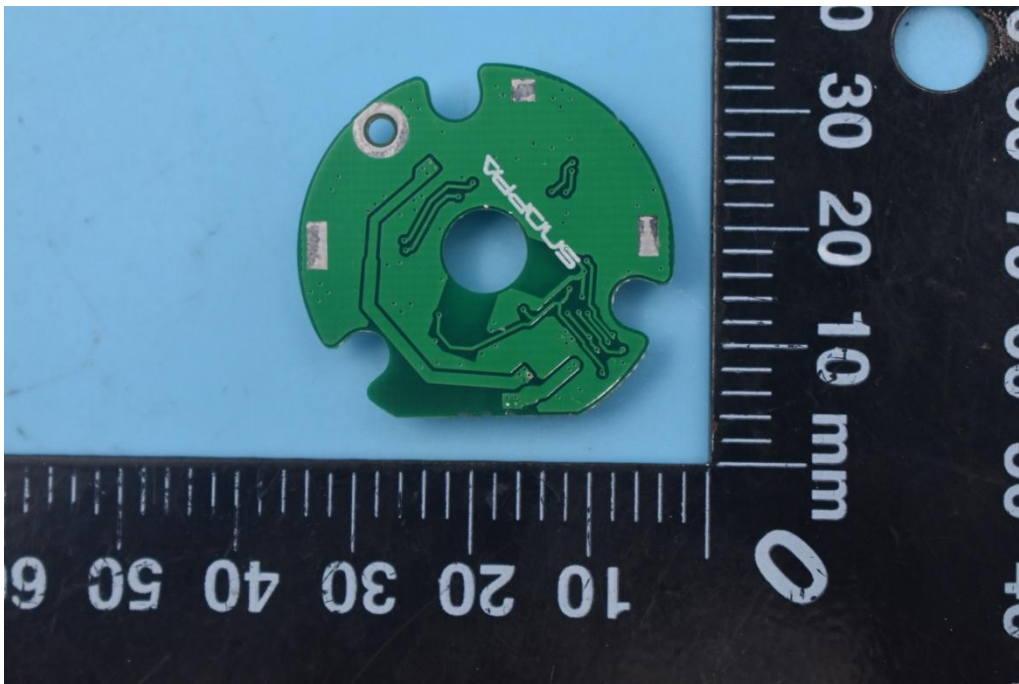

FCC ID: 2AIXRATOM

Internal Photos

1. EUT uncover view

## 2. Mainboard front view

3. Mainboard rear view

#### 4. Antenna view