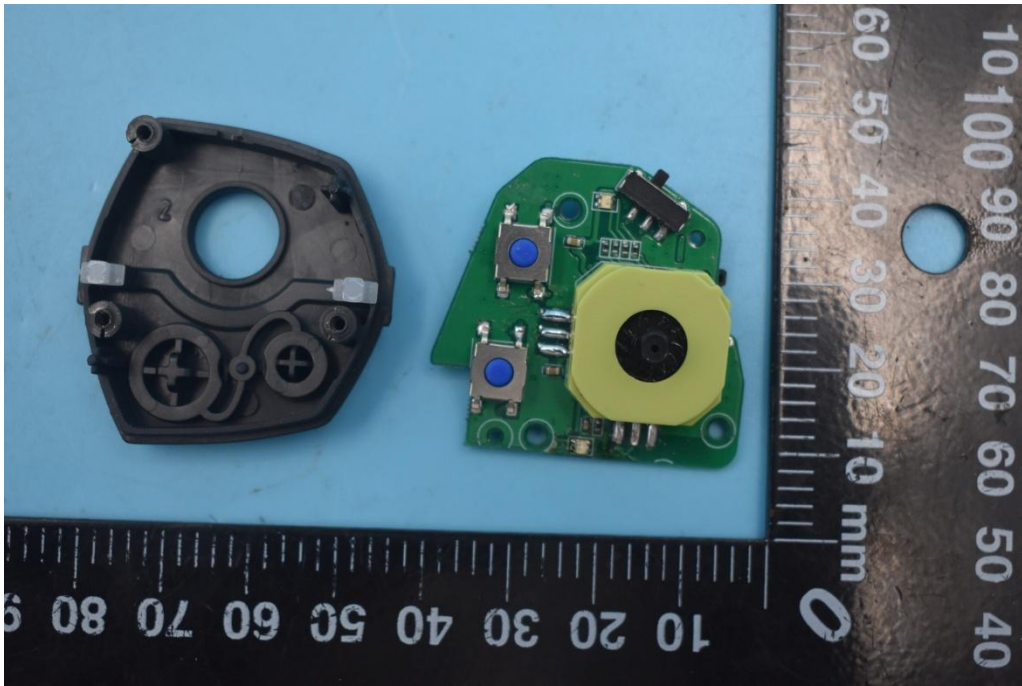

FCC ID: 2AIXRATOM

Internal Photos

1. EUT uncover view

## 2. Mainboard front view

3. Mainboard rear view

#### 4. Antenna view