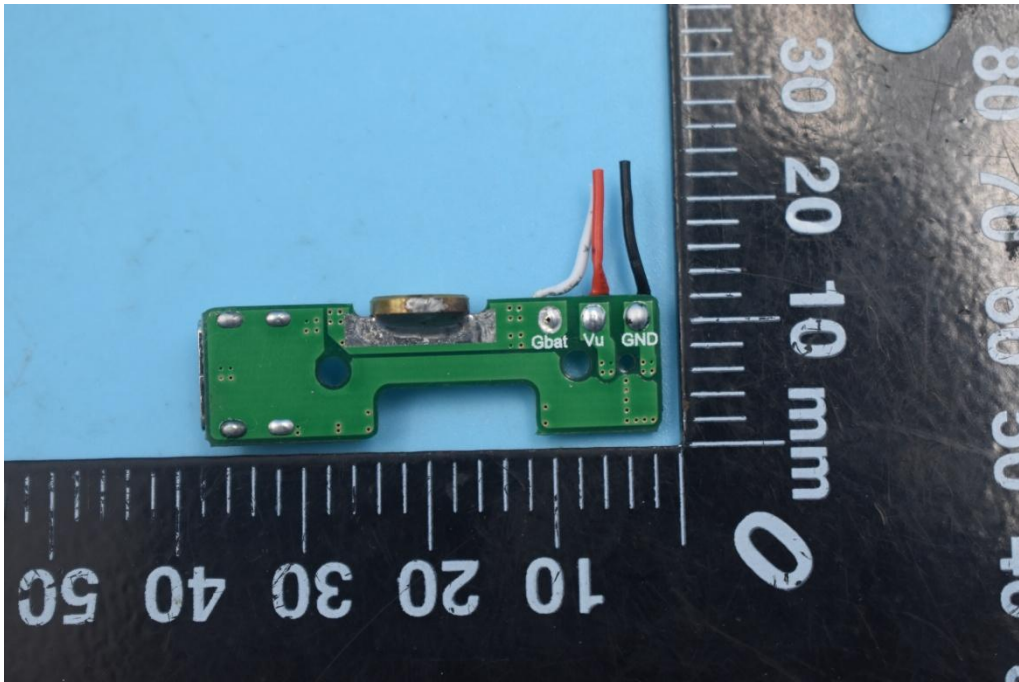

FCC ID: 2AIXRATOM

Internal Photos

1. EUT uncover view

## 2. Mainboard front view

3. Mainboard rear view

#### 4. Antenna view