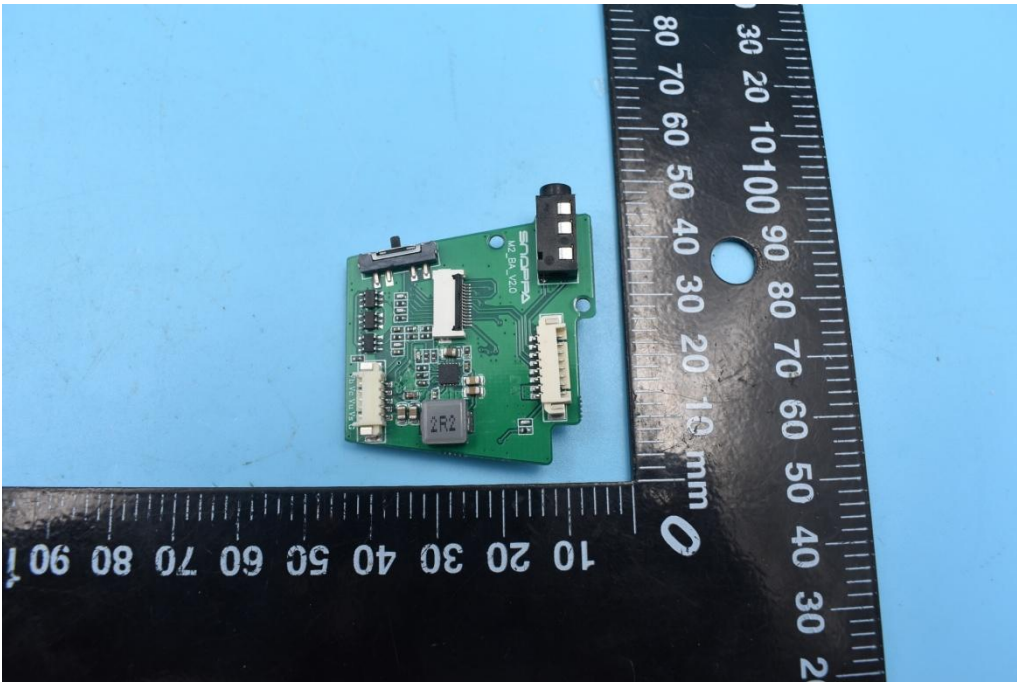

FCC ID: 2AIXRATOM

Internal Photos

1. EUT uncover view

## 2. Mainboard front view

3. Mainboard rear view

#### 4. Antenna view