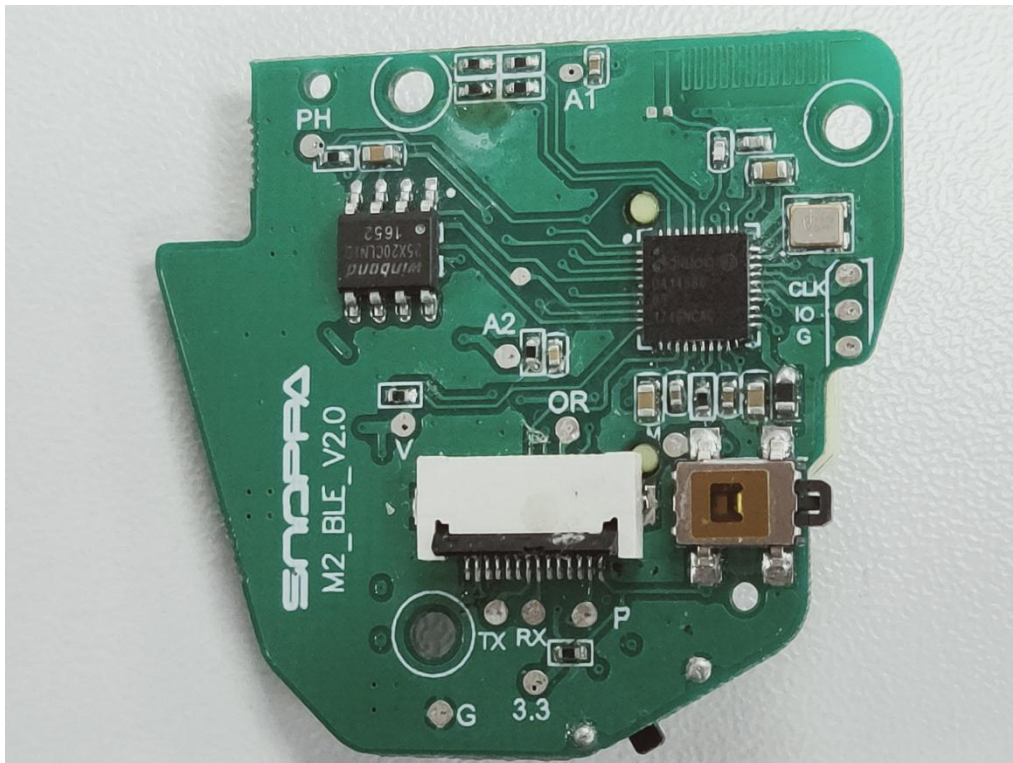

FCC ID: 2AIXRATOM

Internal Photos

1. EUT uncover view

## 2. Mainboard front view

3. Mainboard rear view

#### 4. Antenna view