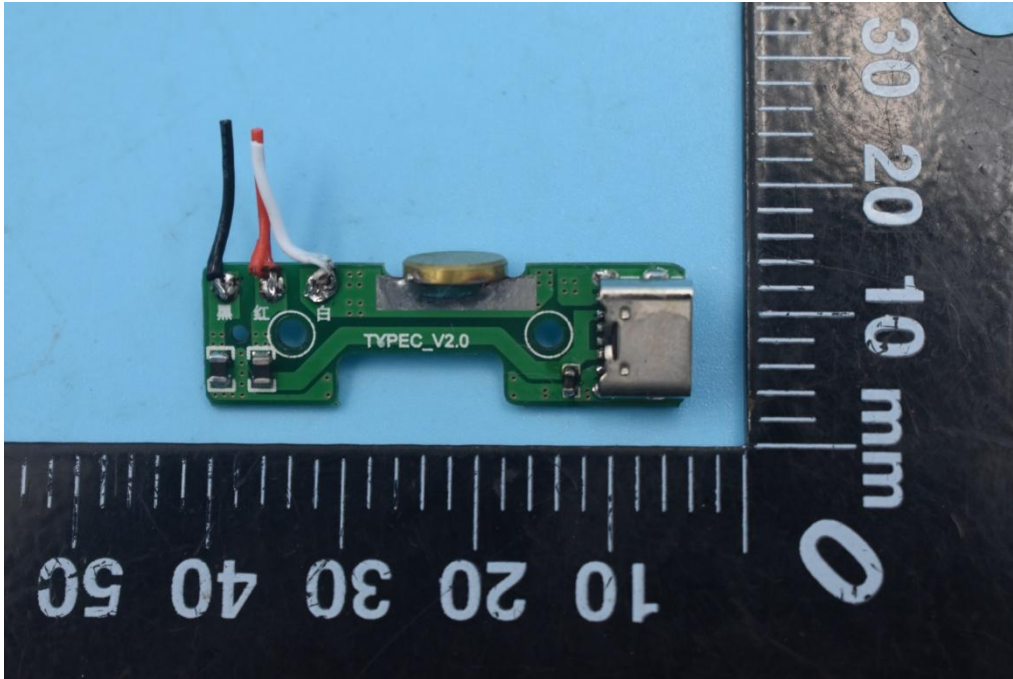

FCC ID: 2AIXRATOM

Internal Photos

1. EUT uncover view

## 2. Mainboard front view

3. Mainboard rear view

#### 4. Antenna view