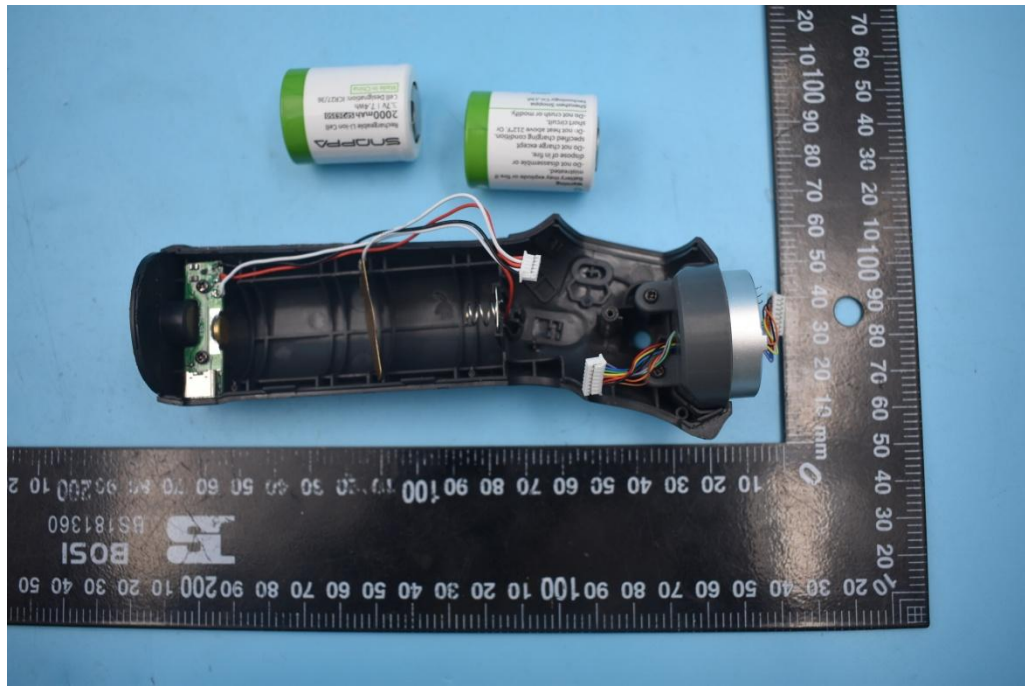

FCC ID: 2AIXRATOM

Internal Photos

1. EUT uncover view

## 2. Mainboard front view

3. Mainboard rear view

#### 4. Antenna view