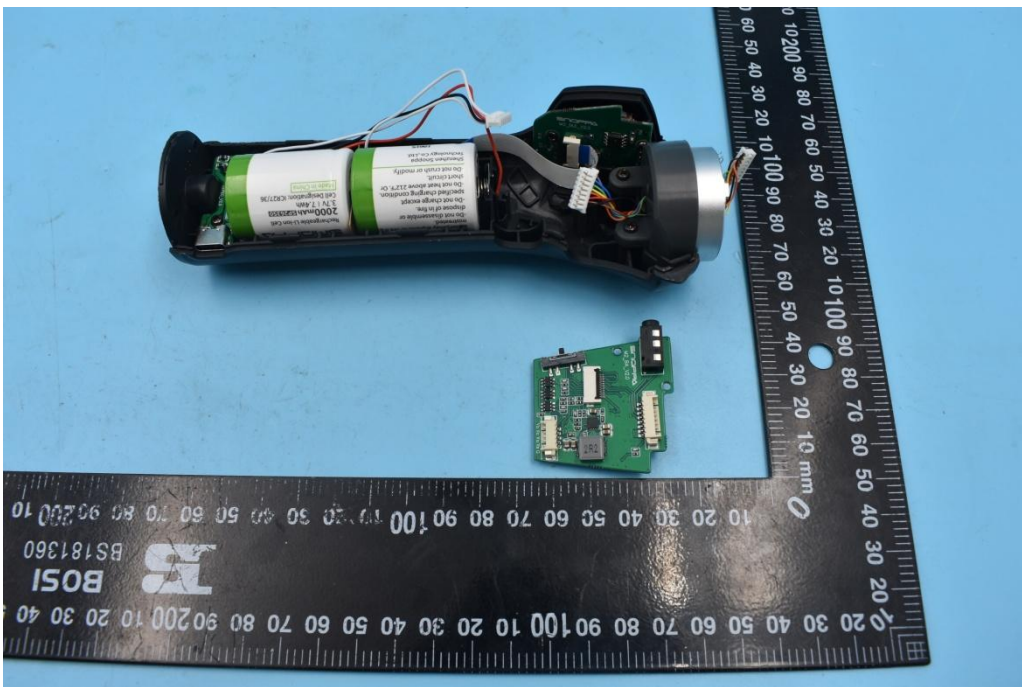

FCC ID: 2AIXRATOM

Internal Photos

1. EUT uncover view

## 2. Mainboard front view

3. Mainboard rear view

#### 4. Antenna view