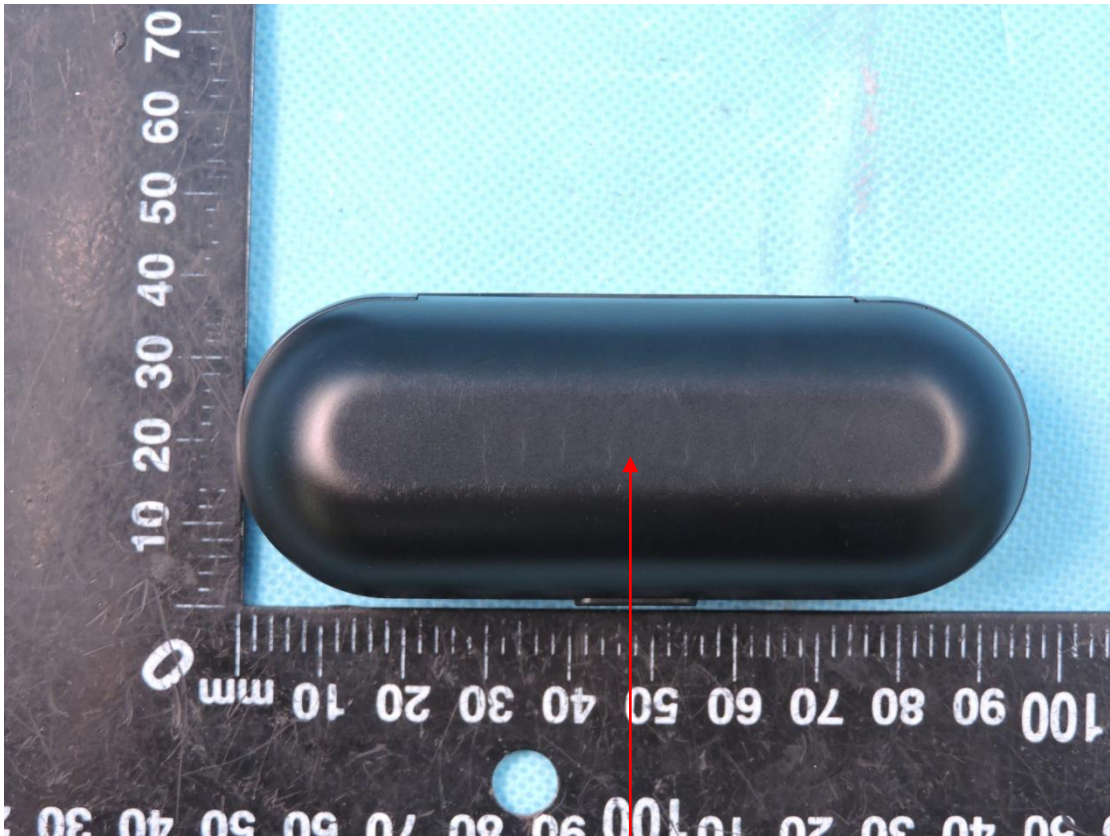

Label

TWS Bluetooth Headset
Model name: WA275ZB
FCC ID: 2AIXNWA275ZB

Size: 1.5*4mm, used etch.