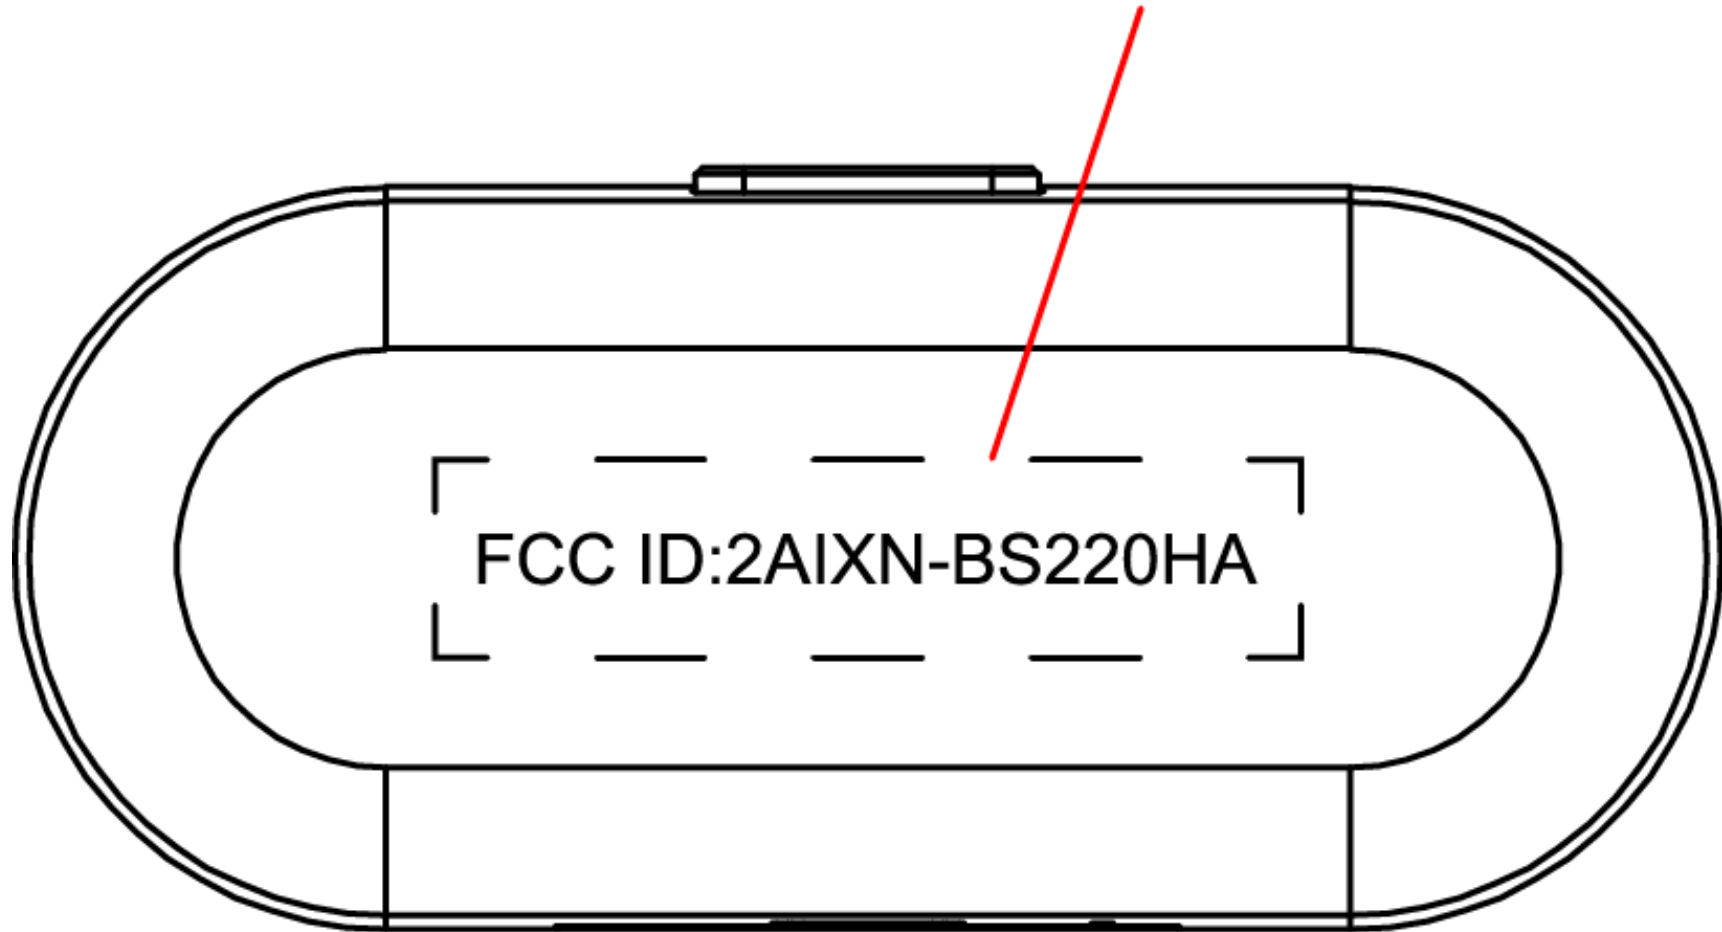

Label Location

**Size:** 35\*8mm

Note: The headset is too small, so the FCC label is show on the charger case, user manual and packaging.