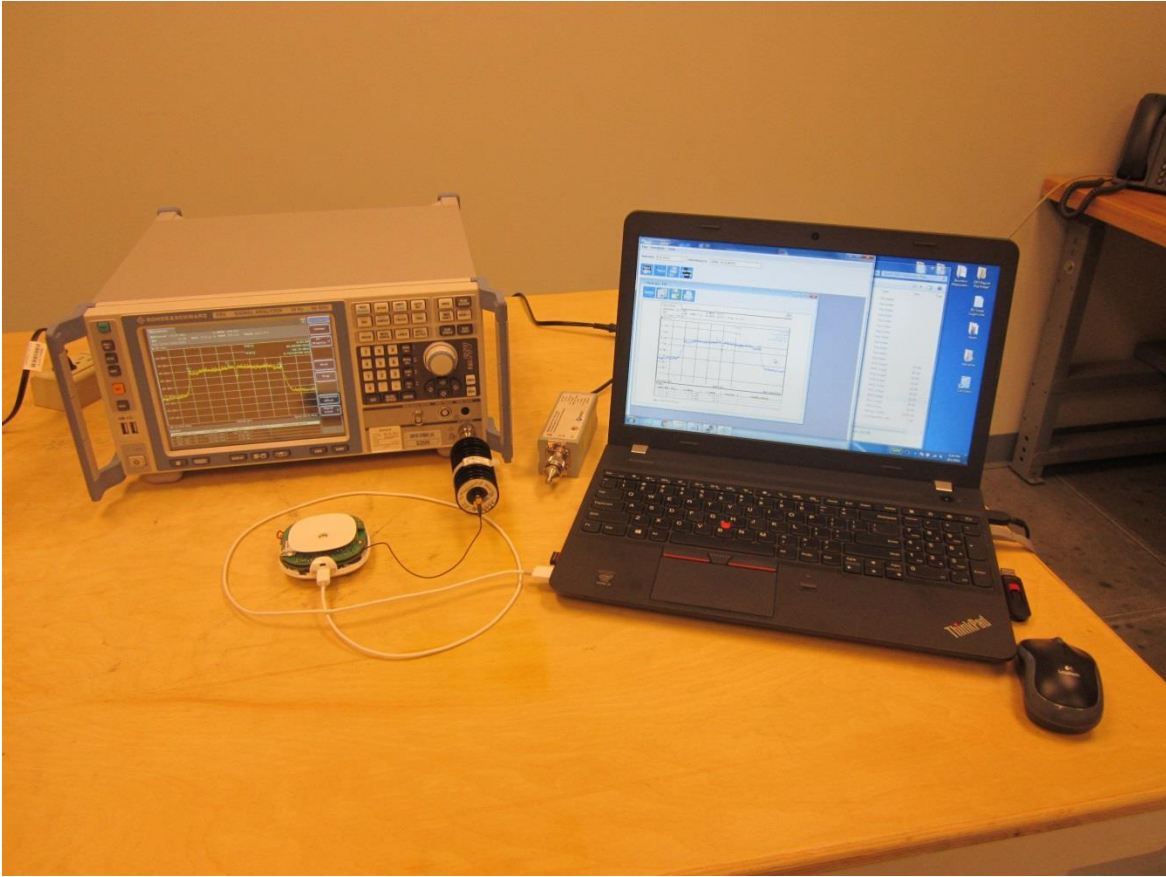

30MHz – 1GHz at 3m

Close-up View

1GHz – 4GHz at 3m

4GHz – 18GHz at 1m

18GHz – 25GHz

25GHz – 40GHz

Antenna Port Measurements

Frequency Stability Setup

Frequency Stability Close-up