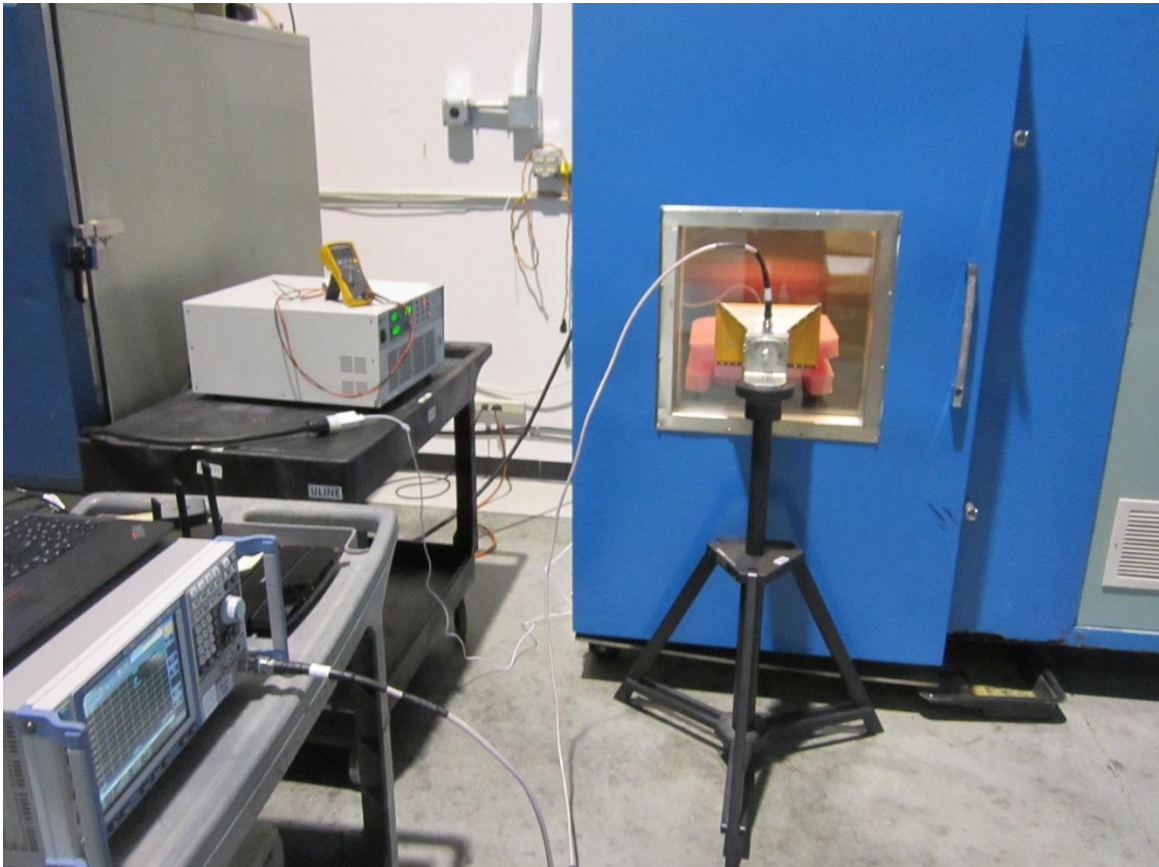

30MHz – 1GHz at 3m

Close-up View

1GHz – 4GHz at 3m

4GHz – 18GHz at 1m

18GHz – 25GHz

25GHz – 40GHz

Antenna Port Measurements

Frequency Stability Setup

Frequency Stability Close-up