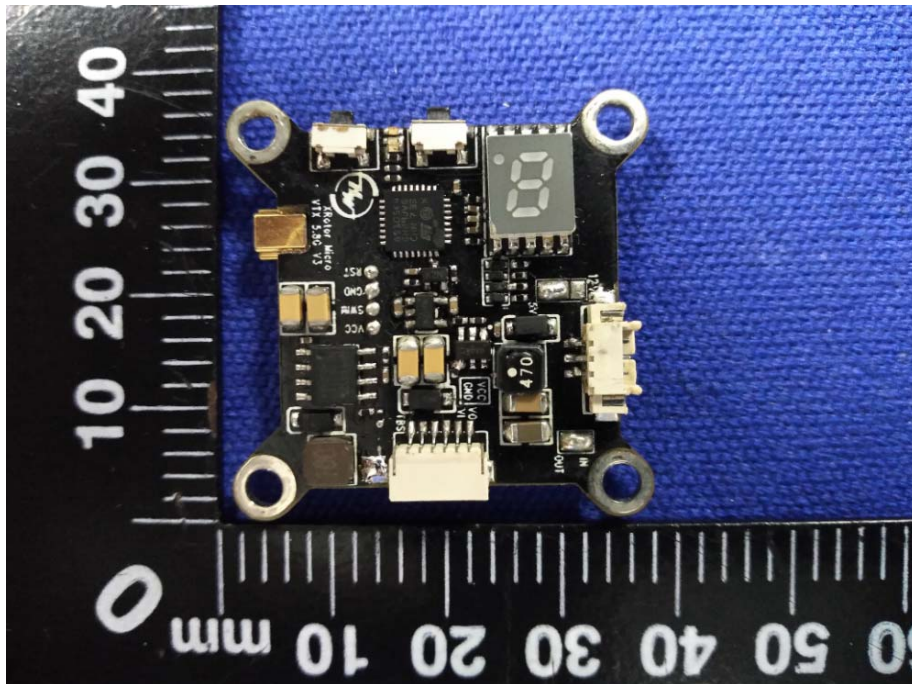

## External Photographs: XRotor Micro VTX 5.8G

EUT - Front View

EUT - Rear View

EUT – Open shield View

**EUT - Antenna fixed with glue View**

**EUT – Equipment Antenna Connector (SMA Female) View**

**EUT – Antenna Connector (SMA Male) View**