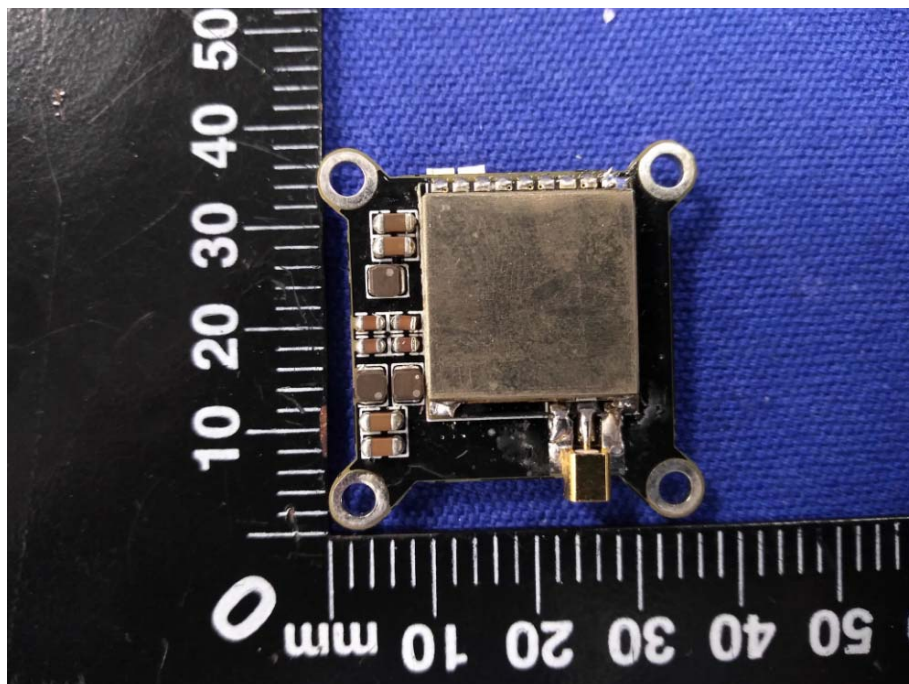

## External Photographs: XRotor Micro VTX 5.8G

EUT - Front View

EUT - Rear View

EUT – Open shield View

**EUT - Antenna fixed with glue View**

**EUT – Equipment Antenna Connector (SMA Female) View**

**EUT – Antenna Connector (SMA Male) View**