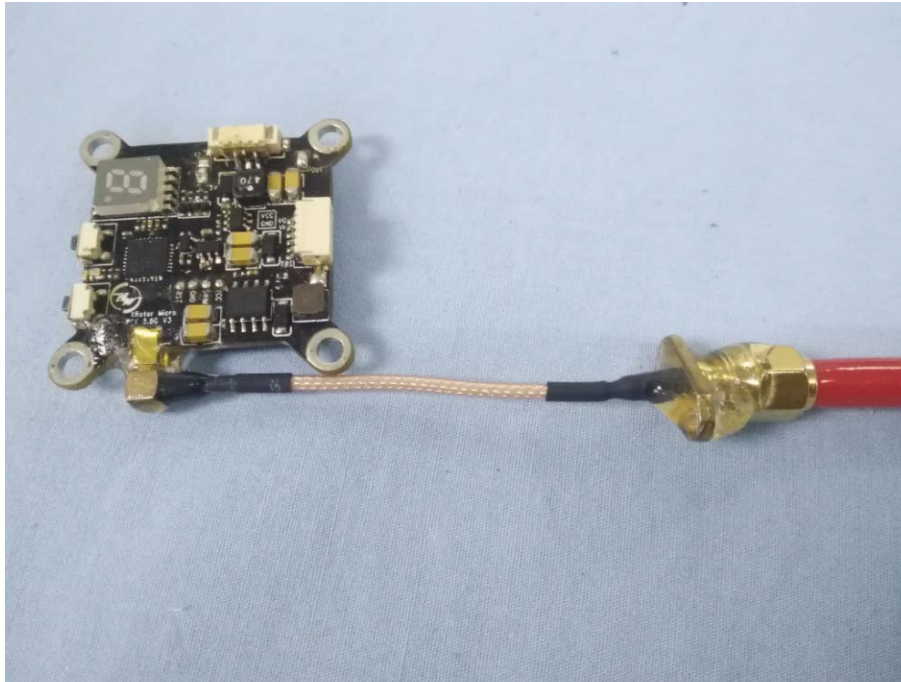

## External Photographs: XRotor Micro VTX 5.8G

EUT - Front View

EUT - Rear View

EUT – Open shield View

**EUT - Antenna fixed with glue View**

**EUT – Equipment Antenna Connector (SMA Female) View**

**EUT – Antenna Connector (SMA Male) View**