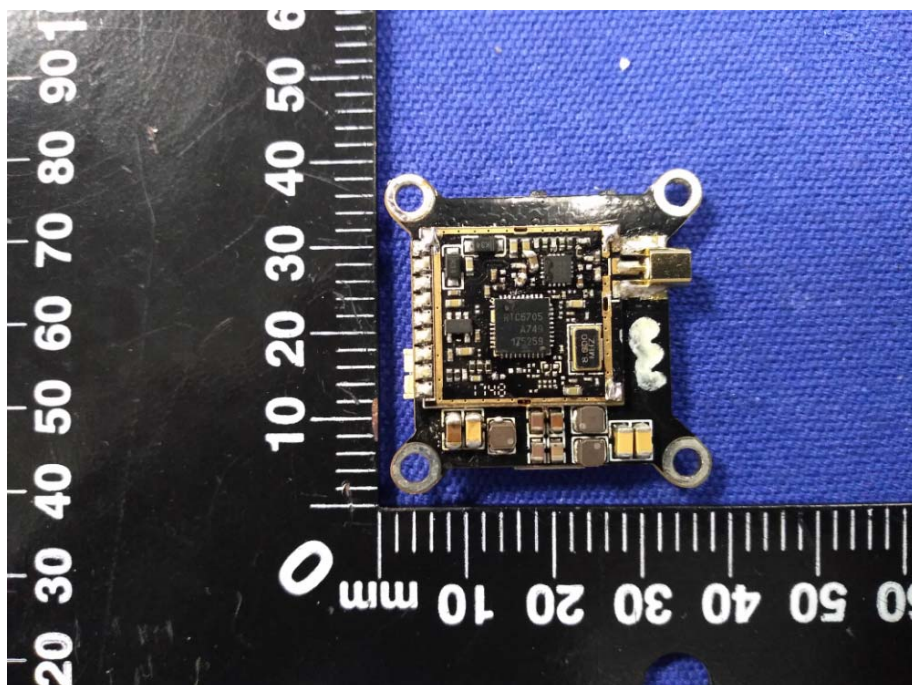

## External Photographs: XRotor Micro VTX 5.8G

EUT - Front View

EUT - Rear View

EUT – Open shield View

**EUT - Antenna fixed with glue View**

**EUT – Equipment Antenna Connector (SMA Female) View**

**EUT – Antenna Connector (SMA Male) View**