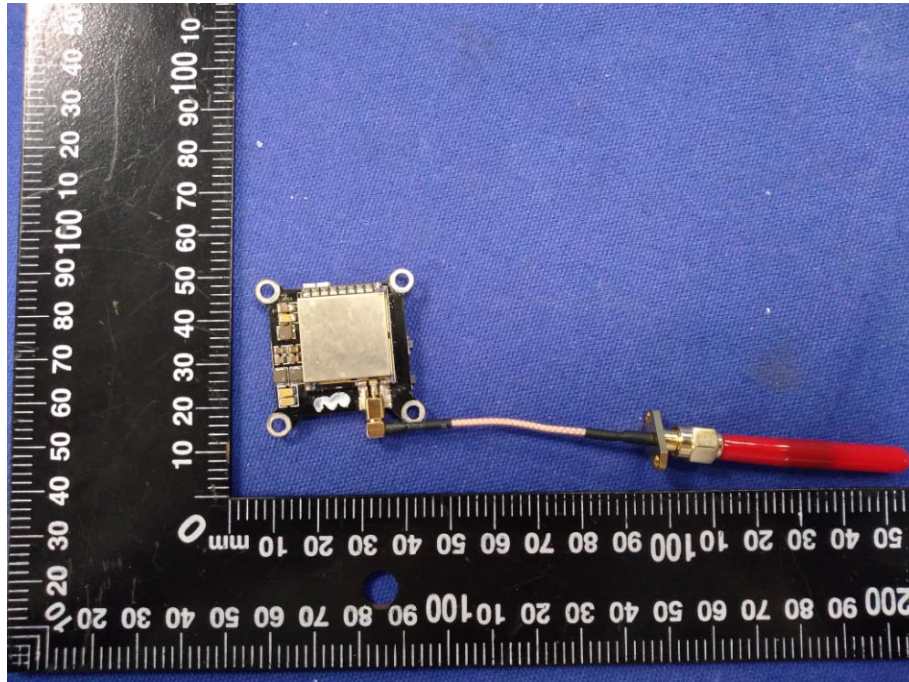

## External Photographs: XRotor Micro VTX 5.8G

EUT - Front View

EUT - Rear View

EUT – Open shield View

**EUT - Antenna fixed with glue View**

**EUT – Equipment Antenna Connector (SMA Female) View**

**EUT – Antenna Connector (SMA Male) View**