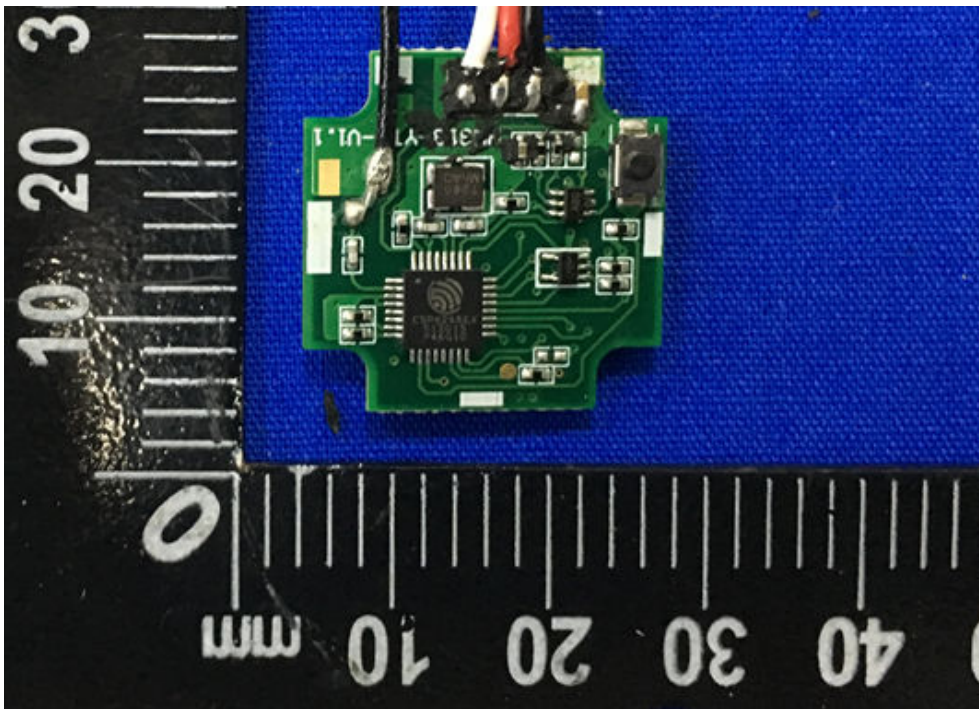

FCC ID: 2AIWP-HW313
Internal Photographs

EUT - Open View

EUT - PCB View

EUT –Wi-fi chip View

EUT –AntennaView