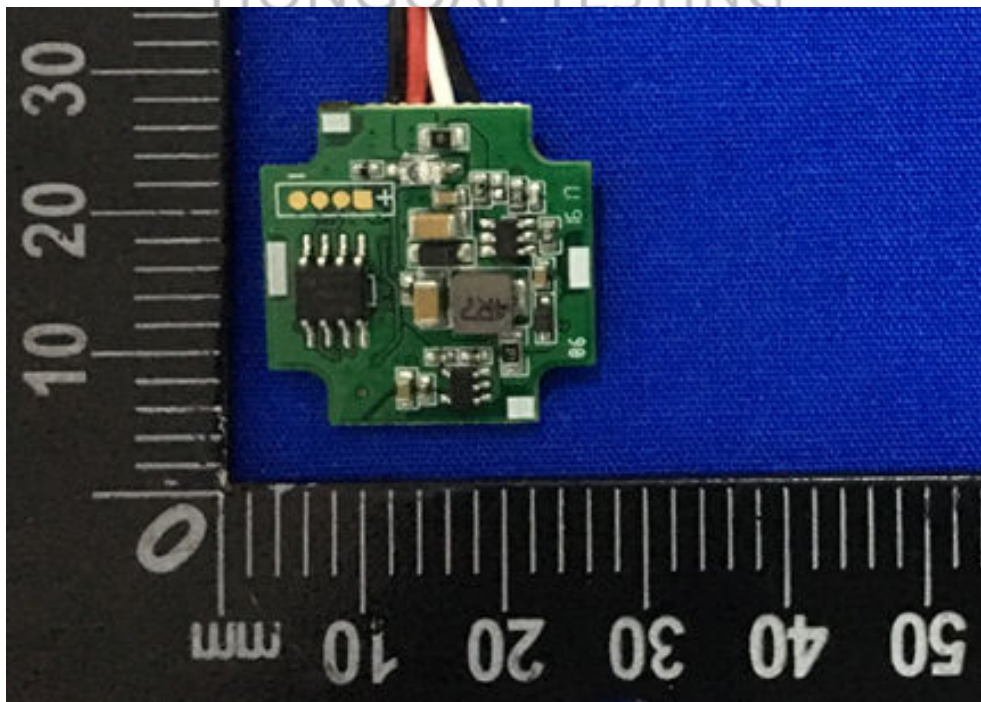

FCC ID: 2AIWP-HW313
Internal Photographs

EUT - Open View

EUT - PCB View

EUT –Wi-fi chip View

EUT –AntennaView