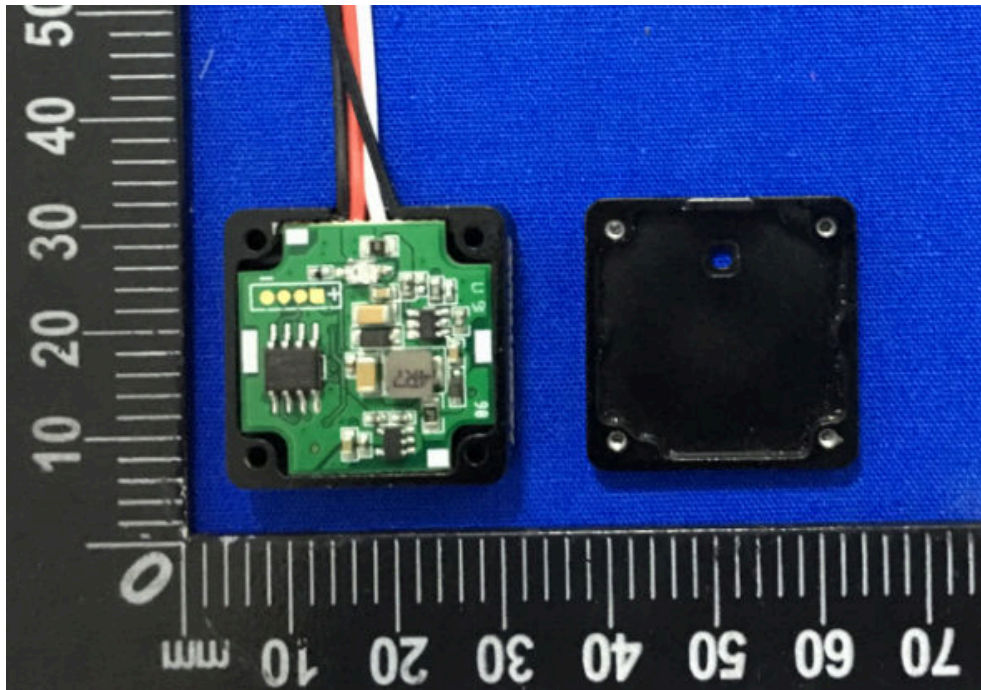

FCC ID: 2AIWP-HW313
Internal Photographs

EUT - Open View

EUT - PCB View

EUT –Wi-fi chip View

EUT –AntennaView